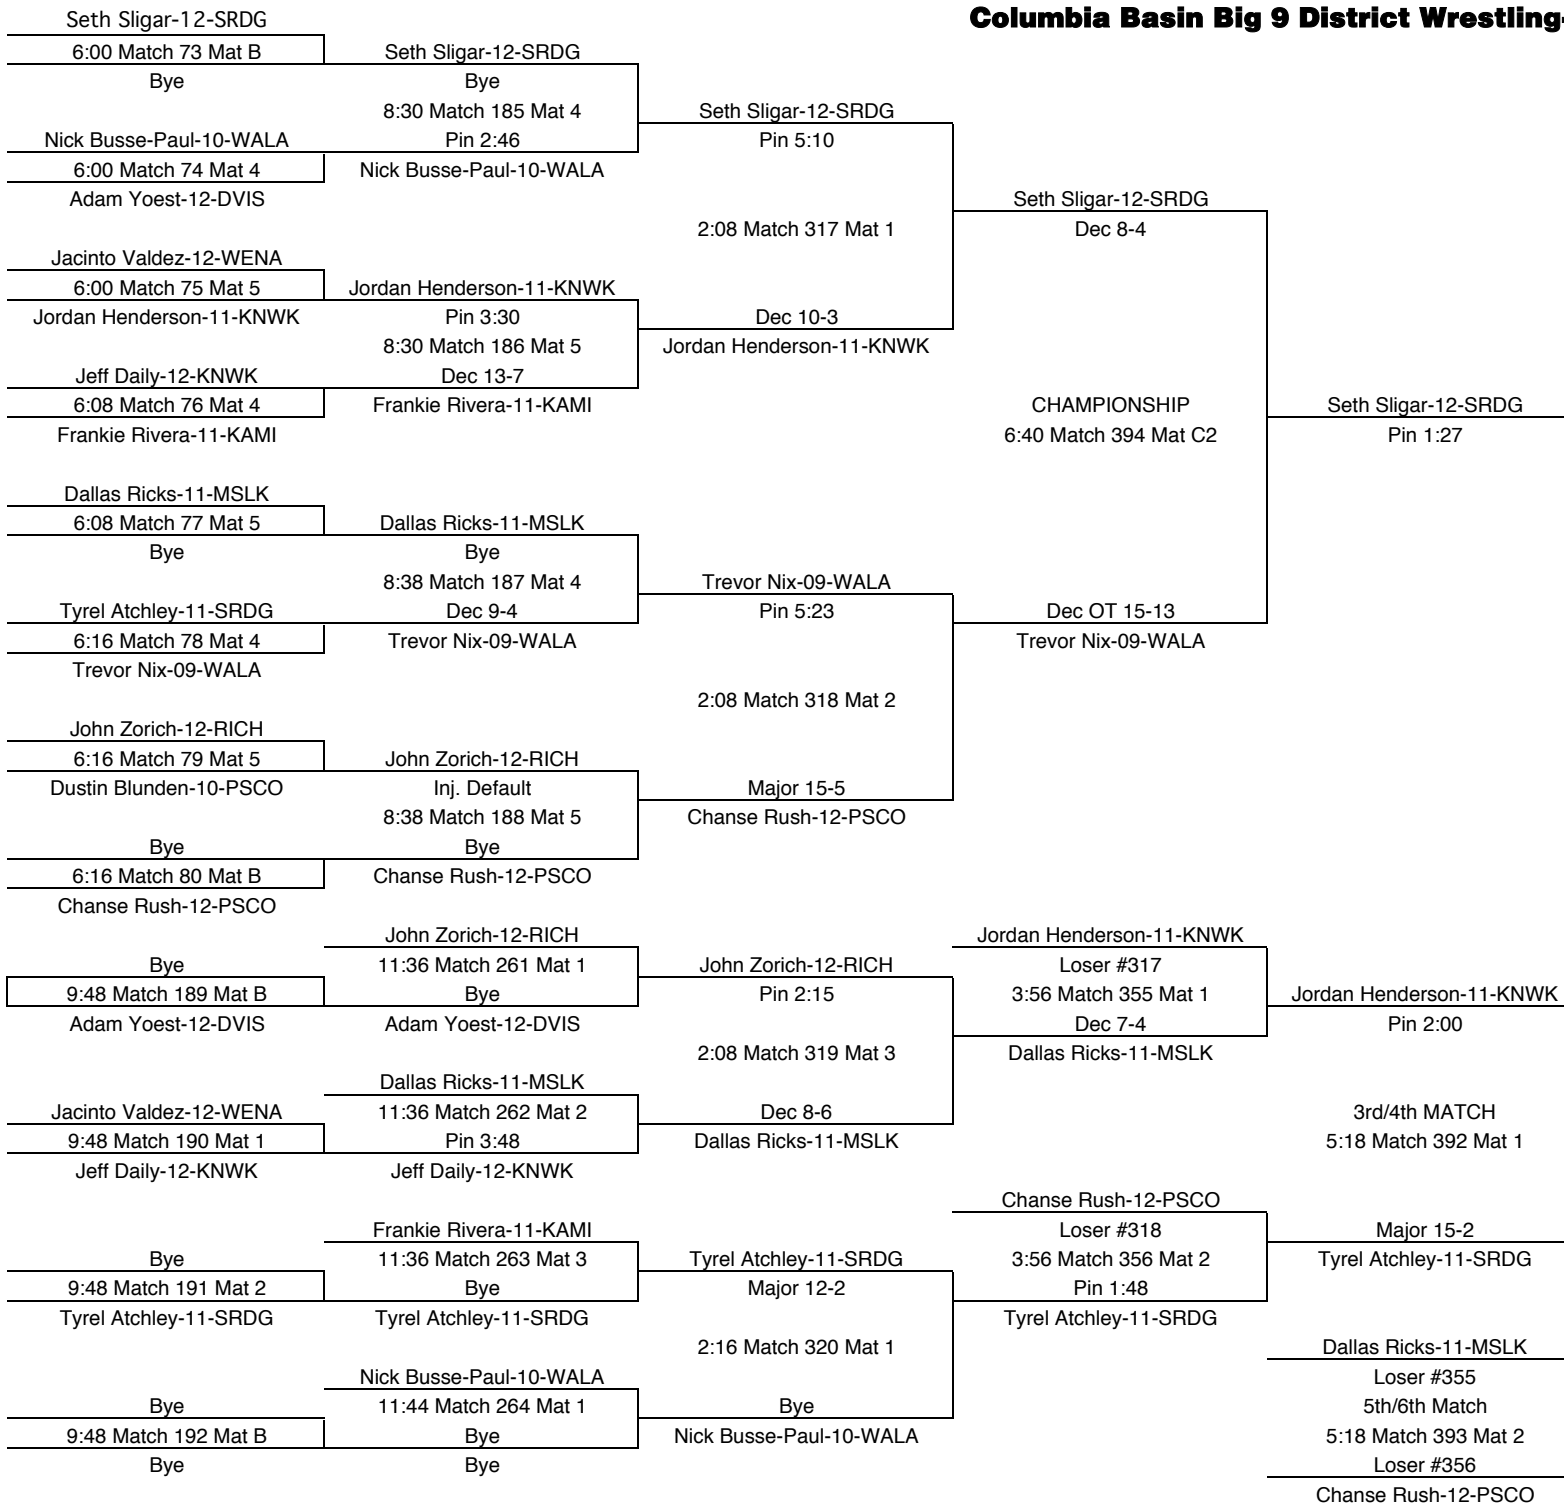

Columbia Basin Big 9 District Wrestling-Moses Lake-Feb. 1-2, 2002

152

TEAM POINTS-152	
0	DVIS-Davis
12	EISN-Eisenhower
0	KAMI-Kamiakin
20	KNWK-Kennewick
11	MSLK-Moses Lake
5	PSCO-Pasco
19	RICH-Richland
25	SRDG-Southridge
9	WALA-Walla Walla
6.5	WENA-Wenatchee
FINAL PLACES-152	
1st	Cody Hughes-11-SRDG
2nd	Robert Hazenberg-10-KNWK
3rd	Tomas Nicacio-11-RICH
4th	Ricardo Betancourt-12-EISN
5th	Kyle Hoiness-10-MSLK
6th	August Radke-12-WALA

Columbia Basin Big 9 District Wrestling-Moses Lake-Feb. 1-2, 2002

160

TEAM POINTS-160	
0	DVIS-Davis
0	EISN-Eisenhower
2	KAMI-Kamiakin
21	KNWK-Kennewick
9	MSLK-Moses Lake
8	PSCO-Pasco
7	RICH-Richland
41	SRDG-Southridge
25	WALA-Walla Walla
0	WENA-Wenatchee
FINAL PLACES-160	
1st	Seth Sligar-12-SRDG
2nd	Trevor Nix-09-WALA
3rd	Jordan Henderson-11-KNWK
4th	Tyrel Atchley-11-SRDG
5th	Dallas Ricks-11-MSLK
6th	Chanse Rush-12-PSCO