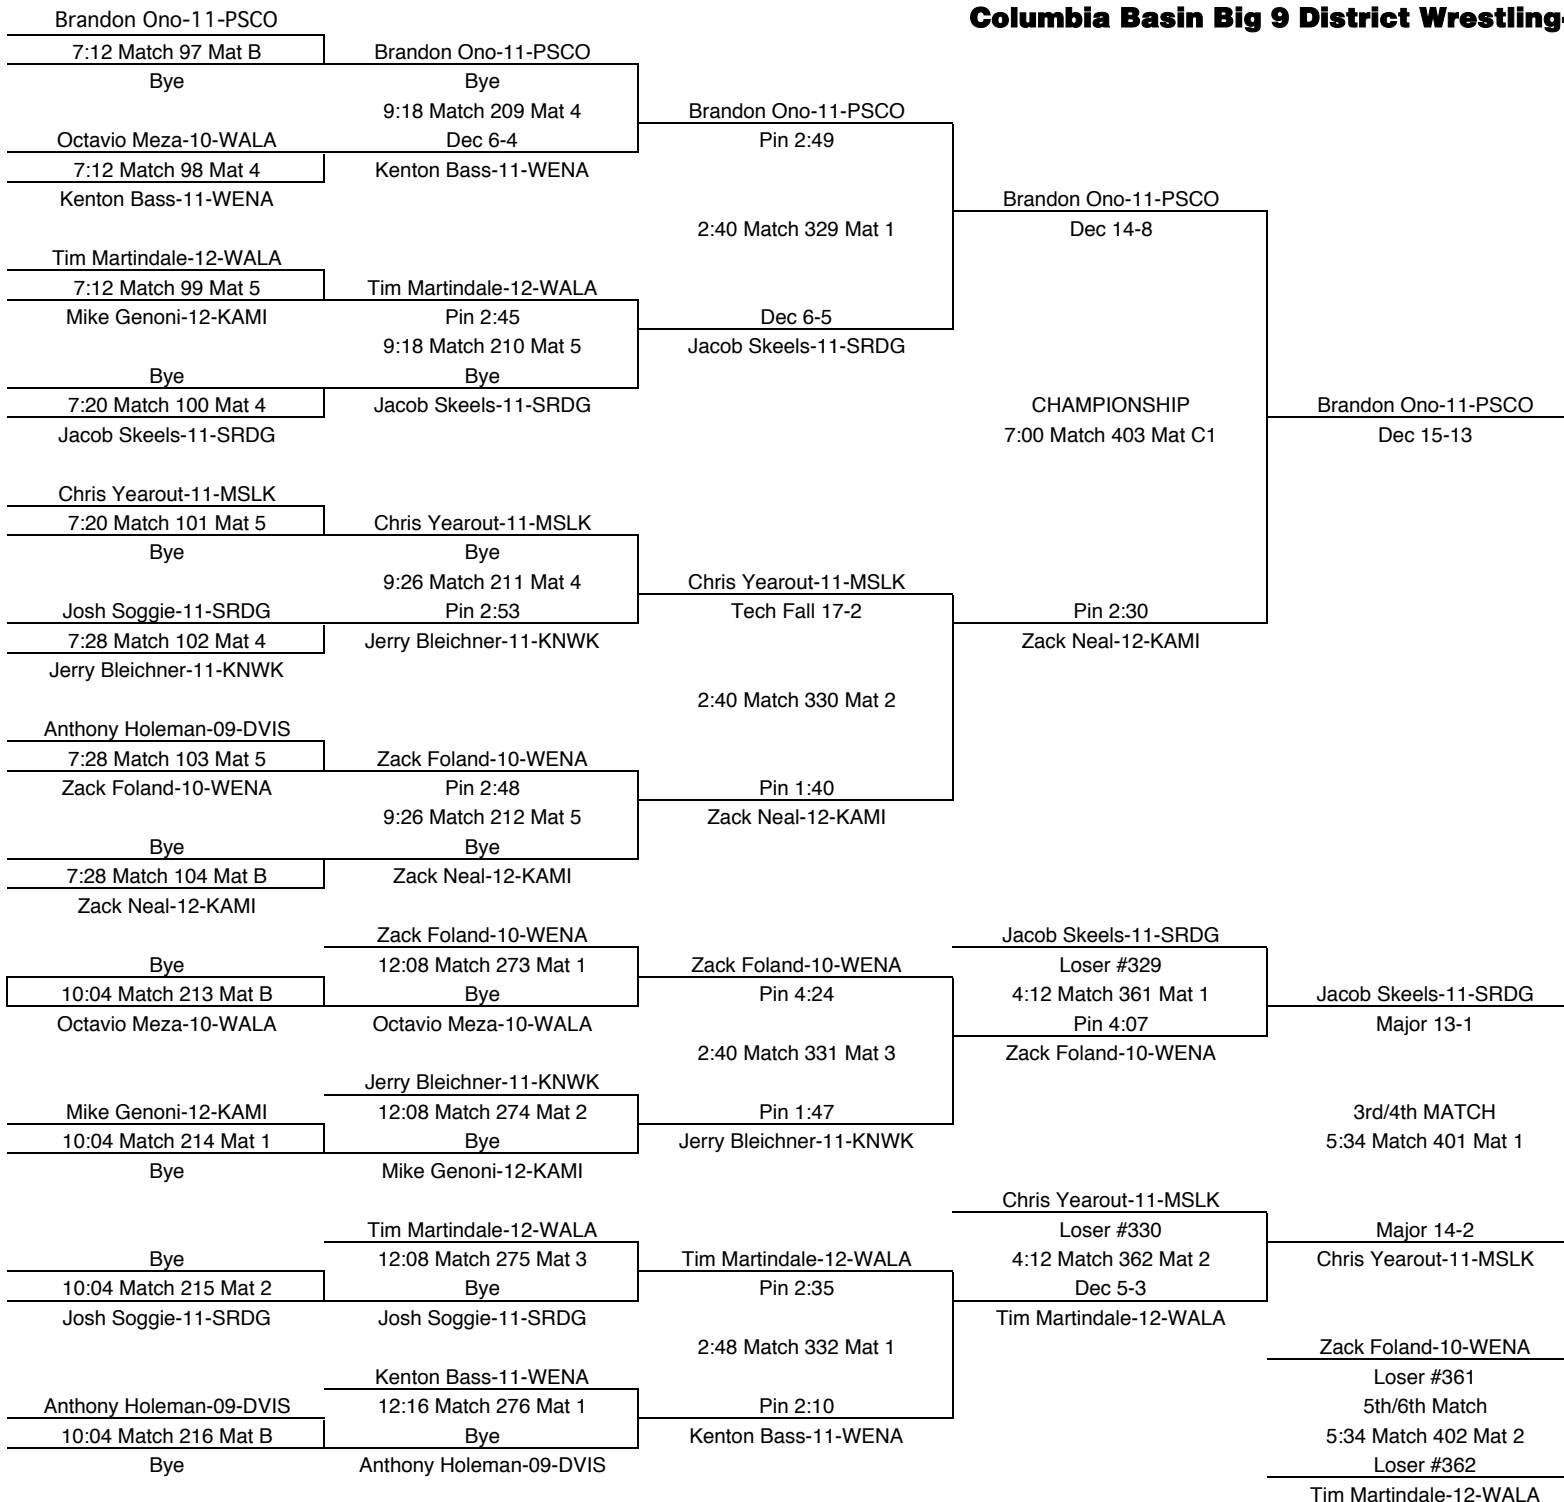

Columbia Basin Big 9 District Wrestling-Moses Lake-Feb. 1-2, 2002

215

TEAM POINTS-215	
0	DVIS-Davis
0	EISN-Eisenhower
22	KAMI-Kamiakin
7	KNWK-Kennewick
14.5	MSLK-Moses Lake
24	PSCO-Pasco
0	RICH-Richland
17	SRDG-Southridge
15	WALA-Walla Walla
18	WENA-Wenatchee
FINAL PLACES-215	
1st	Brandon Ono-11-PSCO
2nd	Zack Neal-12-KAMI
3rd	Jacob Skeels-11-SRDG
4th	Chris Yearout-11-MSLK
5th	Tim Martindale-12-WALA
6th	Zack Foland-10-WENA