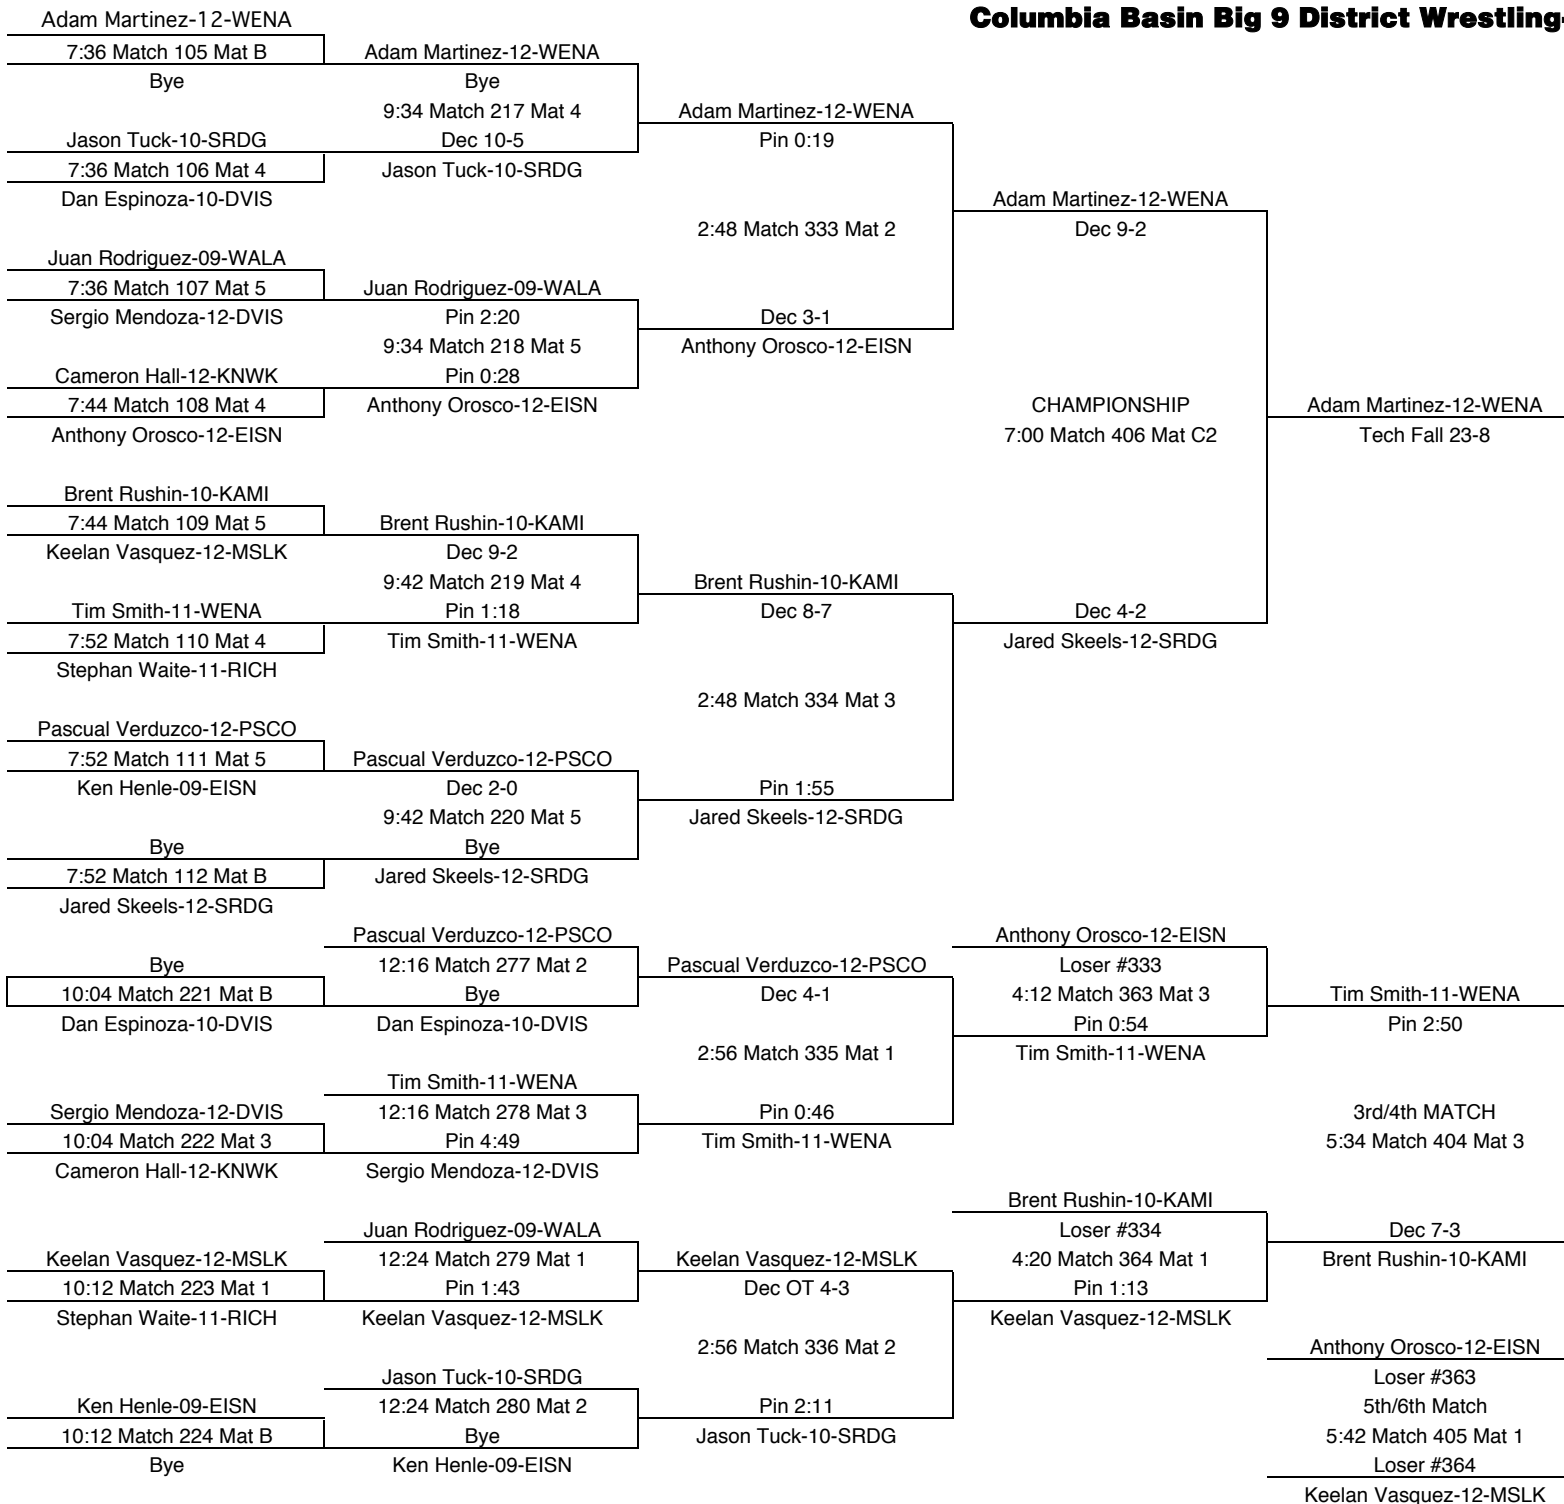

Columbia Basin Big 9 District Wrestling-Moses Lake-Feb. 1-2, 2002

275

TEAM POINTS-275	
3	DVIS-Davis
9	EISN-Eisenhower
12	KAMI-Kamiakin
0	KNWK-Kennewick
11	MSLK-Moses Lake
3	PSCO-Pasco
0	RICH-Richland
25	SRDG-Southridge
4	WALA-Walla Walla
48.5	WENA-Wenatchee
FINAL PLACES-275	
1st	Adam Martinez-12-WENA
2nd	Jared Skeels-12-SRDG
3rd	Tim Smith-11-WENA
4th	Brent Rushin-10-KAMI
5th	Keelan Vasquez-12-MSLK
6th	Anthony Orosco-12-EISN