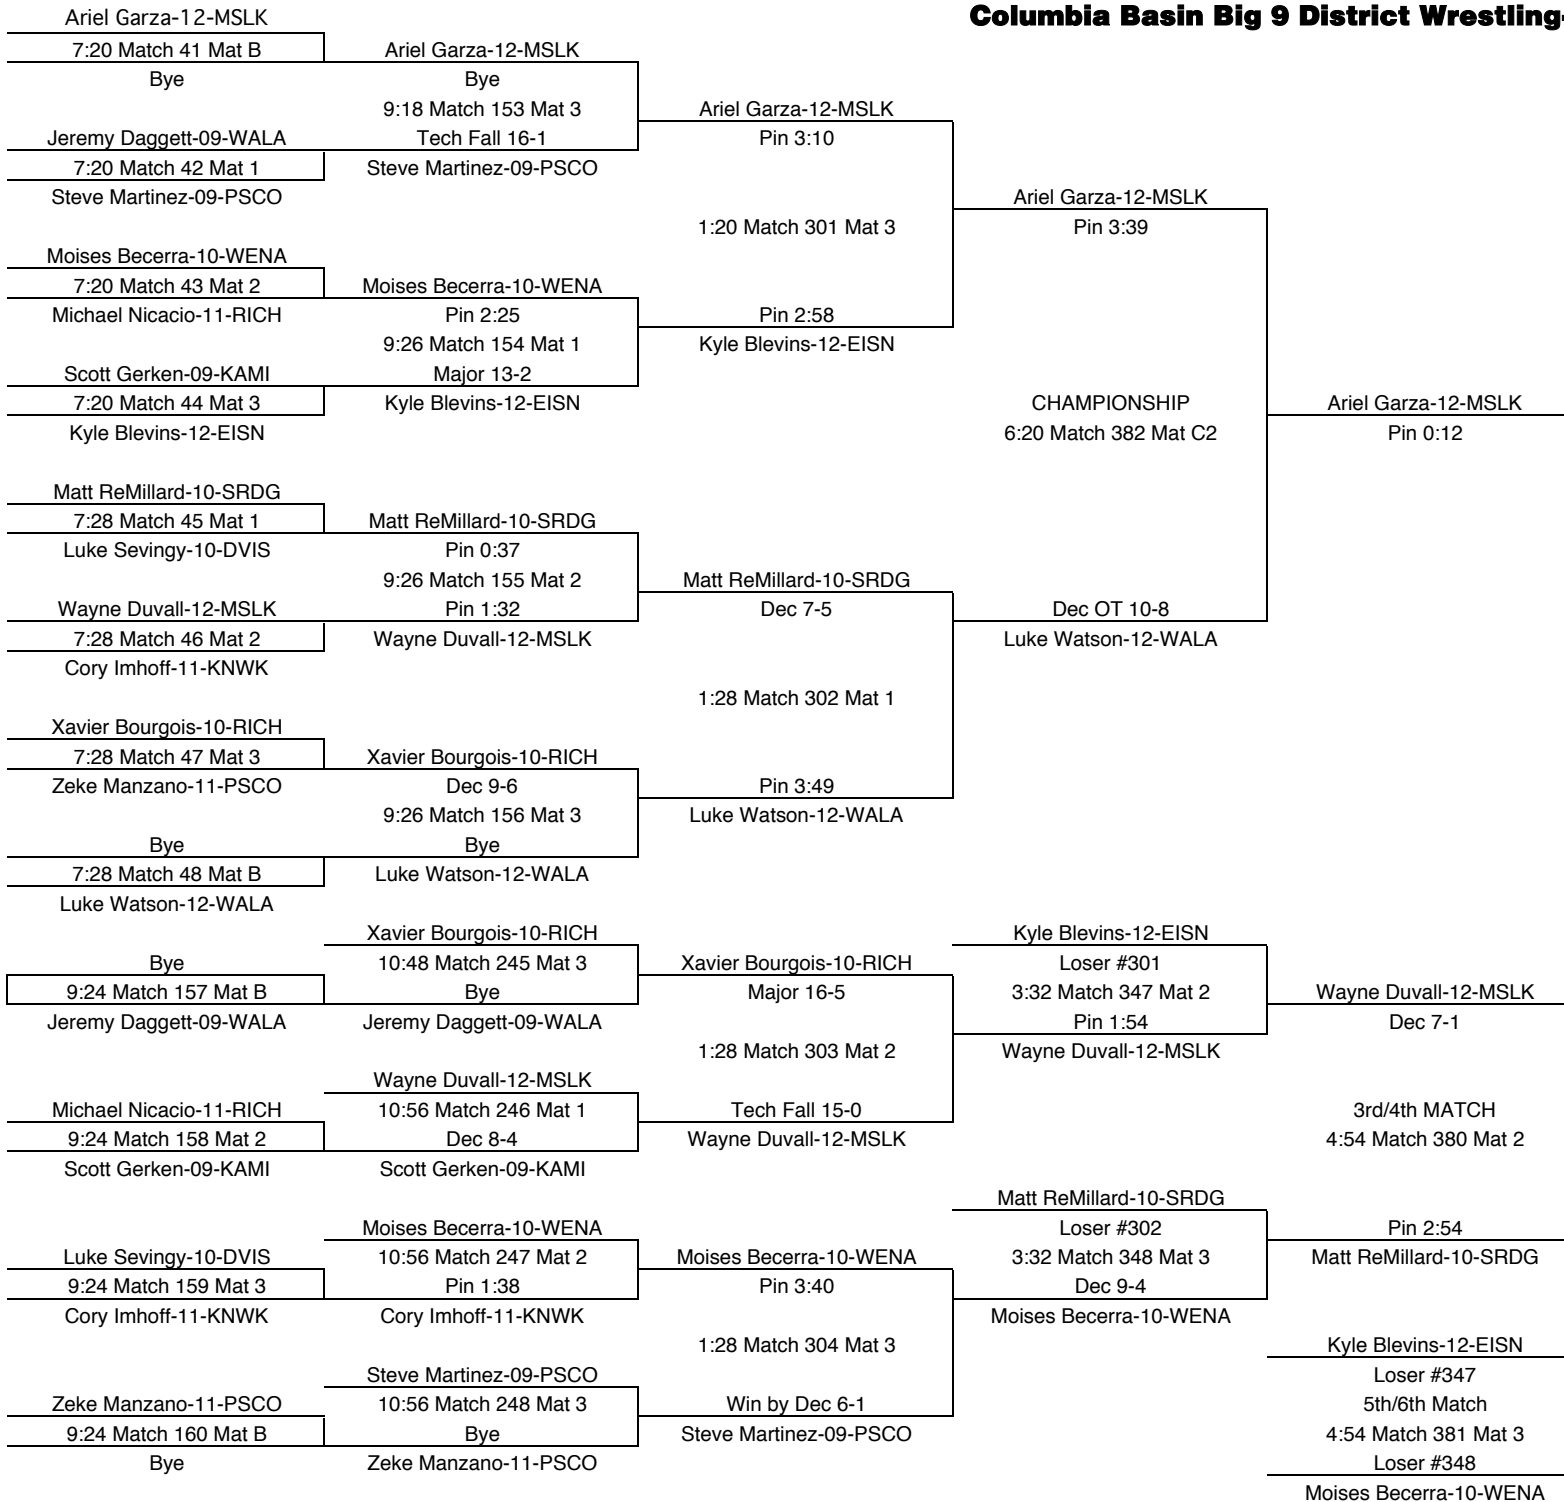

Columbia Basin Big 9 District Wrestling-Moses Lake-Feb. 1-2, 2002

103

TEAM POINTS-103	
11	DVIS-Davis
8	EISN-Eisenhower
0	KAMI-Kamiakin
2	KNWK-Kennewick
20	MSLK-Moses Lake
25	PSCO-Pasco
0	RICH-Richland
7	SRDG-Southridge
17	WALA-Walla Walla
18	WENA-Wenatchee
FINAL PLACES-103	
1st	Martin Salinas-10-PSCO
2nd	Anthony Vela-09-MSLK
3rd	Reese Whitley-10-WENA
4th	Dannel Guzman-10-WALA
5th	David Farias-09-DVIS
6th	Kevin Kelly-10-EISN

Columbia Basin Big 9 District Wrestling-Moses Lake-Feb. 1-2, 2002

125

TEAM POINTS-125	
0	DVIS-Davis
8	EISN-Eisenhower
0	KAMI-Kamiakin
4	KNWK-Kennewick
26	MSLK-Moses Lake
3	PSCO-Pasco
36	RICH-Richland
22	SRDG-Southridge
2	WALA-Walla Walla
18	WENA-Wenatchee
FINAL PLACES-125	
1st	Tyson Hintz-12-MSLK
2nd	Jeff Brown-12-RICH
3rd	Paul Bates-10-SRDG
4th	Jake Cook-12-WENA
5th	Lance Guzek-09-RICH
6th	David Butterton-11-EISN

Columbia Basin Big 9 District Wrestling-Moses Lake-Feb. 1-2, 2002

130

TEAM POINTS-130	
0	DVIS-Davis
16	EISN-Eisenhower
0	KAMI-Kamiakin
0	KNWK-Kennewick
29.5	MSLK-Moses Lake
36.5	PSCO-Pasco
1	RICH-Richland
11	SRDG-Southridge
5	WALA-Walla Walla
12	WENA-Wenatchee
FINAL PLACES-130	
1st	Zach Dompier-11-MSLK
2nd	Eric Mata-12-PSCO
3rd	Cody Sanford-12-PSCO
4th	Juan Pena-10-EISN
5th	Matt Clouse-12-SRDG
6th	Josh Elias-12-WENA

Columbia Basin Big 9 District Wrestling-Moses Lake-Feb. 1-2, 2002

135

TEAM POINTS-135	
0	DVIS-Davis
12	EISN-Eisenhower
1	KAMI-Kamiakin
3	KNWK-Kennewick
45.5	MSLK-Moses Lake
6.5	PSCO-Pasco
4	RICH-Richland
18	SRDG-Southridge
20	WALA-Walla Walla
11	WENA-Wenatchee
FINAL PLACES-135	
1st	Ariel Garza-12-MSLK
2nd	Luke Watson-12-WALA
3rd	Matt ReMillard-10-SRDG
4th	Wayne Duvall-12-MSLK
5th	Kyle Blevins-12-EISN
6th	Moises Becerra-10-WENA