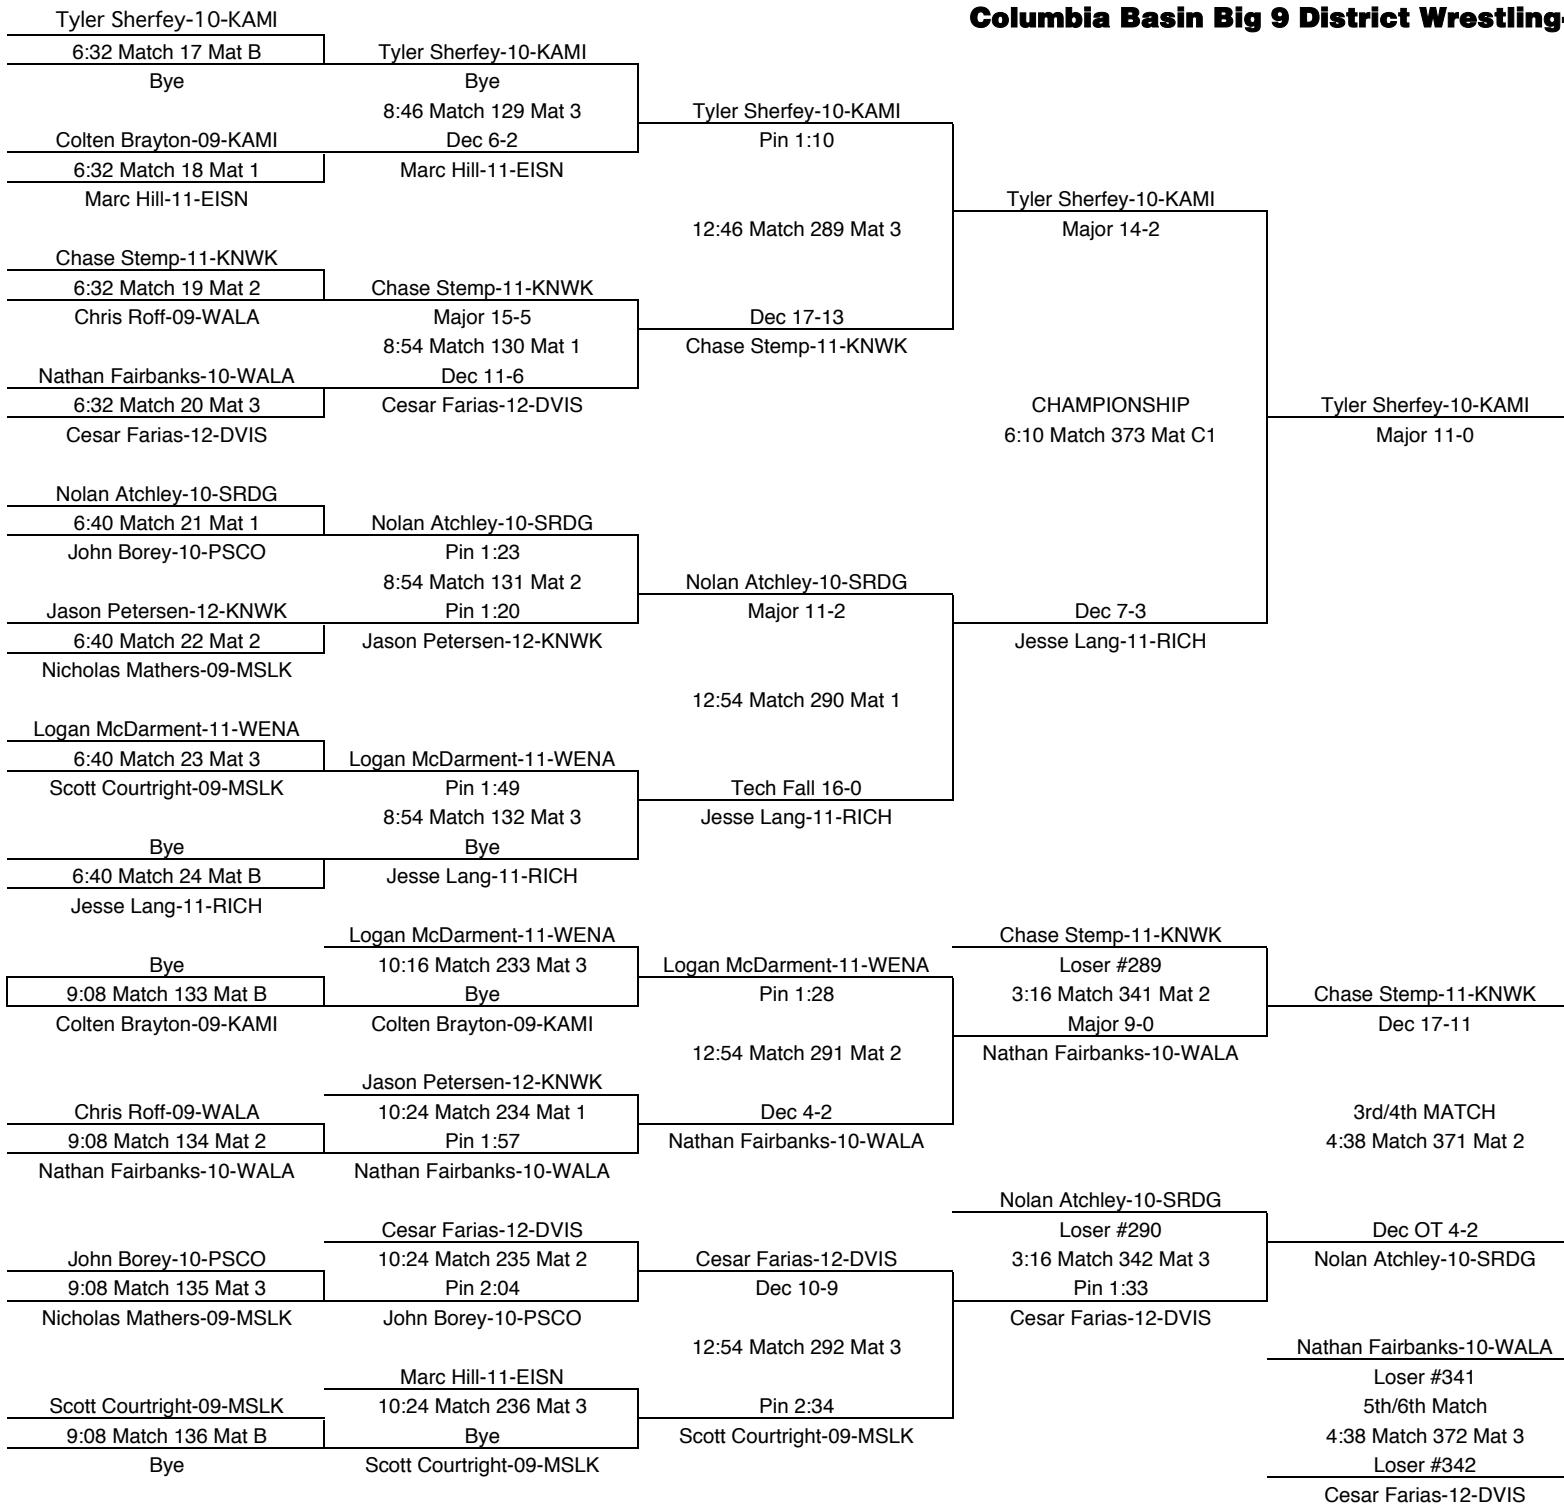

Columbia Basin Big 9 District Wrestling-Moses Lake-Feb. 1-2, 2002

103

TEAM POINTS-103	
11	DVIS-Davis
8	EISN-Eisenhower
0	KAMI-Kamiakin
2	KNWK-Kennewick
20	MSLK-Moses Lake
25	PSCO-Pasco
0	RICH-Richland
7	SRDG-Southridge
17	WALA-Walla Walla
18	WENA-Wenatchee
FINAL PLACES-103	
1st	Martin Salinas-10-PSCO
2nd	Anthony Vela-09-MSLK
3rd	Reese Whitley-10-WENA
4th	Dannel Guzman-10-WALA
5th	David Farias-09-DVIS
6th	Kevin Kelly-10-EISN

Columbia Basin Big 9 District Wrestling-Moses Lake-Feb. 1-2, 2002

112

TEAM POINTS-112	
0	DVIS-Davis
15	EISN-Eisenhower
27.5	KAMI-Kamiakin
20	KNWK-Kennewick
18	MSLK-Moses Lake
3	PSCO-Pasco
15	RICH-Richland
0	SRDG-Southridge
0	WALA-Walla Walla
15	WENA-Wenatchee
FINAL PLACES-112	
1st	Mike Rodriguez-10-KAMI
2nd	Josh Williams-12-KNWK
3rd	Jon Cats-10-RICH
4th	Gilbert Bazan-11-EISN
5th	Juan Navarrete-12-WENA
6th	Ty Payne-09-MSLK

Columbia Basin Big 9 District Wrestling-Moses Lake-Feb. 1-2, 2002

119

TEAM POINTS-119	
11	DVIS-Davis
2	EISN-Eisenhower
26	KAMI-Kamiakin
17	KNWK-Kennewick
4	MSLK-Moses Lake
3	PSCO-Pasco
19.5	RICH-Richland
19	SRDG-Southridge
9	WALA-Walla Walla
7	WENA-Wenatchee
FINAL PLACES-119	
1st	Tyler Sherfey-10-KAMI
2nd	Jesse Lang-11-RICH
3rd	Nolan Atchley-10-SRDG
4th	Chase Stemp-11-KNWK
5th	Cesar Farias-12-DVIS
6th	Nathan Fairbanks-10-WALA

Columbia Basin Big 9 District Wrestling-Moses Lake-Feb. 1-2, 2002

125

TEAM POINTS-125	
0	DVIS-Davis
8	EISN-Eisenhower
0	KAMI-Kamiakin
4	KNWK-Kennewick
26	MSLK-Moses Lake
3	PSCO-Pasco
36	RICH-Richland
22	SRDG-Southridge
2	WALA-Walla Walla
18	WENA-Wenatchee
FINAL PLACES-125	
1st	Tyson Hintz-12-MSLK
2nd	Jeff Brown-12-RICH
3rd	Paul Bates-10-SRDG
4th	Jake Cook-12-WENA
5th	Lance Guzek-09-RICH
6th	David Butterton-11-EISN