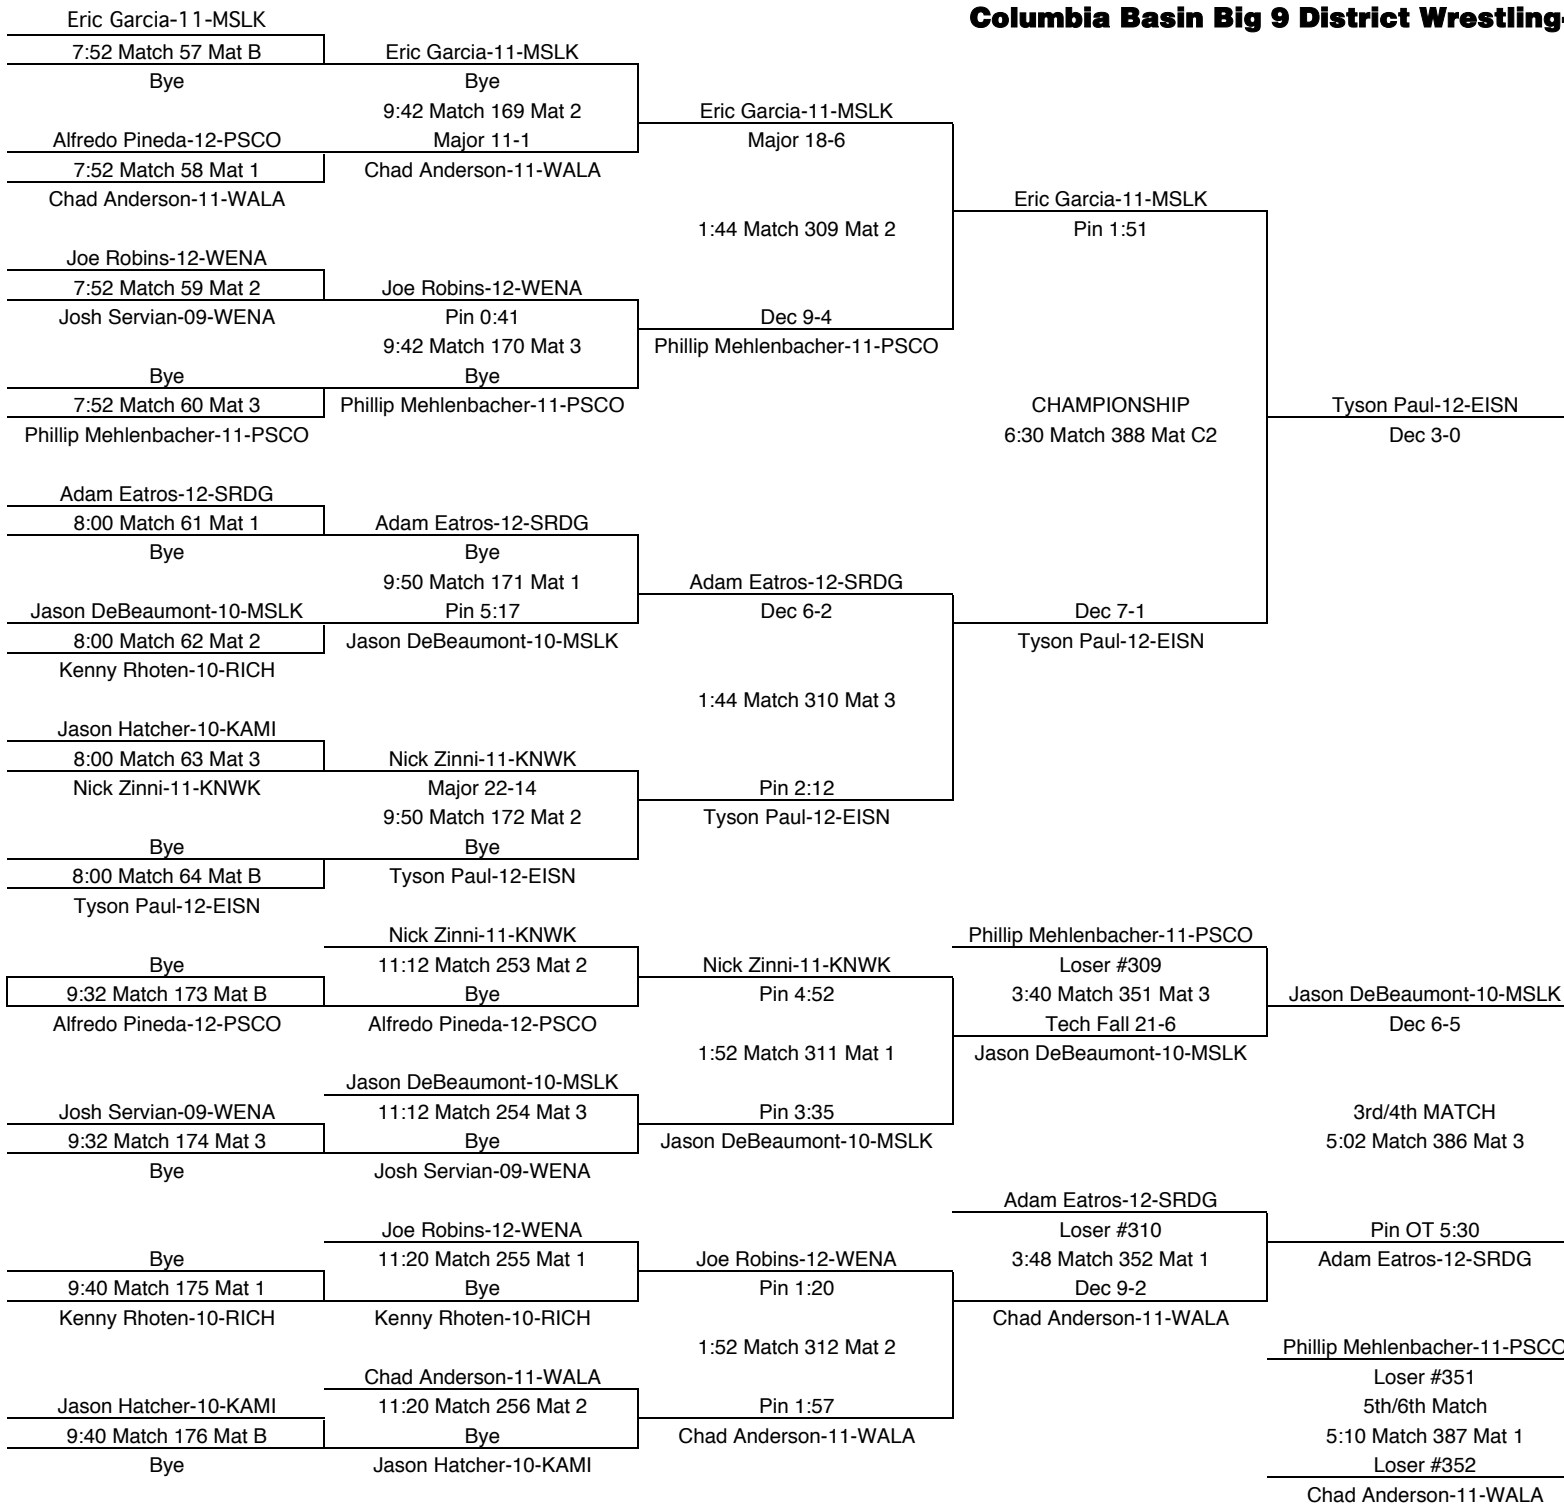

Columbia Basin Big 9 District Wrestling-Moses Lake-Feb. 1-2, 2002

135

TEAM POINTS-135	
0	DVIS-Davis
12	EISN-Eisenhower
1	KAMI-Kamiakin
3	KNWK-Kennewick
45.5	MSLK-Moses Lake
6.5	PSCO-Pasco
4	RICH-Richland
18	SRDG-Southridge
20	WALA-Walla Walla
11	WENA-Wenatchee
FINAL PLACES-135	
1st	Ariel Garza-12-MSLK
2nd	Luke Watson-12-WALA
3rd	Matt ReMillard-10-SRDG
4th	Wayne Duvall-12-MSLK
5th	Kyle Blevins-12-EISN
6th	Moises Becerra-10-WENA

Columbia Basin Big 9 District Wrestling-Moses Lake-Feb. 1-2, 2002

140

TEAM POINTS-140	
0	DVIS-Davis
16	EISN-Eisenhower
19	KAMI-Kamiakin
19	KNWK-Kennewick
47	MSLK-Moses Lake
2	PSCO-Pasco
4	RICH-Richland
2	SRDG-Southridge
0	WALA-Walla Walla
4	WENA-Wenatchee
FINAL PLACES-140	
1st	Bryan Seibel-12-MSLK
2nd	B.J. Russell-11-MSLK
3rd	Andy Hall-11-KNWK
4th	Beto Pineda-12-EISN
5th	Jordan Smith-11-KAMI
6th	Chris Nelson-11-KAMI

Columbia Basin Big 9 District Wrestling-Moses Lake-Feb. 1-2, 2002

145

TEAM POINTS-145	
0	DVIS-Davis
24	EISN-Eisenhower
0	KAMI-Kamiakin
6	KNWK-Kennewick
38.5	MSLK-Moses Lake
9	PSCO-Pasco
0	RICH-Richland
16	SRDG-Southridge
10	WALA-Walla Walla
7	WENA-Wenatchee
FINAL PLACES-145	
1st	Tyson Paul-12-EISN
2nd	Eric Garcia-11-MSLK
3rd	Adam Eatros-12-SRDG
4th	Jason DeBeaumont-10-MSLK
5th	Phillip Mehlenbacher-11-PSCO
6th	Chad Anderson-11-WALA