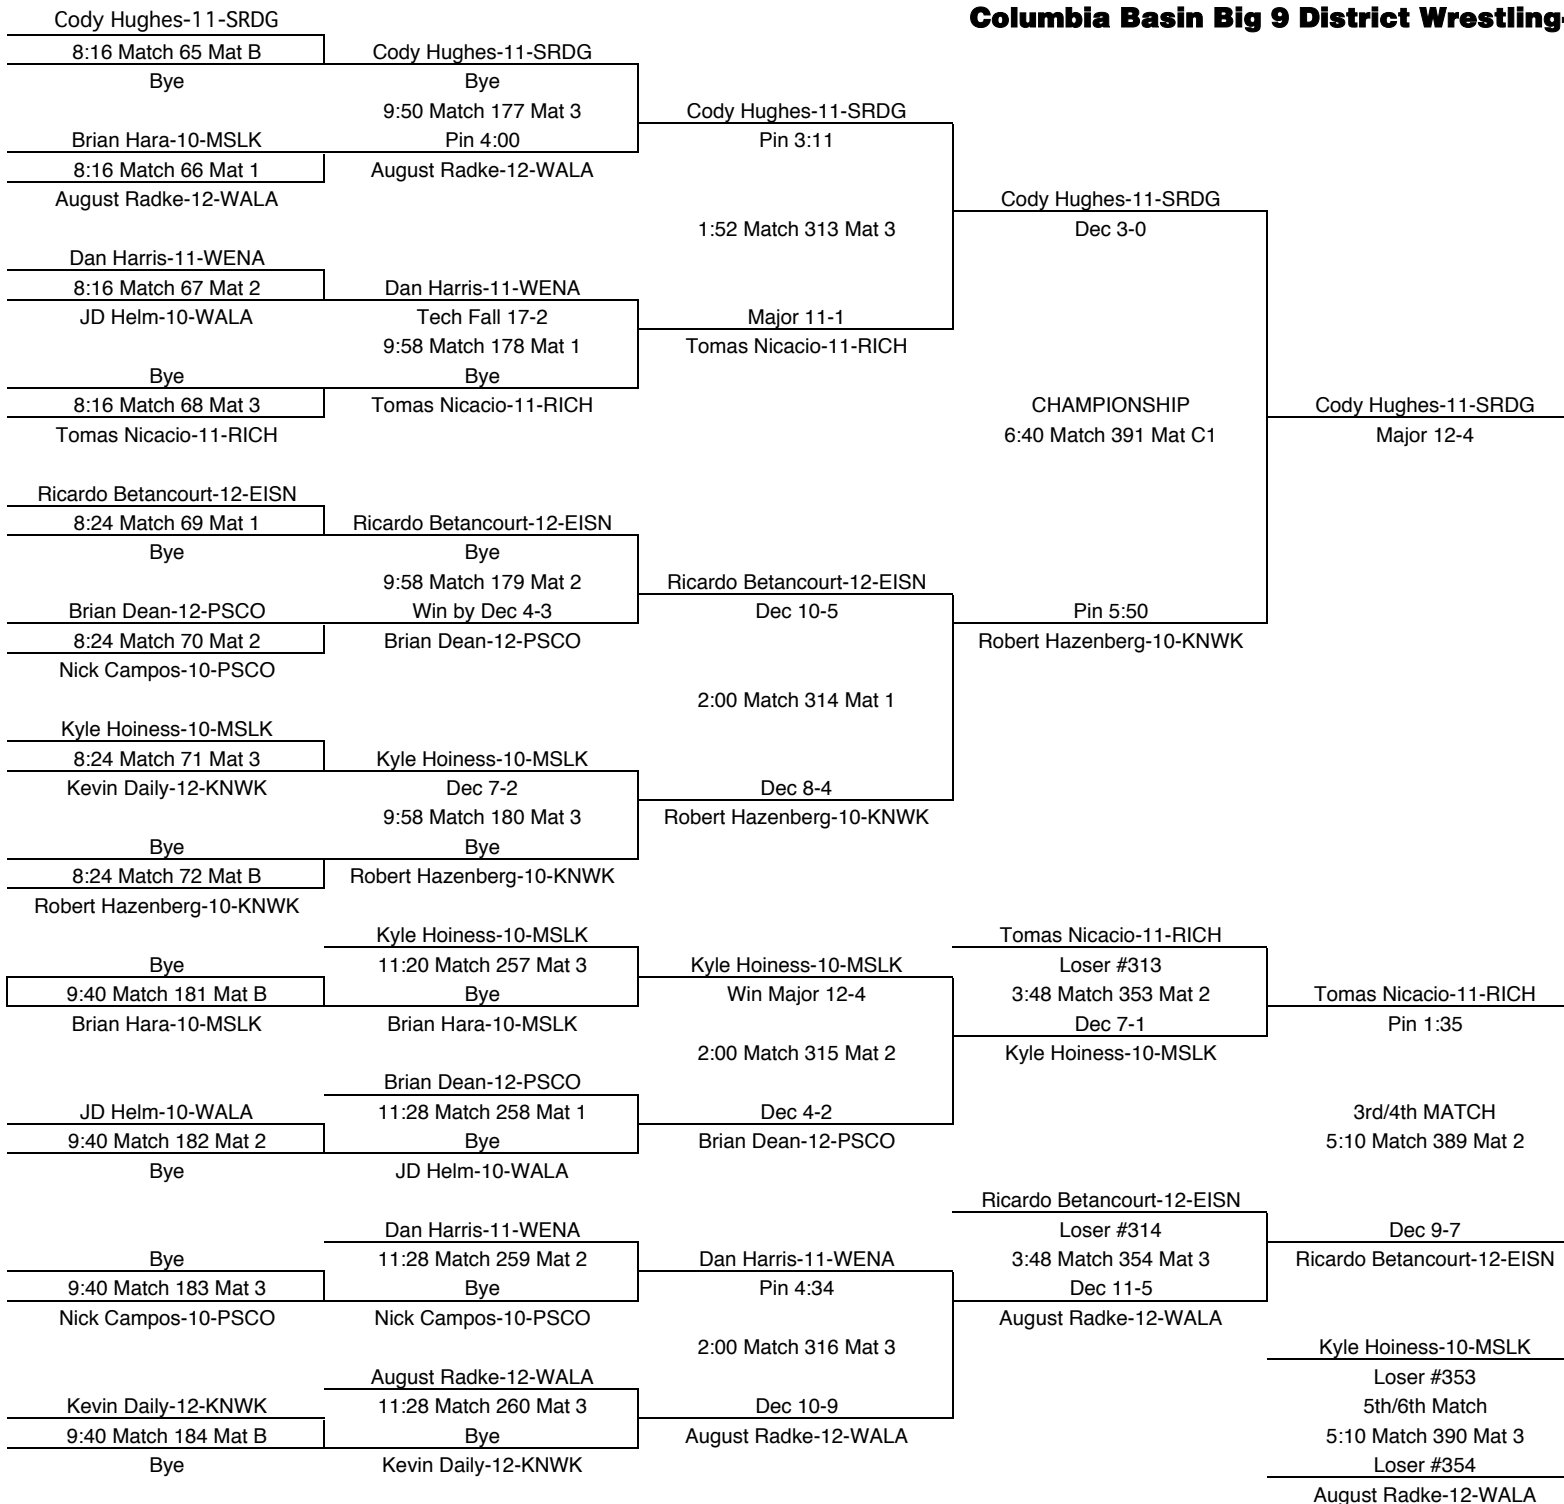

Columbia Basin Big 9 District Wrestling-Moses Lake-Feb. 1-2, 2002

140

TEAM POINTS-140	
0	DVIS-Davis
16	EISN-Eisenhower
19	KAMI-Kamiakin
19	KNWK-Kennewick
47	MSLK-Moses Lake
2	PSCO-Pasco
4	RICH-Richland
2	SRDG-Southridge
0	WALA-Walla Walla
4	WENA-Wenatchee
FINAL PLACES-140	
1st	Bryan Seibel-12-MSLK
2nd	B.J. Russell-11-MSLK
3rd	Andy Hall-11-KNWK
4th	Beto Pineda-12-EISN
5th	Jordan Smith-11-KAMI
6th	Chris Nelson-11-KAMI

Columbia Basin Big 9 District Wrestling-Moses Lake-Feb. 1-2, 2002

145

TEAM POINTS-145	
0	DVIS-Davis
24	EISN-Eisenhower
0	KAMI-Kamiakin
6	KNWK-Kennewick
38.5	MSLK-Moses Lake
9	PSCO-Pasco
0	RICH-Richland
16	SRDG-Southridge
10	WALA-Walla Walla
7	WENA-Wenatchee
FINAL PLACES-145	
1st	Tyson Paul-12-EISN
2nd	Eric Garcia-11-MSLK
3rd	Adam Eatros-12-SRDG
4th	Jason DeBeaumont-10-MSLK
5th	Phillip Mehlenbacher-11-PSCO
6th	Chad Anderson-11-WALA

Columbia Basin Big 9 District Wrestling-Moses Lake-Feb. 1-2, 2002

152

TEAM POINTS-152	
0	DVIS-Davis
12	EISN-Eisenhower
0	KAMI-Kamiakin
20	KNWK-Kennewick
11	MSLK-Moses Lake
5	PSCO-Pasco
19	RICH-Richland
25	SRDG-Southridge
9	WALA-Walla Walla
6.5	WENA-Wenatchee
FINAL PLACES-152	
1st	Cody Hughes-11-SRDG
2nd	Robert Hazenberg-10-KNWK
3rd	Tomas Nicacio-11-RICH
4th	Ricardo Betancourt-12-EISN
5th	Kyle Hoiness-10-MSLK
6th	August Radke-12-WALA