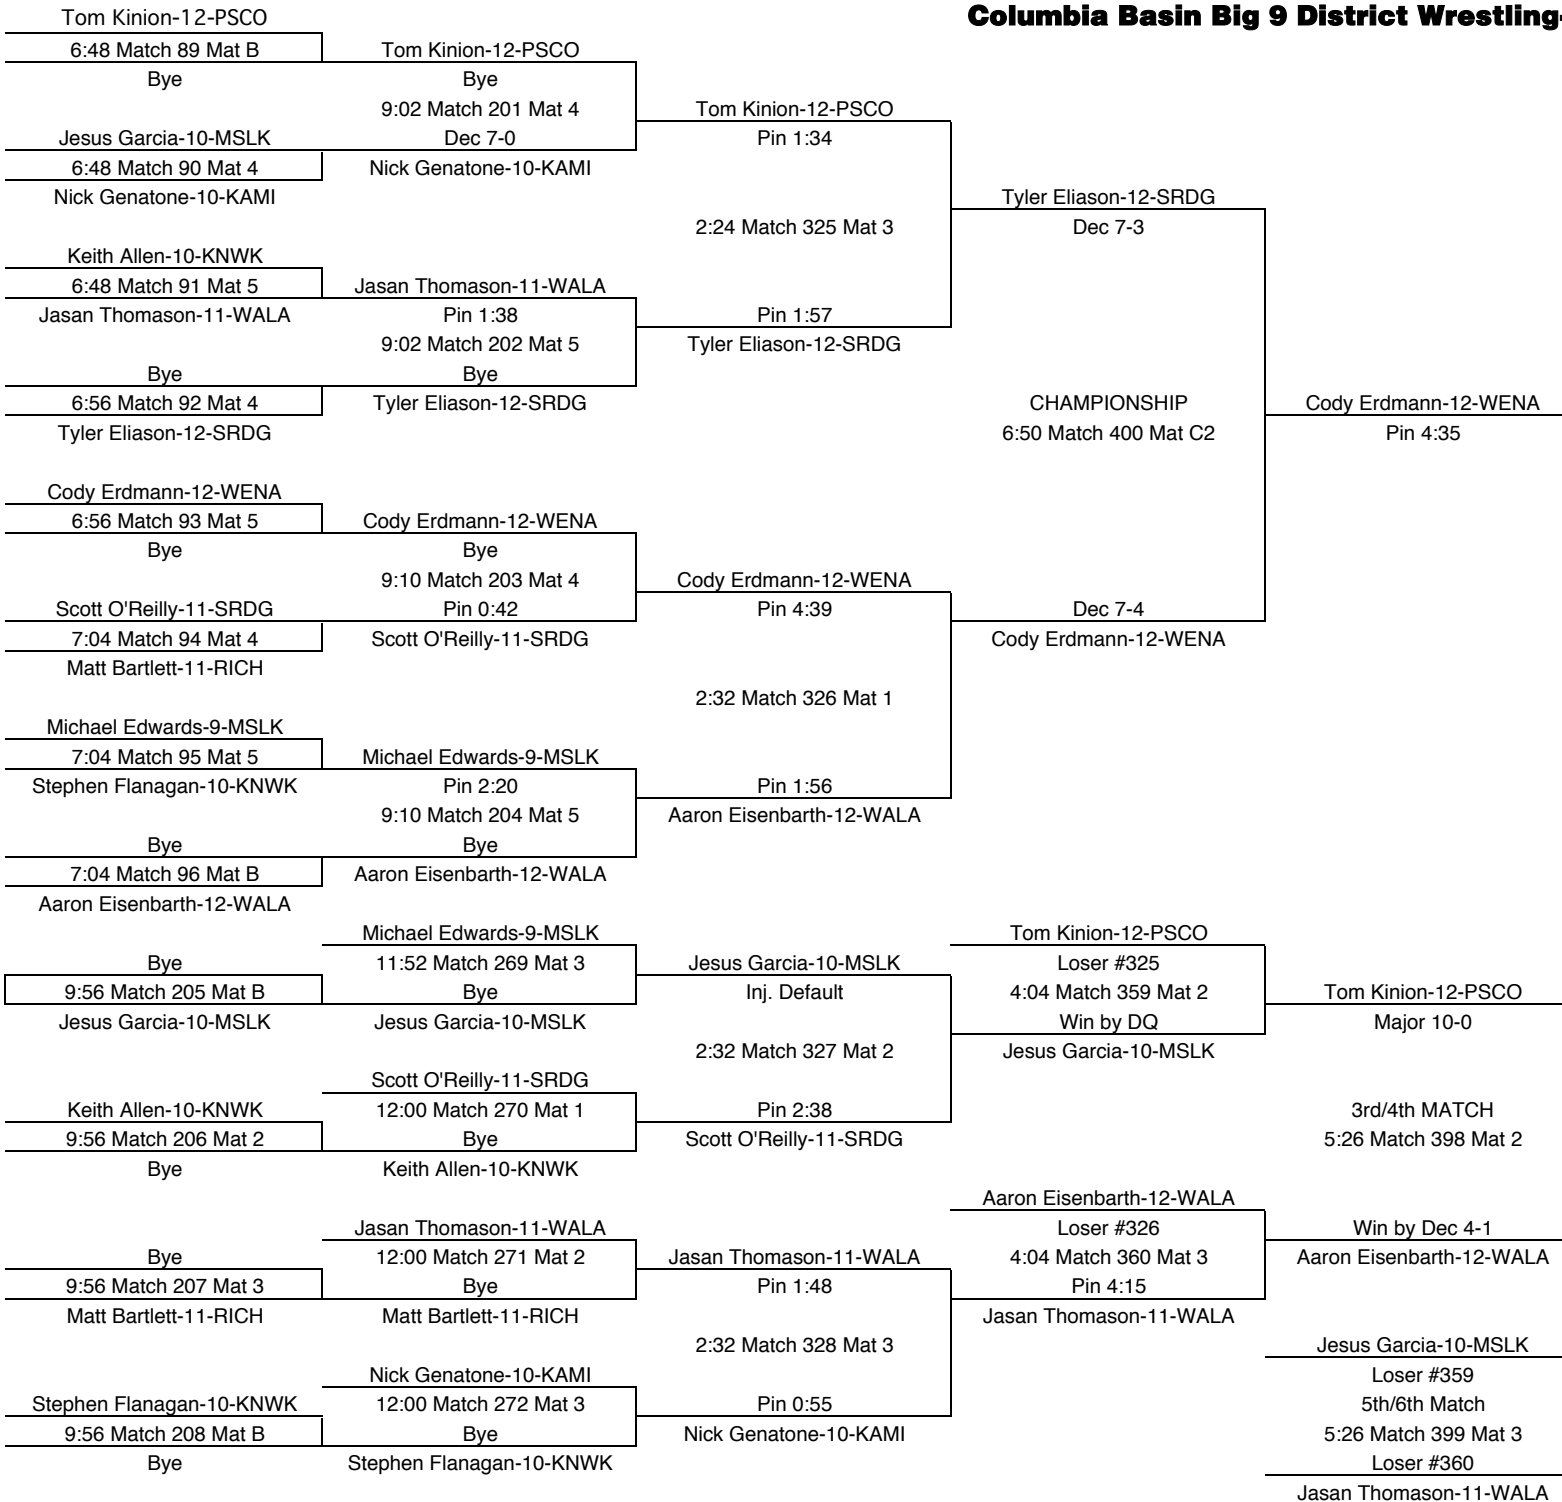

Columbia Basin Big 9 District Wrestling-Moses Lake-Feb. 1-2, 2002

189

TEAM POINTS-189	
0	DVIS-Davis
0	EISN-Eisenhower
5	KAMI-Kamiakin
0	KNWK-Kennewick
14	MSLK-Moses Lake
17	PSCO-Pasco
0	RICH-Richland
25	SRDG-Southridge
33	WALA-Walla Walla
26	WENA-Wenatchee
FINAL PLACES-189	
1st	Cody Erdmann-12-WENA
2nd	Tyler Eliason-12-SRDG
3rd	Tom Kinion-12-PSCO
4th	Aaron Eisenbarth-12-WALA
5th	Jasan Thomason-11-WALA
6th	Jesus Garcia-10-MSLK