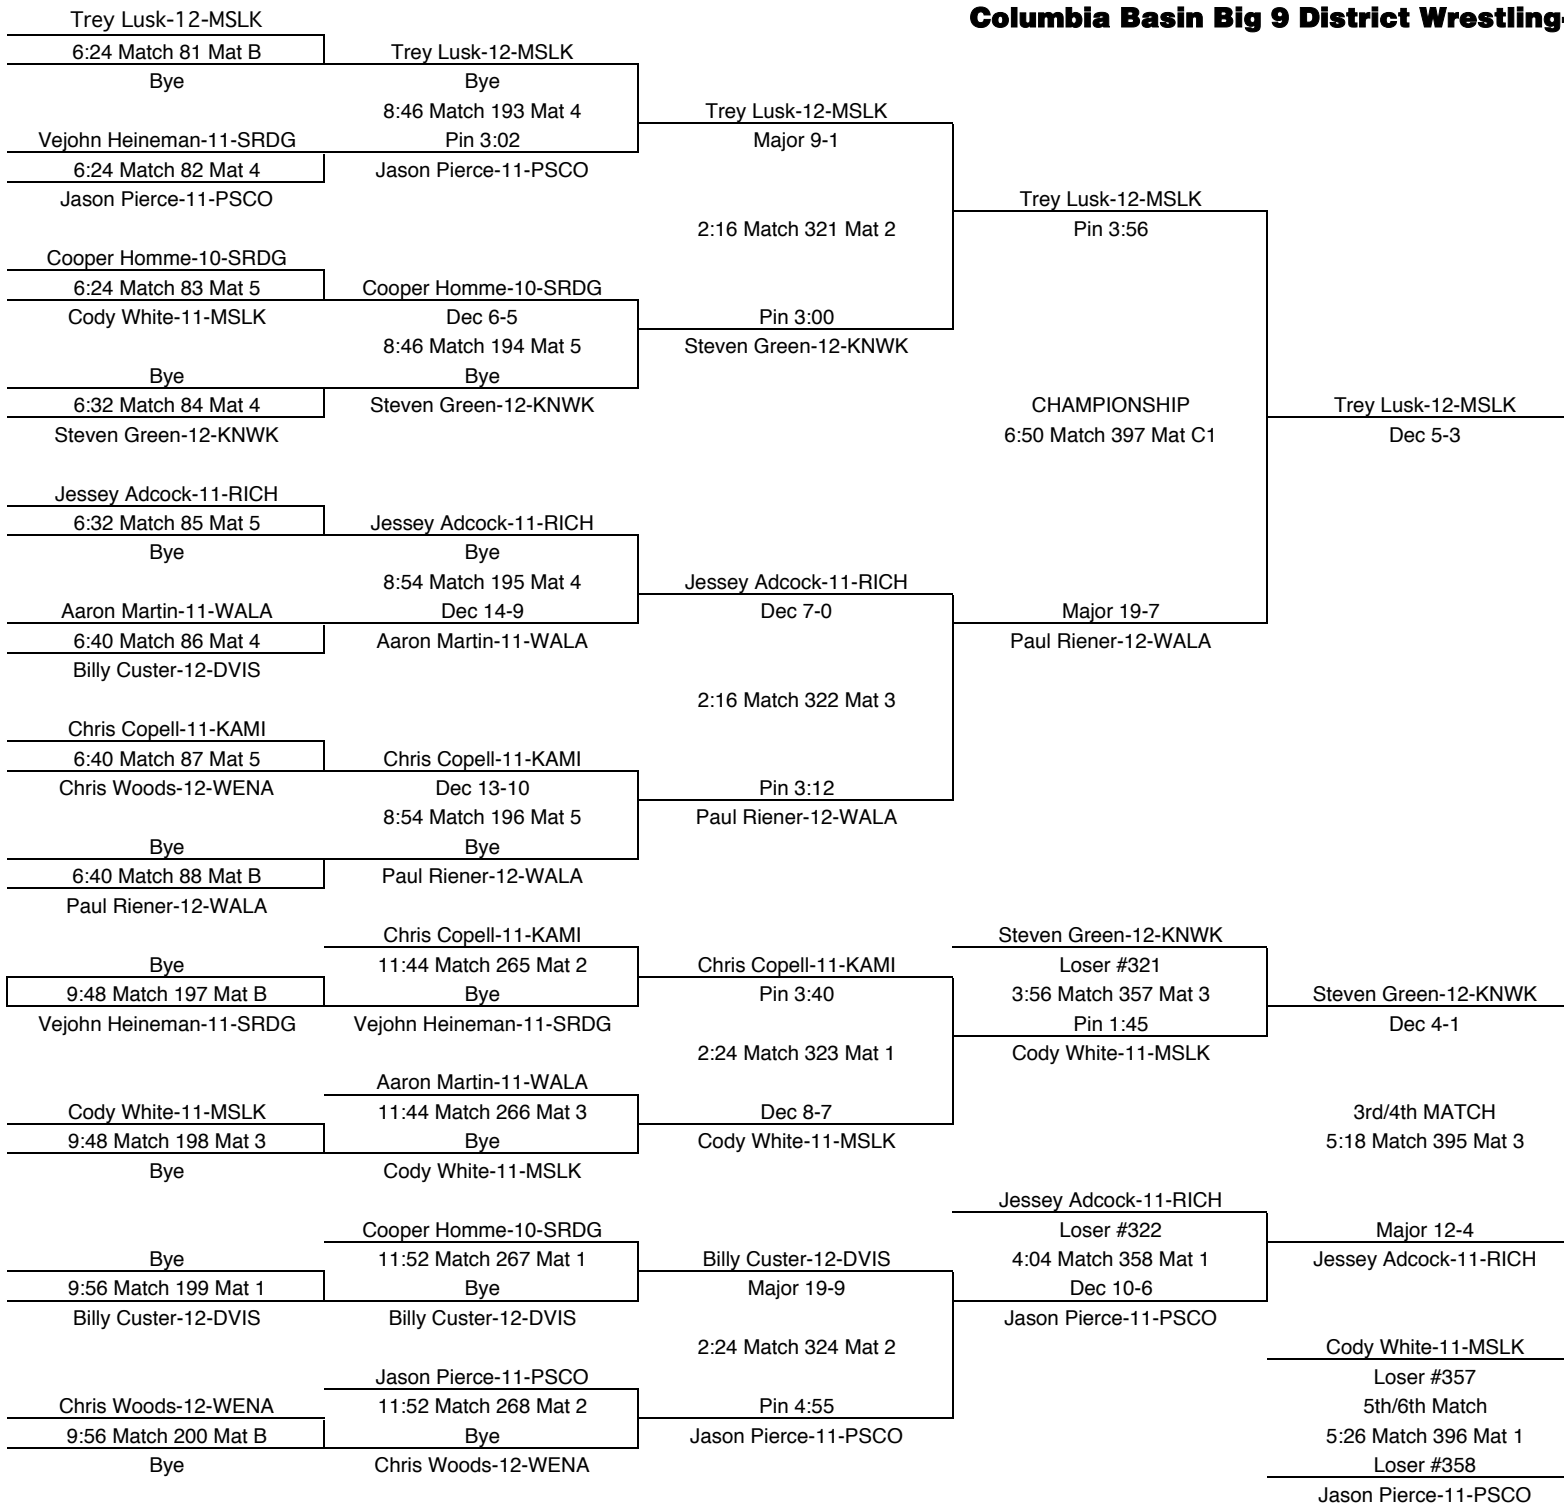

Columbia Basin Big 9 District Wrestling-Moses Lake-Feb. 1-2, 2002

171

TEAM POINTS-171	
3	DVIS-Davis
0	EISN-Eisenhower
5	KAMI-Kamiakin
14	KNWK-Kennewick
35	MSLK-Moses Lake
11	PSCO-Pasco
16	RICH-Richland
2	SRDG-Southridge
23	WALA-Walla Walla
0	WENA-Wenatchee
FINAL PLACES-171	
1st	Trey Lusk-12-MSLK
2nd	Paul Riener-12-WALA
3rd	Jessey Adcock-11-RICH
4th	Steven Green-12-KNWK
5th	Cody White-11-MSLK
6th	Jason Pierce-11-PSCO