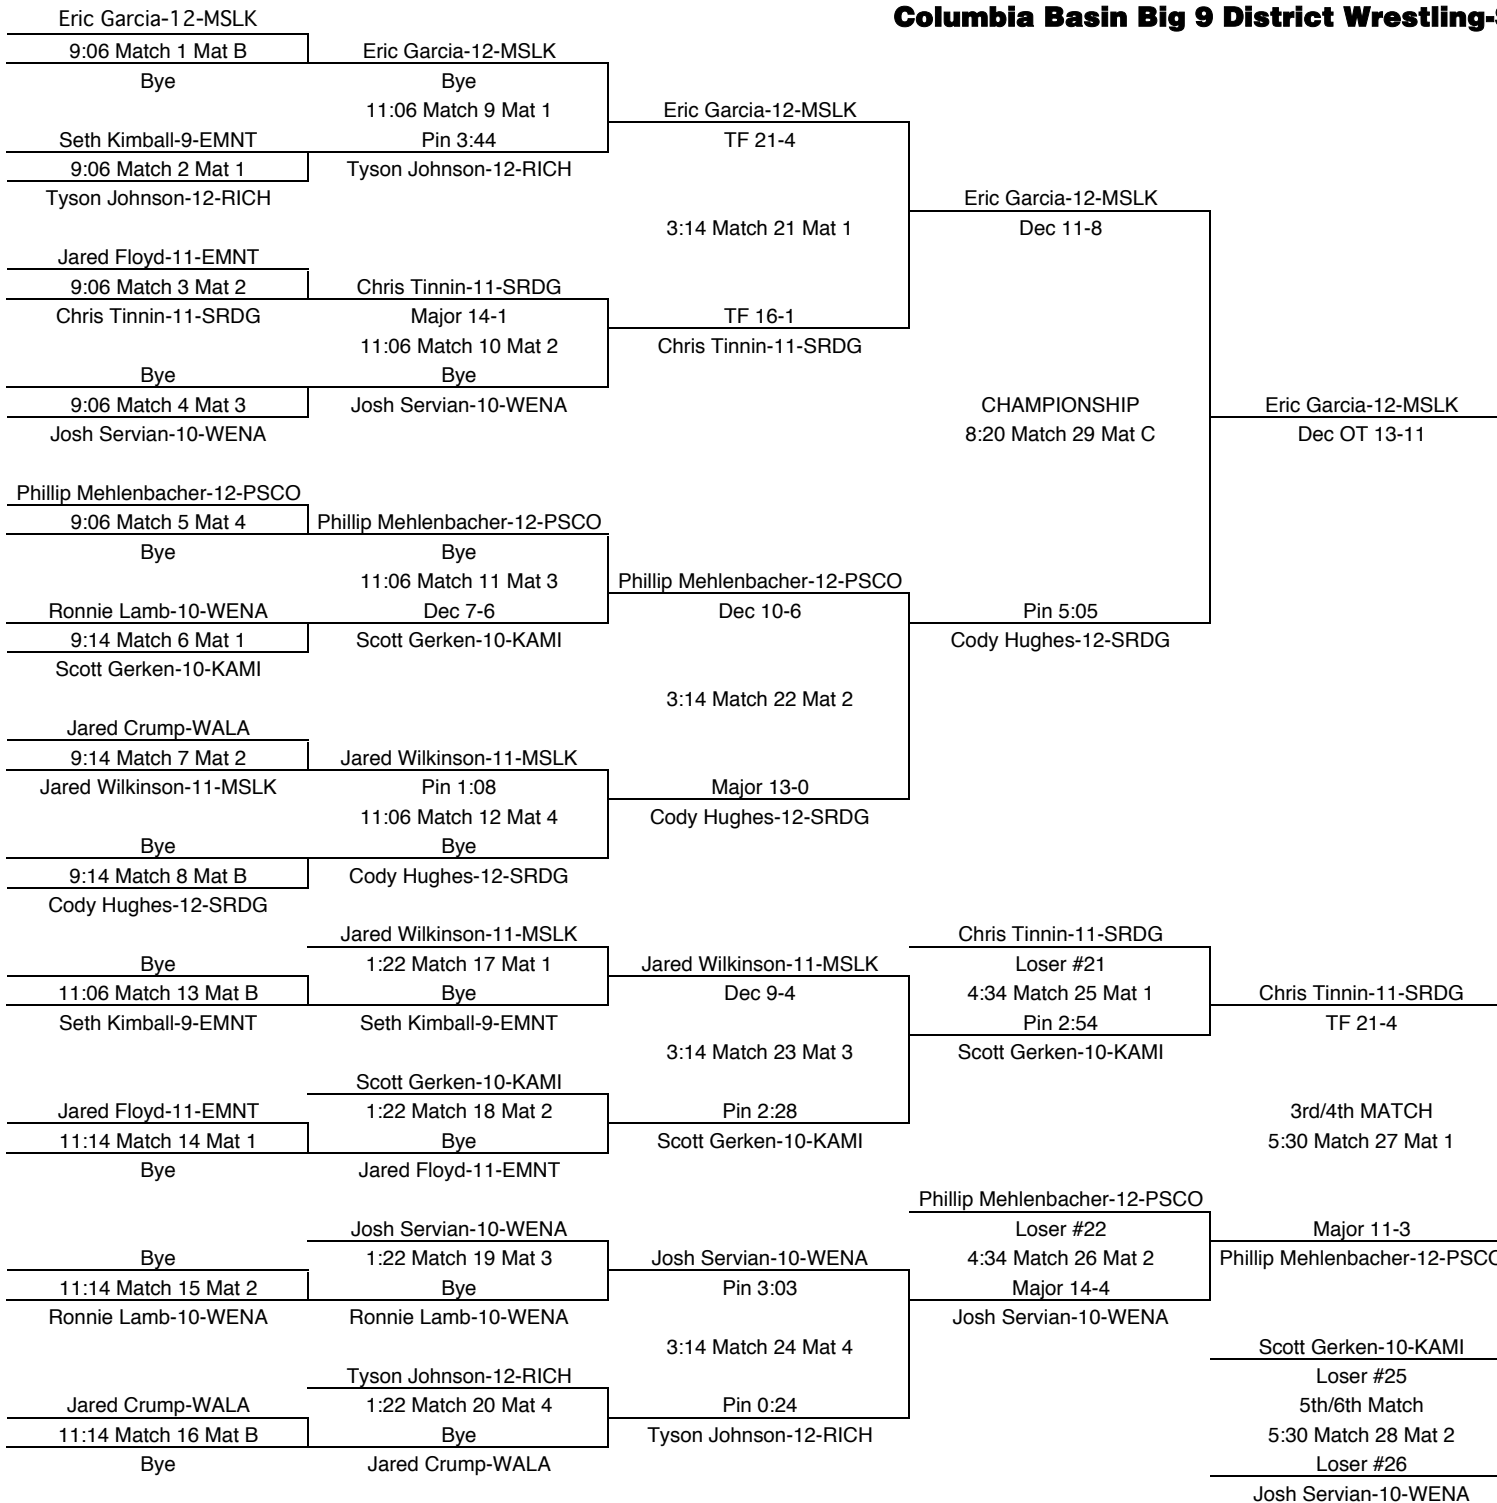

Columbia Basin Big 9 District Wrestling-Southridge-Feb. 7-8, 2003

152

TEAM POINTS-152	
0	DVIS-Davis
2	EMNT-Eastmont
0	EISN-Eisenhower
11	KAMI-Kamiakin
0	KNWK-Kennewick
28.5	MSLK-Moses Lake
13	PSCO-Pasco
7	RICH-Richland
39	SRDG-Southridge
1	WALA-Walla Walla
12.5	WENA-Wenatchee
FINAL PLACES-152	
1st	Eric Garcia-12-MSLK
2nd	Cody Hughes-12-SRDG
3rd	Chris Tinnin-11-SRDG
4th	Phillip Mehlenbacher-12-PSCO
5th	Josh Servian-10-WENA
6th	Scott Gerken-10-KAMI