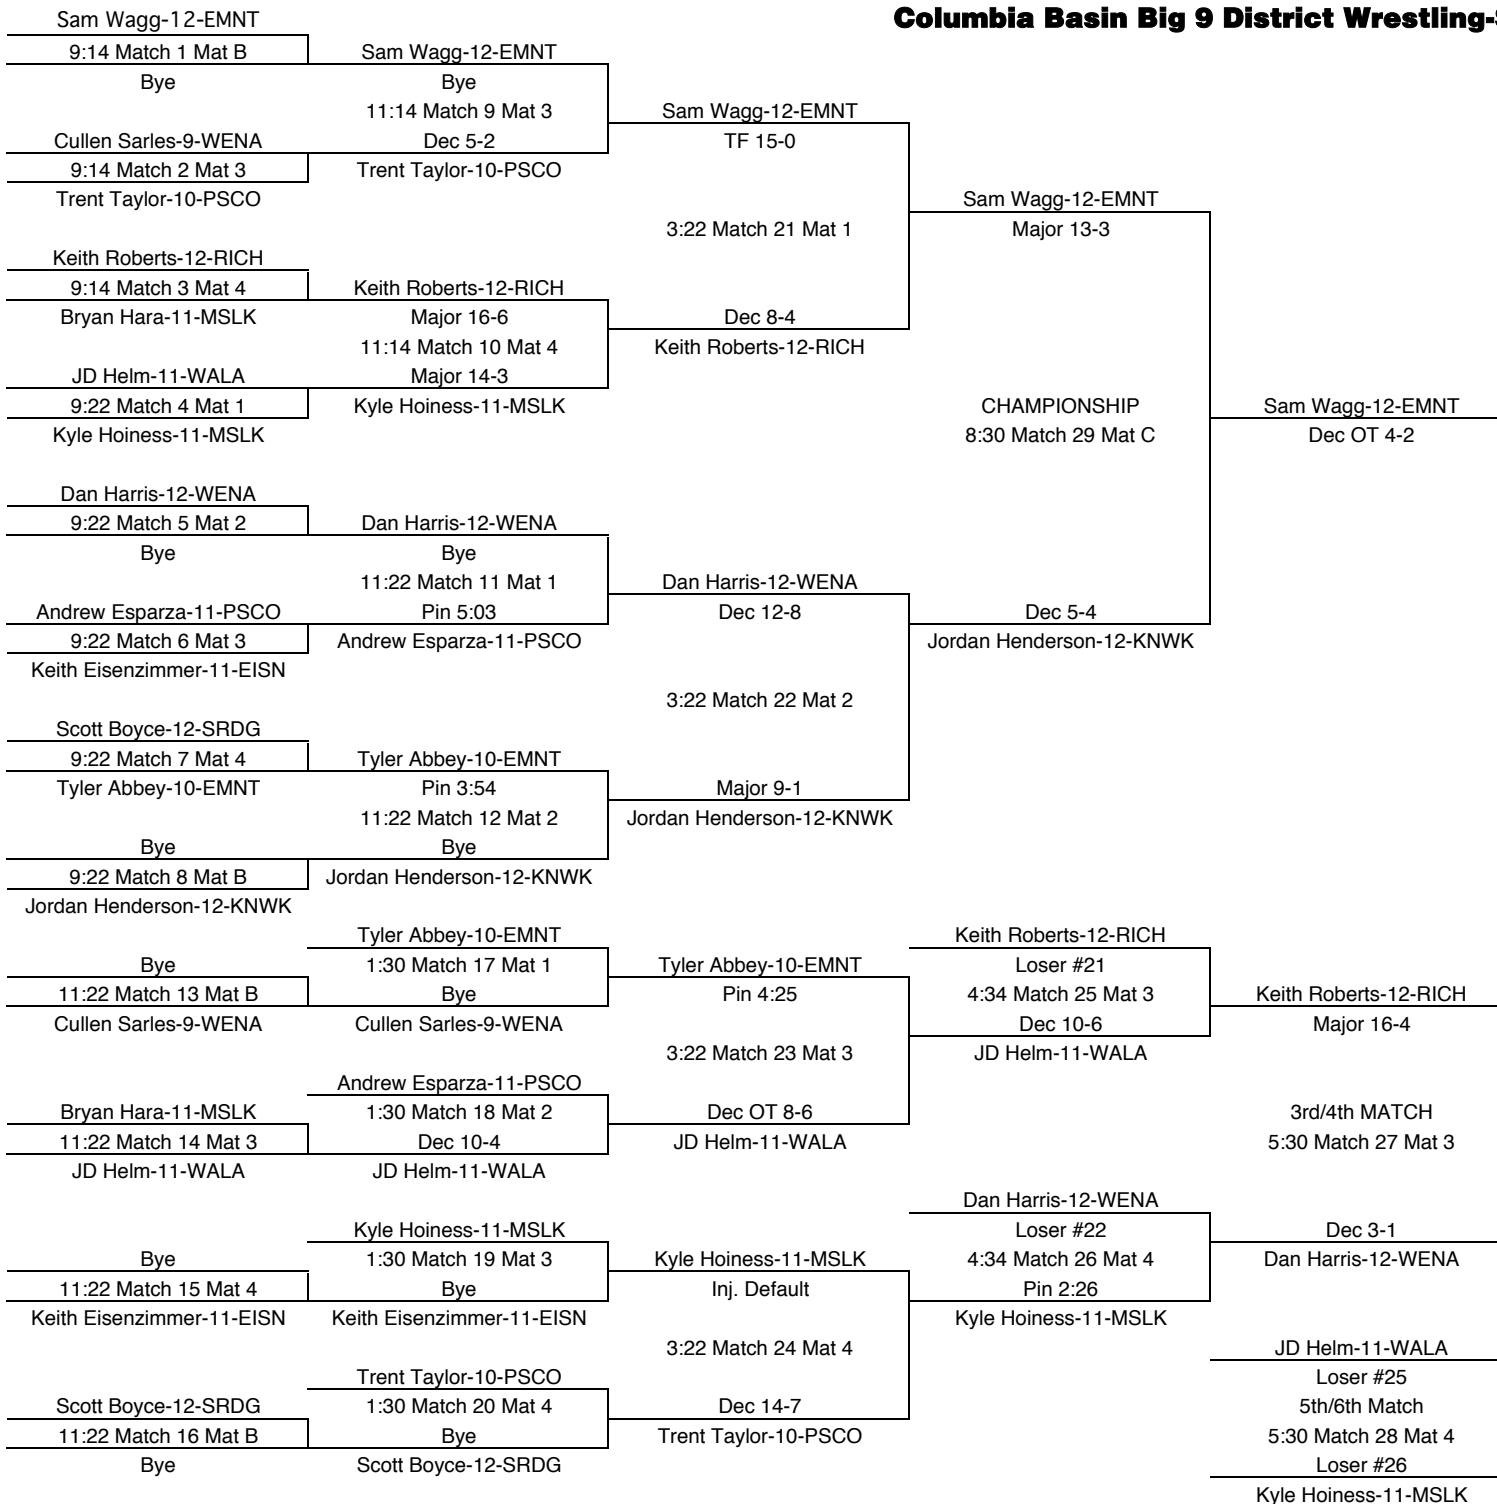

Columbia Basin Big 9 District Wrestling-Southridge-Feb. 7-8, 2003

160

TEAM POINTS-160	
0	DVIS-Davis
31.5	EMNT-Eastmont
1	EISN-Eisenhower
0	KAMI-Kamiakin
19	KNWK-Kennewick
14	MSLK-Moses Lake
7	PSCO-Pasco
14	RICH-Richland
1	SRDG-Southridge
6	WALA-Walla Walla
17	WENA-Wenatchee

FINAL PLACES-160	
1st	Sam Wagg-12-EMNT
2nd	Jordan Henderson-12-KNWK
3rd	Dan Harris-12-WENA
4th	Keith Roberts-12-RICH
5th	Kyle Hoiness-11-MSLK
6th	JD Helm-11-WALA