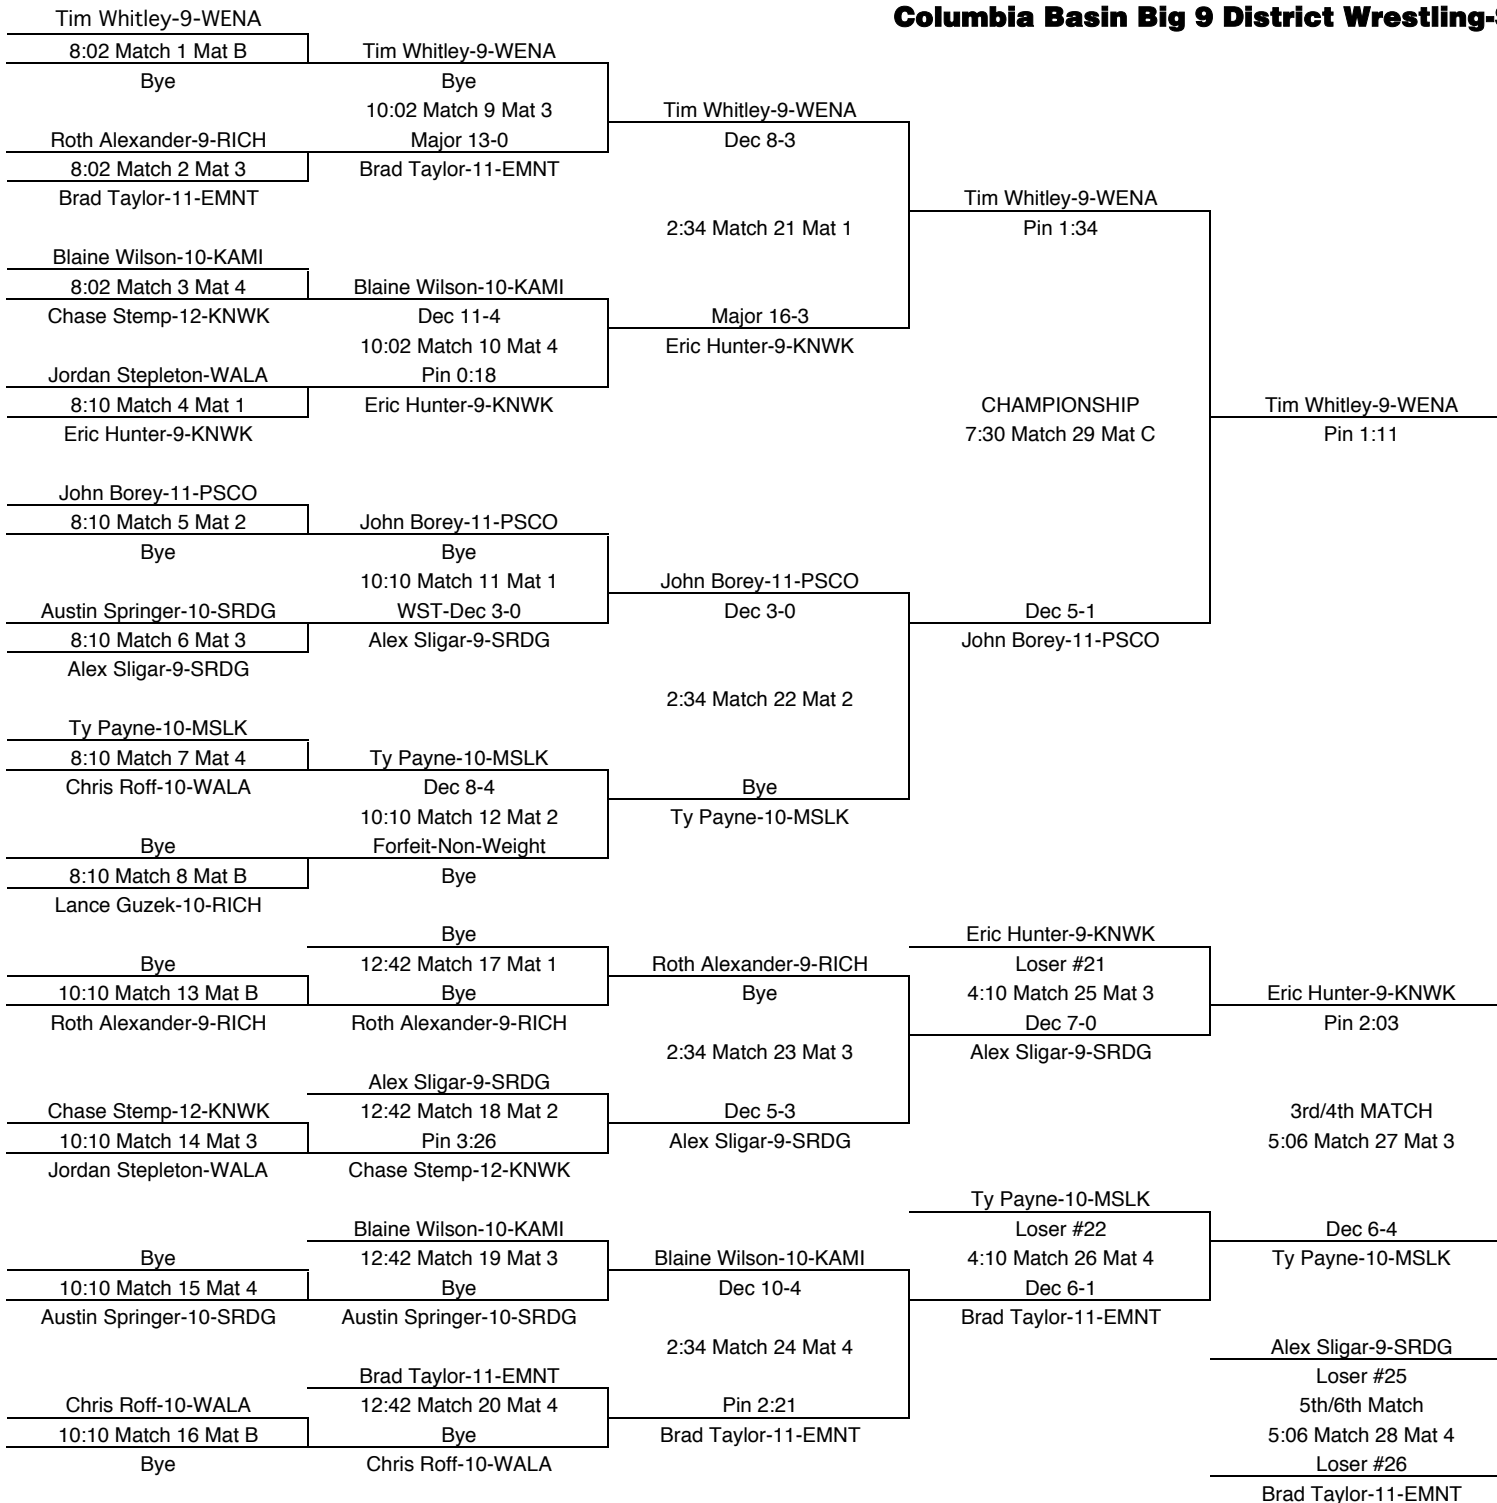

Columbia Basin Big 9 District Wrestling-Southridge-Feb. 7-8, 2003

125

TEAM POINTS-125	
0	DVIS-Davis
10	EMNT-Eastmont
0	EISN-Eisenhower
3	KAMI-Kamiakin
23	KNWK-Kennewick
12	MSLK-Moses Lake
18	PSCO-Pasco
2	RICH-Richland
12	SRDG-Southridge
1	WALA-Walla Walla
26	WENA-Wenatchee

FINAL PLACES-125	
1st	Tim Whitley-9-WENA
2nd	John Borey-11-PSCO
3rd	Eric Hunter-9-KNWK
4th	Ty Payne-10-MSLK
5th	Alex Sligar-9-SRDG
6th	Brad Taylor-11-EMNT