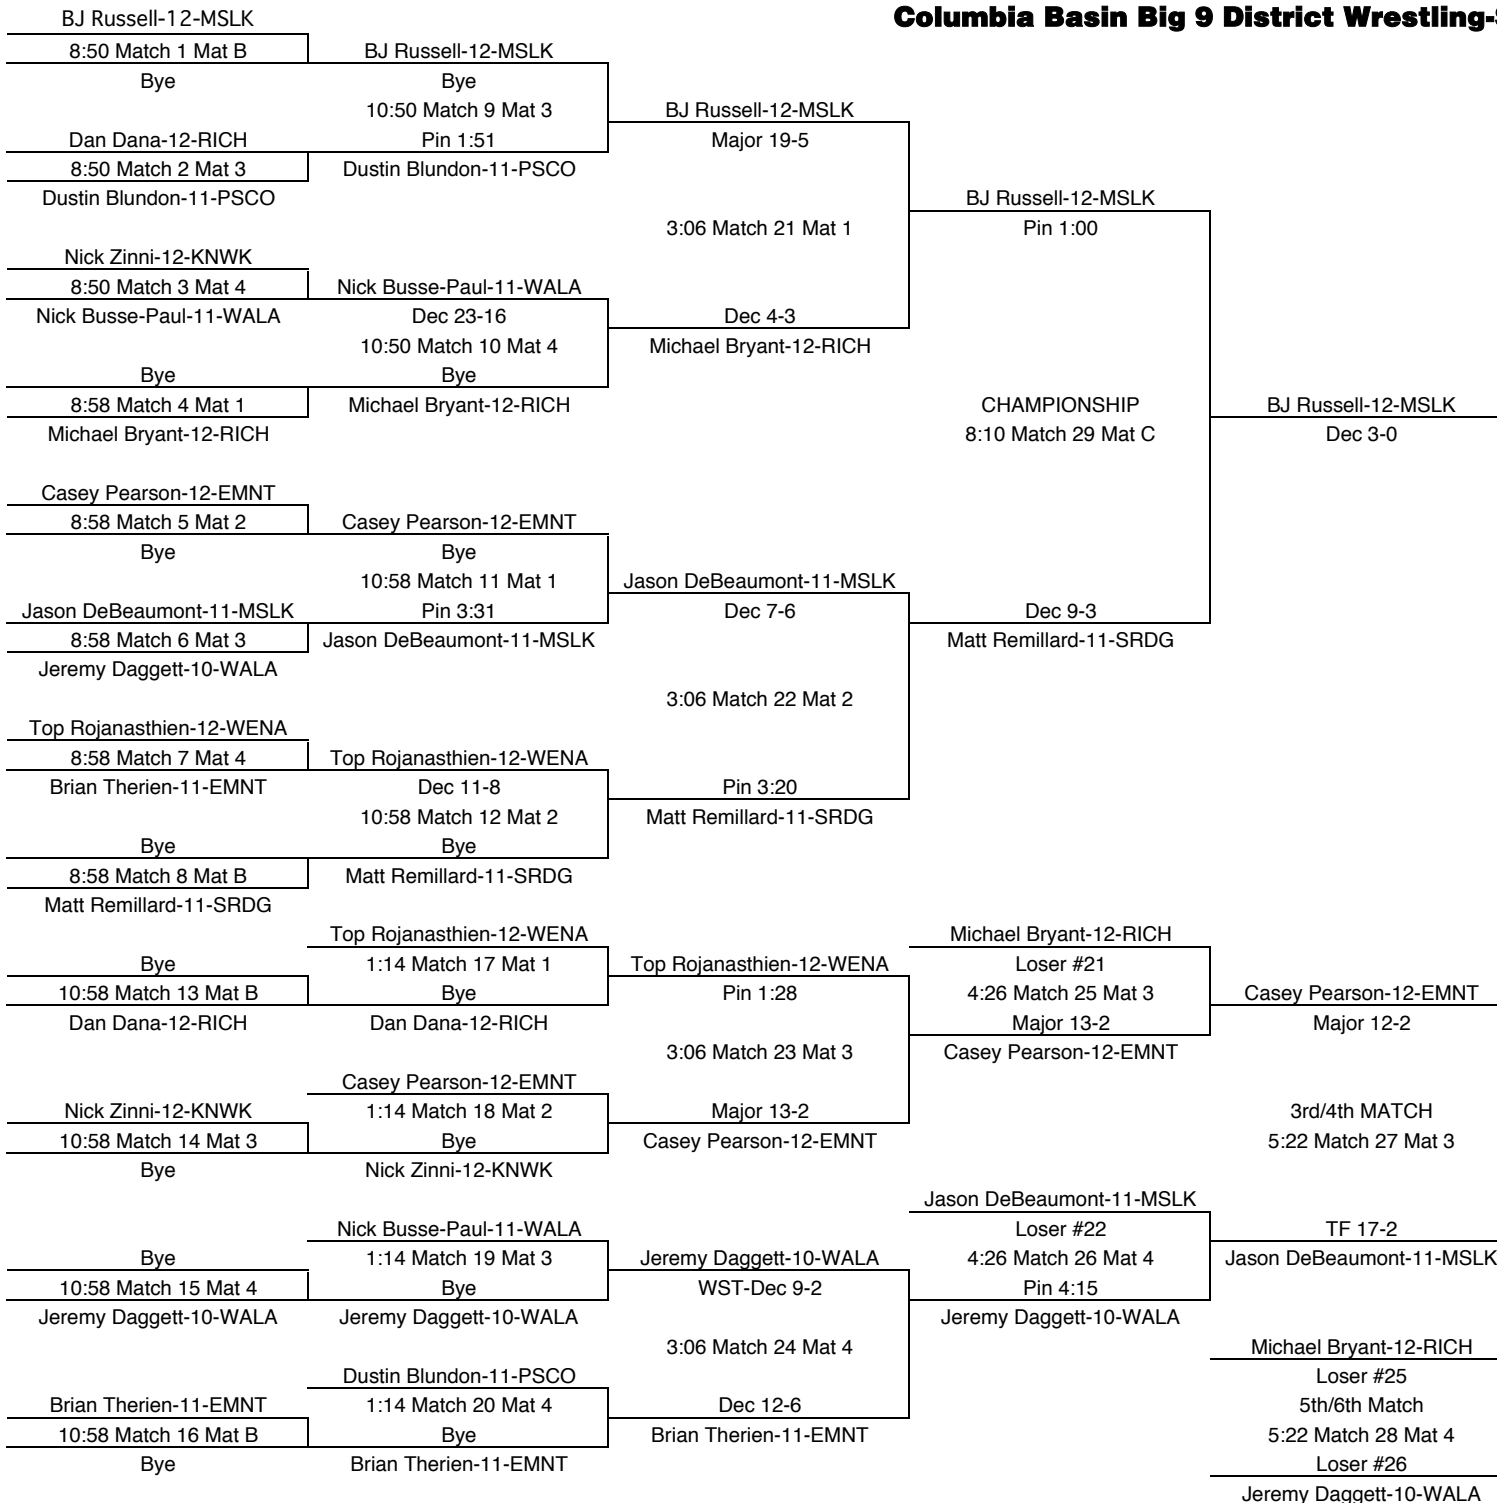

Columbia Basin Big 9 District Wrestling-Southridge-Feb. 7-8, 2003

145

TEAM POINTS-145	
0	DVIS-Davis
17	EMNT-Eastmont
0	EISN-Eisenhower
0	KAMI-Kamiakin
1	KNWK-Kennewick
40.5	MSLK-Moses Lake
4	PSCO-Pasco
10	RICH-Richland
20	SRDG-Southridge
12	WALA-Walla Walla
5	WENA-Wenatchee

FINAL PLACES-145	
1st	BJ Russell-12-MSLK
2nd	Matt Remillard-11-SRDG
3rd	Casey Pearson-12-EMNT
4th	Jason DeBeaumont-11-MSLK
5th	Michael Bryant-12-RICH
6th	Jeremy Daggett-10-WALA