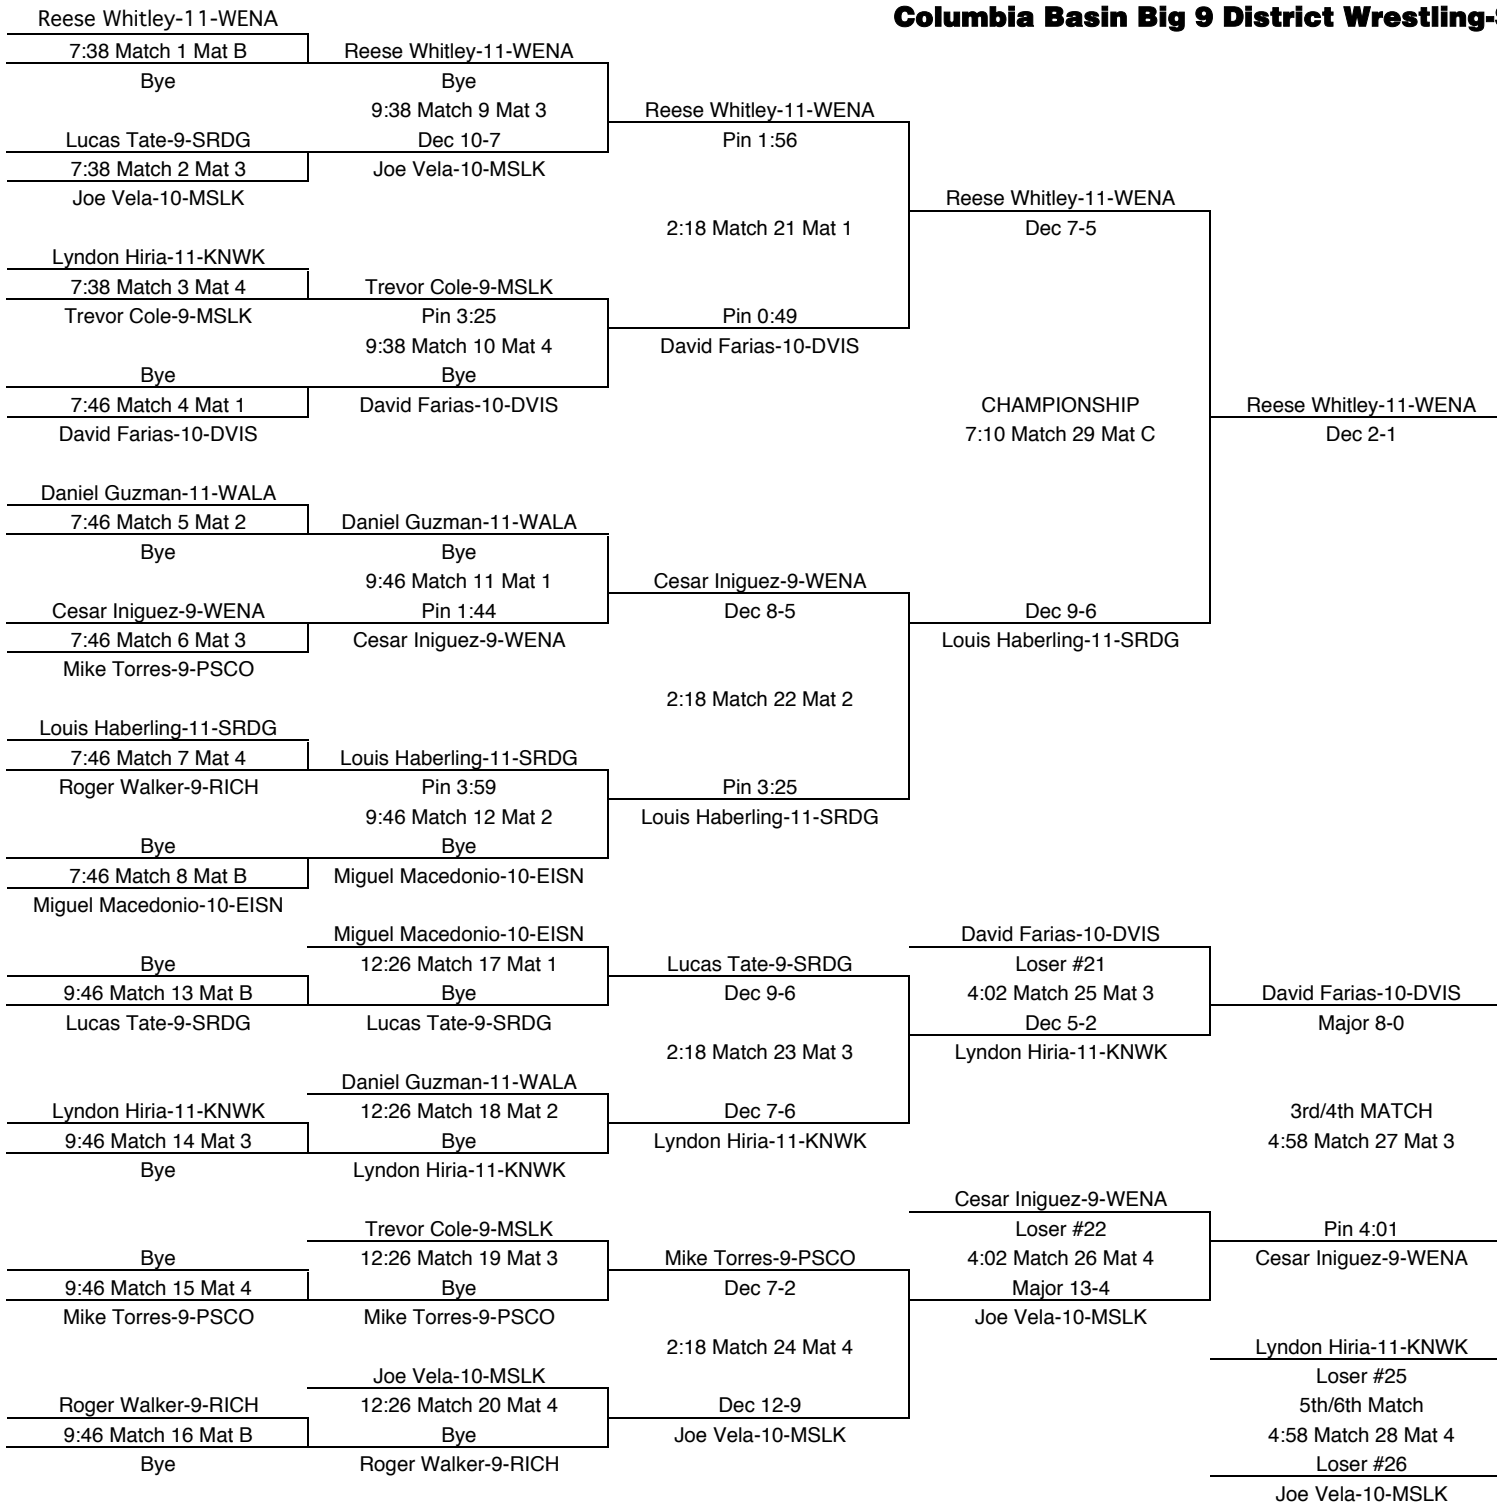

Columbia Basin Big 9 District Wrestling-Southridge-Feb. 7-8, 2003

112

TEAM POINTS-112	
17	DVIS-Davis
0	EMNT-Eastmont
0	EISN-Eisenhower
0	KAMI-Kamiakin
8	KNWK-Kennewick
12	MSLK-Moses Lake
2	PSCO-Pasco
1	RICH-Richland
24	SRDG-Southridge
0	WALA-Walla Walla
40	WENA-Wenatchee
FINAL PLACES-112	
1st	Reese Whitley-11-WENA
2nd	Louis Haberling-11-SRDG
3rd	David Farias-10-DVIS
4th	Cesar Iniguez-9-WENA
5th	Lyndon Hiria-11-KNWK
6th	Joe Vela-10-MSLK