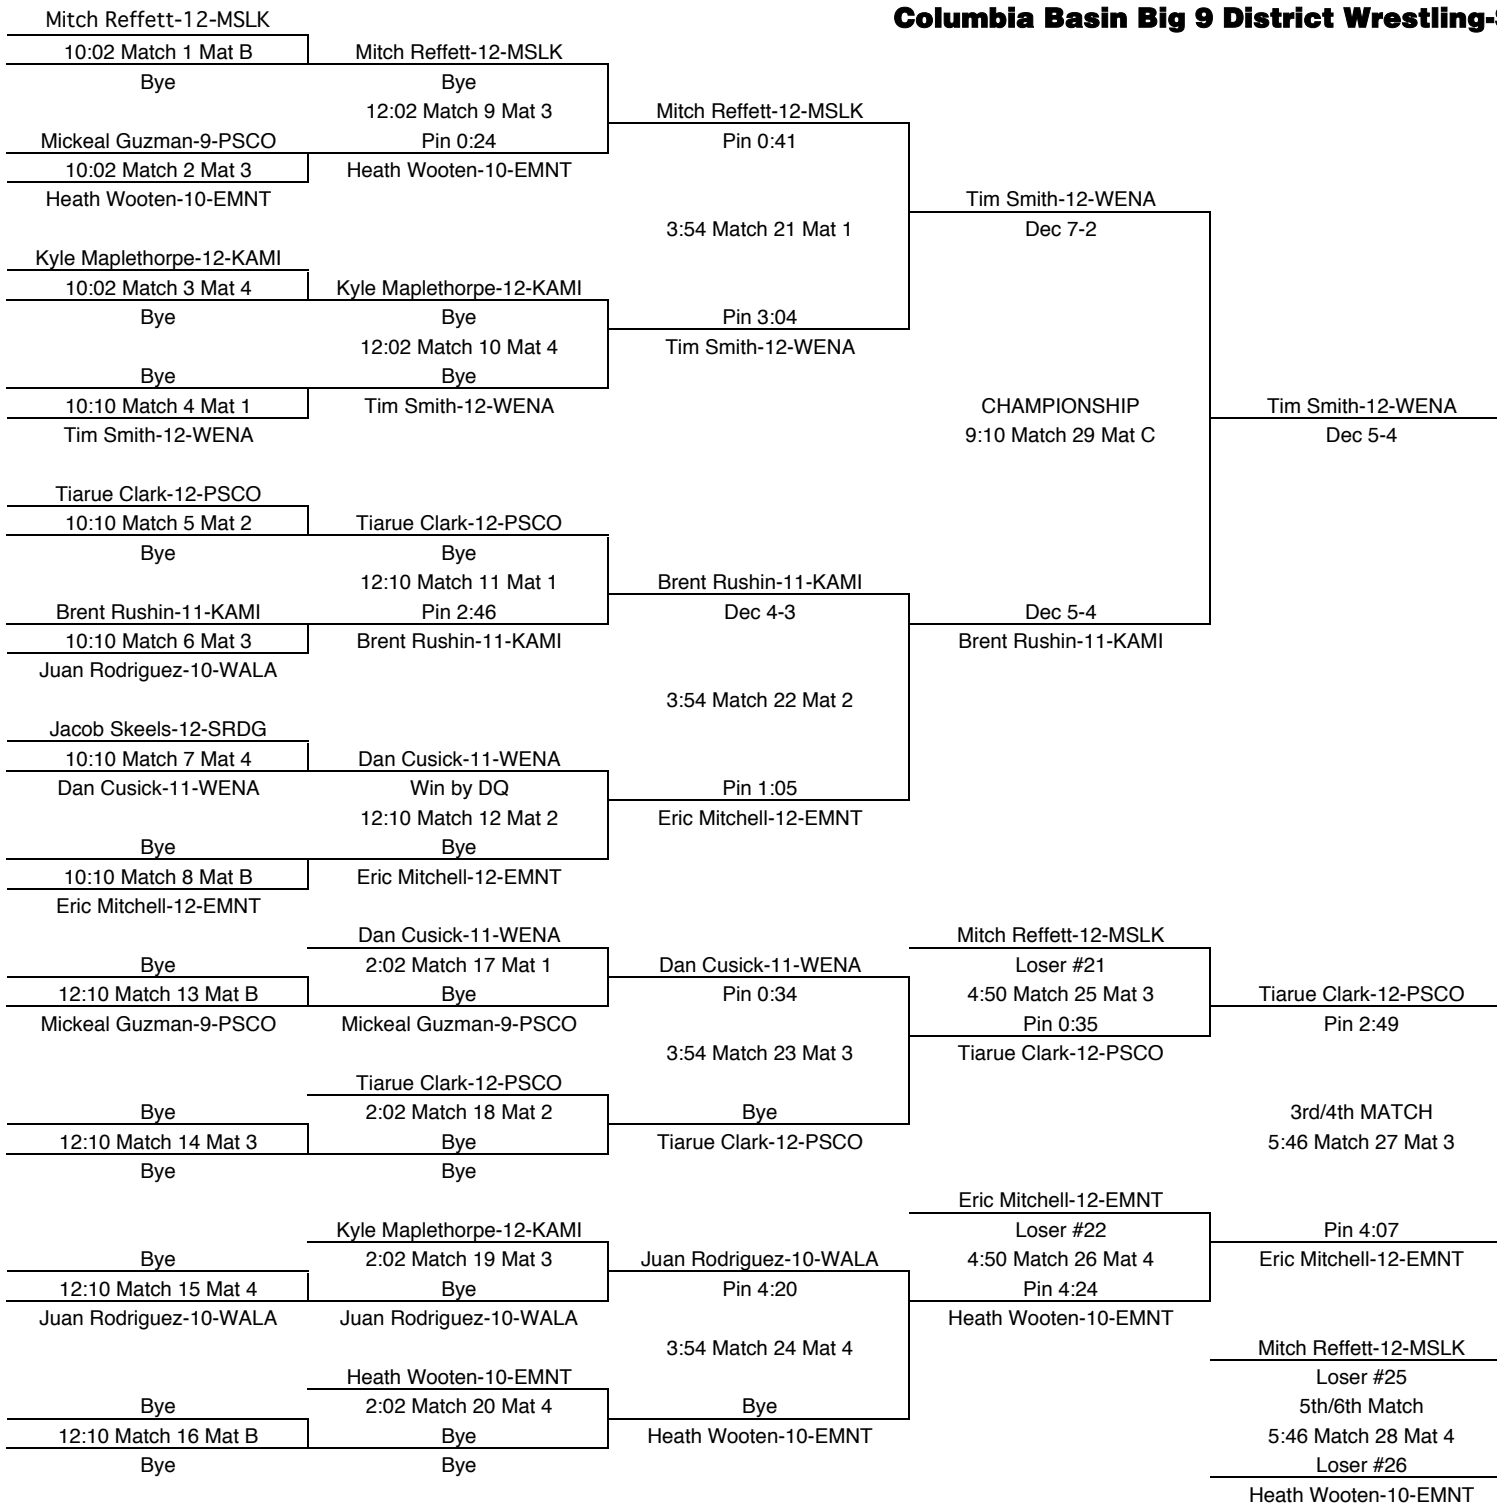

Columbia Basin Big 9 District Wrestling-Southridge-Feb. 7-8, 2003

275

TEAM POINTS-275	
0	DVIS-Davis
35	EMNT-Eastmont
0	EISN-Eisenhower
20	KAMI-Kamiakin
0	KNWK-Kennewick
9	MSLK-Moses Lake
15	PSCO-Pasco
0	RICH-Richland
0	SRDG-Southridge
4	WALA-Walla Walla
31	WENA-Wenatchee
FINAL PLACES-275	
1st	Tim Smith-12-WENA
2nd	Brent Rushin-11-KAMI
3rd	Eric Mitchell-12-EMNT
4th	Tiarue Clark-12-PSCO
5th	Heath Wooten-10-EMNT
6th	Mitch Reffett-12-MSLK