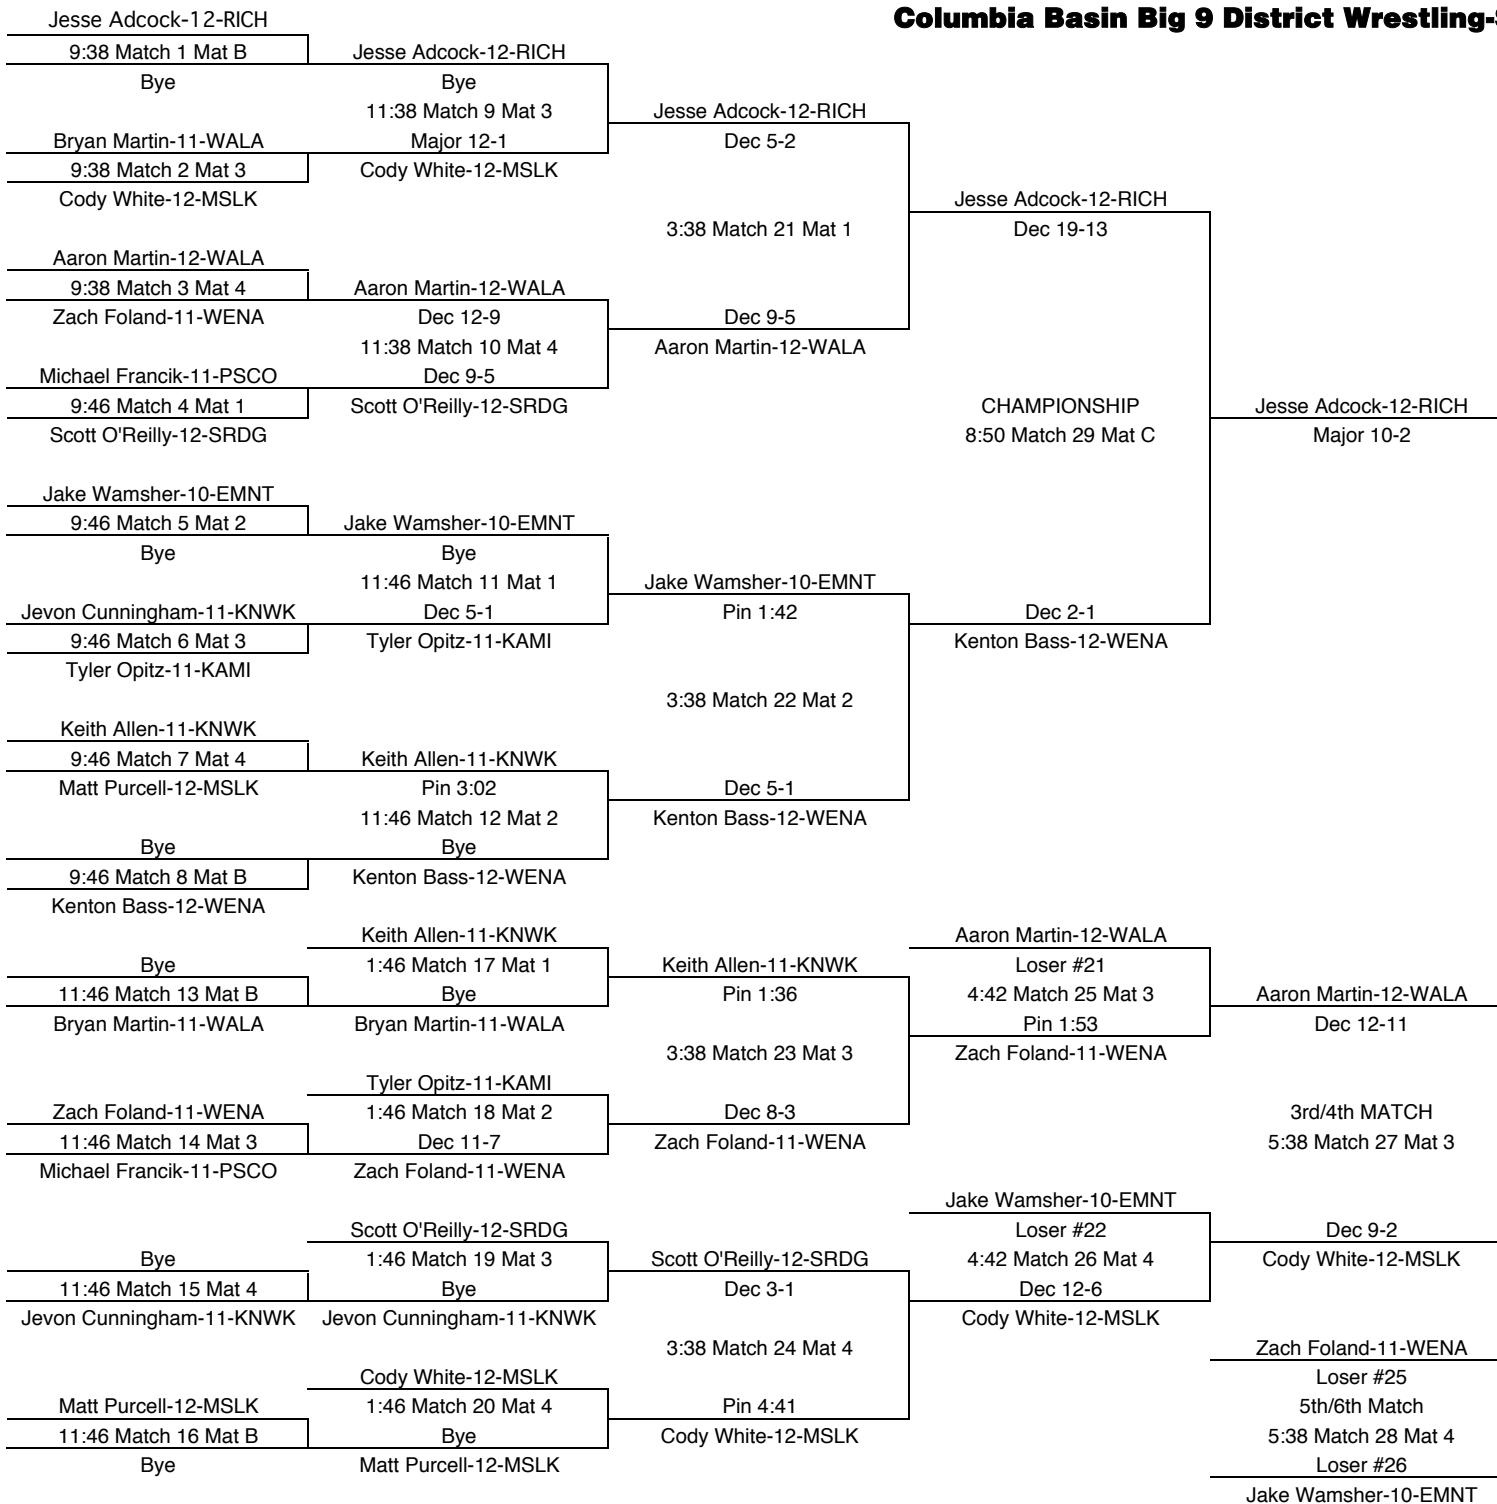

Columbia Basin Big 9 District Wrestling-Southridge-Feb. 7-8, 2003

189

TEAM POINTS-189	
0	DVIS-Davis
9	EMNT-Eastmont
0	EISN-Eisenhower
2	KAMI-Kamiakin
8	KNWK-Kennewick
18	MSLK-Moses Lake
0	PSCO-Pasco
23	RICH-Richland
3	SRDG-Southridge
13	WALA-Walla Walla
30	WENA-Wenatchee
FINAL PLACES-189	
1st	Jesse Adcock-12-RICH
2nd	Kenton Bass-12-WENA
3rd	Cody White-12-MSLK
4th	Aaron Martin-12-WALA
5th	Zach Foland-11-WENA
6th	Jake Wamsher-10-EMNT