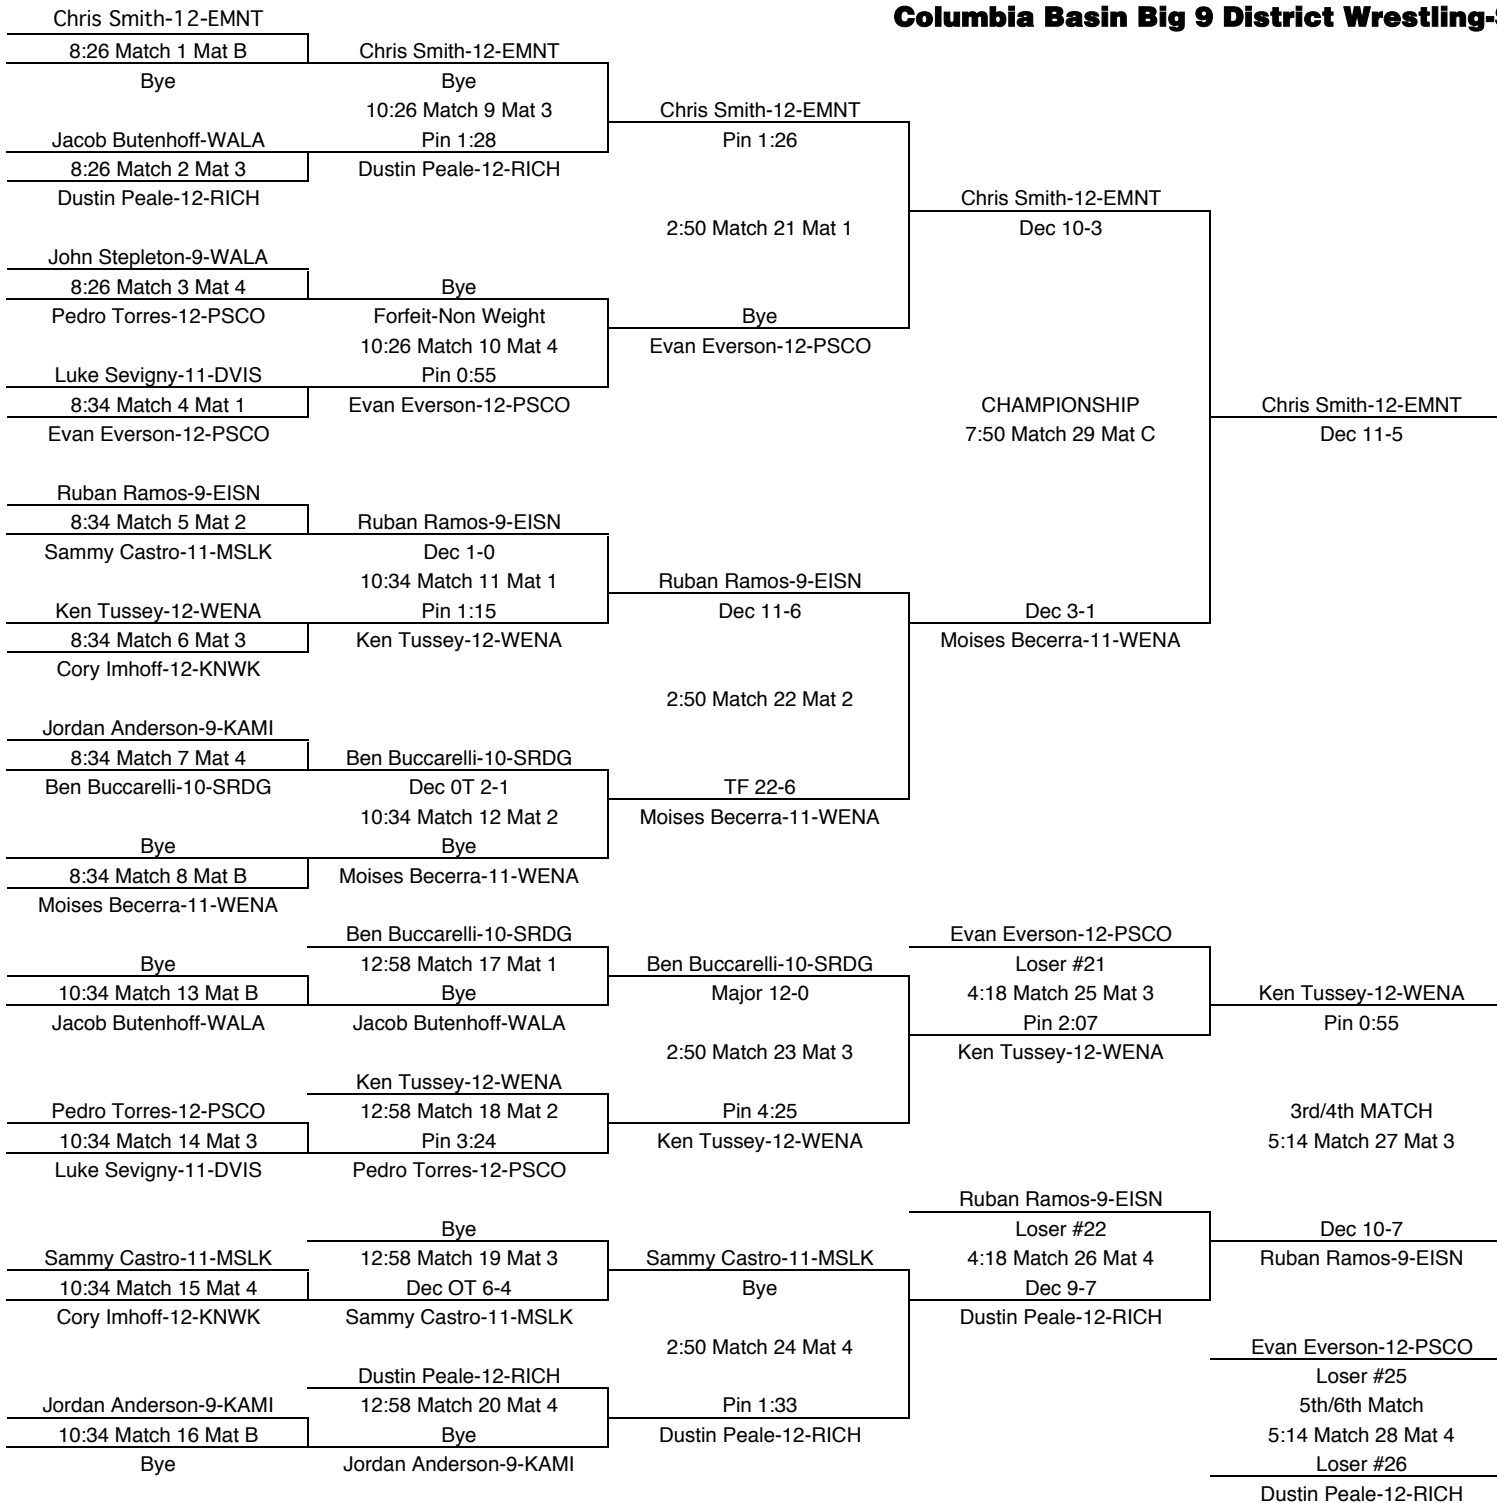

Columbia Basin Big 9 District Wrestling-Southridge-Feb. 7-8, 2003

135

TEAM POINTS-135	
0	DVIS-Davis
24	EMNT-Eastmont
12	EISN-Eisenhower
1	KAMI-Kamiakin
0	KNWK-Kennewick
2	MSLK-Moses Lake
14	PSCO-Pasco
11	RICH-Richland
4	SRDG-Southridge
1	WALA-Walla Walla
42.5	WENA-Wenatchee
FINAL PLACES-135	
1st	Chris Smith-12-EMNT
2nd	Moises Becerra-11-WENA
3rd	Ken Tussey-12-WENA
4th	Ruban Ramos-9-EISN
5th	Evan Everson-12-PSCO
6th	Dustin Peale-12-RICH