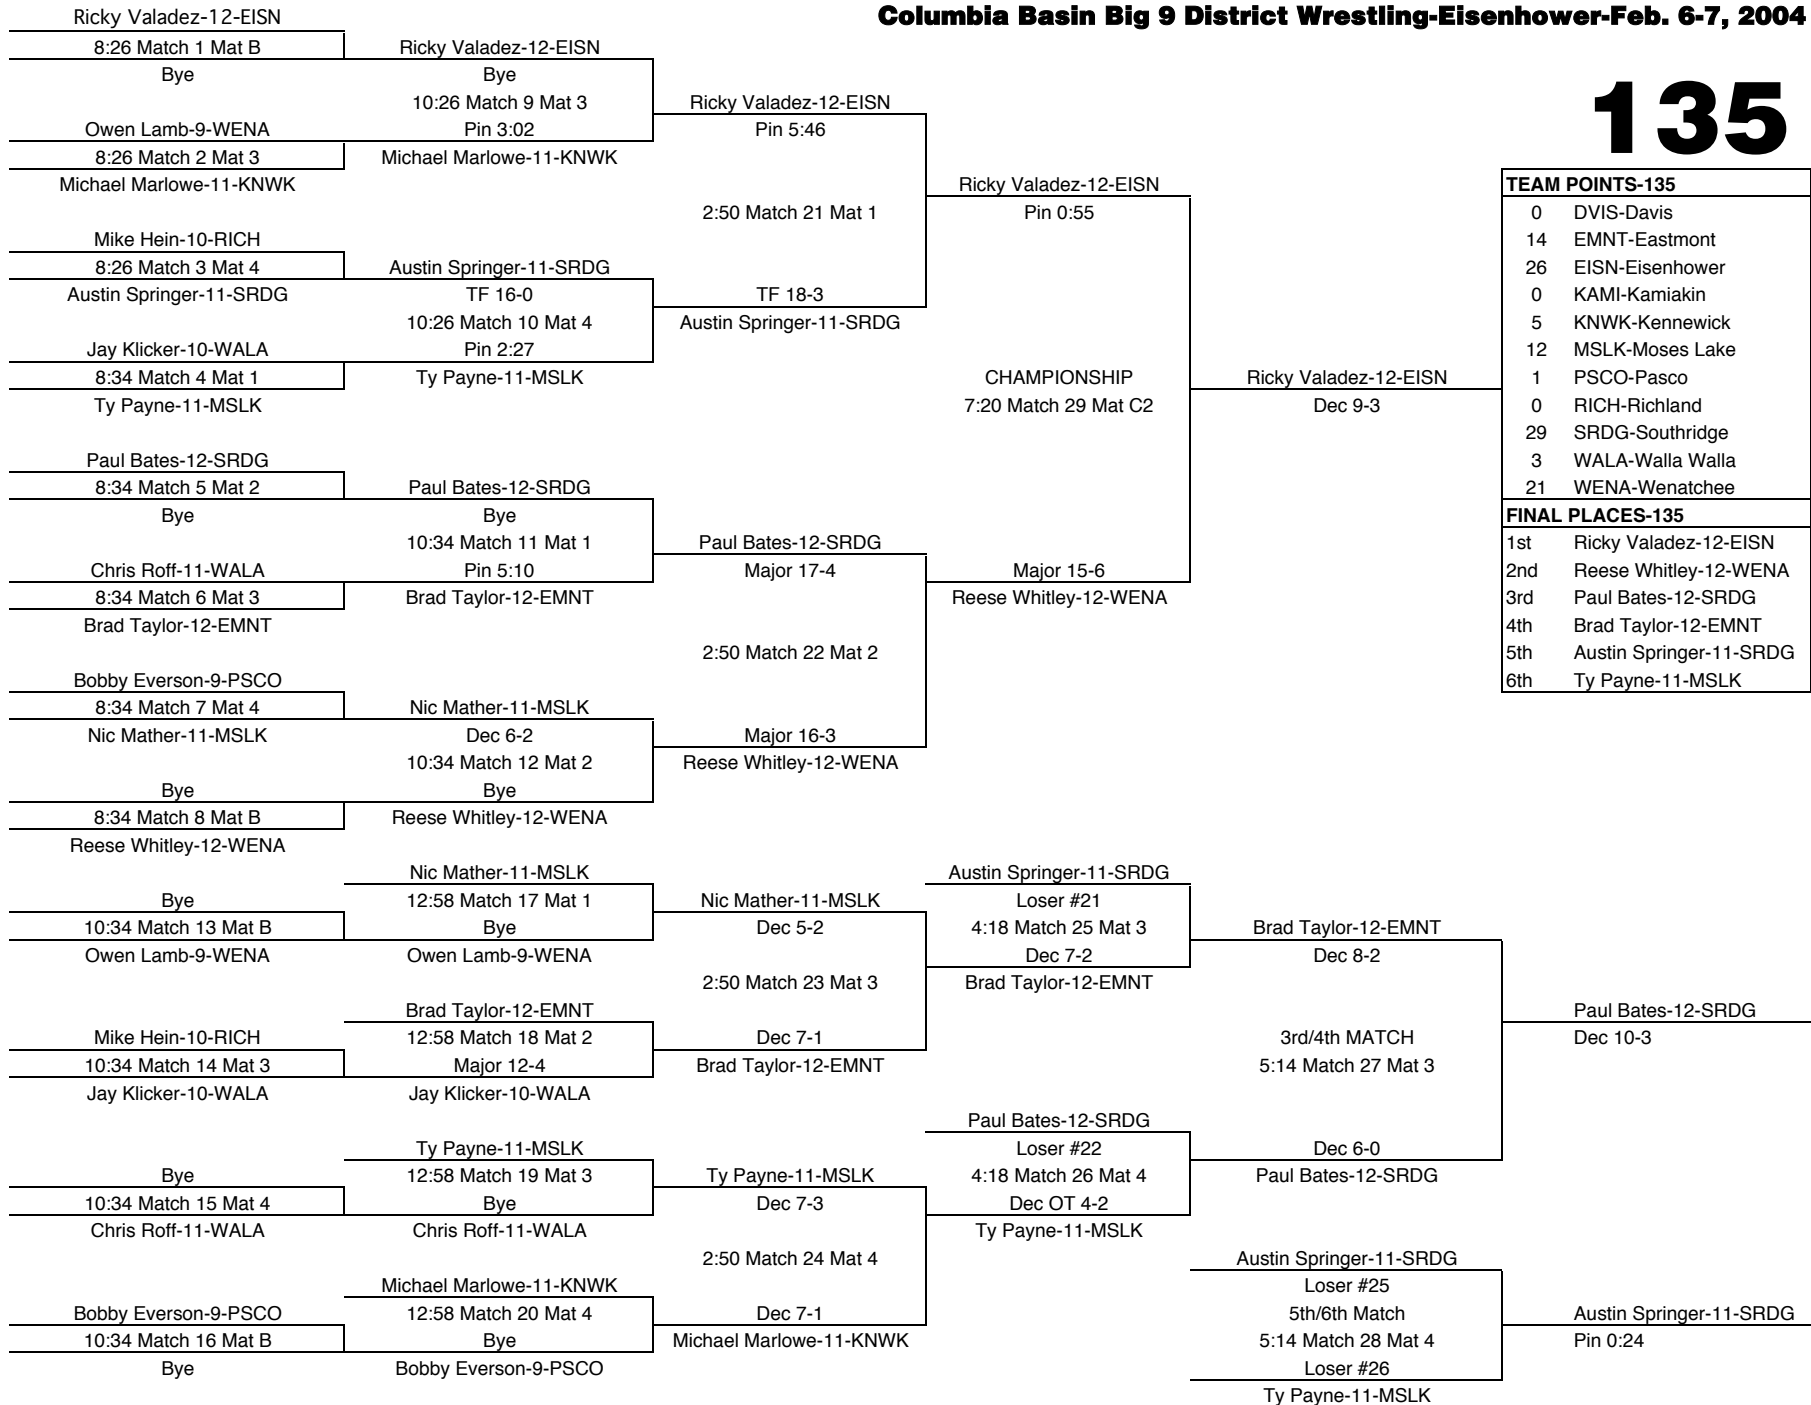

Columbia Basin Big 9 District Wrestling-Eisenhower-Feb. 6-7, 2004

135