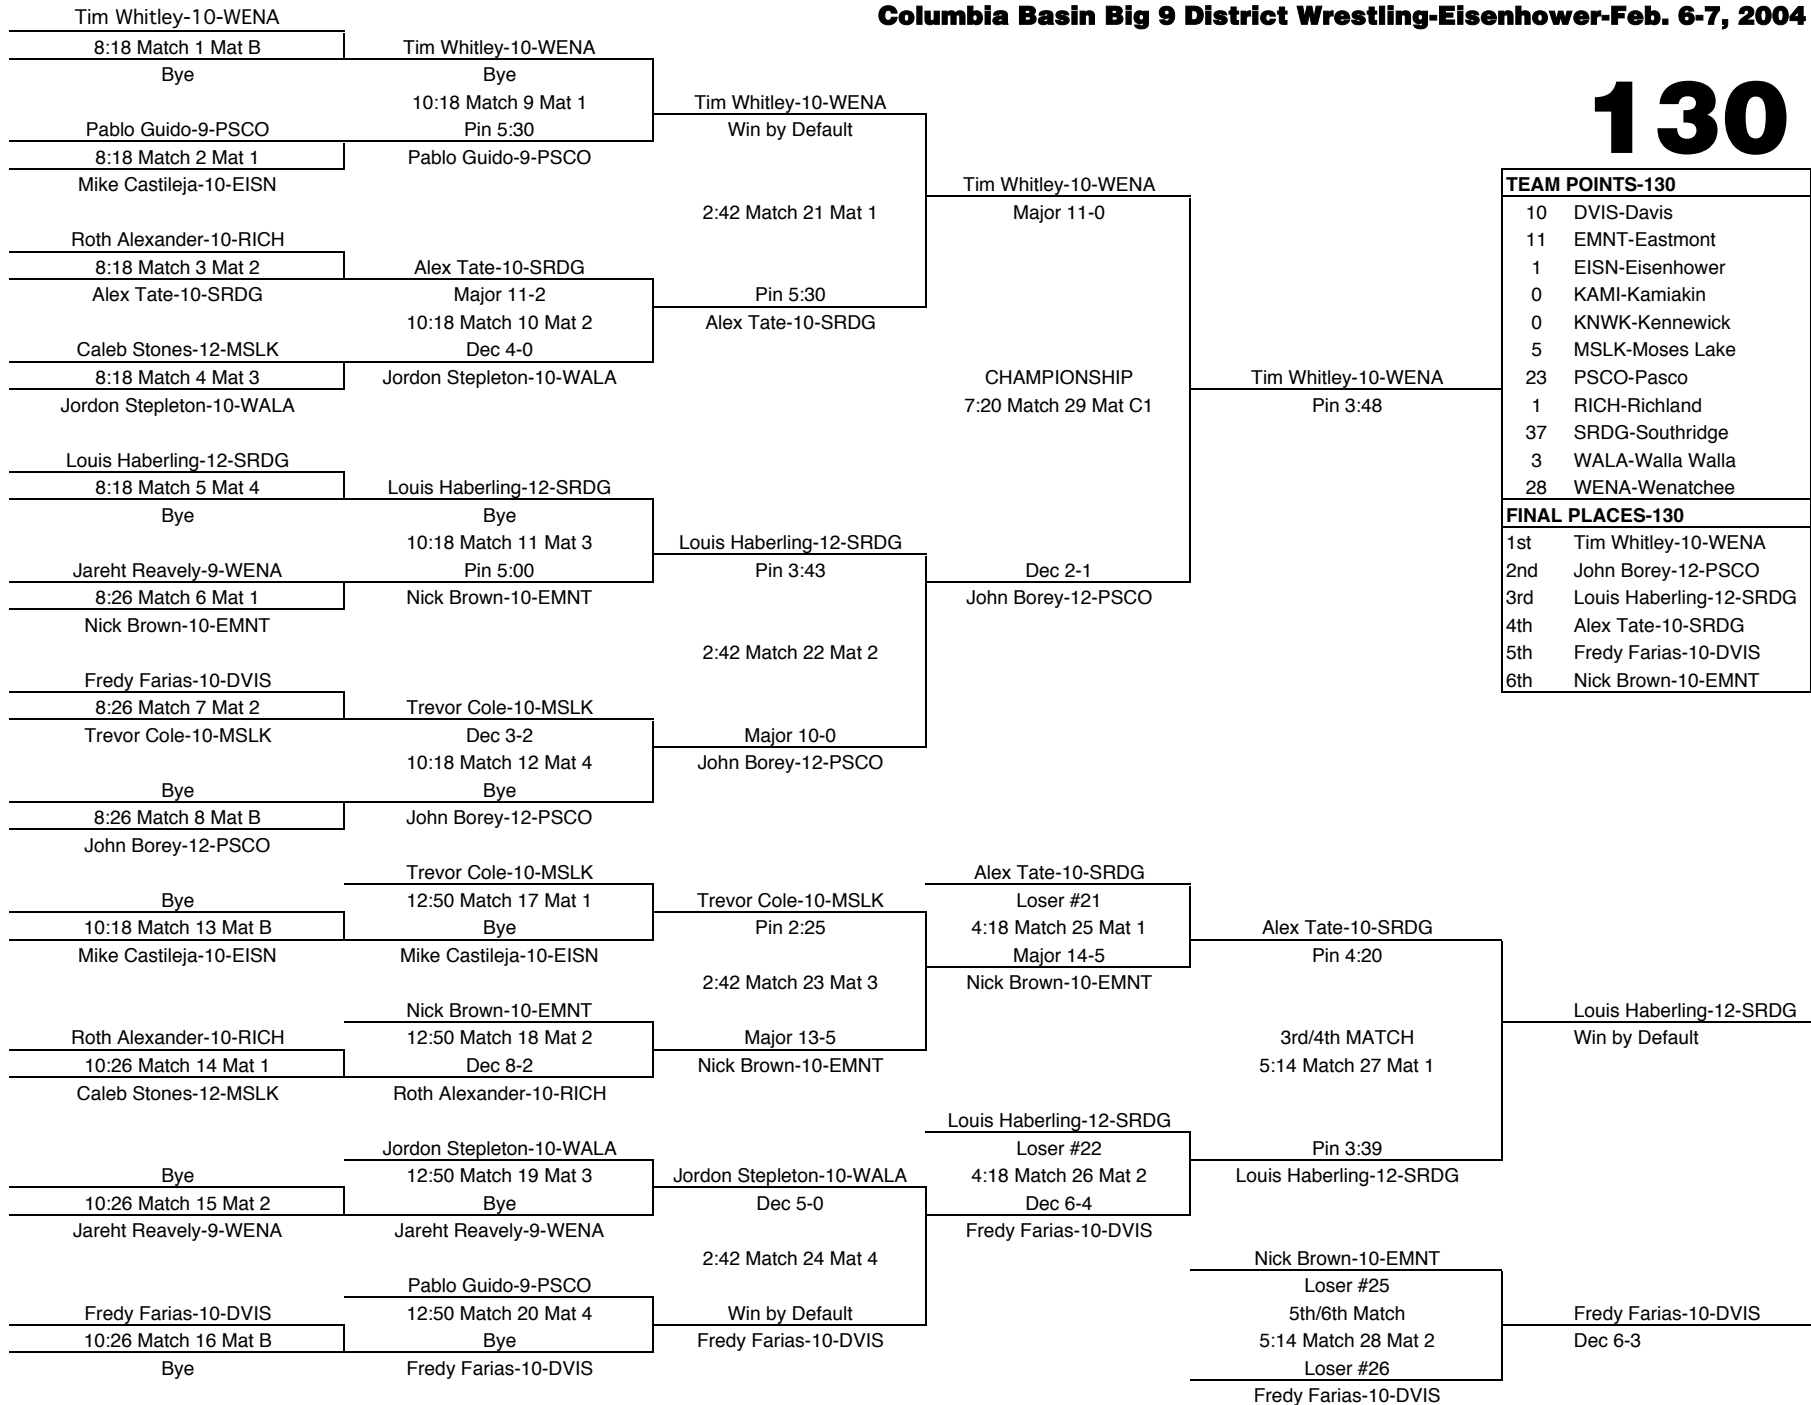

Columbia Basin Big 9 District Wrestling-Eisenhower-Feb. 6-7, 2004

130