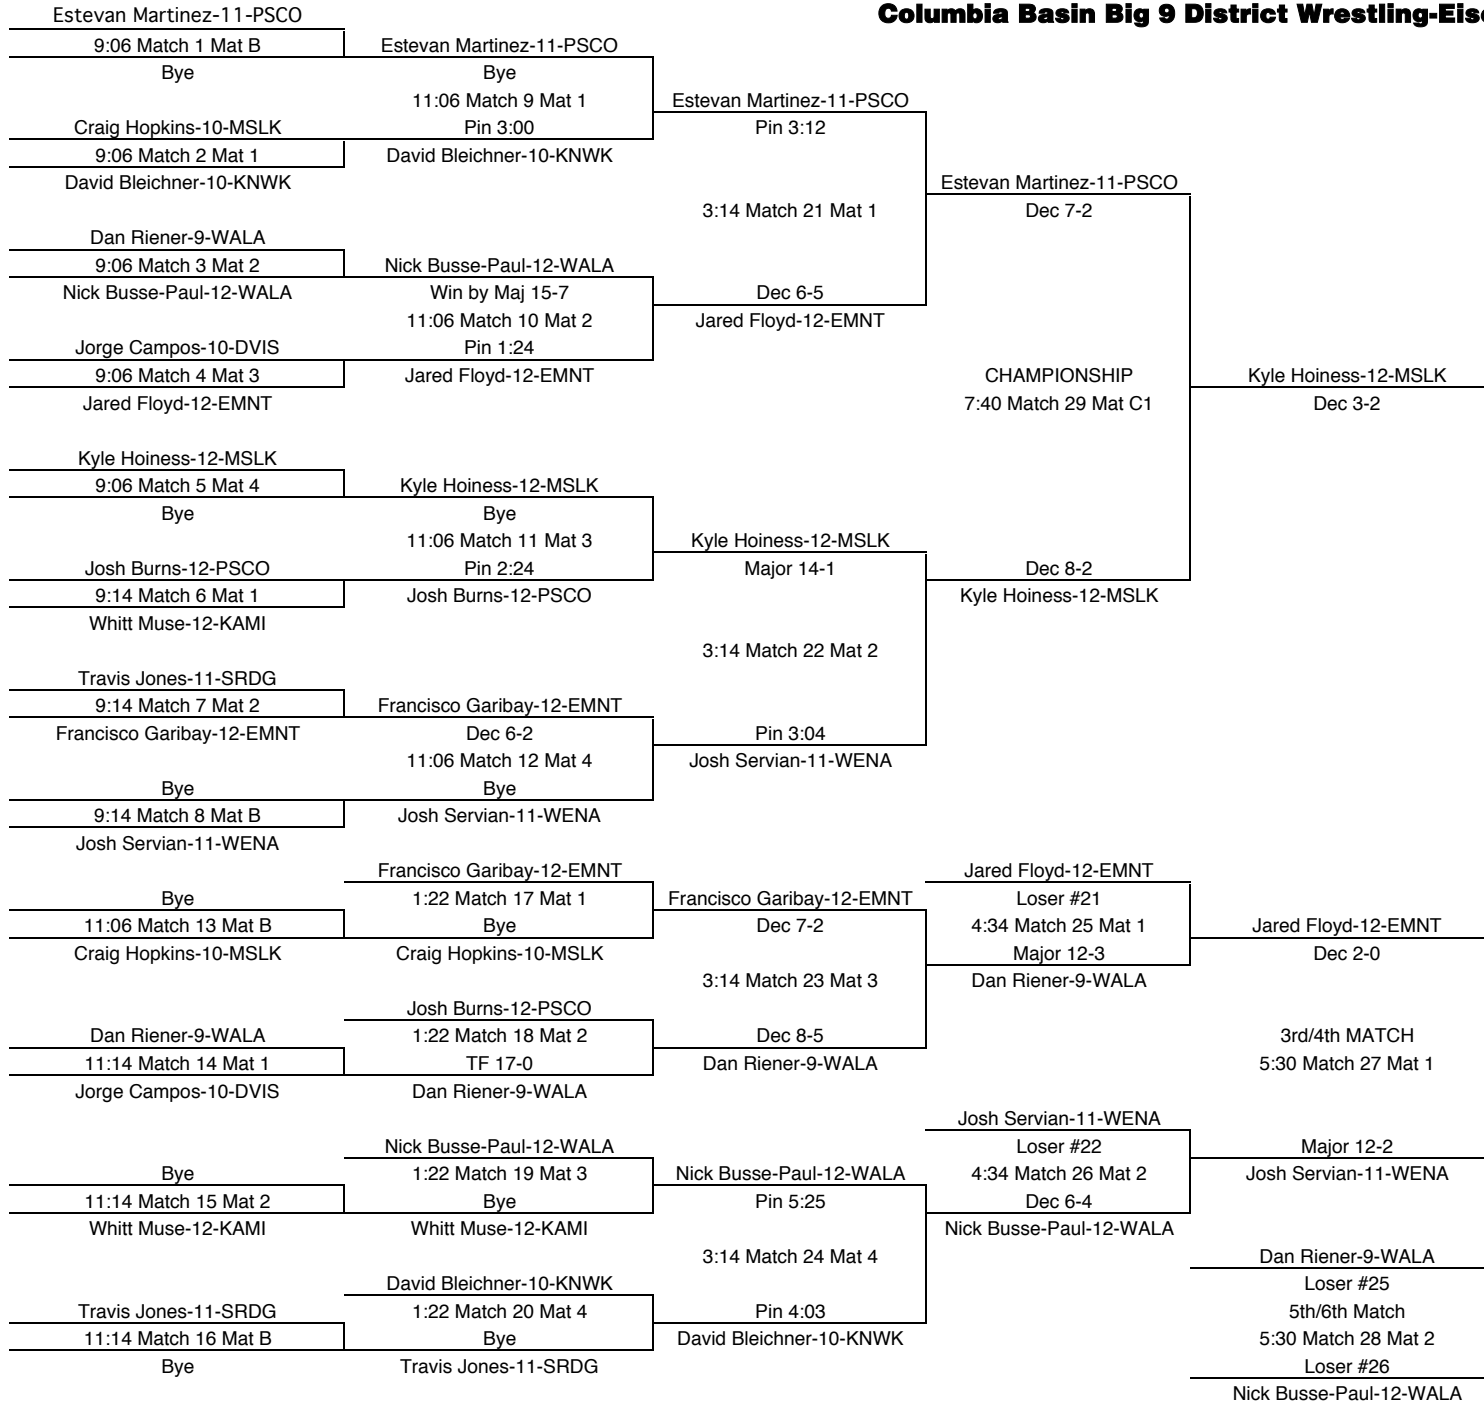

Columbia Basin Big 9 District Wrestling-Eisenhower-Feb. 6-7, 2004

145

| TEAM POINTS-145 | |
|------------------|------------------------|
| 0 | DVIS-Davis |
| 20 | EMNT-Eastmont |
| 5 | EISN-Eisenhower |
| 28 | KAMI-Kamiakin |
| 1 | KNWK-Kennewick |
| 18.5 | MSLK-Moses Lake |
| 15 | PSCO-Pasco |
| 0 | RICH-Richland |
| 11 | SRDG-Southridge |
| 19 | WALA-Walla Walla |
| 1 | WENA-Wenatchee |
| FINAL PLACES-145 | |
| 1st | Tyler Sherfey-12-KAMI |
| 2nd | Adam Heffner-11-EMNT |
| 3rd | Sam Castro-12-MSLK |
| 4th | John Stepleton-12-WALA |
| 5th | Brandon Kiehn-9-PSCO |
| 6th | Alex Sligar-10-SRDG |

Sam Castro-12-MSLK
Win by Default

Brandon Kiehn-9-PSCO
Dec 4-1

Columbia Basin Big 9 District Wrestling-Eisenhower-Feb. 6-7, 2004

152

| TEAM POINTS-152 | |
|------------------|--------------------------|
| 0 | DVIS-Davis |
| 17 | EMNT-Eastmont |
| 0 | EISN-Eisenhower |
| 1 | KAMI-Kamiakin |
| 7 | KNWK-Kennewick |
| 24 | MSLK-Moses Lake |
| 24 | PSCO-Pasco |
| 0 | RICH-Richland |
| 1 | SRDG-Southridge |
| 23.5 | WALA-Walla Walla |
| 17 | WENA-Wenatchee |
| FINAL PLACES-152 | |
| 1st | Kyle Hoiness-12-MSLK |
| 2nd | Estevan Martinez-11-PSCO |
| 3rd | Josh Servian-11-WENA |
| 4th | Jared Floyd-12-EMNT |
| 5th | Nick Busse-Paul-12-WALA |
| 6th | Dan Riener-9-WALA |