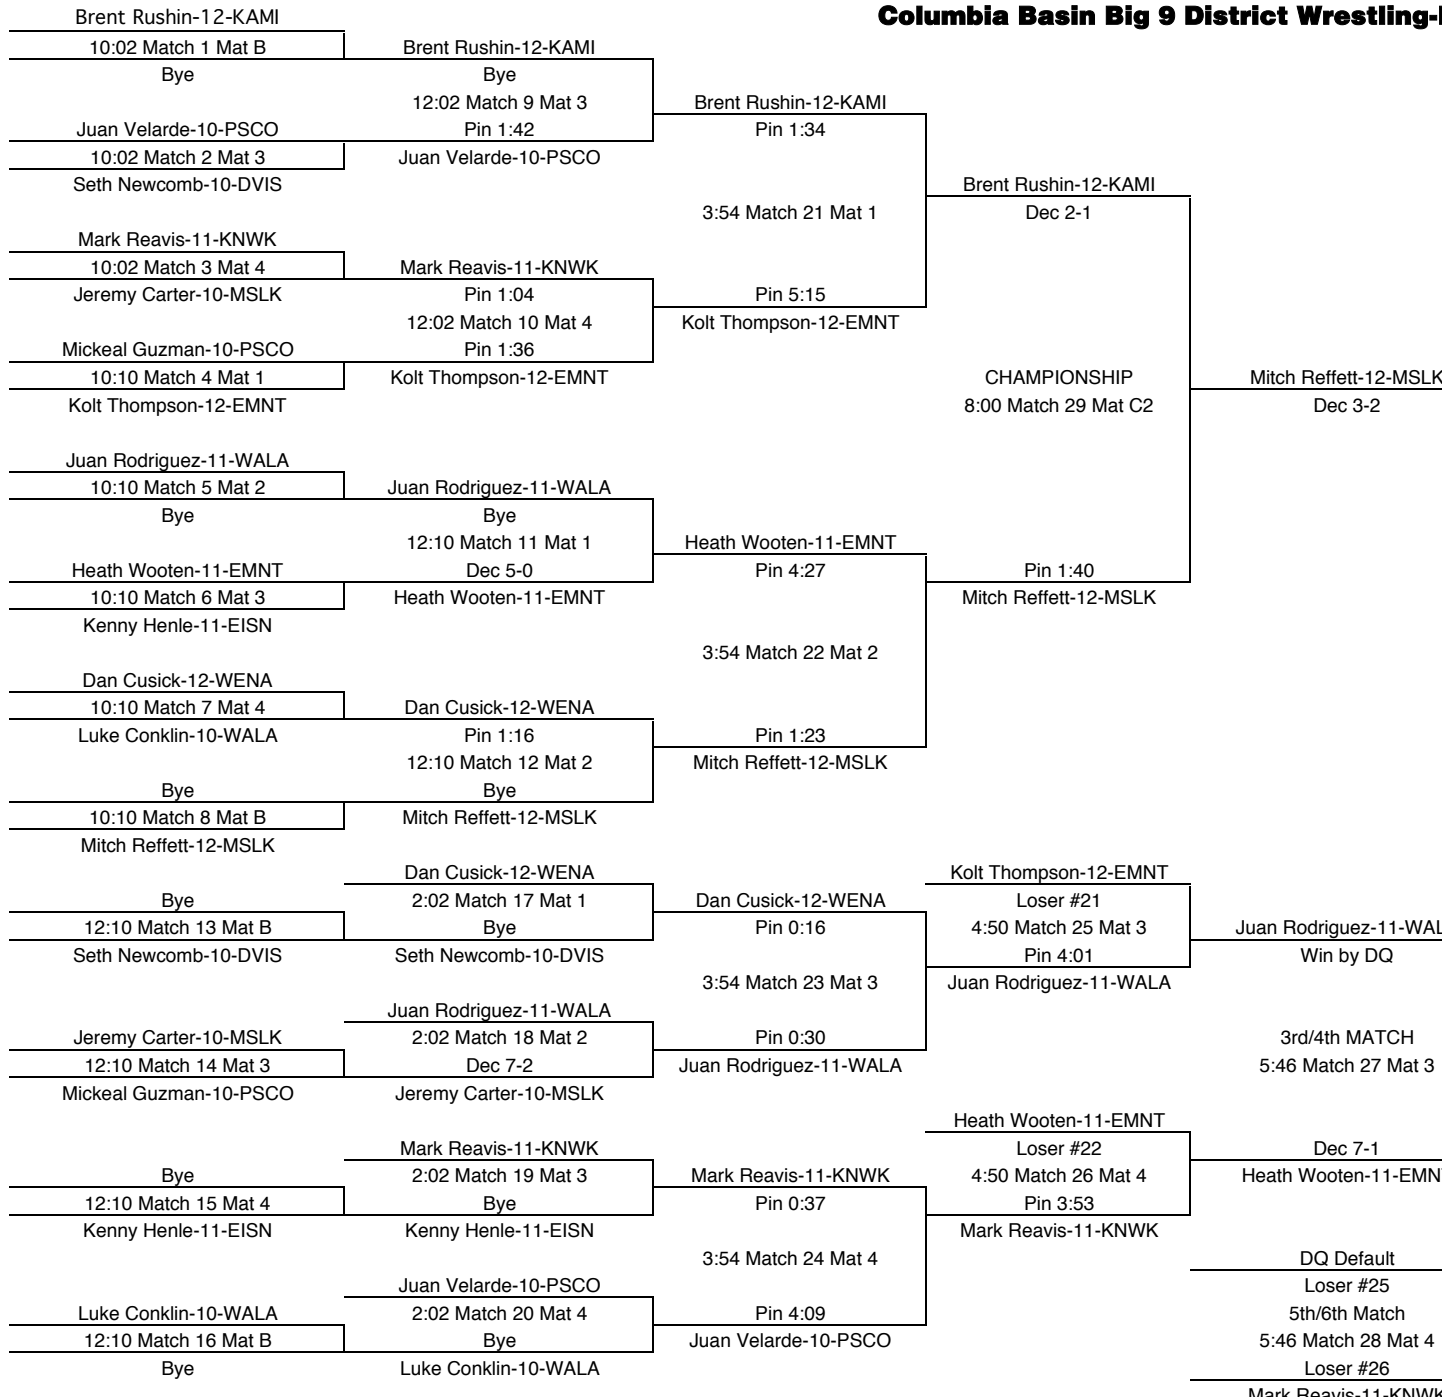

Columbia Basin Big 9 District Wrestling-Eisenhower-Feb. 6-7, 2004

275

TEAM POINTS-275	
1	DVIS-Davis
12	EMNT-Eastmont
1	EISN-Eisenhower
20	KAMI-Kamiakin
17	KNWK-Kennewick
27	MSLK-Moses Lake
7	PSCO-Pasco
0	RICH-Richland
0	SRDG-Southridge
19	WALA-Walla Walla
7	WENA-Wenatchee
FINAL PLACES-275	
1st	Mitch Reffett-12-MSLK
2nd	Brent Rushin-12-KAMI
3rd	Juan Rodriguez-11-WALA
4th	Heath Wooten-11-EMNT
5th	Mark Reavis-11-KNWK
6th