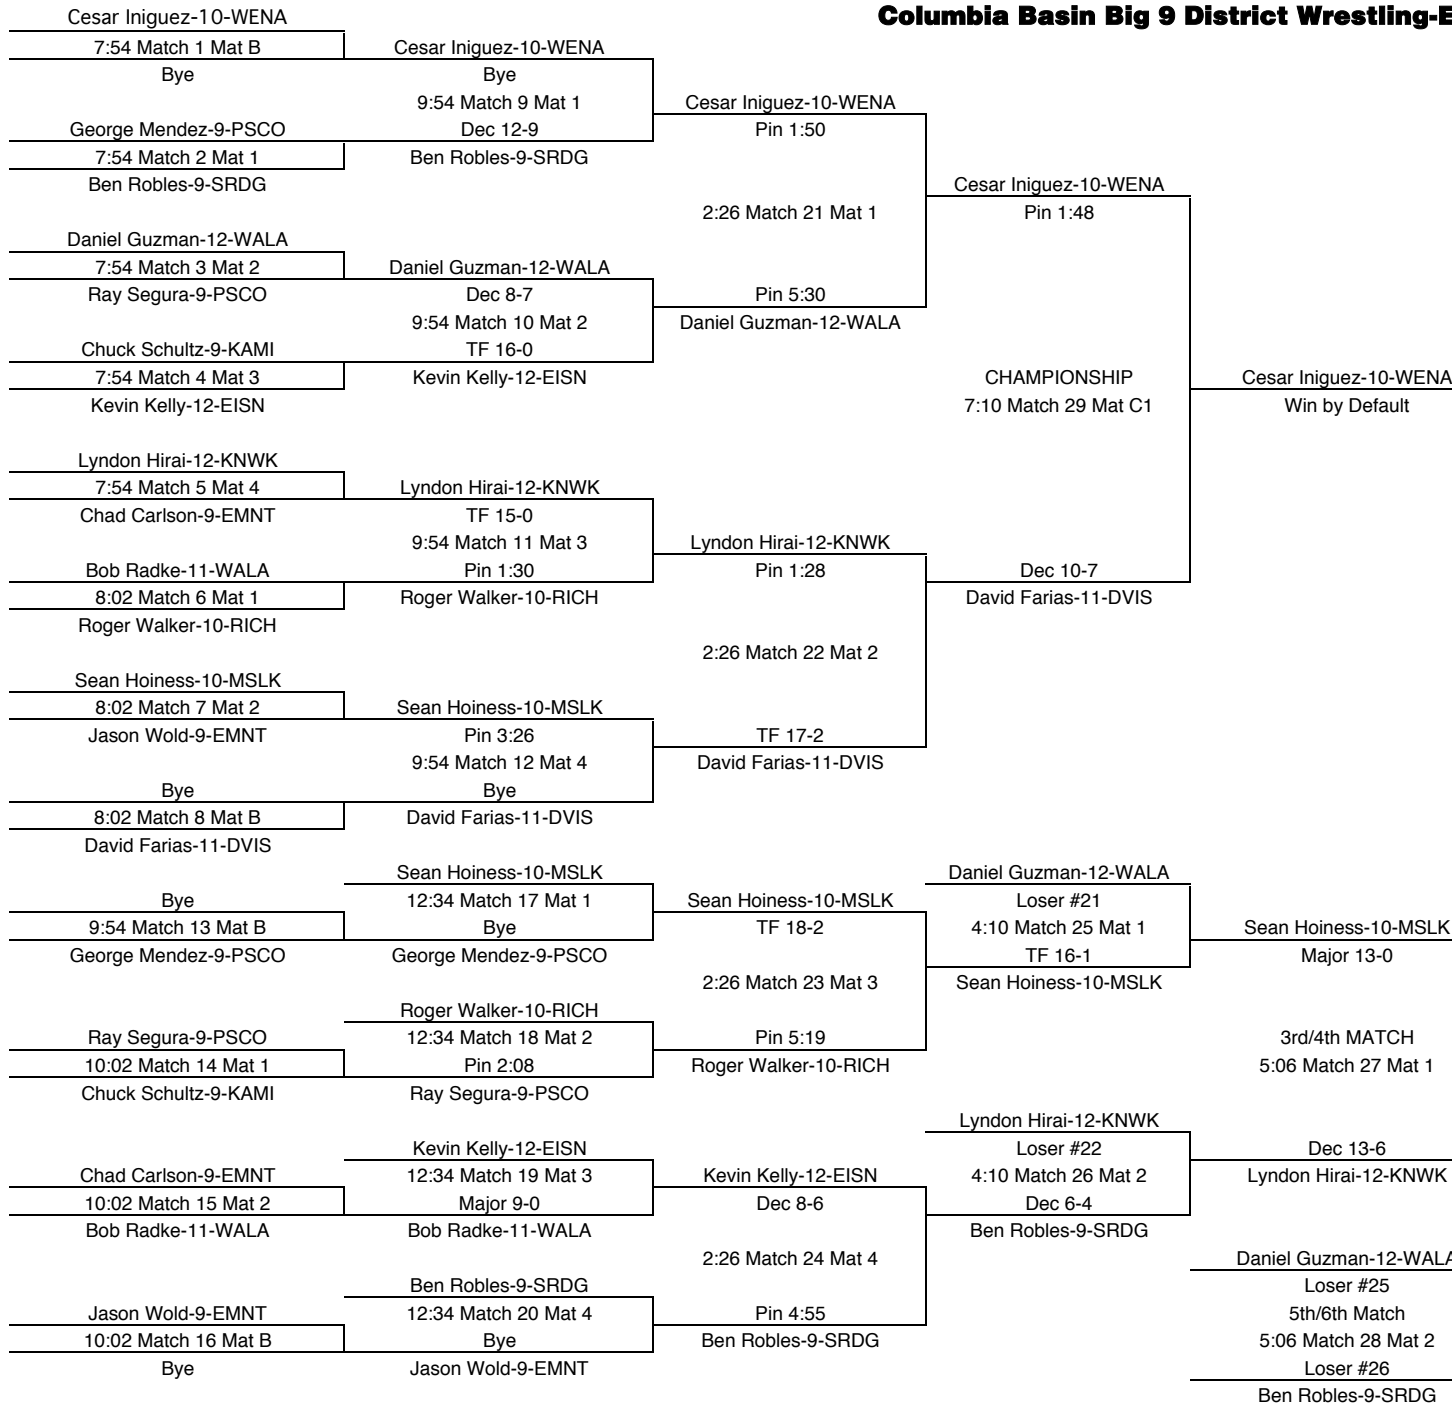

Columbia Basin Big 9 District Wrestling-Eisenhower-Feb. 6-7, 2004

119

TEAM POINTS-119	
19.5	DVIS-Davis
1	EMNT-Eastmont
4.5	EISN-Eisenhower
0	KAMI-Kamiakin
15.5	KNWK-Kennewick
22	MSLK-Moses Lake
4	PSCO-Pasco
7	RICH-Richland
9	SRDG-Southridge
13	WALA-Walla Walla
28	WENA-Wenatchee
FINAL PLACES-119	
1st	Cesar Iniguez-10-WENA
2nd	David Farias-11-DVIS
3rd	Sean Hoiness-10-MSLK
4th	Lyndon Hirai-12-KNWK
5th	Daniel Guzman-12-WALA
6th	Ben Robles-9-SRDG