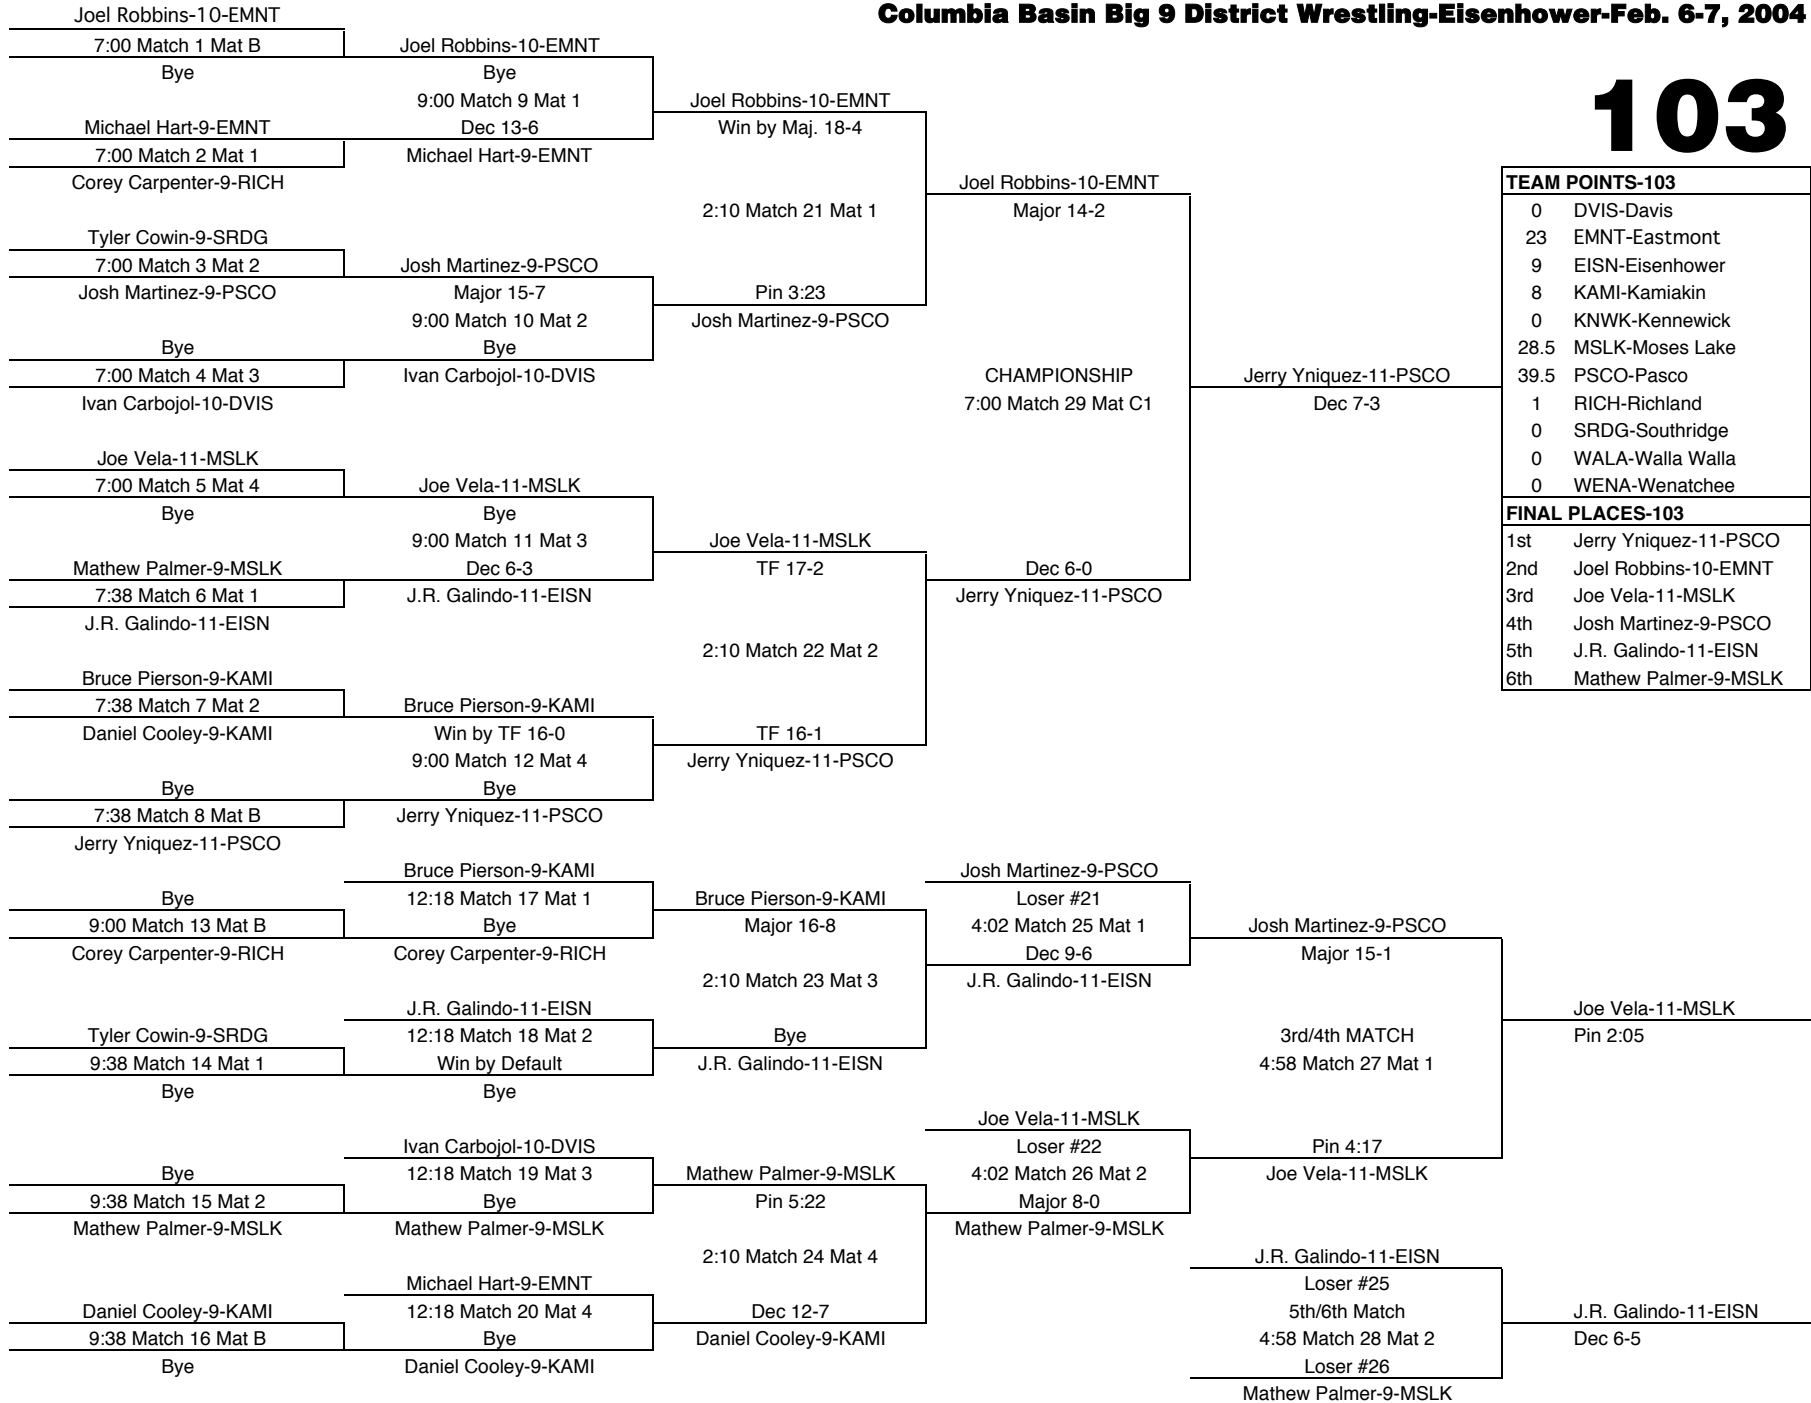

Columbia Basin Big 9 District Wrestling-Eisenhower-Feb. 6-7, 2004

103

| TEAM POINTS-103 | |
|-----------------|------------------|
| 0 | DVIS-Davis |
| 23 | EMNT-Eastmont |
| 9 | EISN-Eisenhower |
| 8 | KAMI-Kamiakin |
| 0 | KNWK-Kennewick |
| 28.5 | MSLK-Moses Lake |
| 39.5 | PSCO-Pasco |
| 1 | RICH-Richland |
| 0 | SRDG-Southridge |
| 0 | WALA-Walla Walla |
| 0 | WENA-Wenatchee |