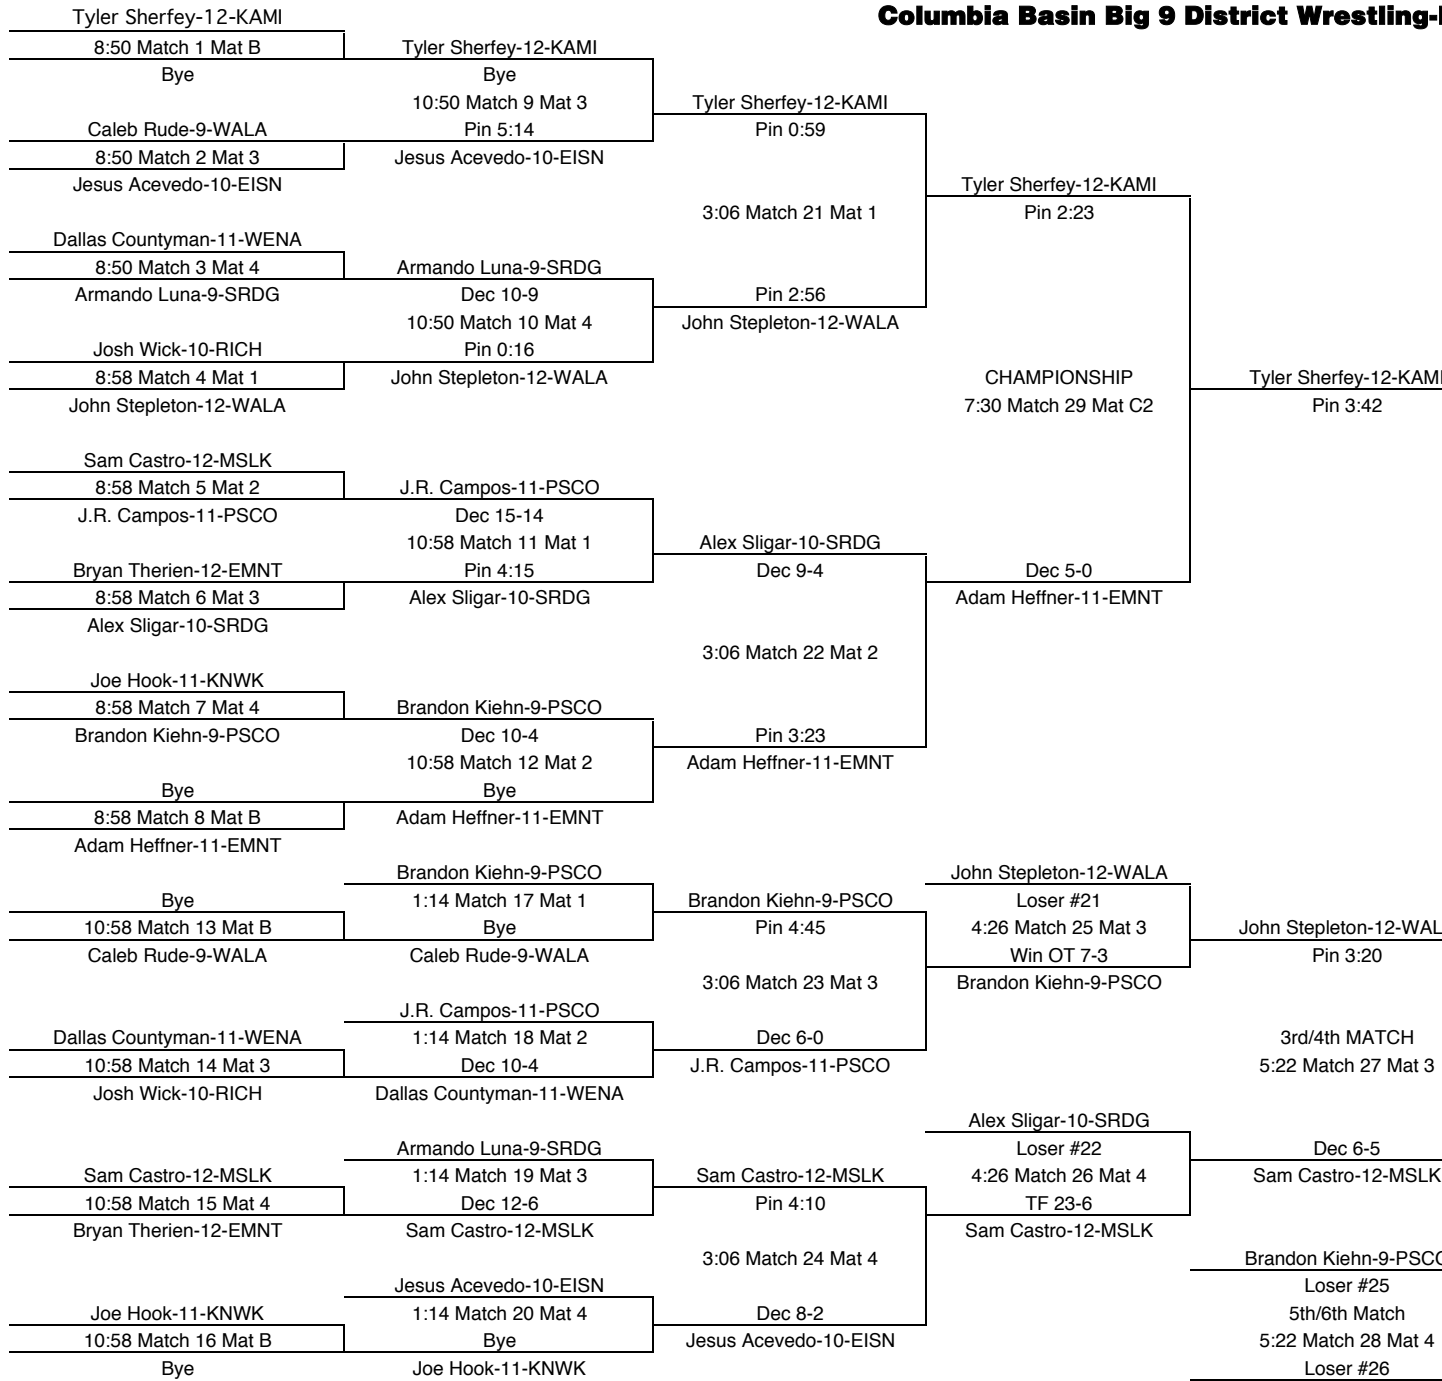

Columbia Basin Big 9 District Wrestling-Eisenhower-Feb. 6-7, 2004

145

TEAM POINTS-145	
0	DVIS-Davis
20	EMNT-Eastmont
5	EISN-Eisenhower
28	KAMI-Kamiakin
1	KNWK-Kennewick
18.5	MSLK-Moses Lake
15	PSCO-Pasco
0	RICH-Richland
11	SRDG-Southridge
19	WALA-Walla Walla
1	WENA-Wenatchee
FINAL PLACES-145	
1st	Tyler Sherfey-12-KAMI
2nd	Adam Heffner-11-EMNT
3rd	Sam Castro-12-MSLK
4th	John Stepleton-12-WALA
5th	Brandon Kiehn-9-PSCO
6th	Alex Sligar-10-SRDG

Sam Castro-12-MSLK
Win by Default

Brandon Kiehn-9-PSCO
Dec 4-1