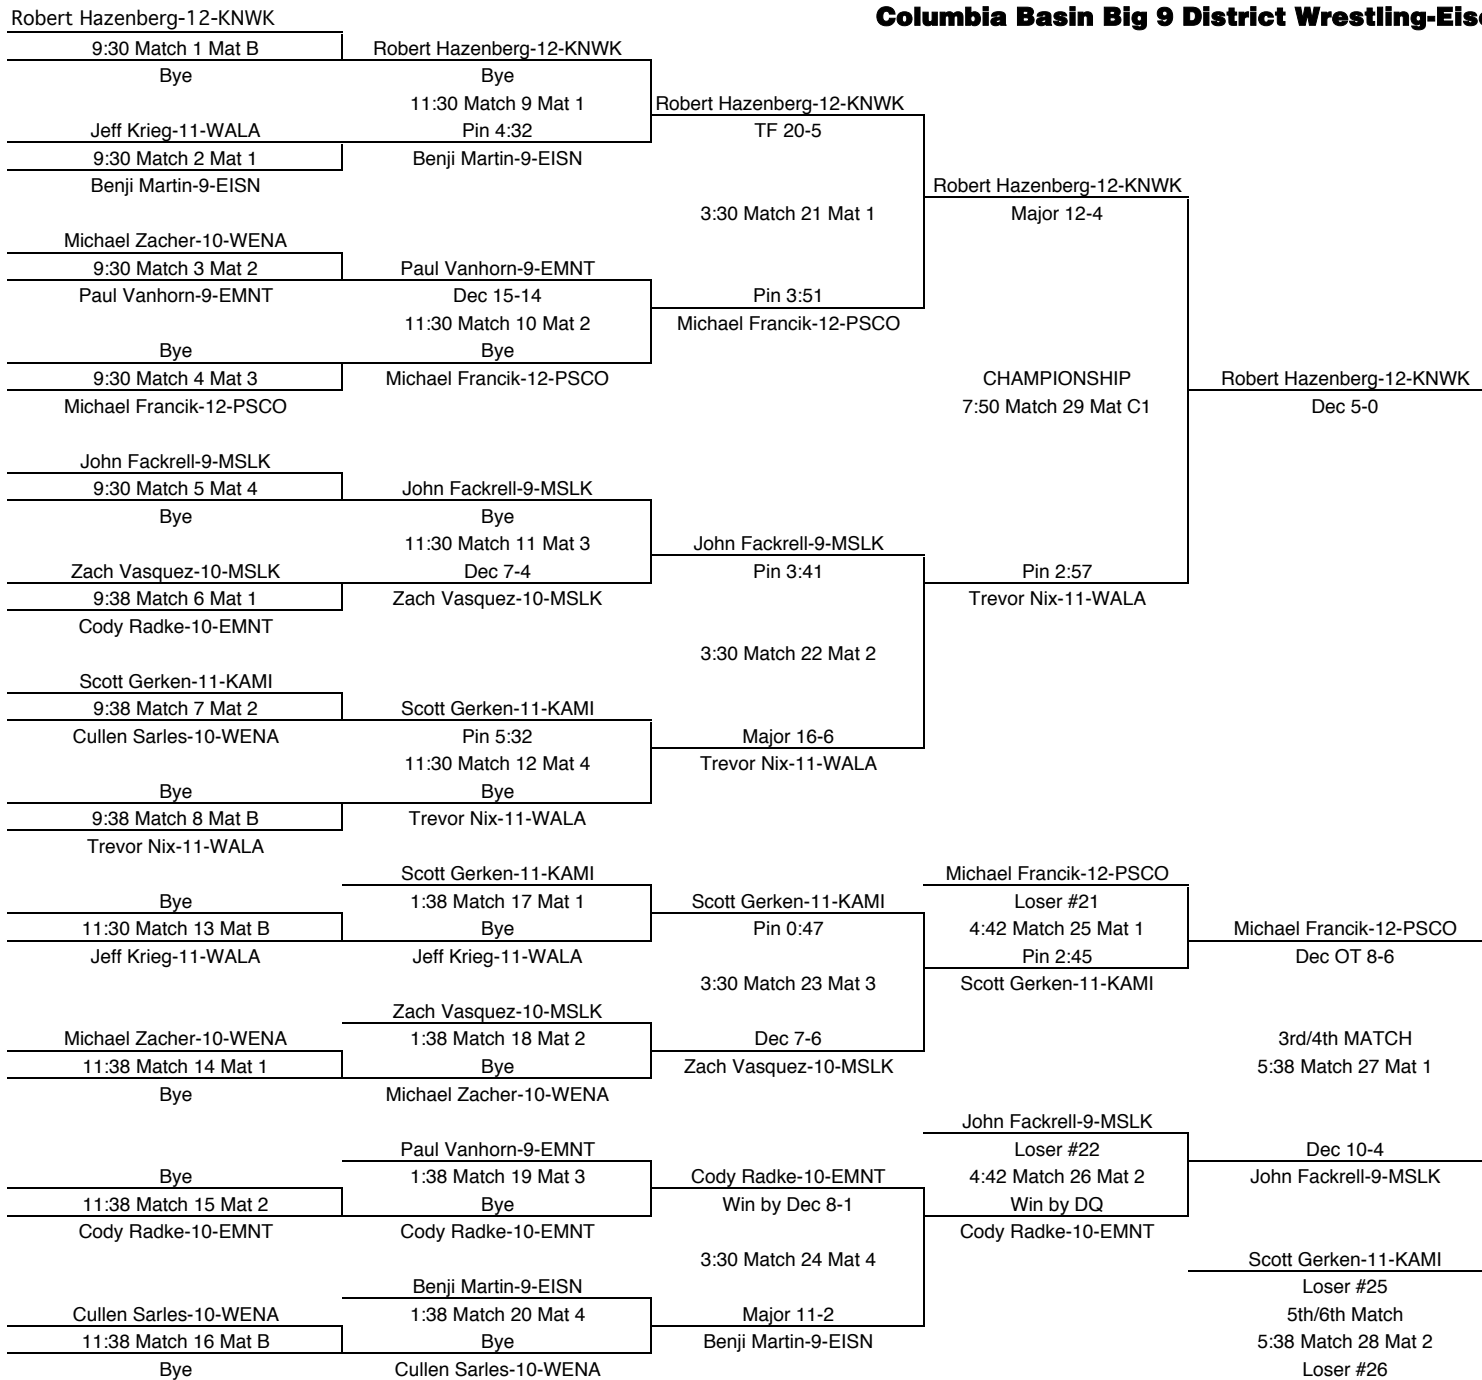

Columbia Basin Big 9 District Wrestling-Eisenhower-Feb. 6-7, 2004

171

TEAM POINTS-171	
0	DVIS-Davis
12	EMNT-Eastmont
-2	EISN-Eisenhower
15	KAMI-Kamiakin
24.5	KNWK-Kennewick
19	MSLK-Moses Lake
14	PSCO-Pasco
0	RICH-Richland
0	SRDG-Southridge
22	WALA-Walla Walla
2	WENA-Wenatchee
FINAL PLACES-171	
1st	Robert Hazenberg-12-KNWK
2nd	Trevor Nix-11-WALA
3rd	John Fackrell-9-MSLK
4th	Michael Francik-12-PSCO
5th	Scott Gerken-11-KAMI
6th	Cody Radke-10-EMNT