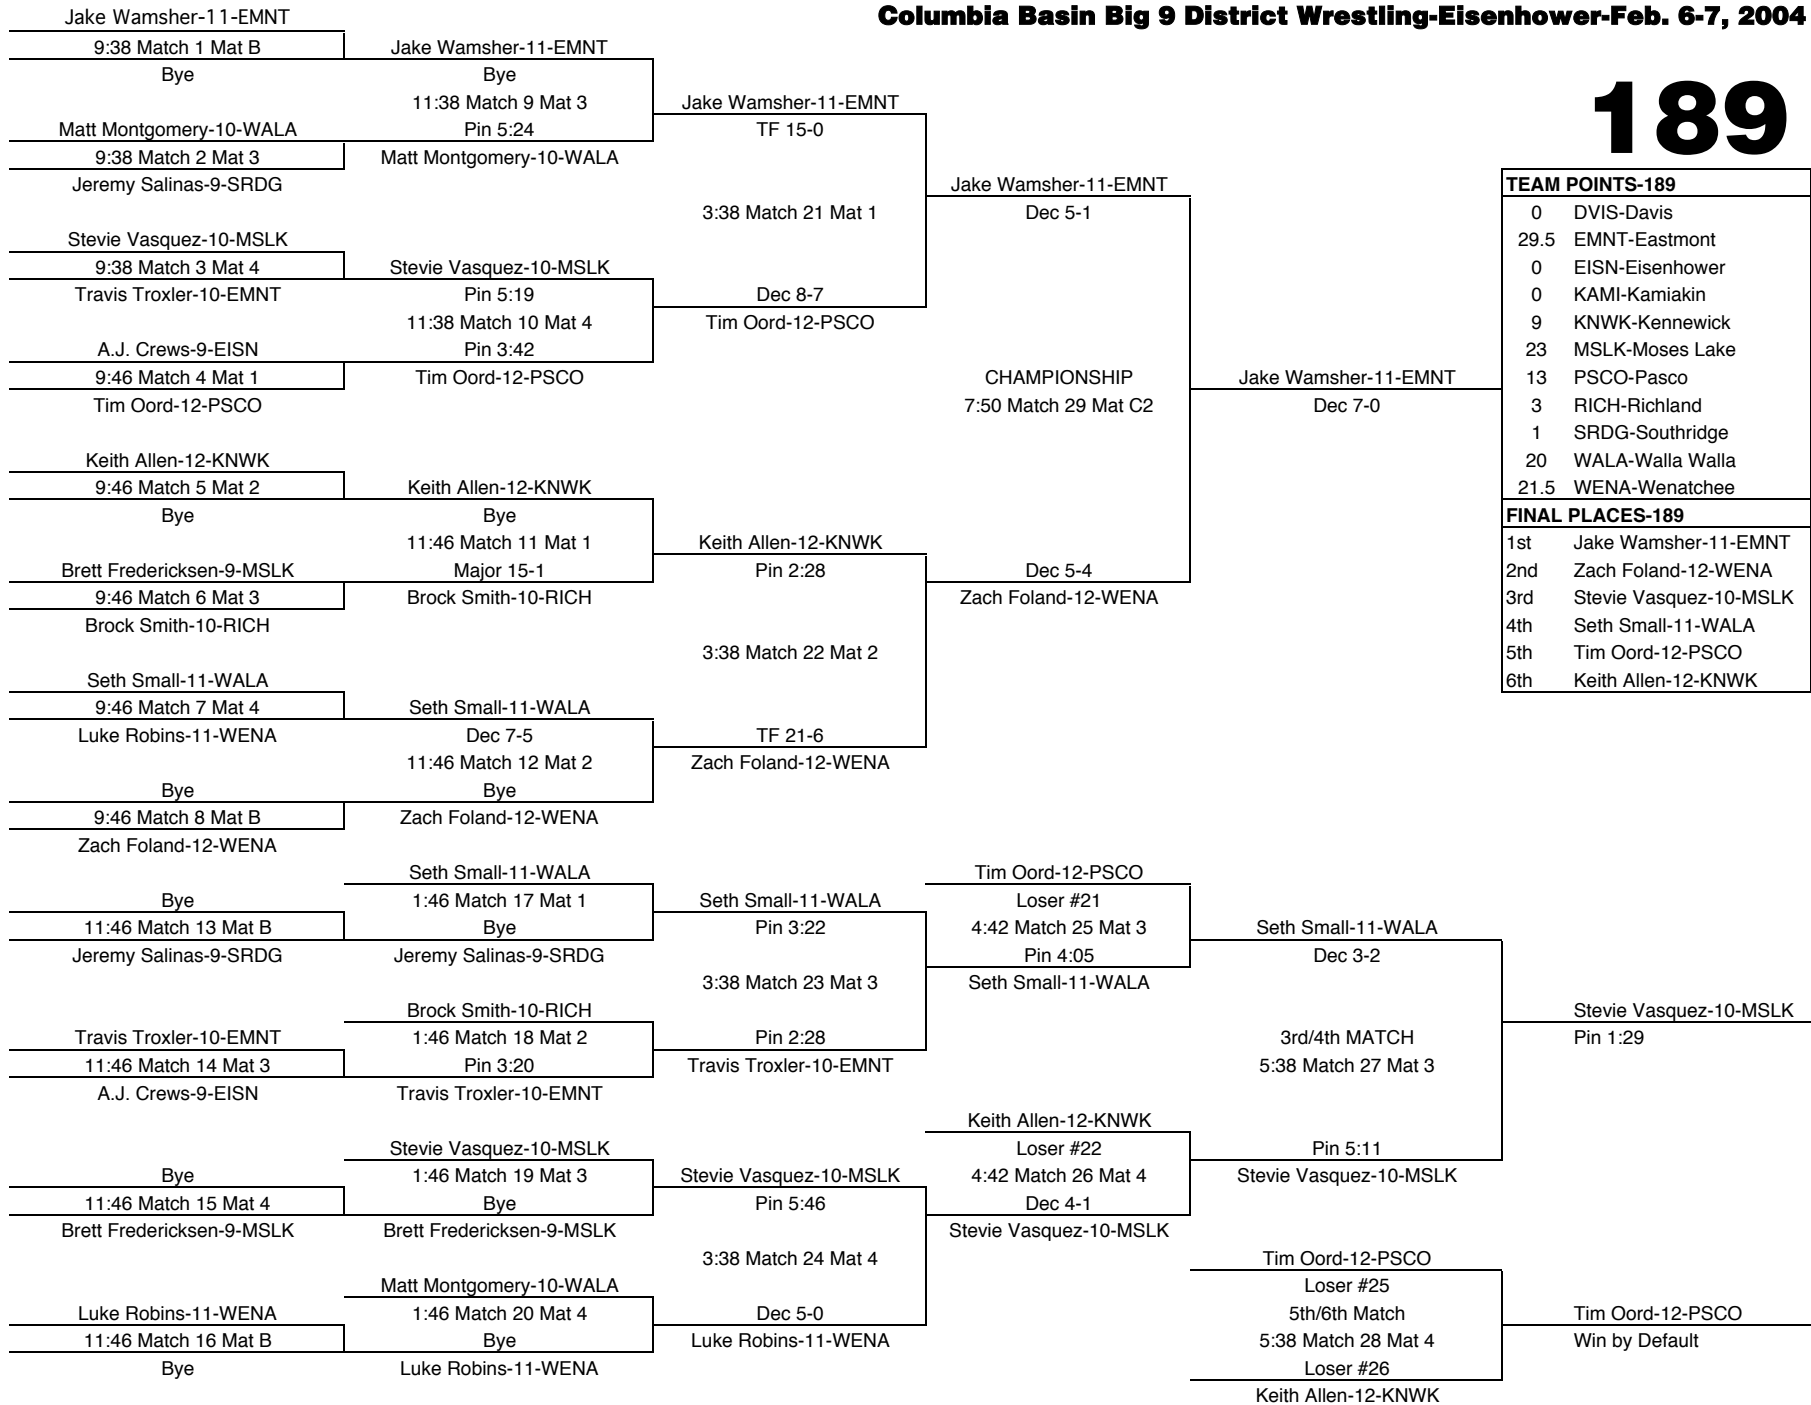

Columbia Basin Big 9 District Wrestling-Eisenhower-Feb. 6-7, 2004

189