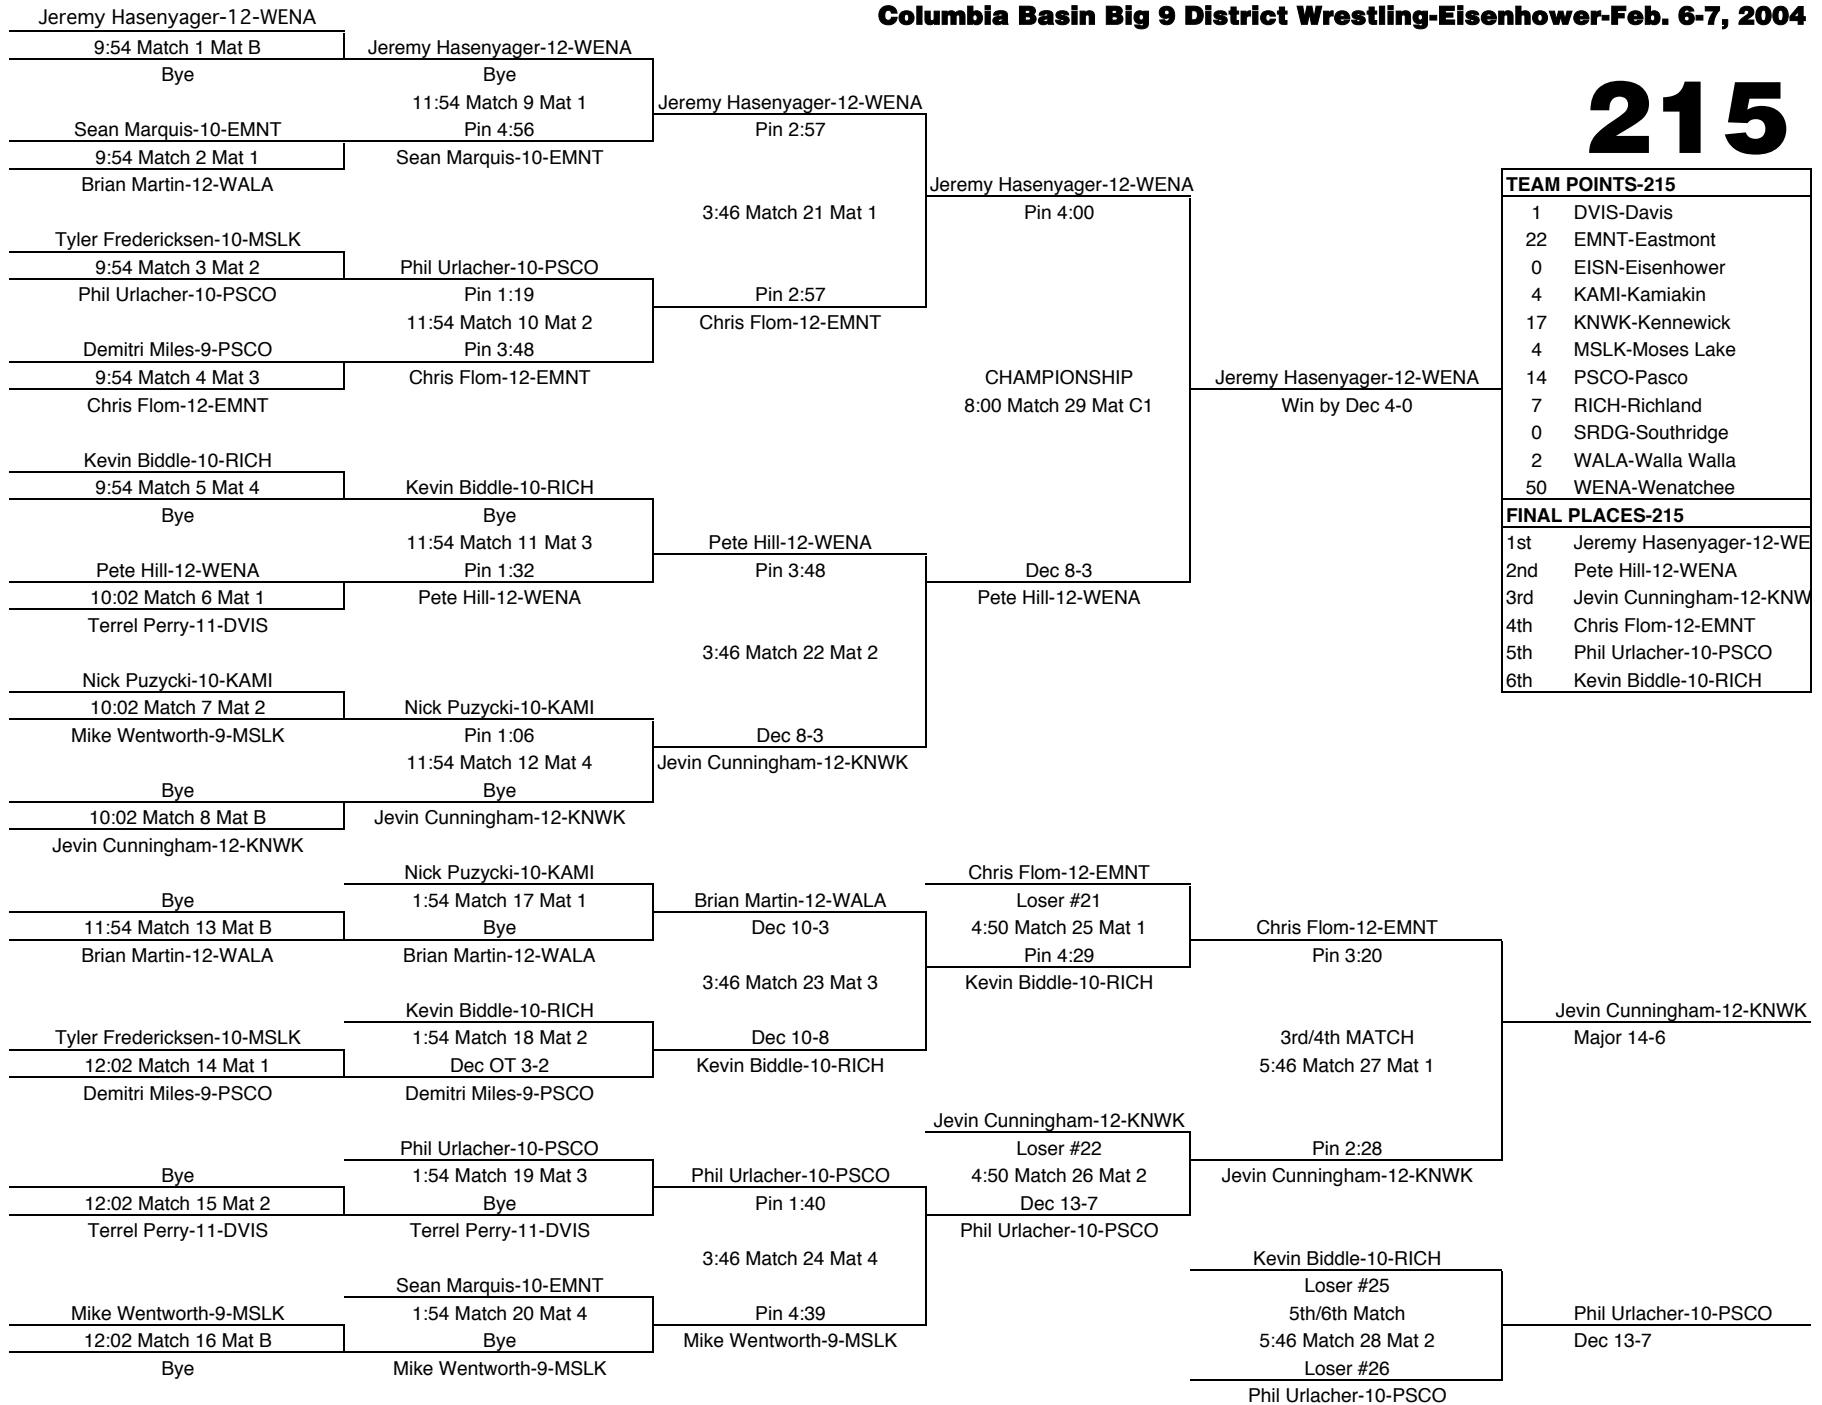

Columbia Basin Big 9 District Wrestling-Eisenhower-Feb. 6-7, 2004

215

TEAM POINTS-215	
1	DVIS-Davis
22	EMNT-Eastmont
0	EISN-Eisenhower
4	KAMI-Kamiakin
17	KNWK-Kennewick
4	MSLK-Moses Lake
14	PSCO-Pasco
7	RICH-Richland
0	SRDG-Southridge
2	WALA-Walla Walla
50	WENA-Wenatchee

FINAL PLACES-215	
1st	Jeremy Hasenyager-12-WE
2nd	Pete Hill-12-WENA
3rd	Jevin Cunningham-12-KNWK
4th	Chris Flom-12-EMNT
5th	Phil Urlacher-10-PSCO
6th	Kevin Biddle-10-RICH