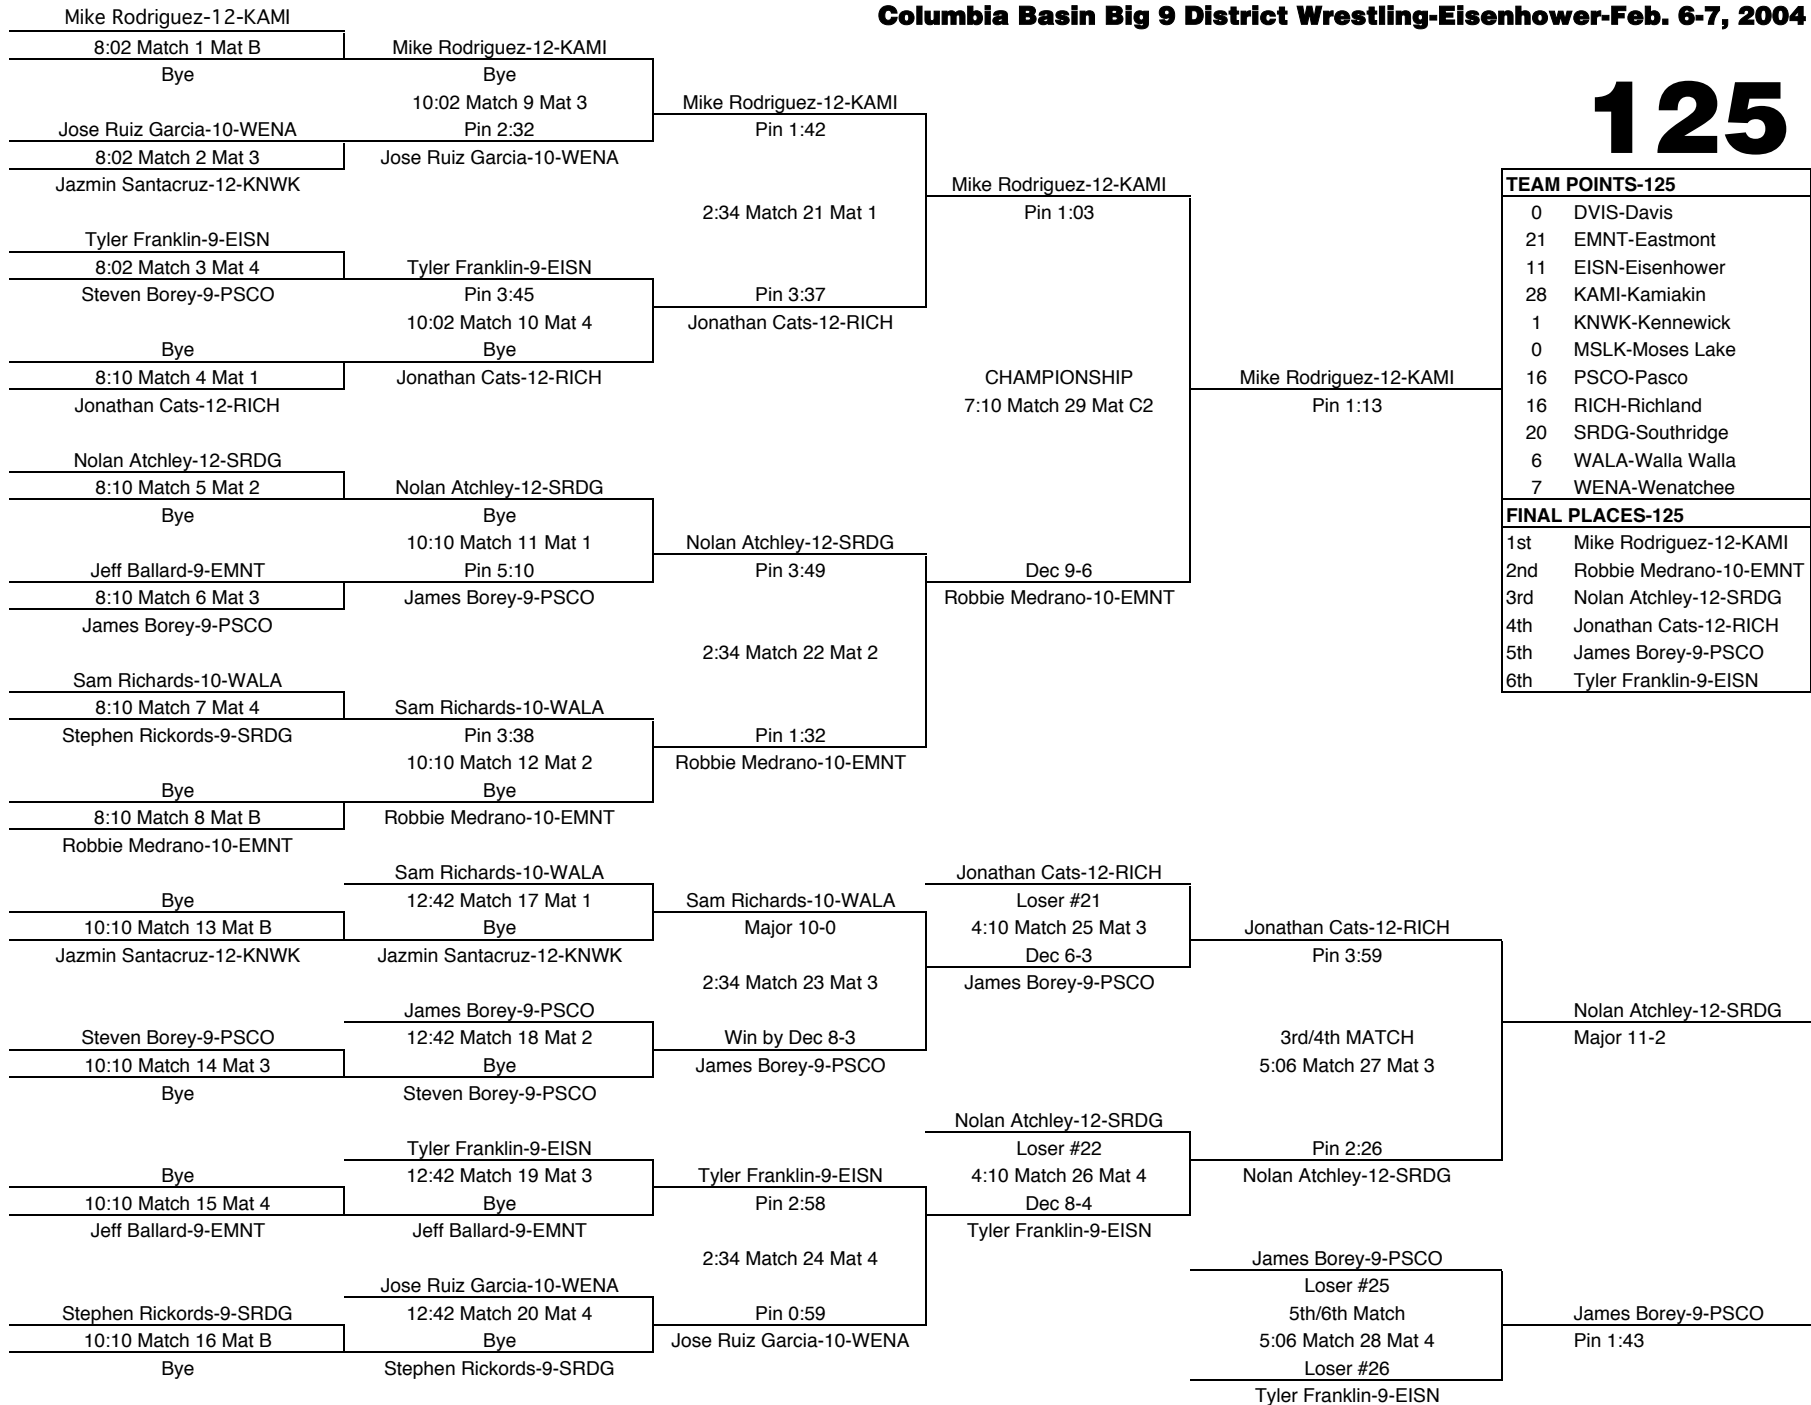

Columbia Basin Big 9 District Wrestling-Eisenhower-Feb. 6-7, 2004

125