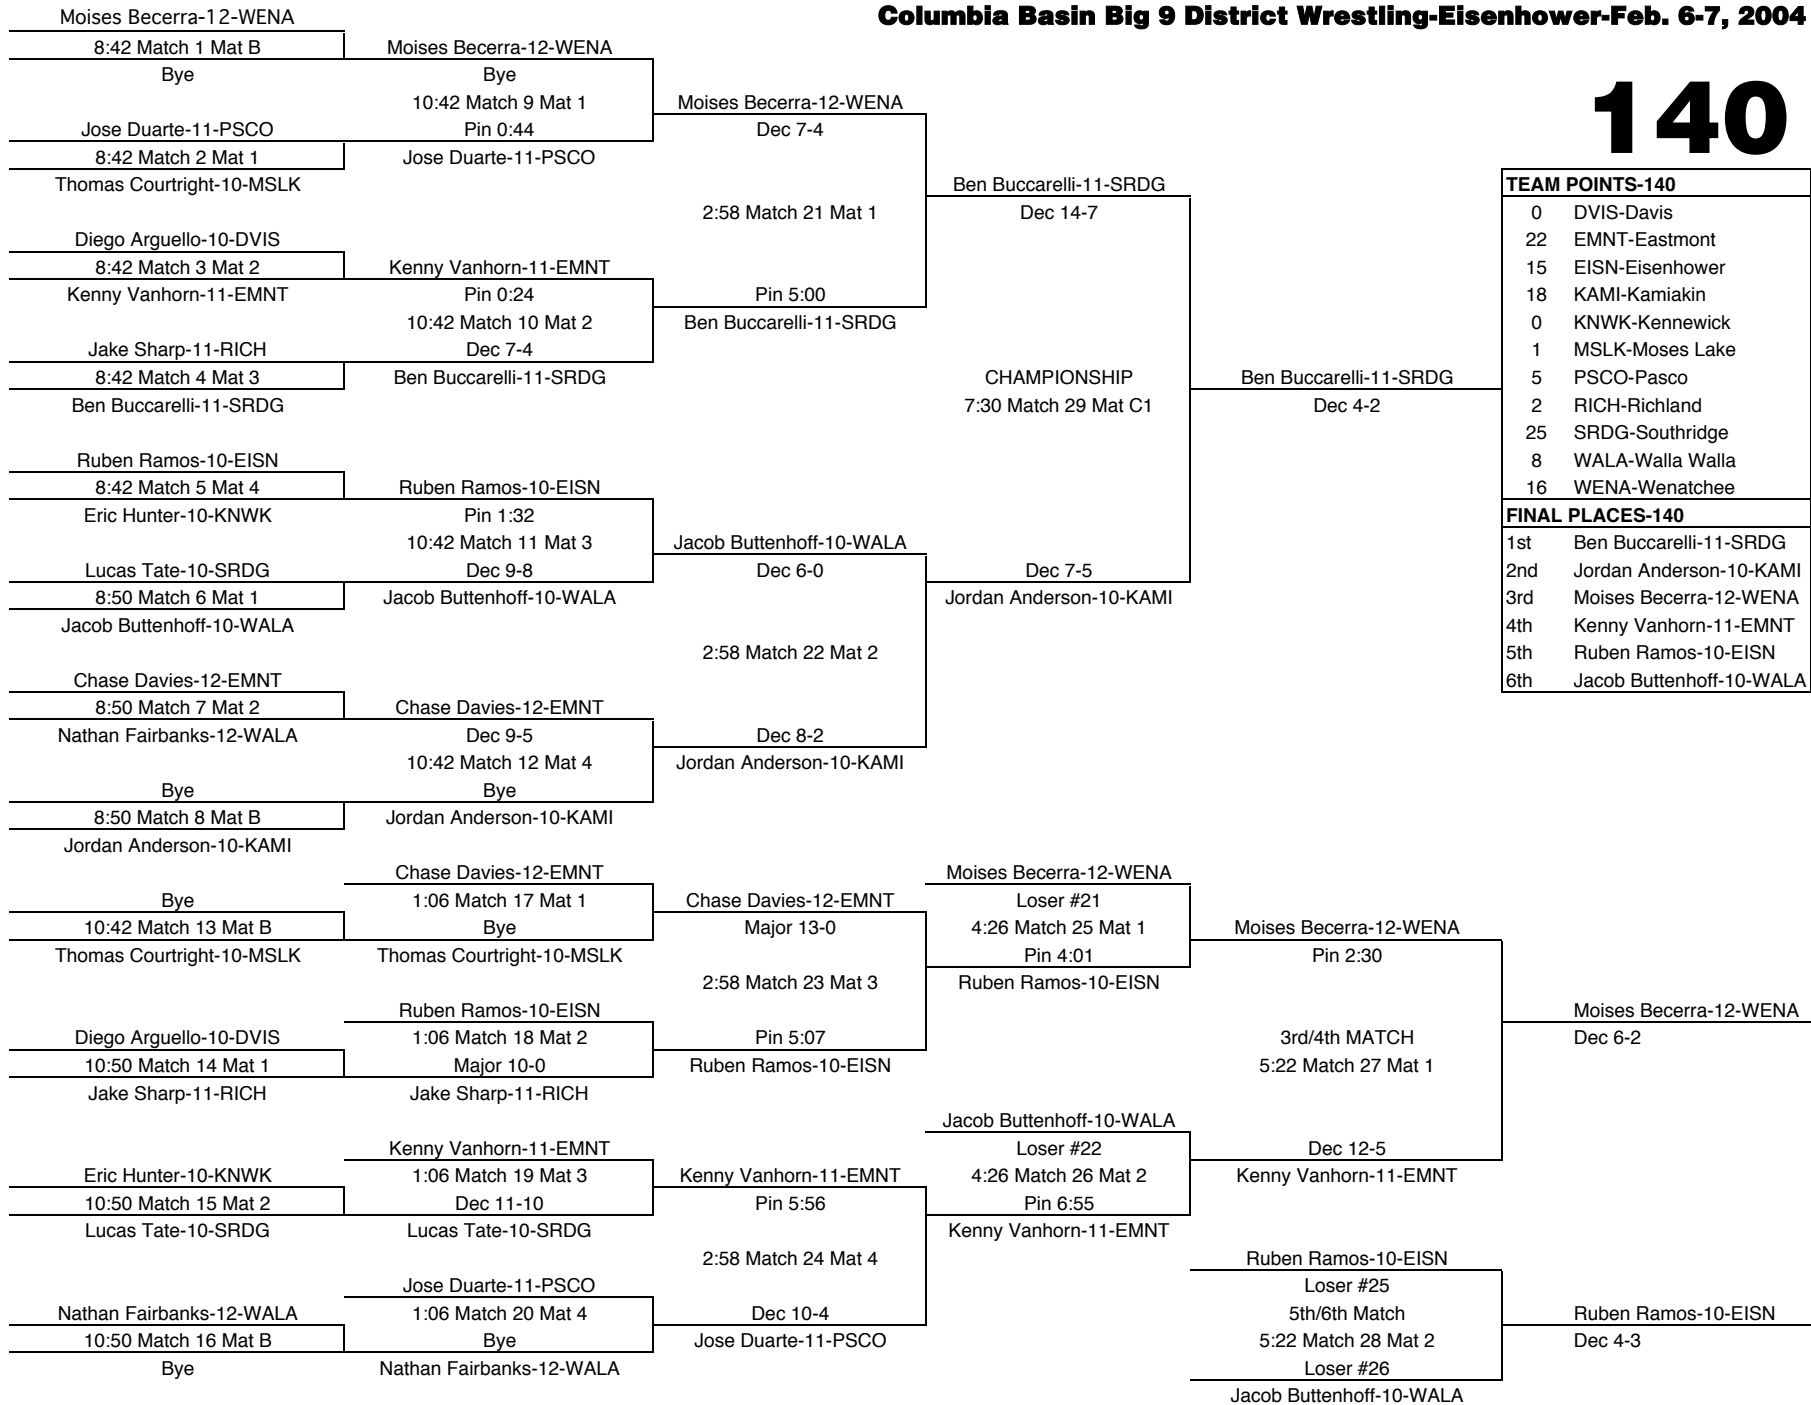

Columbia Basin Big 9 District Wrestling-Eisenhower-Feb. 6-7, 2004

140

TEAM POINTS-140	
0	DVIS-Davis
22	EMNT-Eastmont
15	EISN-Eisenhower
18	KAMI-Kamiakin
0	KNWK-Kennewick
1	MSLK-Moses Lake
5	PSCO-Pasco
2	RICH-Richland
25	SRDG-Southridge
8	WALA-Walla Walla
16	WENA-Wenatchee

FINAL PLACES-140	
1st	Ben Buccarelli-11-SRDG
2nd	Jordan Anderson-10-KAMI
3rd	Moises Becerra-12-WENA
4th	Kenny Vanhorn-11-EMNT
5th	Ruben Ramos-10-EISN
6th	Jacob Buttenhoff-10-WALA