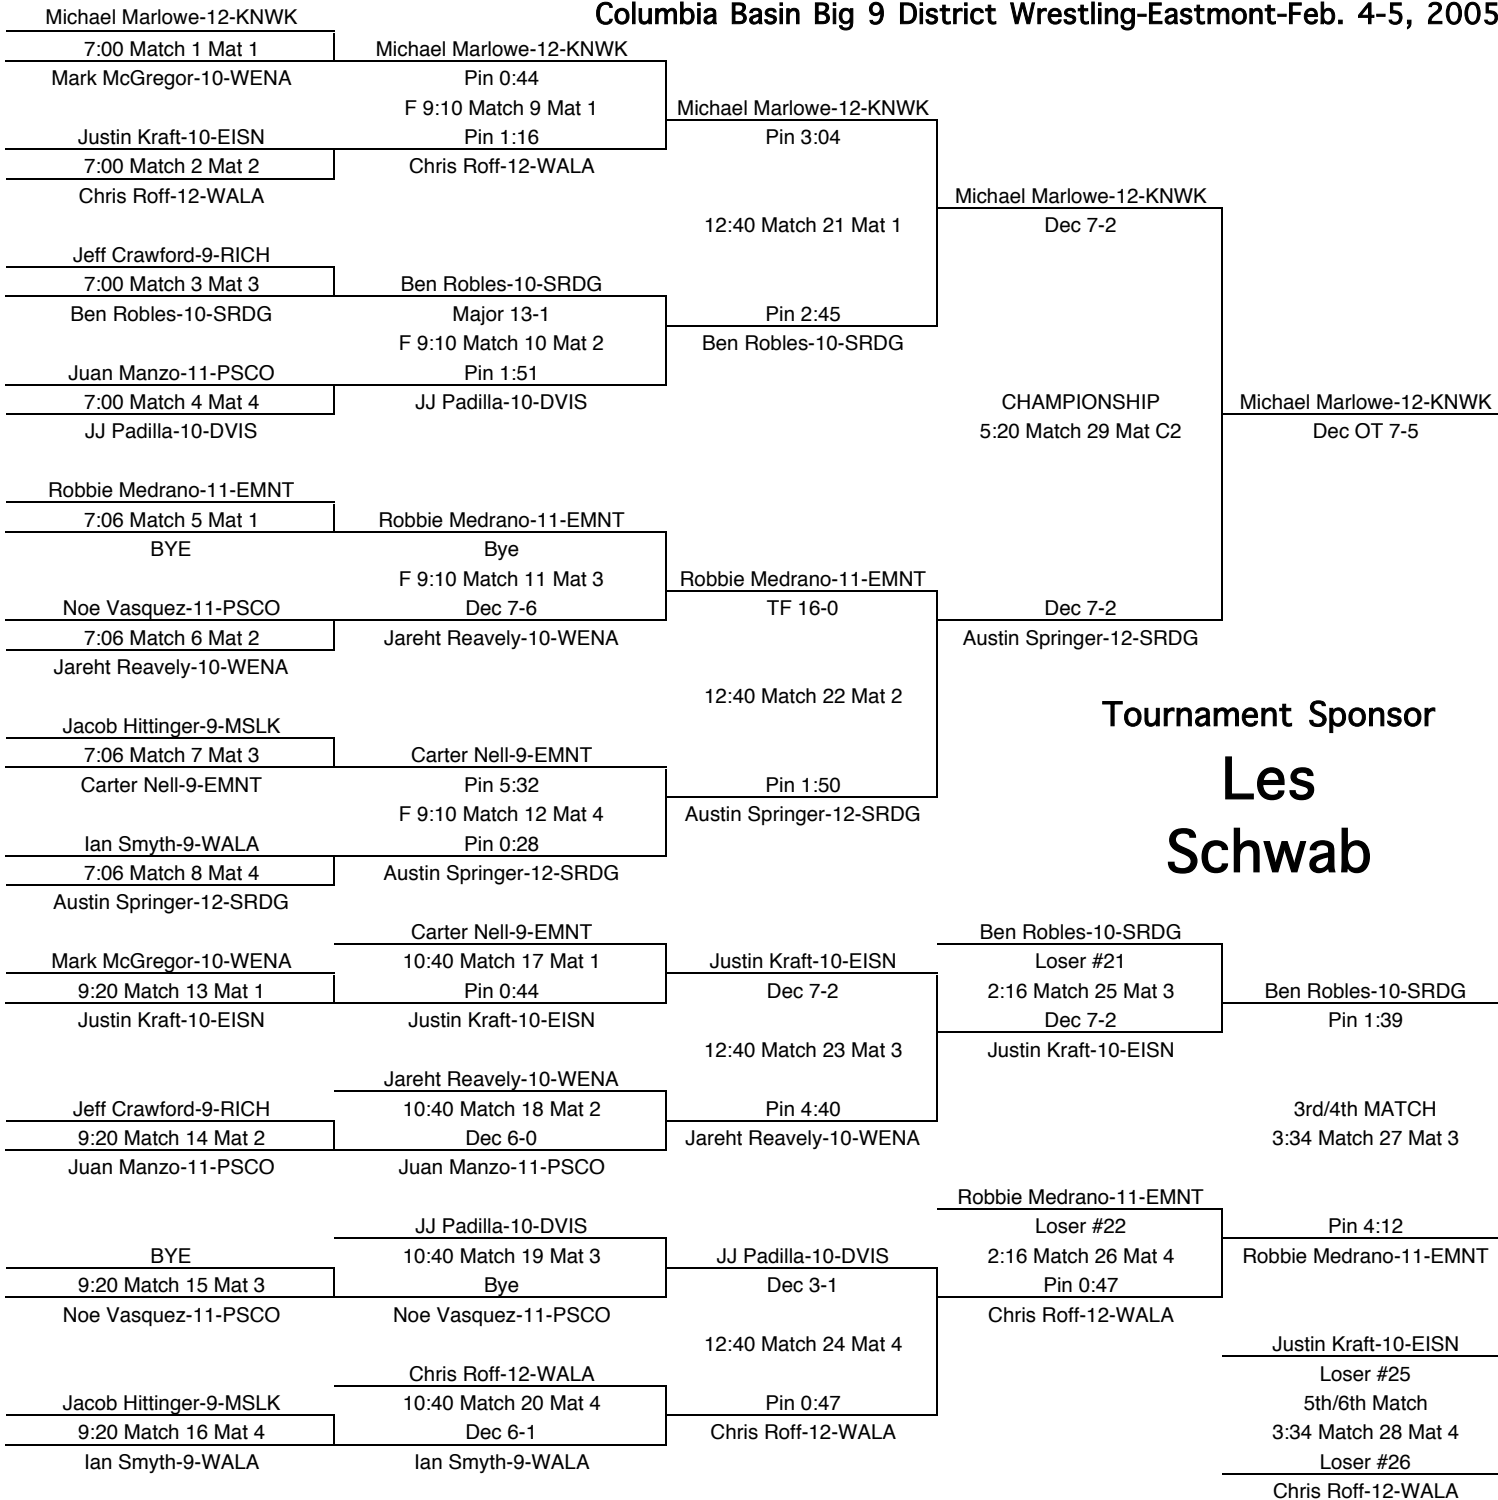

Columbia Basin Big 9 District Wrestling-Eastmont-Feb. 4-5, 2005

135

TEAM POINTS-135	
5	DVIS-Davis
22.5	EMNT-Eastmont
8	EISN-Eisenhower
0	KAMI-Kamiakin
26	KNWK-Kennewick
0	MSLK-Moses Lake
2	PSCO-Pasco
0	RICH-Richland
39	SRDG-Southridge
18	WALA-Walla Walla
5	WENA-Wenatchee

FINAL PLACES-135	
1st	Michael Marlowe-12-KNWK
2nd	Austin Springer-12-SRDG
3rd	Robbie Medrano-11-EMNT
4th	Ben Robles-10-SRDG
5th	Chris Roff-12-WALA
6th	Justin Kraft-10-EISN

Tournament Sponsor
Les Schwab