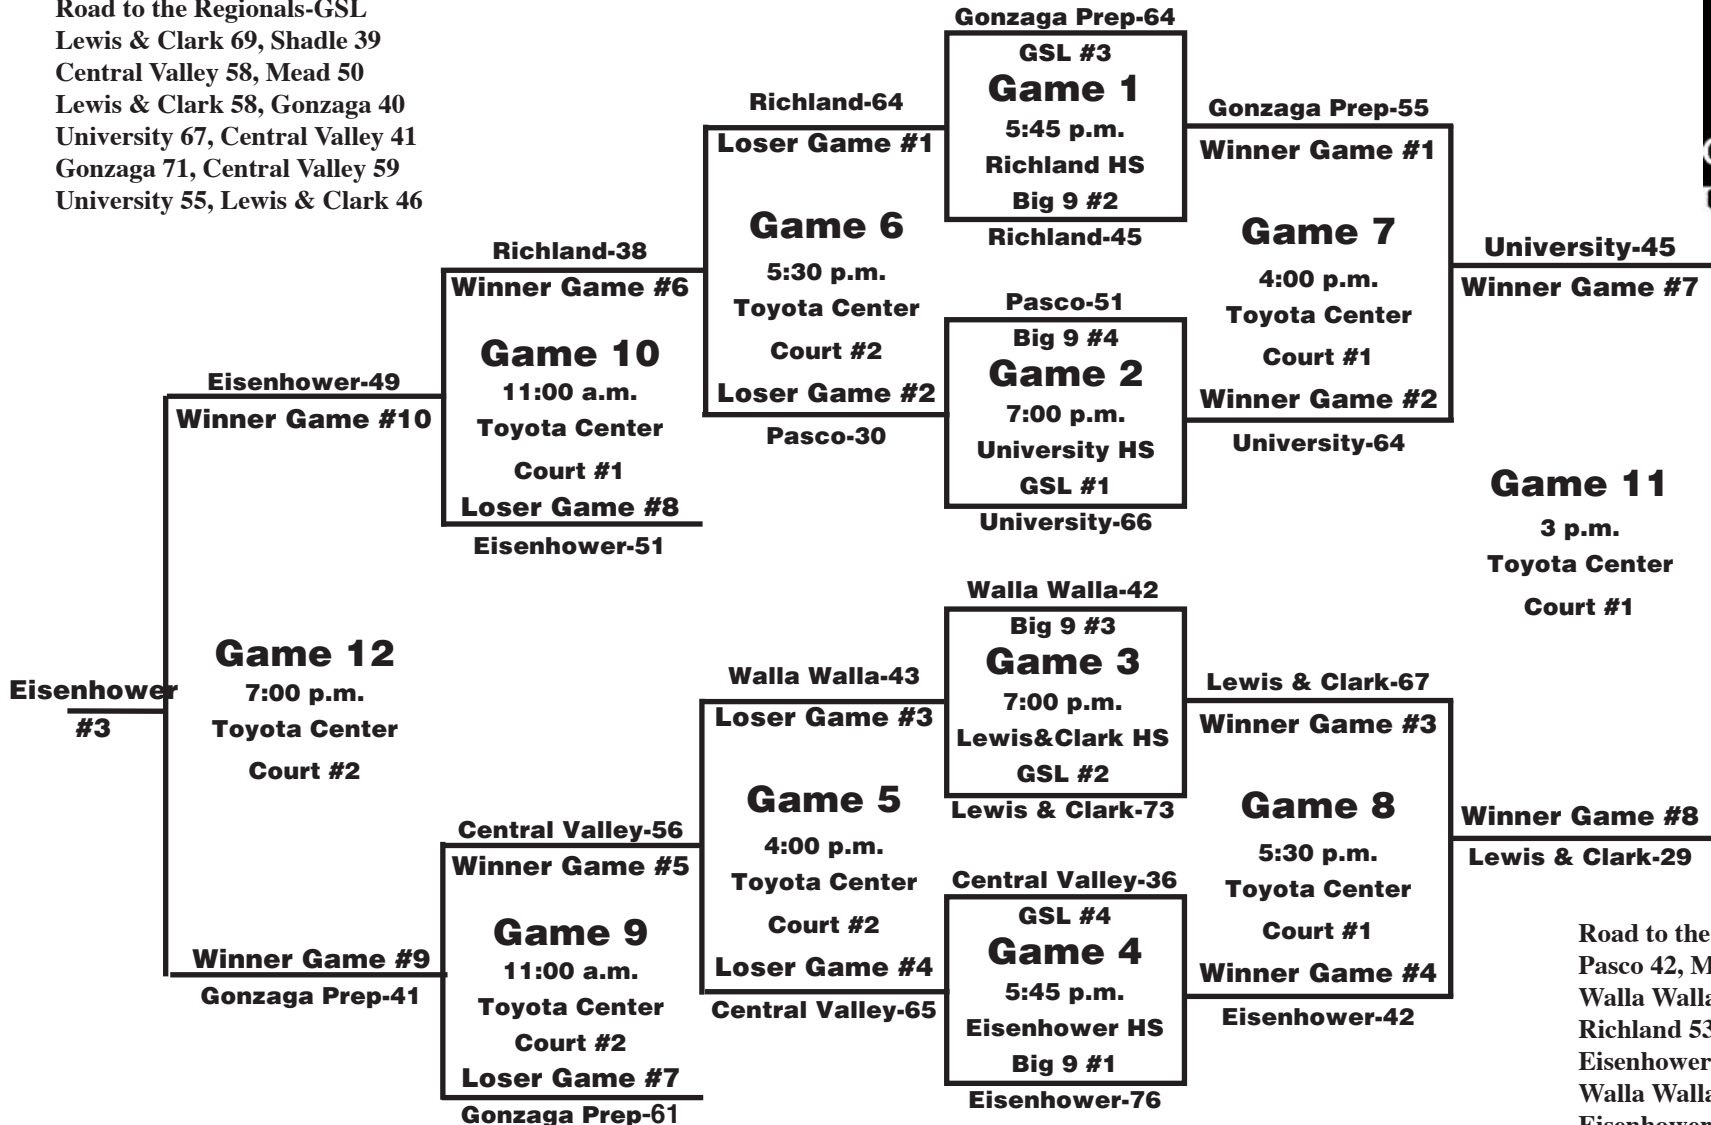

2006 CONAGRA FOODS LAMB-WESTON 4A REGIONAL GIRLS TOURNAMENT

Saturday, March 4 Saturday, March 4 Friday, March 3 Tuesday, Feb. 28 Friday, March 3 Saturday, March 4

Road to the Regionals-GSL
Lewis & Clark 69, Shadle 39
Central Valley 58, Mead 50
Lewis & Clark 58, Gonzaga 40
University 67, Central Valley 41
Gonzaga 71, Central Valley 59
University 55, Lewis & Clark 46

University-#1
Lewis & Clark-#2
Both to State

Road to the Regionals-Big 9
Pasco 42, Moses Lake 41
Walla Walla 64, Kamiakin 57 (OT)
Richland 53, Walla Walla 31
Eisenhower 65, Pasco 49
Walla Walla 47, Pasco 43
Eisenhower 73, Richland 43

Home Team on bottom of brackets-Complete ConAgra Foods/Lamb Weston 4A Regional Tournament results and box scores can be found on the website of John Crawford at www.jcrawford.net