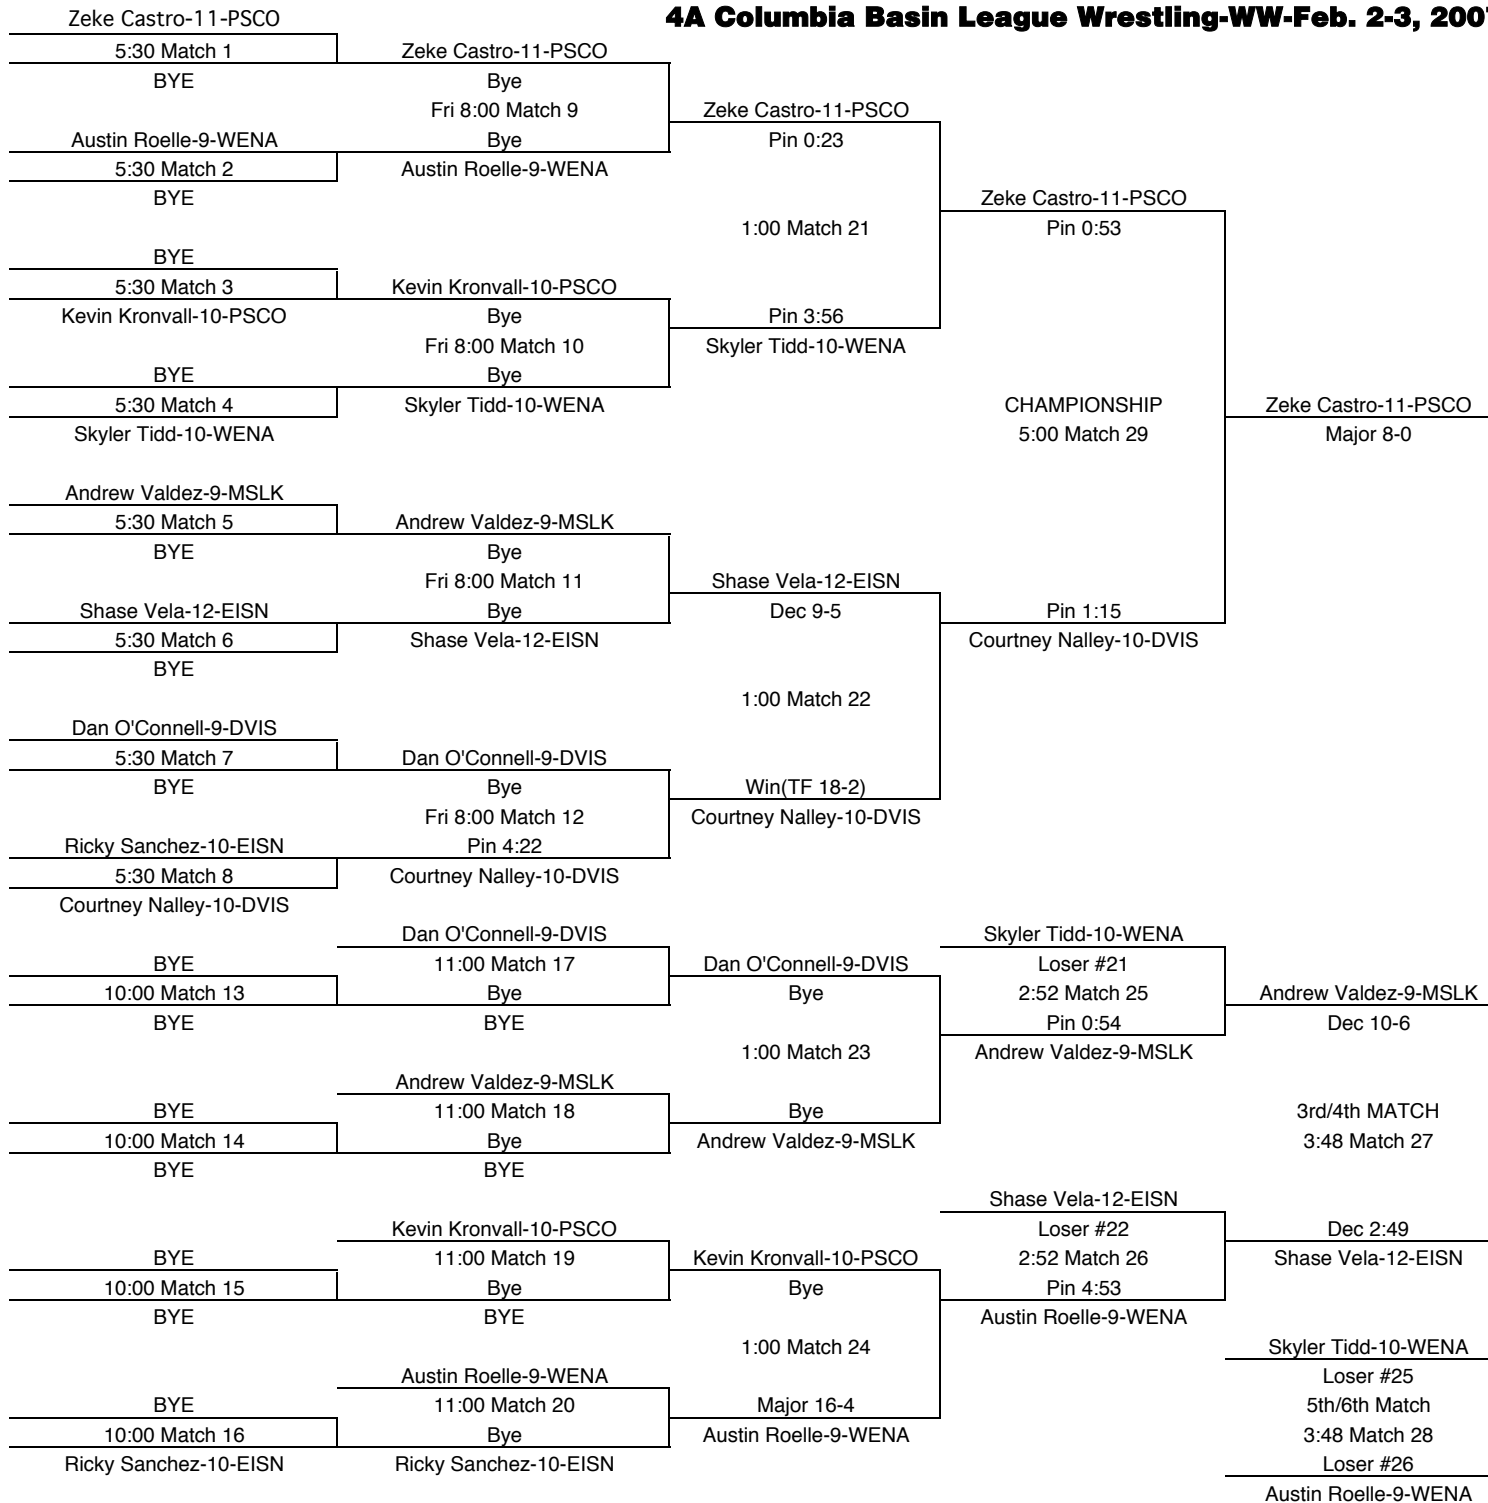

4A Columbia Basin League Wrestling-WW-Feb. 2-3, 2007

103

| TEAM POINTS-103 | |
|-----------------|------------------|
| 25 | DVIS-Davis |
| 16 | EISN-Eisenhower |
| 12 | MSLK-Moses Lake |
| 28 | PSCO-Pasco |
| 0 | RICH-Richland |
| 0 | WALA-Walla Walla |
| 21 | WENA-Wenatchee |

4A Columbia Basin League Wrestling-WW-Feb. 2-3, 2007

112

| TEAM POINTS-112 | |
|------------------|----------------------------|
| 25.5 | DVIS-Davis |
| 0 | EISN-Eisenhower |
| 35 | MSLK-Moses Lake |
| 25 | PSCO-Pasco |
| 20 | RICH-Richland |
| 2 | WALA-Walla Walla |
| 2 | WENA-Wenatchee |
| FINAL PLACES-112 | |
| 1st | Zach Nalley-10-DVIS |
| 2nd | Jordan Manthei-10-RICH |
| 3rd | Tyler Vela-10-MSLK |
| 4th | Josh Martinez-12-PSCO |
| 5th | David Peralez-9-MSLK |
| 6th | Spencer Van Sickle-10-PSCO |