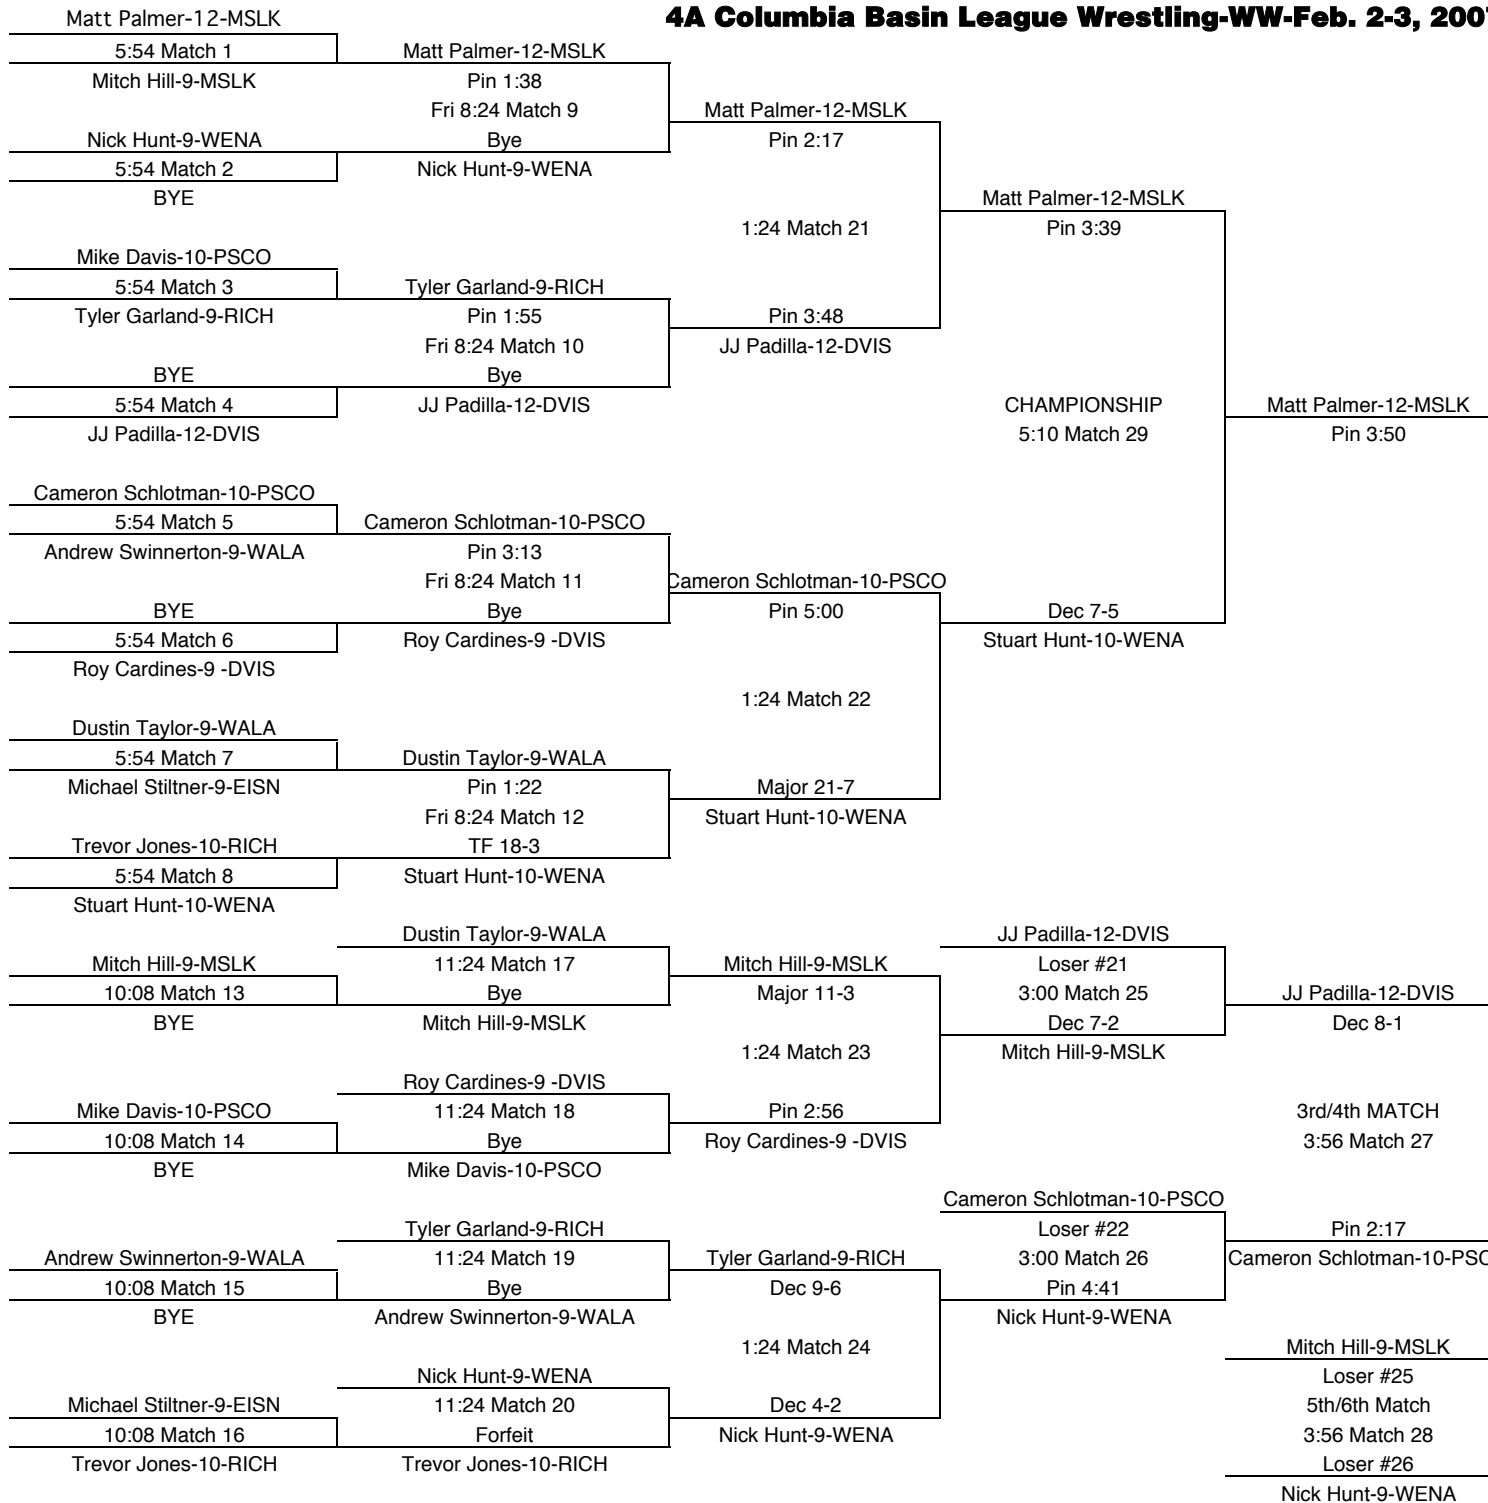

4A Columbia Basin League Wrestling-WW-Feb. 2-3, 2007

112

| TEAM POINTS-112 | |
|------------------|----------------------------|
| 25.5 | DVIS-Davis |
| 0 | EISN-Eisenhower |
| 35 | MSLK-Moses Lake |
| 25 | PSCO-Pasco |
| 20 | RICH-Richland |
| 2 | WALA-Walla Walla |
| 2 | WENA-Wenatchee |
| FINAL PLACES-112 | |
| 1st | Zach Nalley-10-DVIS |
| 2nd | Jordan Manthei-10-RICH |
| 3rd | Tyler Vela-10-MSLK |
| 4th | Josh Martinez-12-PSCO |
| 5th | David Peralez-9-MSLK |
| 6th | Spencer Van Sickle-10-PSCO |

4A Columbia Basin League Wrestling-WW-Feb. 2-3, 2007

119

| TEAM POINTS-119 | |
|------------------|-------------------------|
| 14 | DVIS-Davis |
| 2 | EISN-Eisenhower |
| 29.5 | MSLK-Moses Lake |
| 28 | PSCO-Pasco |
| 25 | RICH-Richland |
| 11 | WALA-Walla Walla |
| 2 | WENA-Wenatchee |
| FINAL PLACES-119 | |
| 1st | Gabe Guzman-11-MSLK |
| 2nd | Gerardo Castro-9-PSCO |
| 3rd | Corey Carpenter-12-RICH |
| 4th | Hector Lopez-11-DVIS |
| 5th | Ryan Harmon-9-WALA |
| 6th | Cory Kolasch-10-PSCO |

4A Columbia Basin League Wrestling-WW-Feb. 2-3, 2007

125

| TEAM POINTS-125 | |
|-----------------|------------------|
| 17 | DVIS-Davis |
| 0 | EISN-Eisenhower |
| 39 | MSLK-Moses Lake |
| 21 | PSCO-Pasco |
| 6 | RICH-Richland |
| 5 | WALA-Walla Walla |
| 27.5 | WENA-Wenatchee |