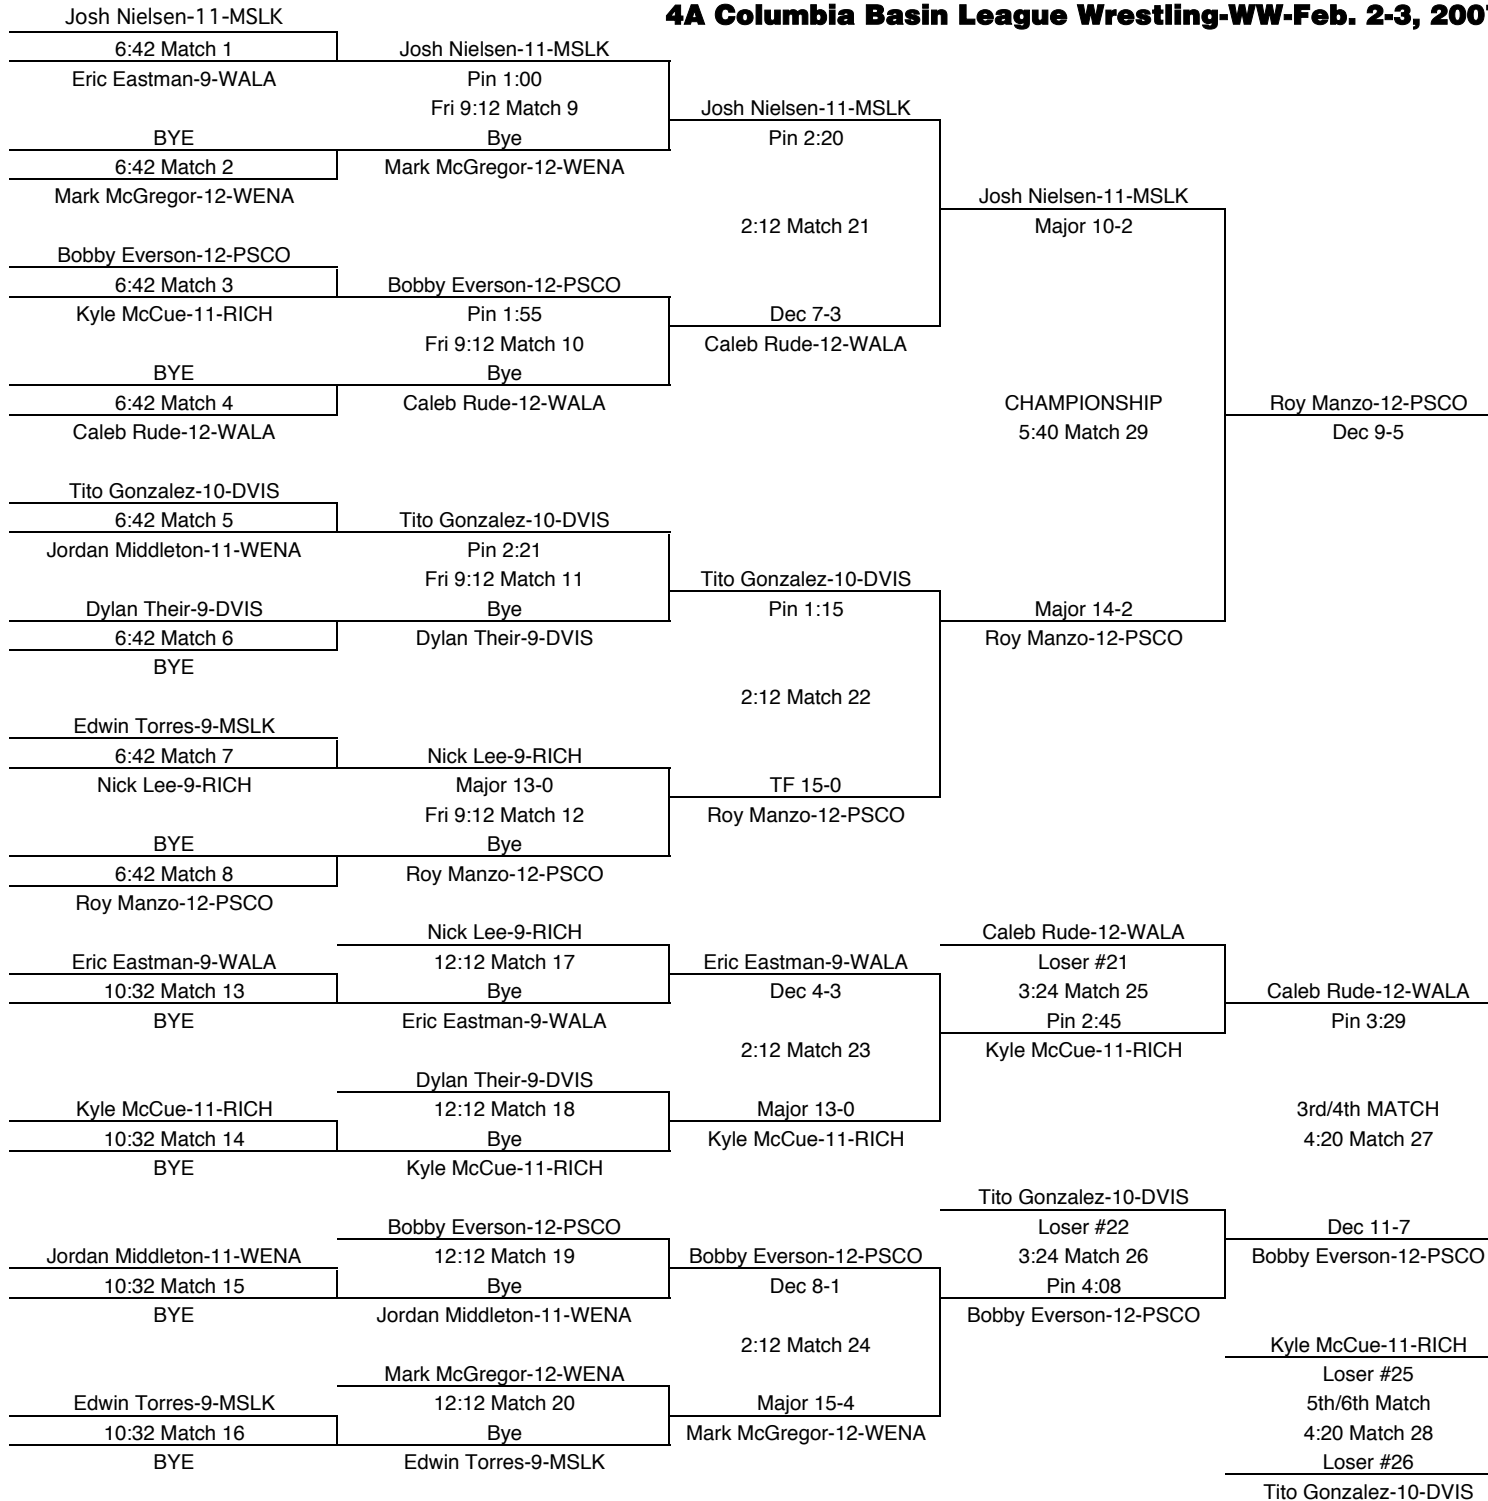

4A Columbia Basin League Wrestling-WW-Feb. 2-3, 2007

160

TEAM POINTS-160	
15	DVIS-Davis
0	EISN-Eisenhower
24	MSLK-Moses Lake
44.5	PSCO-Pasco
12	RICH-Richland
16	WALA-Walla Walla
3	WENA-Wenatchee

FINAL PLACES-160	
1st	Roy Manzo-12-PSCO
2nd	Josh Nielsen-11-MSLK
3rd	Bobby Everson-12-PSCO
4th	Caleb Rude-12-WALA
5th	Tito Gonzalez-10-DVIS
6th	Kyle McCue-11-RICH