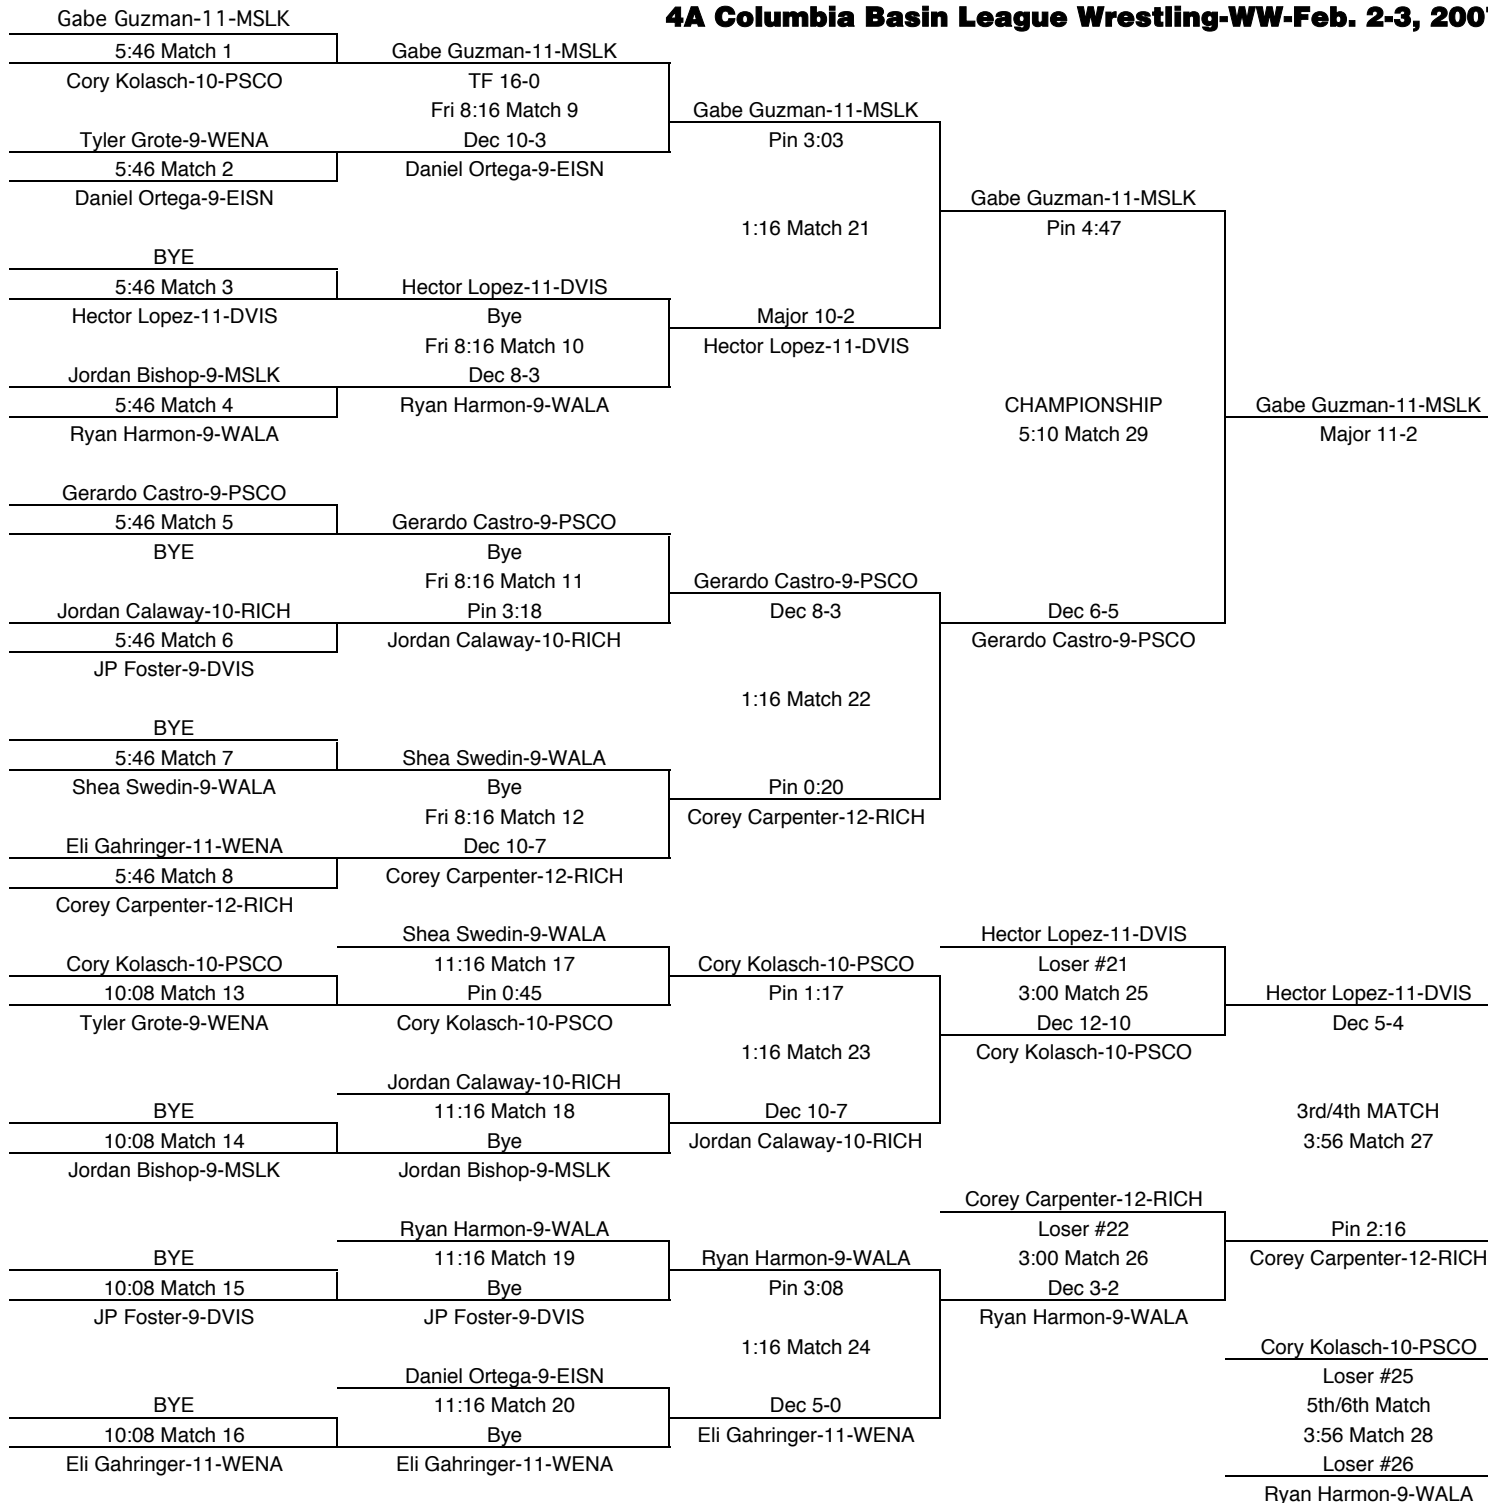

4A Columbia Basin League Wrestling-WW-Feb. 2-3, 2007

112

| TEAM POINTS-112 | |
|------------------|----------------------------|
| 25.5 | DVIS-Davis |
| 0 | EISN-Eisenhower |
| 35 | MSLK-Moses Lake |
| 25 | PSCO-Pasco |
| 20 | RICH-Richland |
| 2 | WALA-Walla Walla |
| 2 | WENA-Wenatchee |
| FINAL PLACES-112 | |
| 1st | Zach Nalley-10-DVIS |
| 2nd | Jordan Manthei-10-RICH |
| 3rd | Tyler Vela-10-MSLK |
| 4th | Josh Martinez-12-PSCO |
| 5th | David Peralez-9-MSLK |
| 6th | Spencer Van Sickle-10-PSCO |

4A Columbia Basin League Wrestling-WW-Feb. 2-3, 2007

119

| TEAM POINTS-119 | |
|------------------|-------------------------|
| 14 | DVIS-Davis |
| 2 | EISN-Eisenhower |
| 29.5 | MSLK-Moses Lake |
| 28 | PSCO-Pasco |
| 25 | RICH-Richland |
| 11 | WALA-Walla Walla |
| 2 | WENA-Wenatchee |
| FINAL PLACES-119 | |
| 1st | Gabe Guzman-11-MSLK |
| 2nd | Gerardo Castro-9-PSCO |
| 3rd | Corey Carpenter-12-RICH |
| 4th | Hector Lopez-11-DVIS |
| 5th | Ryan Harmon-9-WALA |
| 6th | Cory Kolasch-10-PSCO |