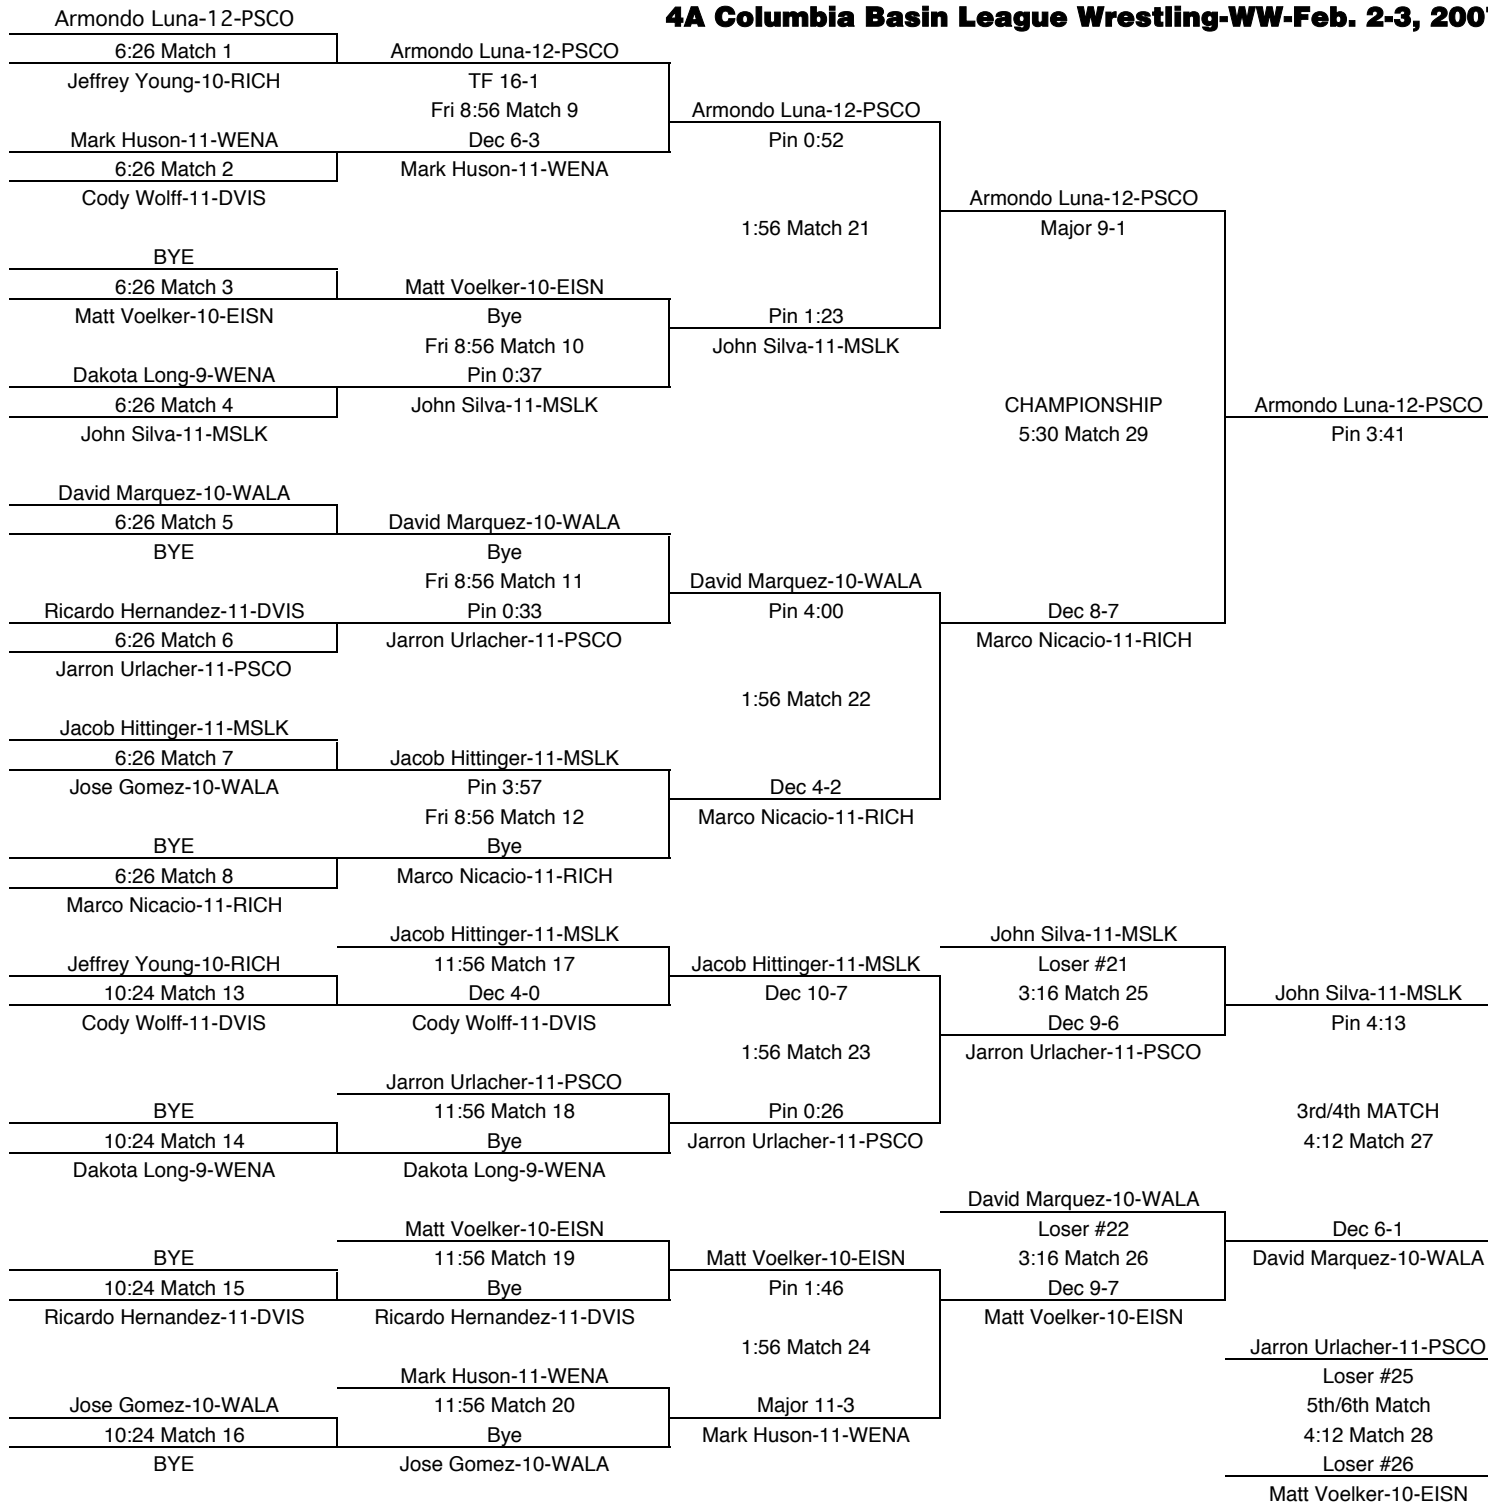

4A Columbia Basin League Wrestling-WW-Feb. 2-3, 2007

145

TEAM POINTS-145	
2	DVIS-Davis
7	EISN-Eisenhower
26	MSLK-Moses Lake
43.5	PSCO-Pasco
18	RICH-Richland
15	WALA-Walla Walla
5	WENA-Wenatchee
FINAL PLACES-145	
1st	Armondo Luna-12-PSCO
2nd	Marco Nicacio-11-RICH
3rd	John Silva-11-MSLK
4th	David Marquez-10-WALA
5th	Jarron Urlacher-11-PSCO
6th	Matt Voelker-10-EISN