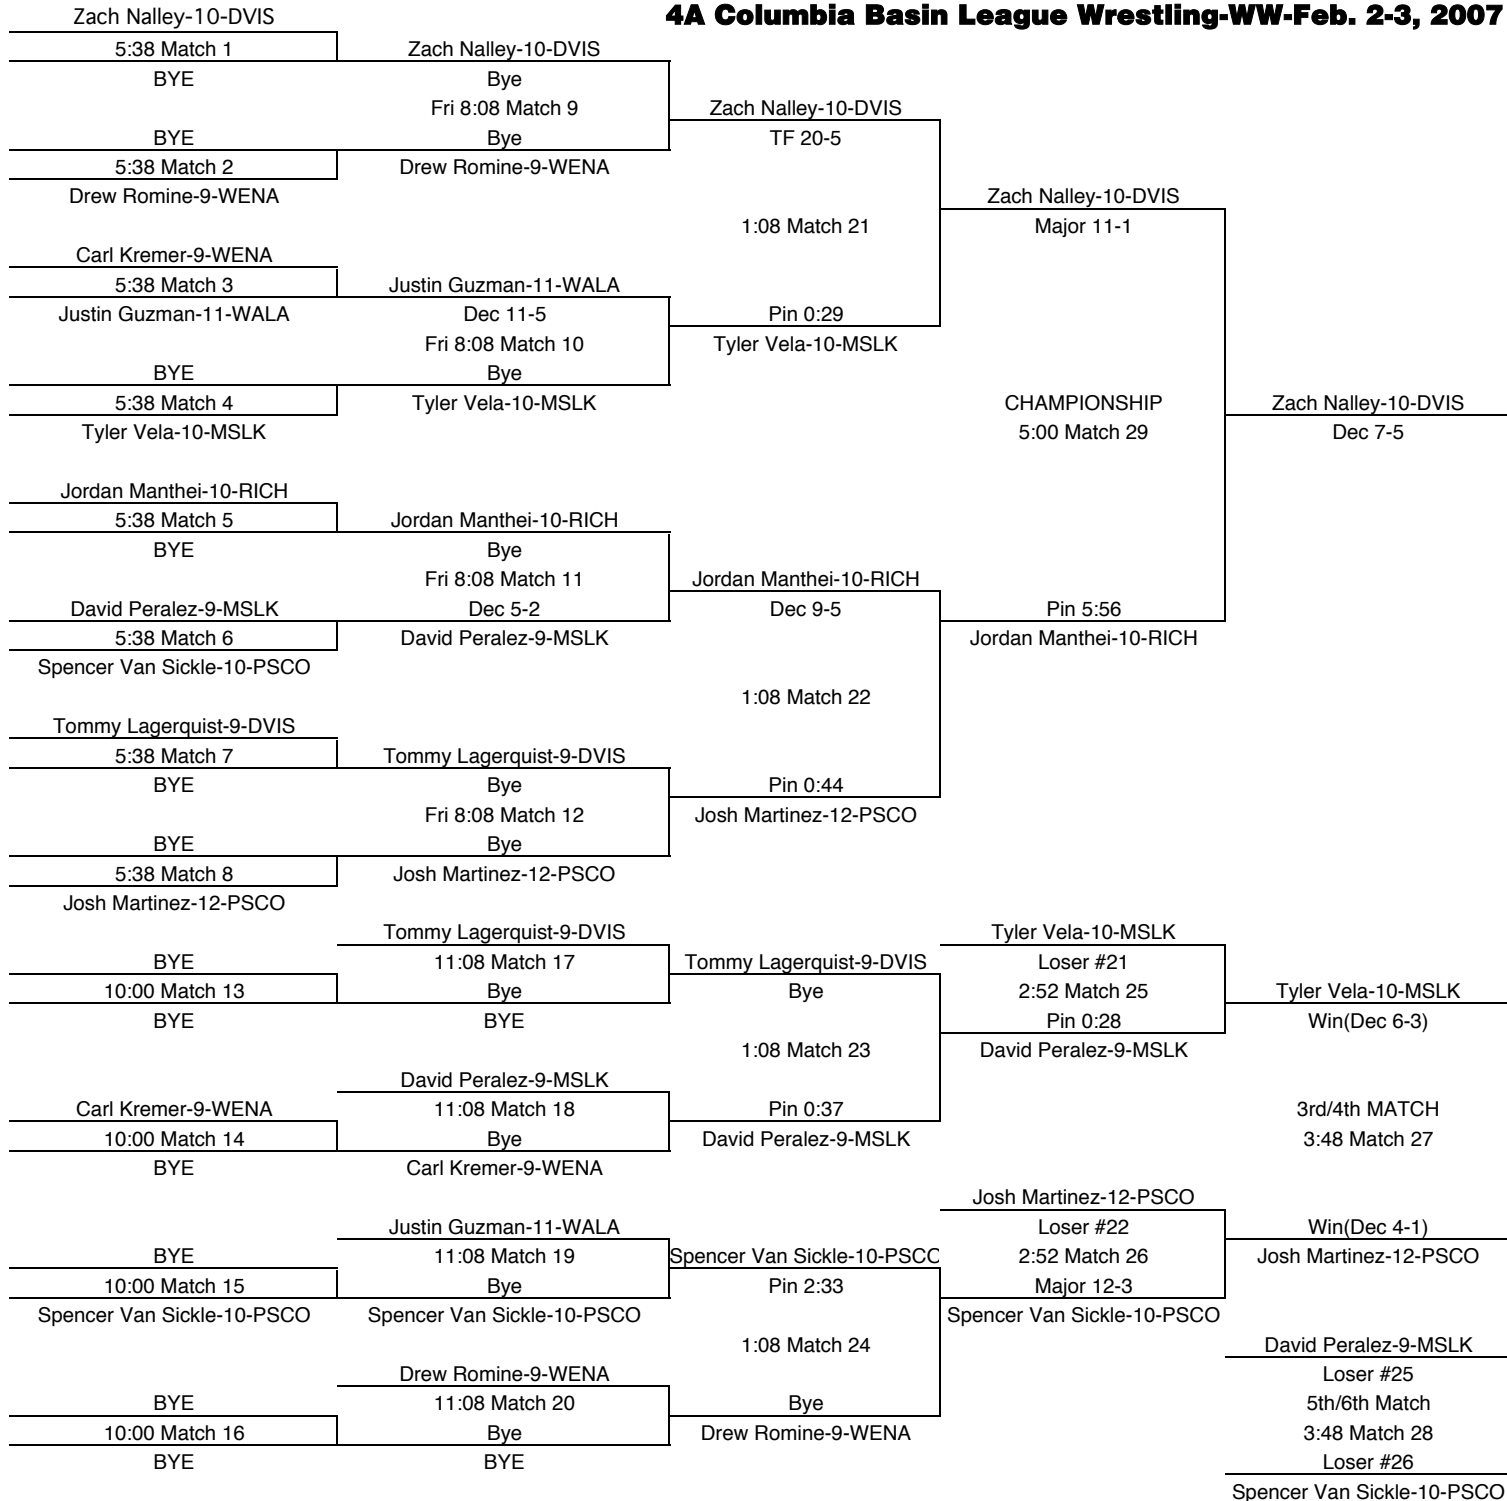

4A Columbia Basin League Wrestling-WW-Feb. 2-3, 2007

103

| TEAM POINTS-103 | |
|-----------------|------------------|
| 25 | DVIS-Davis |
| 16 | EISN-Eisenhower |
| 12 | MSLK-Moses Lake |
| 28 | PSCO-Pasco |
| 0 | RICH-Richland |
| 0 | WALA-Walla Walla |
| 21 | WENA-Wenatchee |

4A Columbia Basin League Wrestling-WW-Feb. 2-3, 2007

112

| TEAM POINTS-112 | |
|------------------|----------------------------|
| 25.5 | DVIS-Davis |
| 0 | EISN-Eisenhower |
| 35 | MSLK-Moses Lake |
| 25 | PSCO-Pasco |
| 20 | RICH-Richland |
| 2 | WALA-Walla Walla |
| 2 | WENA-Wenatchee |
| FINAL PLACES-112 | |
| 1st | Zach Nalley-10-DVIS |
| 2nd | Jordan Manthei-10-RICH |
| 3rd | Tyler Vela-10-MSLK |
| 4th | Josh Martinez-12-PSCO |
| 5th | David Peralez-9-MSLK |
| 6th | Spencer Van Sickle-10-PSCO |