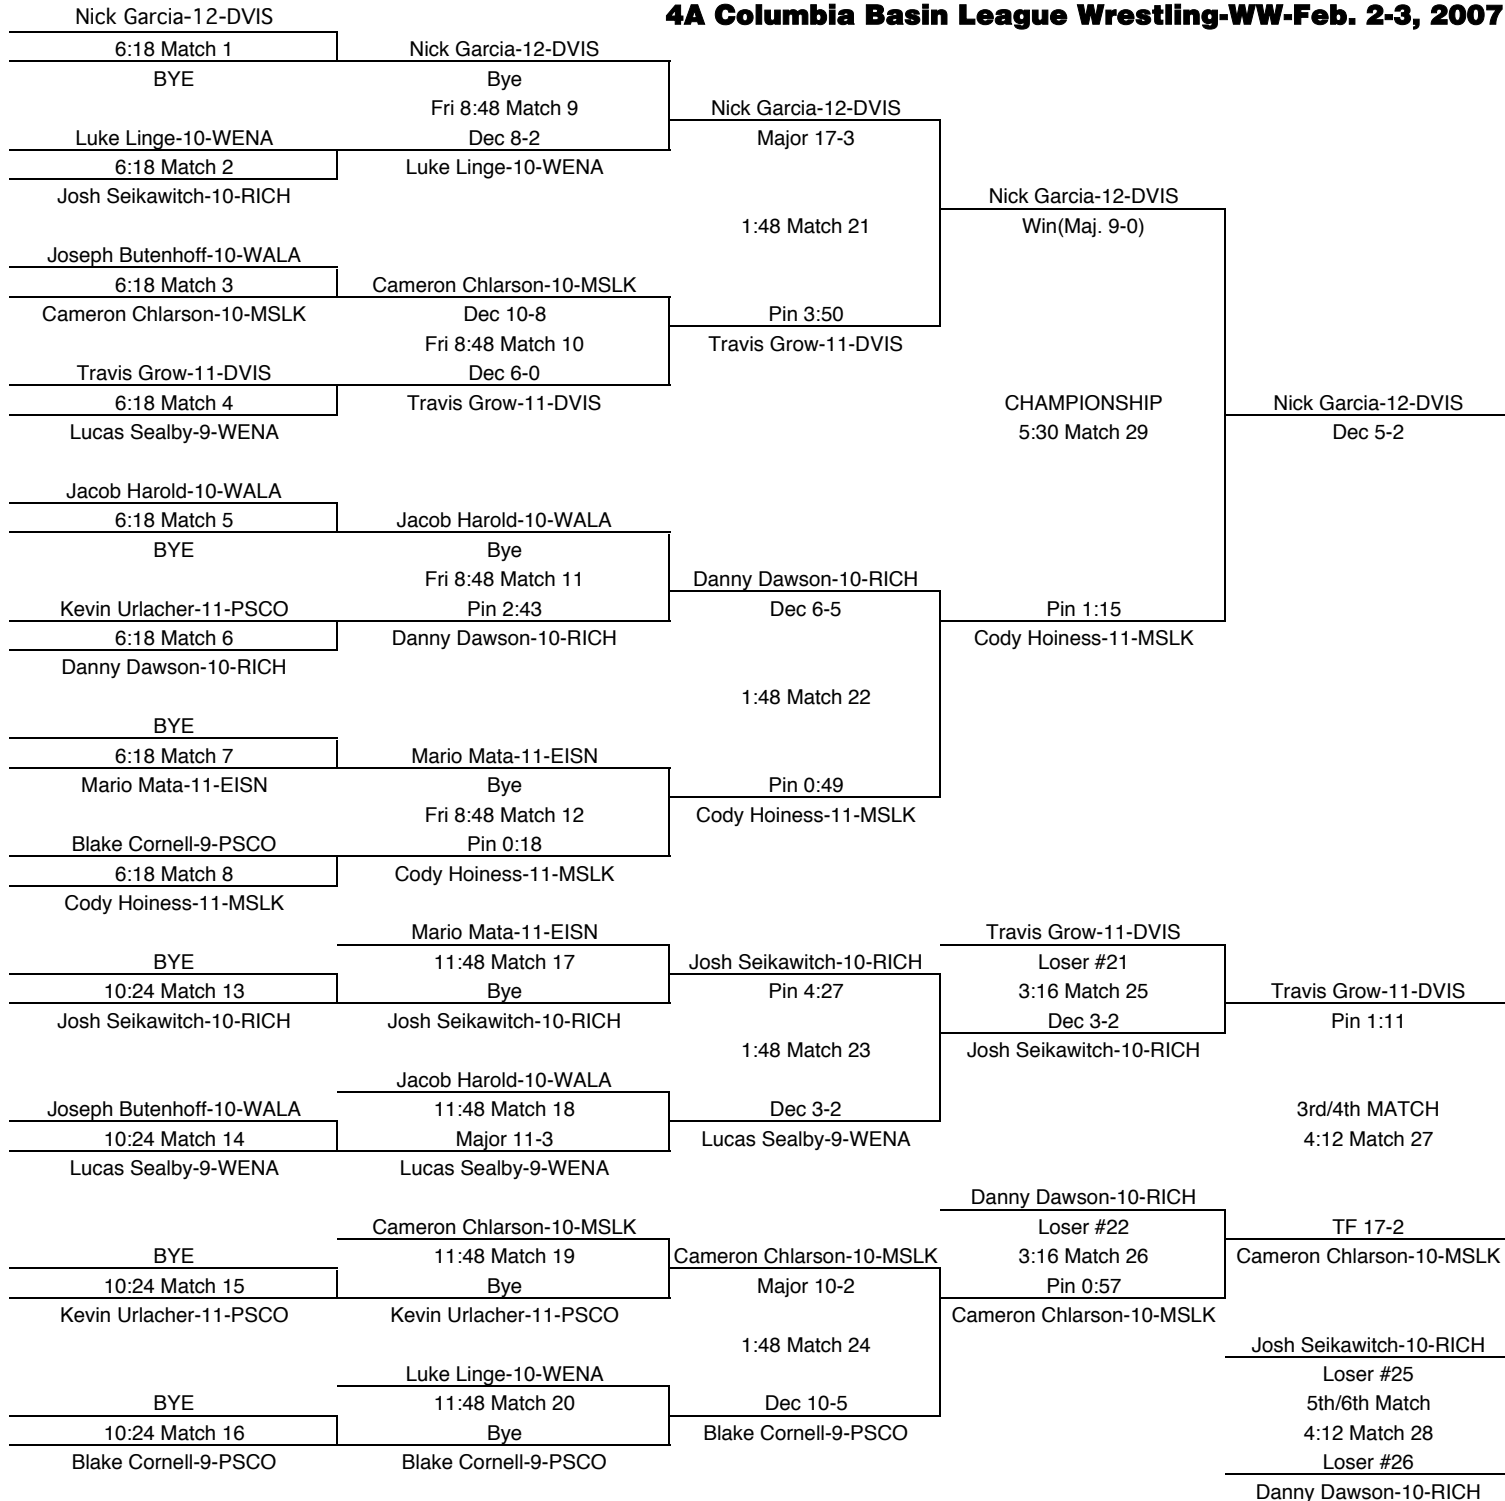

4A Columbia Basin League Wrestling-WW-Feb. 2-3, 2007

140

TEAM POINTS-140	
45	DAVIS-Davis
0	EISN-Eisenhower
40.5	MSLK-Moses Lake
3	PSCO-Pasco
21	RICH-Richland
0	WALA-Walla Walla
5	WENA-Wenatchee

FINAL PLACES-140	
1st	Nick Garcia-12-DVIS
2nd	Cody Hoiness-11-MSLK
3rd	Travis Grow-11-DVIS
4th	Cameron Chlarson-10-MSLK
5th	Danny Dawson-10-RICH
6th	Josh Seikawitch-10-RICH