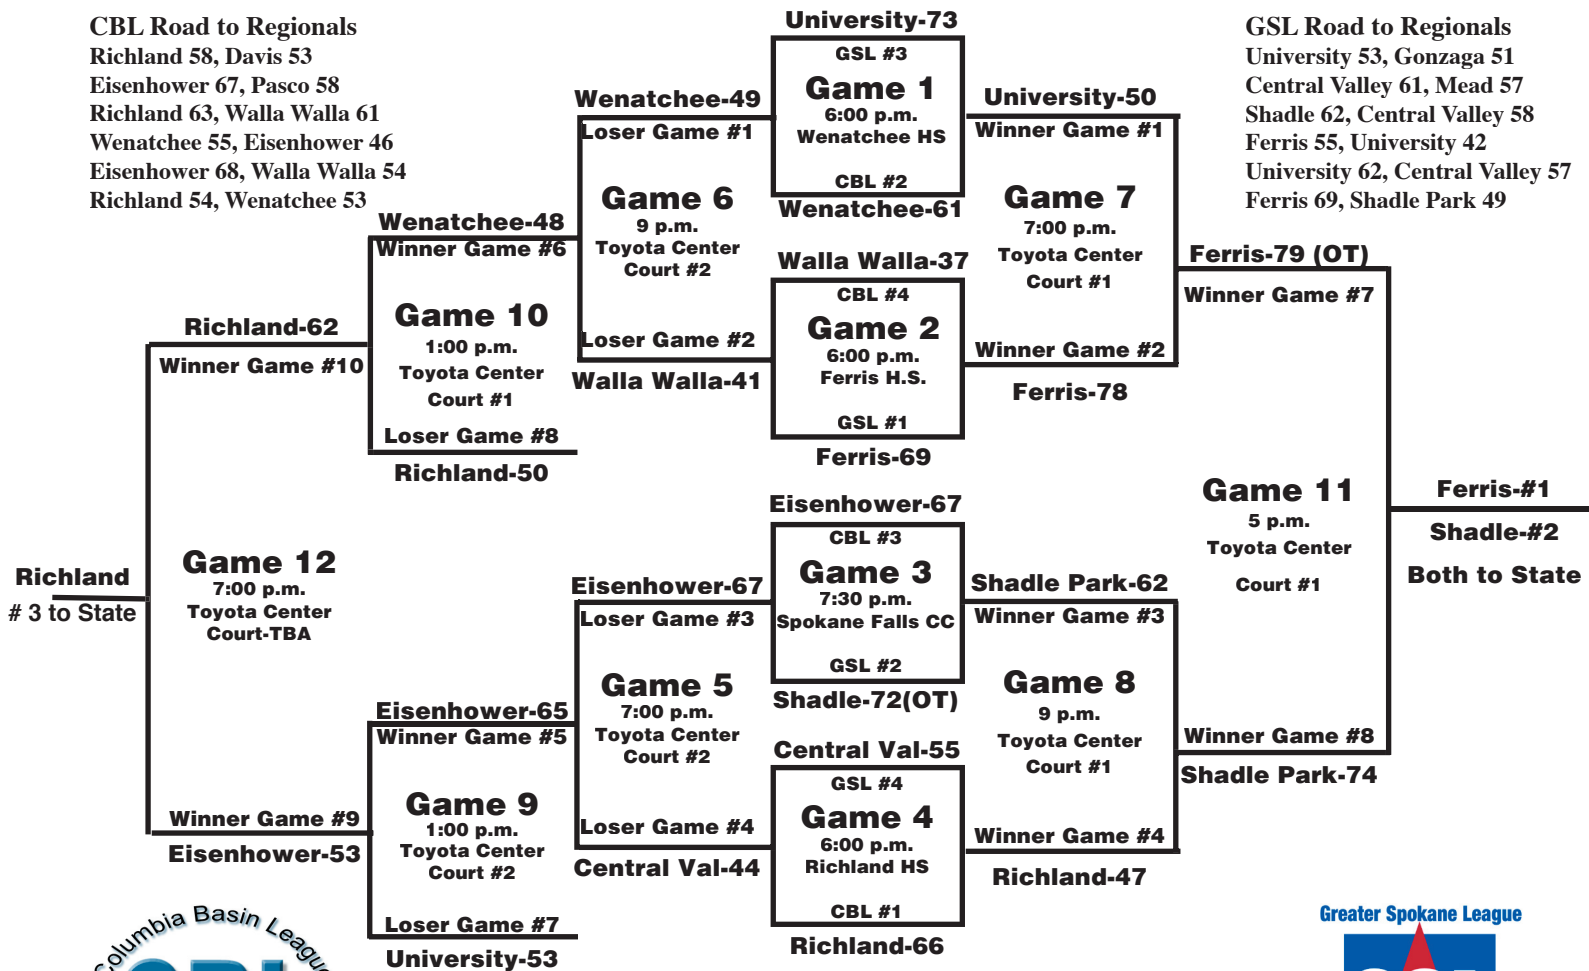

2008 CONAGRA FOODS LAMB-WESTON 4A REGIONAL BOYS TOURNAMENT

Saturday, Feb 23 Saturday, Feb 23 Friday, Feb 22 Tuesday, Feb. 19 Friday, Feb 22 Saturday, Feb 23

CBL Road to Regionals

Richland 58, Davis 53
Eisenhower 67, Pasco 58
Richland 63, Walla Walla 61
Wenatchee 55, Eisenhower 46
Eisenhower 68, Walla Walla 54
Richland 54, Wenatchee 53

GSL Road to Regionals

University 53, Gonzaga 51
Central Valley 61, Mead 57
Shadle 62, Central Valley 58
Ferris 55, University 42
University 62, Central Valley 57
Ferris 69, Shadle Park 49

Greater Spokane League

Home Team on bottom of brackets-Complete
ConAgra Foods Lamb Weston 4A/3A
Regional Tournament results and box scores
can be found at www.jcrawford.net