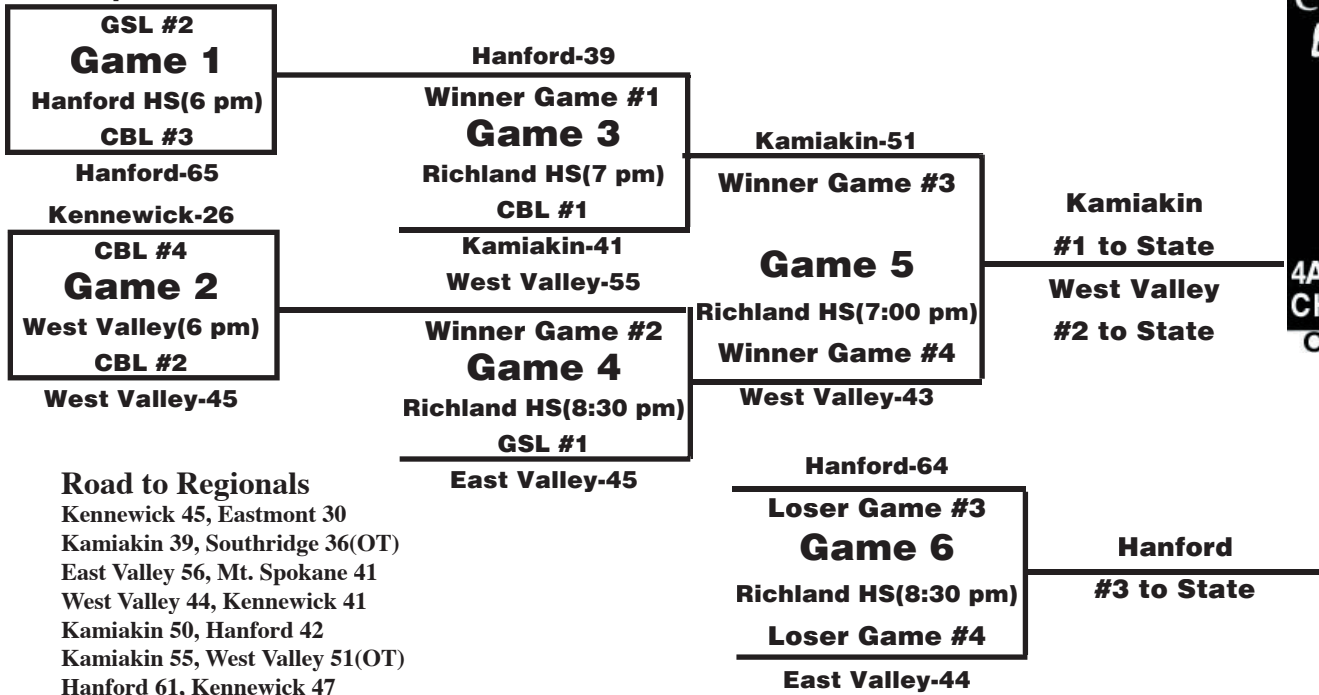

# 2008 CONAGRA FOODS LAMB-WESTON 3A REGIONAL BOYS TOURNAMENT

Tuesday, Feb. 26  
North Central-47

Friday, Feb. 29

Saturday, March 1

# 2008 CONAGRA FOODS LAMB-WESTON 3A REGIONAL GIRLS TOURNAMENT

Tuesday, Feb. 26  
Mt. Spokane-57

Friday, Feb. 29

Saturday, March 1

Home Team on bottom of brackets-Complete ConAgra Foods Lamb Weston  
4A/3A Regional Tournament results can be found at [www.jcrawford.net](http://www.jcrawford.net)