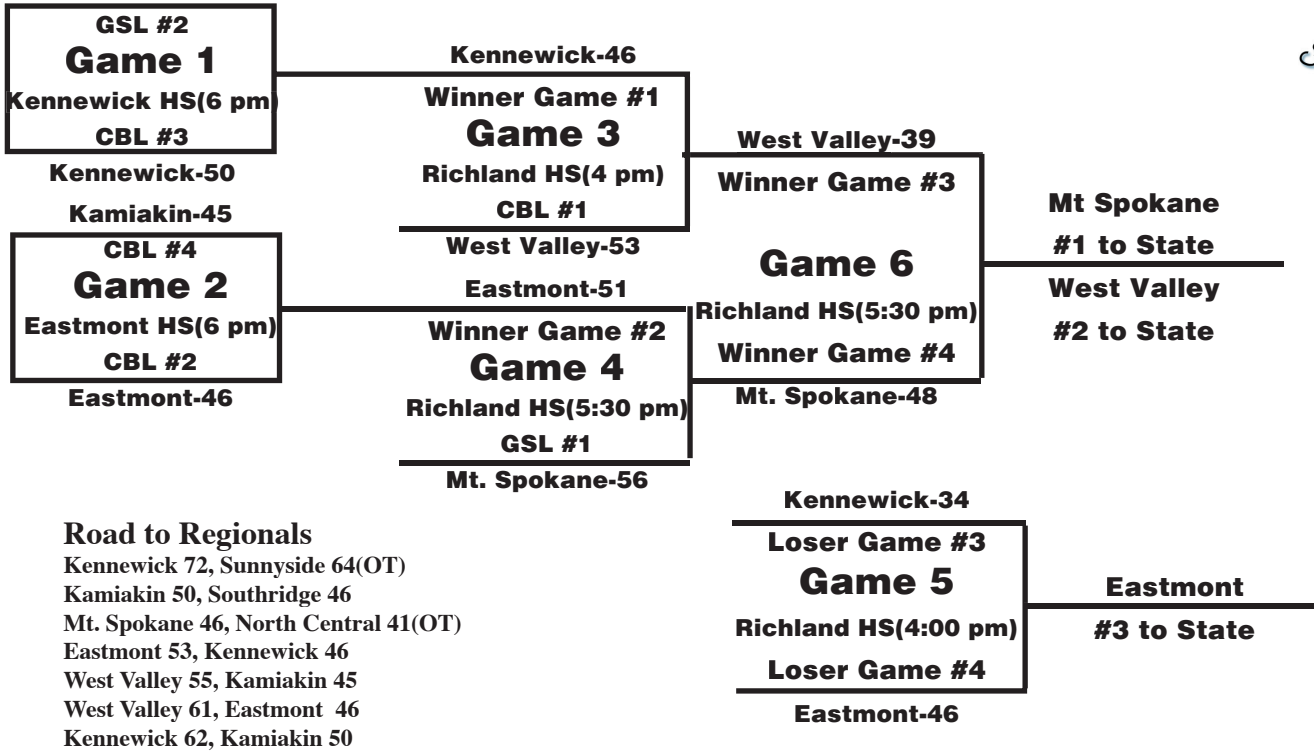

# 2008 CONAGRA FOODS LAMB-WESTON 3A REGIONAL BOYS TOURNAMENT

Tuesday, Feb. 26  
North Central-47

Friday, Feb. 29

Saturday, March 1

# 2008 CONAGRA FOODS LAMB-WESTON 3A REGIONAL GIRLS TOURNAMENT

Tuesday, Feb. 26  
Mt. Spokane-57

Friday, Feb. 29

Saturday, March 1

Home Team on bottom of brackets-Complete ConAgra Foods Lamb Weston  
4A/3A Regional Tournament results can be found at [www.jcrawford.net](http://www.jcrawford.net)