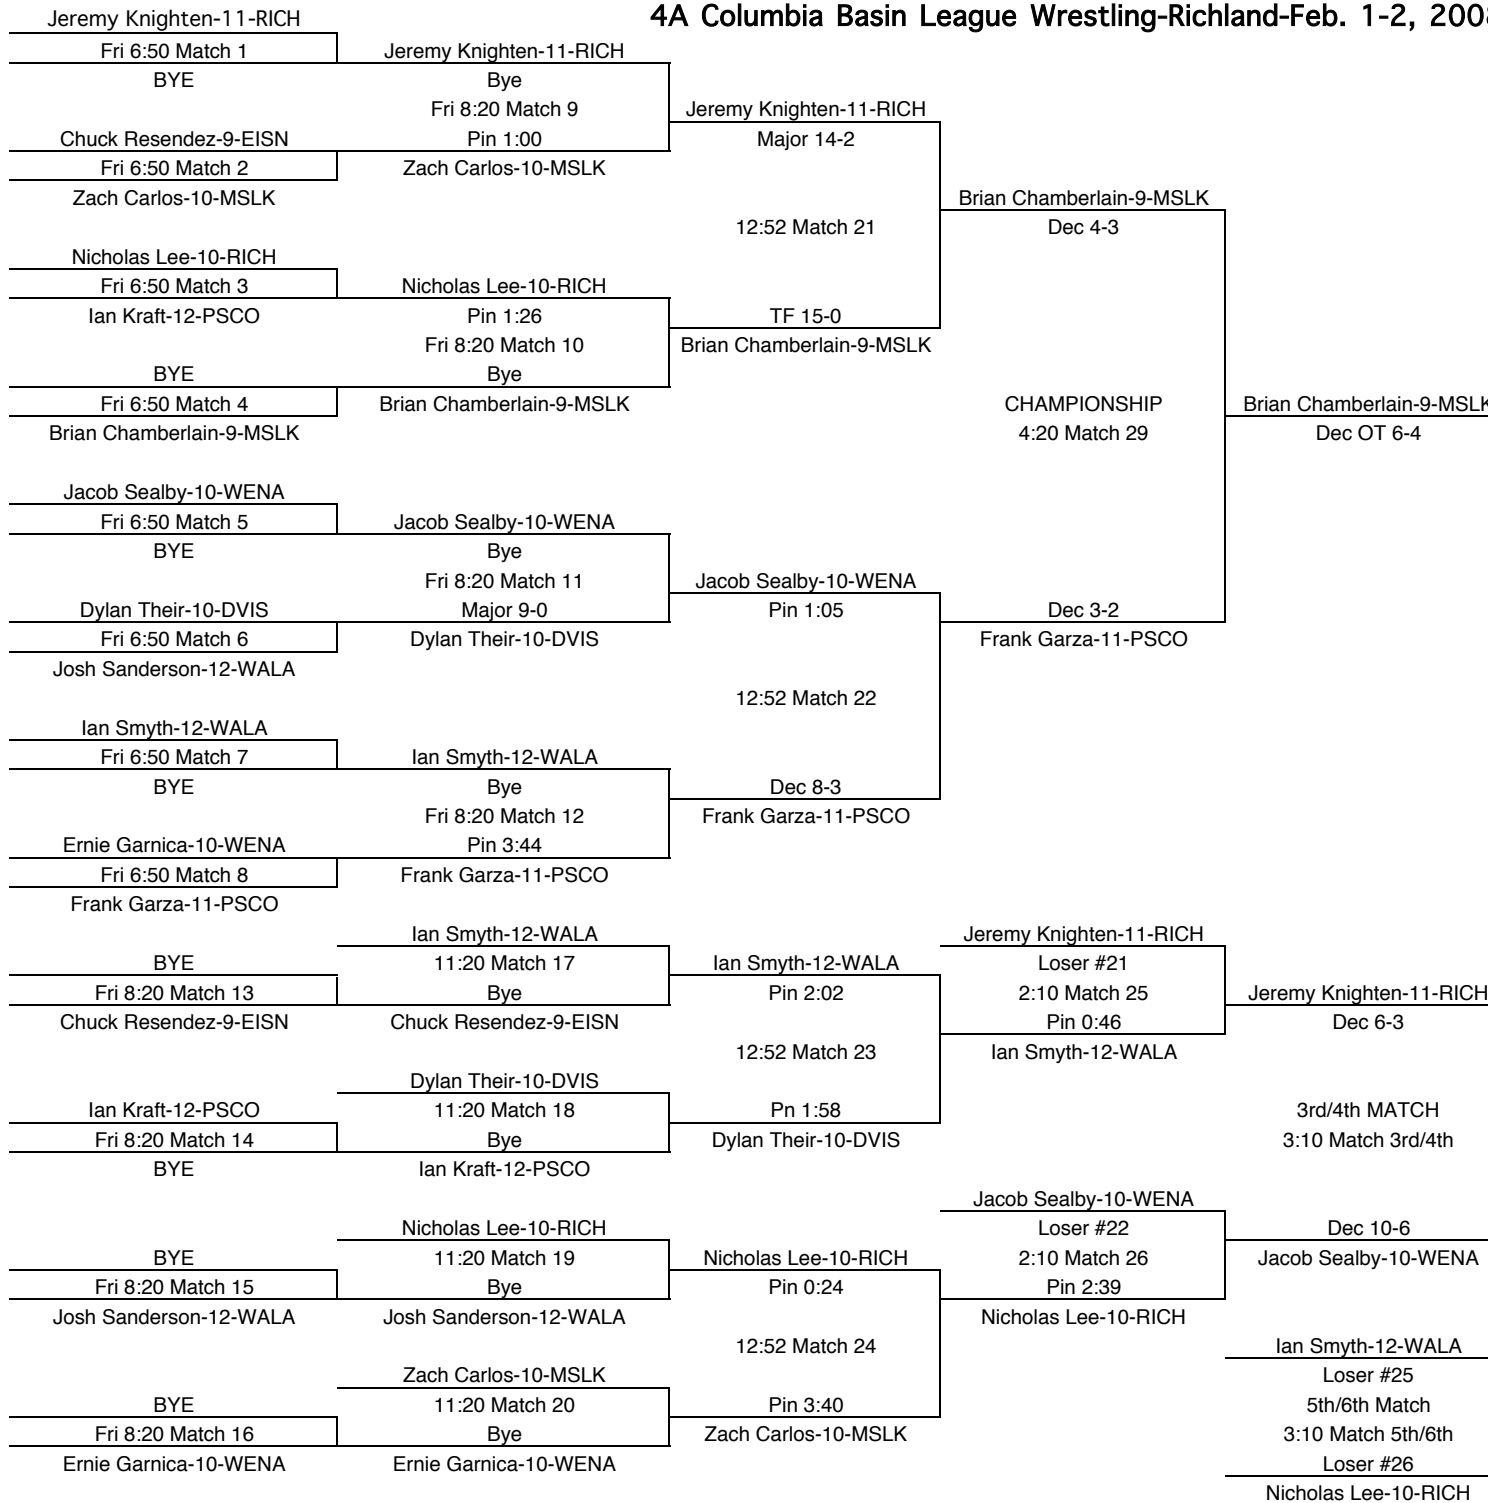

4A Columbia Basin League Wrestling-Richland-Feb. 1-2, 2008

171

TEAM POINTS-171	
6	DVIS-Davis
1	EISN-Eisenhower
30.5	MSLK-Moses Lake
21	PSCO-Pasco
26	RICH-Richland
13	WALA-Walla Walla
17	WENA-Wenatchee
FINAL PLACES-171	
1st	Brian Chamberlain-9-MSLK
2nd	Frank Garza-11-PSCO
3rd	Jacob Sealby-10-WENA
4th	Jeremy Knighten-11-RICH
5th	Ian Smyth-12-WALA
6th	Nicholas Lee-10-RICH