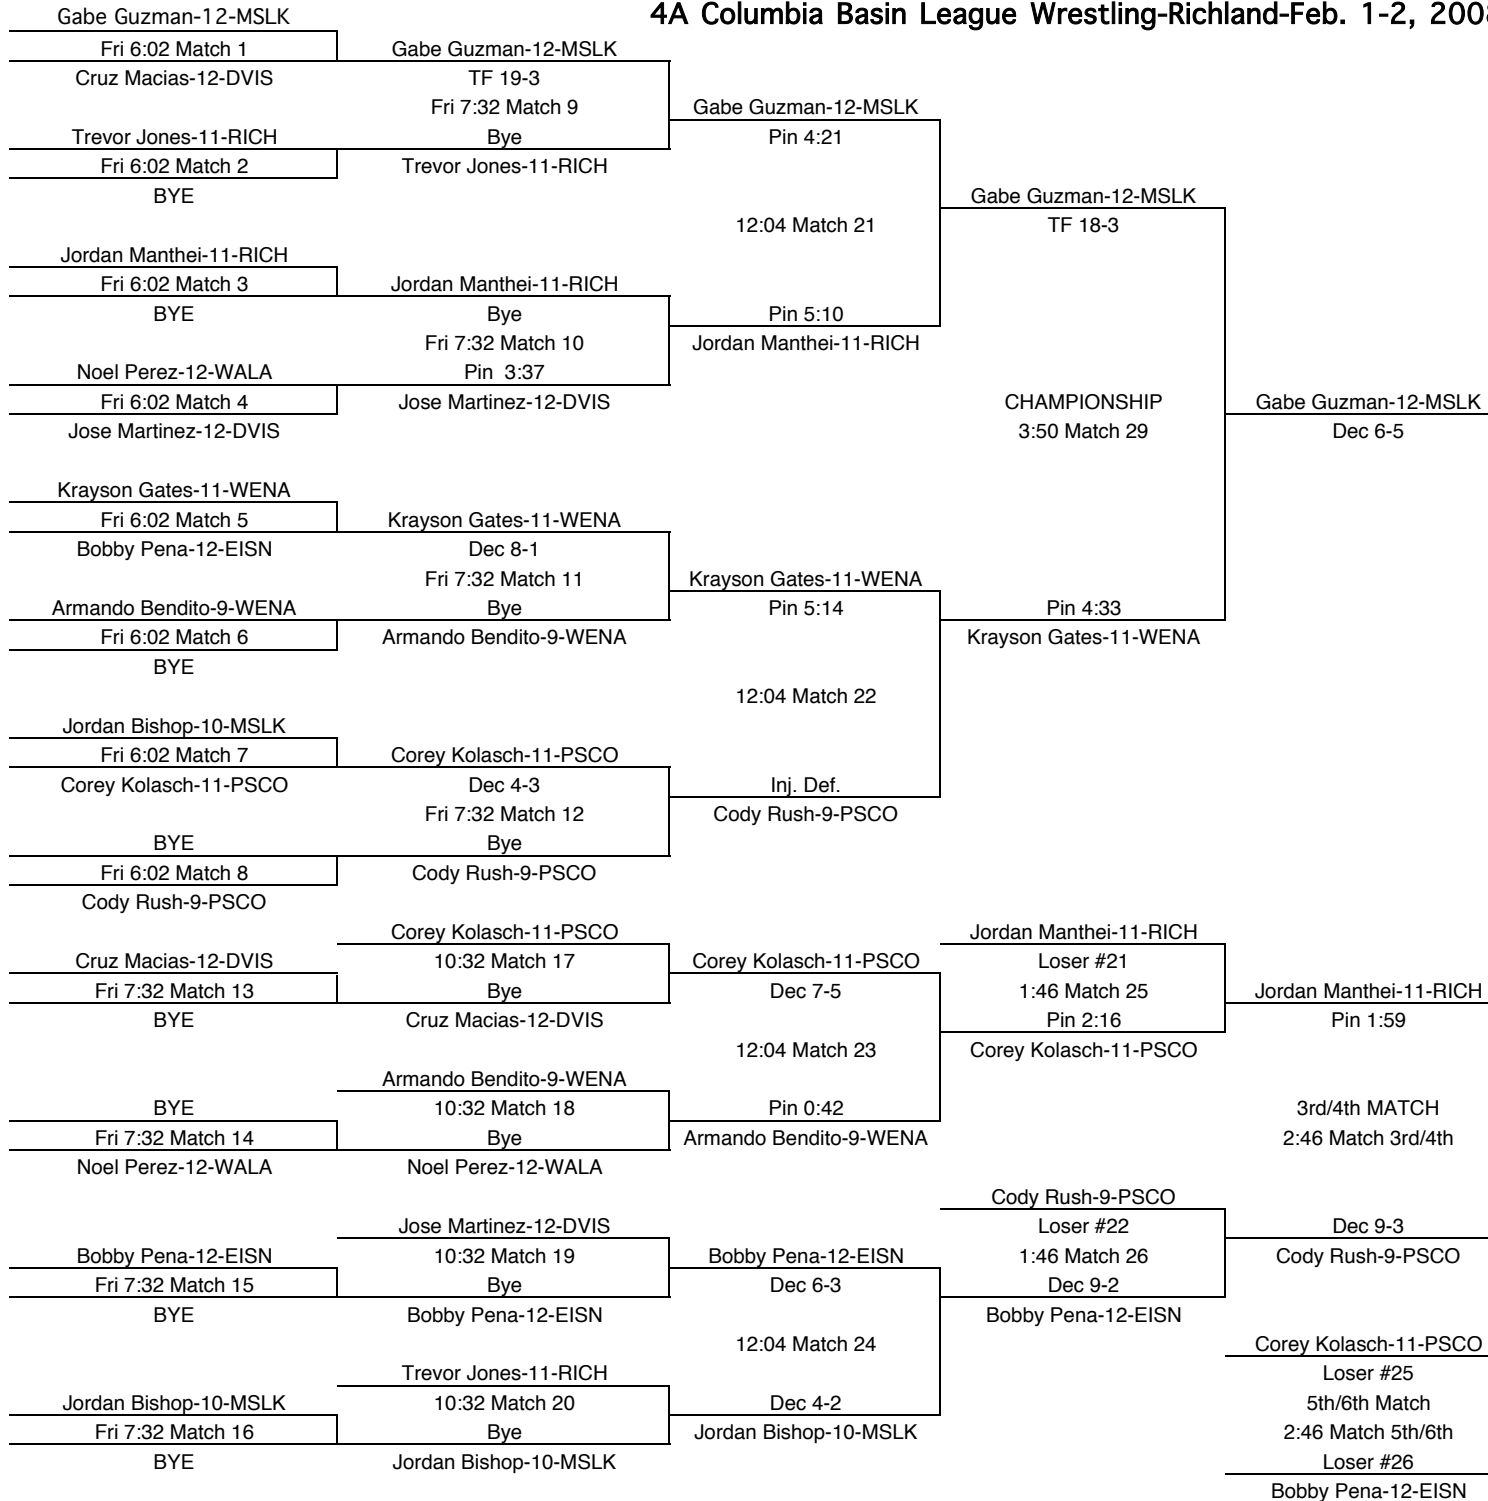

4A Columbia Basin League Wrestling-Richland-Feb. 1-2, 2008

130

TEAM POINTS-130	
5	DVIS-Davis
10	EISN-Eisenhower
29	MSLK-Moses Lake
23	PSCO-Pasco
18	RICH-Richland
1	WALA-Walla Walla
25	WENA-Wenatchee

FINAL PLACES-130	
1st	Gabe Guzman-12-MSLK
2nd	Krayson Gates-11-WENA
3rd	Jordan Manthei-11-RICH
4th	Cody Rush-9-PSCO
5th	Bobby Pena-12-EISN
6th	Corey Kolasch-11-PSCO