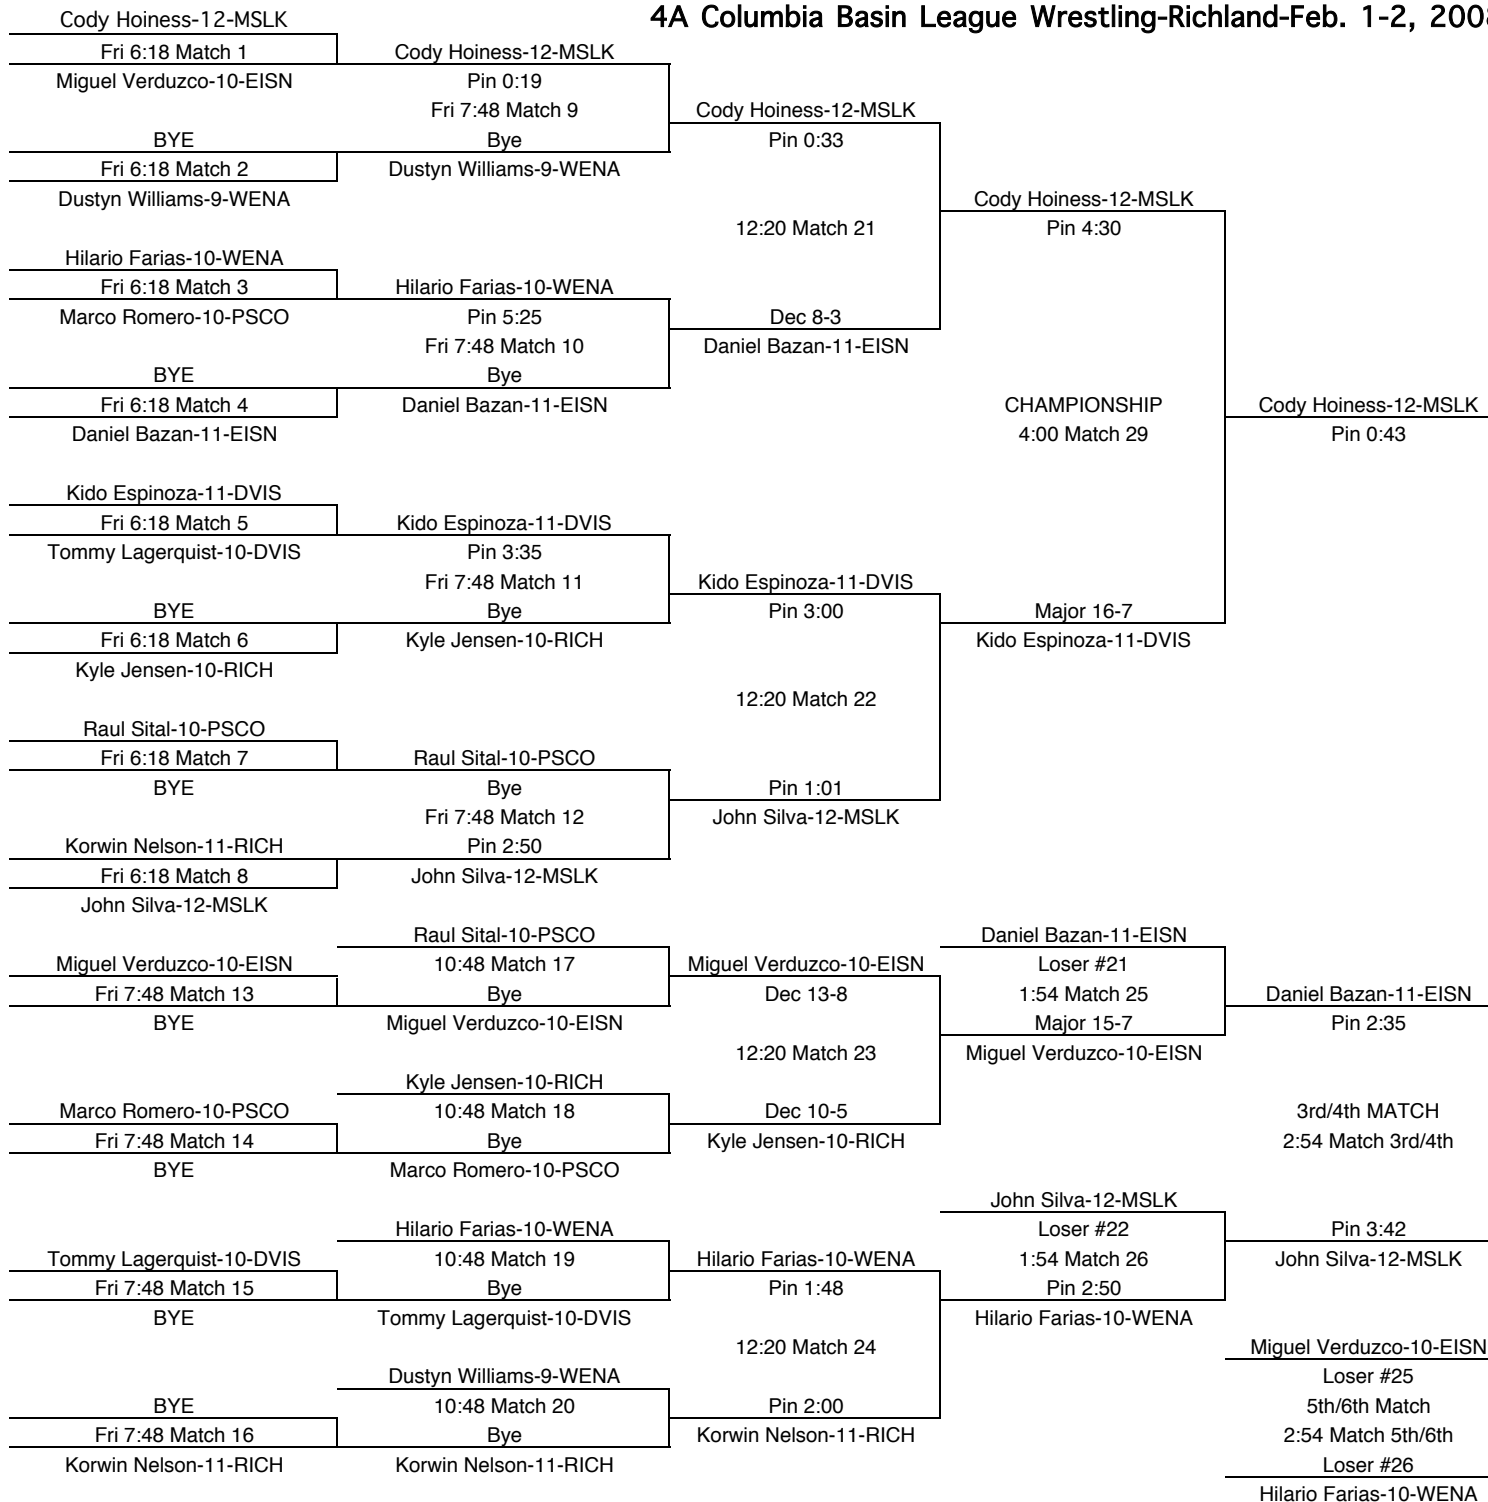

4A Columbia Basin League Wrestling-Richland-Feb. 1-2, 2008

140

TEAM POINTS-140	
24	DVIS-Davis
21	EISN-Eisenhower
52	MSLK-Moses Lake
1	PSCO-Pasco
5	RICH-Richland
0	WALA-Walla Walla
17	WENA-Wenatchee

FINAL PLACES-140	
1st	Cody Hoiness-12-MSLK
2nd	Kido Espinoza-11-DVIS
3rd	John Silva-12-MSLK
4th	Daniel Bazan-11-EISN
5th	Hilario Farias-10-WENA
6th	Miguel Verduzco-10-EISN