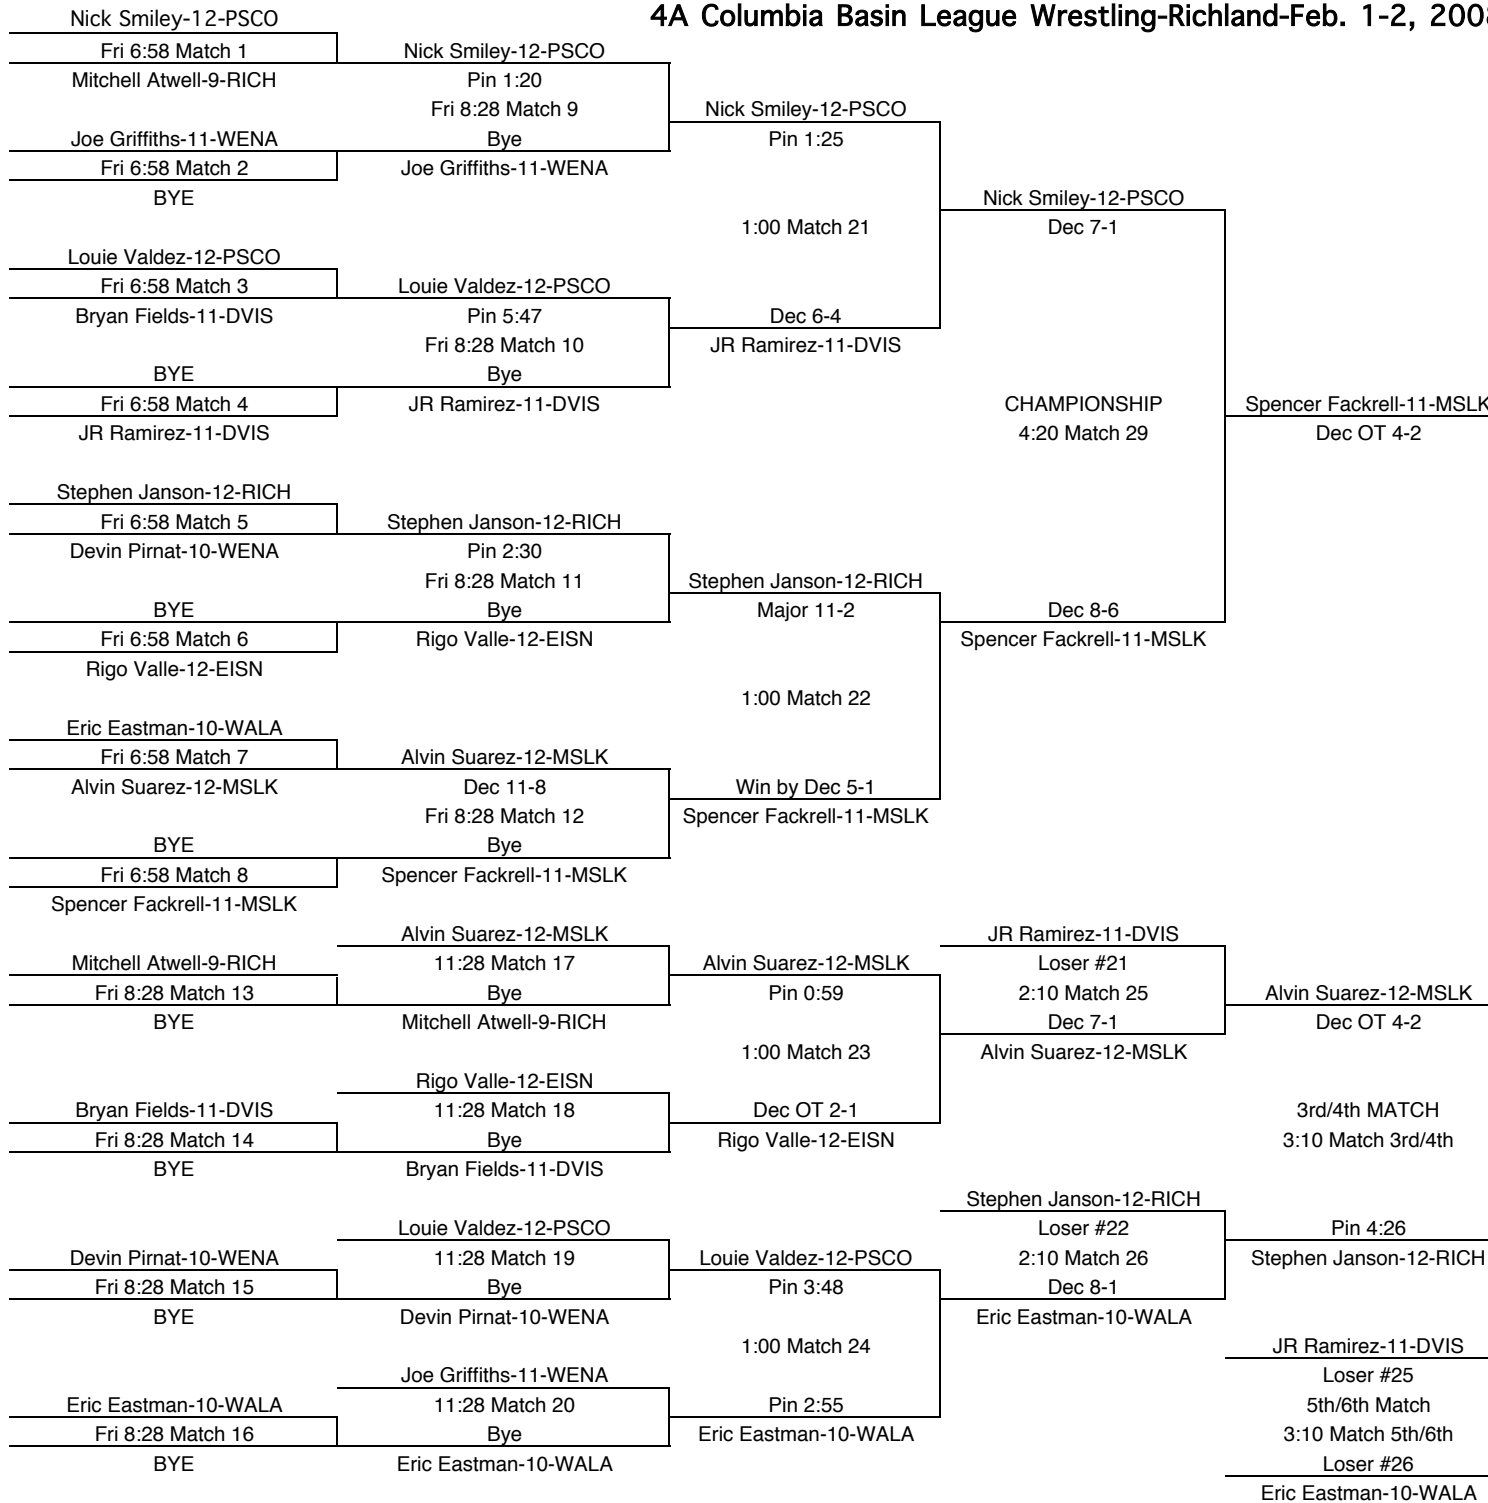

4A Columbia Basin League Wrestling-Richland-Feb. 1-2, 2008

189

TEAM POINTS-189	
8	DVIS-Davis
1	EISN-Eisenhower
38	MSLK-Moses Lake
29	PSCO-Pasco
21	RICH-Richland
10	WALA-Walla Walla
1	WENA-Wenatchee
FINAL PLACES-189	
1st	Spencer Fackrell-11-MSLK
2nd	Nick Smiley-12-PSCO
3rd	Stephen Janson-12-RICH
4th	Alvin Suarez-12-MSLK
5th	Eric Eastman-10-WALA
6th	JR Ramirez-11-DVIS