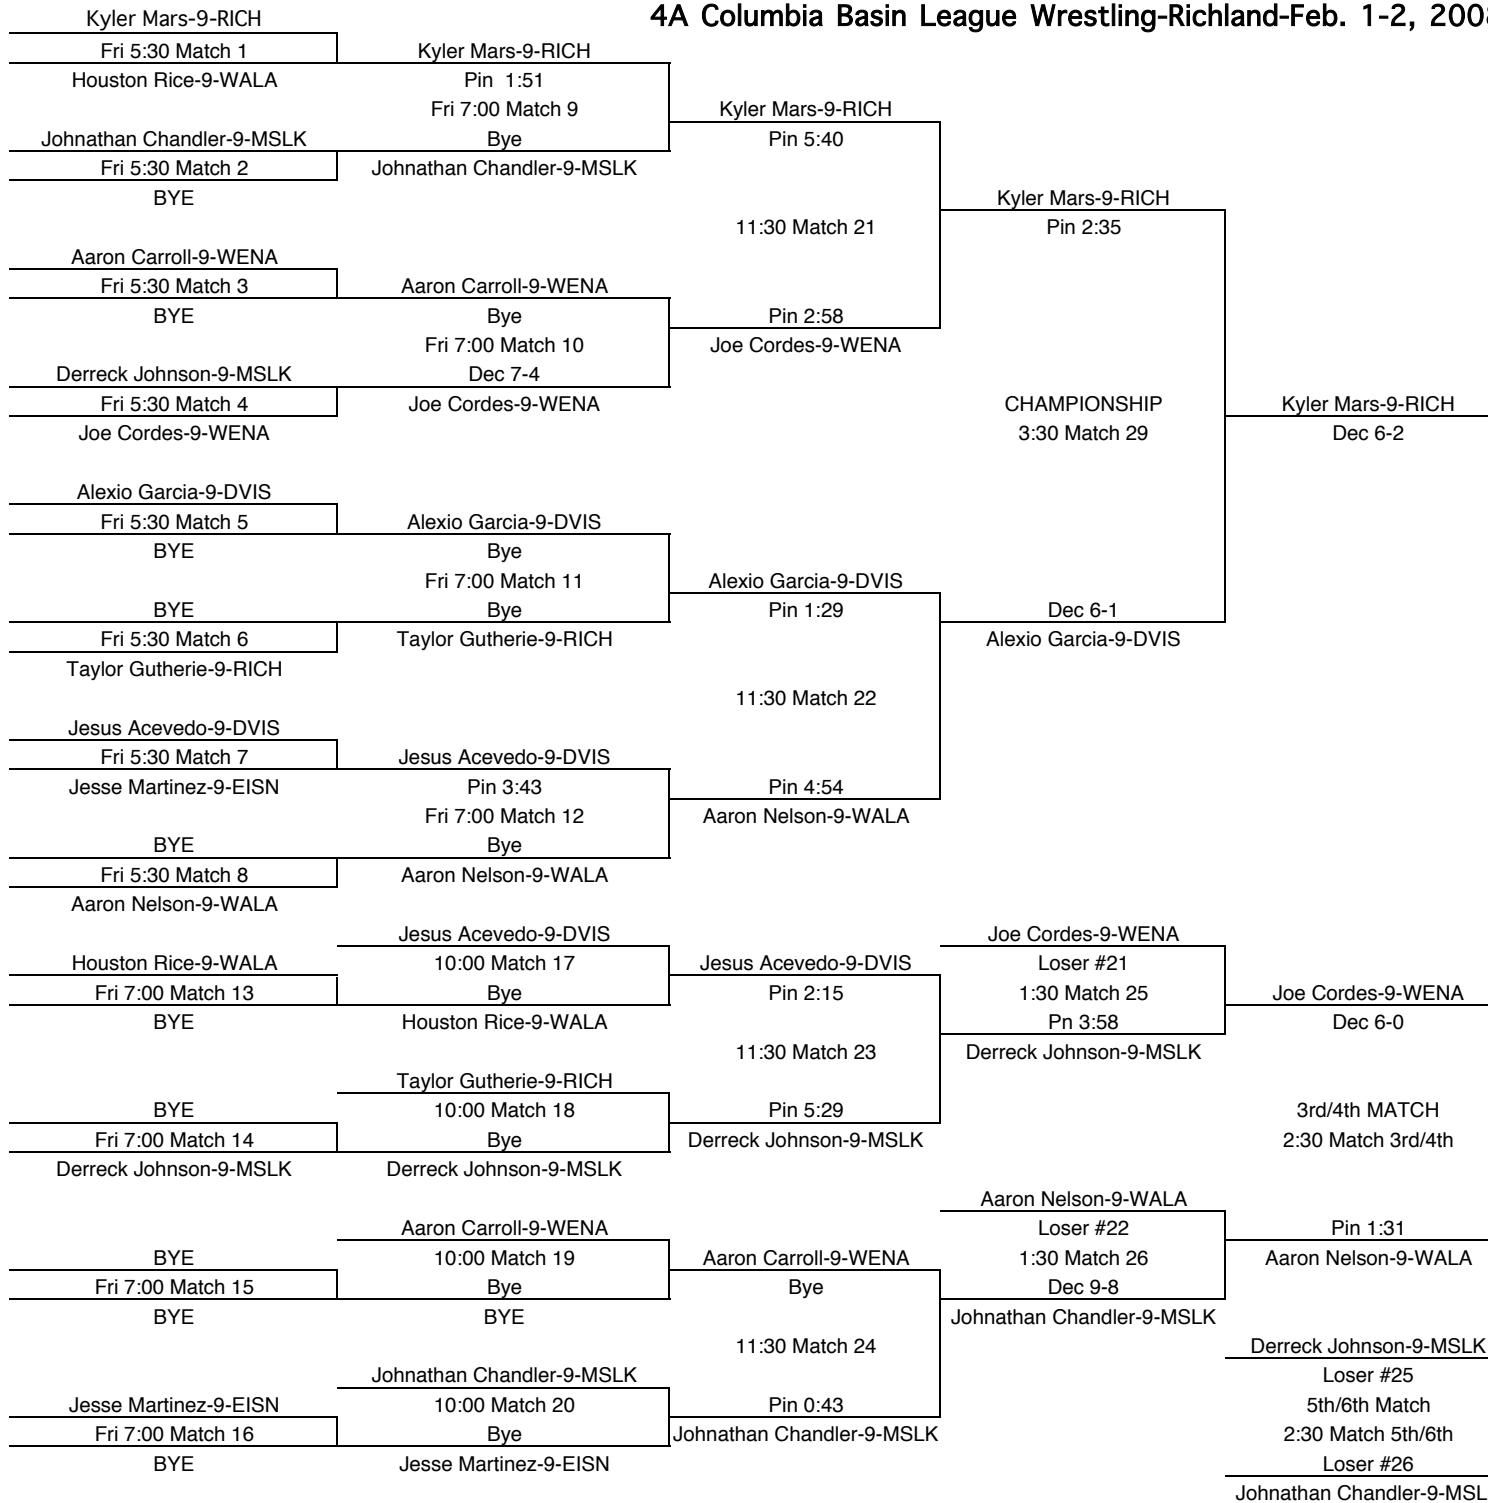

4A Columbia Basin League Wrestling-Richland-Feb. 1-2, 2008

103

TEAM POINTS-103	
27	DVIS-Davis
1	EISN-Eisenhower
21	MSLK-Moses Lake
0	PSCO-Pasco
28	RICH-Richland
21	WALA-Walla Walla
15	WENA-Wenatchee

FINAL PLACES-103	
1st	Kyler Mars-9-RICH
2nd	Alexio Garcia-9-DVIS
3rd	Aaron Nelson-9-WALA
4th	Joe Cordes-9-WENA
5th	Derreck Johnson-9-MSLK
6th	Johnathan Chandler-9-MSLK