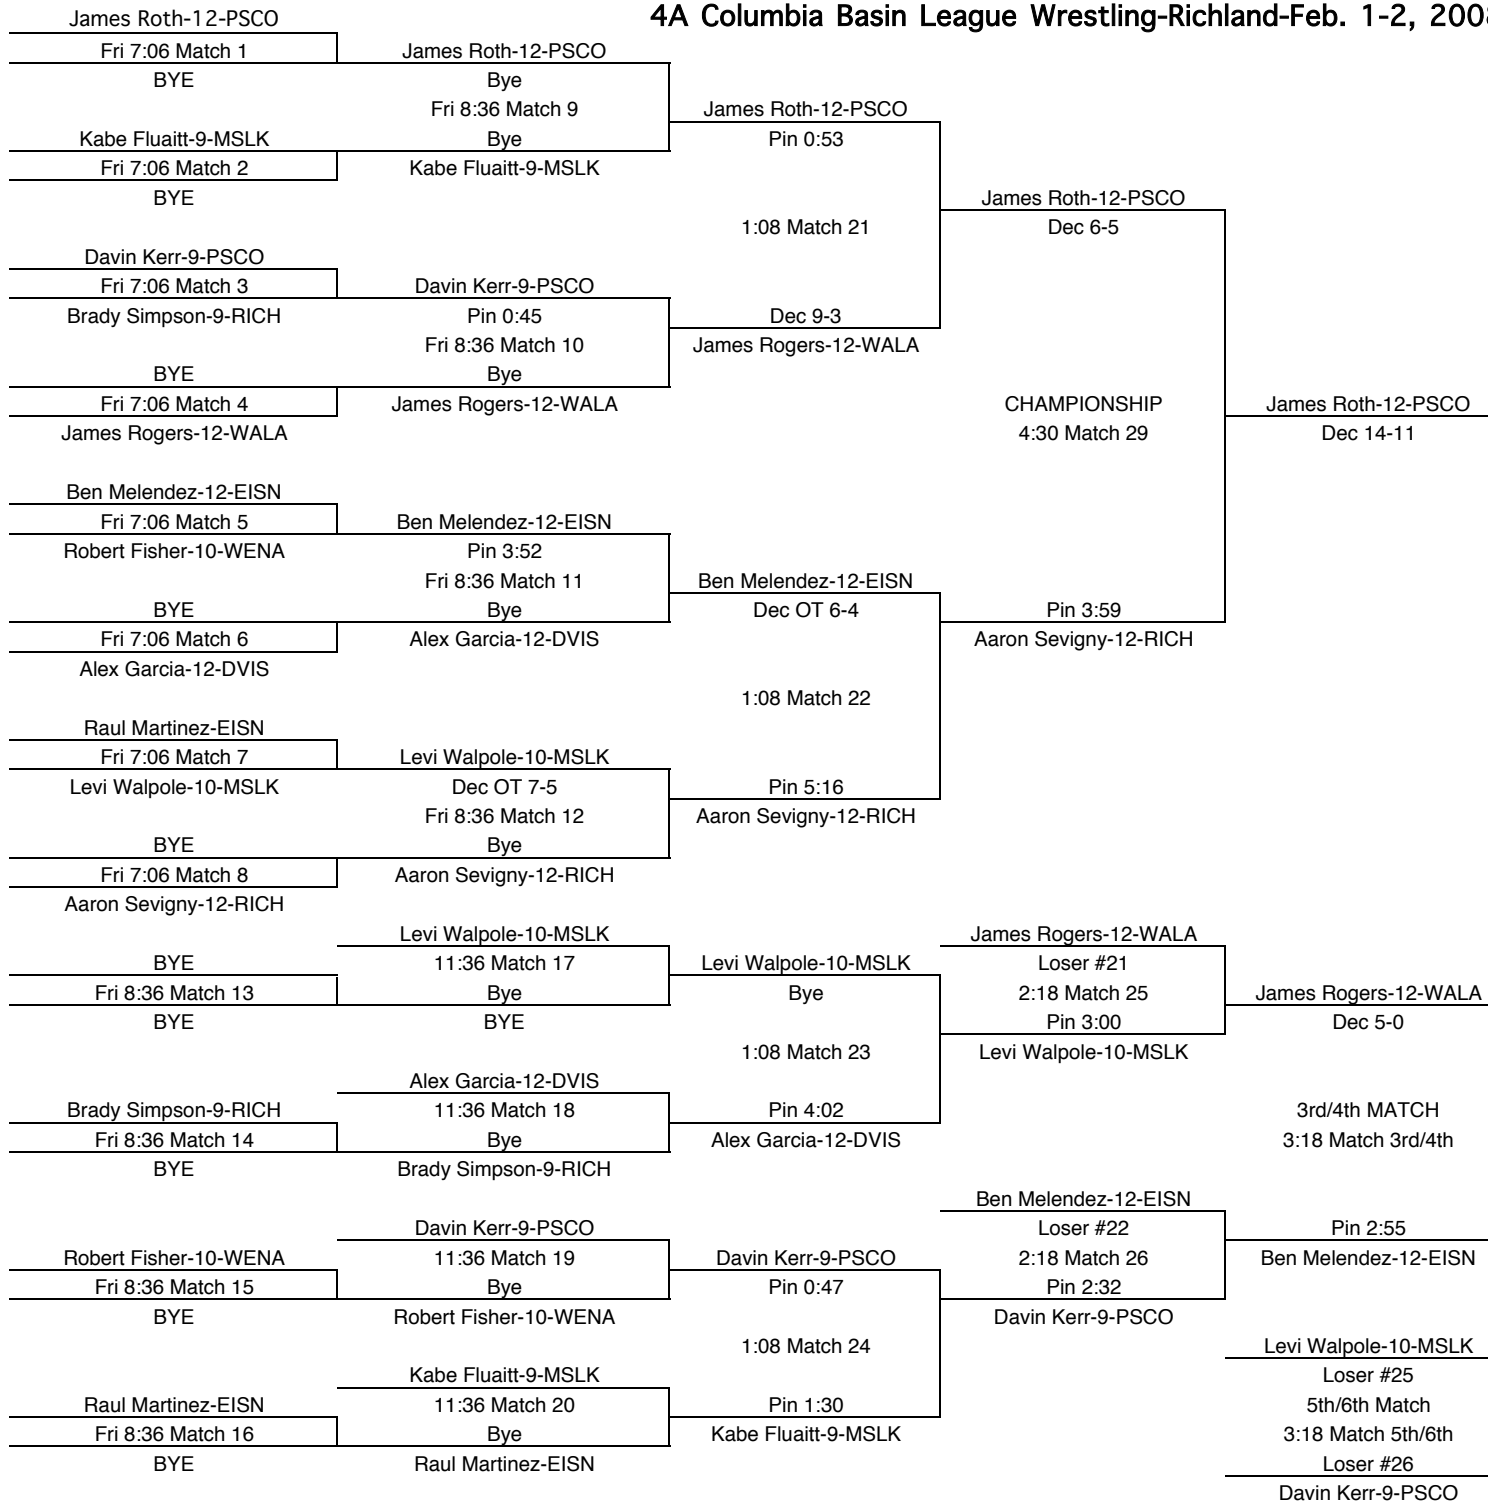

4A Columbia Basin League Wrestling-Richland-Feb. 1-2, 2008

215

TEAM POINTS-215	
3	DVIS-Davis
17	EISN-Eisenhower
12	MSLK-Moses Lake
40	PSCO-Pasco
23	RICH-Richland
14	WALA-Walla Walla
1	WENA-Wenatchee

FINAL PLACES-215	
1st	James Roth-12-PSCO
2nd	Aaron Sevigny-12-RICH
3rd	James Rogers-12-WALA
4th	Ben Melendez-12-EISN
5th	Davin Kerr-9-PSCO
6th	Levi Walpole-10-MSLK