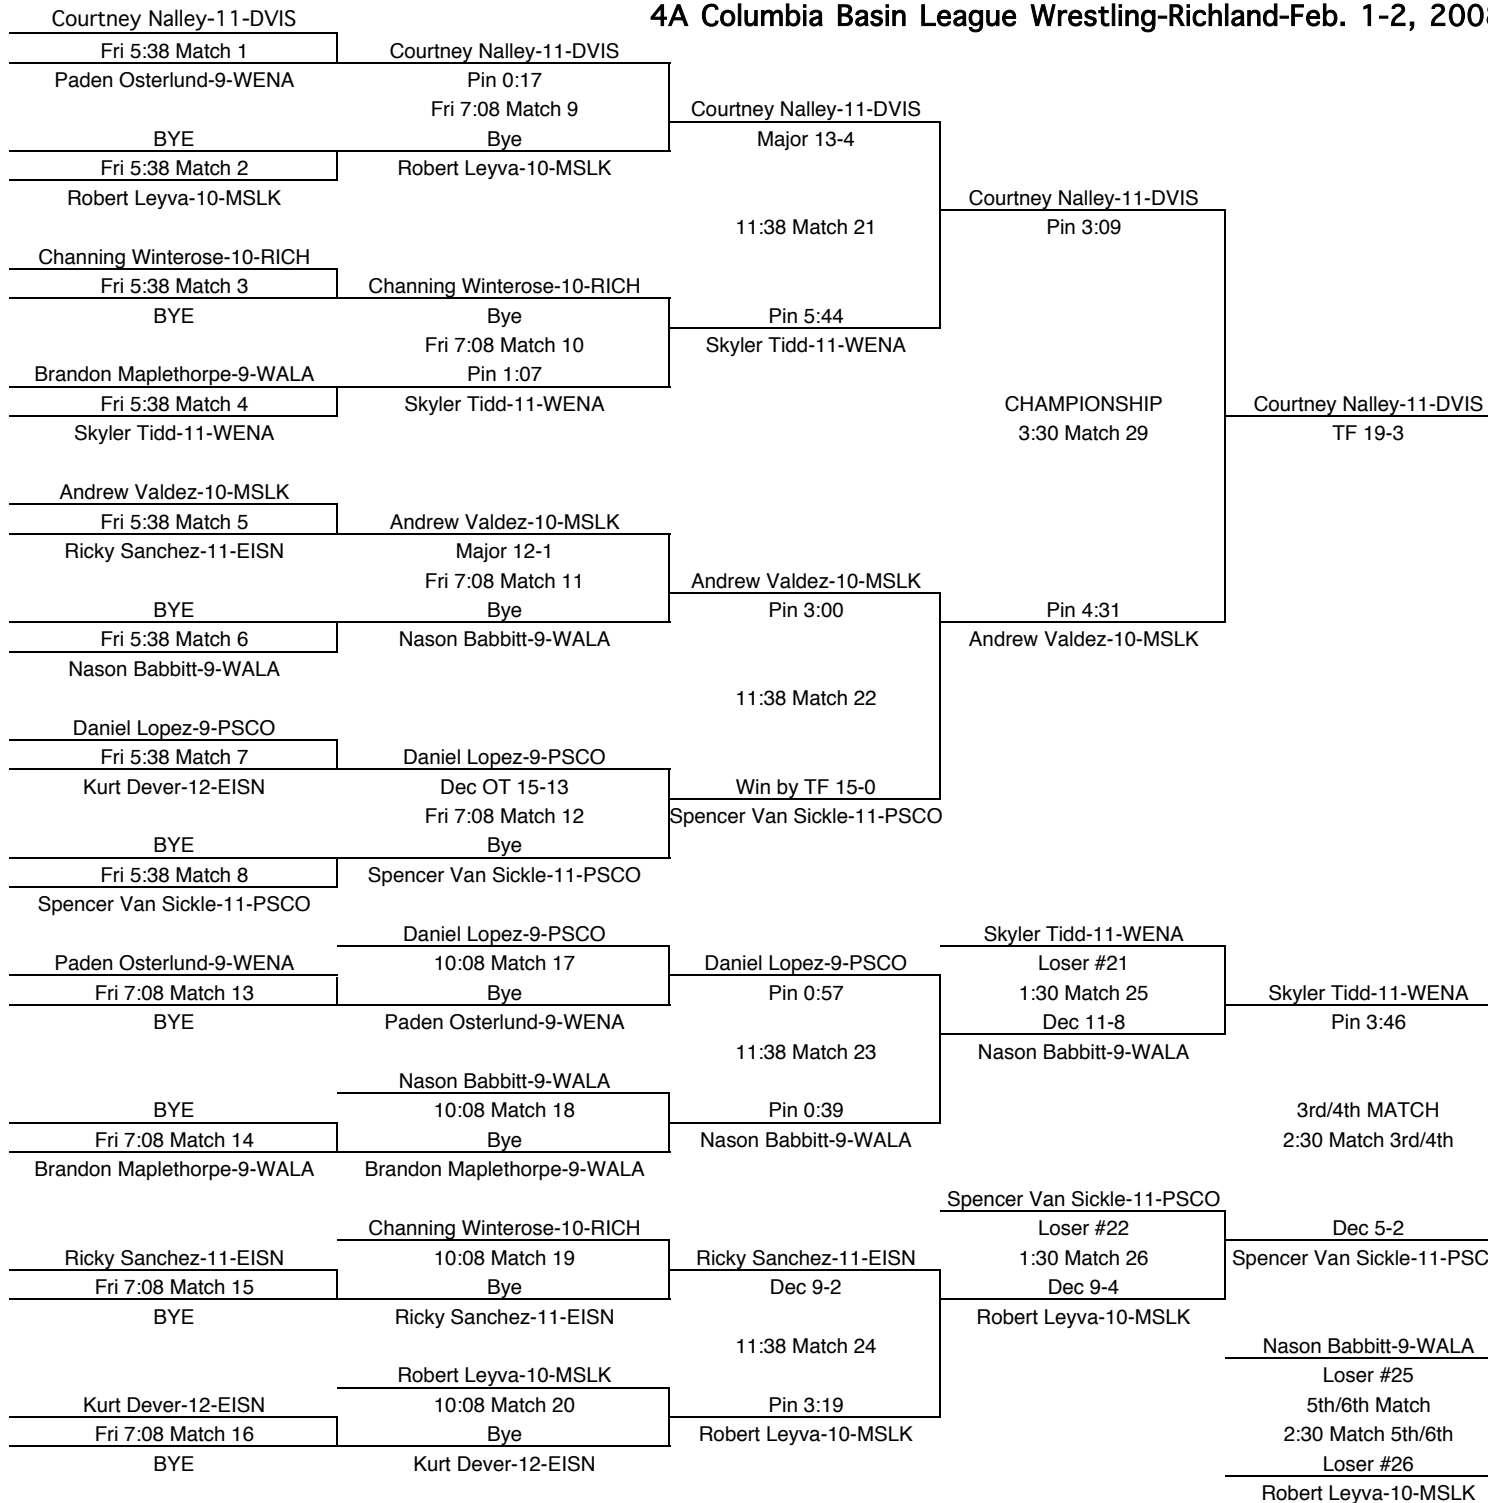

4A Columbia Basin League Wrestling-Richland-Feb. 1-2, 2008

112

TEAM POINTS-112	
28.5	DVIS-Davis
3	EISN-Eisenhower
33.5	MSLK-Moses Lake
23	PSCO-Pasco
0	RICH-Richland
8	WALA-Walla Walla
19	WENA-Wenatchee
FINAL PLACES-112	
1st	Courtney Nalley-11-DVIS
2nd	Andrew Valdez-10-MSLK
3rd	Spencer Van Sickle-11-PSCO
4th	Skyler Tidd-11-WENA
5th	Robert Leyva-10-MSLK
6th	Nason Babbitt-9-WALA