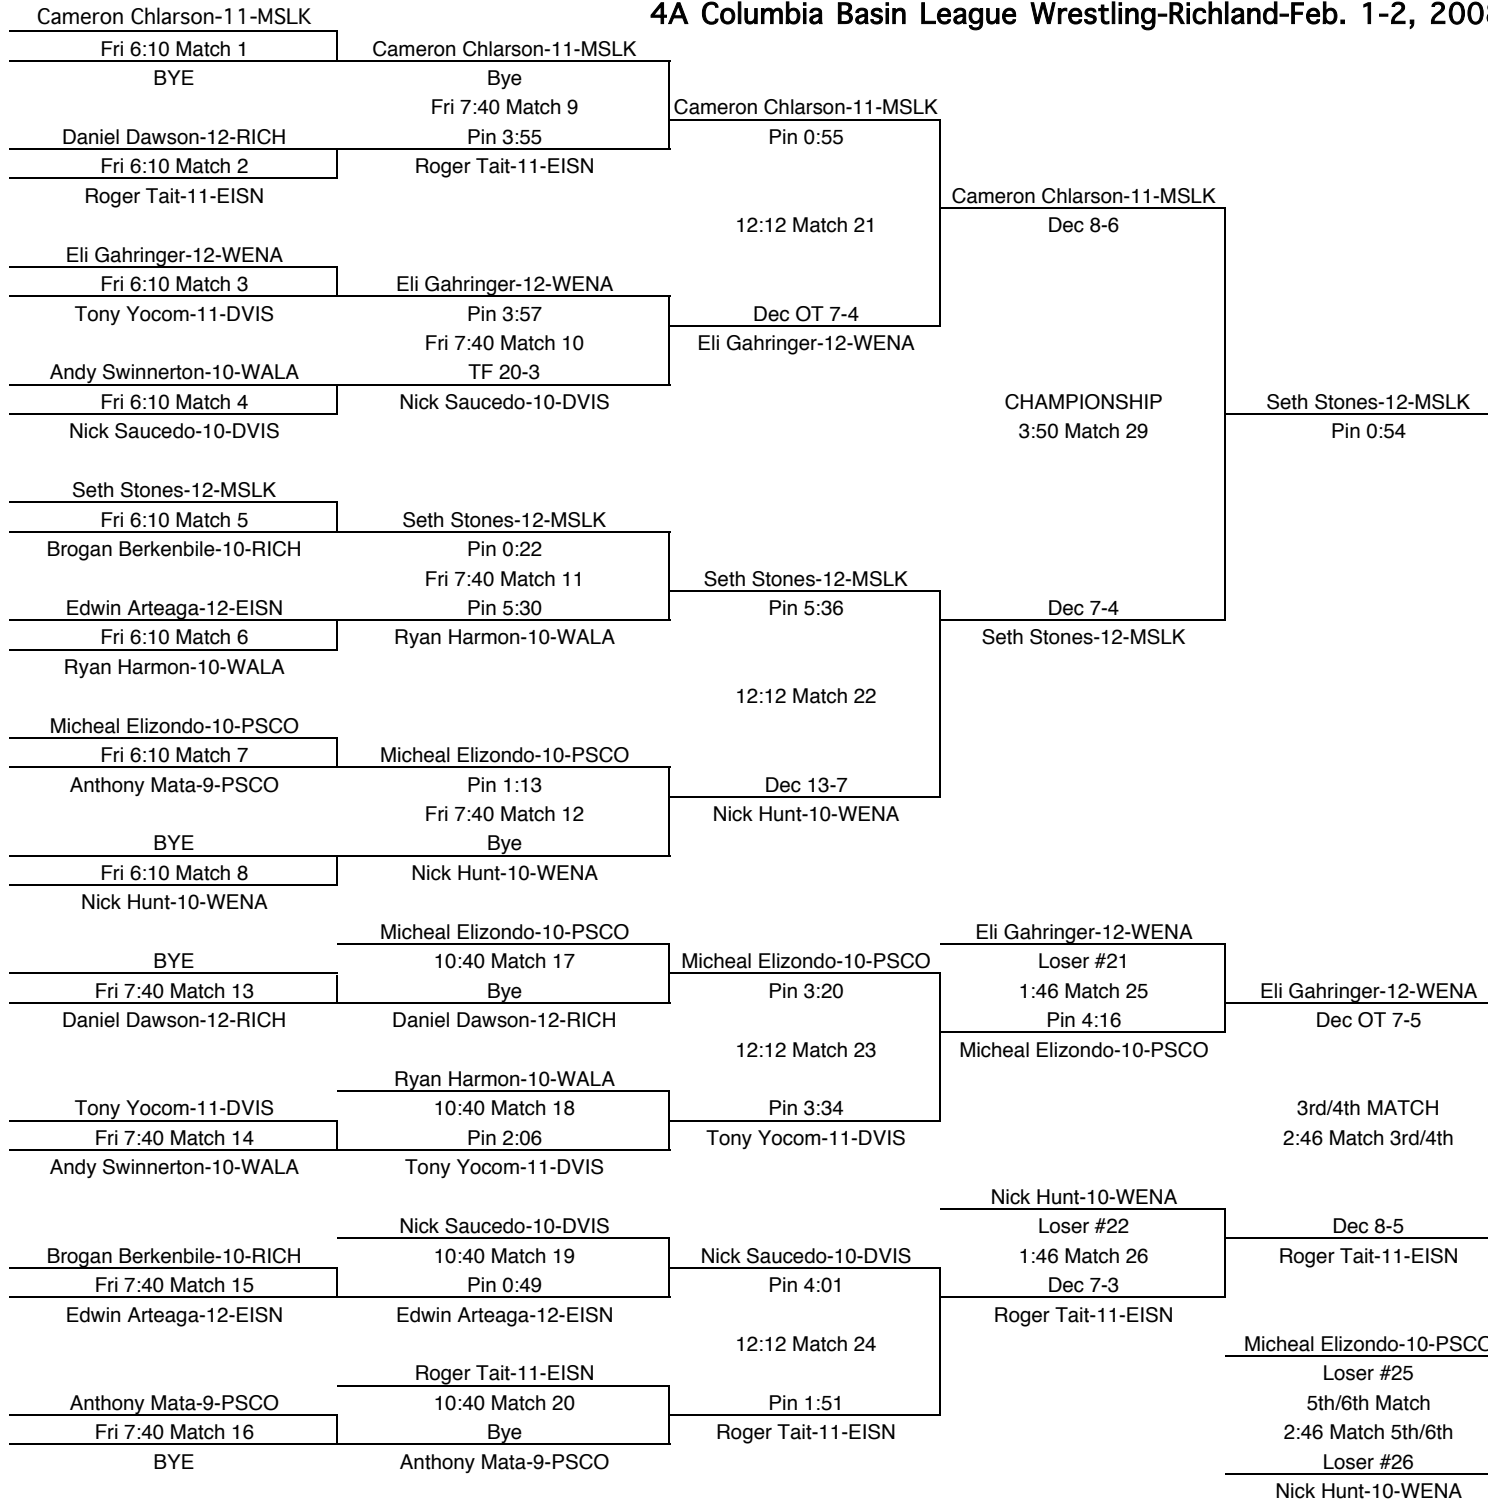

4A Columbia Basin League Wrestling-Richland-Feb. 1-2, 2008

135

TEAM POINTS-135	
12.5	DVIS-Davis
21	EISN-Eisenhower
48	MSLK-Moses Lake
16	PSCO-Pasco
1	RICH-Richland
4	WALA-Walla Walla
21	WENA-Wenatchee

FINAL PLACES-135	
1st	Seth Stones-12-MSLK
2nd	Cameron Chlarson-11-MSLK
3rd	Roger Tait-11-EISN
4th	Eli Gahringer-12-WENA
5th	Micheal Elizondo-10-PSCO
6th	Nick Hunt-10-WENA