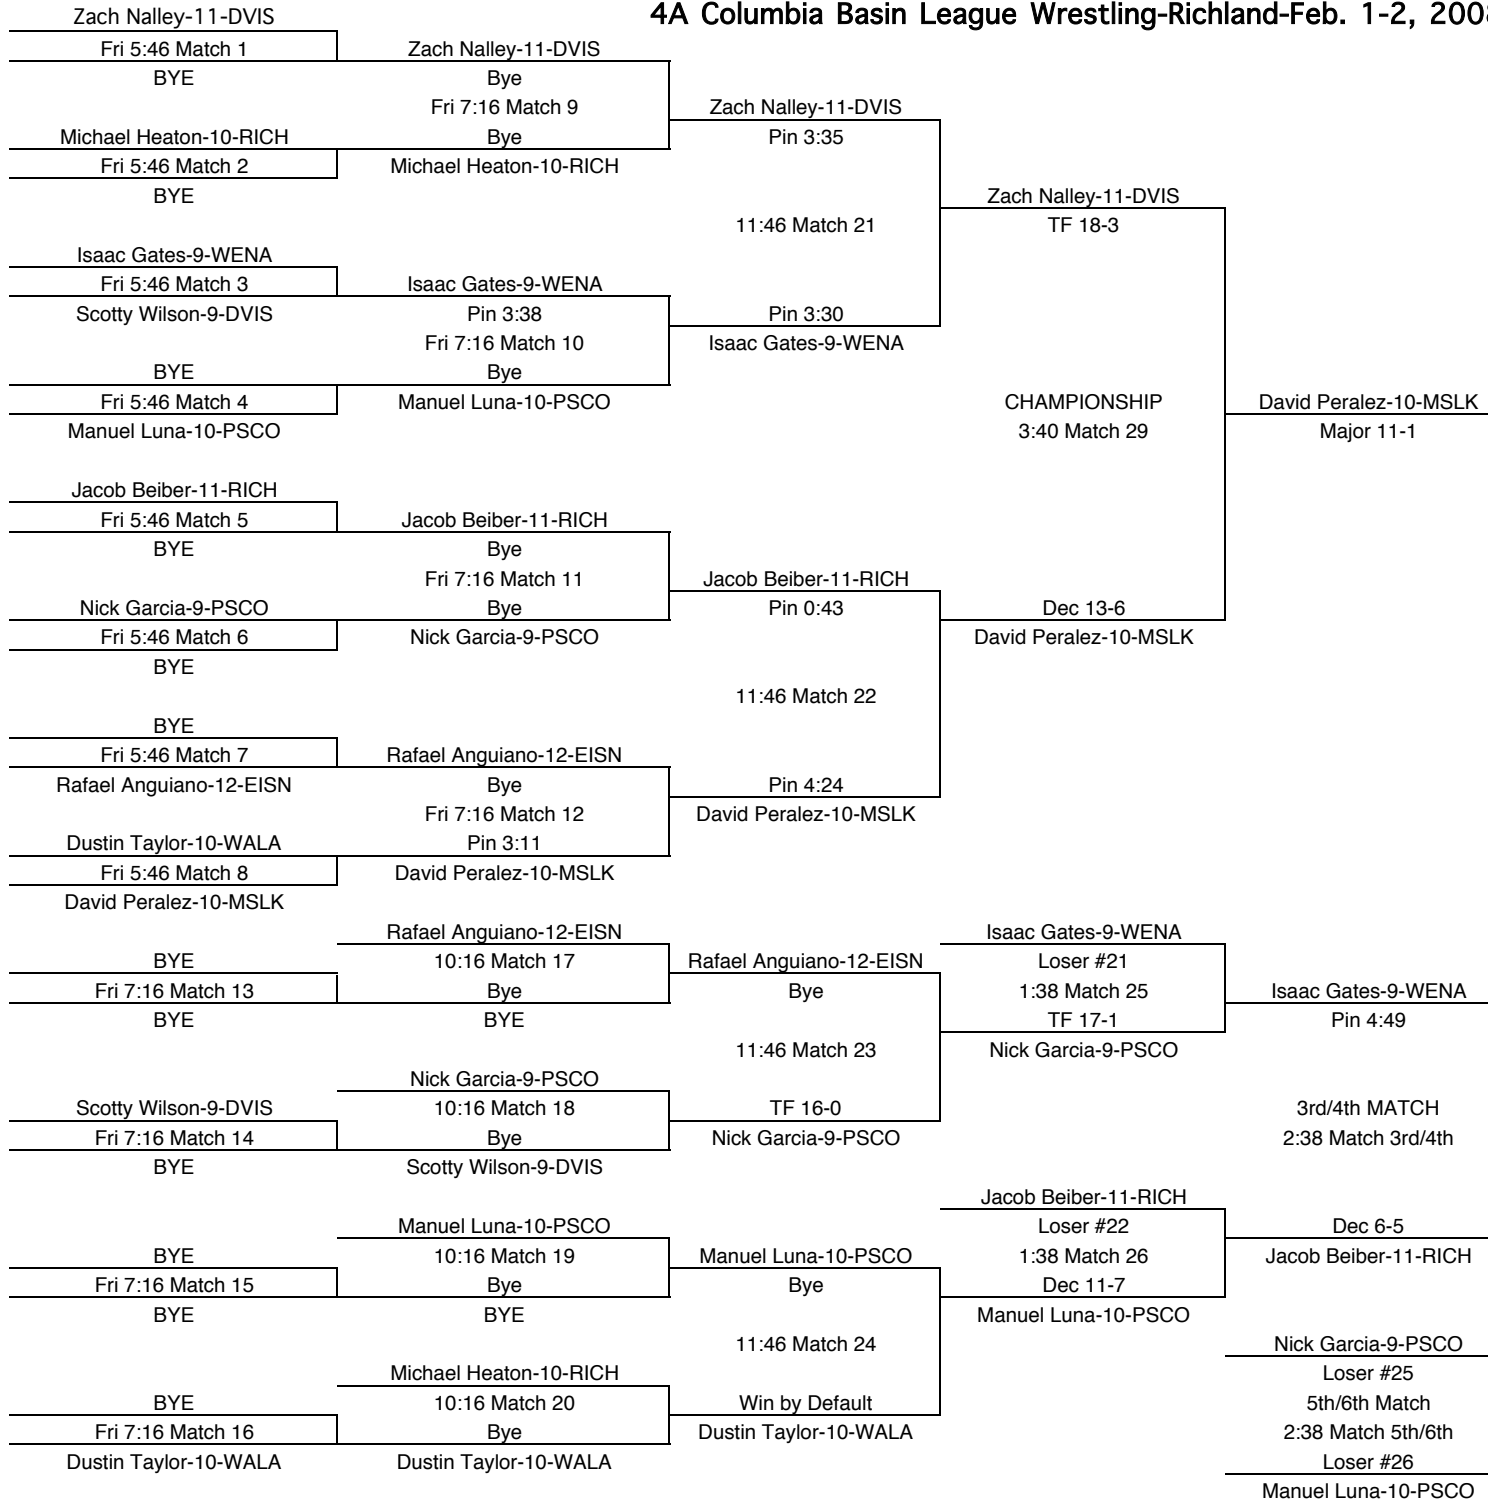

4A Columbia Basin League Wrestling-Richland-Feb. 1-2, 2008

103

TEAM POINTS-103	
27	DVIS-Davis
1	EISN-Eisenhower
21	MSLK-Moses Lake
0	PSCO-Pasco
28	RICH-Richland
21	WALA-Walla Walla
15	WENA-Wenatchee

FINAL PLACES-103	
1st	Kyler Mars-9-RICH
2nd	Alexio Garcia-9-DVIS
3rd	Aaron Nelson-9-WALA
4th	Joe Cordes-9-WENA
5th	Derreck Johnson-9-MSLK
6th	Johnathan Chandler-9-MSLK

4A Columbia Basin League Wrestling-Richland-Feb. 1-2, 2008

119

TEAM POINTS-119	
22.5	DVIS-Davis
1	EISN-Eisenhower
27	MSLK-Moses Lake
17	PSCO-Pasco
17.5	RICH-Richland
4	WALA-Walla Walla
18	WENA-Wenatchee