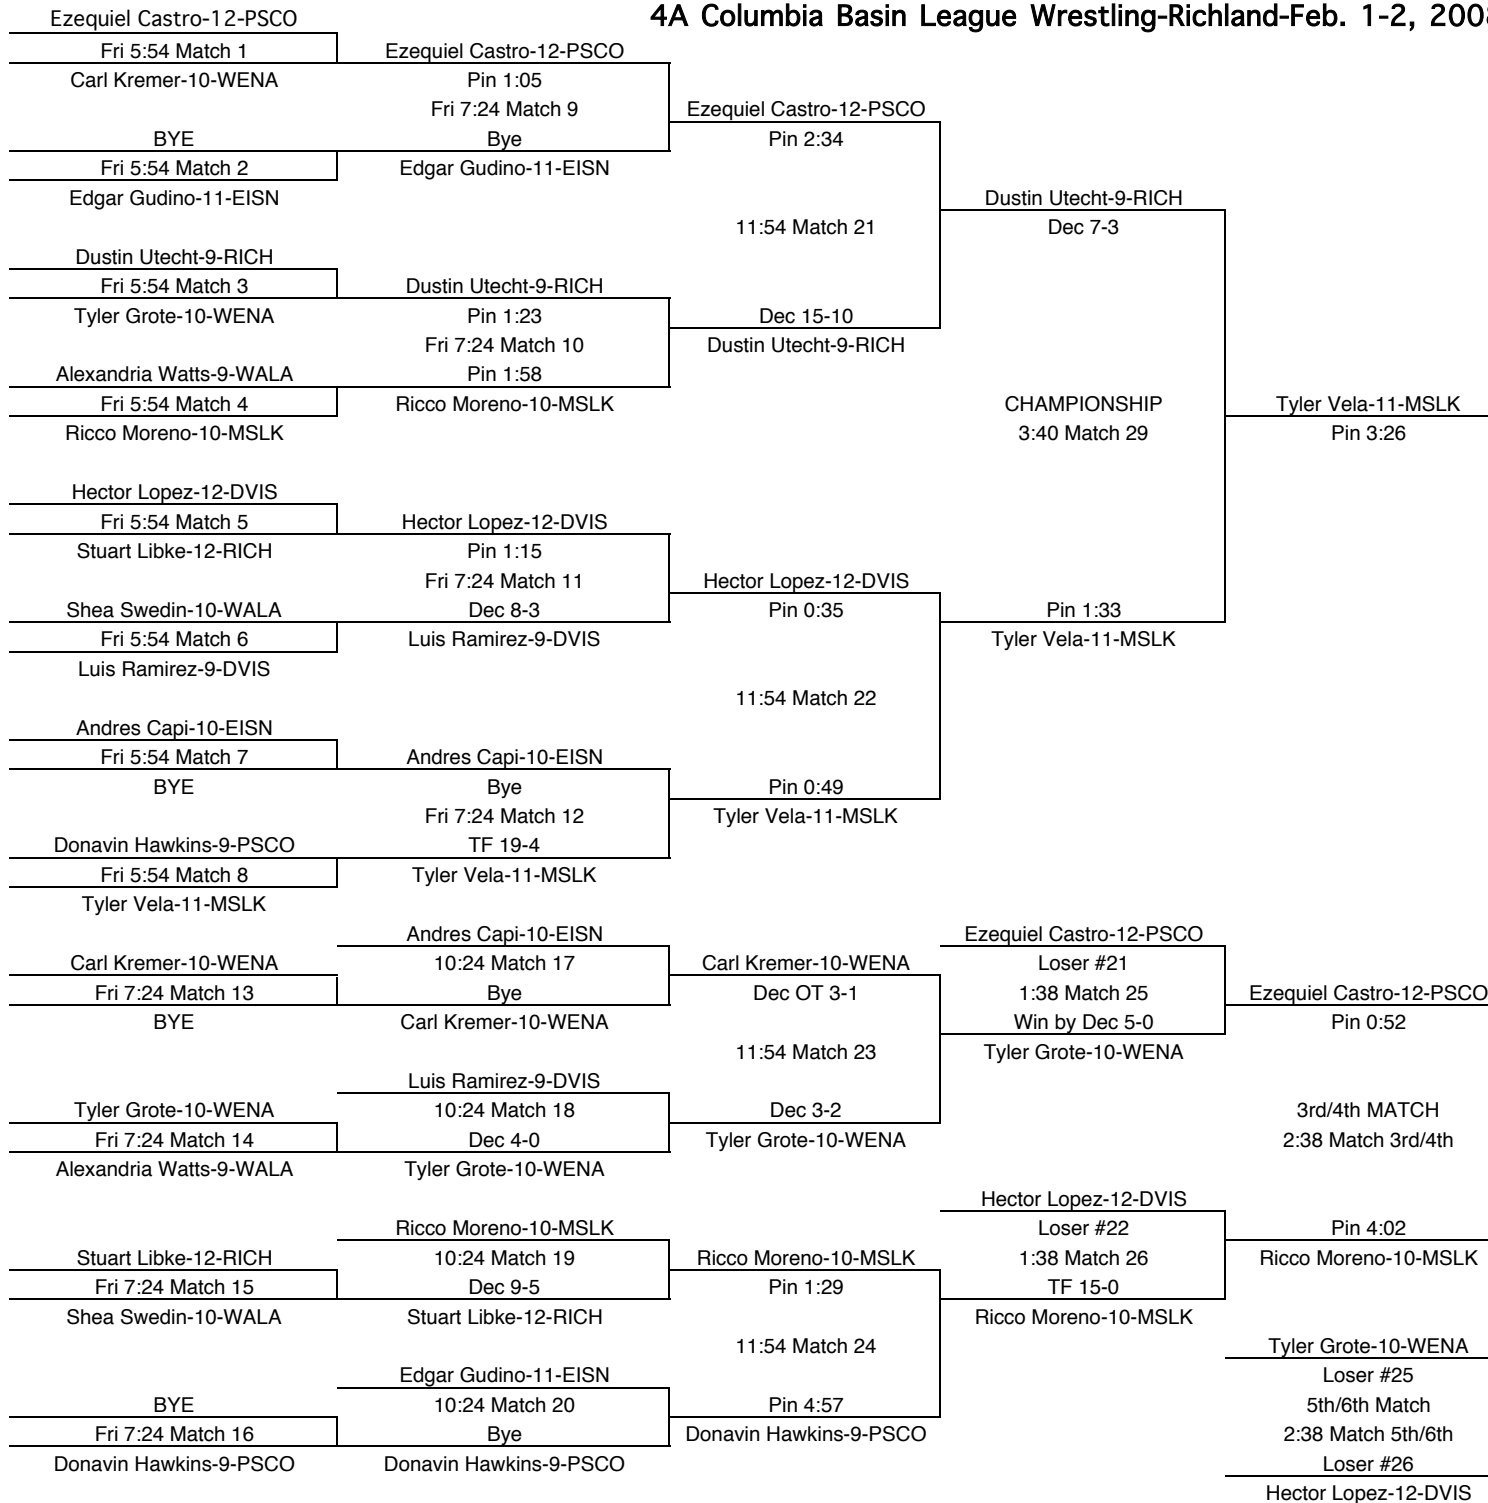

4A Columbia Basin League Wrestling-Richland-Feb. 1-2, 2008

125

TEAM POINTS-125	
15	DVIS-Davis
0	EISN-Eisenhower
49	MSLK-Moses Lake
24	PSCO-Pasco
21	RICH-Richland
0	WALA-Walla Walla
10	WENA-Wenatchee
FINAL PLACES-125	
1st	Tyler Vela-11-MSLK
2nd	Dustin Utecht-9-RICH
3rd	Ezequiel Castro-12-PSCO
4th	Ricco Moreno-10-MSLK
5th	Hector Lopez-12-DVIS
6th	Tyler Grote-10-WENA