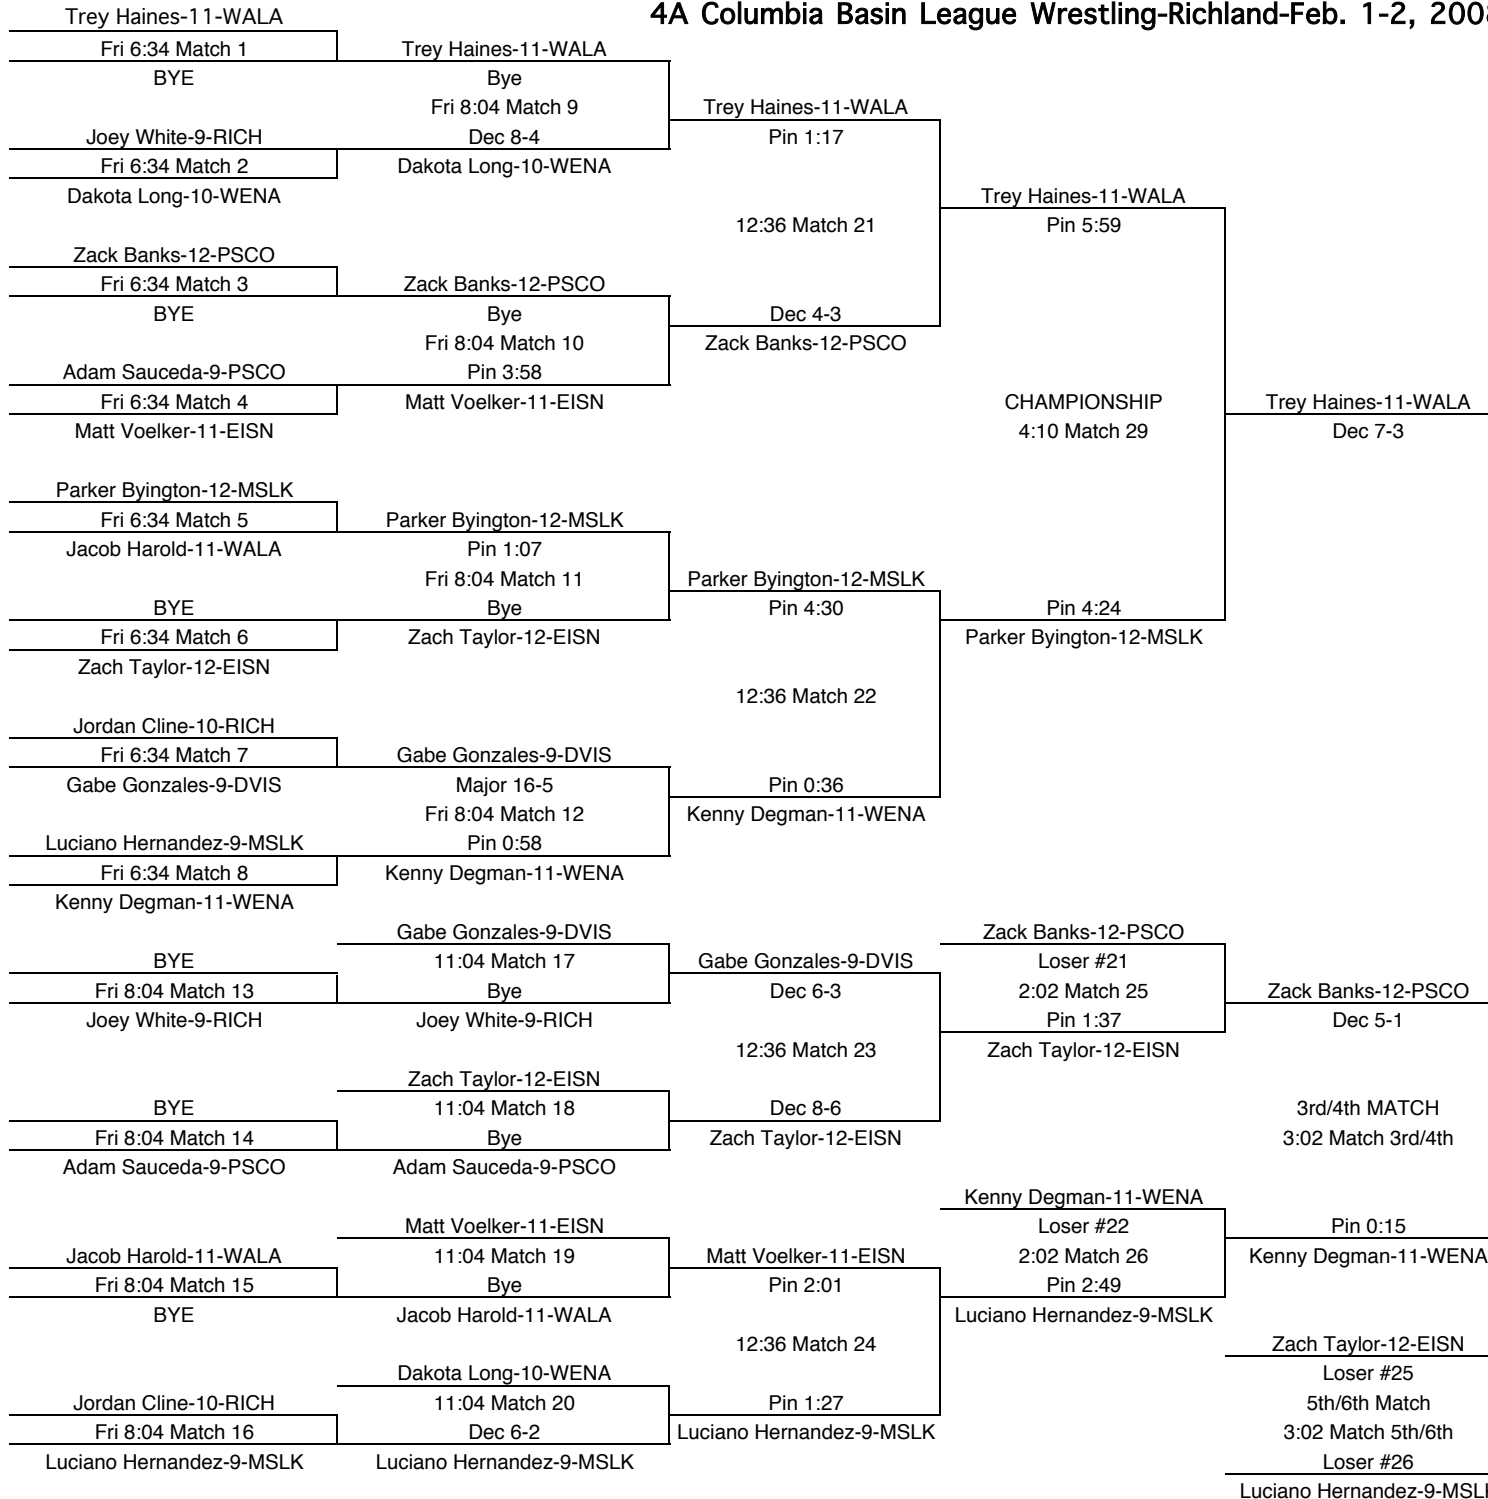

4A Columbia Basin League Wrestling-Richland-Feb. 1-2, 2008

140

TEAM POINTS-140	
24	DVIS-Davis
21	EISN-Eisenhower
52	MSLK-Moses Lake
1	PSCO-Pasco
5	RICH-Richland
0	WALA-Walla Walla
17	WENA-Wenatchee

FINAL PLACES-140	
1st	Cody Hoiness-12-MSLK
2nd	Kido Espinoza-11-DVIS
3rd	John Silva-12-MSLK
4th	Daniel Bazan-11-EISN
5th	Hilario Farias-10-WENA
6th	Miguel Verduzco-10-EISN

4A Columbia Basin League Wrestling-Richland-Feb. 1-2, 2008

152

TEAM POINTS-152	
4	DVIS-Davis
18	EISN-Eisenhower
34	MSLK-Moses Lake
13	PSCO-Pasco
1	RICH-Richland
27	WALA-Walla Walla
22	WENA-Wenatchee
FINAL PLACES-152	
1st	Trey Haines-11-WALA
2nd	Parker Byington-12-MSLK
3rd	Kenny Degman-11-WENA
4th	Zack Banks-12-PSCO
5th	Zach Taylor-12-EISN
6th	Luciano Hernandez-9-MSLK