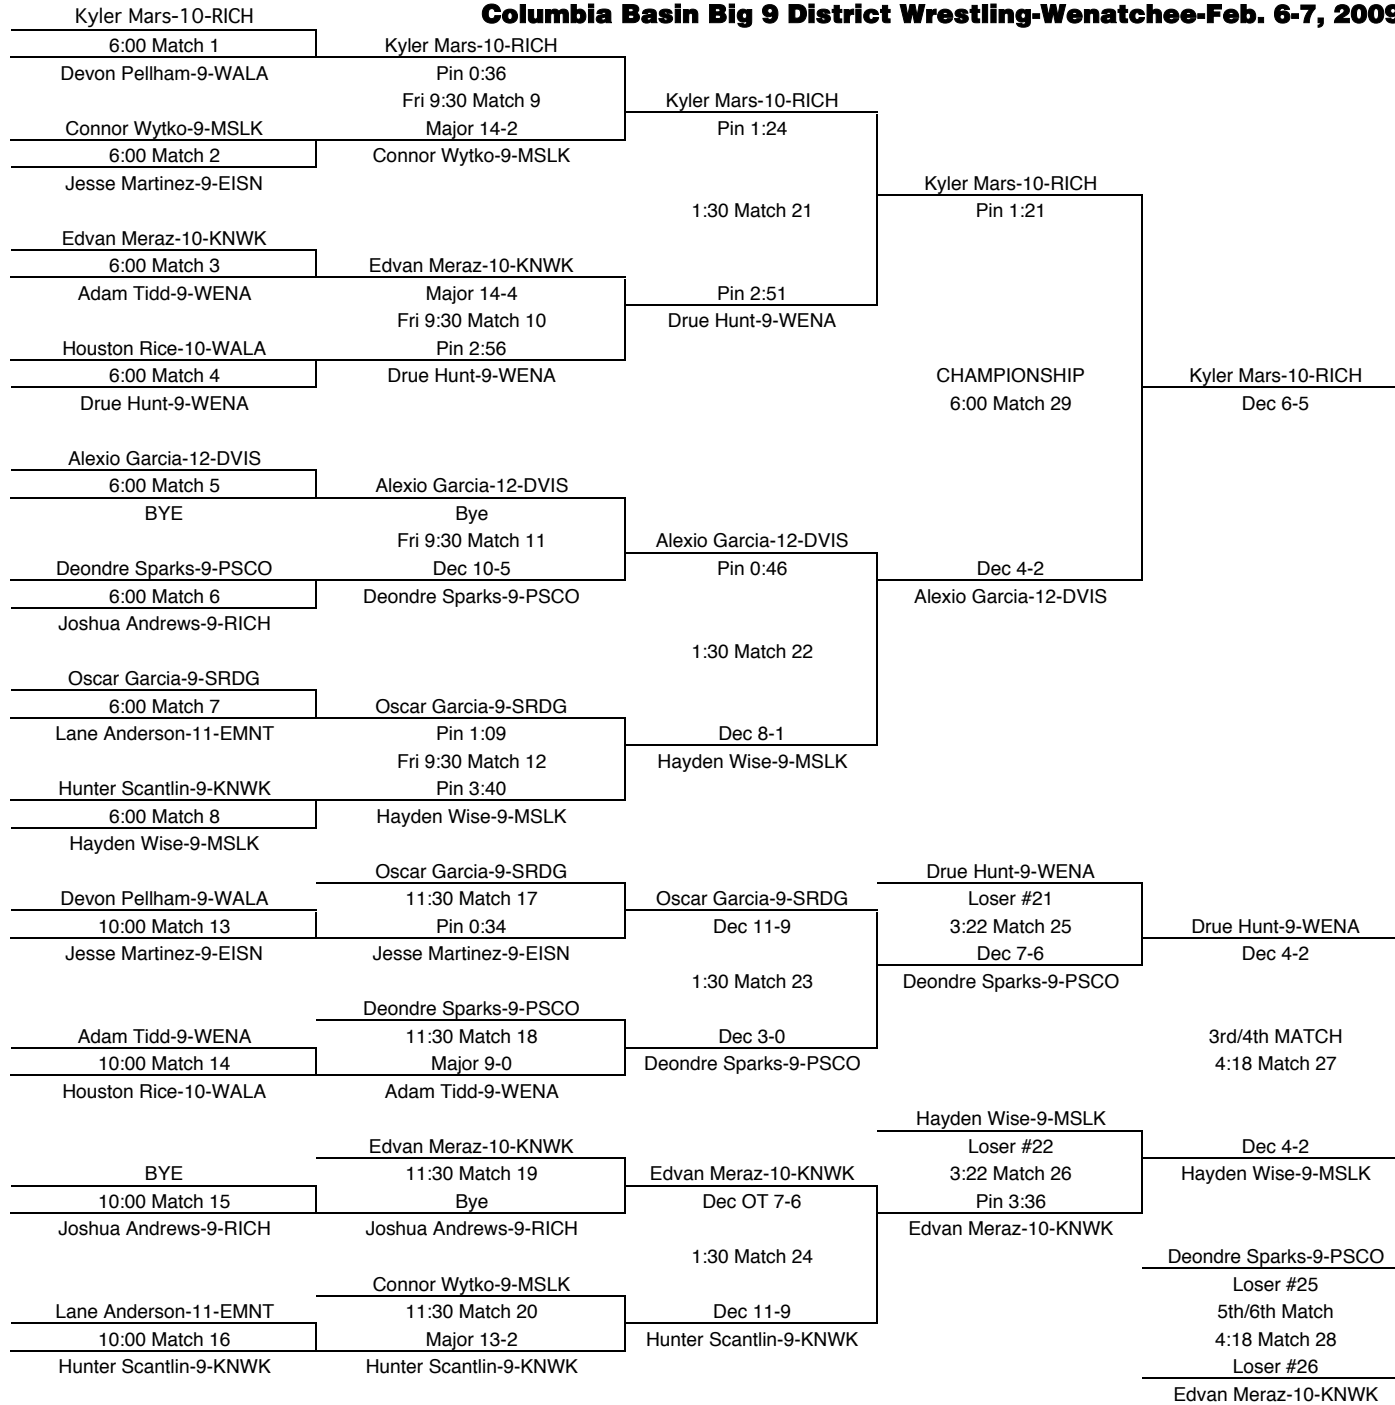

Columbia Basin Big 9 District Wrestling-Wenatchee-Feb. 6-7, 2009

103

TEAM POINTS-103	
20	DVIS-Davis
0	EMNT-Eastmont
3	EISN-Eisenhower
0	KAMI-Kamiakin
15	KNWK-Kennewick
19	MSLK-Moses Lake
7	PSCO-Pasco
29	RICH-Richland
5	SRDG-Southridge
0	WALA-Walla Walla
18	WENA-Wenatchee
FINAL PLACES-103	
1st	Kyler Mars-10-RICH
2nd	Alexio Garcia-12-DVIS
3rd	Hayden Wise-9-MSLK
4th	Drue Hunt-9-WENA
5th	Edvan Meraz-10-KNWK
6th	Deondre Sparks-9-PSCO