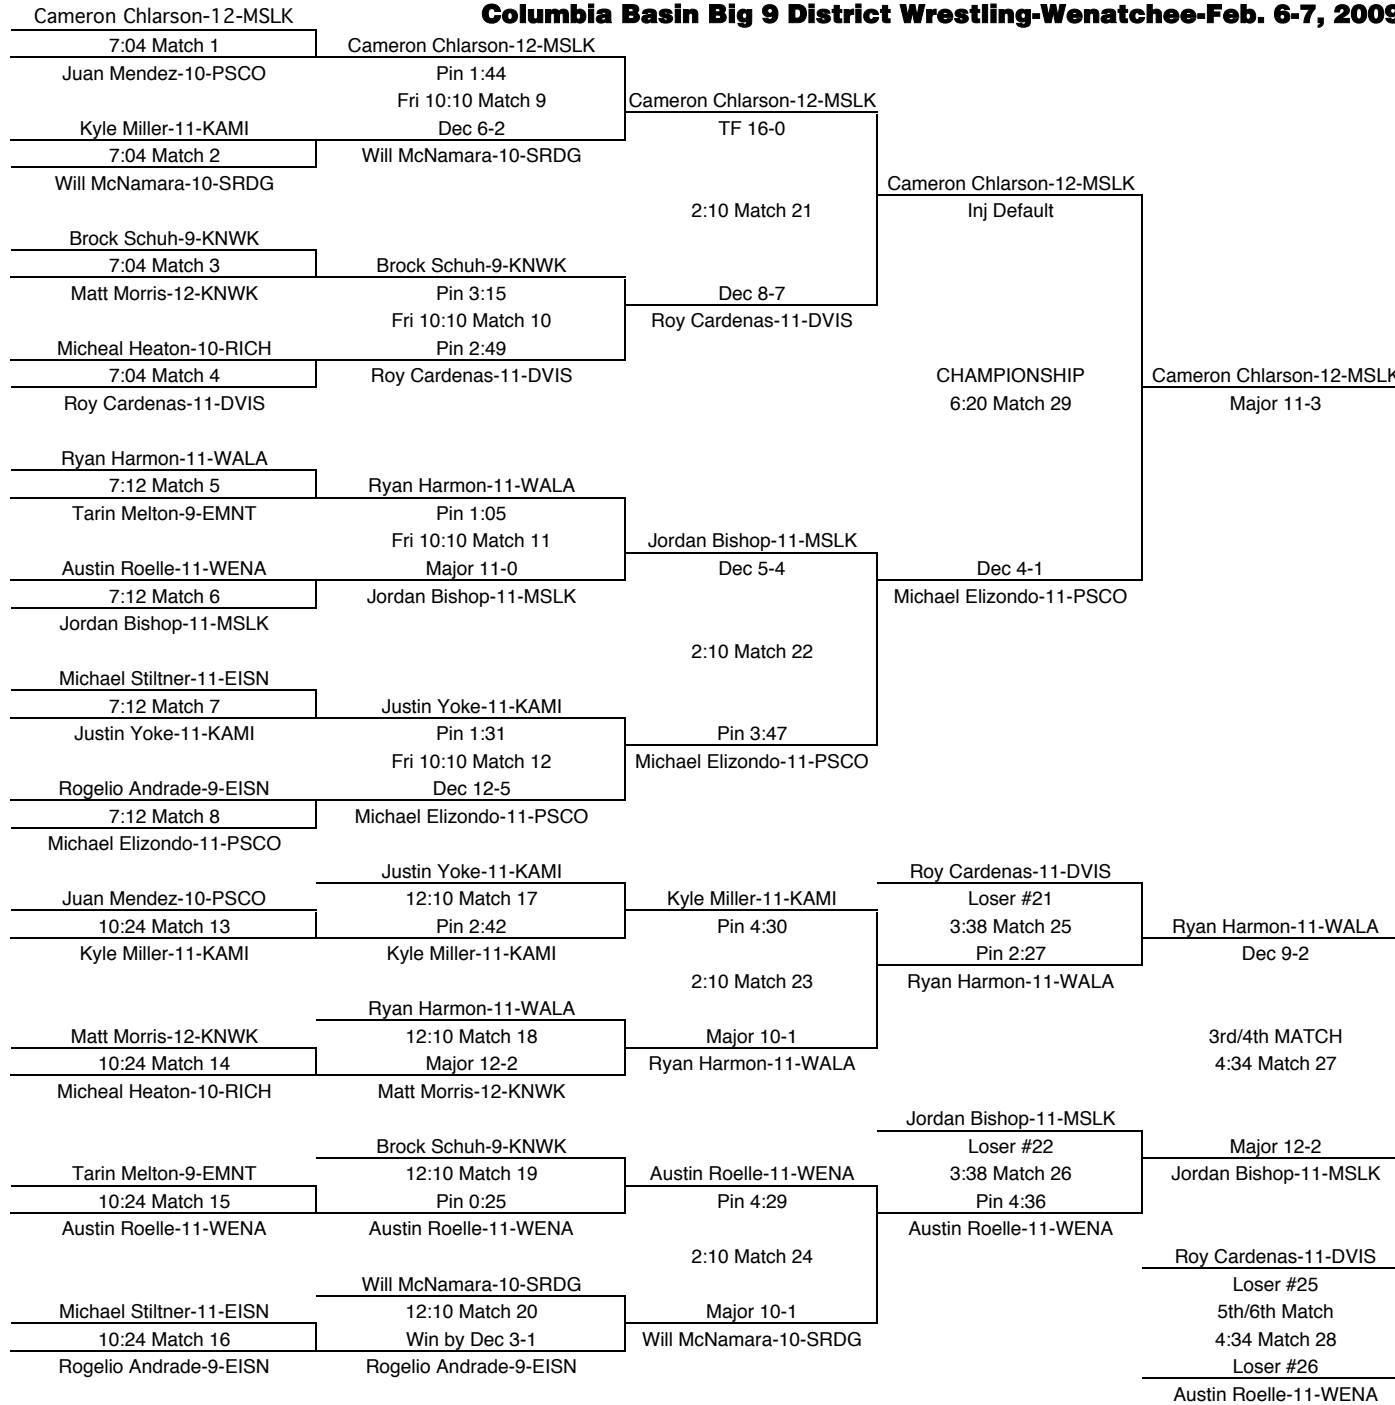

Columbia Basin Big 9 District Wrestling-Wenatchee-Feb. 6-7, 2009

135

TEAM POINTS-135	
9	DVIS-Davis
0	EMNT-Eastmont
3	EISN-Eisenhower
10	KAMI-Kamiakin
6	KNWK-Kennewick
42.5	MSLK-Moses Lake
20	PSCO-Pasco
0	RICH-Richland
4	SRDG-Southridge
19	WALA-Walla Walla
15	WENA-Wenatchee
FINAL PLACES-135	
1st	Cameron Chlarson-12-MSLK
2nd	Michael Elizondo-11-PSCO
3rd	Ryan Harmon-11-WALA
4th	Jordan Bishop-11-MSLK
5th	Austin Roelle-11-WENA
6th	Roy Cardenas-11-DVIS