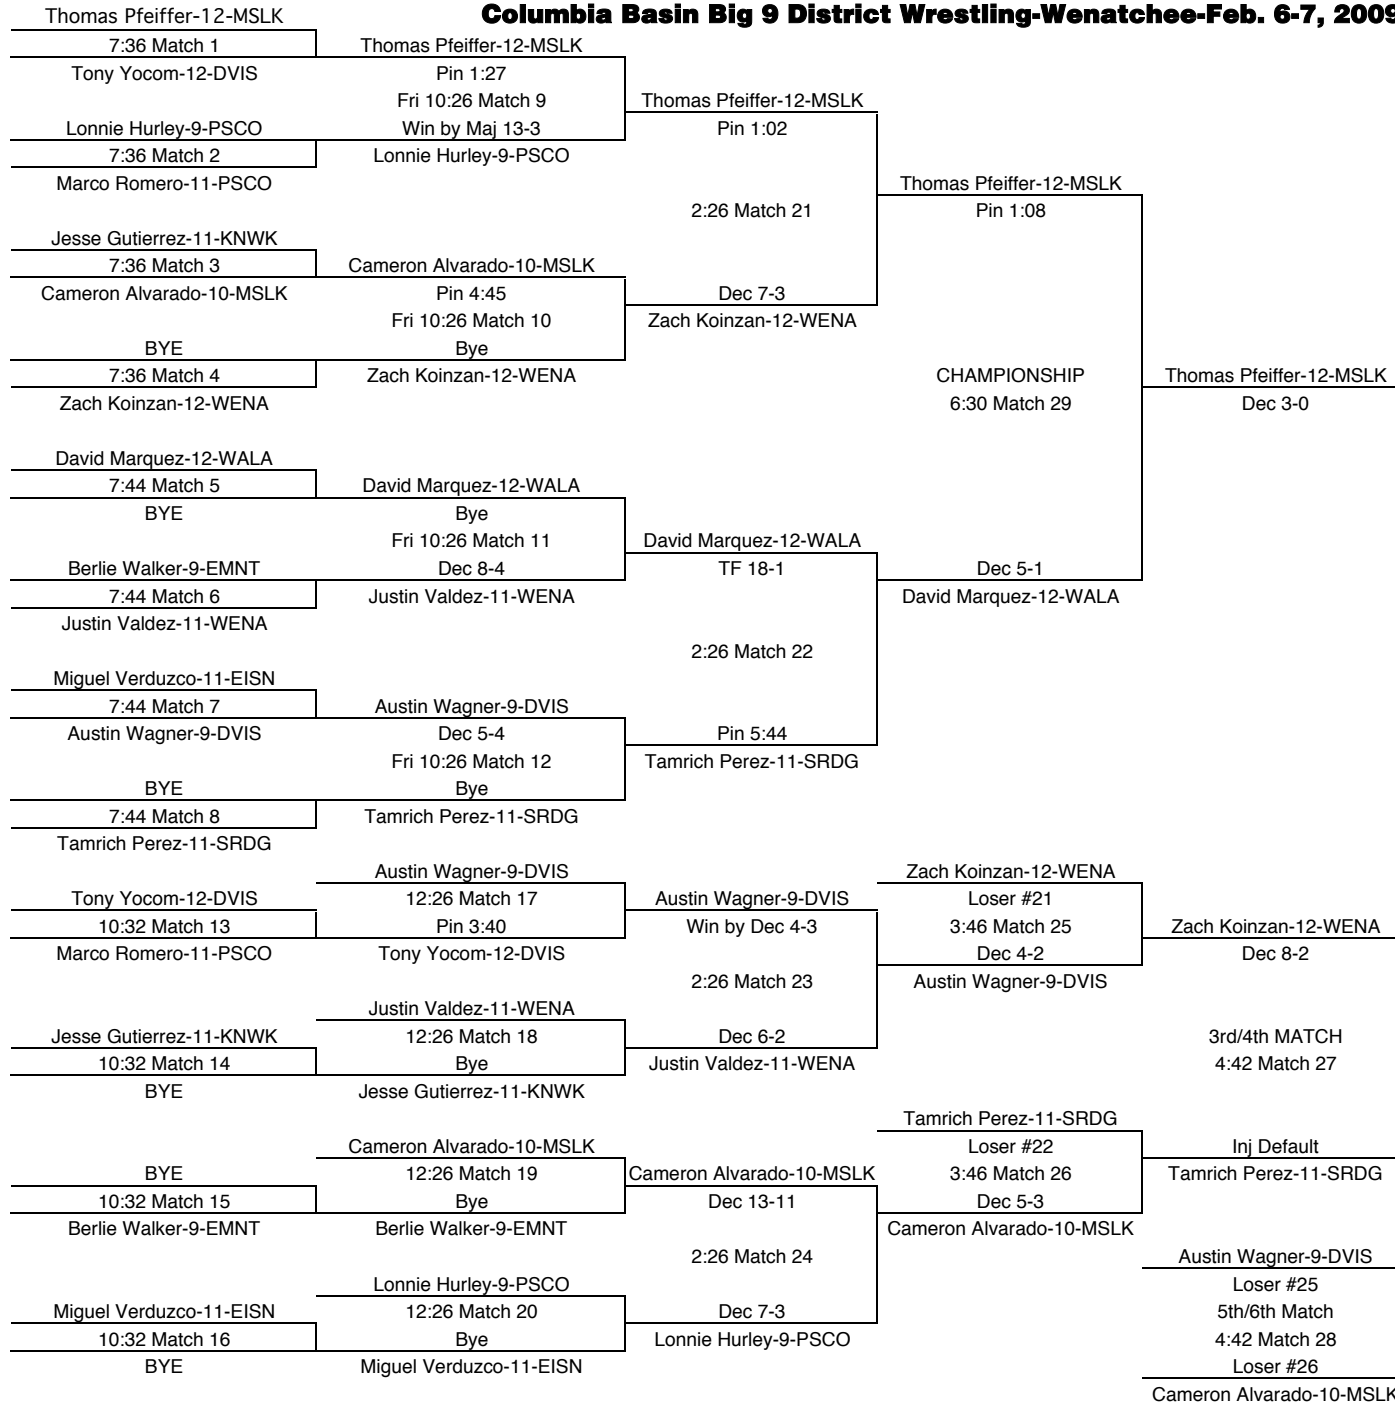

Columbia Basin Big 9 District Wrestling-Wenatchee-Feb. 6-7, 2009

145

TEAM POINTS-145	
16	DVIS-Davis
1	EMNT-Eastmont
1	EISN-Eisenhower
0	KAMI-Kamiakin
1	KNWK-Kennewick
37	MSLK-Moses Lake
5	PSCO-Pasco
0	RICH-Richland
20	SRDG-Southridge
19.5	WALA-Walla Walla
15	WENA-Wenatchee
FINAL PLACES-145	
1st	Thomas Pfeiffer-12-MSLK
2nd	David Marquez-12-WALA
3rd	Tamrich Perez-11-SRDG
4th	Zach Koinzan-12-WENA
5th	Austin Wagner-9-DVIS
6th	Cameron Alvarado-10-MSLK