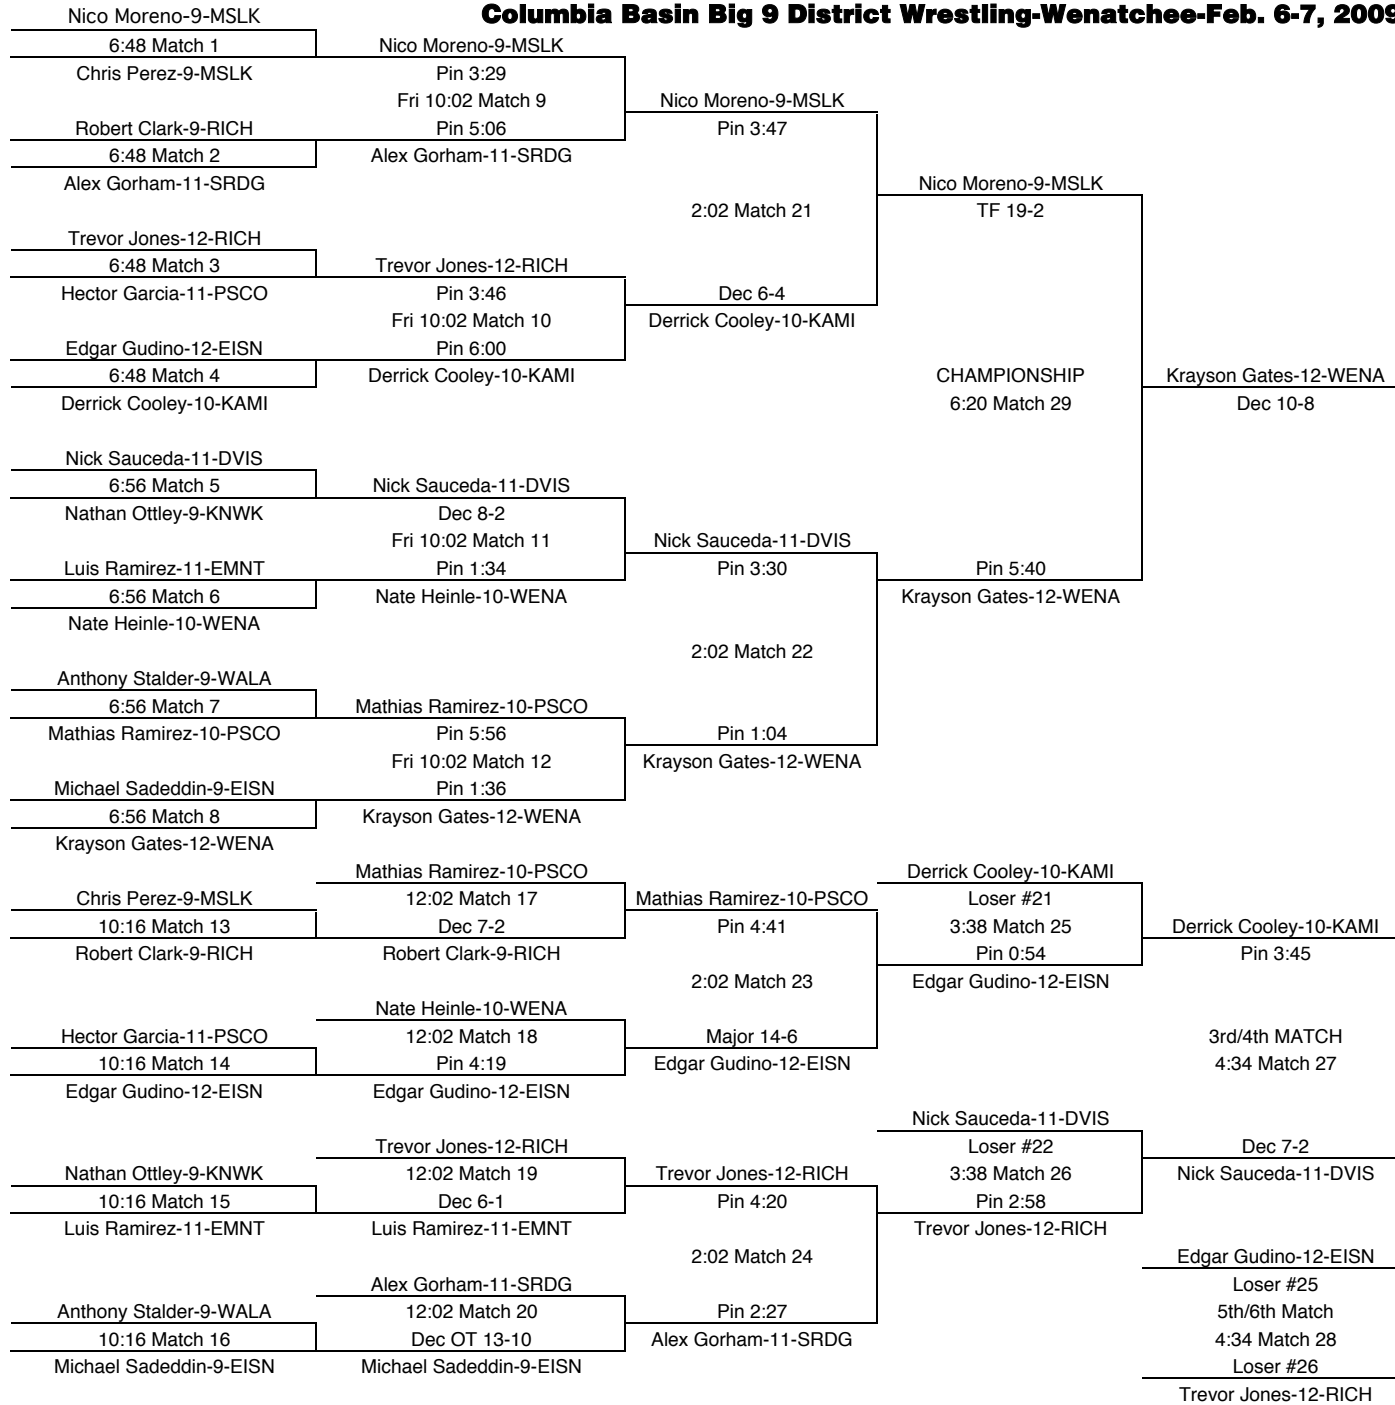

Columbia Basin Big 9 District Wrestling-Wenatchee-Feb. 6-7, 2009

130

TEAM POINTS-130	
14	DVIS-Davis
1	EMNT-Eastmont
12	EISN-Eisenhower
18	KAMI-Kamiakin
0	KNWK-Kennewick
23.5	MSLK-Moses Lake
7	PSCO-Pasco
18	RICH-Richland
7	SRDG-Southridge
0	WALA-Walla Walla
32	WENA-Wenatchee

FINAL PLACES-130	
1st	Krayson Gates-12-WENA
2nd	Nico Moreno-9-MSLK
3rd	Derrick Cooley-10-KAMI
4th	Nick Saucedo-11-DVIS
5th	Trevor Jones-12-RICH
6th	Edgar Gudino-12-EISN