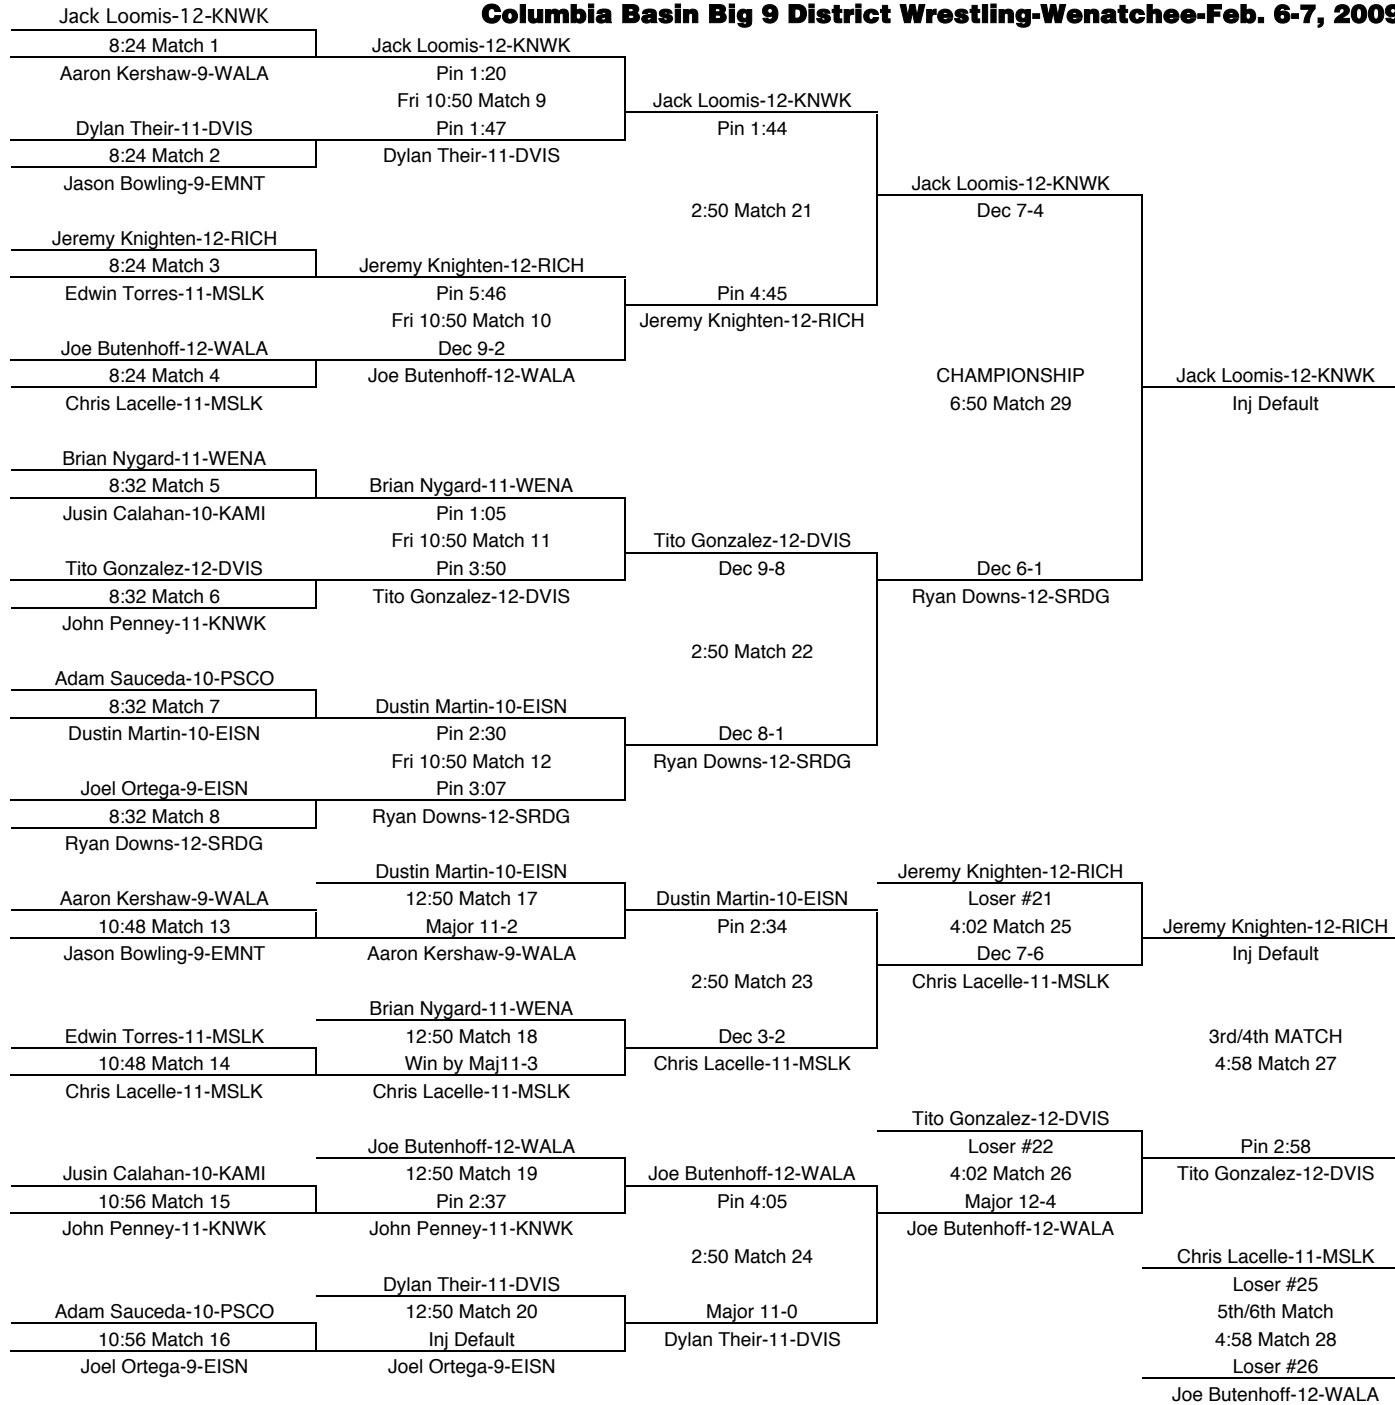

Columbia Basin Big 9 District Wrestling-Wenatchee-Feb. 6-7, 2009

171

TEAM POINTS-171	
24	DVIS-Davis
0	EMNT-Eastmont
10	EISN-Eisenhower
0	KAMI-Kamiakin
31	KNWK-Kennewick
8	MSLK-Moses Lake
0	PSCO-Pasco
18	RICH-Richland
20	SRDG-Southridge
16	WALA-Walla Walla
4	WENA-Wenatchee
FINAL PLACES-171	
1st	Jack Loomis-12-KNWK
2nd	Ryan Downs-12-SRDG
3rd	Tito Gonzalez-12-DVIS
4th	Jeremy Knighten-12-RICH
5th	Joe Butenhoff-12-WALA
6th	Chris Lacelle-11-MSLK