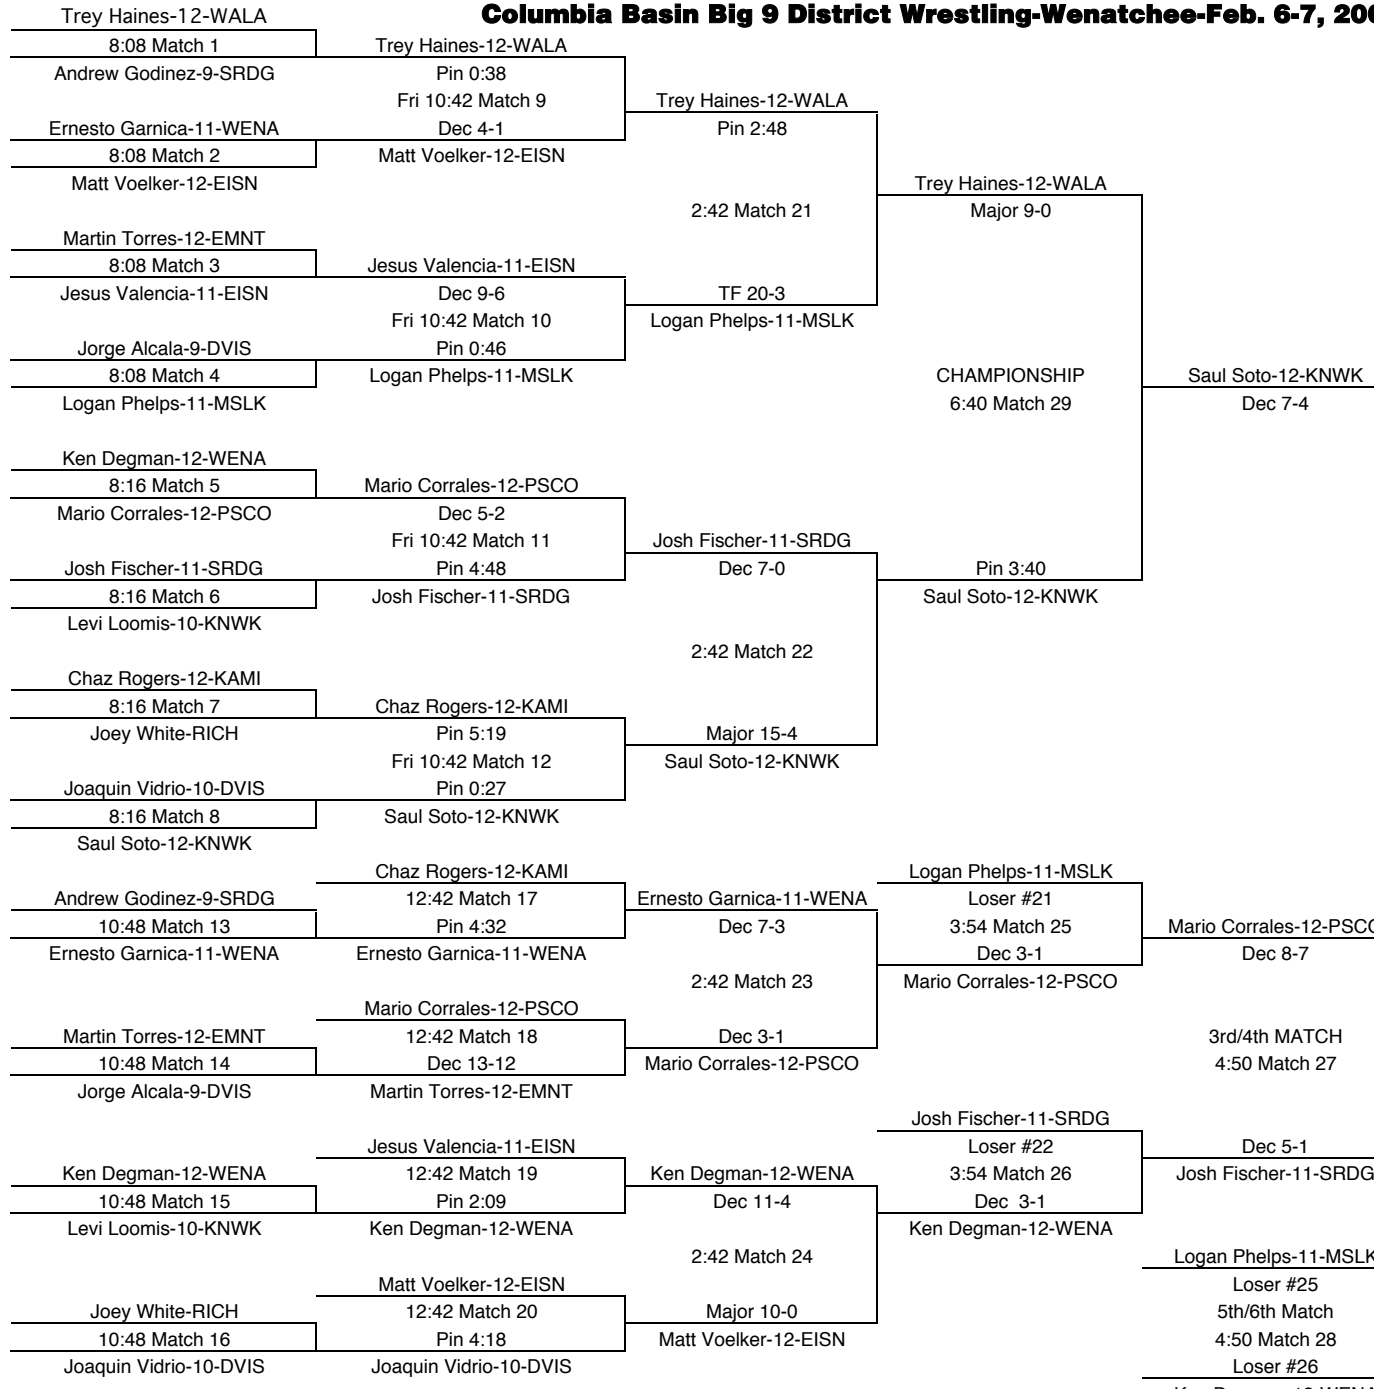

Columbia Basin Big 9 District Wrestling-Wenatchee-Feb. 6-7, 2009

160

TEAM POINTS-160	
3	DVIS-Davis
1	EMNT-Eastmont
6	EISN-Eisenhower
4	KAMI-Kamiakin
27	KNWK-Kennewick
12.5	MSLK-Moses Lake
12	PSCO-Pasco
0	RICH-Richland
18	SRDG-Southridge
23	WALA-Walla Walla
12	WENA-Wenatchee

FINAL PLACES-160	
1st	Saul Soto-12-KNWK
2nd	Trey Haines-12-WALA
3rd	Josh Fischer-11-SRDG
4th	Mario Corrales-12-PSCO
5th	Logan Phelps-11-MSLK
6th	Ken Degman-12-WENA