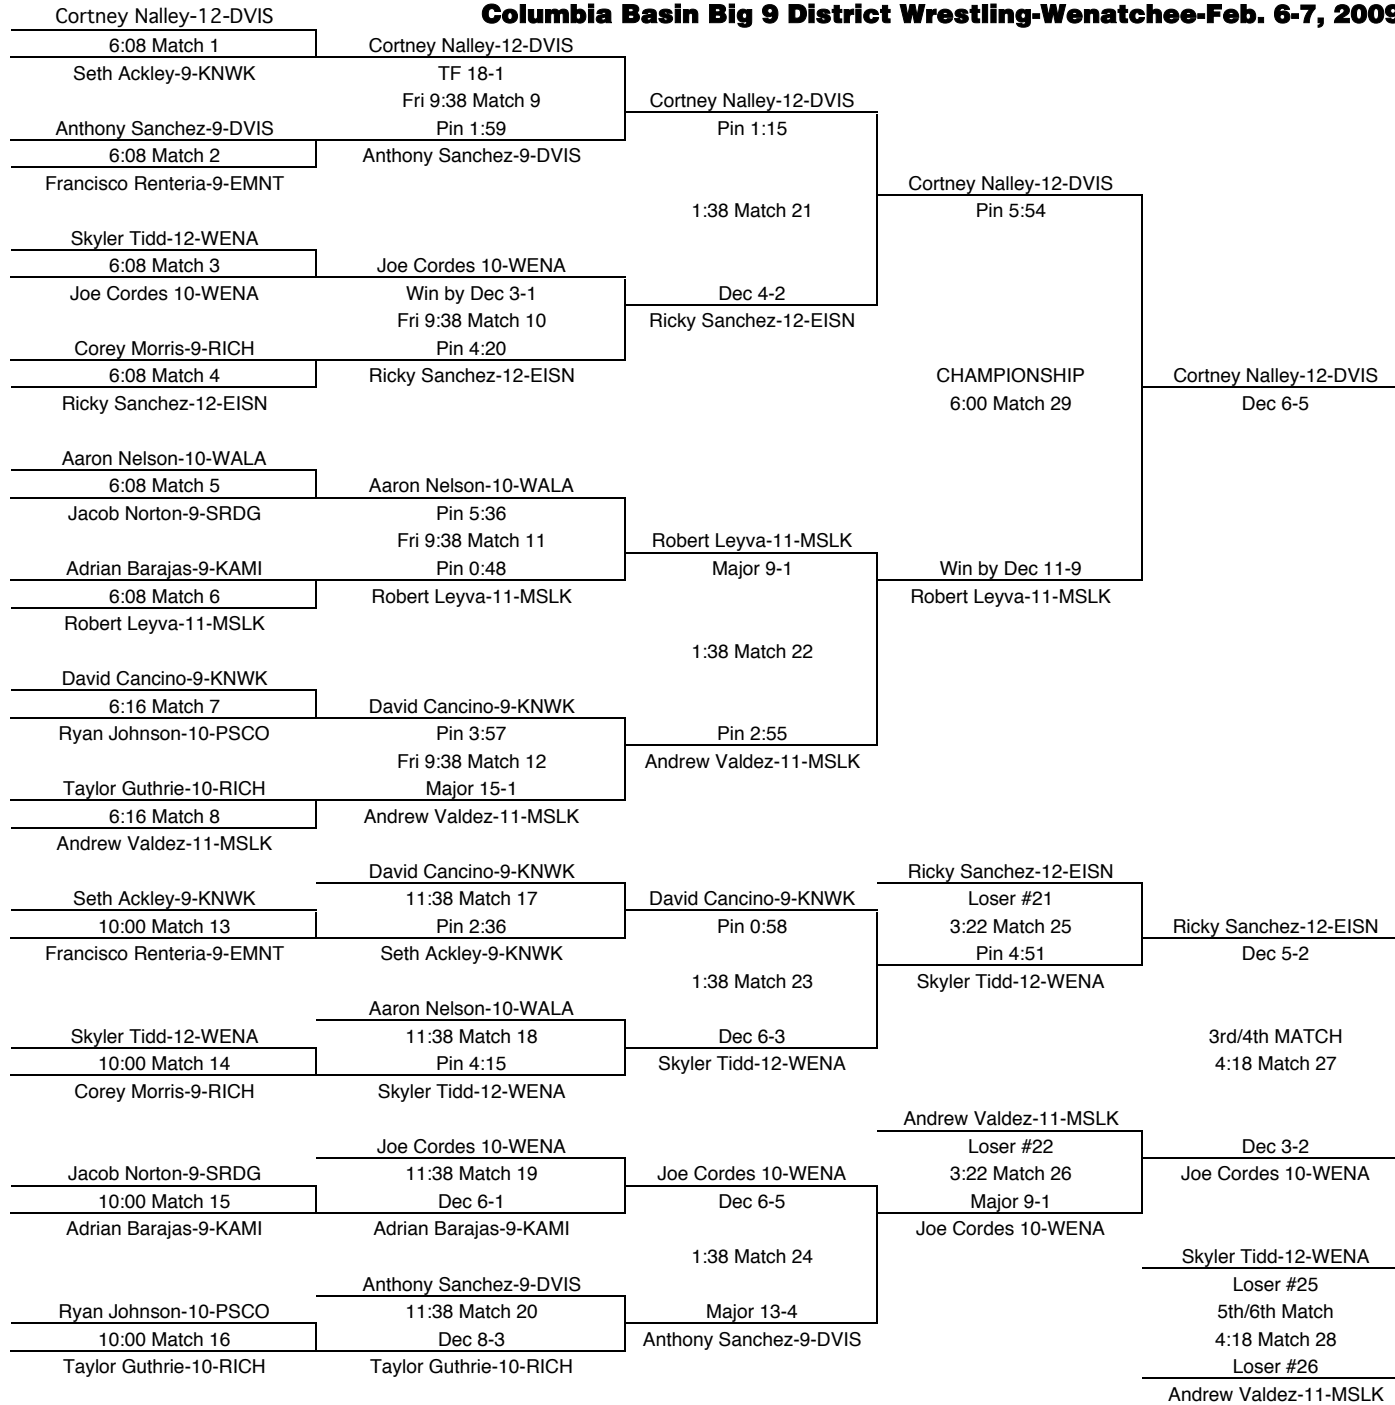

Columbia Basin Big 9 District Wrestling-Wenatchee-Feb. 6-7, 2009

112

TEAM POINTS-112	
33.5	DVIS-Davis
0	EMNT-Eastmont
16	EISN-Eisenhower
1	KAMI-Kamiakin
10	KNWK-Kennewick
36	MSLK-Moses Lake
0	PSCO-Pasco
1	RICH-Richland
0	SRDG-Southridge
4	WALA-Walla Walla
25	WENA-Wenatchee
FINAL PLACES-112	
1st	Cortney Nalley-12-DVIS
2nd	Robert Leyva-11-MSLK
3rd	Ricky Sanchez-12-EISN
4th	Joe Cordes 10-WENA
5th	Andrew Valdez-11-MSLK
6th	Skyler Tidd-12-WENA