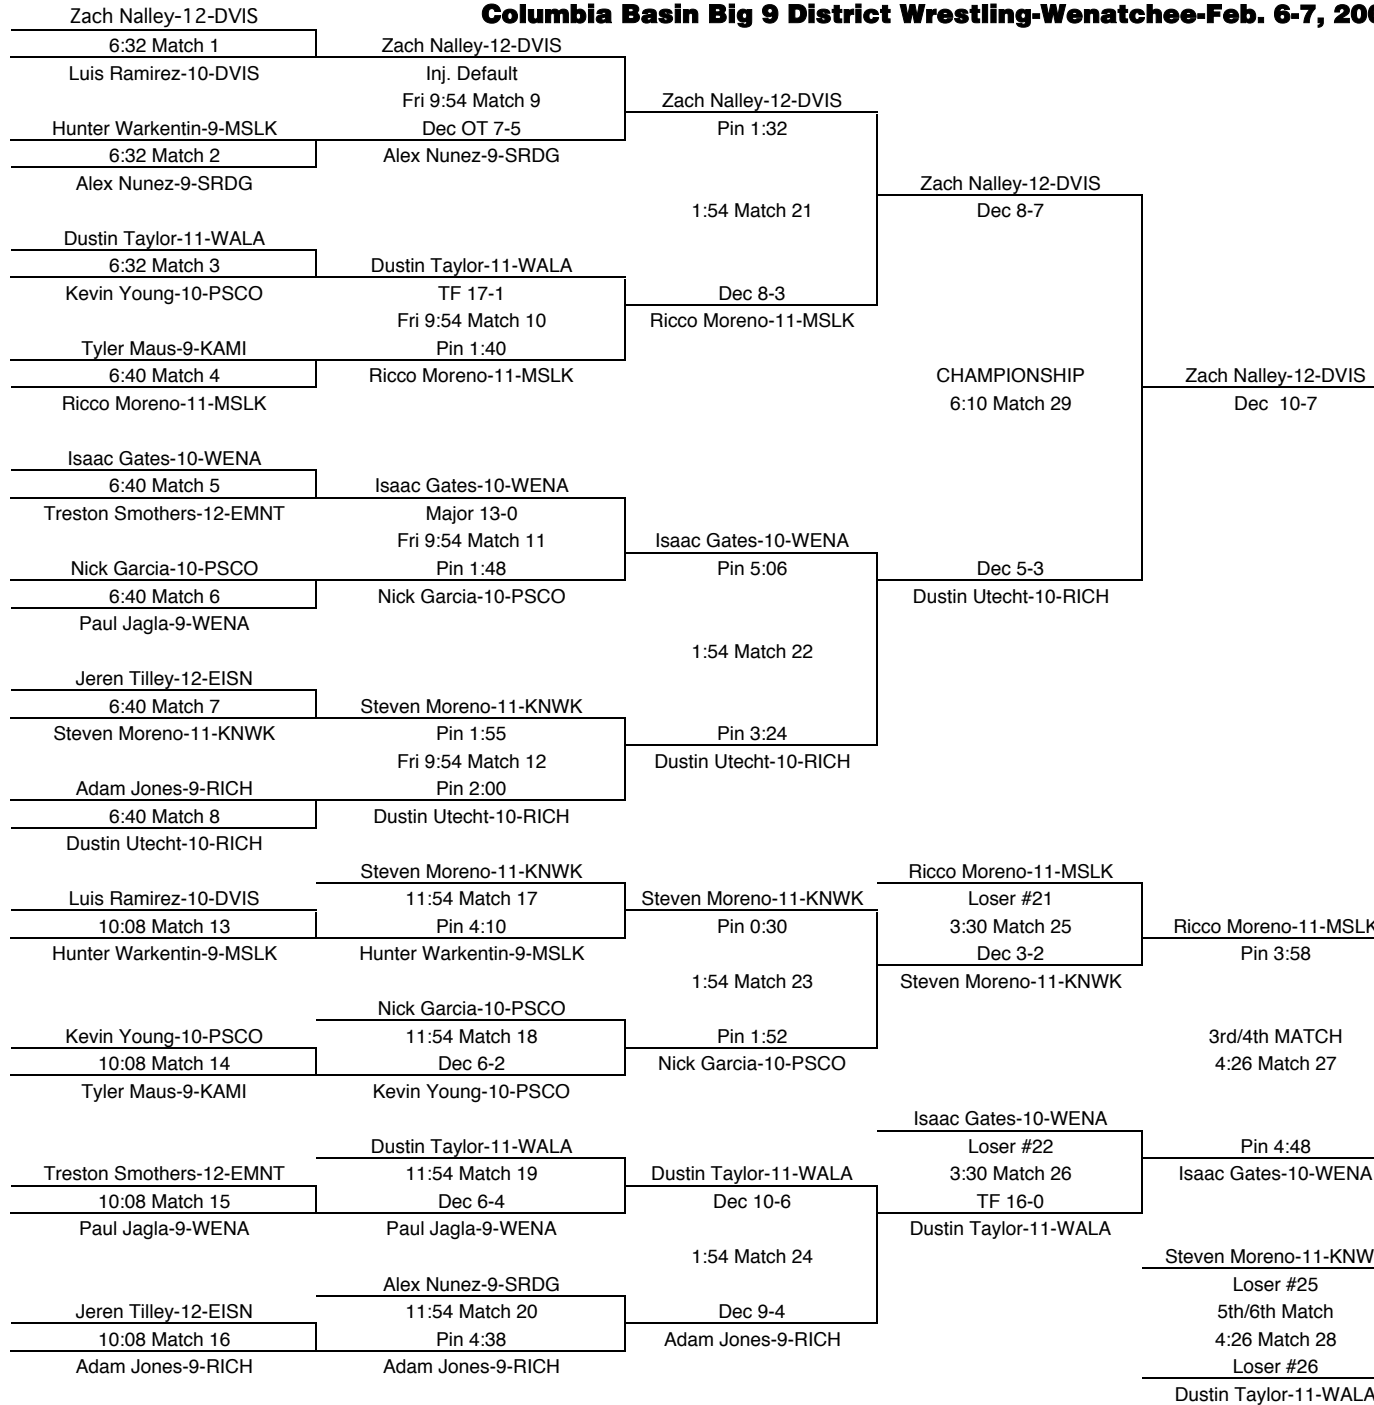

Columbia Basin Big 9 District Wrestling-Wenatchee-Feb. 6-7, 2009

125

TEAM POINTS-125	
26	DVIS-Davis
0	EMNT-Eastmont
0	EISN-Eisenhower
0	KAMI-Kamiakin
13	KNWK-Kennewick
19	MSLK-Moses Lake
8	PSCO-Pasco
26	RICH-Richland
2	SRDG-Southridge
10	WALA-Walla Walla
20	WENA-Wenatchee
FINAL PLACES-125	
1st	Zach Nalley-12-DVIS
2nd	Dustin Utecht-10-RICH
3rd	Isaac Gates-10-WENA
4th	Ricco Moreno-11-MSLK
5th	Steven Moreno-11-KNWK
6th	Dustin Taylor-11-WALA