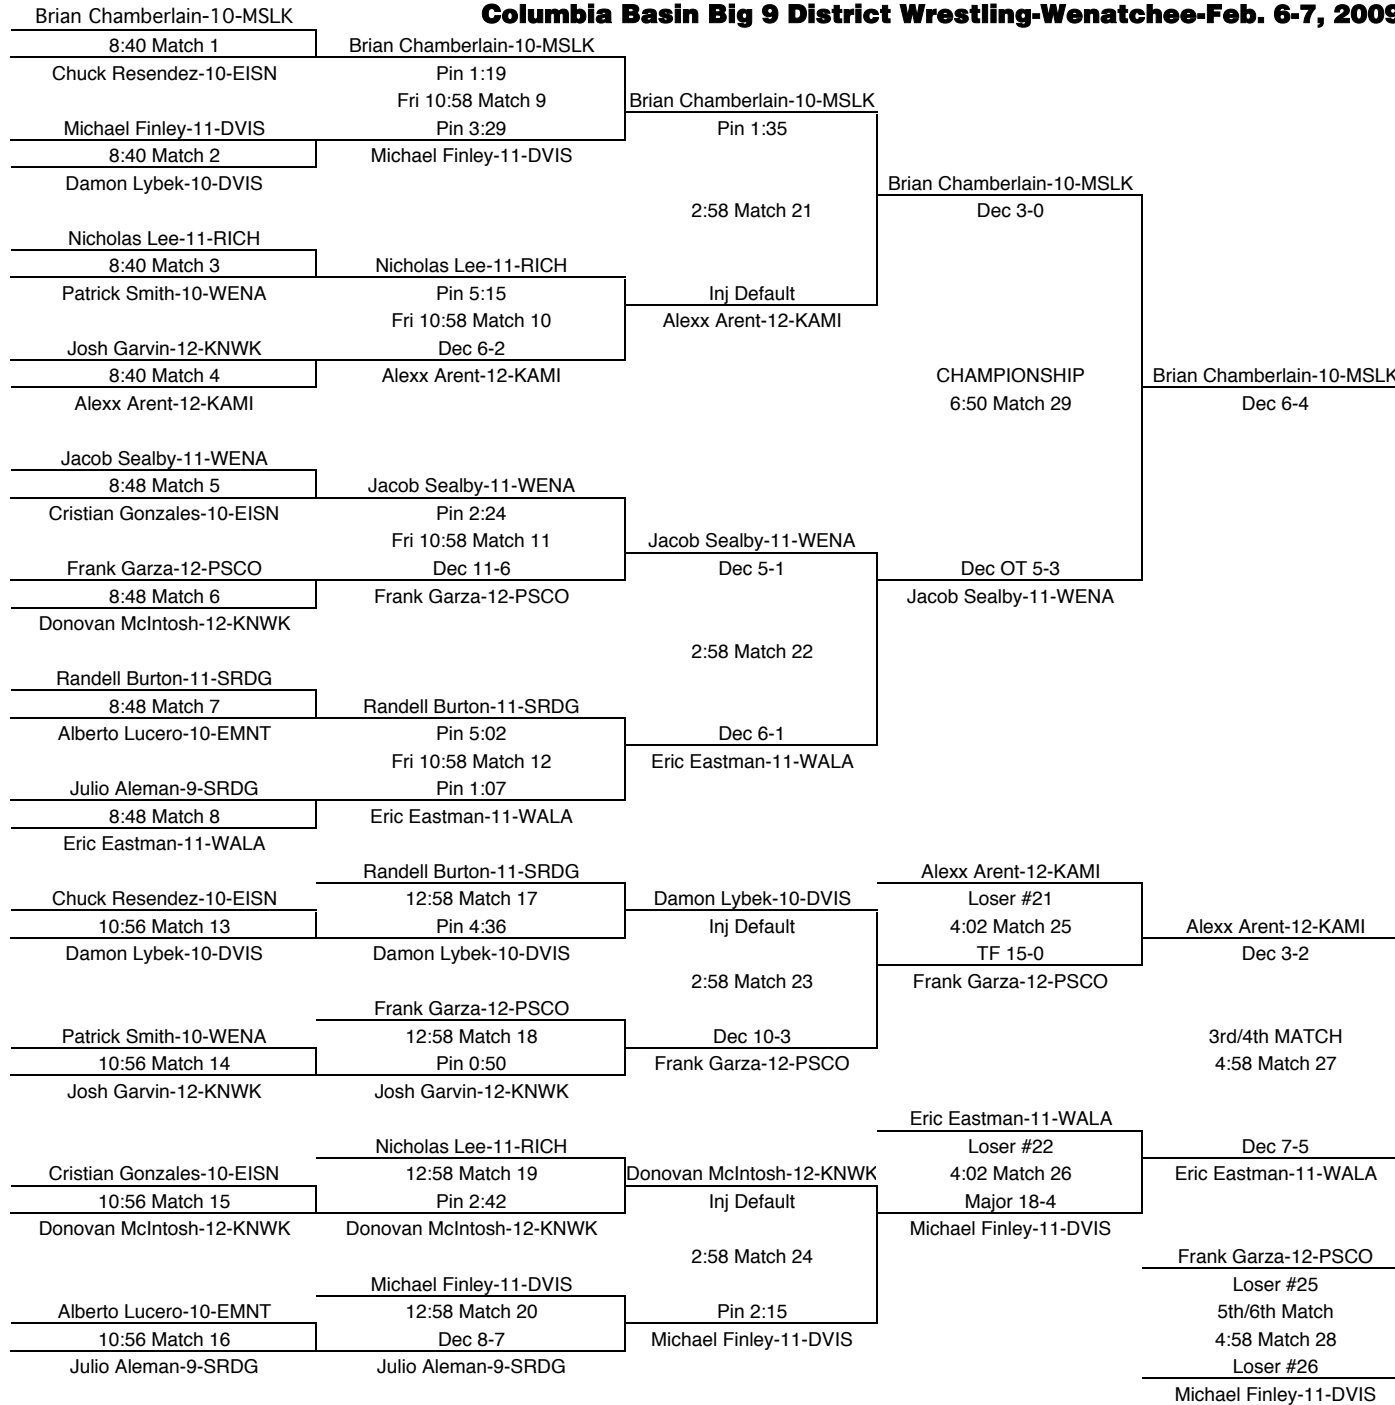

Columbia Basin Big 9 District Wrestling-Wenatchee-Feb. 6-7, 2009

189

TEAM POINTS-189	
18	DVIS-Davis
0	EMNT-Eastmont
0	EISN-Eisenhower
14	KAMI-Kamiakin
9	KNWK-Kennewick
26	MSLK-Moses Lake
10.5	PSCO-Pasco
4	RICH-Richland
5	SRDG-Southridge
16	WALA-Walla Walla
20	WENA-Wenatchee

FINAL PLACES-189	
1st	Brian Chamberlain-10-MSLK
2nd	Jacob Sealby-11-WENA
3rd	Eric Eastman-11-WALA
4th	Alexx Arent-12-KAMI
5th	Frank Garza-12-PSCO
6th	Michael Finley-11-DVIS