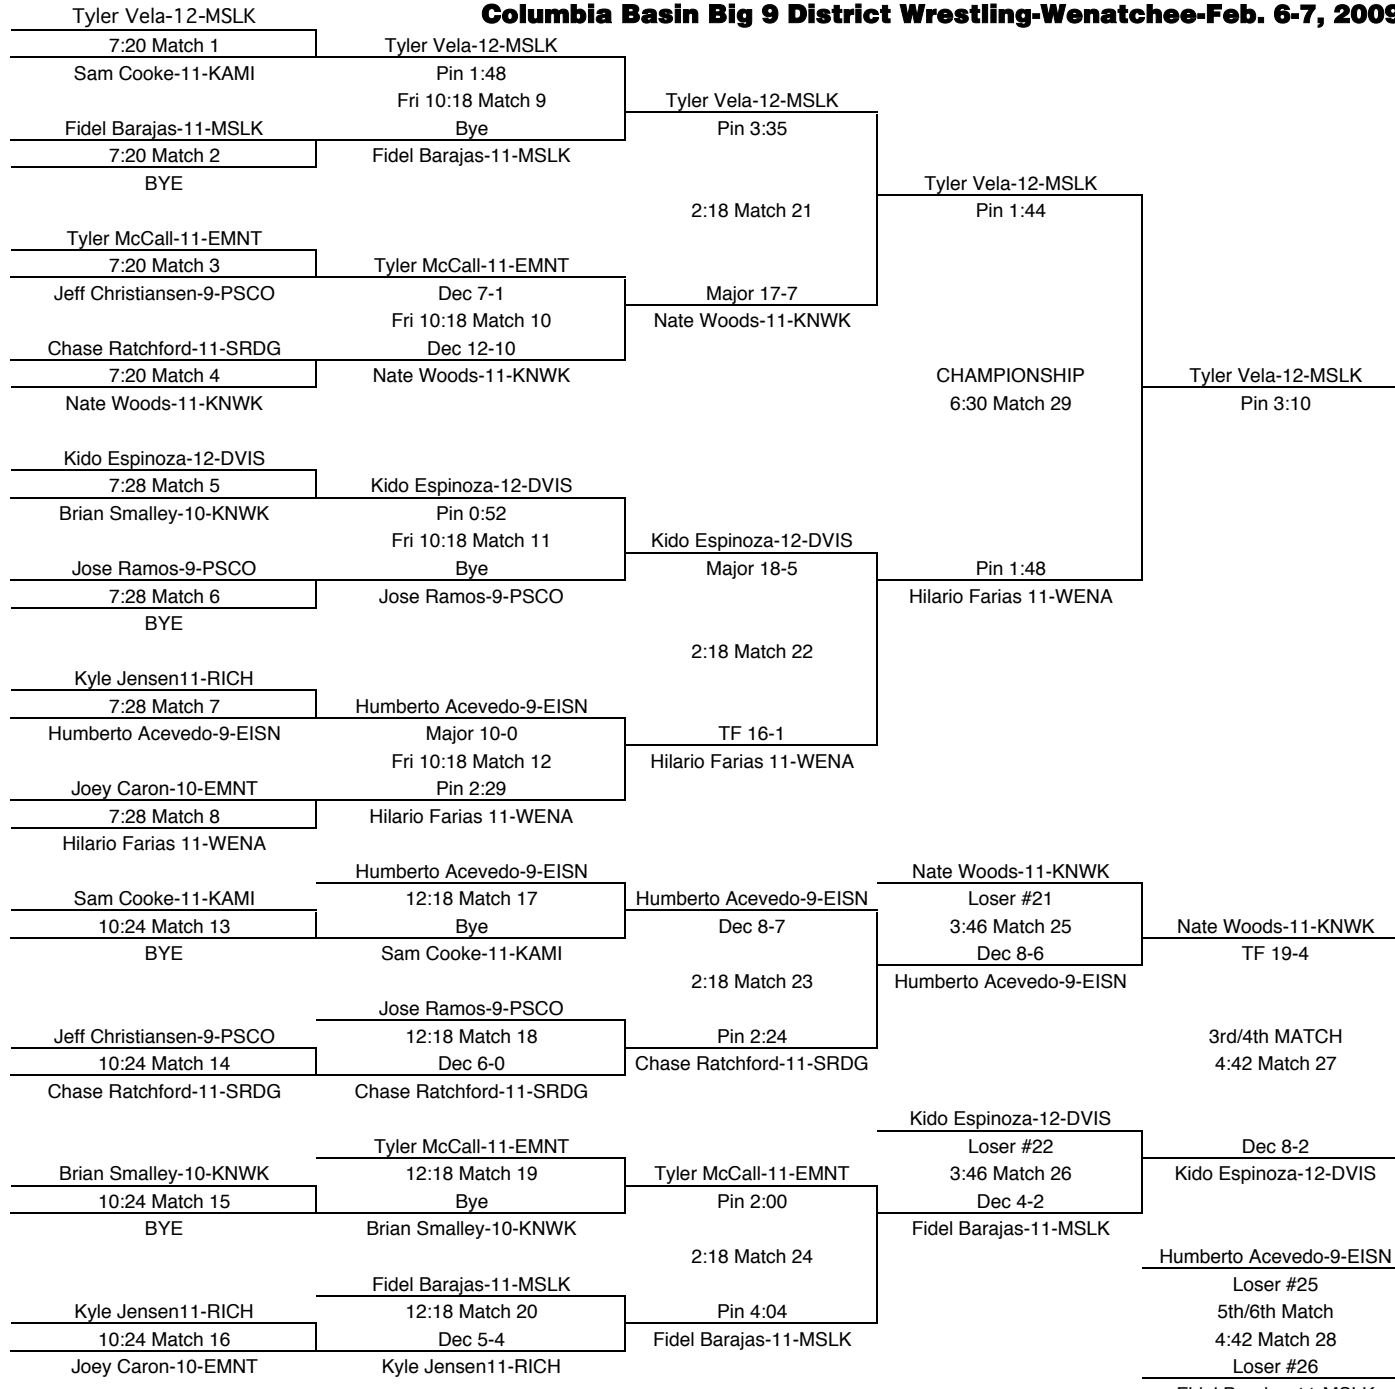

Columbia Basin Big 9 District Wrestling-Wenatchee-Feb. 6-7, 2009

140

TEAM POINTS-140	
17	DVIS-Davis
5	EMNT-Eastmont
8	EISN-Eisenhower
1	KAMI-Kamiakin
15.5	KNWK-Kennewick
41	MSLK-Moses Lake
0	PSCO-Pasco
1	RICH-Richland
4	SRDG-Southridge
0	WALA-Walla Walla
23.5	WENA-Wenatchee

FINAL PLACES-140	
1st	Tyler Vela-12-MSLK
2nd	Hilario Farias 11-WENA
3rd	Kido Espinoza-12-DVIS
4th	Nate Woods-11-KNWK
5th	Fidel Barajas-11-MSLK
6th	Humberto Acevedo-9-EISN