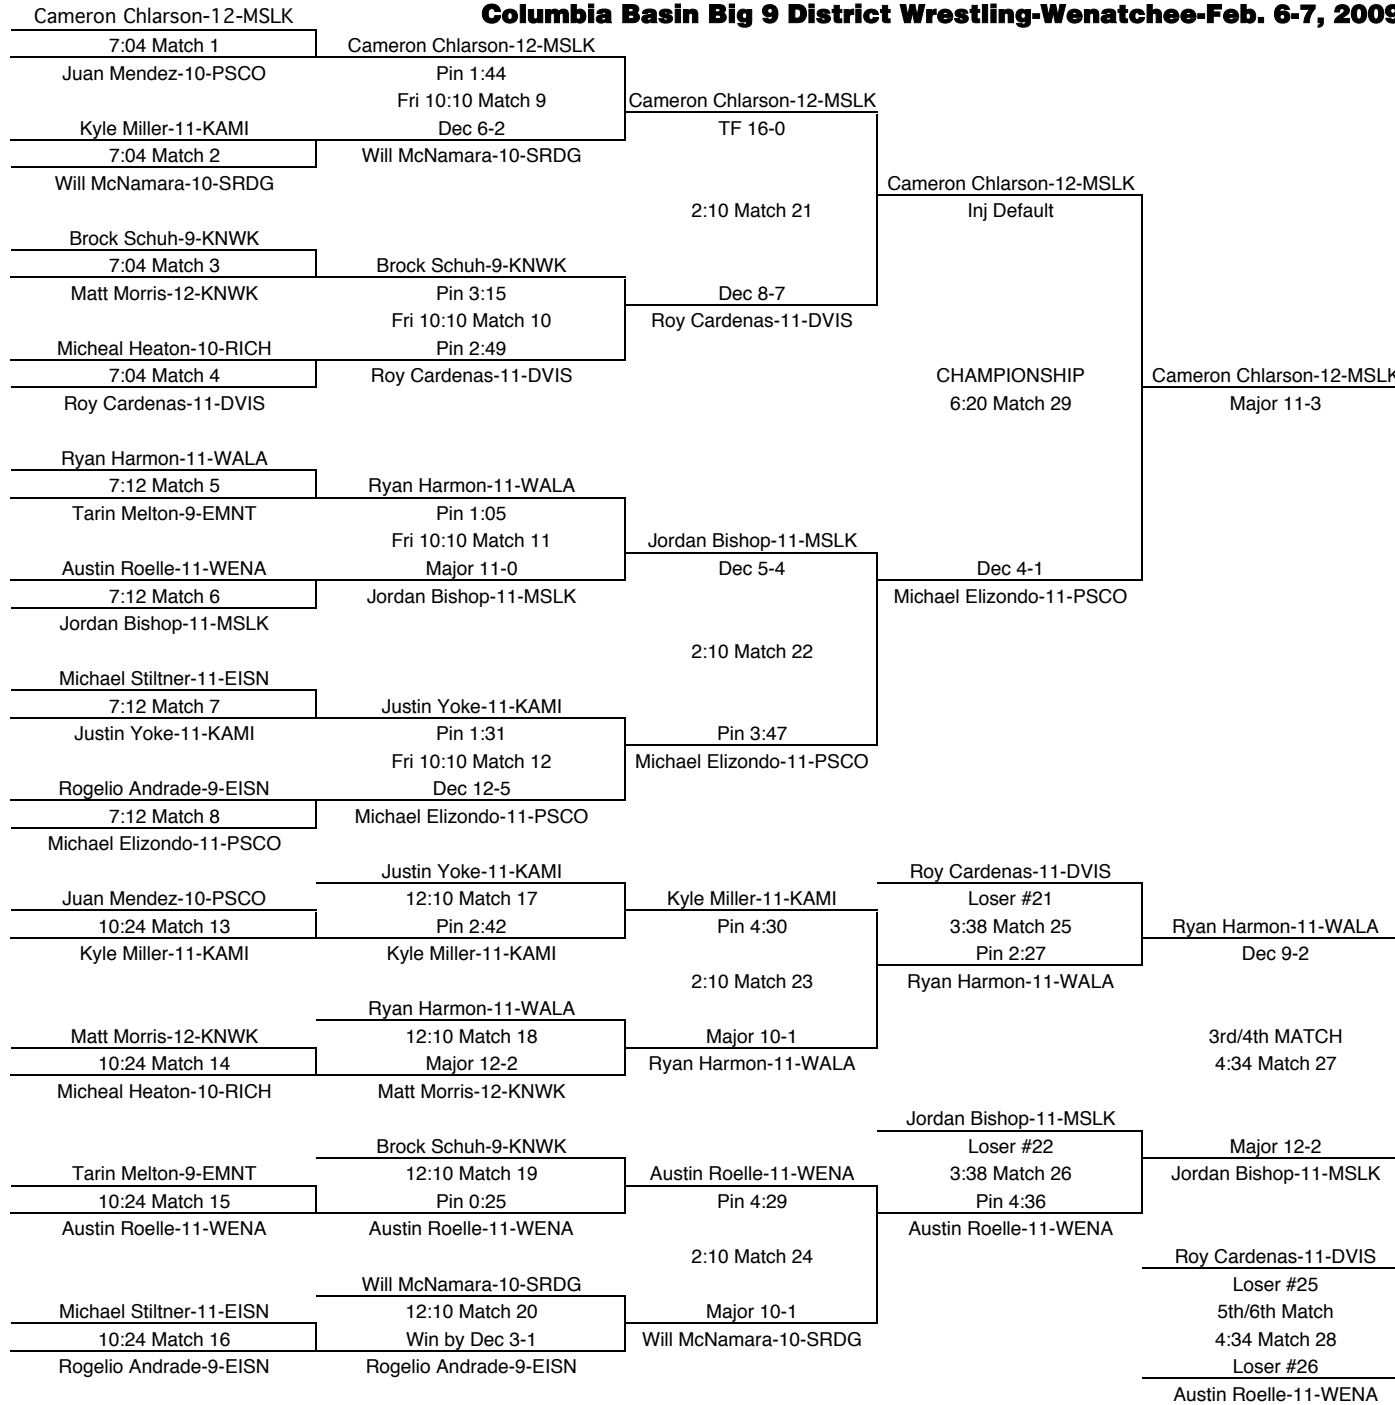

Columbia Basin Big 9 District Wrestling-Wenatchee-Feb. 6-7, 2009

135

TEAM POINTS-135	
9	DVIS-Davis
0	EMNT-Eastmont
3	EISN-Eisenhower
10	KAMI-Kamiakin
6	KNWK-Kennewick
42.5	MSLK-Moses Lake
20	PSCO-Pasco
0	RICH-Richland
4	SRDG-Southridge
19	WALA-Walla Walla
15	WENA-Wenatchee

FINAL PLACES-135	
1st	Cameron Chlarson-12-MSLK
2nd	Michael Elizondo-11-PSCO
3rd	Ryan Harmon-11-WALA
4th	Jordan Bishop-11-MSLK
5th	Austin Roelle-11-WENA
6th	Roy Cardenas-11-DVIS