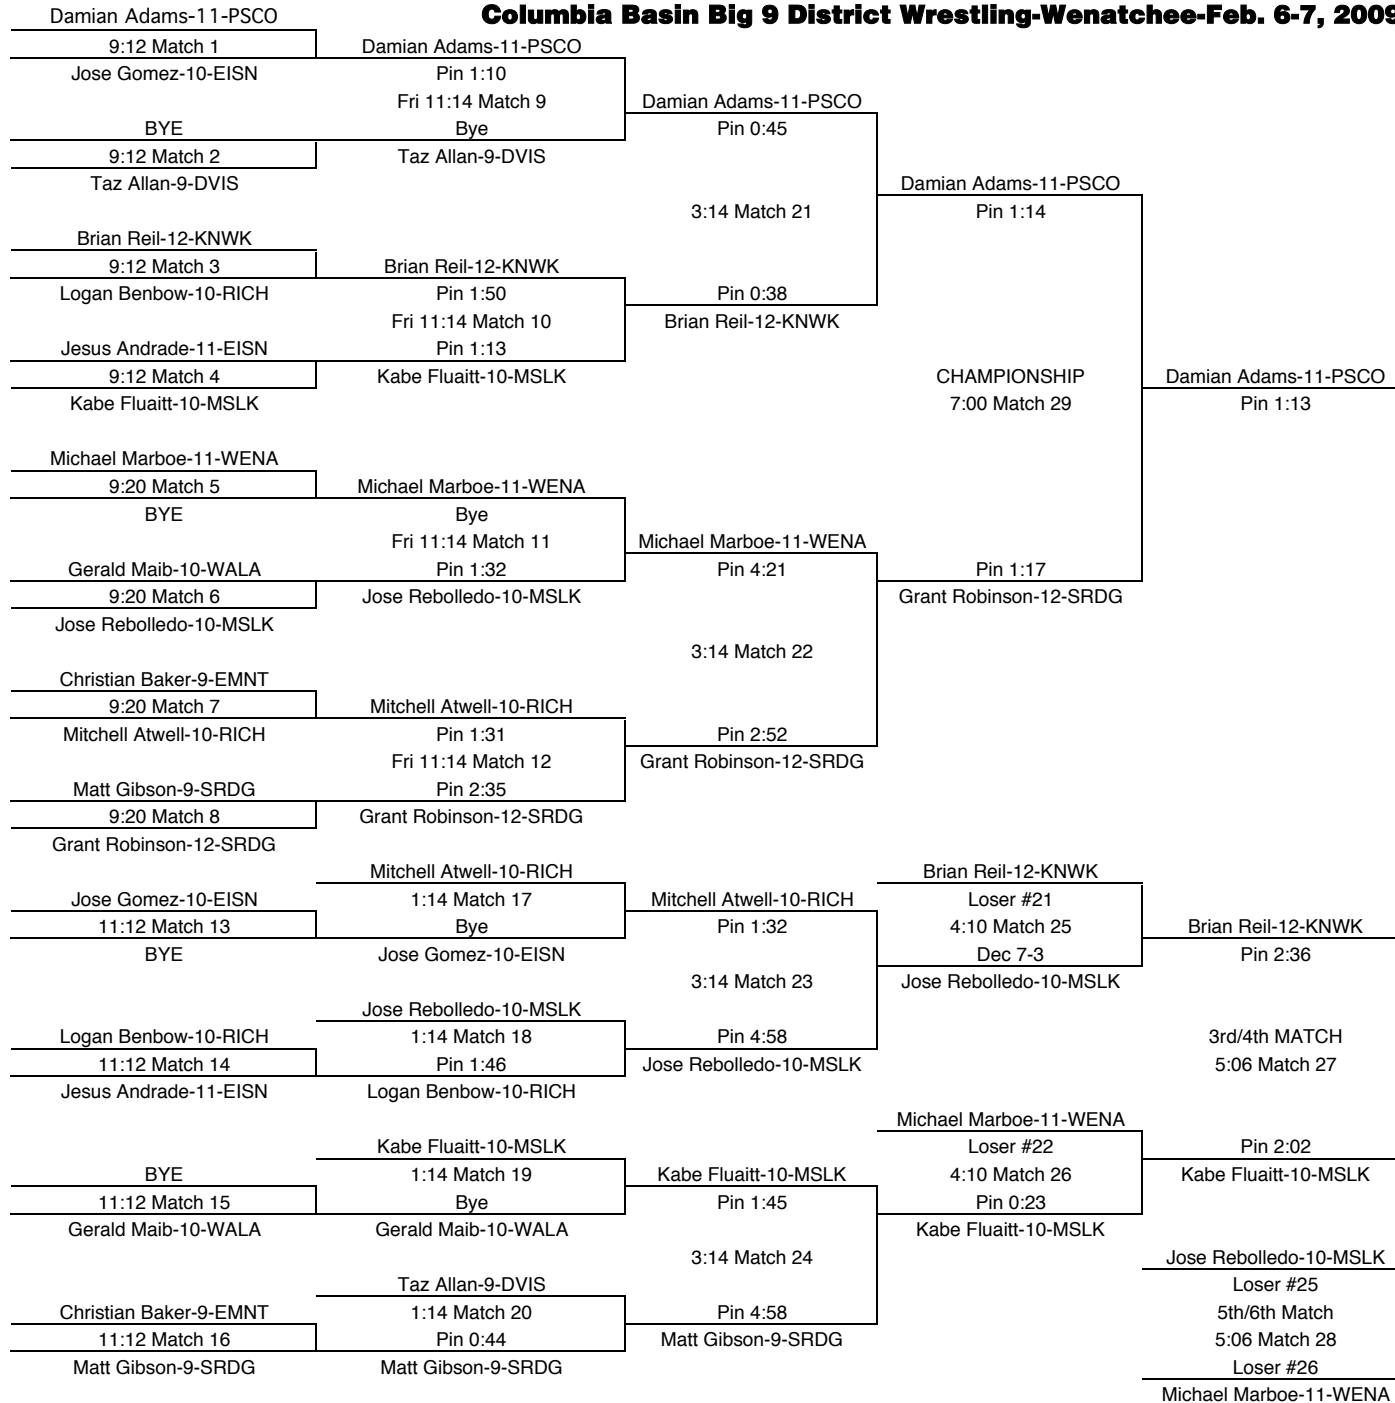

Columbia Basin Big 9 District Wrestling-Wenatchee-Feb. 6-7, 2009

285

TEAM POINTS-285	
0	DVIS-Davis
0	EMNT-Eastmont
1	EISN-Eisenhower
0	KAMI-Kamiakin
22	KNWK-Kennewick
31	MSLK-Moses Lake
30	PSCO-Pasco
10	RICH-Richland
30	SRDG-Southridge
1	WALA-Walla Walla
13	WENA-Wenatchee
FINAL PLACES-285	
1st	Damian Adams-11-PSCO
2nd	Grant Robinson-12-SRDG
3rd	Brian Reil-12-KNWK
4th	Kabe Fluaitt-10-MSLK
5th	Michael Marboe-11-WENA
6th	Jose Rebolledo-10-MSLK