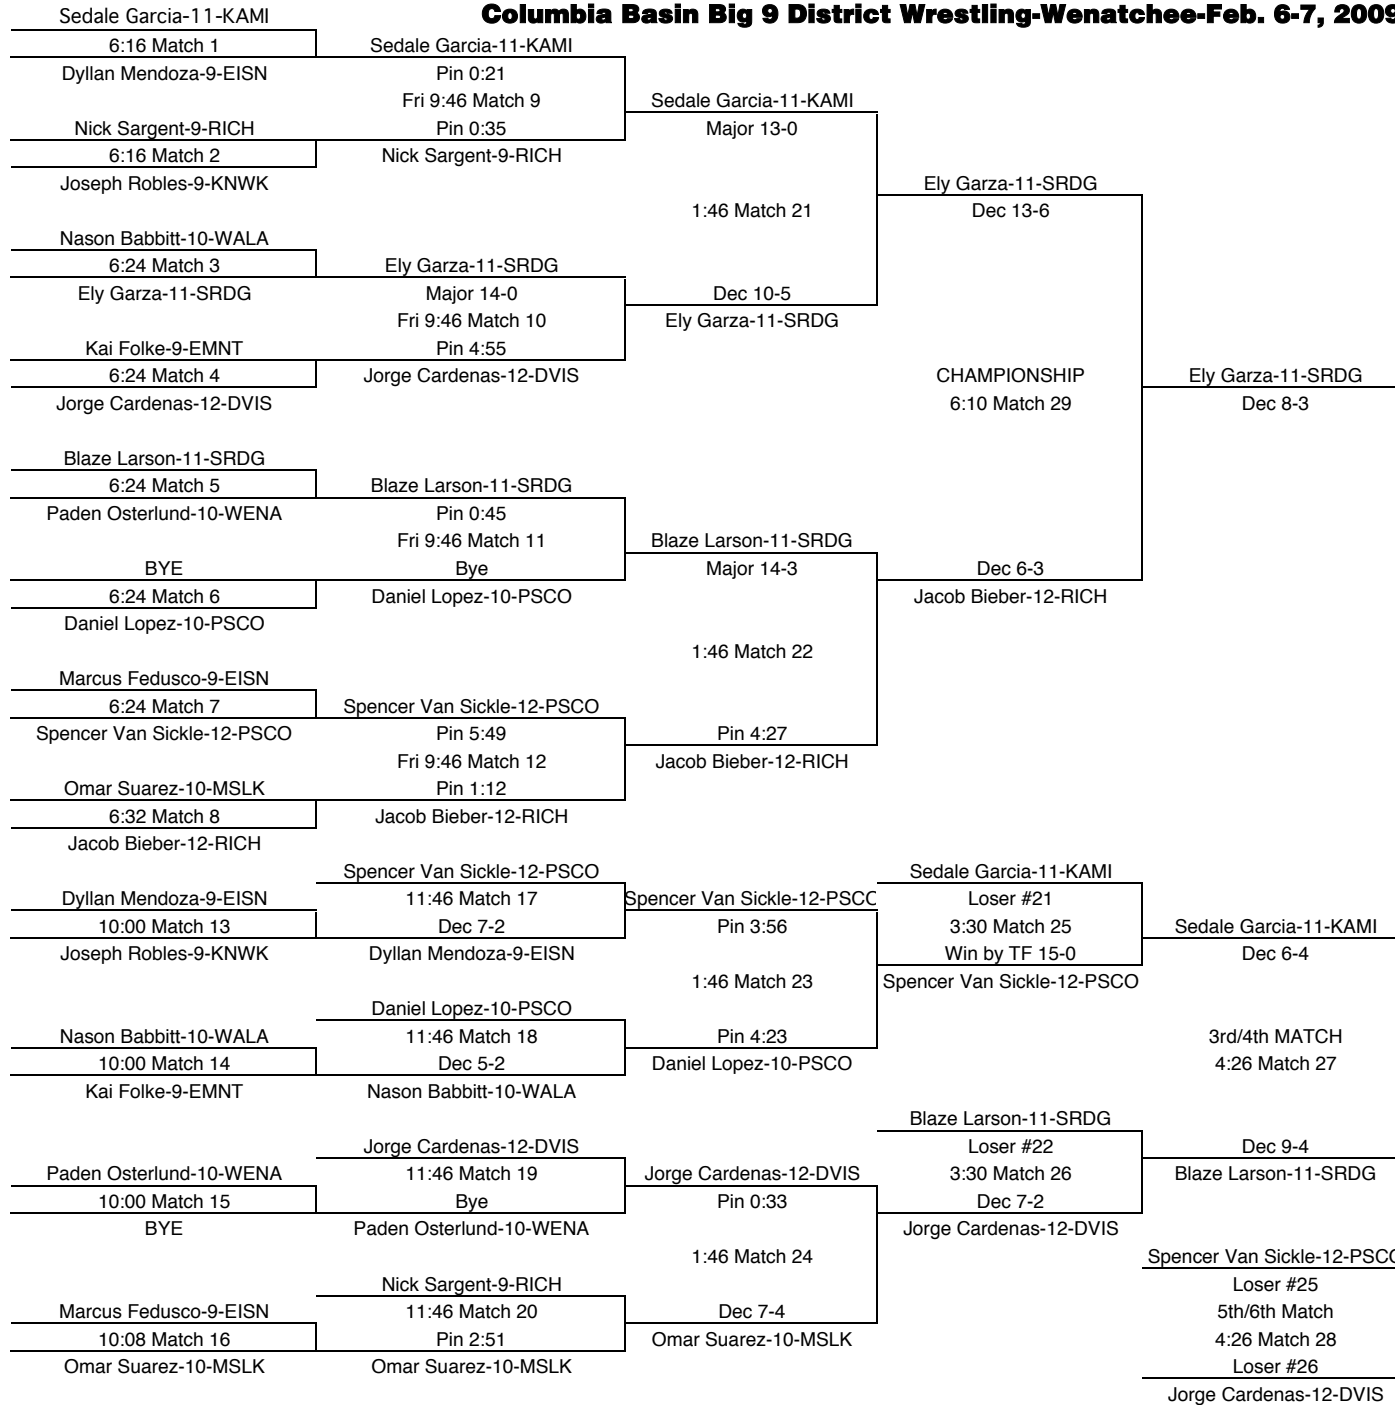

Columbia Basin Big 9 District Wrestling-Wenatchee-Feb. 6-7, 2009

119

TEAM POINTS-119	
11	DVIS-Davis
0	EMNT-Eastmont
1	EISN-Eisenhower
18	KAMI-Kamiakin
0	KNWK-Kennewick
4	MSLK-Moses Lake
18	PSCO-Pasco
26	RICH-Richland
38	SRDG-Southridge
1	WALA-Walla Walla
1	WENA-Wenatchee
FINAL PLACES-119	
1st	Ely Garza-11-SRDG
2nd	Jacob Bieber-12-RICH
3rd	Sedale Garcia-11-KAMI
4th	Blaze Larson-11-SRDG
5th	Spencer Van Sickle-12-PSCO
6th	Jorge Cardenas-12-DVIS