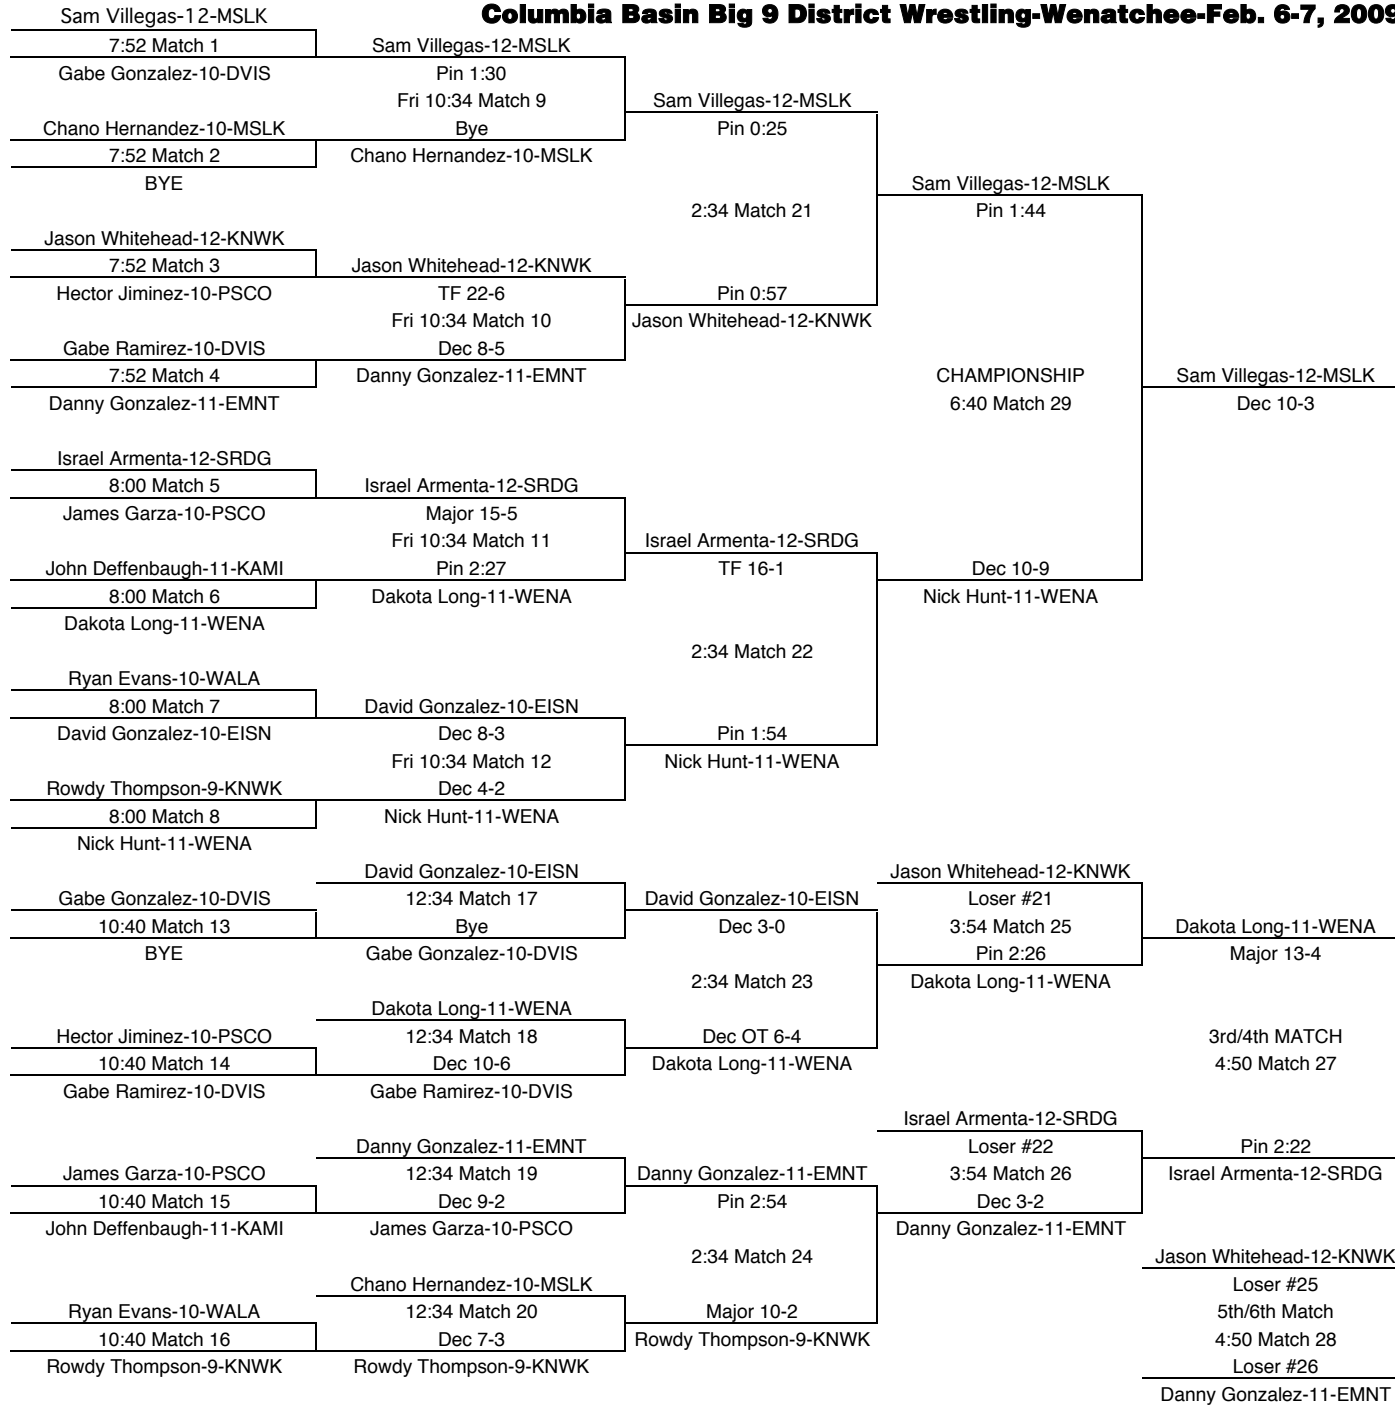

Columbia Basin Big 9 District Wrestling-Wenatchee-Feb. 6-7, 2009

152

TEAM POINTS-152	
2	DVIS-Davis
11	EMNT-Eastmont
3	EISN-Eisenhower
0	KAMI-Kamiakin
13.5	KNWK-Kennewick
28	MSLK-Moses Lake
1	PSCO-Pasco
0	RICH-Richland
18.5	SRDG-Southridge
0	WALA-Walla Walla
37	WENA-Wenatchee
FINAL PLACES-152	
1st	Sam Villegas-12-MSLK
2nd	Nick Hunt-11-WENA
3rd	Israel Armenta-12-SRDG
4th	Dakota Long-11-WENA
5th	Danny Gonzalez-11-EMNT
6th	Jason Whitehead-12-KNWK