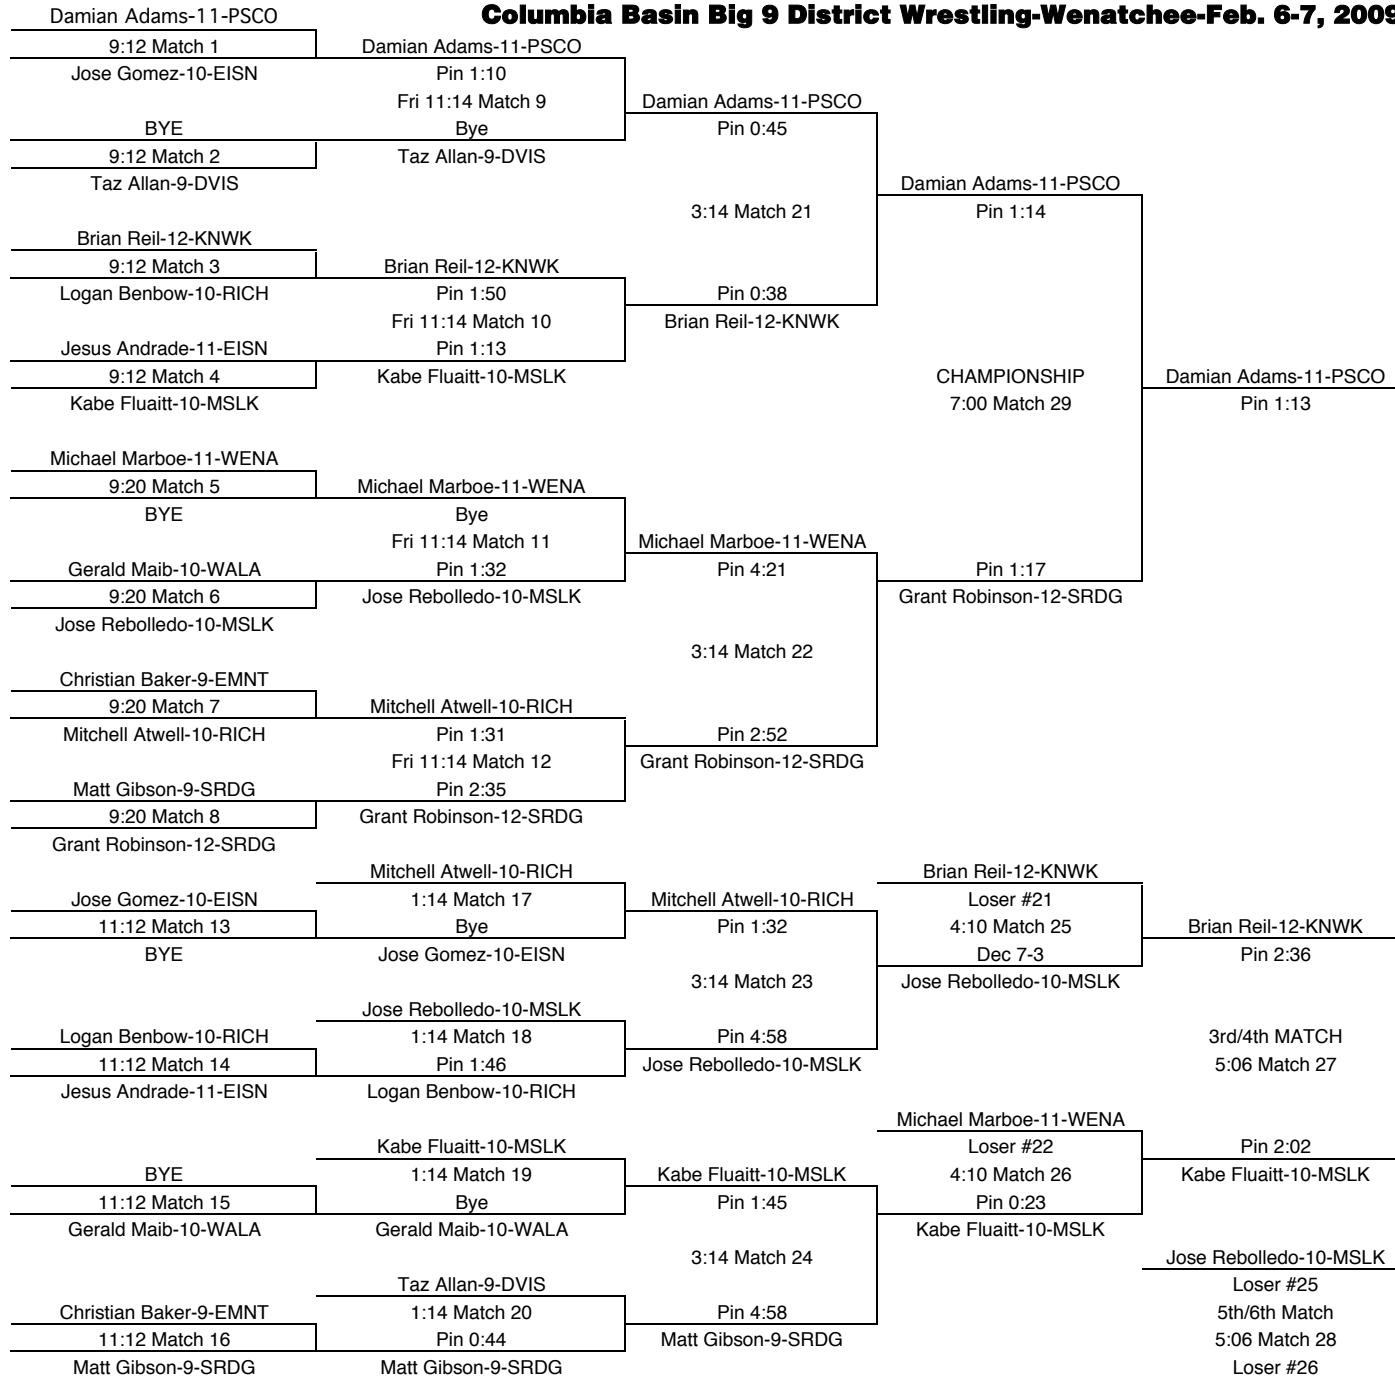

Columbia Basin Big 9 District Wrestling-Wenatchee-Feb. 6-7, 2009

285

TEAM POINTS-285	
0	DVIS-Davis
0	EMNT-Eastmont
1	EISN-Eisenhower
0	KAMI-Kamiakin
22	KNWK-Kennewick
31	MSLK-Moses Lake
30	PSCO-Pasco
10	RICH-Richland
30	SRDG-Southridge
1	WALA-Walla Walla
13	WENA-Wenatchee

FINAL PLACES-285	
1st	Damian Adams-11-PSCO
2nd	Grant Robinson-12-SRDG
3rd	Brian Reil-12-KNWK
4th	Kabe Fluaitt-10-MSLK
5th	Michael Marboe-11-WENA
6th	Jose Rebolledo-10-MSLK