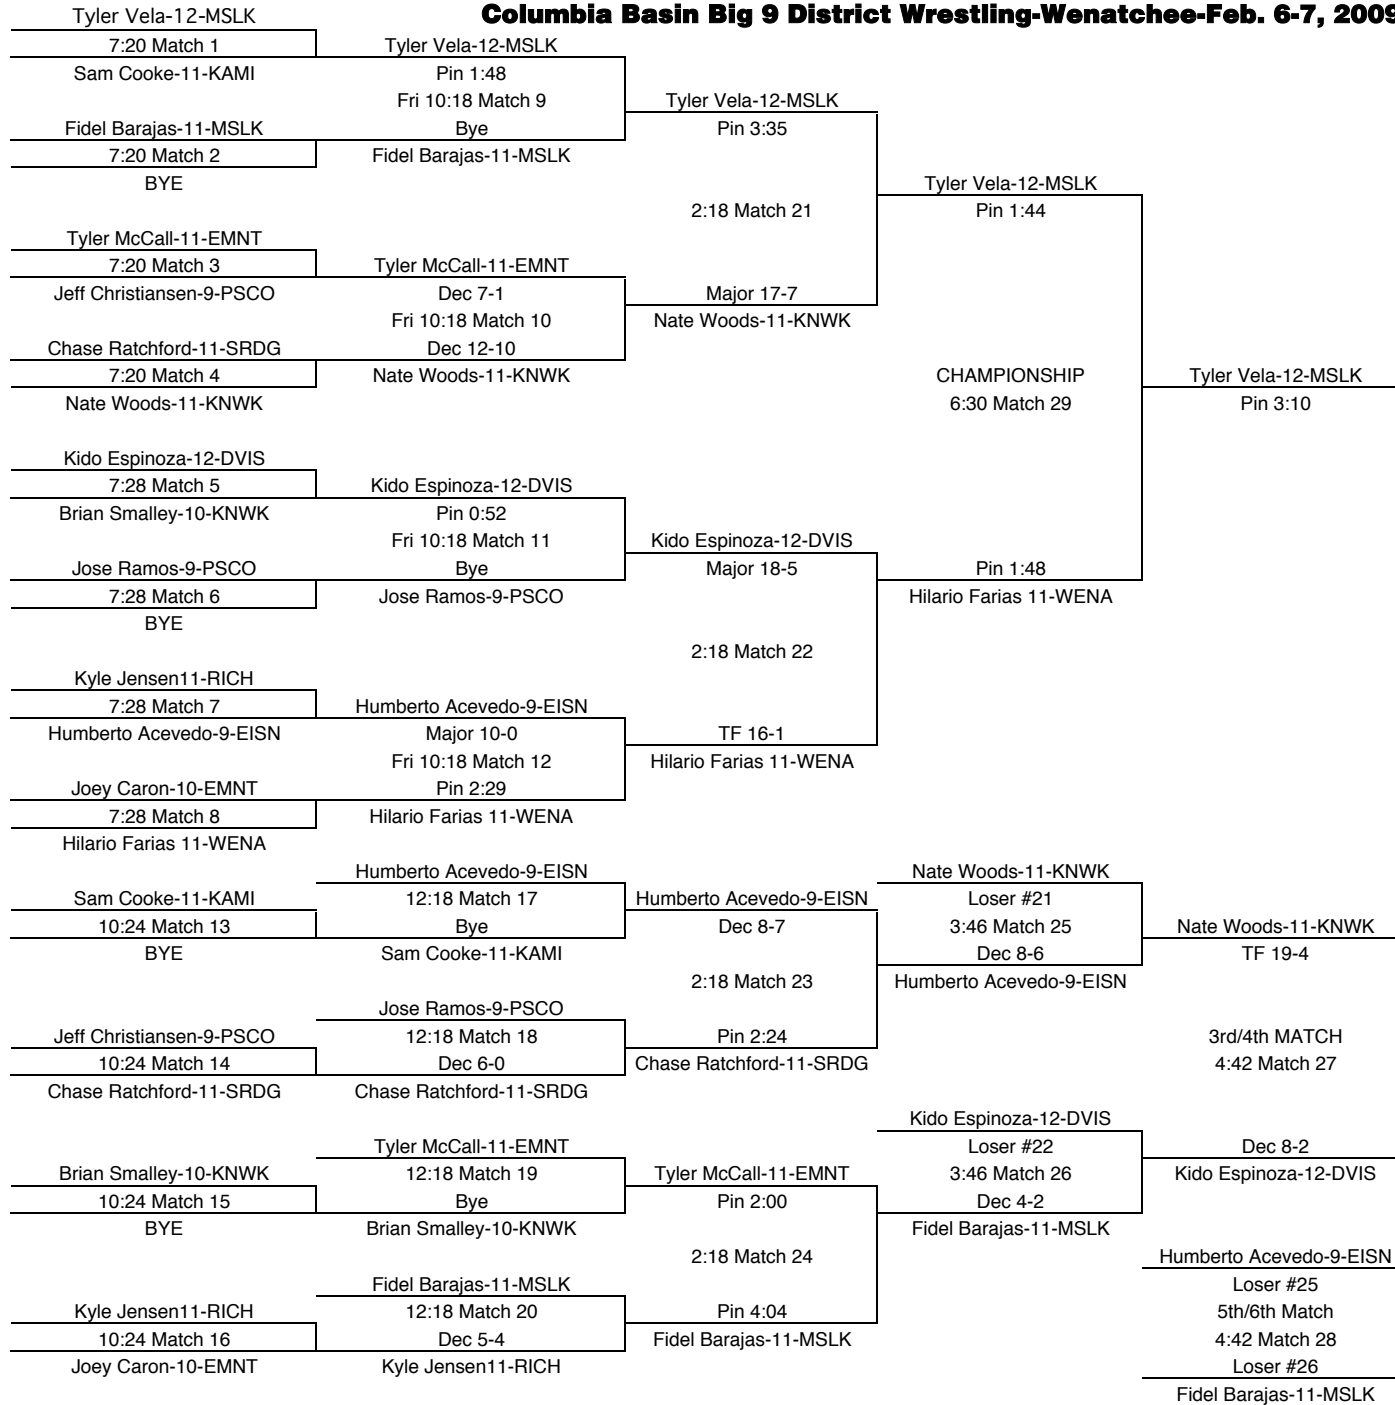

Columbia Basin Big 9 District Wrestling-Wenatchee-Feb. 6-7, 2009

140

TEAM POINTS-140	
17	DVIS-Davis
5	EMNT-Eastmont
8	EISN-Eisenhower
1	KAMI-Kamiakin
15.5	KNWK-Kennewick
41	MSLK-Moses Lake
0	PSCO-Pasco
1	RICH-Richland
4	SRDG-Southridge
0	WALA-Walla Walla
23.5	WENA-Wenatchee

FINAL PLACES-140	
1st	Tyler Vela-12-MSLK
2nd	Hilario Farias 11-WENA
3rd	Kido Espinoza-12-DVIS
4th	Nate Woods-11-KNWK
5th	Fidel Barajas-11-MSLK
6th	Humberto Acevedo-9-EISN