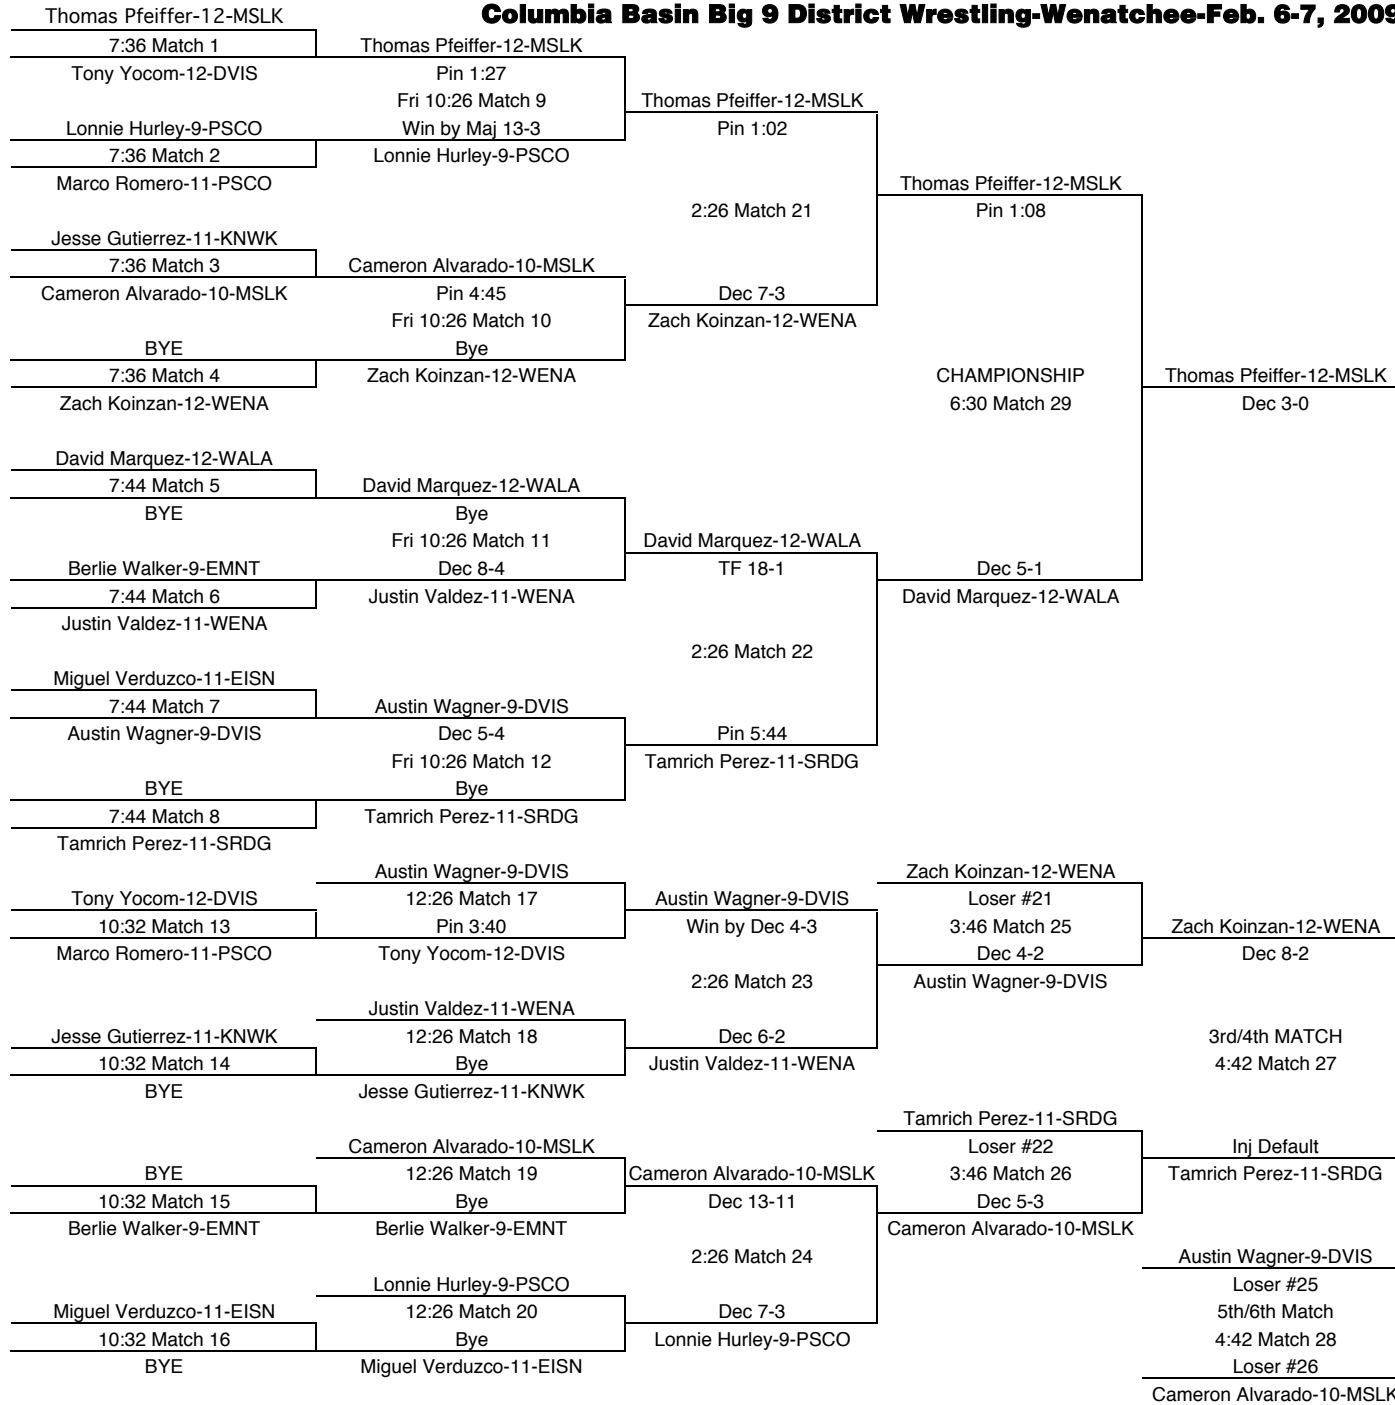

Columbia Basin Big 9 District Wrestling-Wenatchee-Feb. 6-7, 2009

145

TEAM POINTS-145	
16	DVIS-Davis
1	EMNT-Eastmont
1	EISN-Eisenhower
0	KAMI-Kamiakin
1	KNWK-Kennewick
37	MSLK-Moses Lake
5	PSCO-Pasco
0	RICH-Richland
20	SRDG-Southridge
19.5	WALA-Walla Walla
15	WENA-Wenatchee

FINAL PLACES-145	
1st	Thomas Pfeiffer-12-MSLK
2nd	David Marquez-12-WALA
3rd	Tamrich Perez-11-SRDG
4th	Zach Koinzan-12-WENA
5th	Austin Wagner-9-DVIS
6th	Cameron Alvarado-10-MSLK