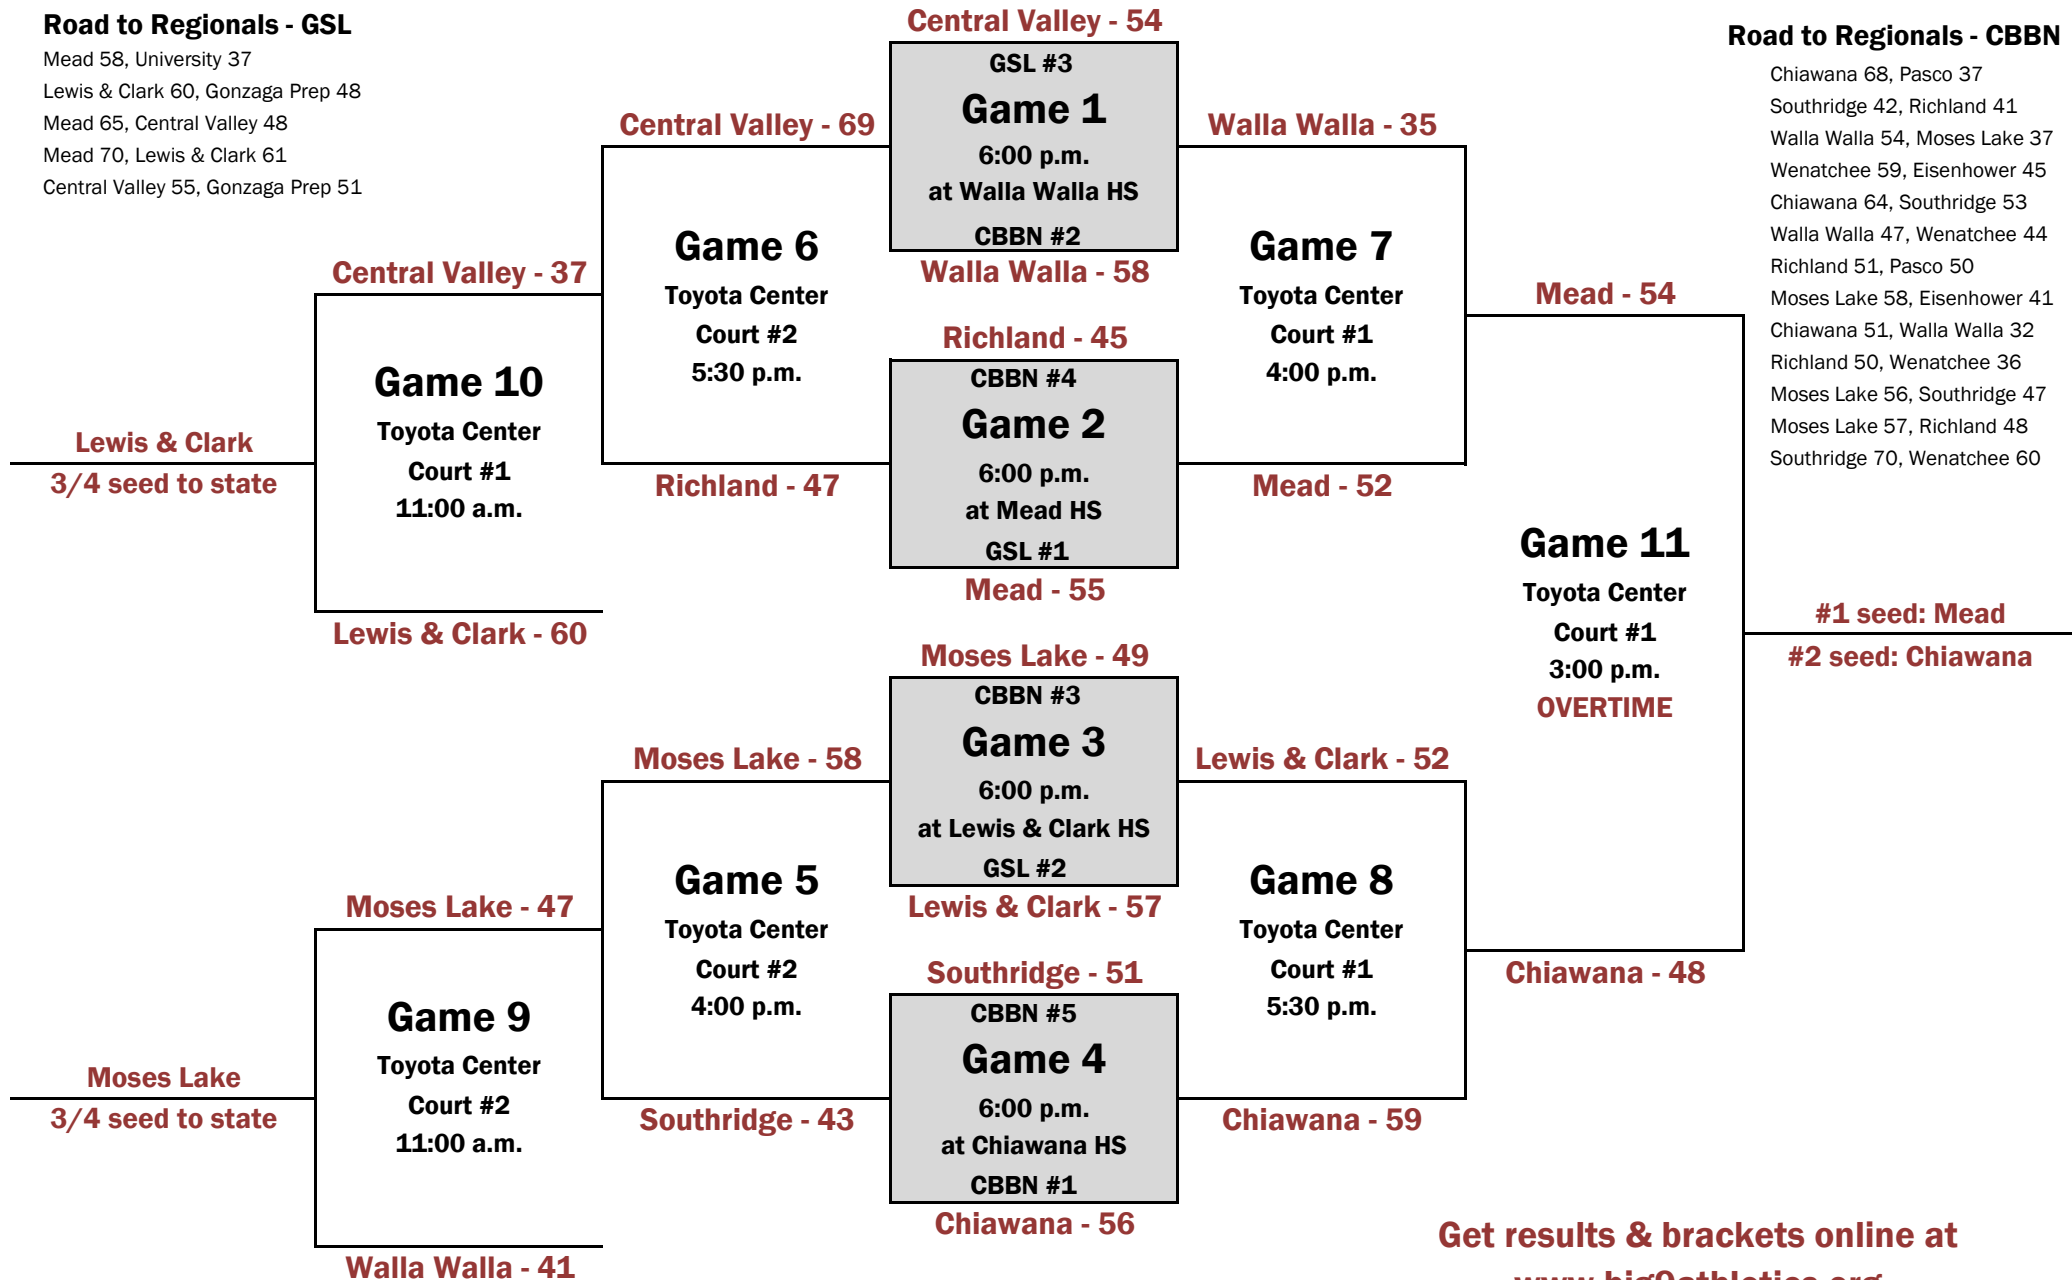

2010 4A REGIONAL GIRLS TOURNAMENT

Saturday, Feb. 27

Friday, Feb. 26

Tuesday, Feb. 23

Friday, Feb. 26

Saturday, Feb. 27

Road to Regionals - GSL

Mead 58, University 37
 Lewis & Clark 60, Gonzaga Prep 48
 Mead 65, Central Valley 48
 Mead 70, Lewis & Clark 61
 Central Valley 55, Gonzaga Prep 51

Road to Regionals - CBBN

Chiawana 68, Pasco 37
 Southridge 42, Richland 41
 Walla Walla 54, Moses Lake 37
 Wenatchee 59, Eisenhower 45
 Chiawana 64, Southridge 53
 Walla Walla 47, Wenatchee 44
 Richland 51, Pasco 50
 Moses Lake 58, Eisenhower 41
 Chiawana 51, Walla Walla 32
 Richland 50, Wenatchee 36
 Moses Lake 56, Southridge 47
 Moses Lake 57, Richland 48
 Southridge 70, Wenatchee 60