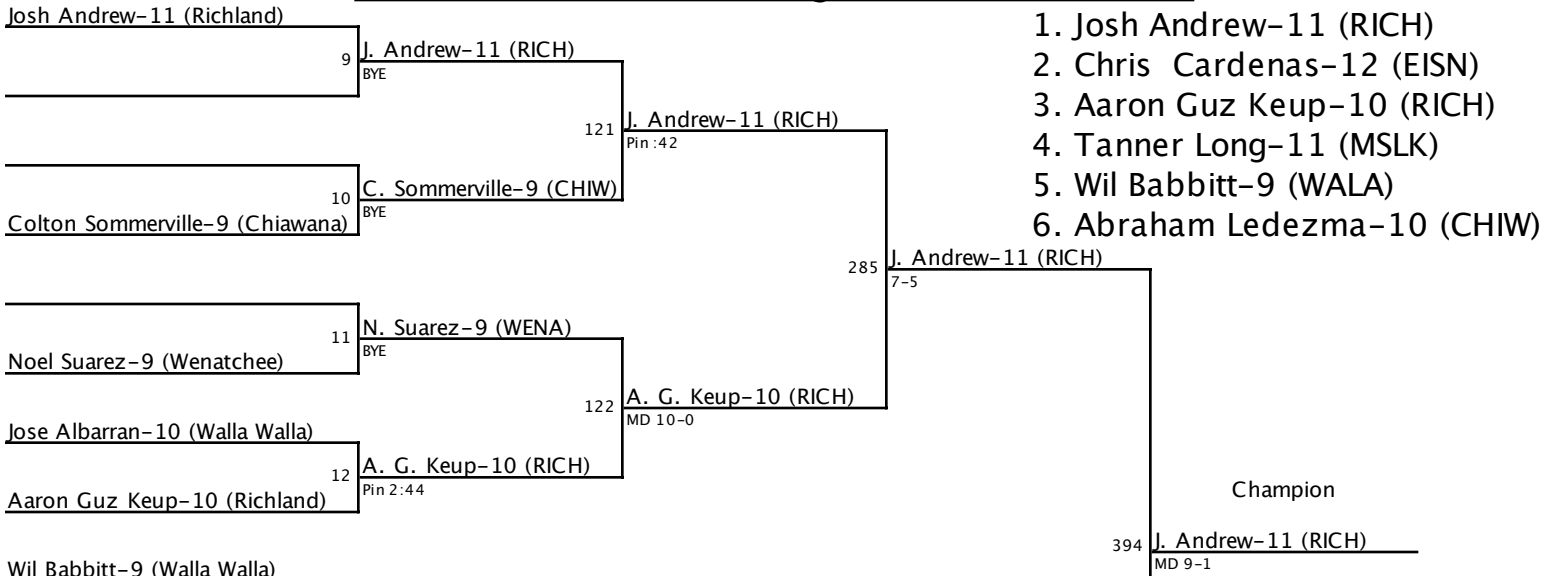

414 A. Garcia-12 (DVIS)
Pin 3:36

415 A. Garcia-12 (DVIS)
Pin 3:36

Champion

Third

Fifth

2011 4A Columbia Basin Big 9 District Meet / 112

2011 4A Columbia Basin Big 9 District Meet / 119

2011 4A Columbia Basin Big 9 District Meet / 125