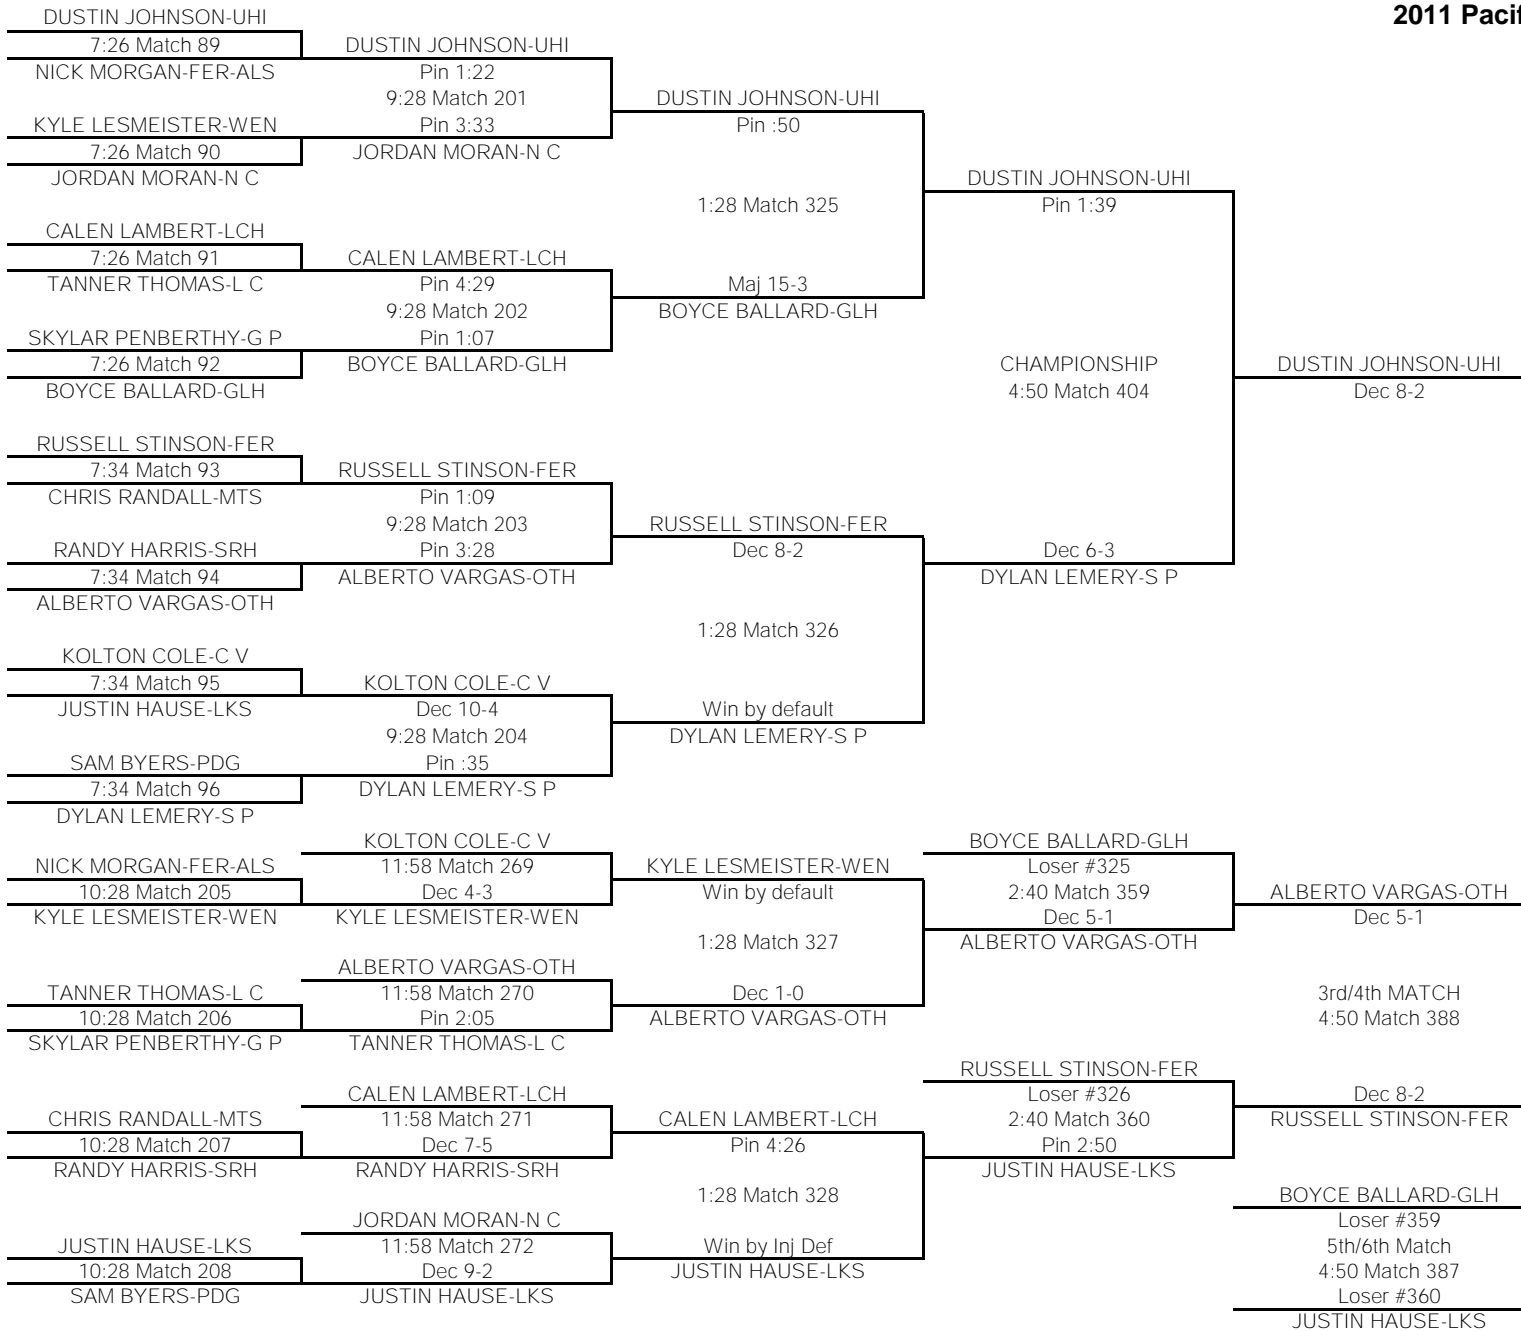

189

TEAM POINTS-189	
2	C V-Central Valley
12	GLH-Glacier
0	RIC-Richland
0	G P-Gonzaga Prep
0	HAN-Hanford
16	FER-Ferris
14	OTH-Othello
7	LCH-Lake City
9	LKS-Lakeside
3	L C-Lewis & Clark
0	FHD-Flathead
4	N C-North Central
0	MTS-Mt. Spokane
22	S P-Shadle Park
1	SRH-Southridge
4	WEN-Wenatchee
28	UHI-University
0	PDG-Pigdogs
FINAL PLACES-189	
1st	DUSTIN JOHNSON-UHI
2nd	DYLAN LEMERY-S P
3rd	RUSSELL STINSON-FER
4th	ALBERTO VARGAS-OTH
5th	BOYCE BALLARD-GLH
6th	JUSTIN HAUSE-LKS