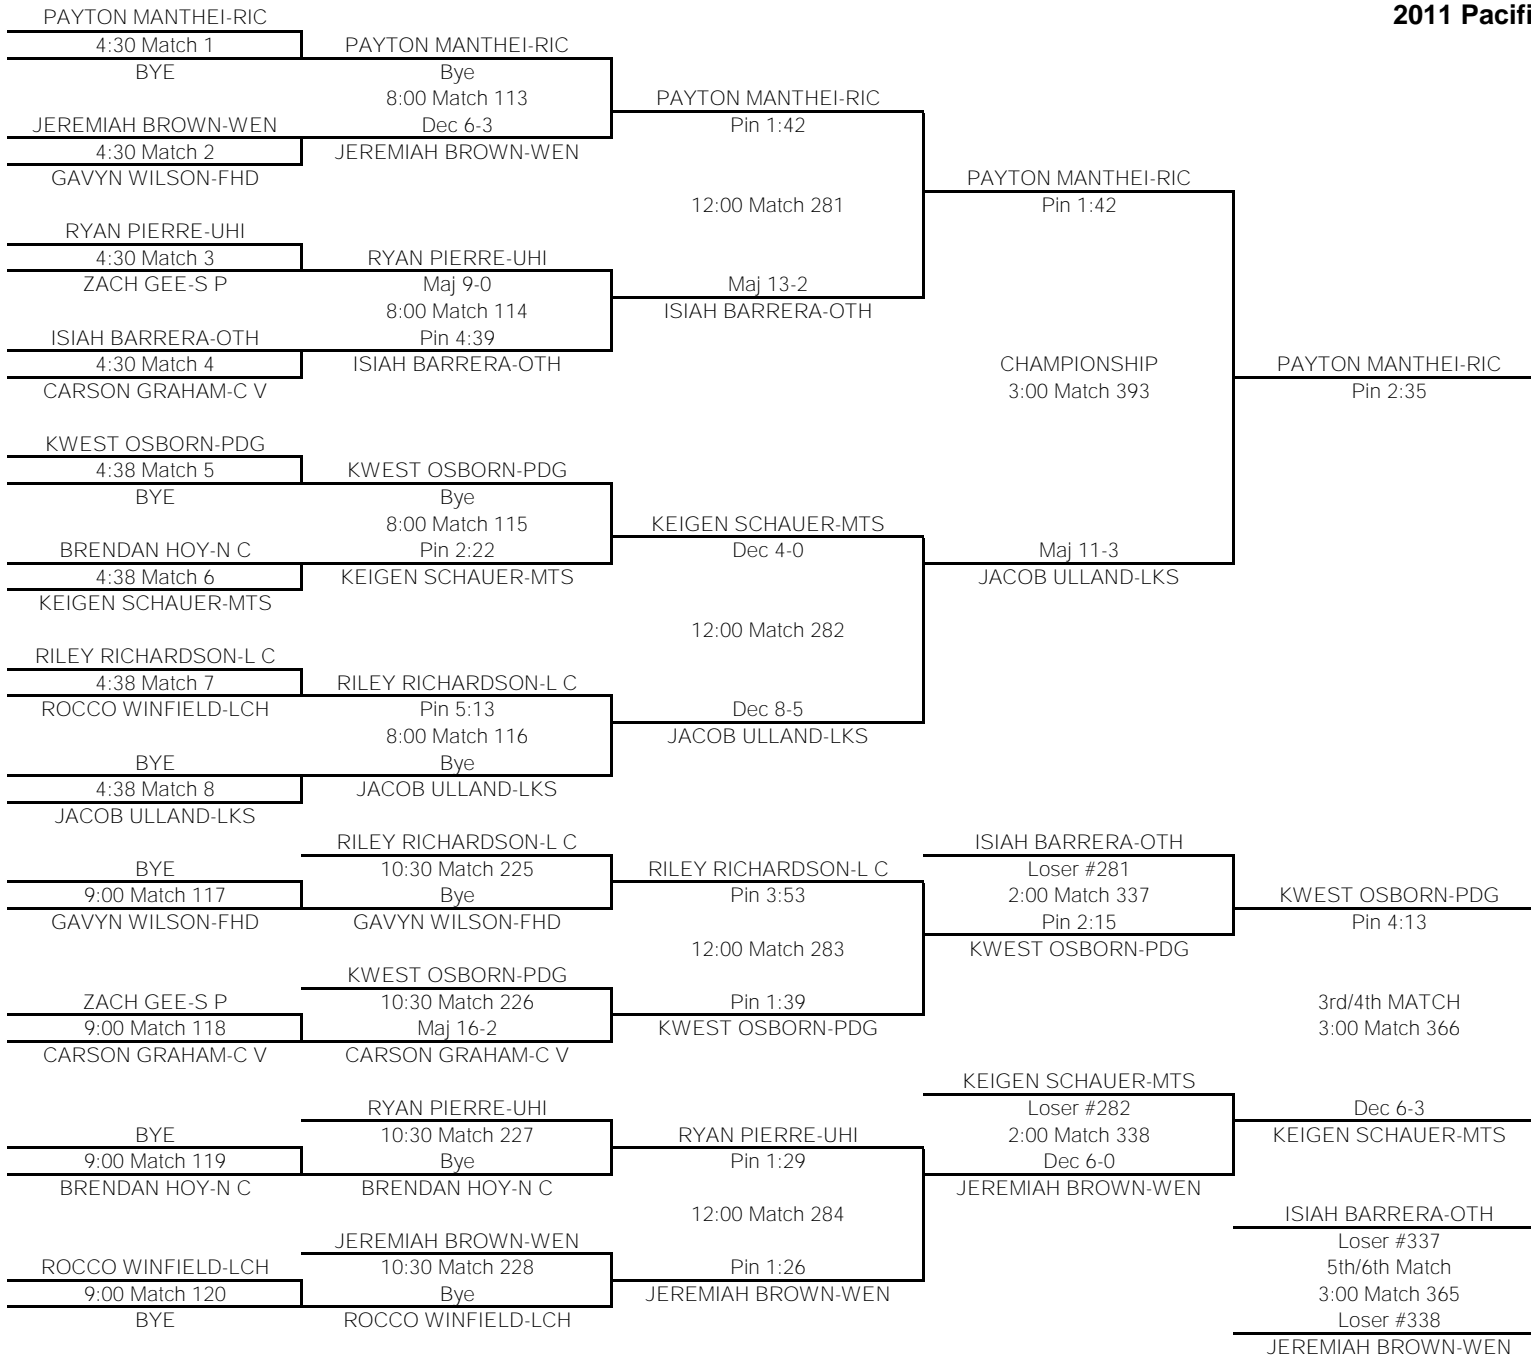

# 103

TEAM POINTS-103	
2	C V-Central Valley
0	GLH-Glacier
28	RIC-Richland
0	G P-Gonzaga Prep
0	HAN-Hanford
0	FER-Ferris
13	OTH-Othello
0	LCH-Lake City
19	LKS-Lakeside
7	L C-Lewis & Clark
0	FHD-Flathead
0	N C-North Central
14	MTS-Mt. Spokane
0	S P-Shadle Park
0	SRH-Southridge
9	WEN-Wenatchee
6	UHI-University
18	PDG-Pigdogs
FINAL PLACES-103	
1st	PAYTON MANTHEI-RIC
2nd	JACOB ULLAND-LKS
3rd	KWEST OSBORN-PDG
4th	KEIGEN SCHAUER-MTS
5th	ISIAH BARRERA-OTH
6th	JEREMIAH BROWN-WEN