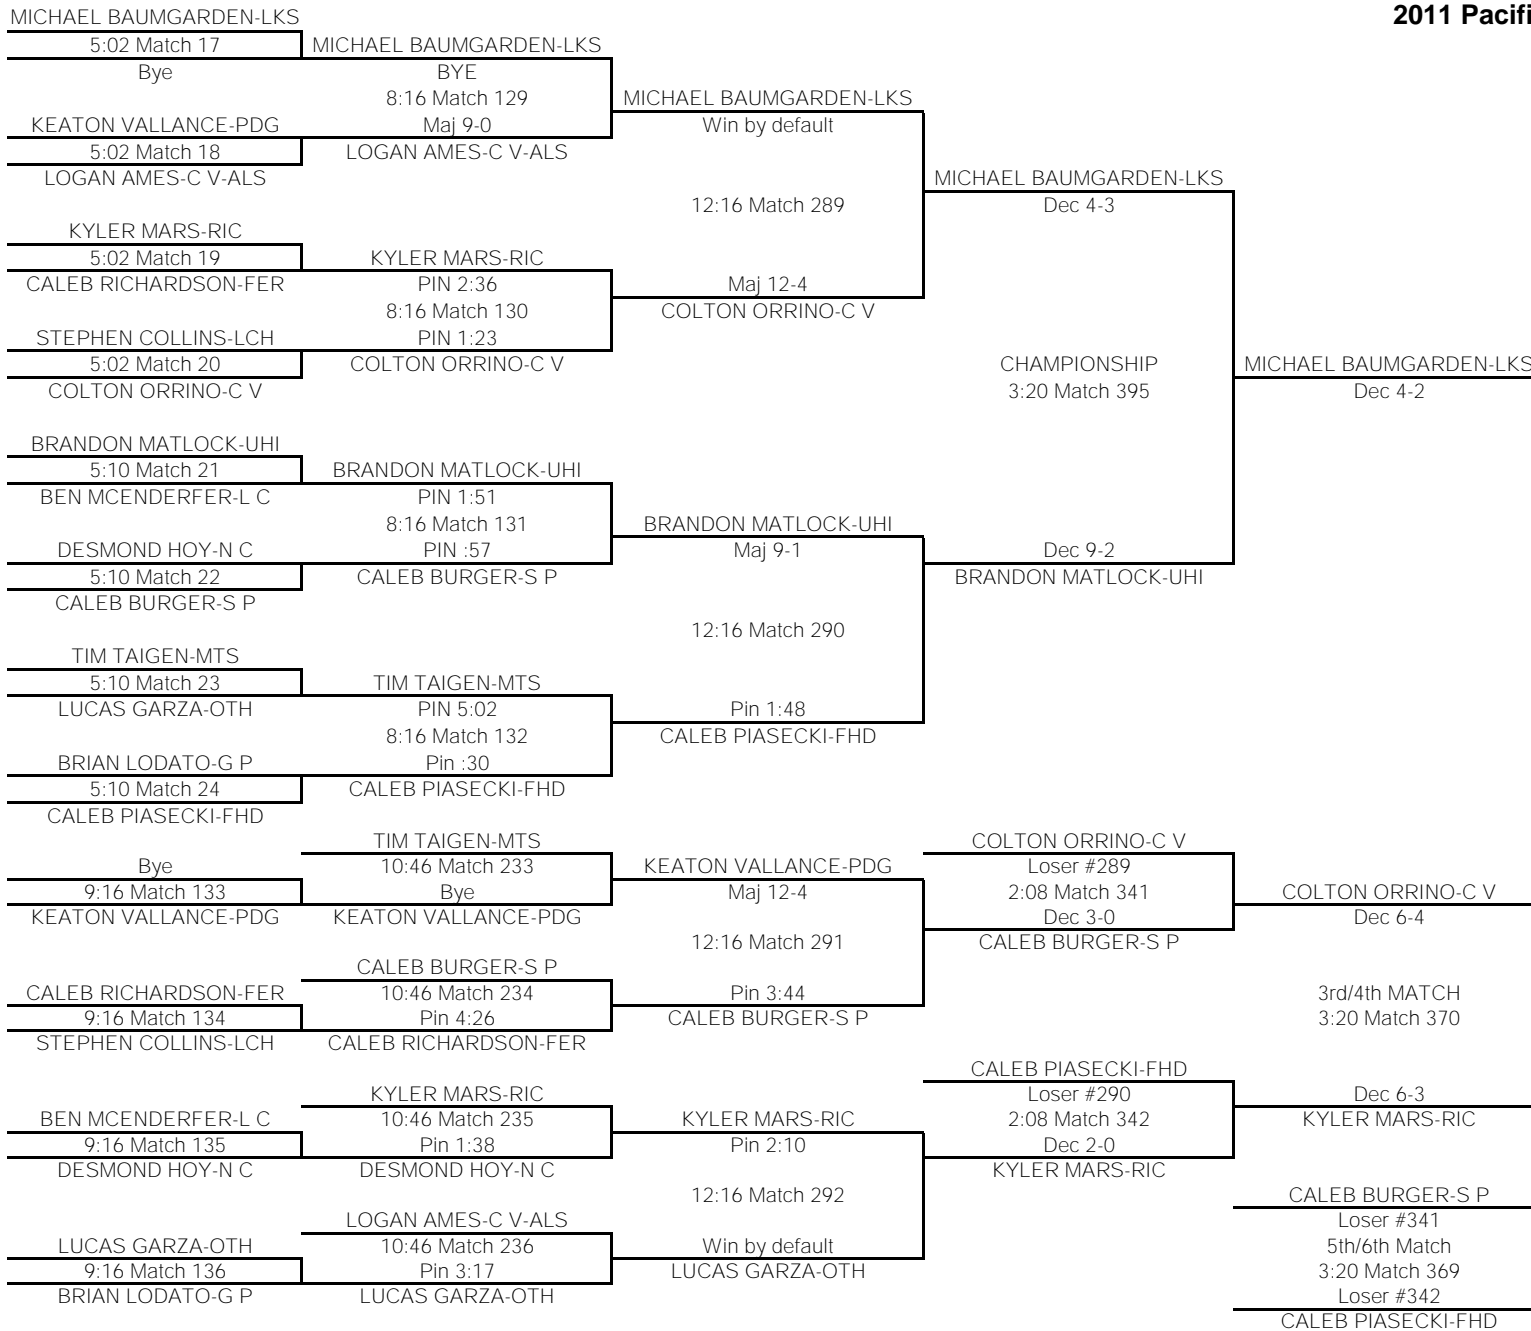

119

TEAM POINTS-119	
19	C V-Central Valley
0	GLH-Glacier
16	RIC-Richland
0	G P-Gonzaga Prep
0	HAN-Hanford
3	FER-Ferris
6	OTH-Othello
0	LCH-Lake City
24	LKS-Lakeside
0	L C-Lewis & Clark
15	FHD-Flathead
3	N C-North Central
4	MTS-Mt. Spokane
11	S P-Shadle Park
0	SRH-Southridge
0	WEN-Wenatchee
21	UHI-University
3	PDG-Pigdogs
FINAL PLACES-119	
1st	MICHAEL BAUMGARDEN-LKS
2nd	BRANDON MATLOCK-UHI
3rd	COLTON ORRINO-C V
4th	KYLER MARS-RIC
5th	CALEB PIASECKI-FHD
6th	CALEB BURGER-S P