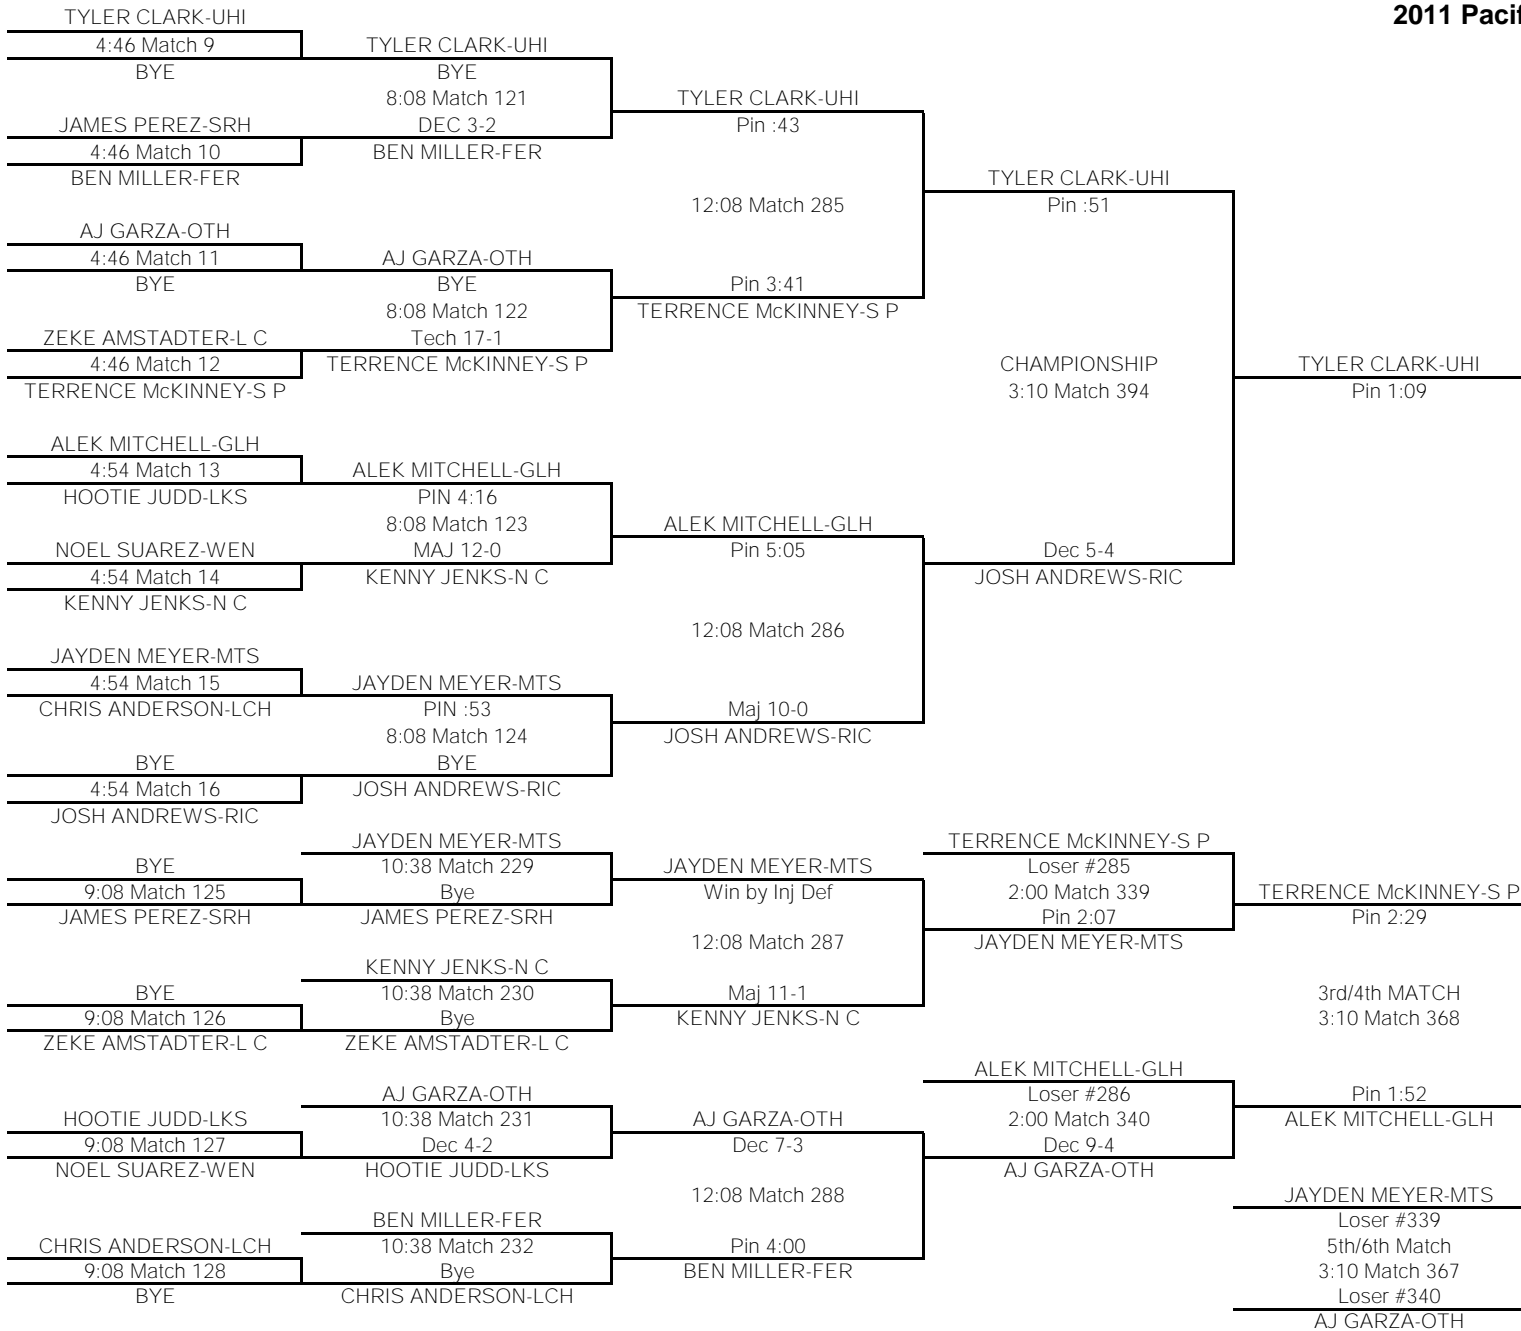

112

TEAM POINTS-112	
0	C V-Central Valley
18	GLH-Glacier
19	RIC-Richland
0	G P-Gonzaga Prep
0	HAN-Hanford
5	FER-Ferris
5	OTH-Othello
0	LCH-Lake City
1	LKS-Lakeside
0	L C-Lewis & Clark
0	FHD-Flathead
15	N C-North Central
15	MTS-Mt. Spokane
19.5	S P-Shadle Park
0	SRH-Southridge
0	WEN-Wenatchee
28	UHI-University
0	PDG-Pigdogs
FINAL PLACES-112	
1st	TYLER CLARK-UHI
2nd	JOSH ANDREWS-RIC
3rd	TERRENCE MCKINNEY-S P
4th	ALEK MITCHELL-GLH
5th	JAYDEN MEYER-MTS
6th	AJ GARZA-OTH