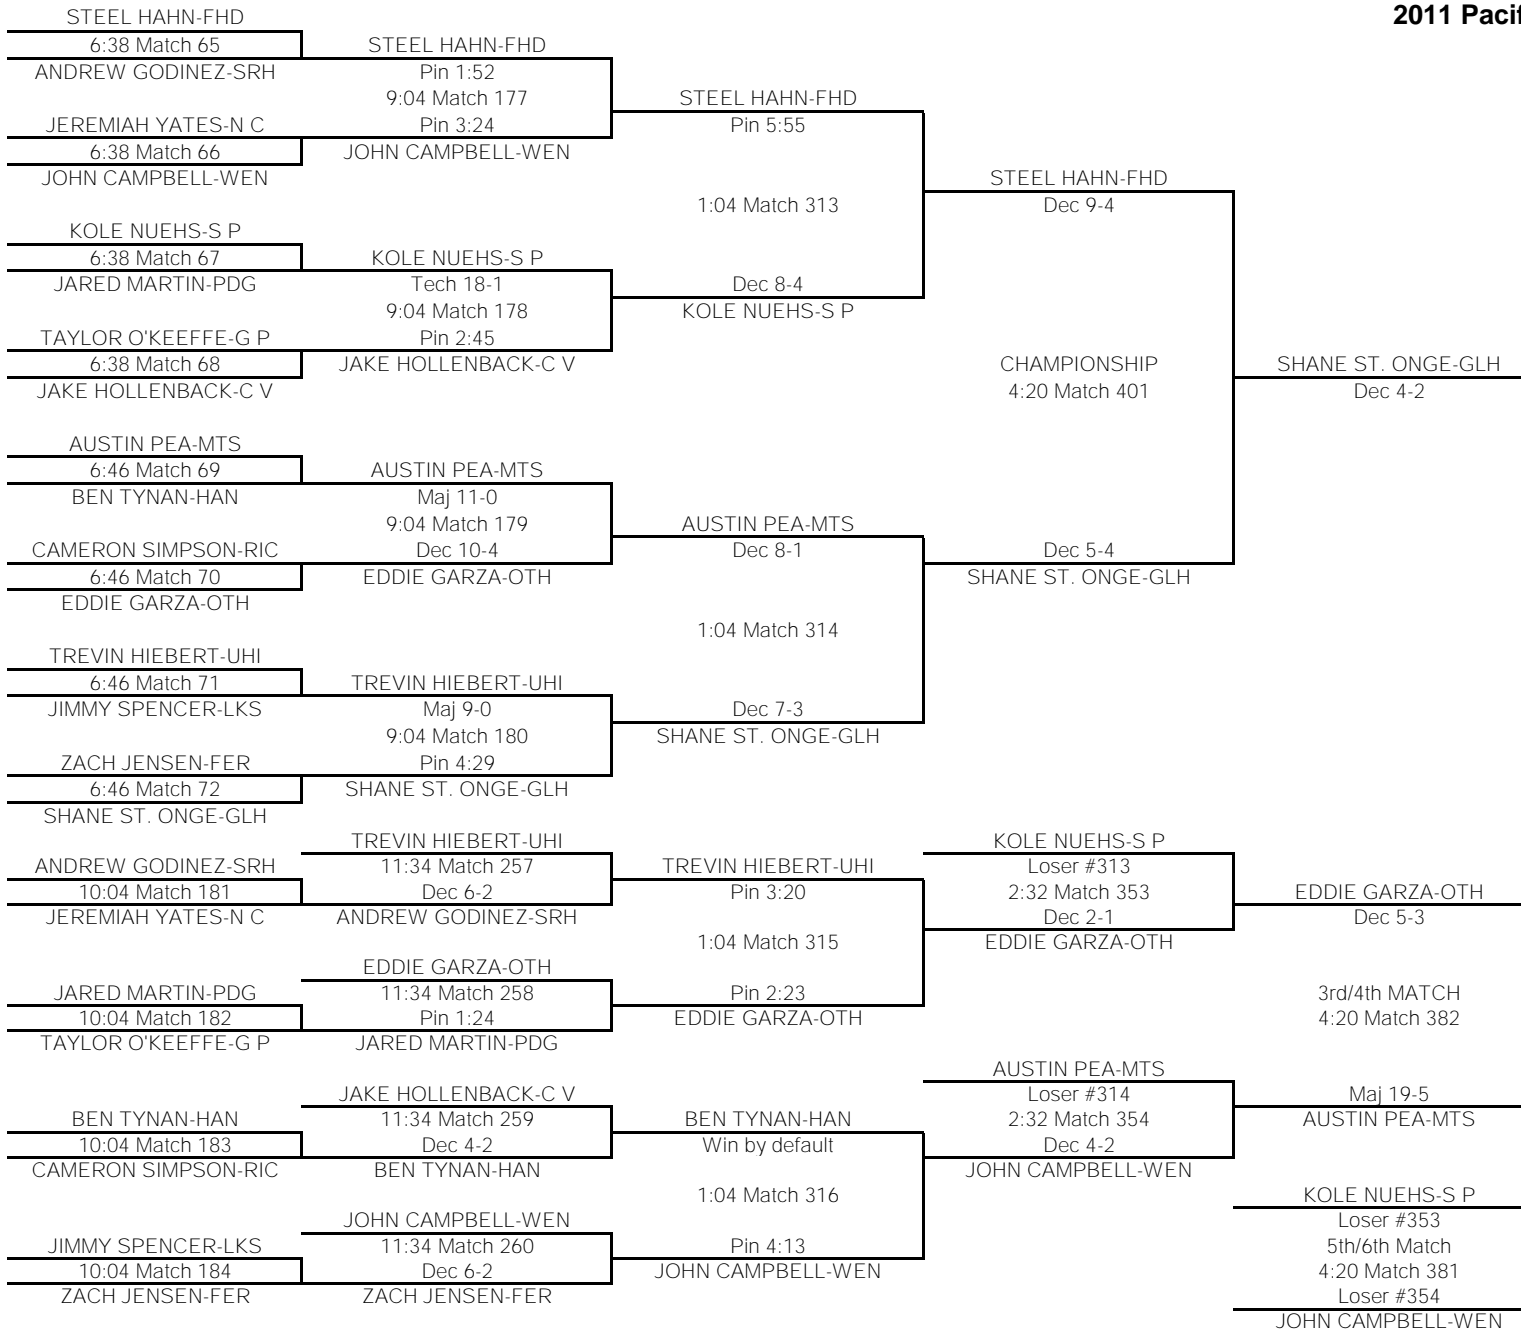

152

TEAM POINTS-152	
4	C V-Central Valley
24	GLH-Glacier
0	RIC-Richland
0	G P-Gonzaga Prep
4	HAN-Hanford
1	FER-Ferris
16	OTH-Othello
0	LCH-Lake City
0	LKS-Lakeside
0	L C-Lewis & Clark
22	FHD-Flathead
0	N C-North Central
14	MTS-Mt. Spokane
8.5	S P-Shadle Park
1	SRH-Southridge
13	WEN-Wenatchee
6	UHI-University
3	PDG-Pigdogs
FINAL PLACES-152	
1st	SHANE ST. ONGE-GLH
2nd	STEEL HAHN-FHD
3rd	EDDIE GARZA-OTH
4th	AUSTIN PEA-MTS
5th	JOHN CAMPBELL-WEN
6th	KOLE NUEHS-S P