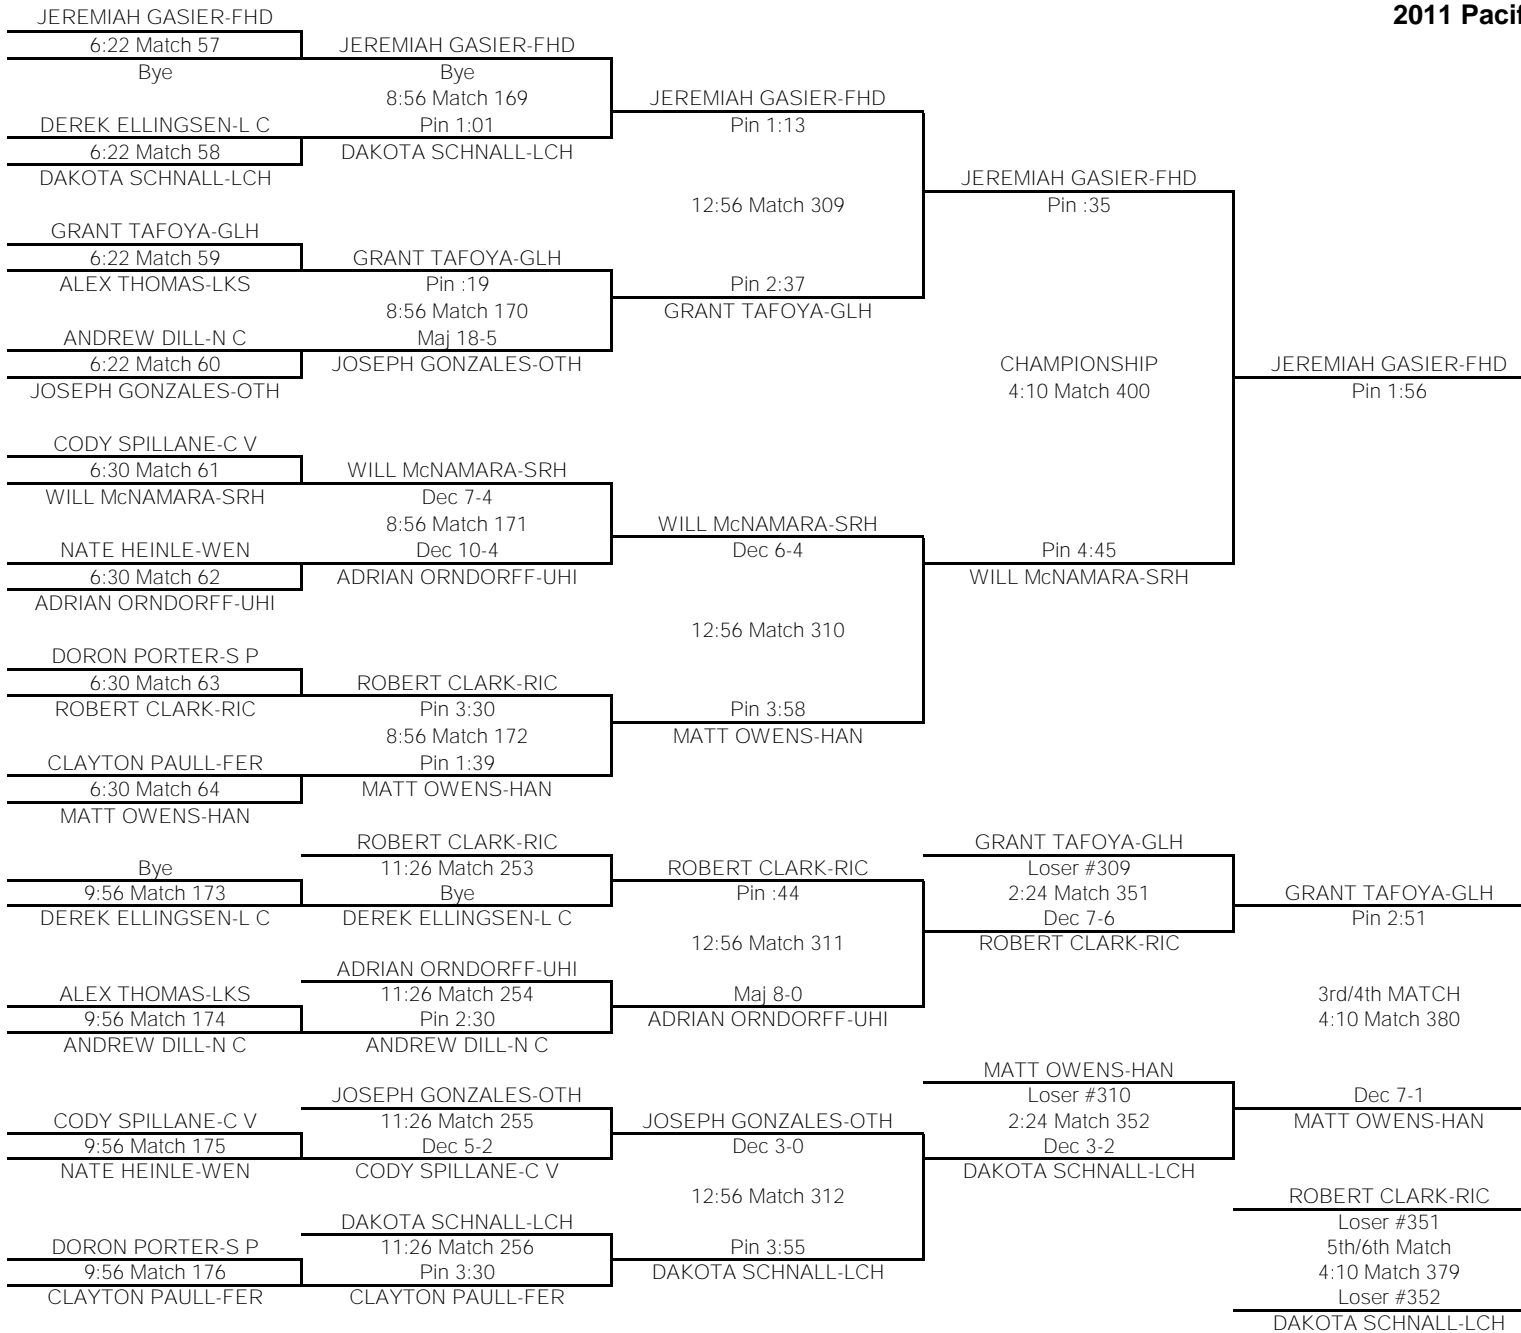

145

TEAM POINTS-145	
1	C V-Central Valley
22	GLH-Glacier
13	RIC-Richland
0	G P-Gonzaga Prep
16	HAN-Hanford
3	FER-Ferris
4	OTH-Othello
11	LCH-Lake City
0	LKS-Lakeside
0	L C-Lewis & Clark
28	FHD-Flathead
3	N C-North Central
0	MTS-Mt. Spokane
0	S P-Shadle Park
20	SRH-Southridge
0	WEN-Wenatchee
4	UHI-University
0	PDG-Pigdogs
FINAL PLACES-145	
1st	JEREMIAH GASIER-FHD
2nd	WILL McNAMARA-SRH
3rd	GRANT TAFOYA-GLH
4th	MATT OWENS-HAN
5th	ROBERT CLARK-RIC
6th	DAKOTA SCHNALL-LCH