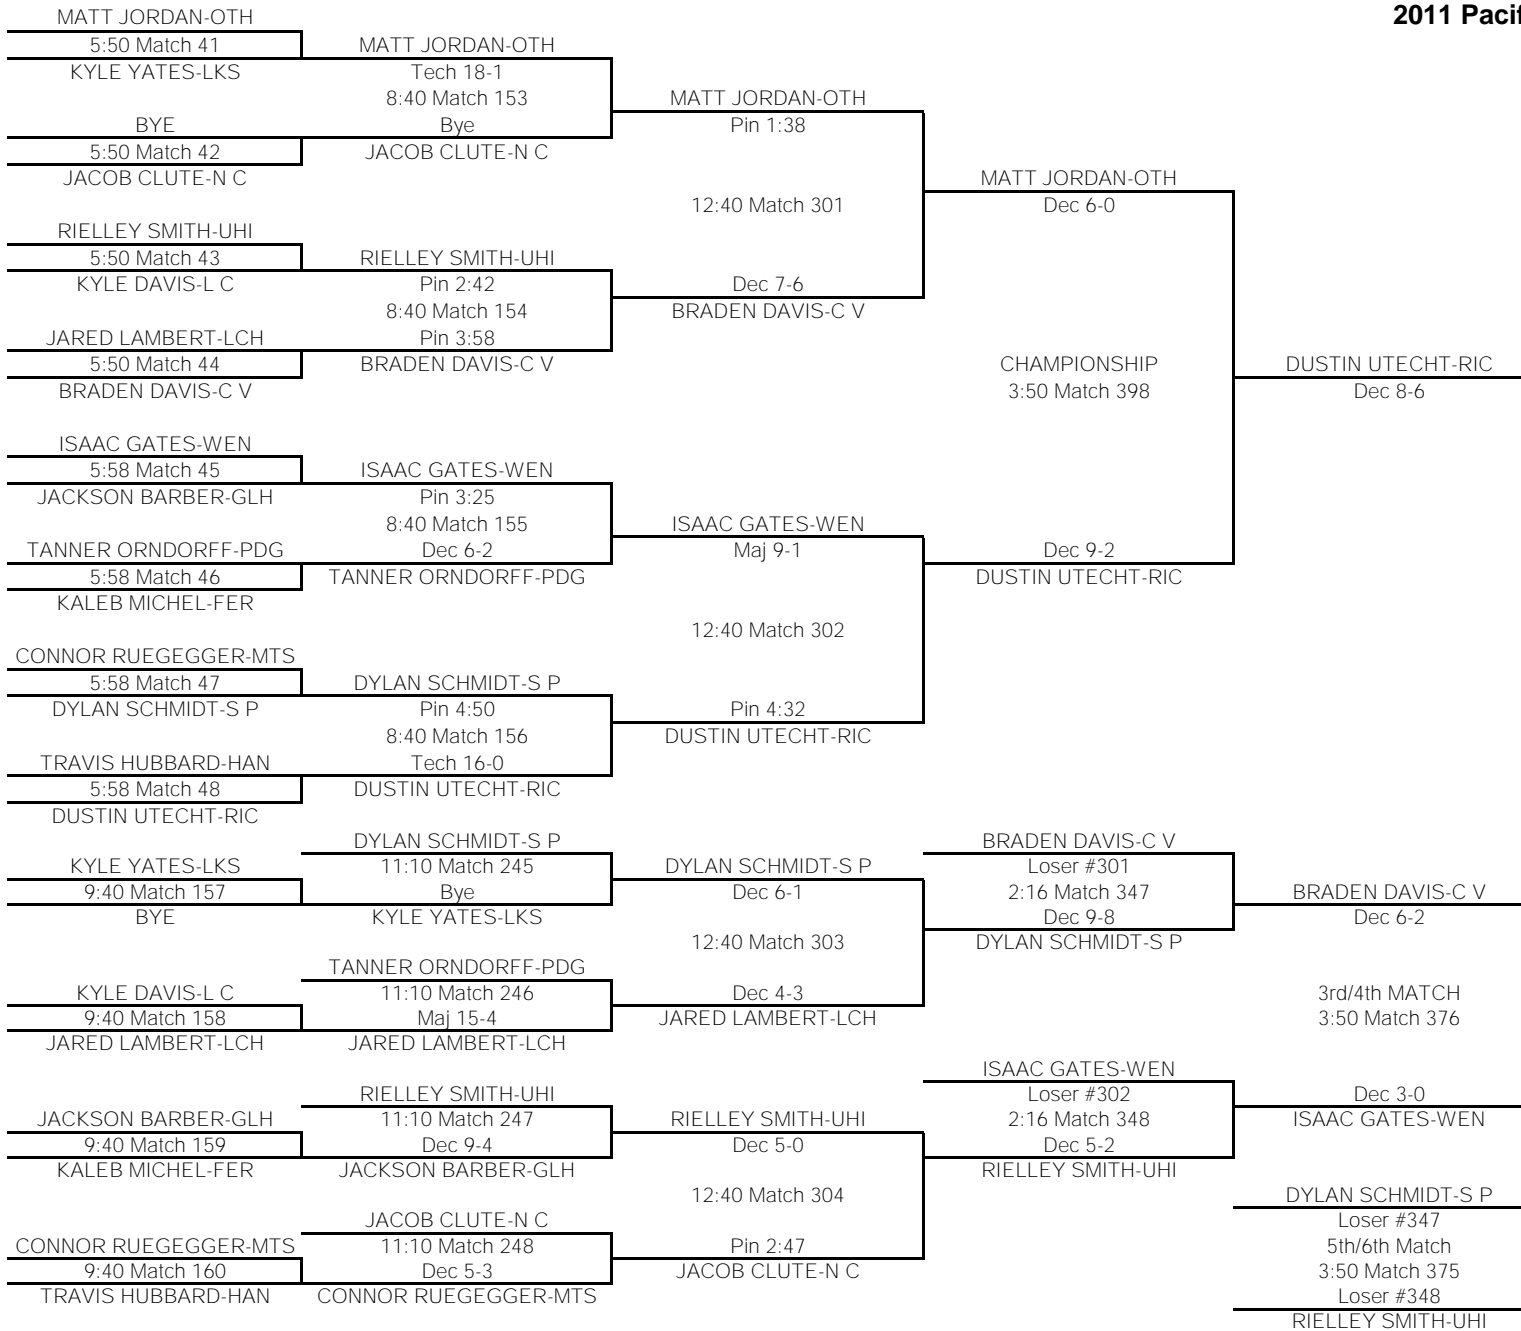

135

TEAM POINTS-135	
14	C V-Central Valley
1	GLH-Glacier
25.5	RIC-Richland
0	G P-Gonzaga Prep
0	HAN-Hanford
0	FER-Ferris
21.5	OTH-Othello
3	LCH-Lake City
0	LKS-Lakeside
0	L C-Lewis & Clark
0	FHD-Flathead
3	N C-North Central
1	MTS-Mt. Spokane
9	S P-Shadle Park
0	SRH-Southridge
17	WEN-Wenatchee
11	UHI-University
2	PDG-Pigdogs
FINAL PLACES-135	
1st	DUSTIN UTECHT-RIC
2nd	MATT JORDAN-OTH
3rd	ISAAC GATES-WEN
4th	BRADEN DAVIS-C V
5th	RIELLEY SMITH-UHI
6th	DYLAN SCHMIDT-S P

ISAAC GATES-WEN
Dec 10-3

RIELLEY SMITH-UHI
Dec 8-5