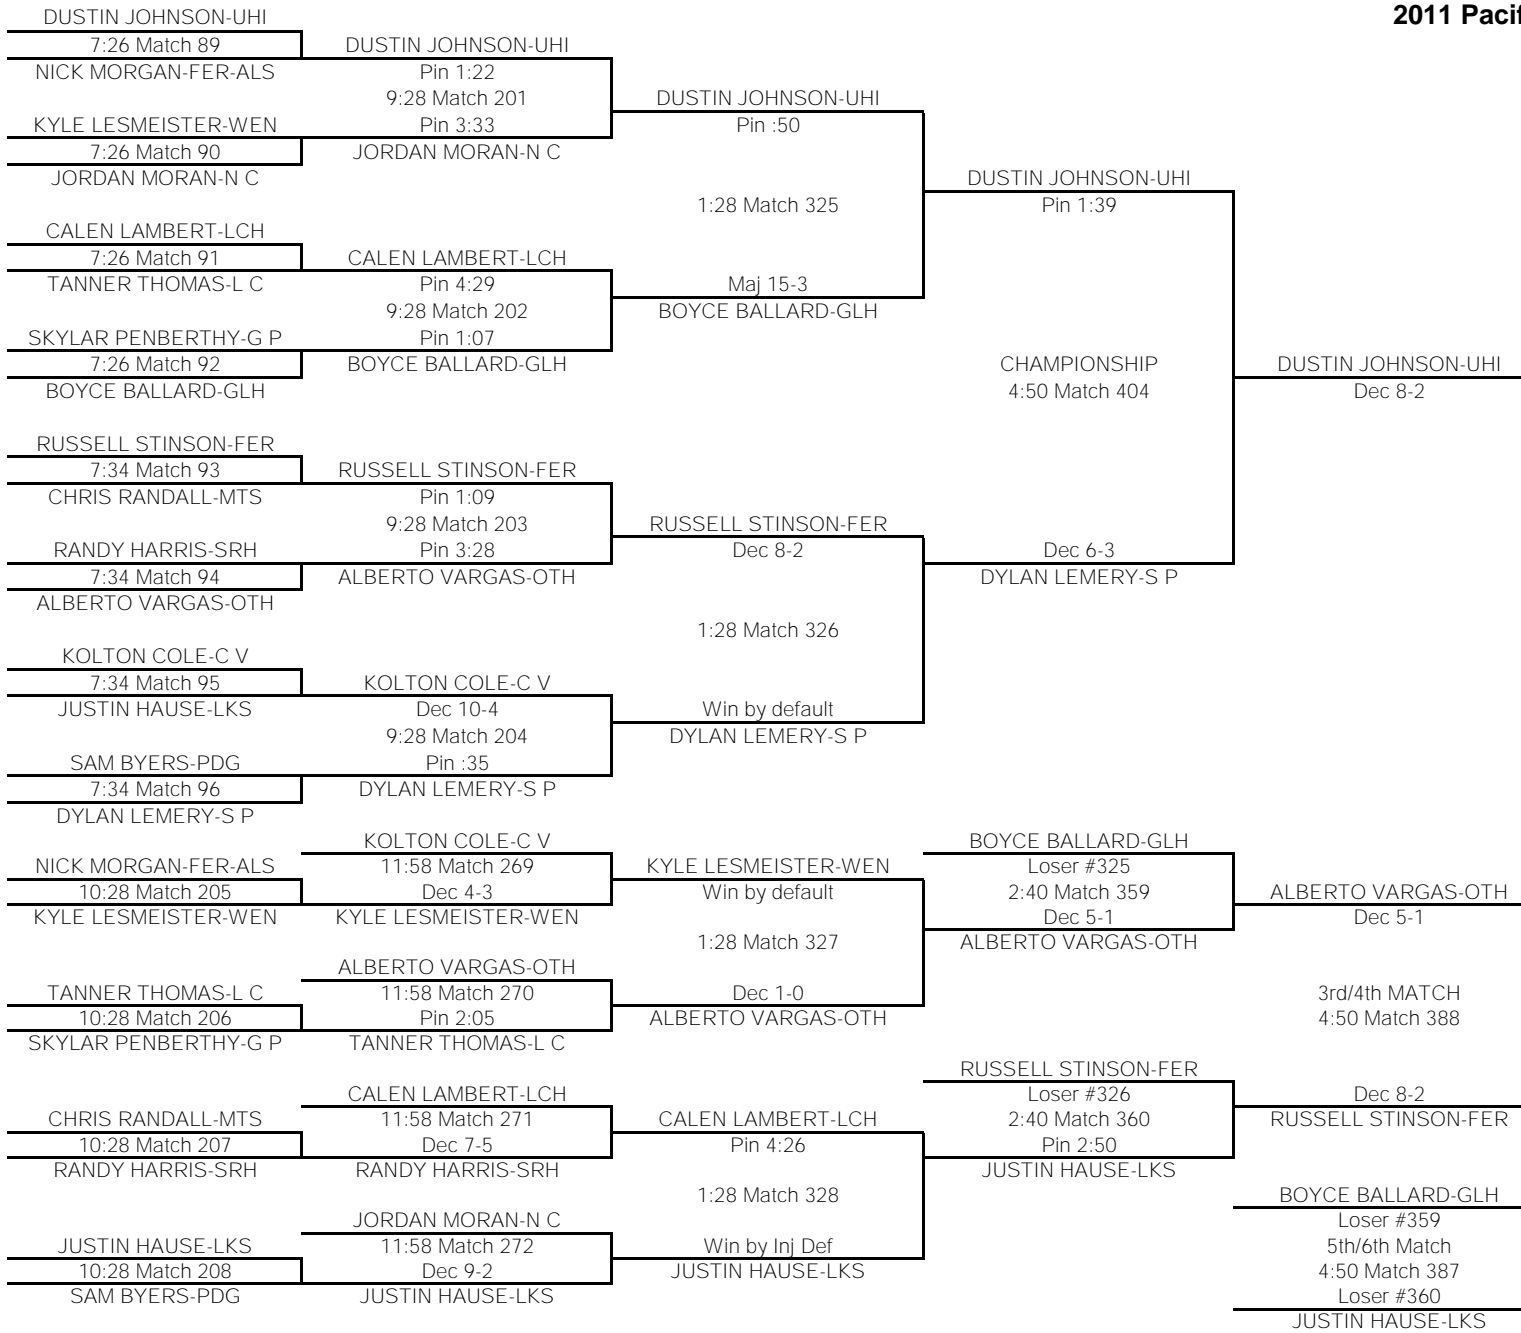

189

TEAM POINTS-189	
2	C V-Central Valley
12	GLH-Glacier
0	RIC-Richland
0	G P-Gonzaga Prep
0	HAN-Hanford
16	FER-Ferris
14	OTH-Othello
7	LCH-Lake City
9	LKS-Lakeside
3	L C-Lewis & Clark
0	FHD-Flathead
4	N C-North Central
0	MTS-Mt. Spokane
22	S P-Shadle Park
1	SRH-Southridge
4	WEN-Wenatchee
28	UHI-University
0	PDG-Pigdogs
FINAL PLACES-189	
1st	DUSTIN JOHNSON-UHI
2nd	DYLAN LEMERY-S P
3rd	RUSSELL STINSON-FER
4th	ALBERTO VARGAS-OTH
5th	BOYCE BALLARD-GLH
6th	JUSTIN HAUSE-LKS