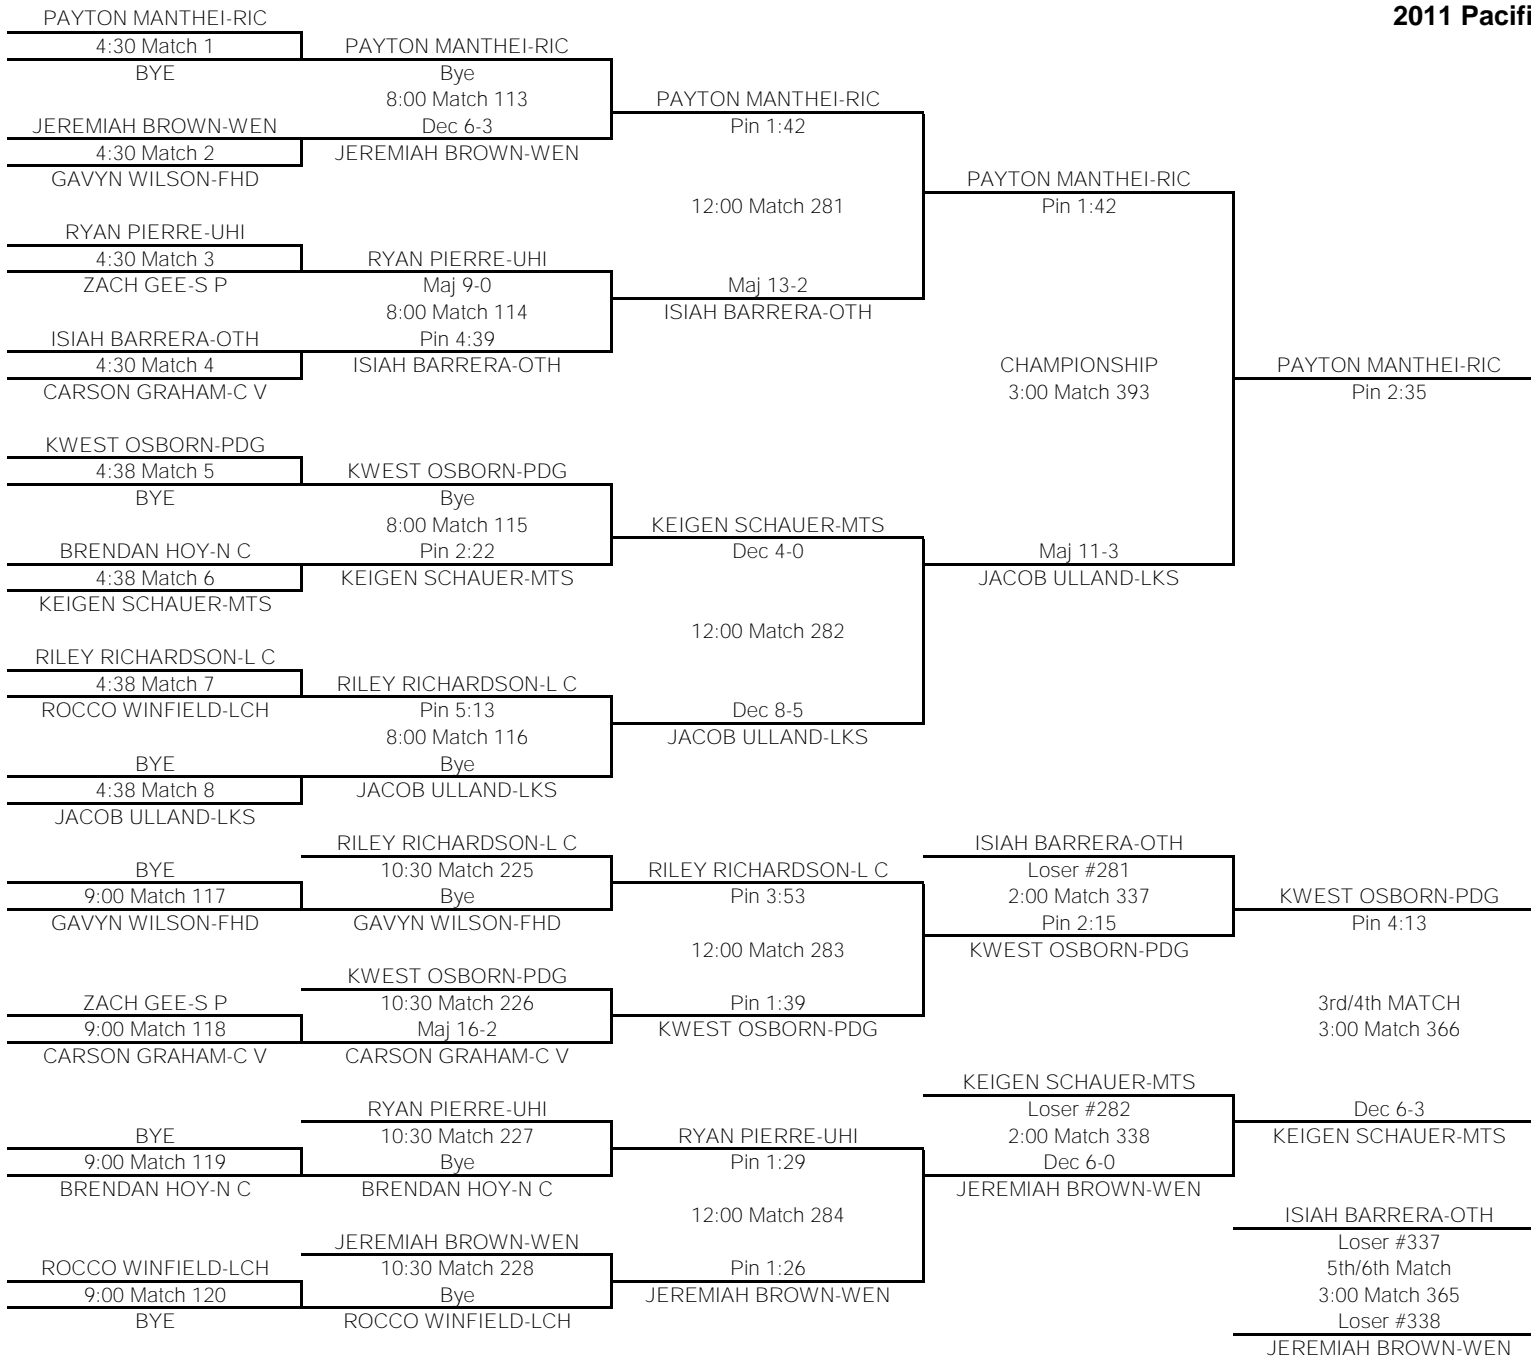

103

TEAM POINTS-103	
2	C V-Central Valley
0	GLH-Glacier
28	RIC-Richland
0	G P-Gonzaga Prep
0	HAN-Hanford
0	FER-Ferris
13	OTH-Othello
0	LCH-Lake City
19	LKS-Lakeside
7	L C-Lewis & Clark
0	FHD-Flathead
0	N C-North Central
14	MTS-Mt. Spokane
0	S P-Shadle Park
0	SRH-Southridge
9	WEN-Wenatchee
6	UHI-University
18	PDG-Pigdogs