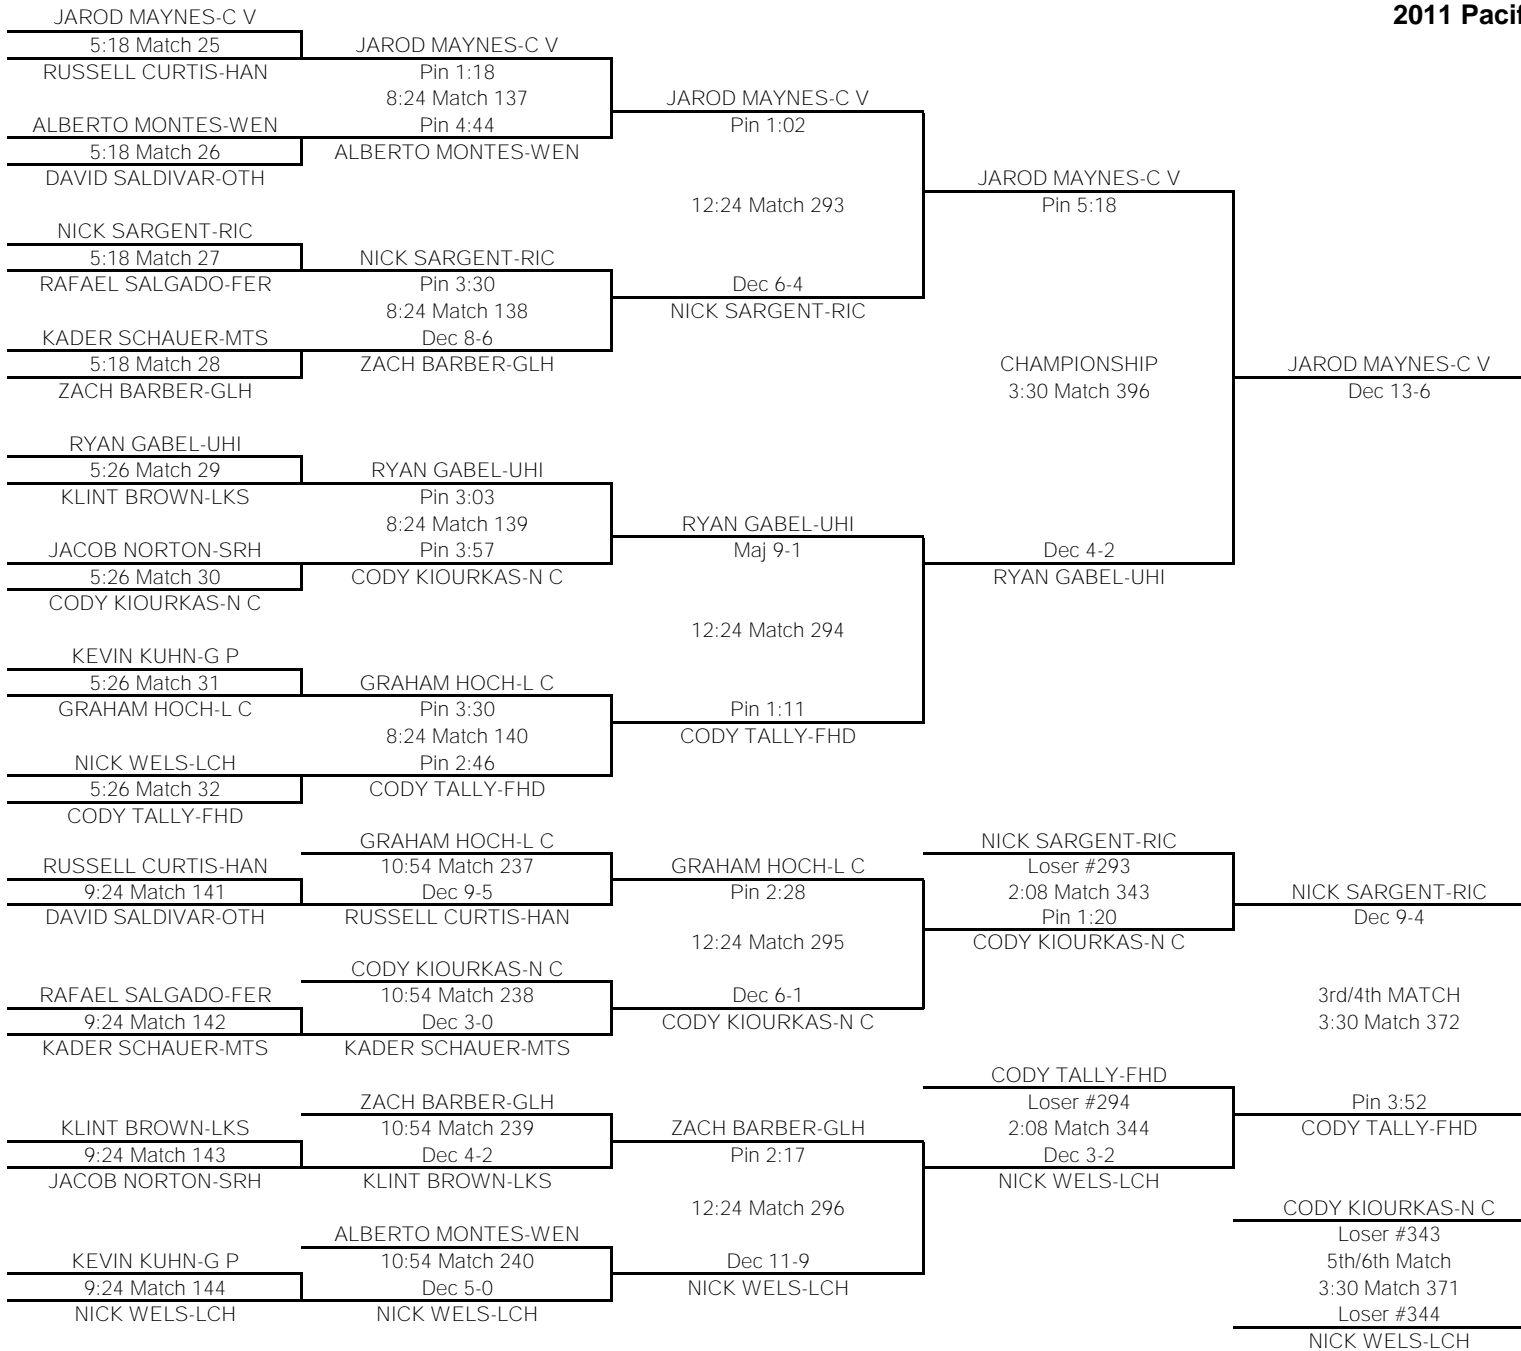

125

TEAM POINTS-125	
28	C V-Central Valley
5	GLH-Glacier
14	RIC-Richland
0	G P-Gonzaga Prep
1	HAN-Hanford
0	FER-Ferris
0	OTH-Othello
6	LCH-Lake City
1	LKS-Lakeside
7	L C-Lewis & Clark
21	FHD-Flathead
13	N C-North Central
1	MTS-Mt. Spokane
0	S P-Shadle Park
0	SRH-Southridge
4	WEN-Wenatchee
21	UHI-University
0	PDG-Pigdogs
FINAL PLACES-125	
1st	JAROD MAYNES-C V
2nd	RYAN GABEL-UHI
3rd	CODY TALLY-FHD
4th	NICK SARGENT-RIC
5th	CODY KIOURKAS-N C
6th	NICK WELS-LCH