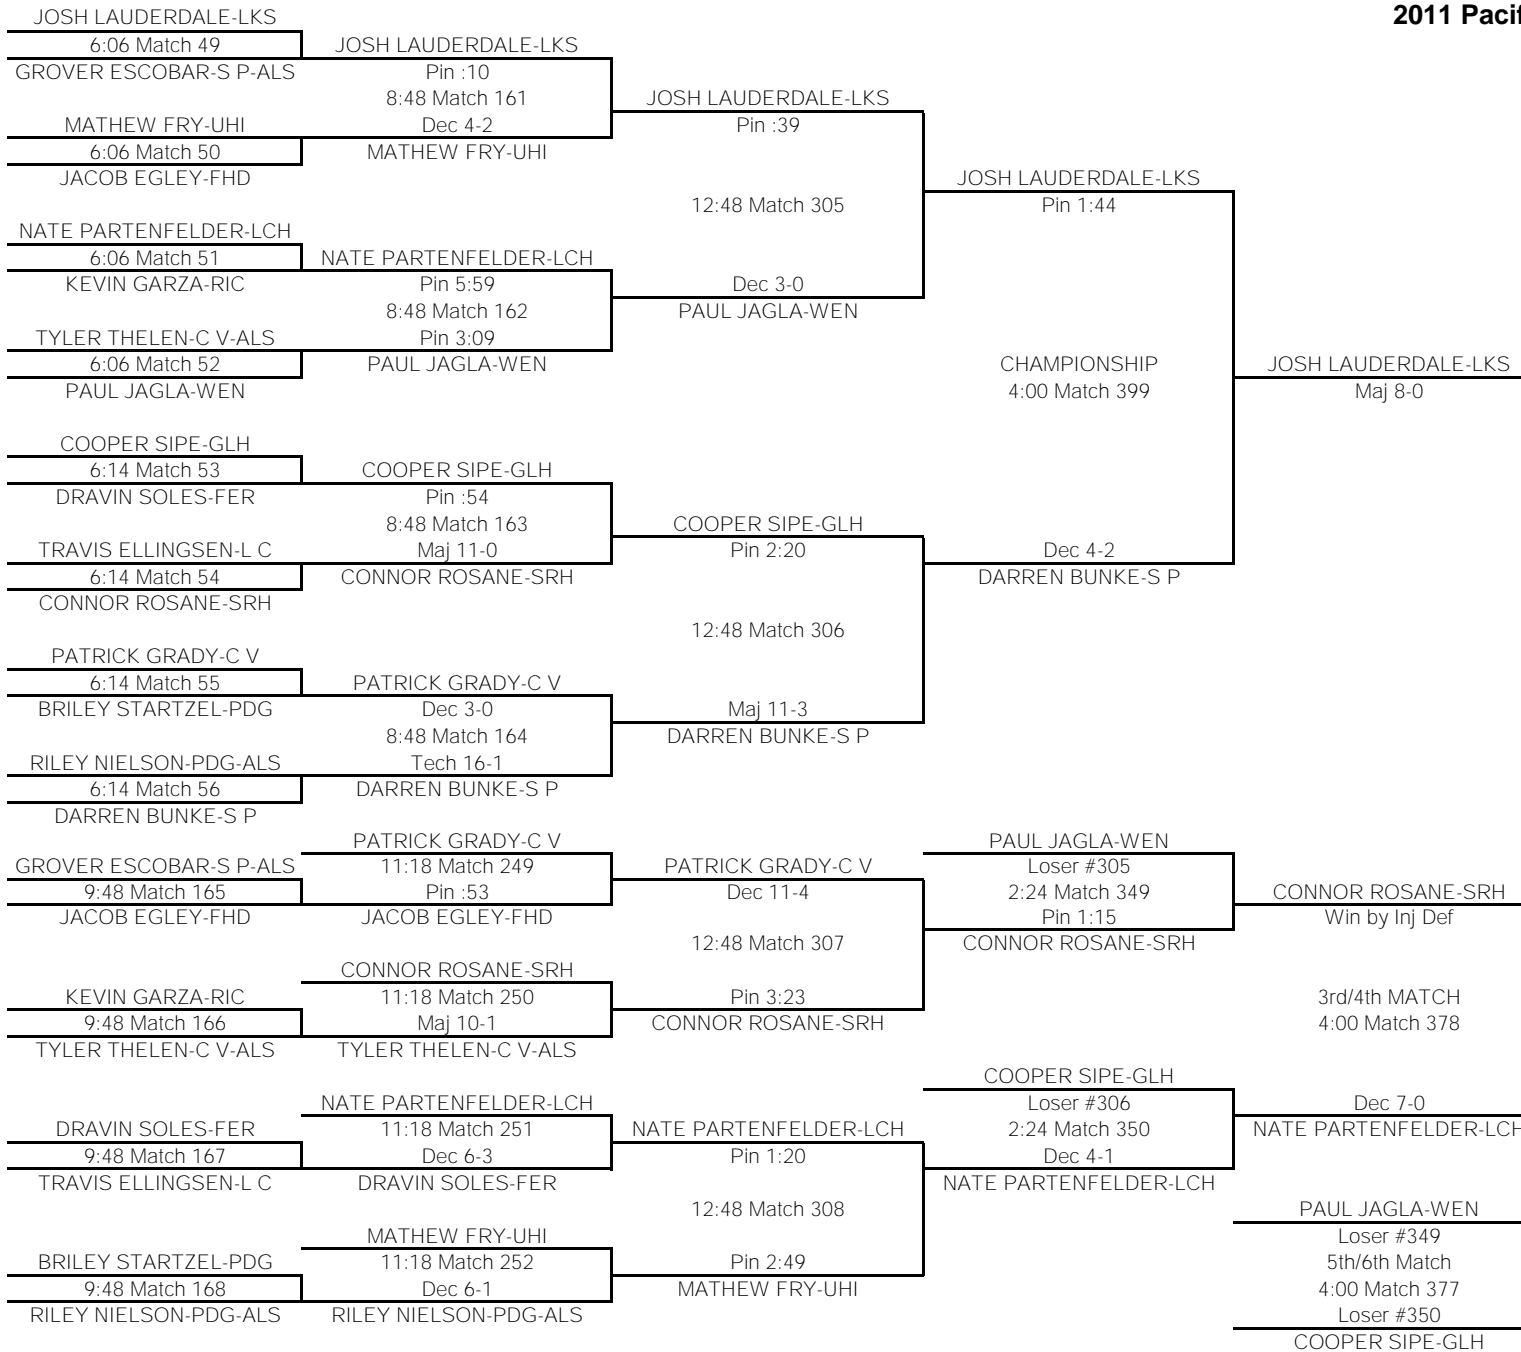

140

TEAM POINTS-140	
3	C V-Central Valley
15	GLH-Glacier
0	RIC-Richland
0	G P-Gonzaga Prep
0	HAN-Hanford
1	FER-Ferris
0	OTH-Othello
18	LCH-Lake City
29	LKS-Lakeside
0	L C-Lewis & Clark
3	FHD-Flathead
0	N C-North Central
0	MTS-Mt. Spokane
20.5	S P-Shadle Park
19	SRH-Southridge
9	WEN-Wenatchee
5	UHI-University
0	PDG-Pigdogs
FINAL PLACES-140	
1st	JOSH LAUDERDALE-LKS
2nd	DARREN BUNKE-S P
3rd	NATE PARTENFELDER-LCH
4th	CONNOR ROSANE-SRH
5th	COOPER SIPE-GLH
6th	PAUL JAGLA-WEN