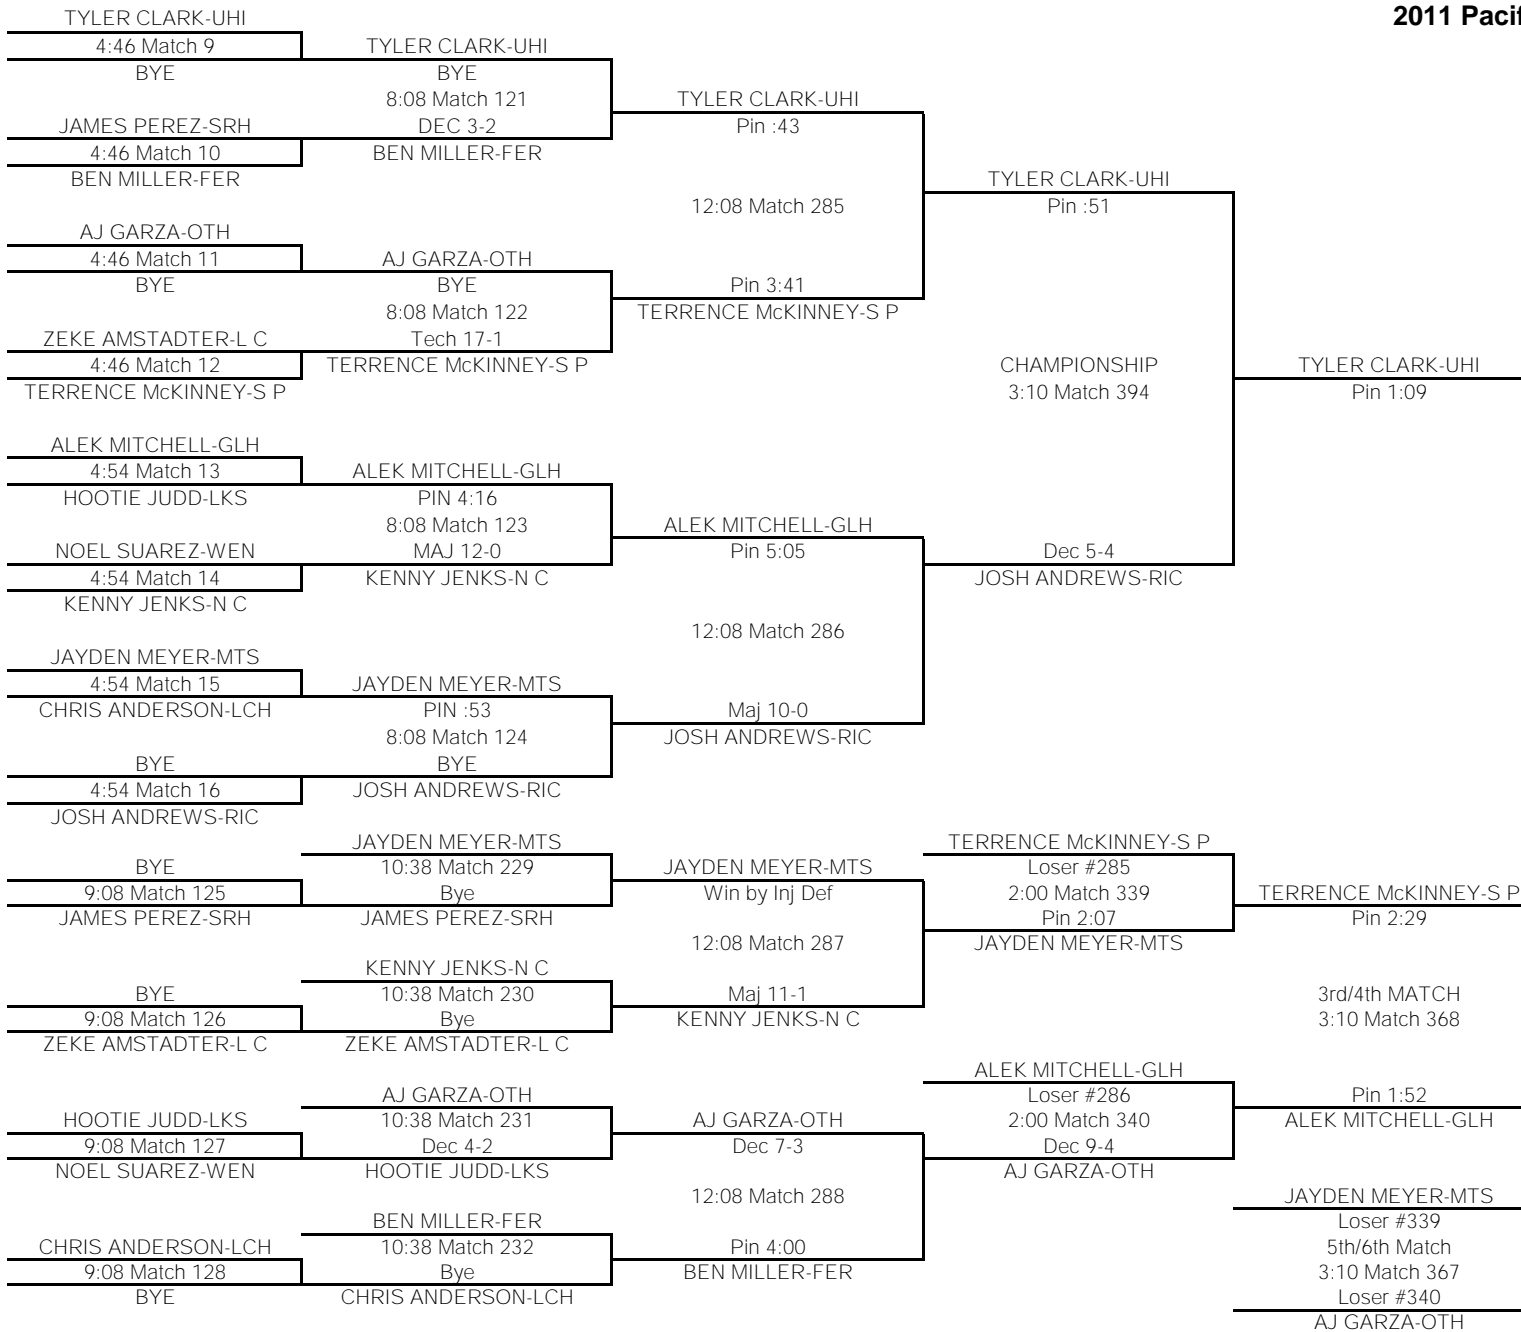

112

TEAM POINTS-112	
0	C V-Central Valley
18	GLH-Glacier
19	RIC-Richland
0	G P-Gonzaga Prep
0	HAN-Hanford
5	FER-Ferris
5	OTH-Othello
0	LCH-Lake City
1	LKS-Lakeside
0	L C-Lewis & Clark
0	FHD-Flathead
15	N C-North Central
15	MTS-Mt. Spokane
19.5	S P-Shadle Park
0	SRH-Southridge
0	WEN-Wenatchee
28	UHI-University
0	PDG-Pigdogs
FINAL PLACES-112	
1st	TYLER CLARK-UHI
2nd	JOSH ANDREWS-RIC
3rd	TERRENCE MCKINNEY-S P
4th	ALEK MITCHELL-GLH
5th	JAYDEN MEYER-MTS
6th	AJ GARZA-OTH