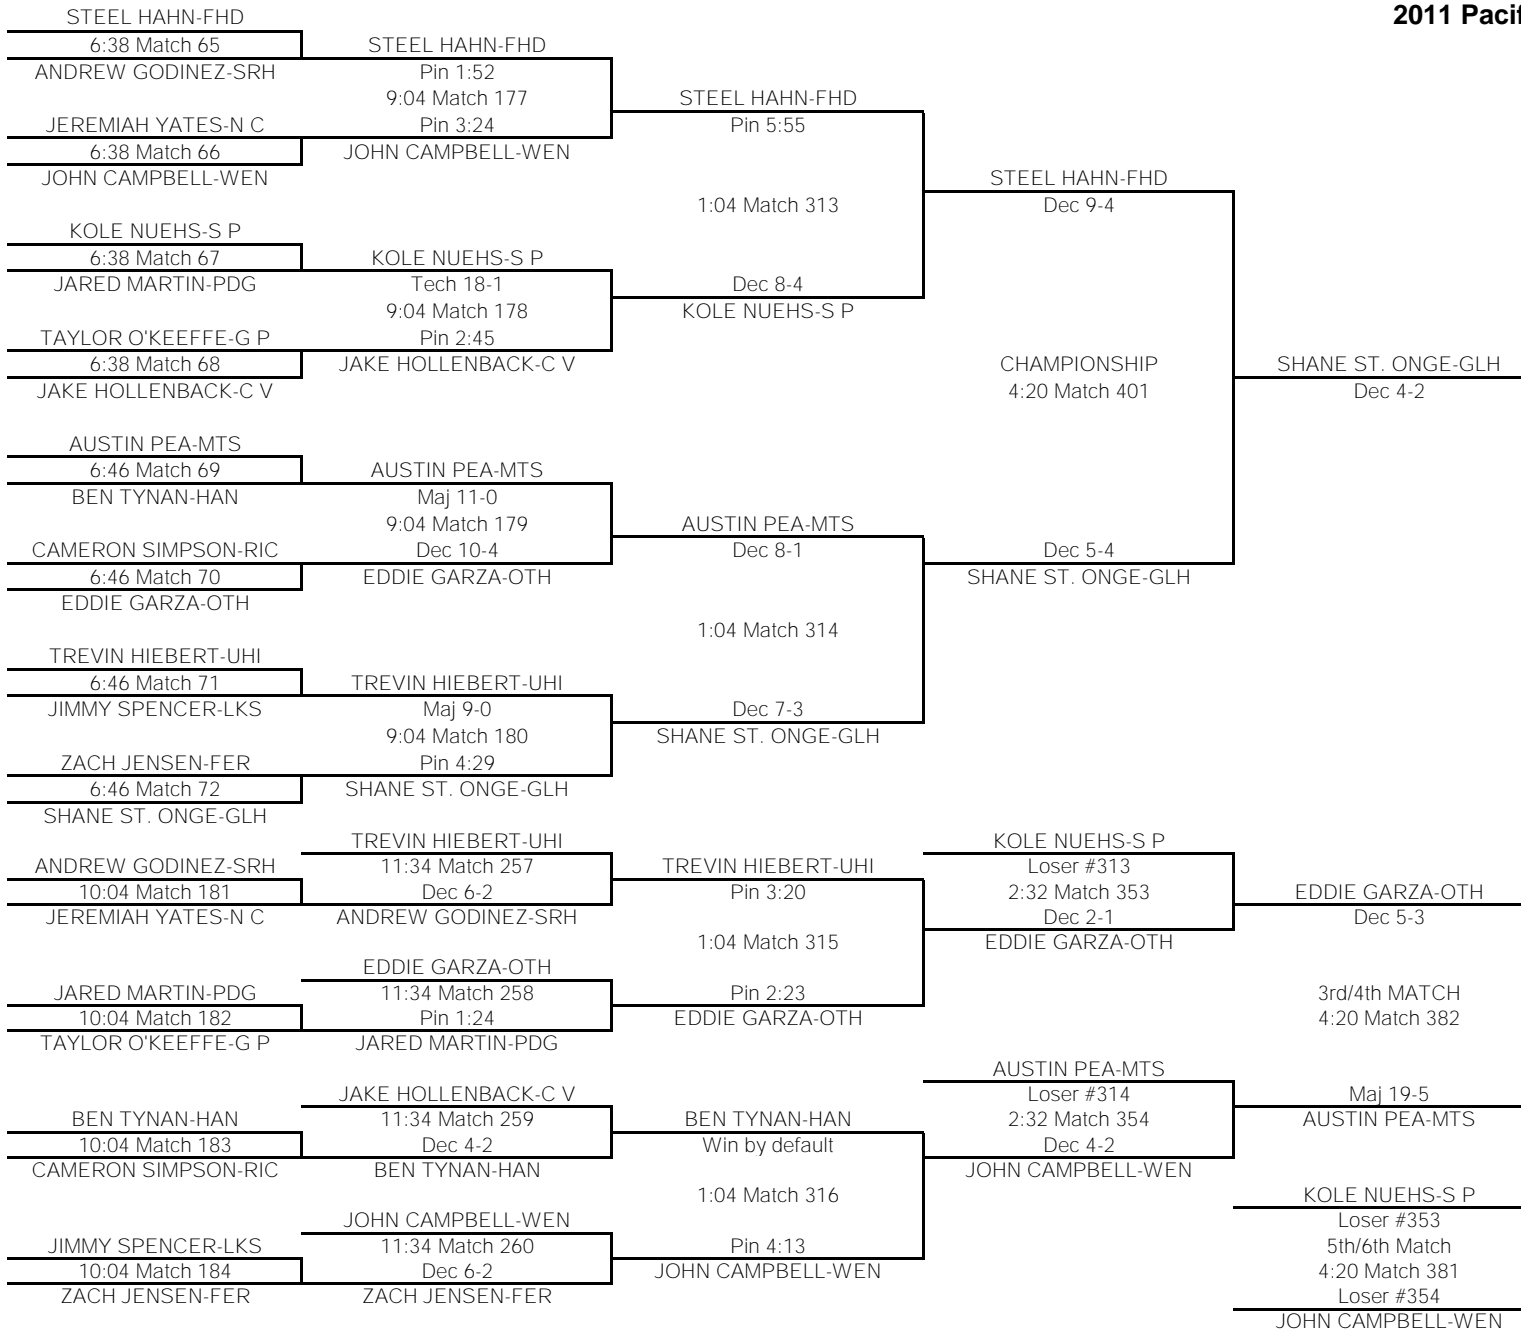

152

TEAM POINTS-152	
4	C V-Central Valley
24	GLH-Glacier
0	RIC-Richland
0	G P-Gonzaga Prep
4	HAN-Hanford
1	FER-Ferris
16	OTH-Othello
0	LCH-Lake City
0	LKS-Lakeside
0	L C-Lewis & Clark
22	FHD-Flathead
0	N C-North Central
14	MTS-Mt. Spokane
8.5	S P-Shadle Park
1	SRH-Southridge
13	WEN-Wenatchee
6	UHI-University
3	PDG-Pigdogs
FINAL PLACES-152	
1st	SHANE ST. ONGE-GLH
2nd	STEEL HAHN-FHD
3rd	EDDIE GARZA-OTH
4th	AUSTIN PEA-MTS
5th	JOHN CAMPBELL-WEN
6th	KOLE NUEHS-S P