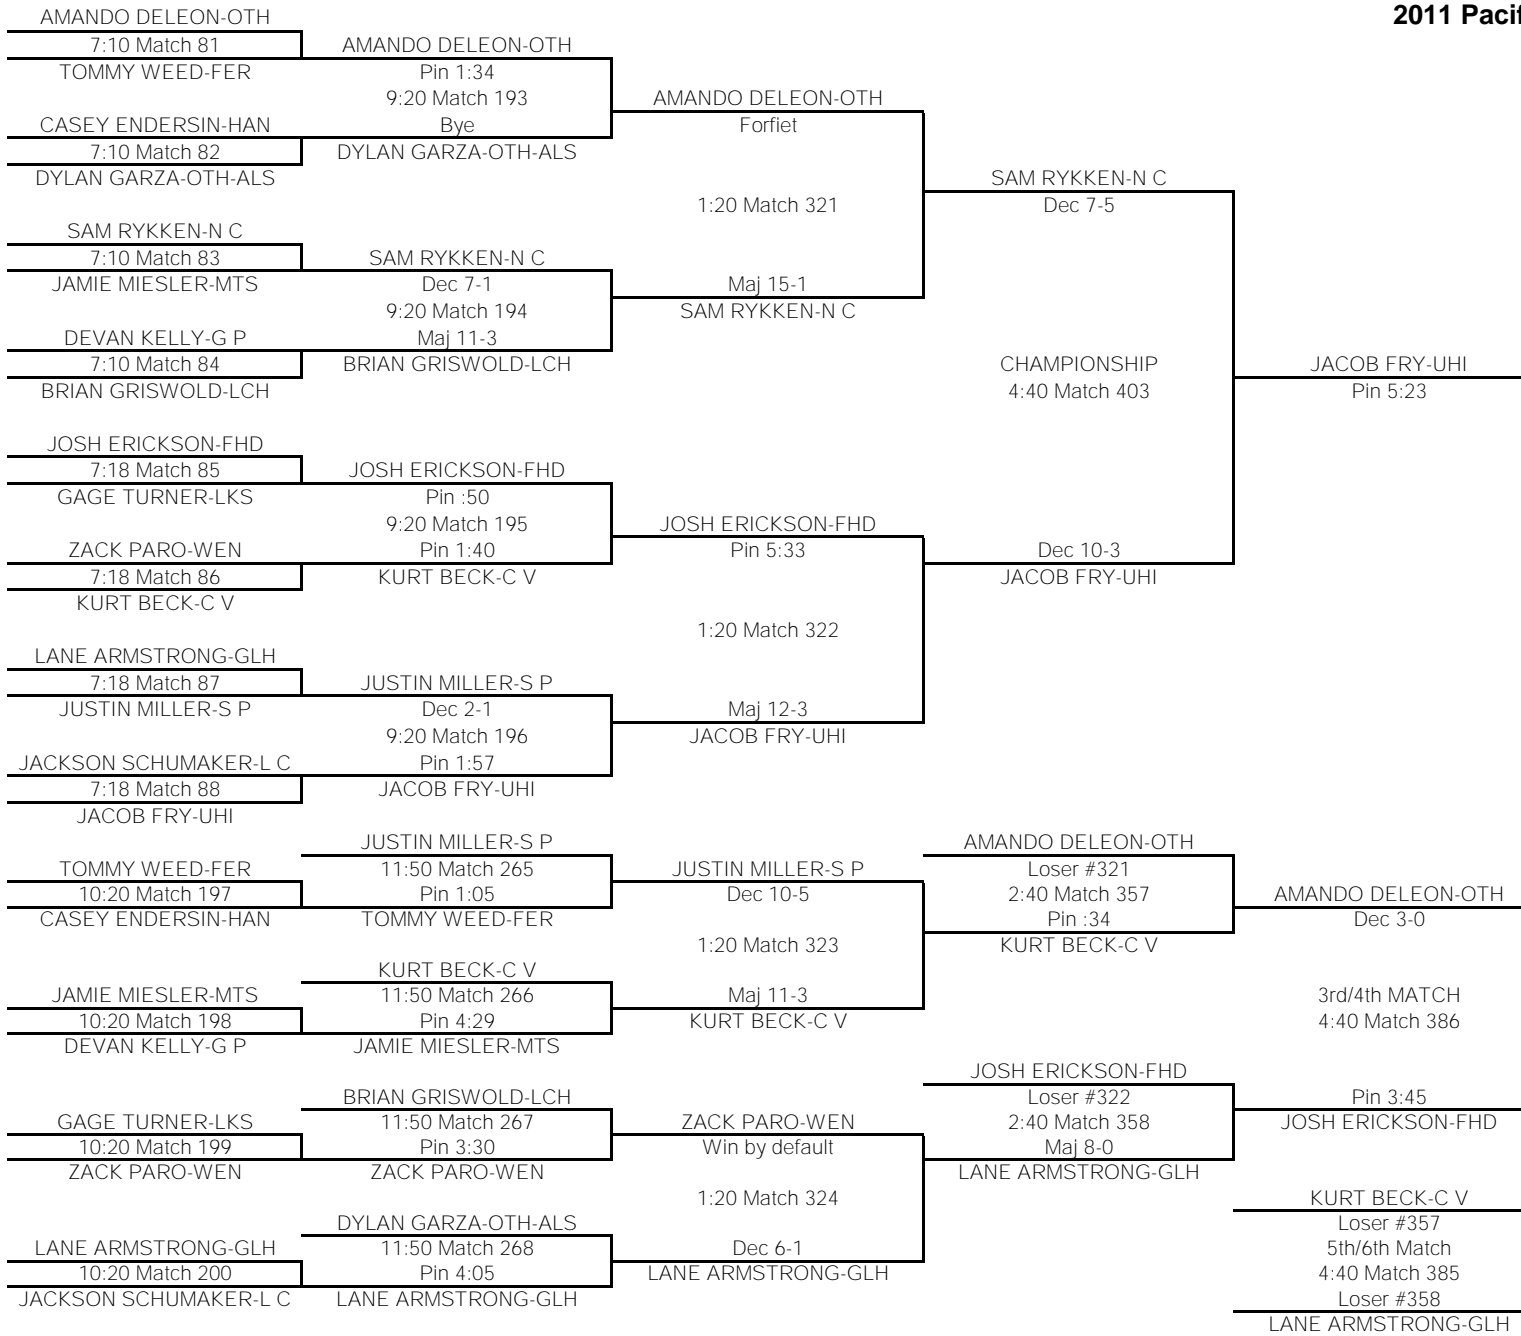

171

TEAM POINTS-171	
12	C V-Central Valley
11	GLH-Glacier
0	RIC-Richland
0	G P-Gonzaga Prep
0	HAN-Hanford
0	FER-Ferris
17	OTH-Othello
3	LCH-Lake City
0	LKS-Lakeside
0	L C-Lewis & Clark
18	FHD-Flathead
19	N C-North Central
3	MTS-Mt. Spokane
3	S P-Shadle Park
0	SRH-Southridge
6	WEN-Wenatchee
27	UHI-University
0	PDG-Pigdogs
FINAL PLACES-171	
1st	JACOB FRY-UHI
2nd	SAM RYKKEN-N C
3rd	AMANDO DELEON-OTH
4th	JOSH ERICKSON-FHD
5th	LANE ARMSTRONG-GLH
6th	KURT BECK-C V