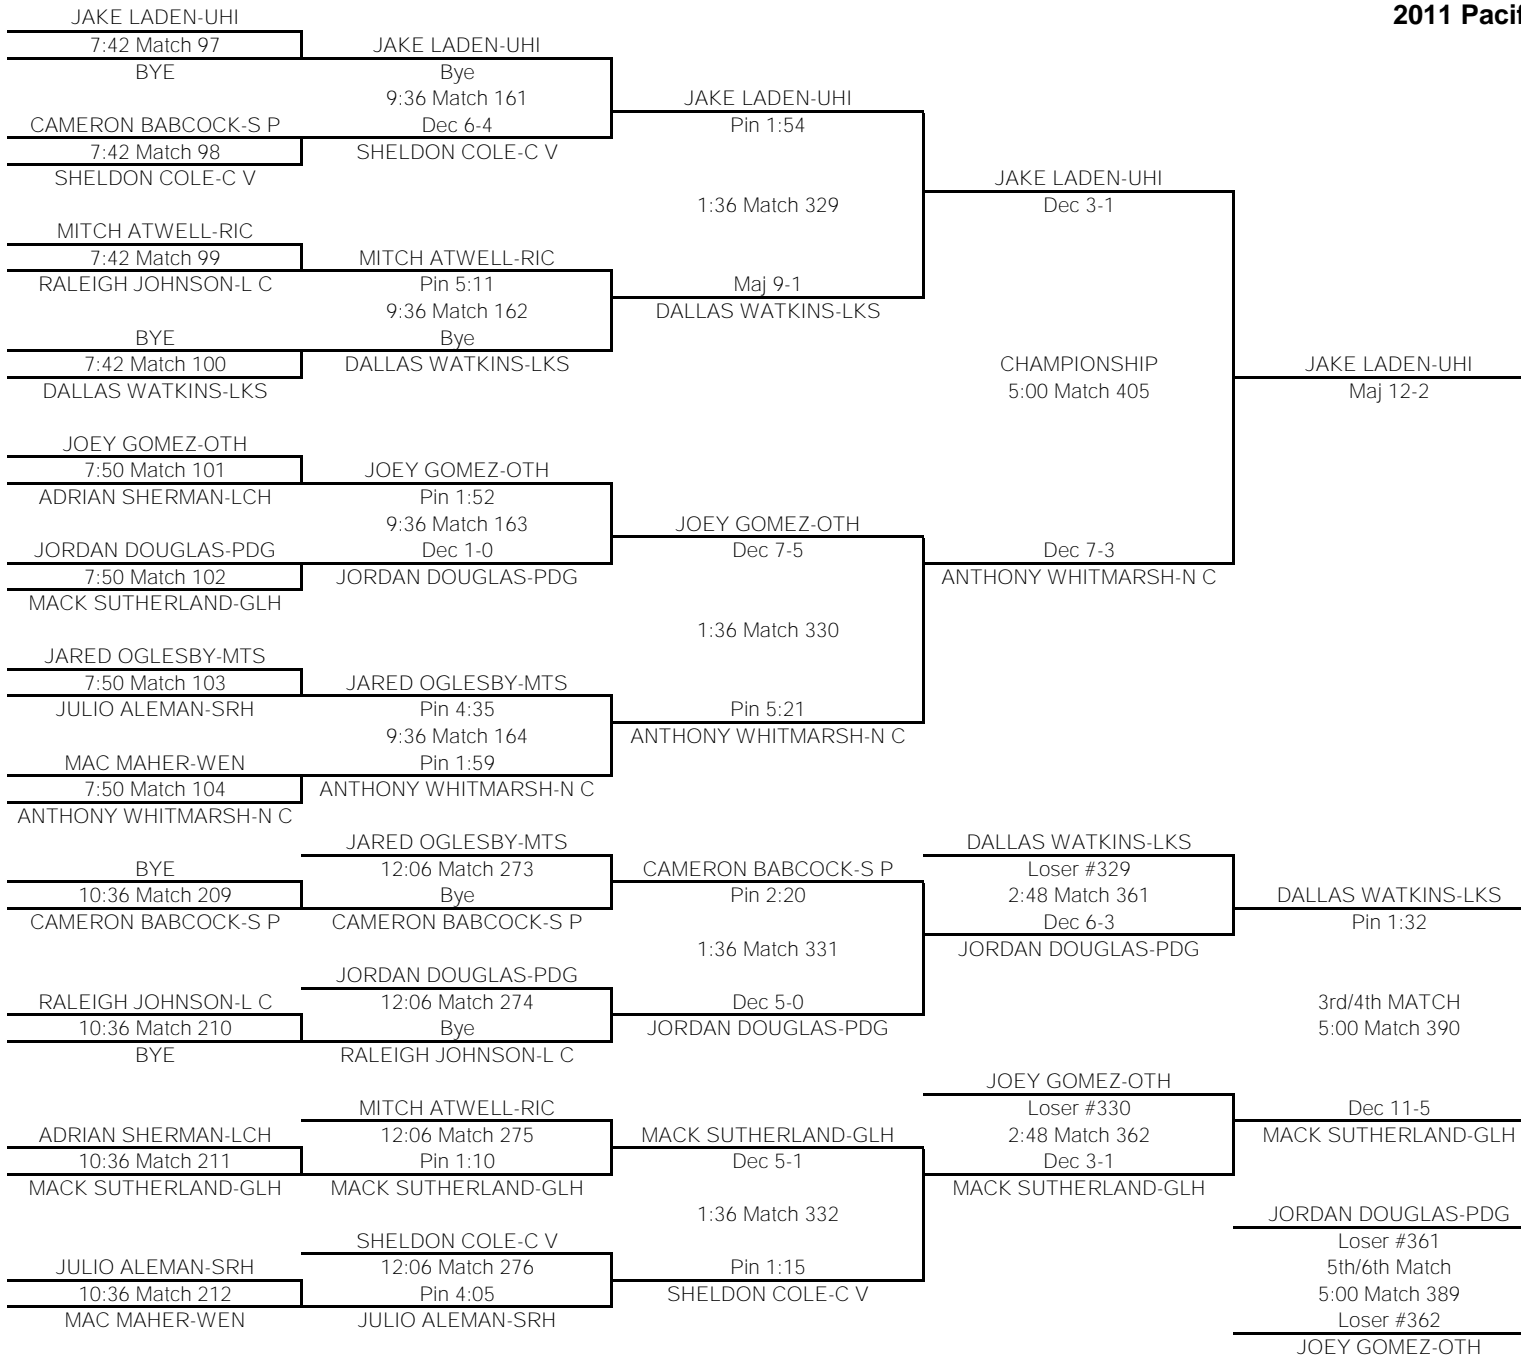

215

TEAM POINTS-215	
5	C V-Central Valley
13	GLH-Glacier
4	RIC-Richland
0	G P-Gonzaga Prep
0	HAN-Hanford
0	FER-Ferris
11	OTH-Othello
0	LCH-Lake City
19	LKS-Lakeside
0	L C-Lewis & Clark
0	FHD-Flathead
22	N C-North Central
4	MTS-Mt. Spokane
4	S P-Shadle Park
3	SRH-Southridge
0	WEN-Wenatchee
25	UHI-University
0	PDG-Pigdogs

FINAL PLACES-215	
1st	JAKE LADEN-UHI
2nd	ANTHONY WHITMARSH-N C
3rd	DALLAS WATKINS-LKS
4th	MACK SUTHERLAND-GLH
5th	JOEY GOMEZ-OTH
6th	JORDAN DOUGLAS-PDG