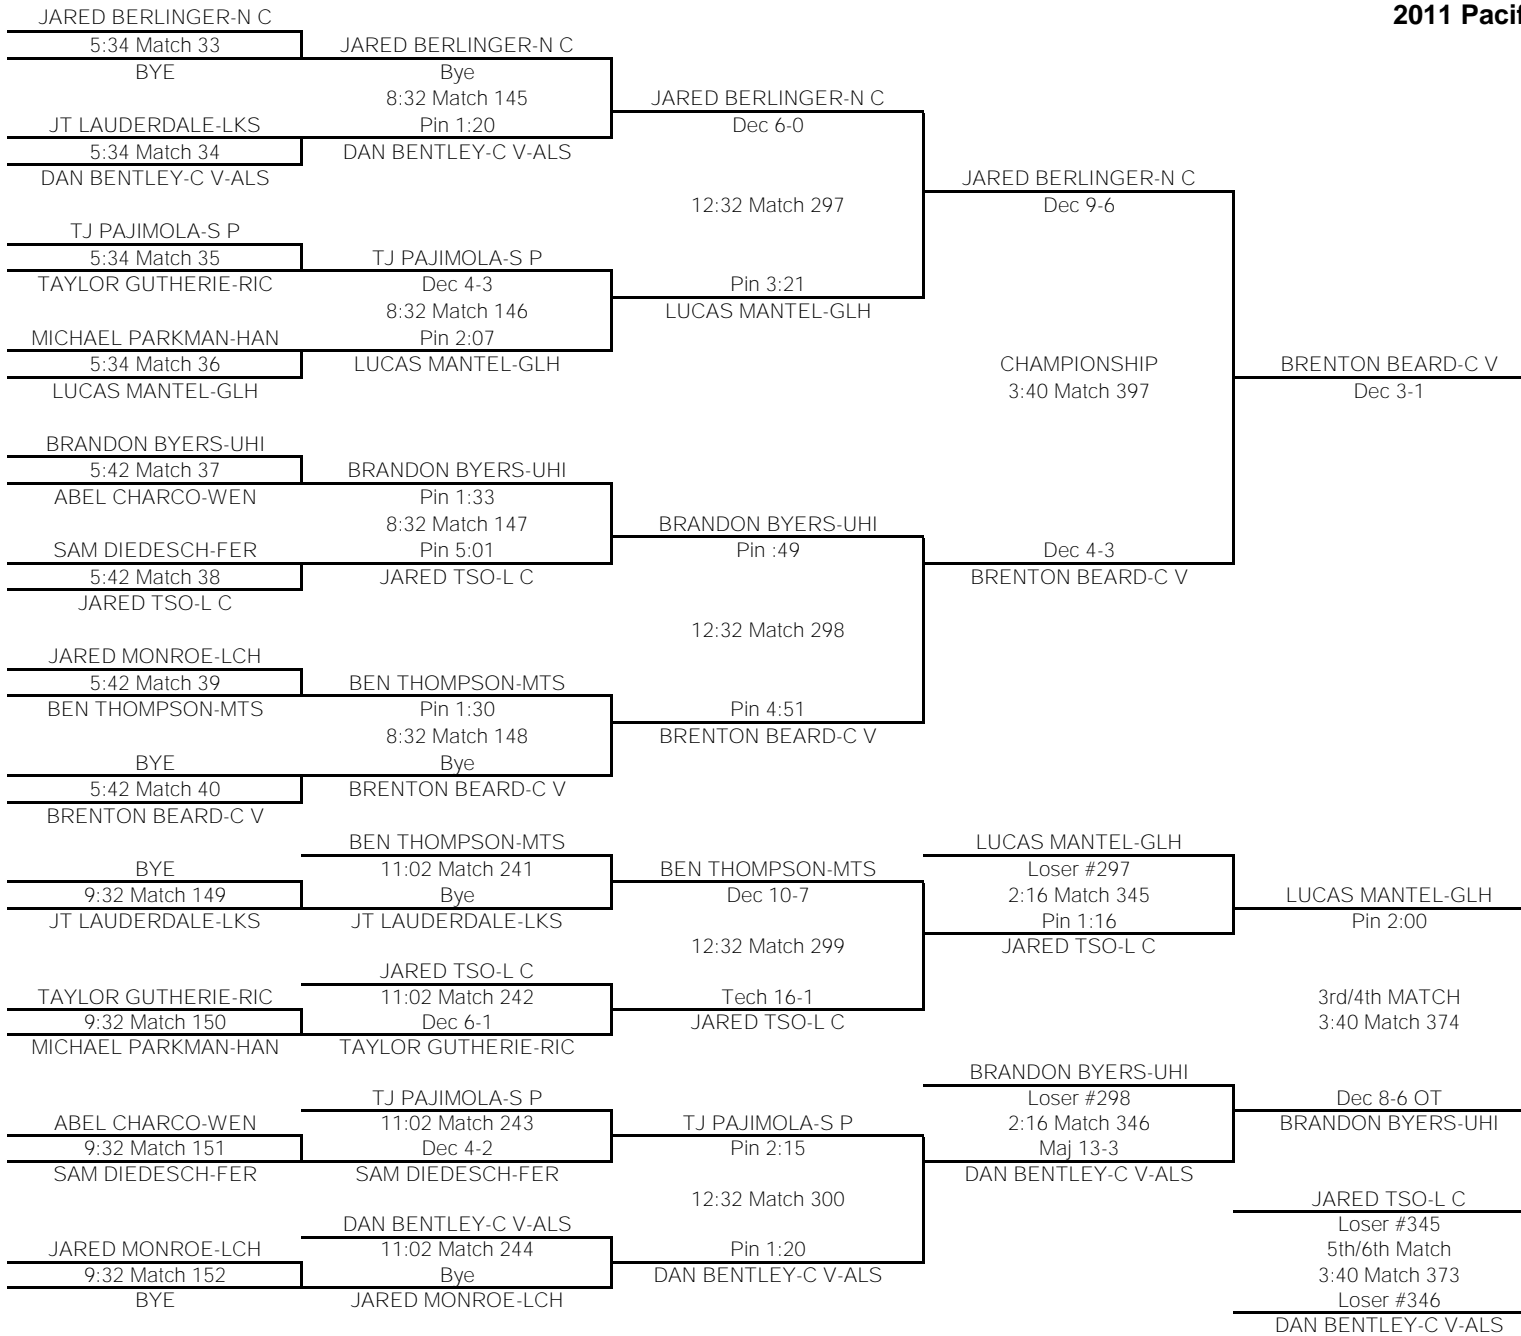

130

TEAM POINTS-130	
24	C V-Central Valley
18	GLH-Glacier
1	RIC-Richland
0	G P-Gonzaga Prep
0	HAN-Hanford
1	FER-Ferris
0	OTH-Othello
1	LCH-Lake City
0	LKS-Lakeside
12.5	L C-Lewis & Clark
0	FHD-Flathead
18	N C-North Central
5	MTS-Mt. Spokane
5	S P-Shadle Park
0	SRH-Southridge
0	WEN-Wenatchee
18	UHI-University
0	PDG-Pigdogs
FINAL PLACES-130	
1st	BRENTON BEARD-C V
2nd	JARED BERLINGER-N C
3rd	BRANDON BYERS-UHI
4th	LUCAS MANTEL-GLH
5th	DAN BENTLEY-C V-ALS
6th	JARED TSO-L C