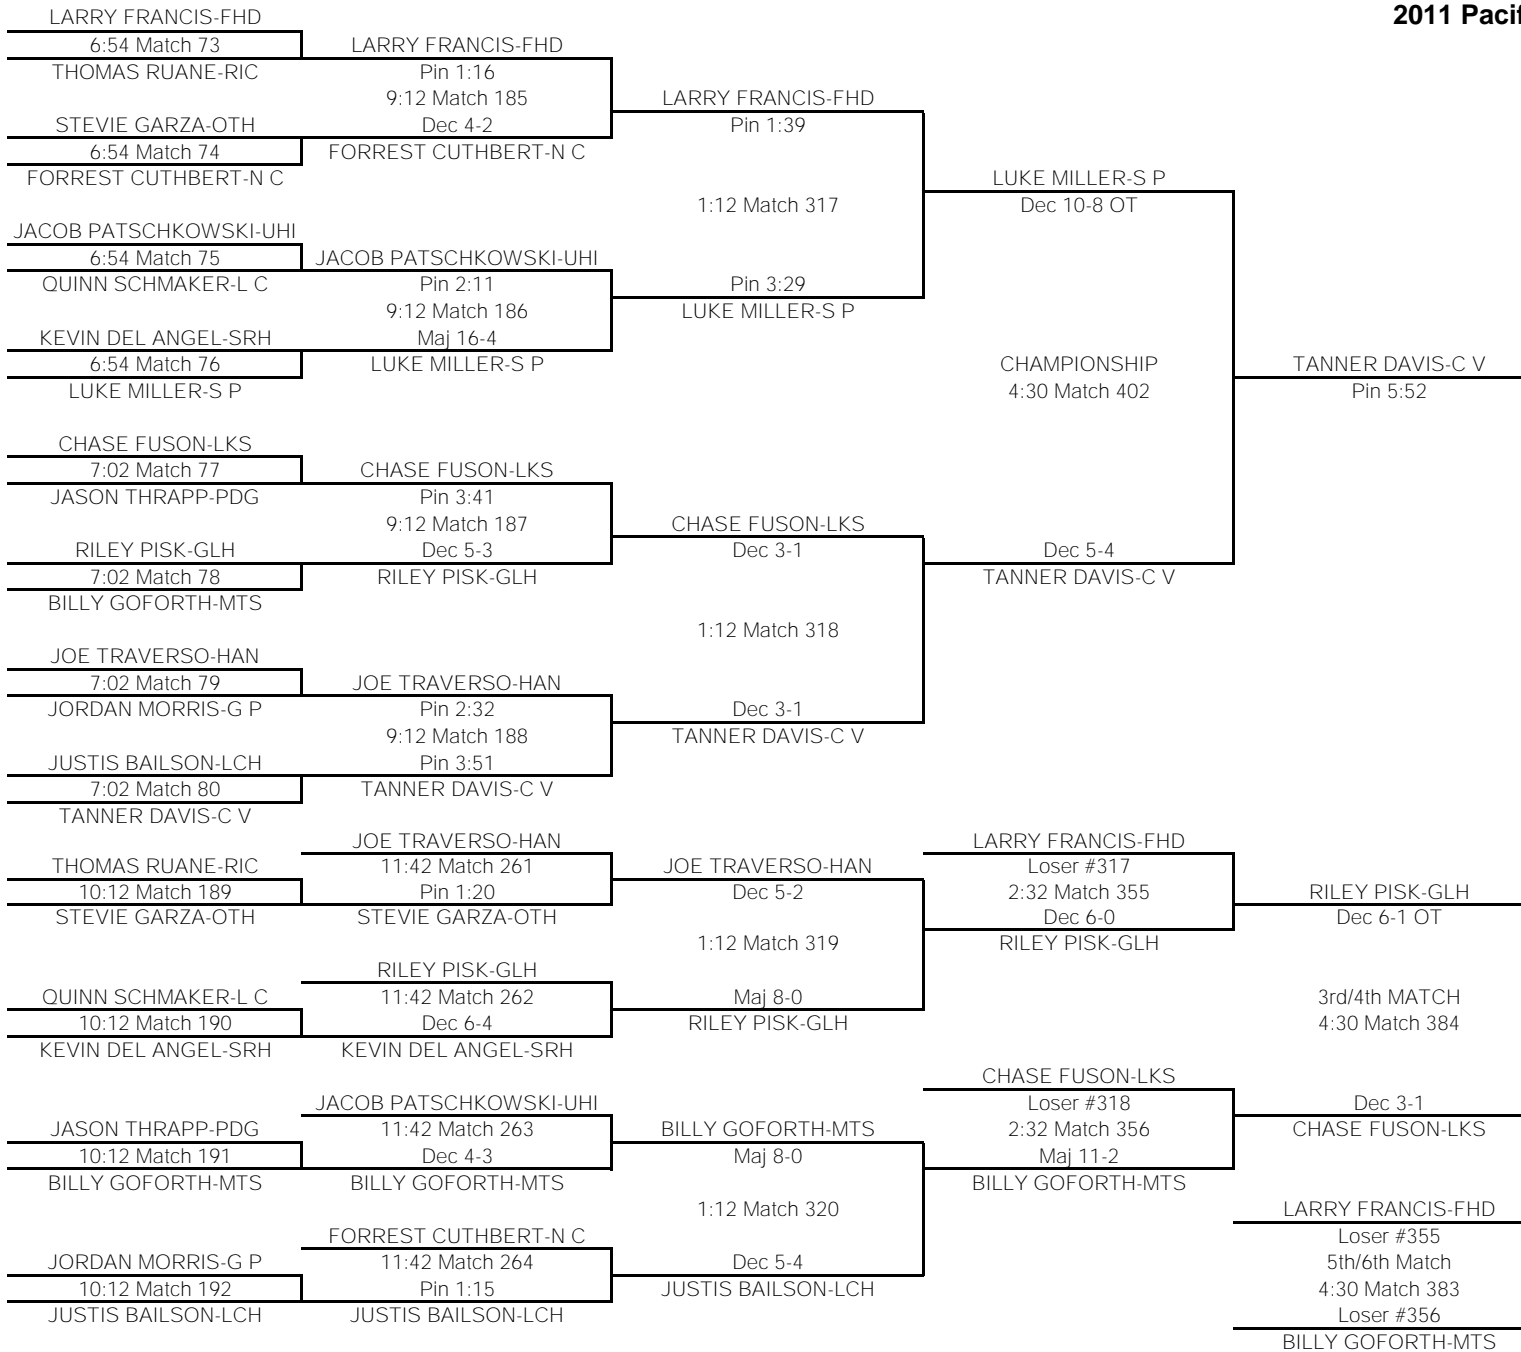

160

TEAM POINTS-160	
26	C V-Central Valley
15	GLH-Glacier
0	RIC-Richland
0	G P-Gonzaga Prep
5	HAN-Hanford
0	FER-Ferris
3	OTH-Othello
4	LCH-Lake City
14	LKS-Lakeside
0	L C-Lewis & Clark
15	FHD-Flathead
2	N C-North Central
8	MTS-Mt. Spokane
21	S P-Shadle Park
1	SRH-Southridge
0	WEN-Wenatchee
4	UHI-University
0	PDG-Pigdogs
FINAL PLACES-160	
1st	TANNER DAVIS-C V
2nd	LUKE MILLER-S P
3rd	RILEY PISK-GLH
4th	CHASE FUSON-LKS
5th	LARRY FRANCIS-FHD
6th	BILLY GOFORTH-MTS