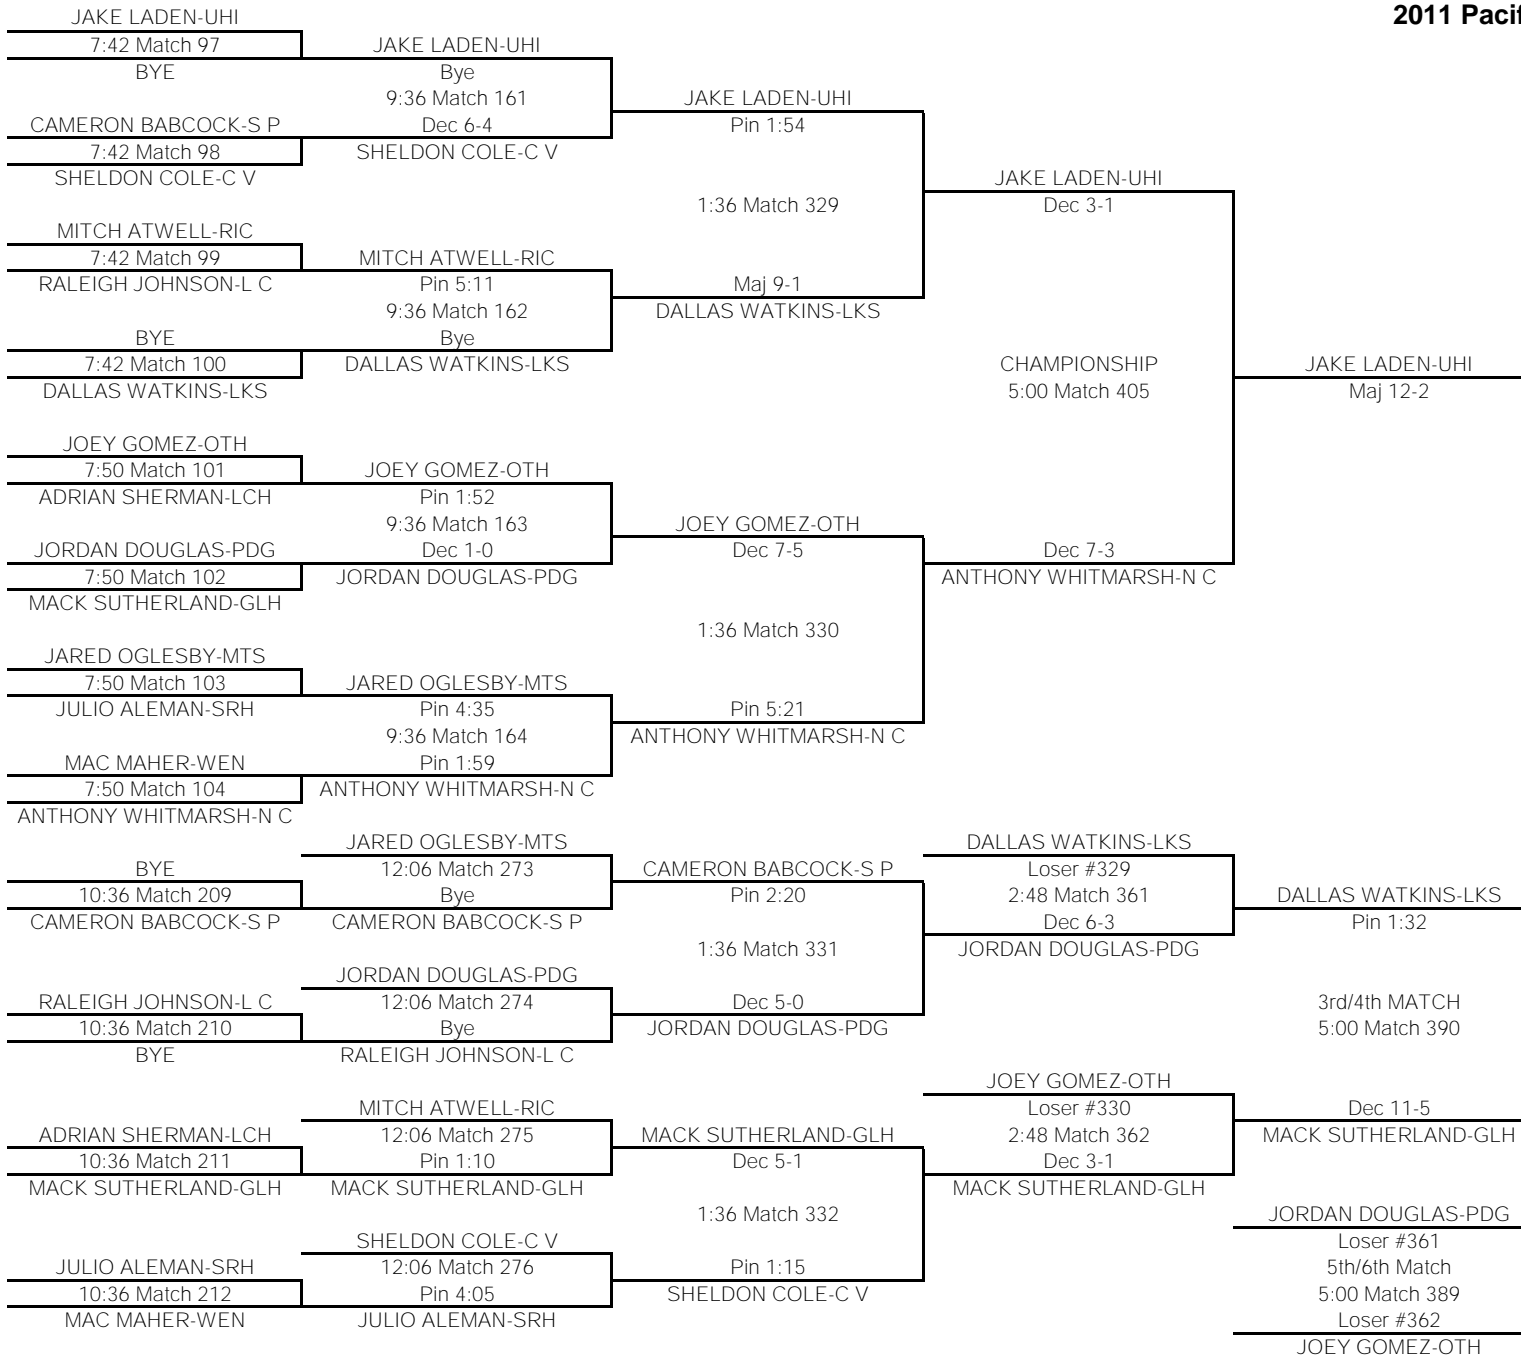

215

TEAM POINTS-215	
5	C V-Central Valley
13	GLH-Glacier
4	RIC-Richland
0	G P-Gonzaga Prep
0	HAN-Hanford
0	FER-Ferris
11	OTH-Othello
0	LCH-Lake City
19	LKS-Lakeside
0	L C-Lewis & Clark
0	FHD-Flathead
22	N C-North Central
4	MTS-Mt. Spokane
4	S P-Shadle Park
3	SRH-Southridge
0	WEN-Wenatchee
25	UHI-University
0	PDG-Pigdogs
FINAL PLACES-215	
1st	JAKE LADEN-UHI
2nd	ANTHONY WHITMARSH-N C
3rd	DALLAS WATKINS-LKS
4th	MACK SUTHERLAND-GLH
5th	JOEY GOMEZ-OTH
6th	JORDAN DOUGLAS-PDG