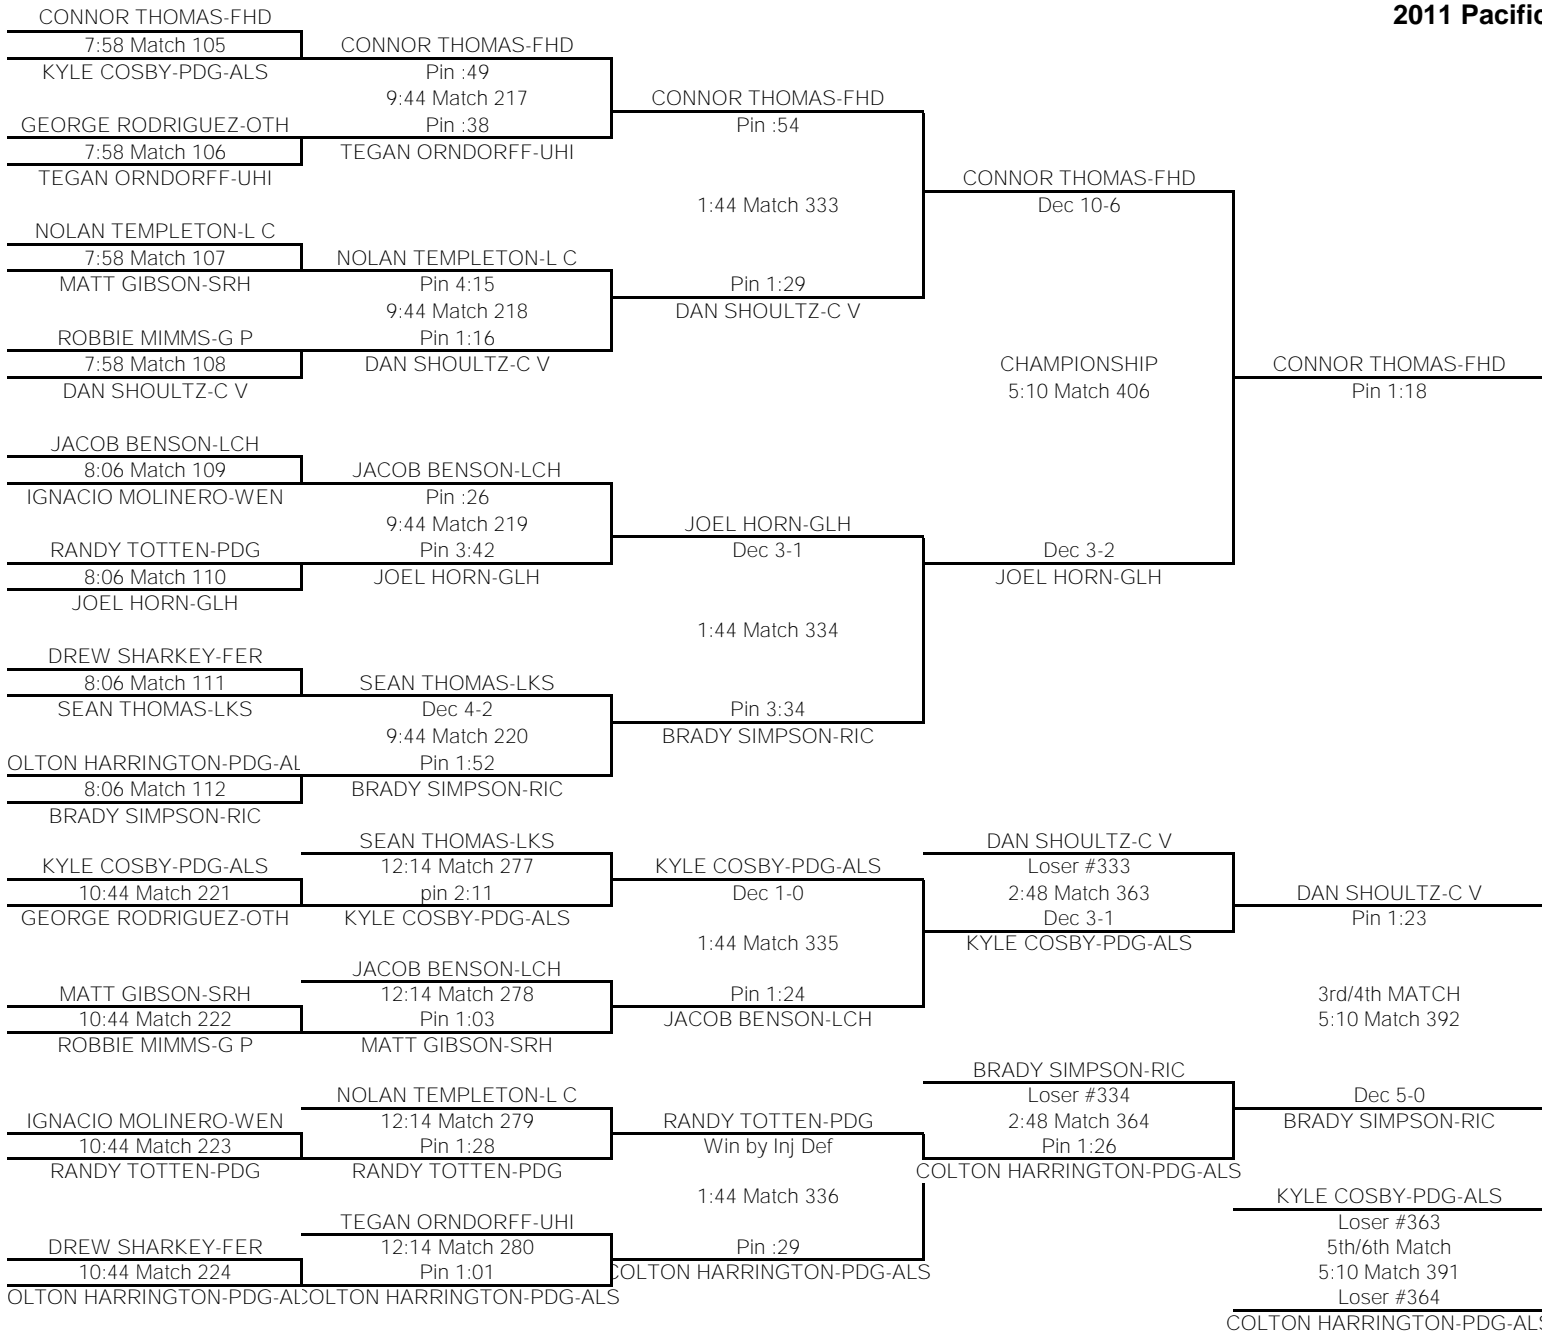

285

TEAM POINTS-285	
20	C V-Central Valley
20	GLH-Glacier
16	RIC-Richland
0	G P-Gonzaga Prep
0	HAN-Hanford
0	FER-Ferris
0	OTH-Othello
7	LCH-Lake City
2	LKS-Lakeside
4	L C-Lewis & Clark
28	FHD-Flathead
0	N C-North Central
0	MTS-Mt. Spokane
0	S P-Shadle Park
3	SRH-Southridge
0	WEN-Wenatchee
4	UHI-University
0	PDG-Pigdogs
FINAL PLACES-285	
1st	CONNOR THOMAS-FHD
2nd	JOEL HORN-GLH
3rd	DAN SHOULTZ-C V
4th	BRADY SIMPSON-RIC
5th	KYLE COSBY-PDG-ALS
6th	COLTON HARRINGTON-PDG-