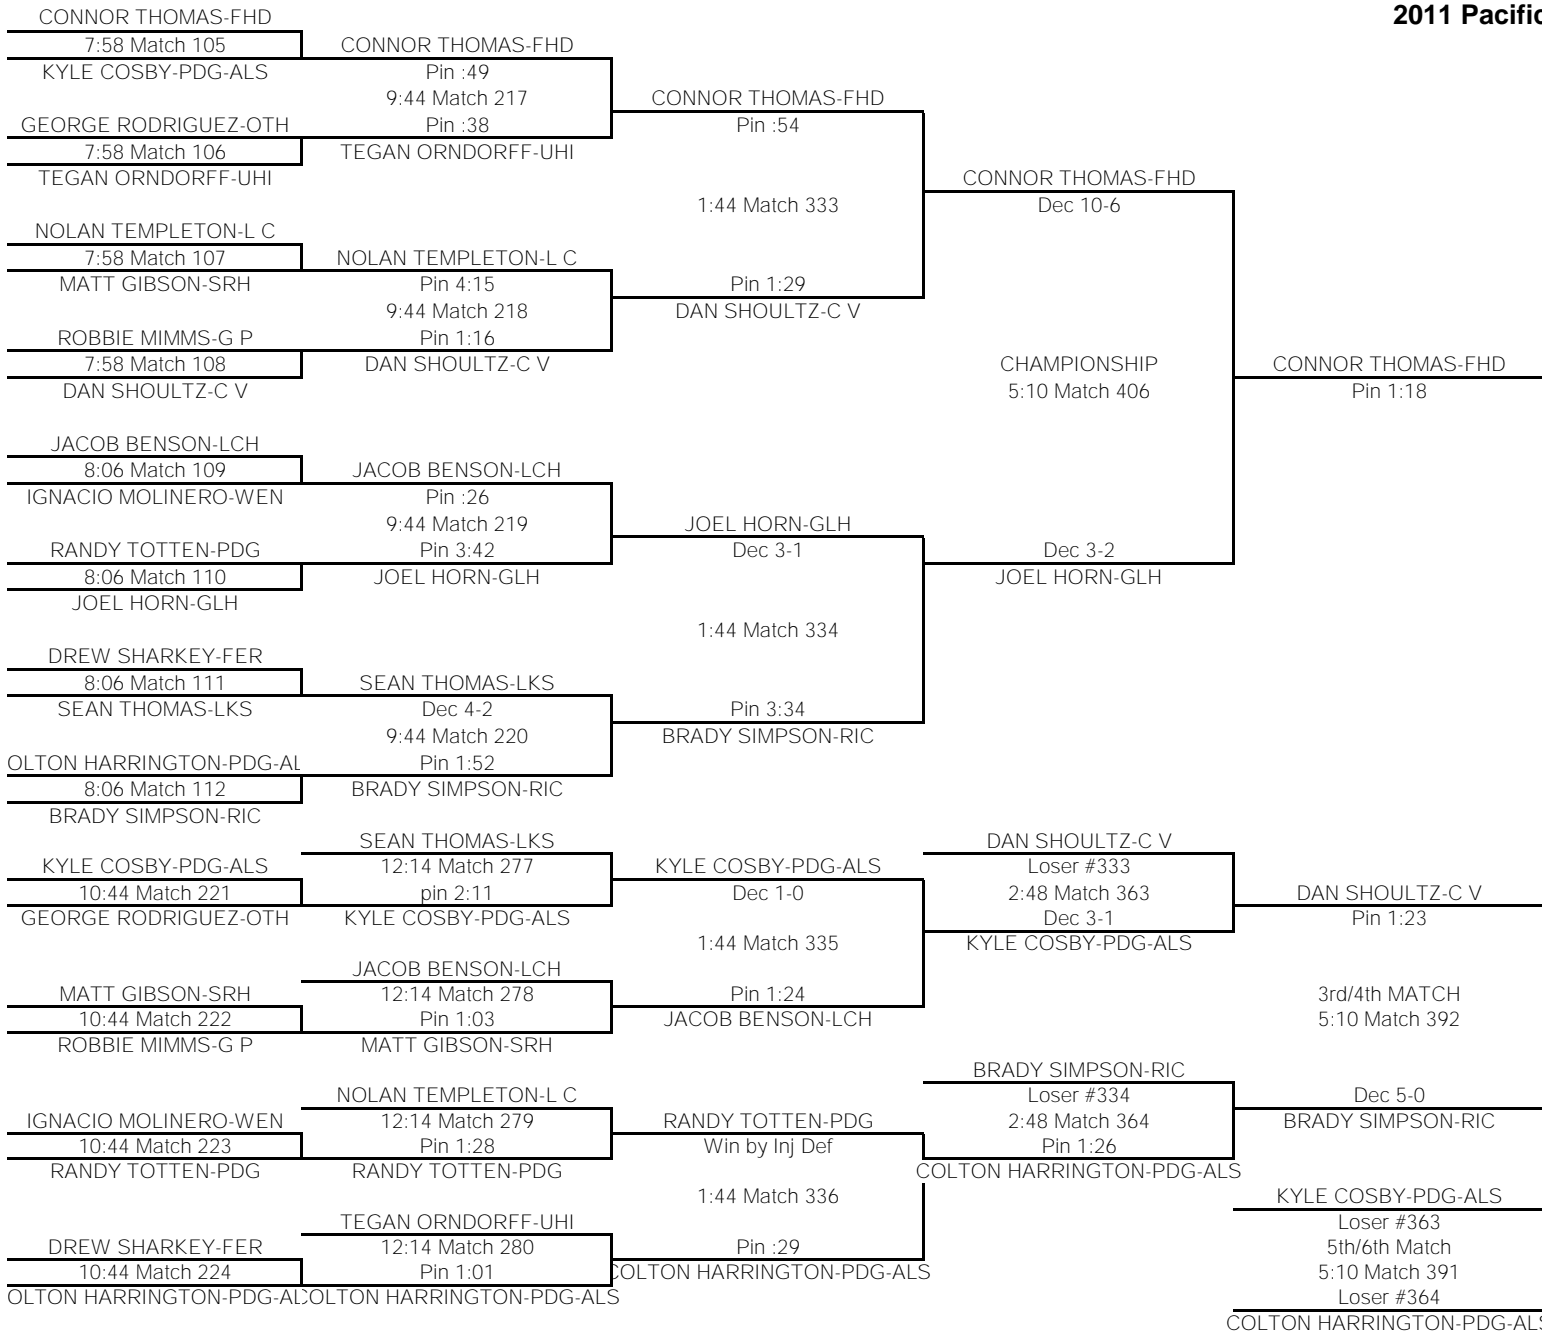

285

TEAM POINTS-285	
20	C V-Central Valley
20	GLH-Glacier
16	RIC-Richland
0	G P-Gonzaga Prep
0	HAN-Hanford
0	FER-Ferris
0	OTH-Othello
7	LCH-Lake City
2	LKS-Lakeside
4	L C-Lewis & Clark
28	FHD-Flathead
0	N C-North Central
0	MTS-Mt. Spokane
0	S P-Shadle Park
3	SRH-Southridge
0	WEN-Wenatchee
4	UHI-University
0	PDG-Pigdogs
FINAL PLACES-285	
1st	CONNOR THOMAS-FHD
2nd	JOEL HORN-GLH
3rd	DAN SHOULTZ-C V
4th	BRADY SIMPSON-RIC
5th	KYLE COSBY-PDG-ALS
6th	COLTON HARRINGTON-PDG-