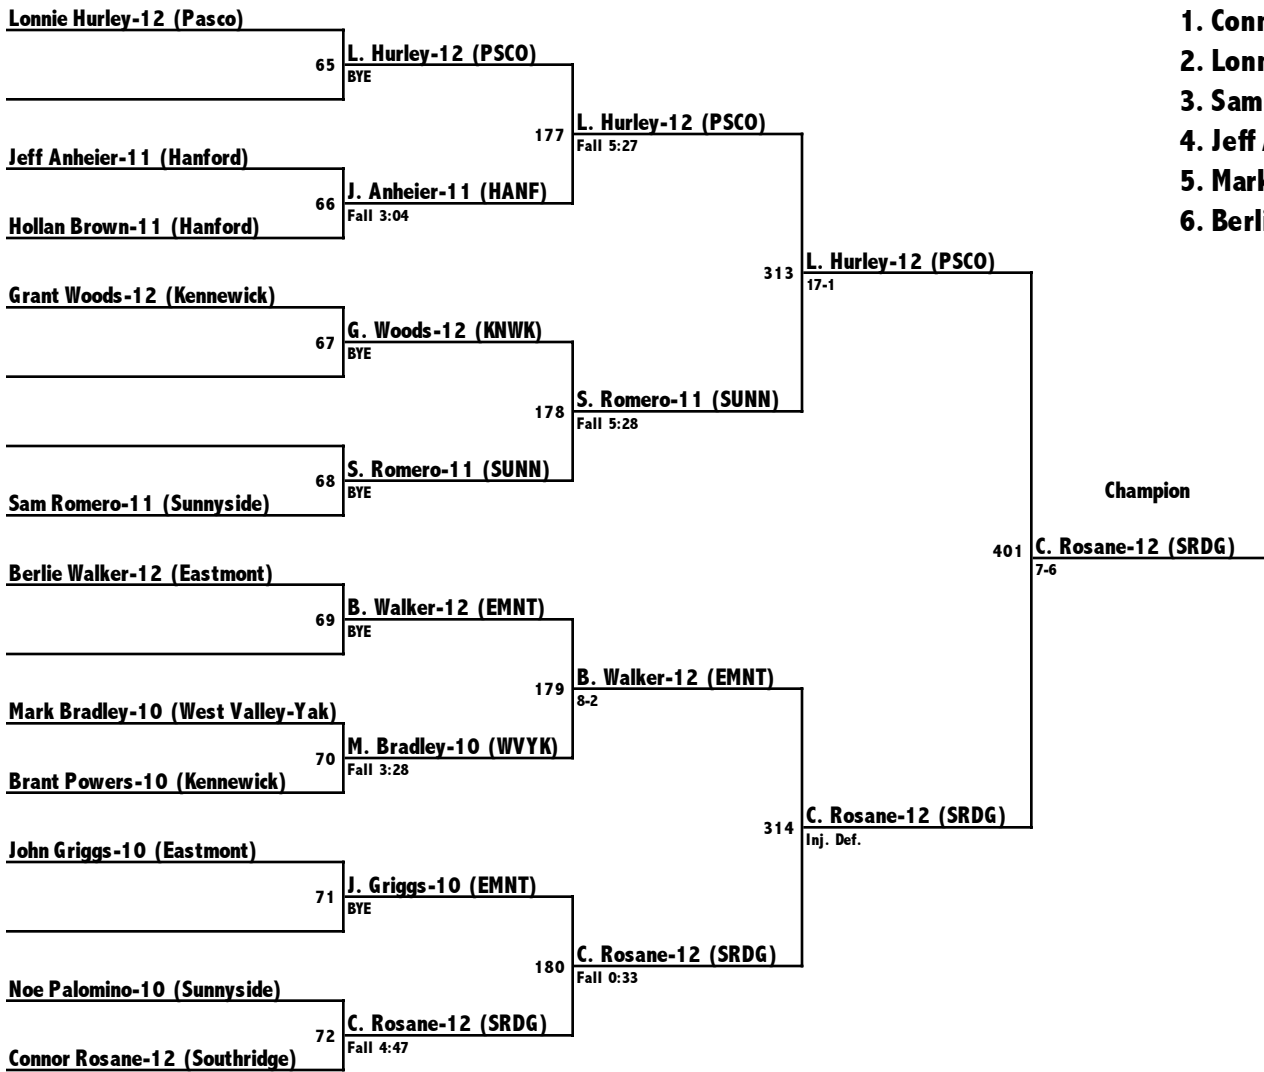

2012 3A CBBN DISTRICTS / 160

1. Connor Rosane-12 (SRDG)
2. Lonnie Hurley-12 (PSCO)
3. Sam Romero-11 (SUNN)
4. Jeff Anheier-11 (HANF)
5. Mark Bradley-10 (WVYK)
6. Berlie Walker-12 (EMNT)