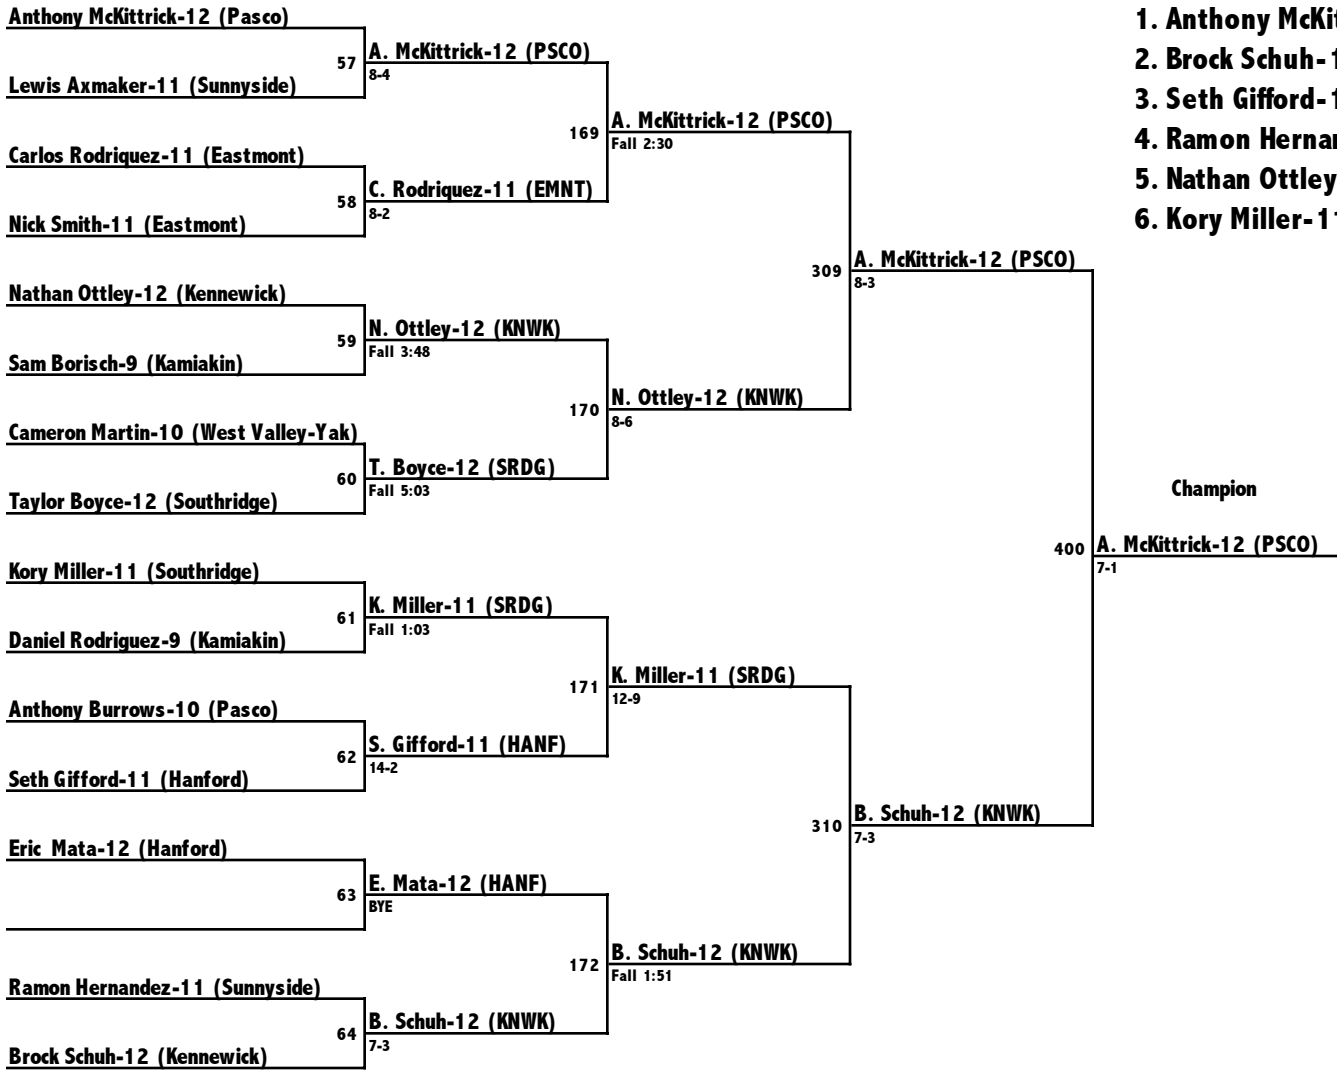

2012 3A CBBN DISTRICTS / 152

1. Anthony McKittrick-12 (PSCO)
2. Brock Schuh-12 (KNWK)
3. Seth Gifford-11 (HANF)
4. Ramon Hernandez-11 (SUNN)
5. Nathan Ottley-12 (KNWK)
6. Kory Miller-11 (SRDG)