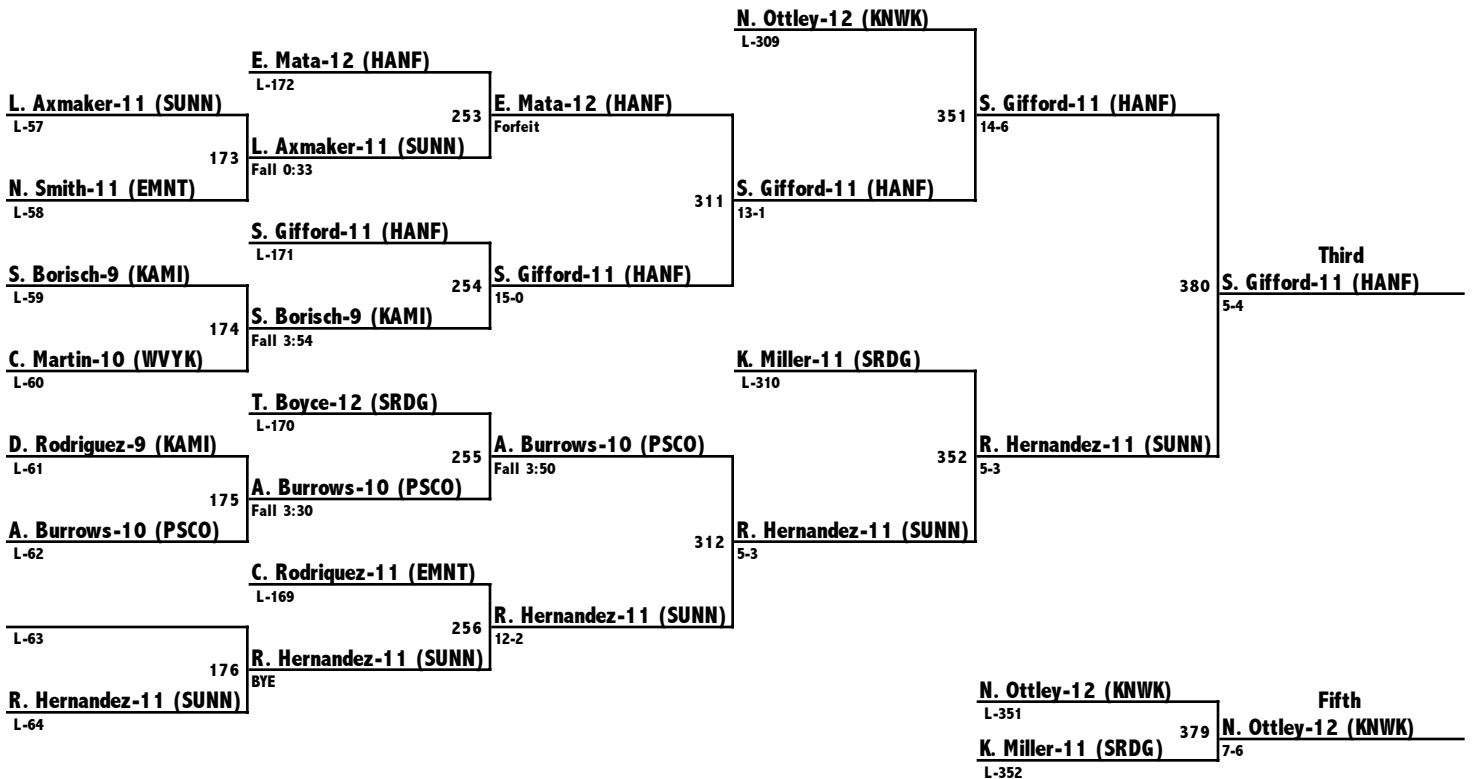

2012 3A CBBN DISTRICTS / 152

1. Anthony McKittrick-12 (PSCO)
2. Brock Schuh-12 (KNWK)
3. Seth Gifford-11 (HANF)
4. Ramon Hernandez-11 (SUNN)
5. Nathan Ottley-12 (KNWK)
6. Kory Miller-11 (SRDG)