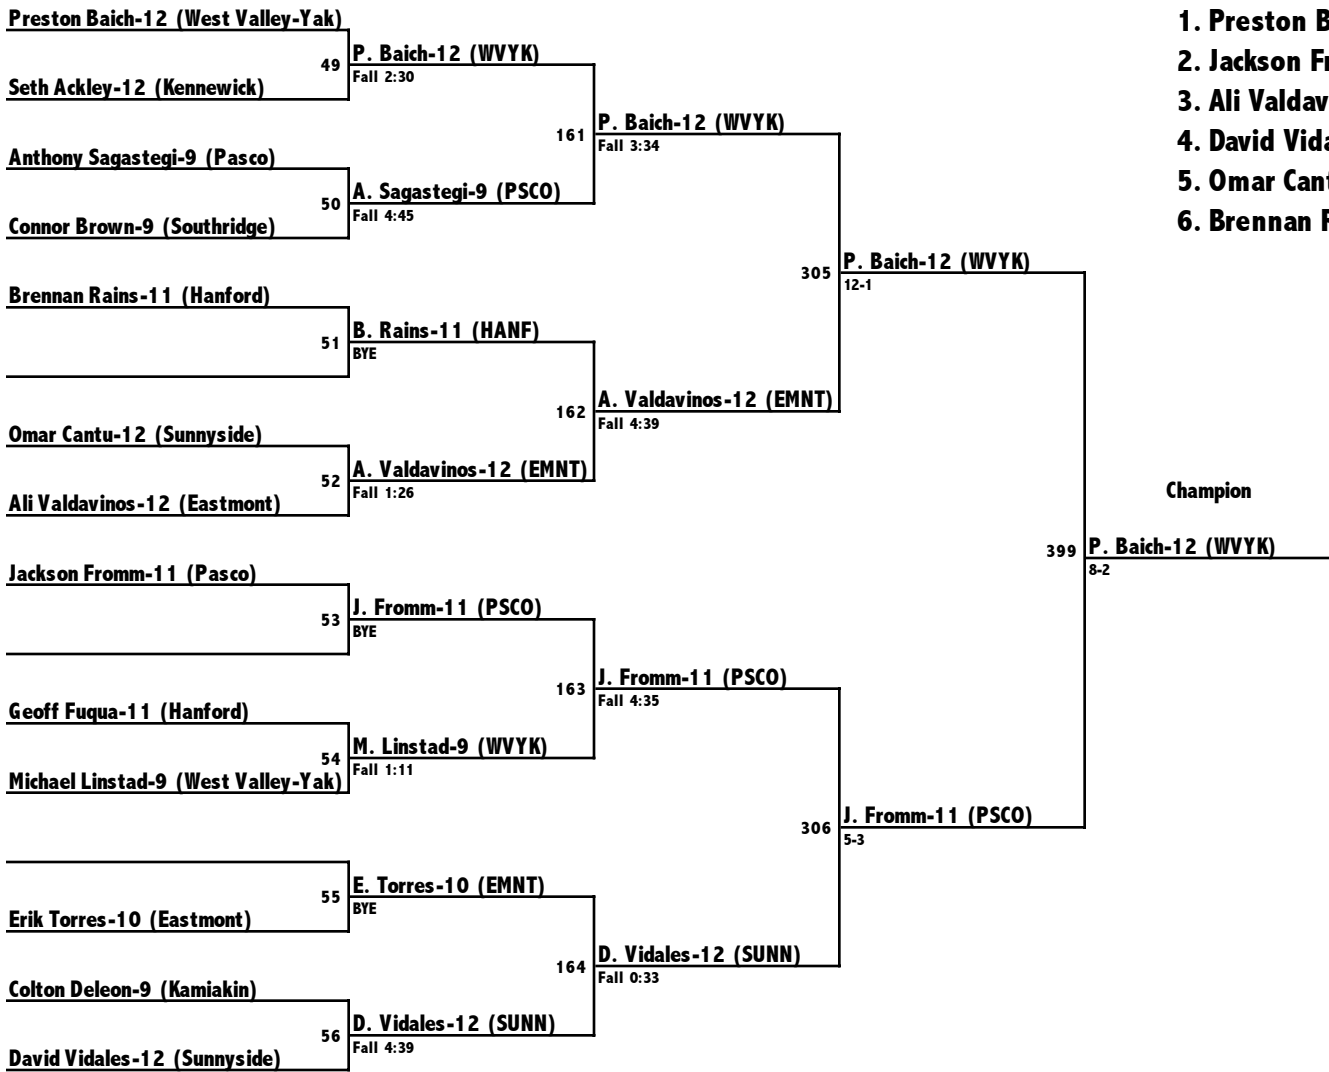

2012 3A CBBN DISTRICTS / 145

1. Preston Baich-12 (WVYK)
2. Jackson Fromm-11 (PSCO)
3. Ali Valdavinios-12 (EMNT)
4. David Vidales-12 (SUNN)
5. Omar Cantu-12 (SUNN)
6. Brennan Rains-11 (HANF)