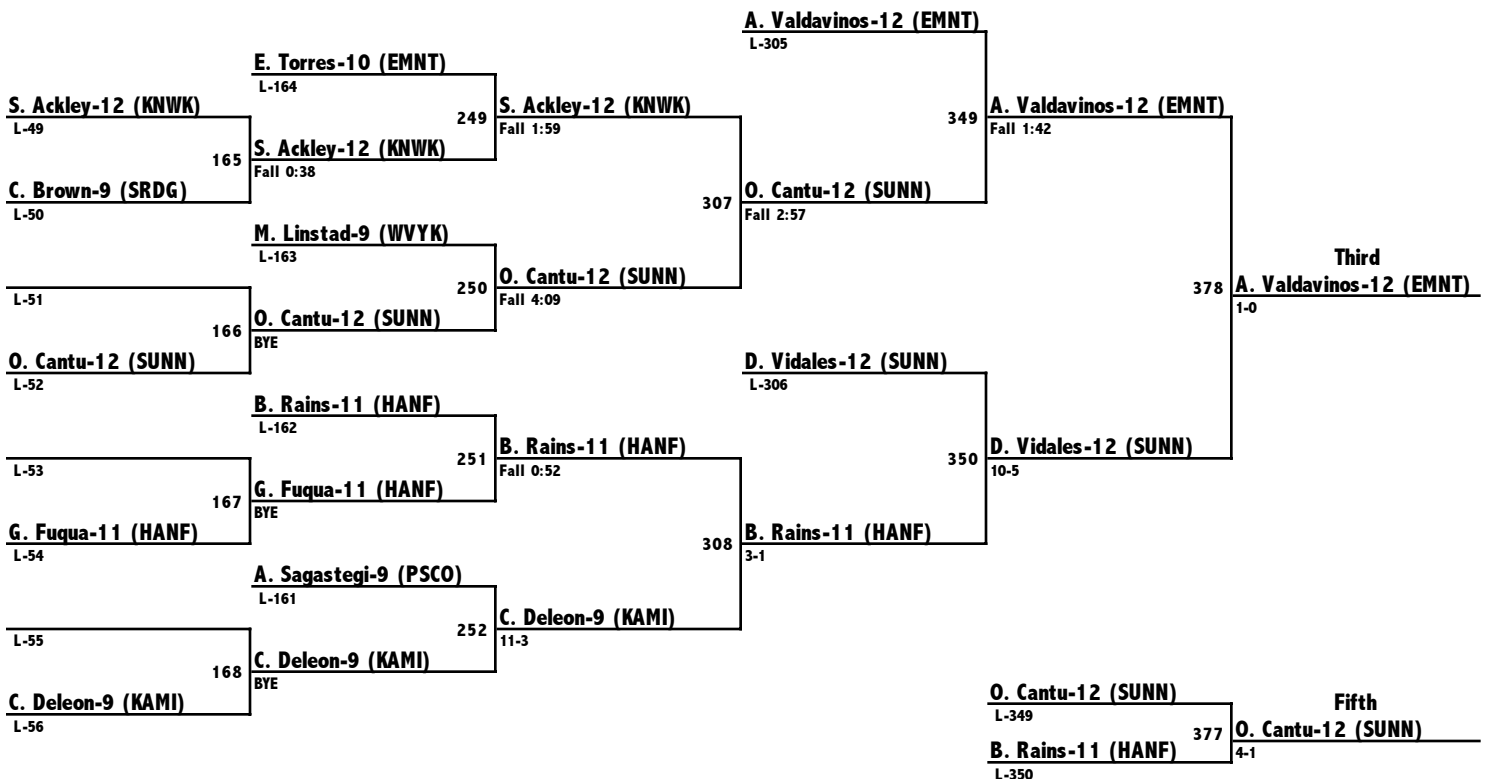

Third
A. Valdavinios-12 (EMNT)
1-0

Fifth
O. Cantu-12 (SUNN)
4-1
L-350