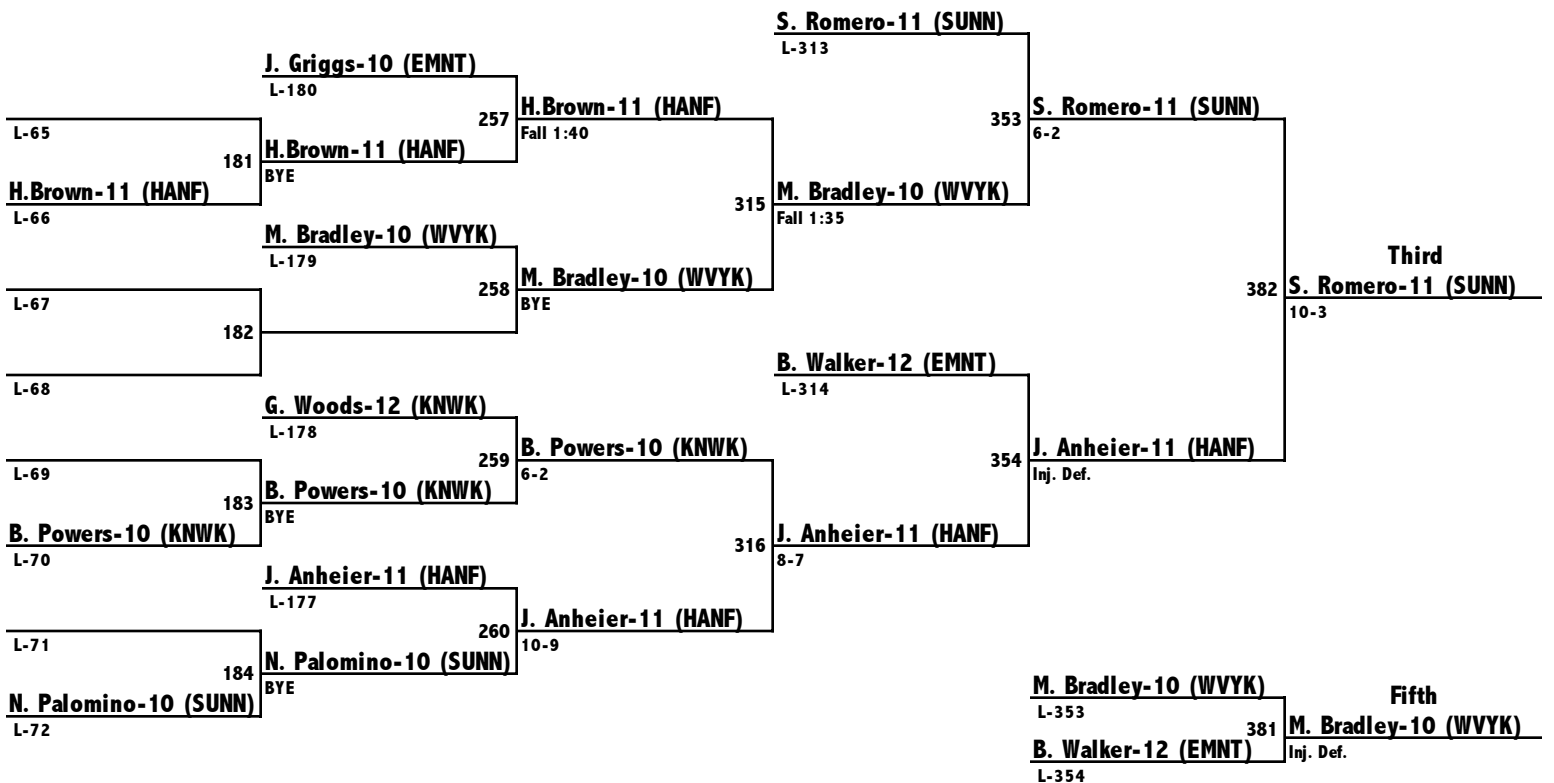

2012 3A CBBN DISTRICTS / 160

1. Connor Rosane-12 (SRDG)
2. Lonnie Hurley-12 (PSCO)
3. Sam Romero-11 (SUNN)
4. Jeff Anheier-11 (HANF)
5. Mark Bradley-10 (WVYK)
6. Berlie Walker-12 (EMNT)