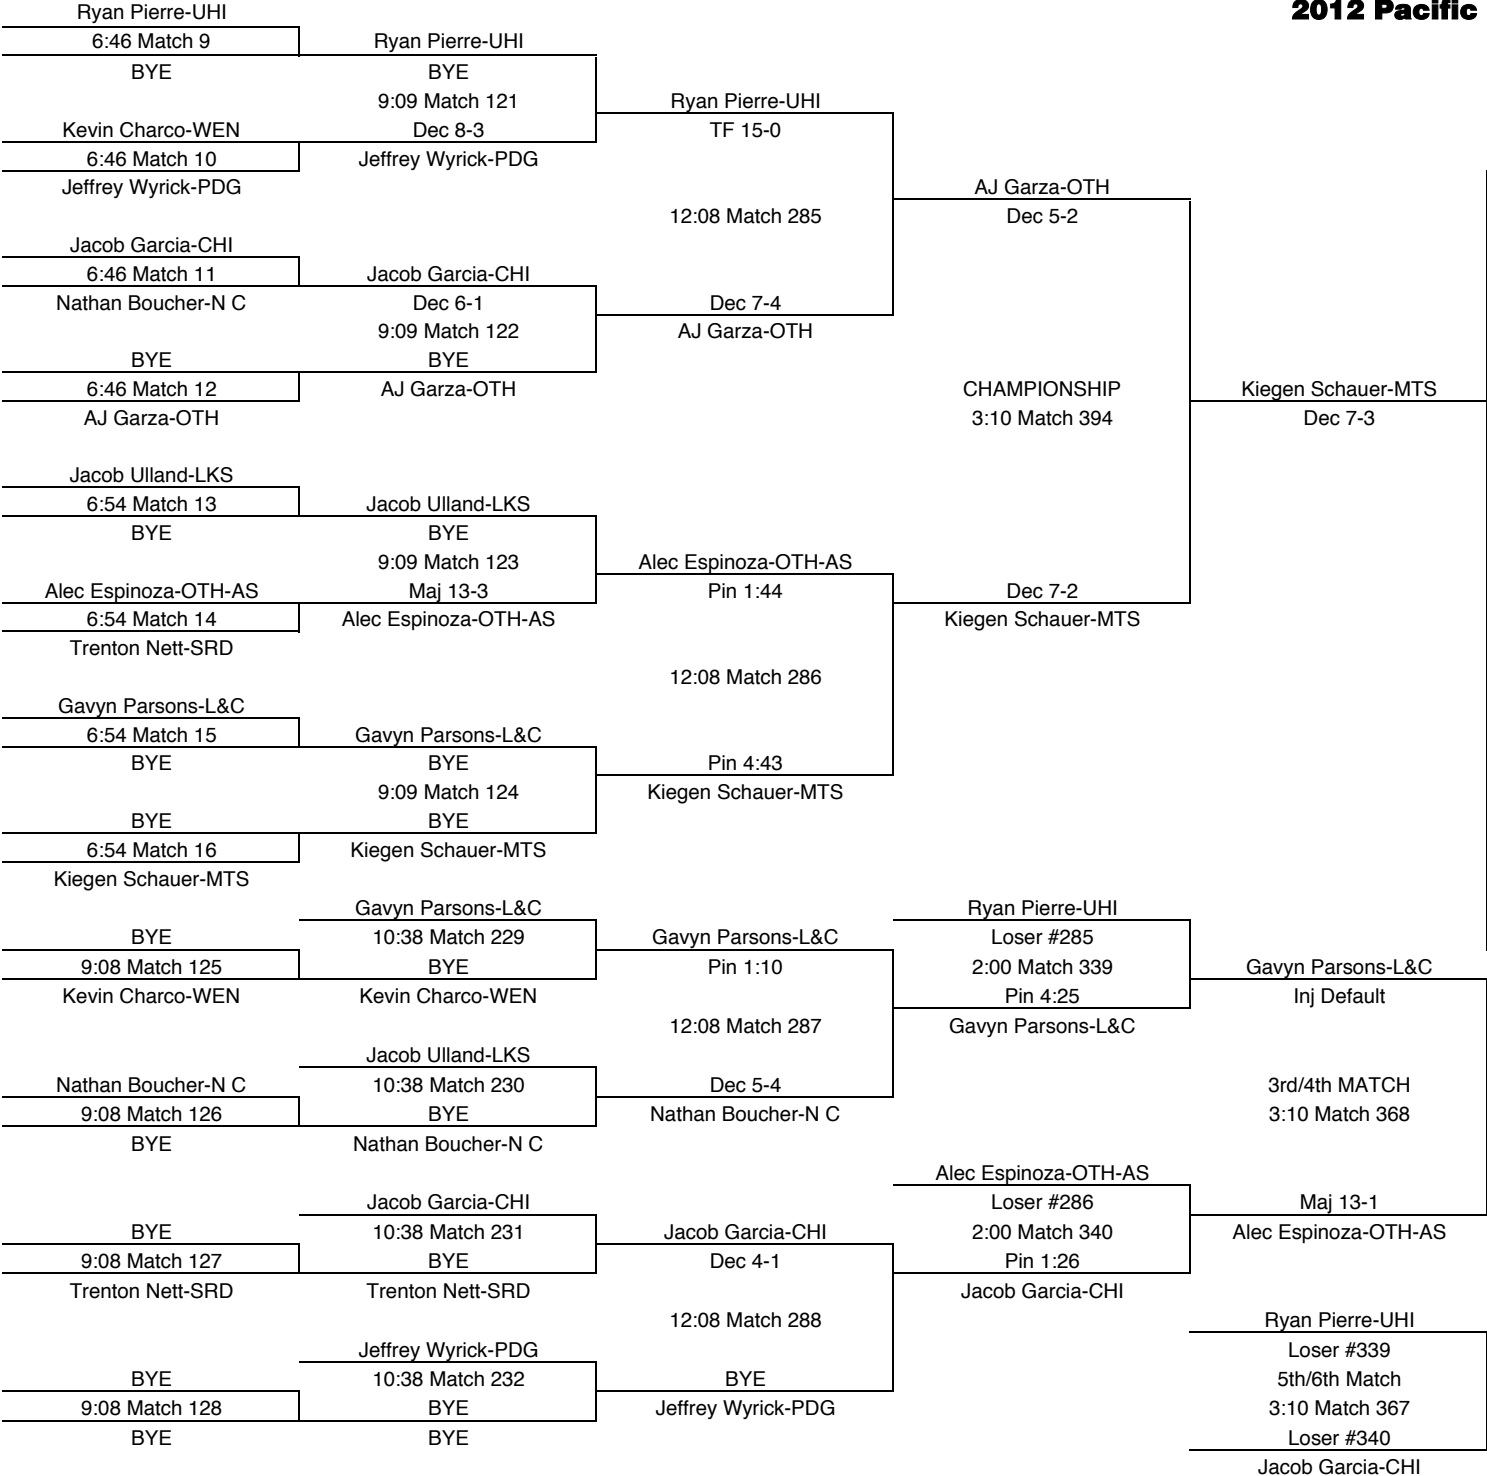

113

TEAM POINTS-113	
13	CHI-Chiawana
0	D P-Deer Park
0	FER-Ferris
0	FHD-Flathead
0	GLH-Glacier HS
0	HAN-Hanford
18	L&C-Lewis & Clark
0	LCH-Lake City
0	LKS-Lakeside
24	MTS-Mt. Spokane
2	N C-North Central
18	OTH-Othello
3	PDG-Pigdogs
0	RIC-Richland
0	S P-Shadle Park
1	SRD-Southridge
8.5	UHI-University
1	WEN-Wenatchee
0	

FINAL PLACES-113	
1st	Kiegen Schauer-MTS
2nd	AJ Garza-OTH
3rd	Alec Espinoza-OTH-AS
4th	Gavyn Parsons-L&C
5th	Jacob Garcia-CHI
6th	Ryan Pierre-UHI