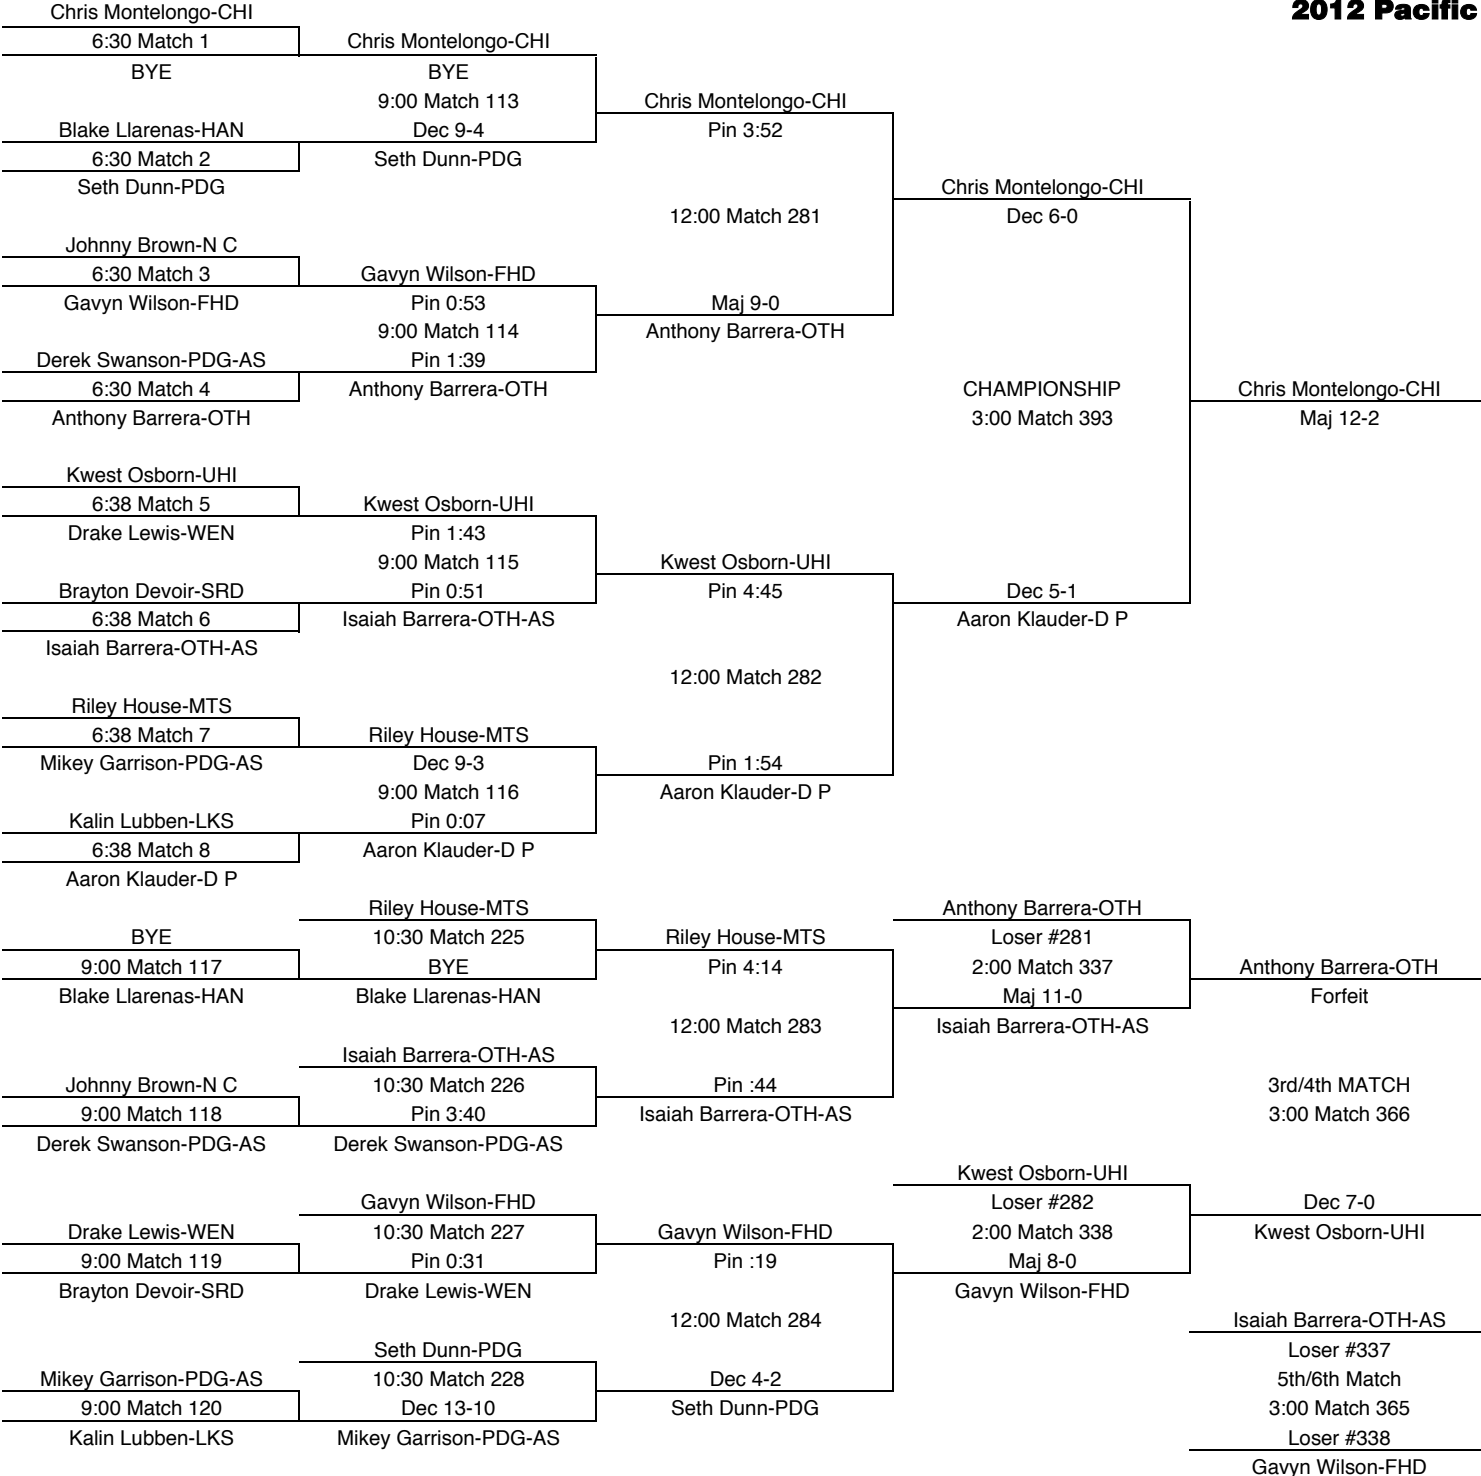

106

TEAM POINTS-106	
25	CHI-Chiawana
22	D P-Deer Park
0	FER-Ferris
12	FHD-Flathead
0	GLH-Glacier HS
1	HAN-Hanford
0	L&C-Lewis & Clark
0	LCH-Lake City
0	LKS-Lakeside
5	MTS-Mt. Spokane
0	N C-North Central
17	OTH-Othello
3	PDG-Pigdogs
0	RIC-Richland
0	S P-Shadle Park
0	SRD-Southridge
16	UHI-University
3	WEN-Wenatchee
0	