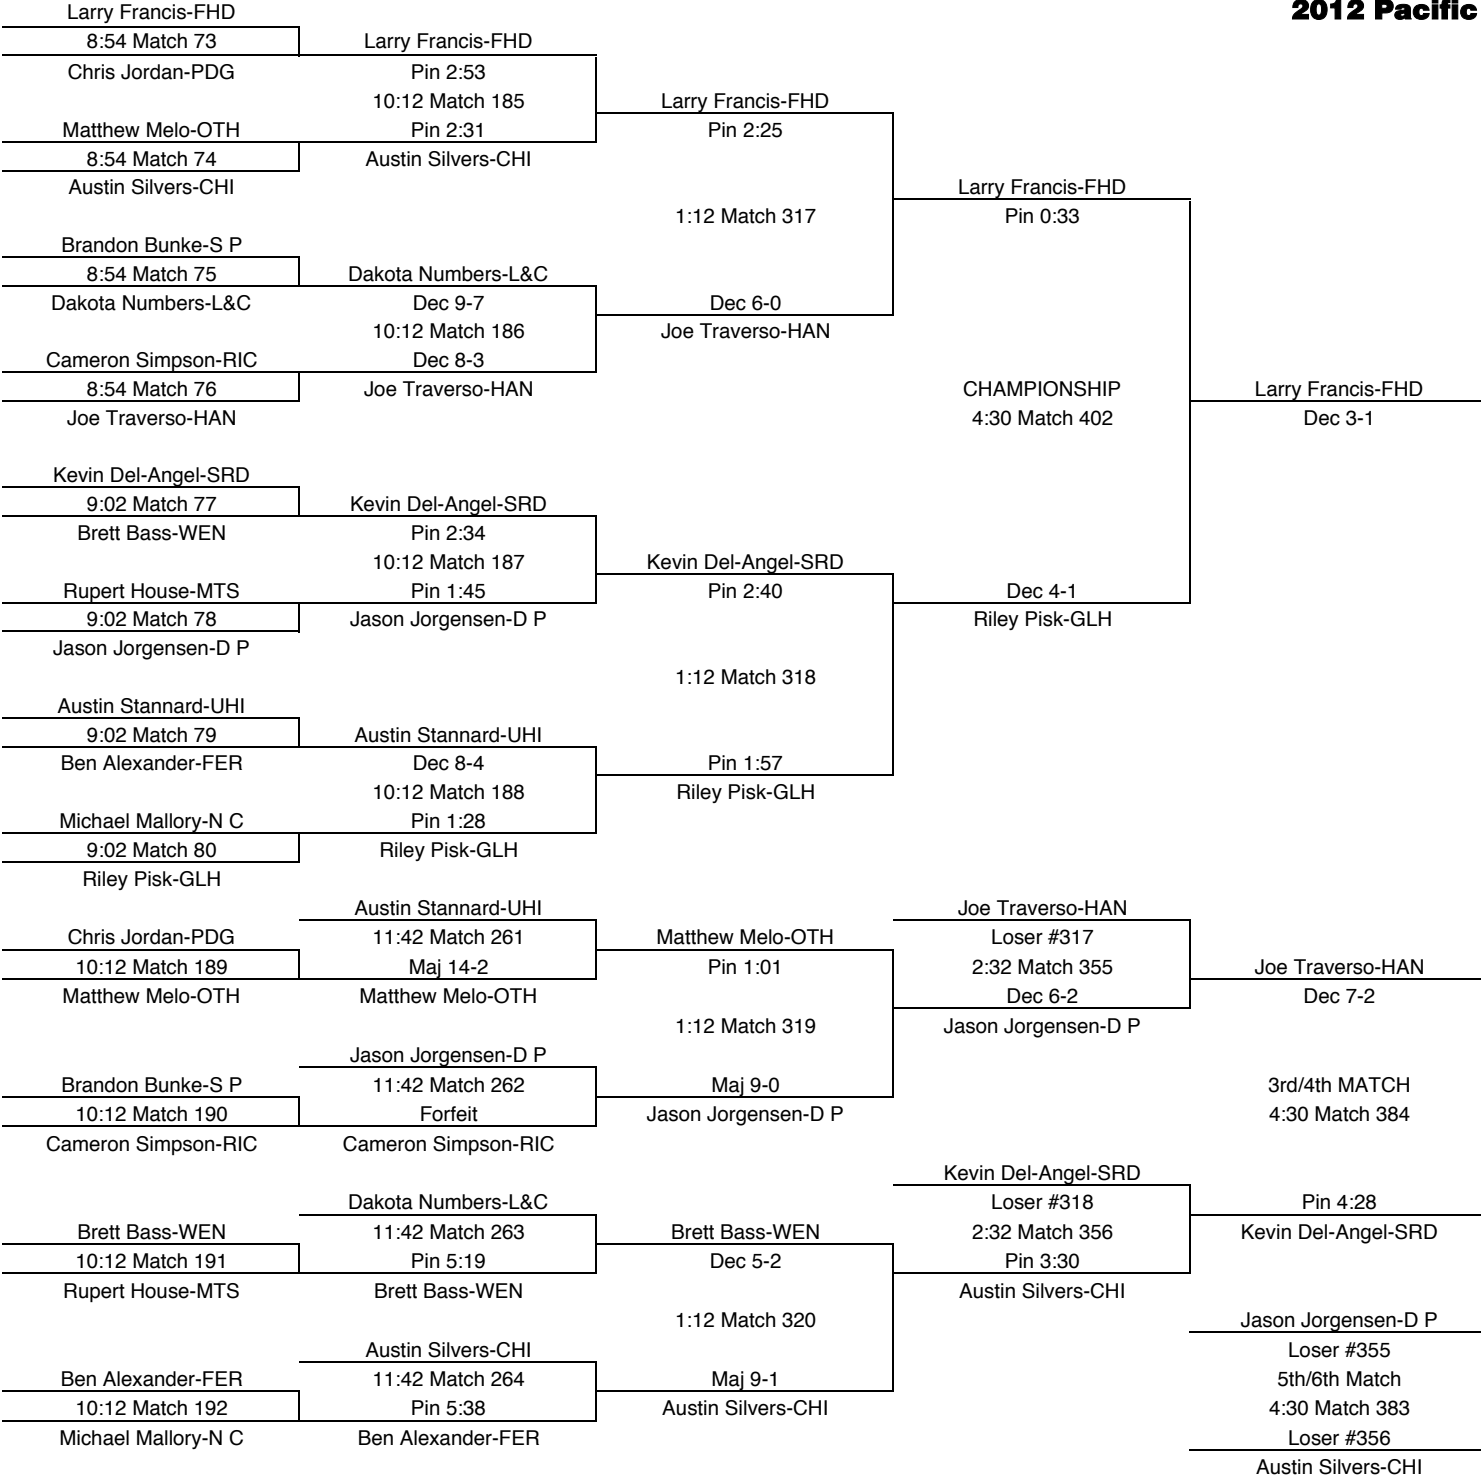

170

TEAM POINTS-170	
14	CHI-Chiawana
10	D P-Deer Park
3	FER-Ferris
28	FHD-Flathead
22	GLH-Glacier HS
12	HAN-Hanford
2	L&C-Lewis & Clark
0	LCH-Lake City
0	LKS-Lakeside
0	MTS-Mt. Spokane
0	N C-North Central
5	OTH-Othello
0	PDG-Pigdogs
1	RIC-Richland
0	S P-Shadle Park
22	SRD-Southridge
2	UHI-University
4	WEN-Wenatchee
0	

FINAL PLACES-170	
1st	Larry Francis-FHD
2nd	Riley Pisk-GLH
3rd	Kevin Del-Angel-SRD
4th	Joe Traverso-HAN
5th	Austin Silvers-CHI
6th	Jason Jorgensen-D P