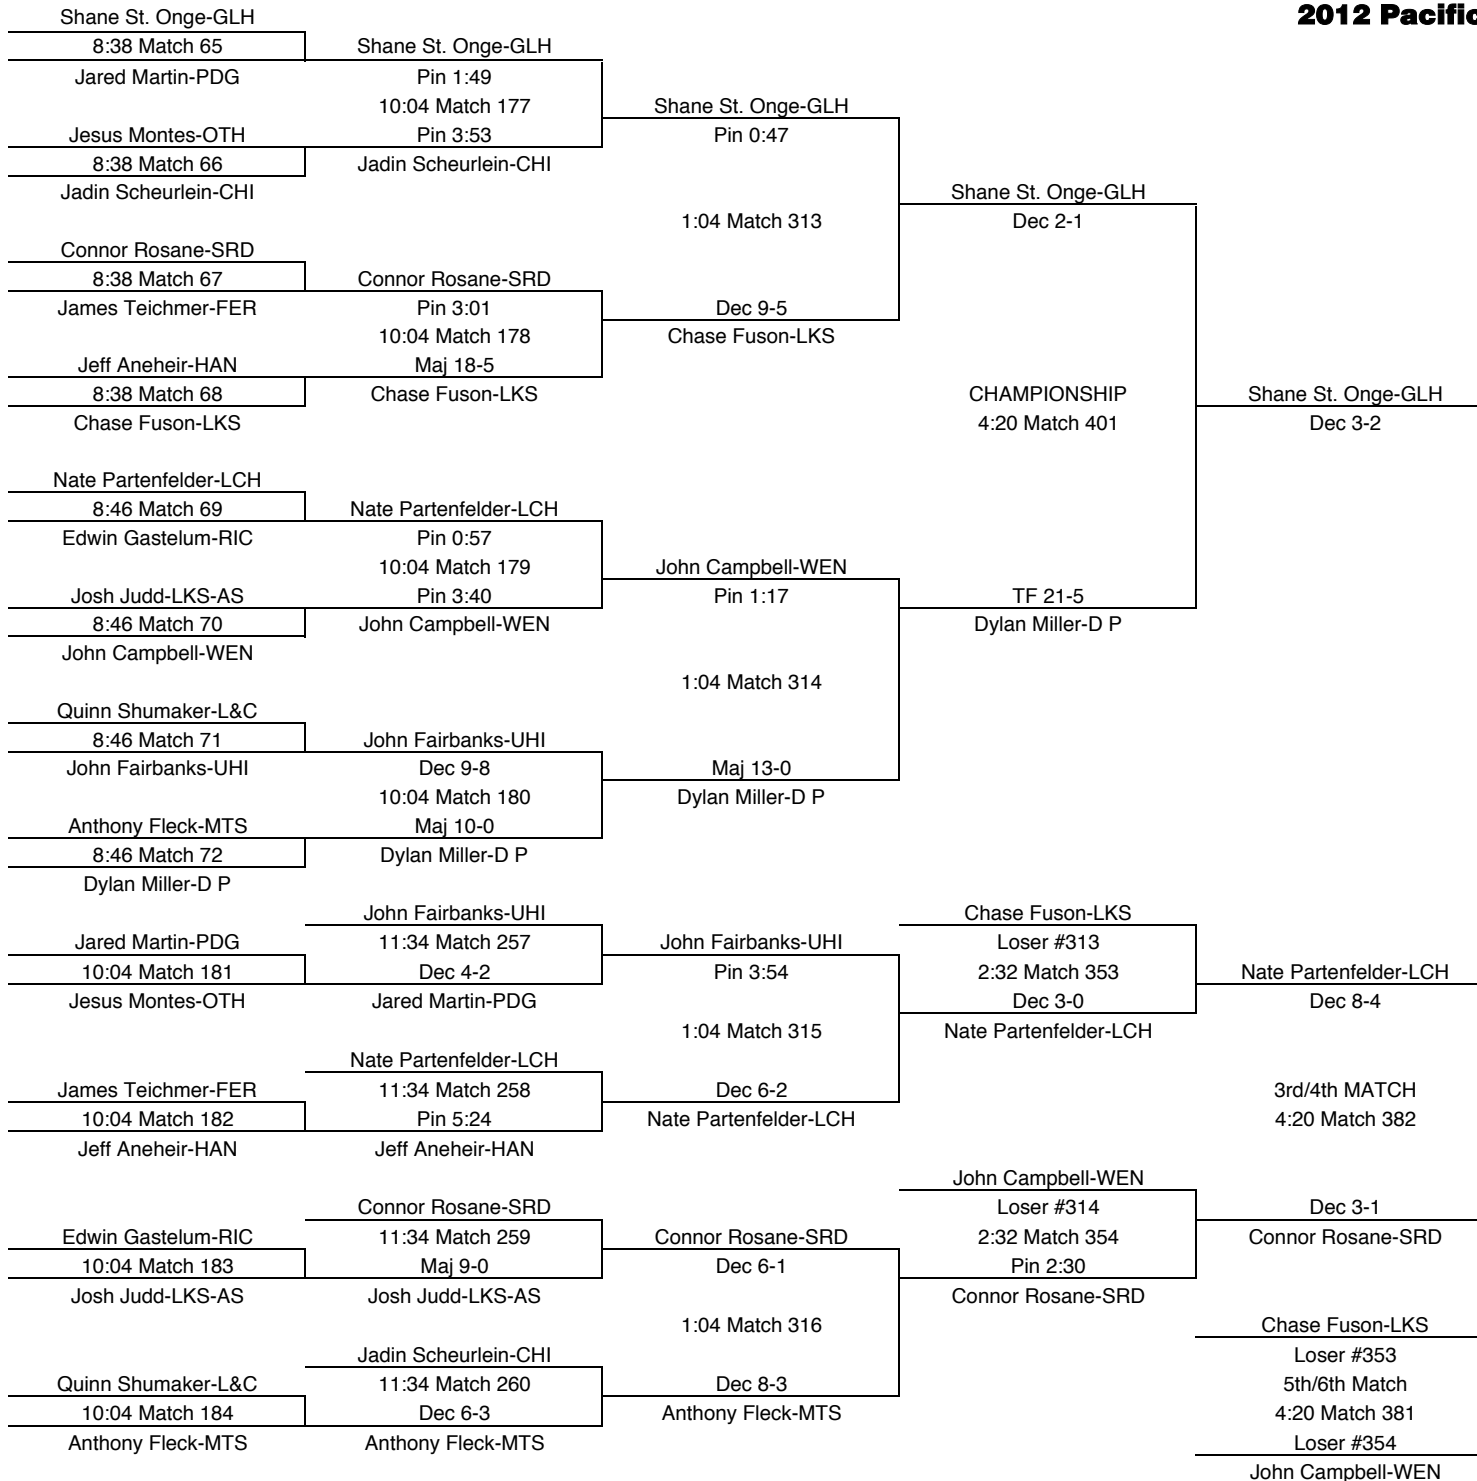

160

TEAM POINTS-160	
4	CHI-Chiawana
21.5	D P-Deer Park
0	FER-Ferris
0	FHD-Flathead
26	GLH-Glacier HS
3	HAN-Hanford
0	L&C-Lewis & Clark
16	LCH-Lake City
8	LKS-Lakeside
2	MTS-Mt. Spokane
0	N C-North Central
0	OTH-Othello
1	PDG-Pigdogs
0	RIC-Richland
0	S P-Shadle Park
16	SRD-Southridge
5	UHI-University
13	WEN-Wenatchee
0	

FINAL PLACES-160	
1st	Shane St. Onge-GLH
2nd	Dylan Miller-D P
3rd	Nate Partenfelder-LCH
4th	Connor Rosane-SRD
5th	John Campbell-WEN
6th	Chase Fuson-LKS