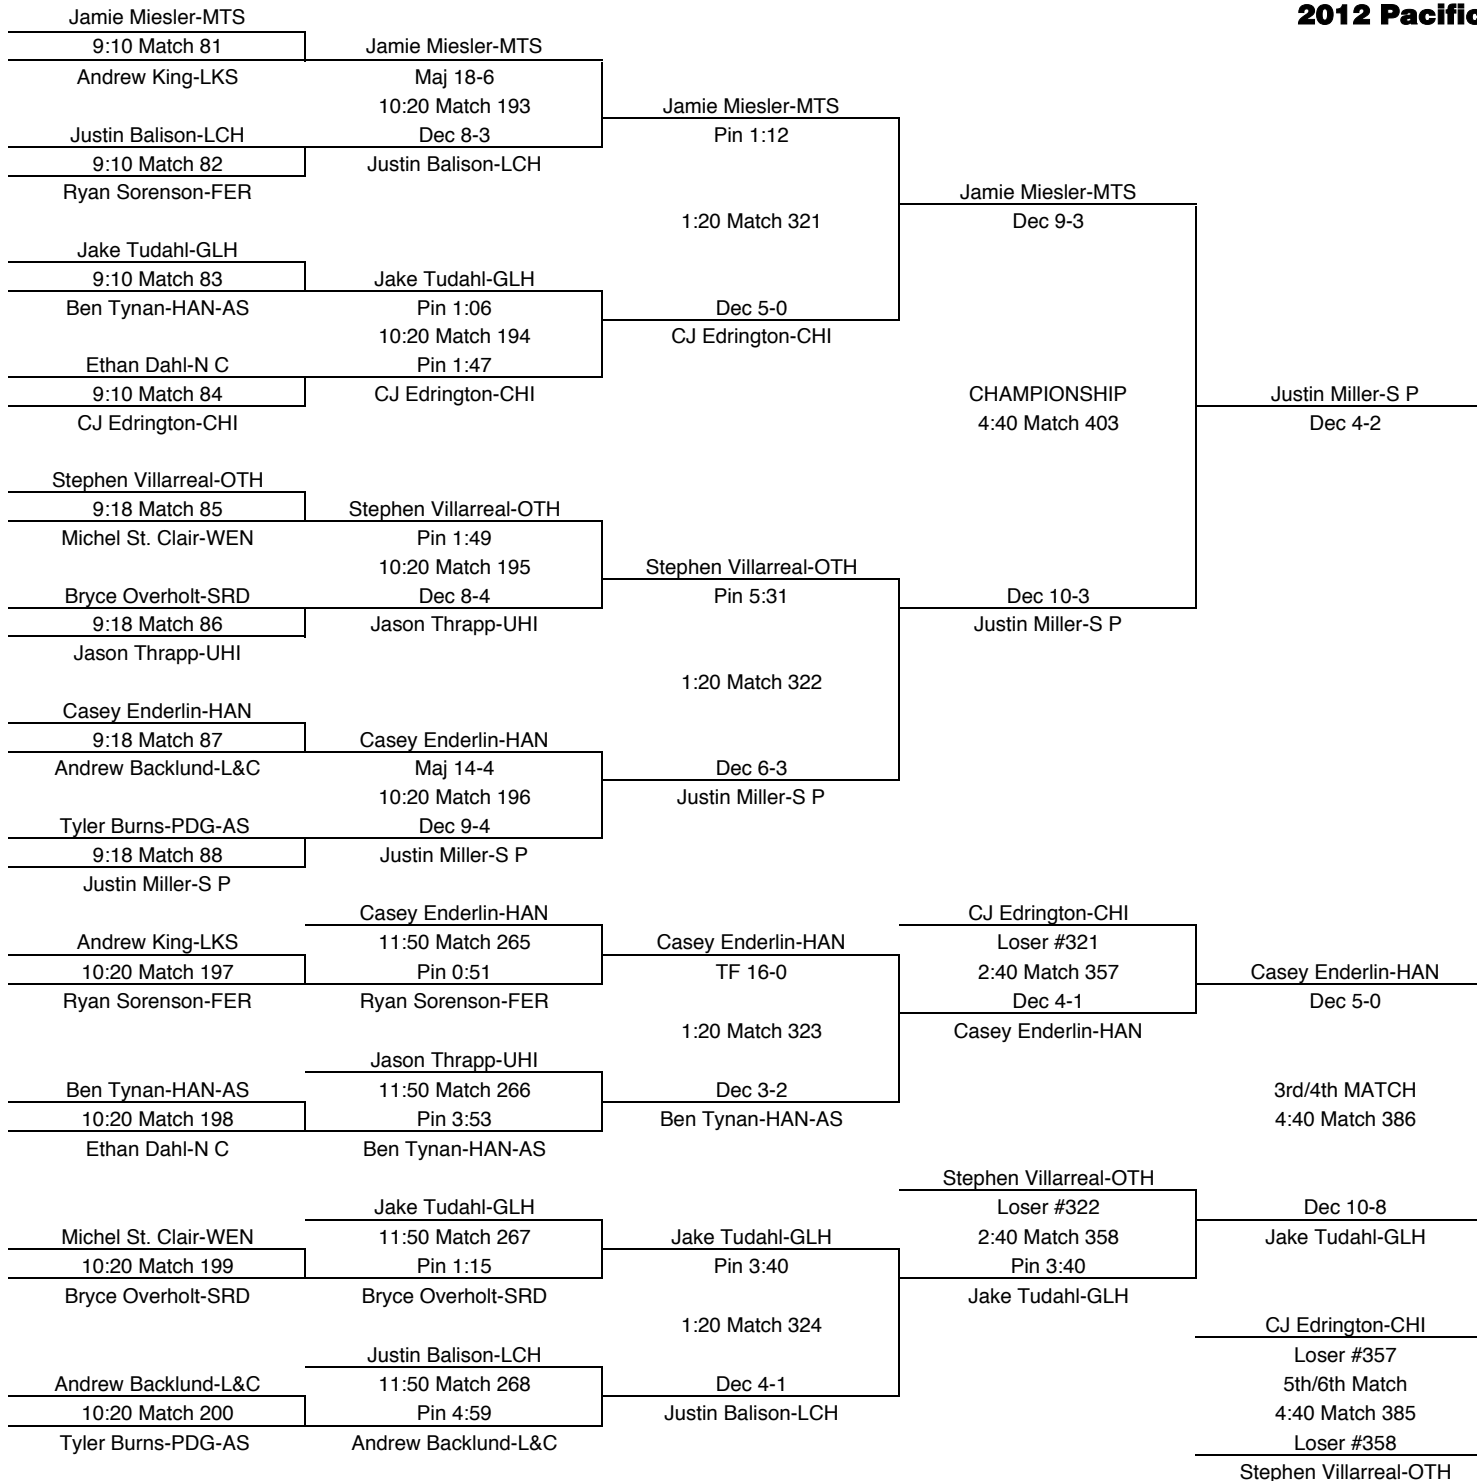

182

TEAM POINTS-182	
13	CHI-Chiawana
0	D P-Deer Park
0	FER-Ferris
0	FHD-Flathead
18	GLH-Glacier HS
16.5	HAN-Hanford
3	L&C-Lewis & Clark
3	LCH-Lake City
0	LKS-Lakeside
21	MTS-Mt. Spokane
0	N C-North Central
9	OTH-Othello
0	PDG-Pigdogs
0	RIC-Richland
22	S P-Shadle Park
3	SRD-Southridge
2	UHI-University
0	WEN-Wenatchee
0	

FINAL PLACES-182	
1st	Justin Miller-S P
2nd	Jamie Miesler-MTS
3rd	Casey Enderlin-HAN
4th	Jake Tudahl-GLH
5th	CJ Edrington-CHI
6th	Stephen Villarreal-OTH