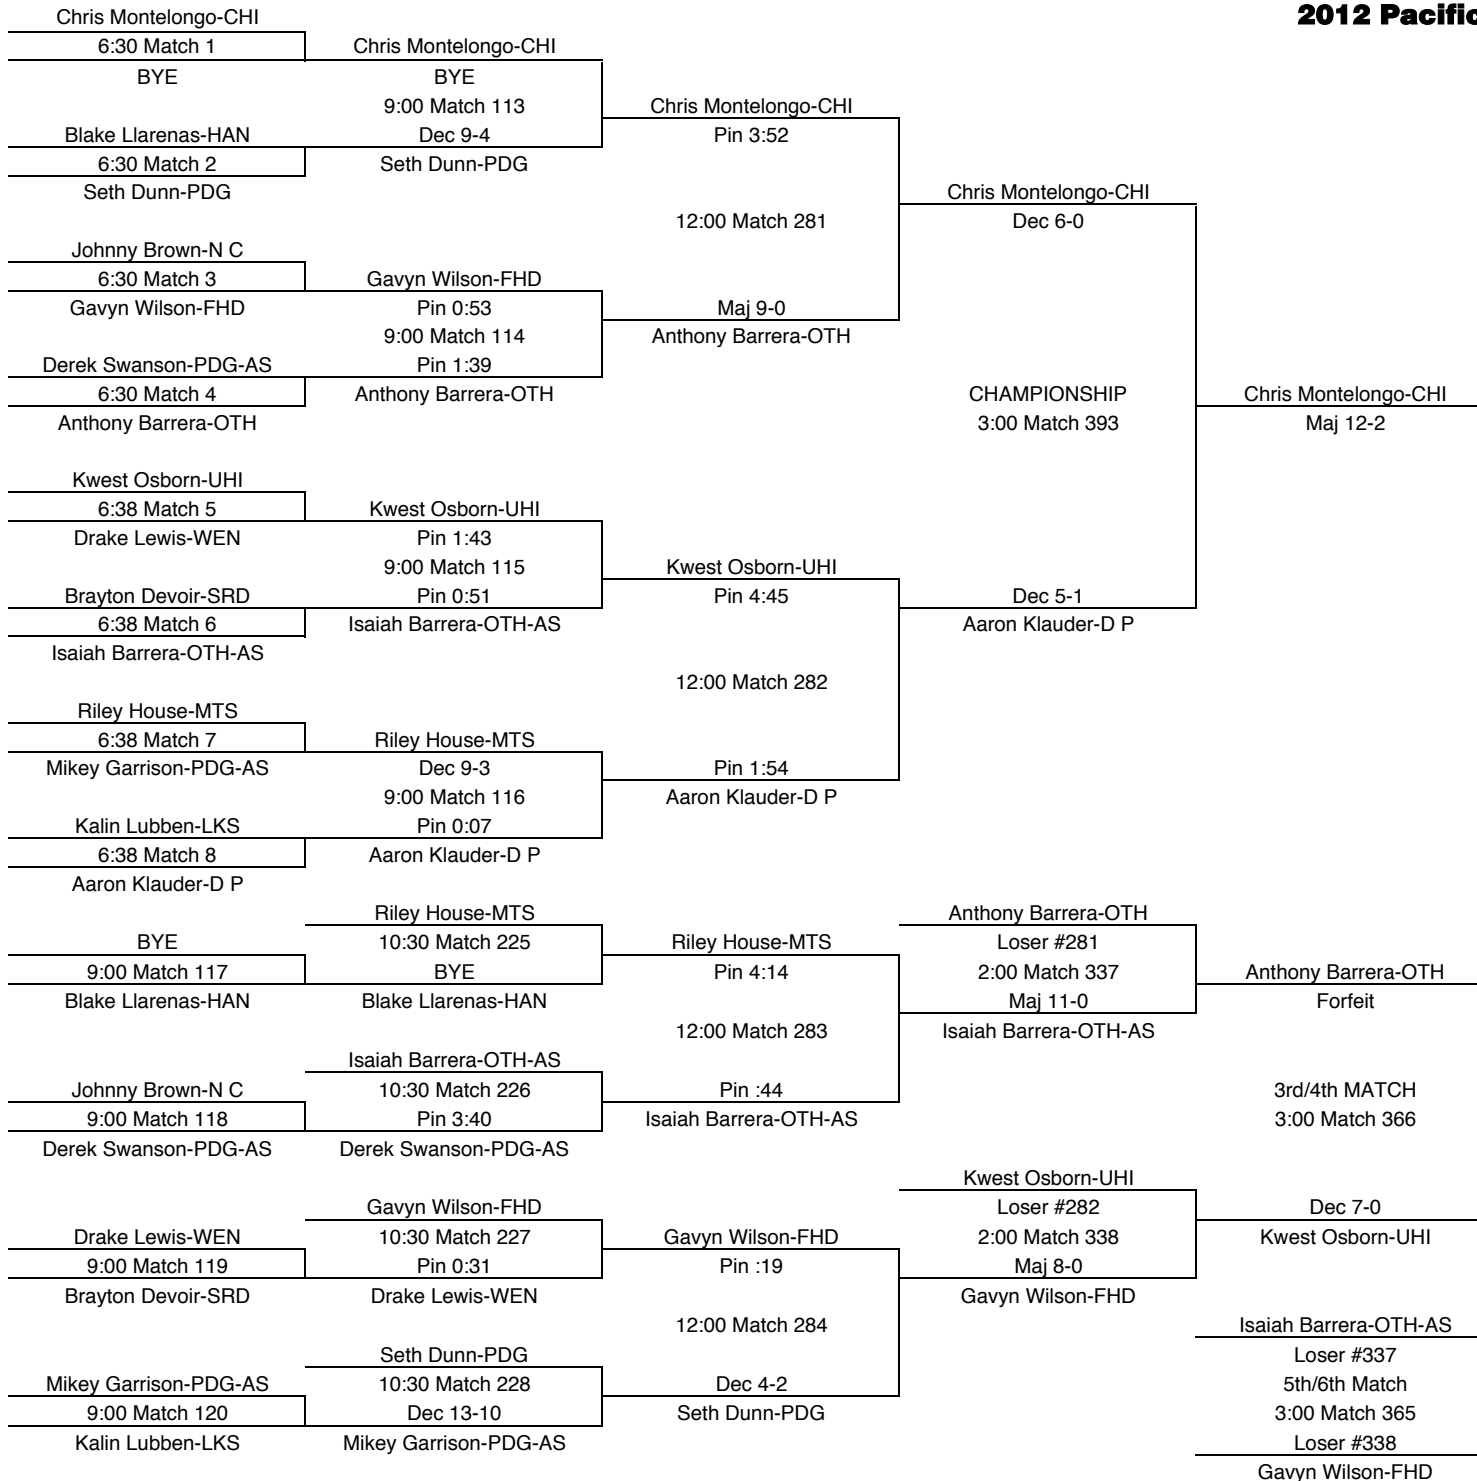

106

TEAM POINTS-106	
25	CHI-Chiawana
22	D P-Deer Park
0	FER-Ferris
12	FHD-Flathead
0	GLH-Glacier HS
1	HAN-Hanford
0	L&C-Lewis & Clark
0	LCH-Lake City
0	LKS-Lakeside
5	MTS-Mt. Spokane
0	N C-North Central
17	OTH-Othello
3	PDG-Pigdogs
0	RIC-Richland
0	S P-Shadle Park
0	SRD-Southridge
16	UHI-University
3	WEN-Wenatchee
0	