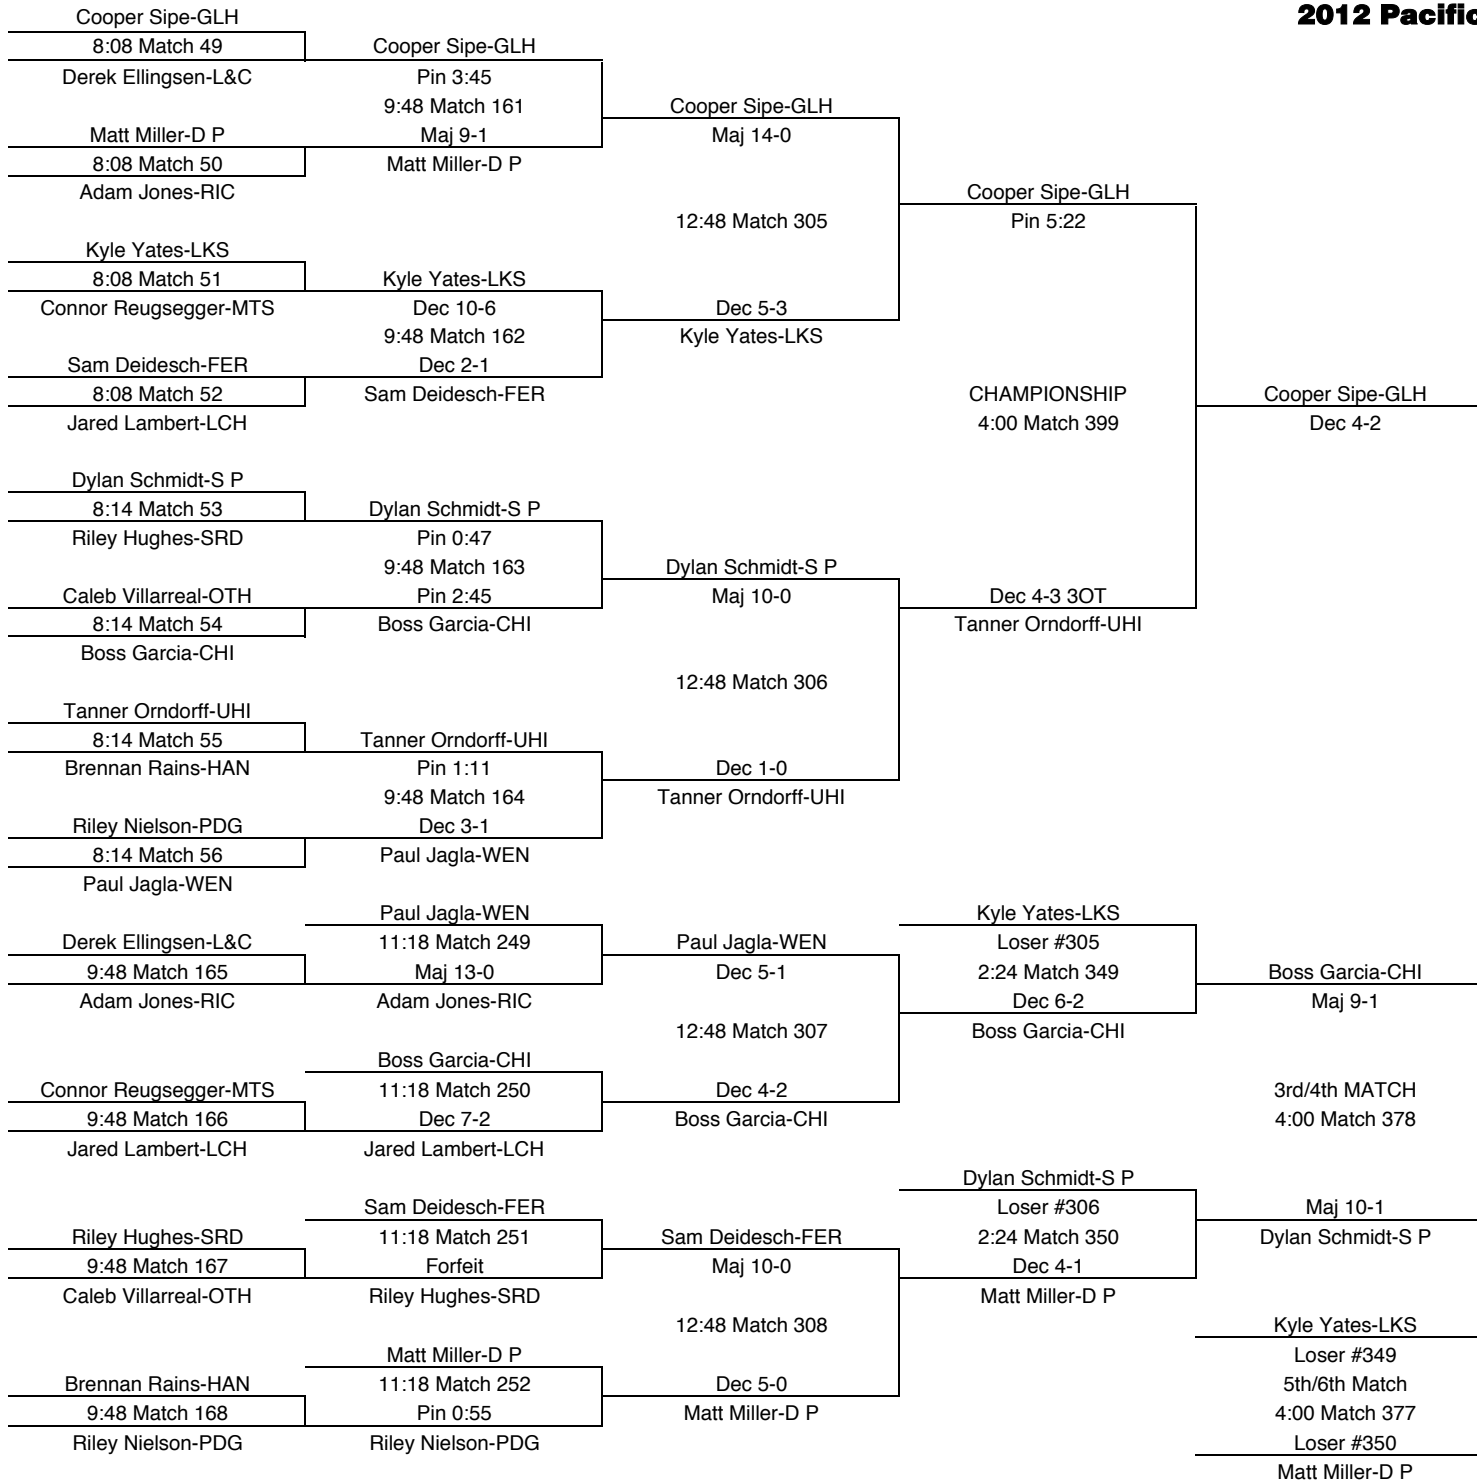

FINAL PLACES-138	
1st	Joe Grable-D P
2nd	Ryan Gabel-UHI
3rd	Sam Wilkes-MTS
4th	Zack Barber-GLH
5th	Cody Kiourkas-N C
6th	Tj Pajimola-S P

145

TEAM POINTS-145	
15	CHI-Chiawana
10	D P-Deer Park
4	FER-Ferris
0	FHD-Flathead
27	GLH-Glacier HS
0	HAN-Hanford
0	L&C-Lewis & Clark
1	LCH-Lake City
7	LKS-Lakeside
0	MTS-Mt. Spokane
0	N C-North Central
0	OTH-Othello
3	PDG-Pigdogs
2	RIC-Richland
18	S P-Shadle Park
1	SRD-Southridge
20	UHI-University
3	WEN-Wenatchee
0	