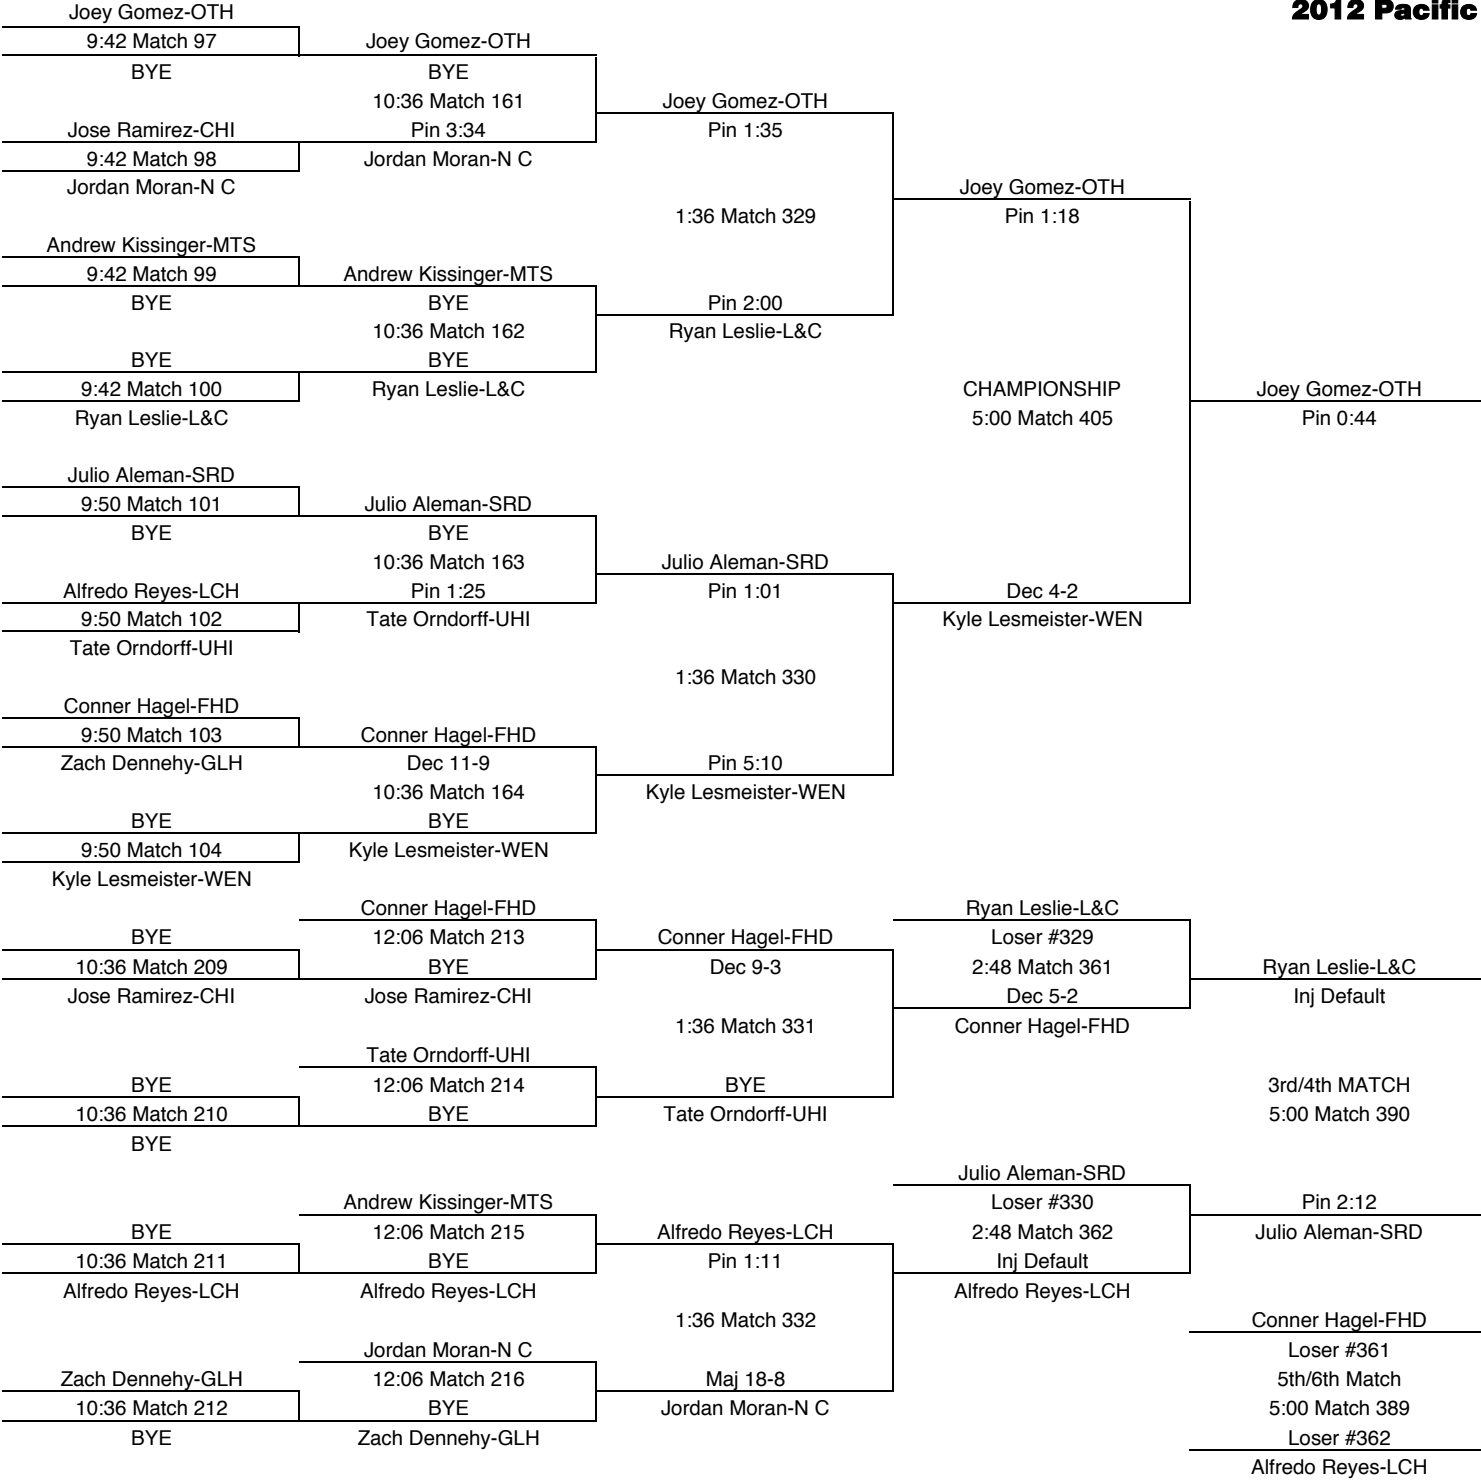

220

TEAM POINTS-220	
1	CHI-Chiawana
0	D P-Deer Park
0	FER-Ferris
7	FHD-Flathead
1	GLH-Glacier HS
0	HAN-Hanford
20	L&C-Lewis & Clark
14	LCH-Lake City
0	LKS-Lakeside
0	MTS-Mt. Spokane
6	N C-North Central
28	OTH-Othello
0	PDG-Pigdogs
0	RIC-Richland
0	S P-Shadle Park
16	SRD-Southridge
5	UHI-University
20	WEN-Wenatchee
0	
FINAL PLACES-220	
1st	Joey Gomez-OTH
2nd	Kyle Lesmeister-WEN
3rd	Ryan Leslie-L&C
4th	Julio Aleman-SRD
5th	Alfredo Reyes-LCH
6th	Conner Hagel-FHD