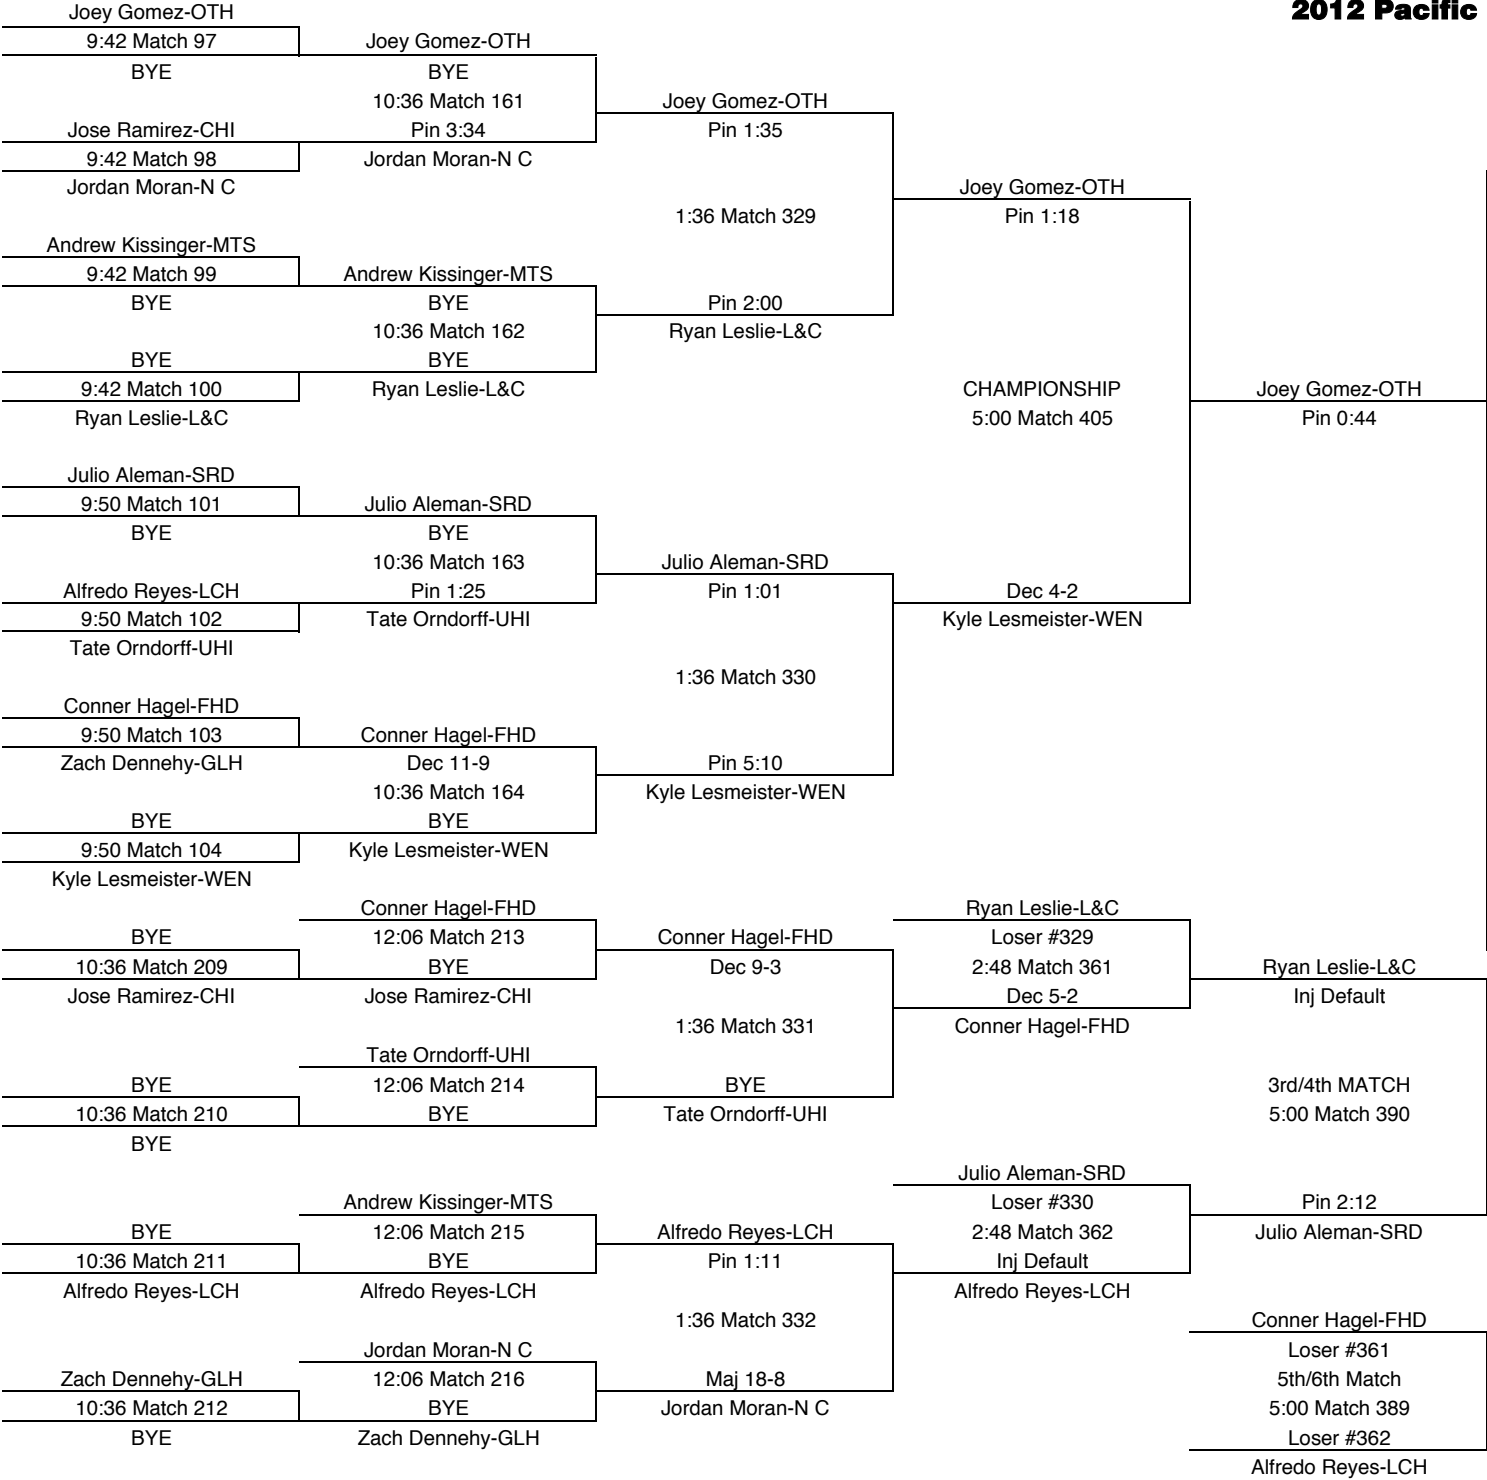

220

TEAM POINTS-220	
1	CHI-Chiawana
0	D P-Deer Park
0	FER-Ferris
7	FHD-Flathead
1	GLH-Glacier HS
0	HAN-Hanford
20	L&C-Lewis & Clark
14	LCH-Lake City
0	LKS-Lakeside
0	MTS-Mt. Spokane
6	N C-North Central
28	OTH-Othello
0	PDG-Pigdogs
0	RIC-Richland
0	S P-Shadle Park
16	SRD-Southridge
5	UHI-University
20	WEN-Wenatchee
0	

FINAL PLACES-220	
1st	Joey Gomez-OTH
2nd	Kyle Lesmeister-WEN
3rd	Ryan Leslie-L&C
4th	Julio Aleman-SRD
5th	Alfredo Reyes-LCH
6th	Conner Hagel-FHD