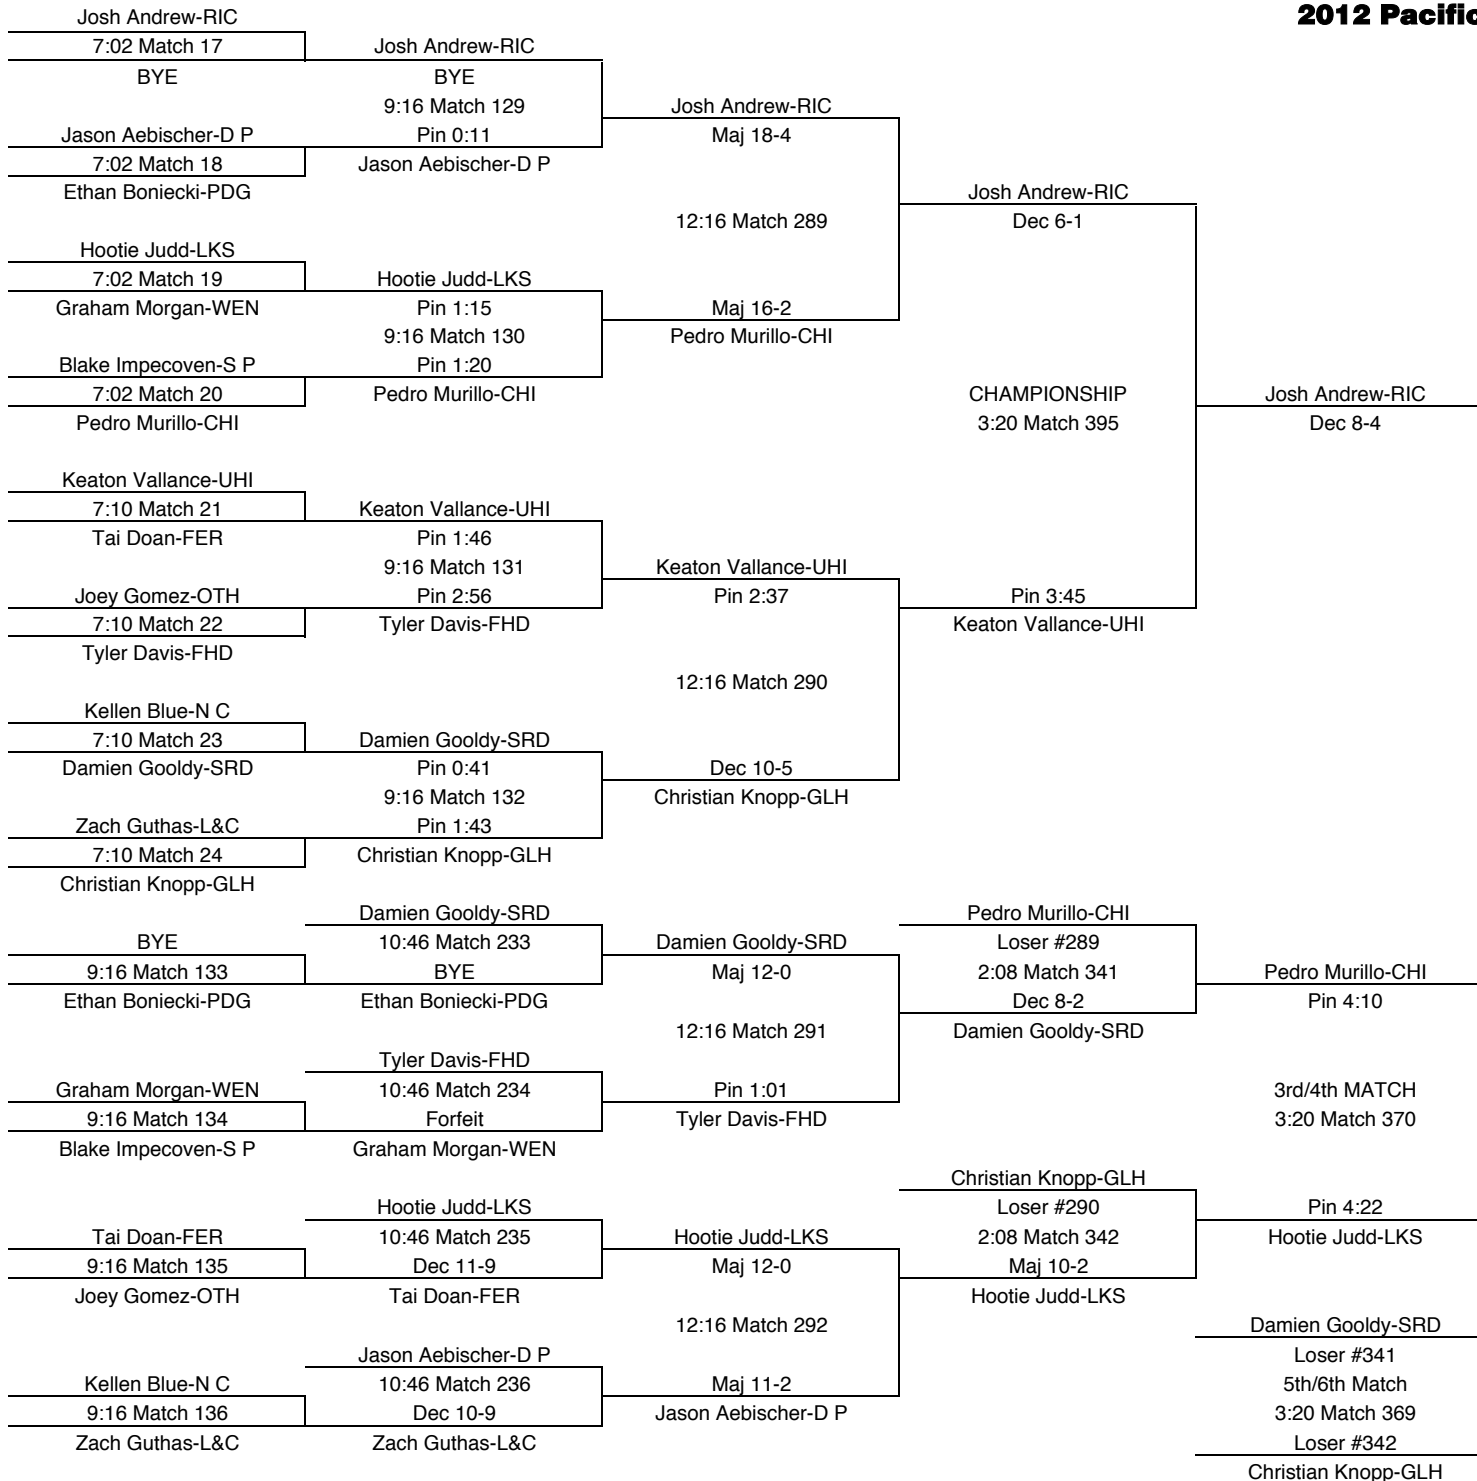

120

TEAM POINTS-120	
20	CHI-Chiawana
6	D P-Deer Park
1	FER-Ferris
7	FHD-Flathead
9	GLH-Glacier HS
0	HAN-Hanford
1	L&C-Lewis & Clark
0	LCH-Lake City
18	LKS-Lakeside
0	MTS-Mt. Spokane
0	N C-North Central
0	OTH-Othello
1	PDG-Pigdogs
23	RIC-Richland
0	S P-Shadle Park
14	SRD-Southridge
24	UHI-University
1	WEN-Wenatchee
0	

FINAL PLACES-120	
1st	Josh Andrew-RIC
2nd	Keaton Vallance-UHI
3rd	Pedro Murillo-CHI
4th	Hootie Judd-LKS
5th	Damien Gooldy-SRD
6th	Christian Knopp-GLH