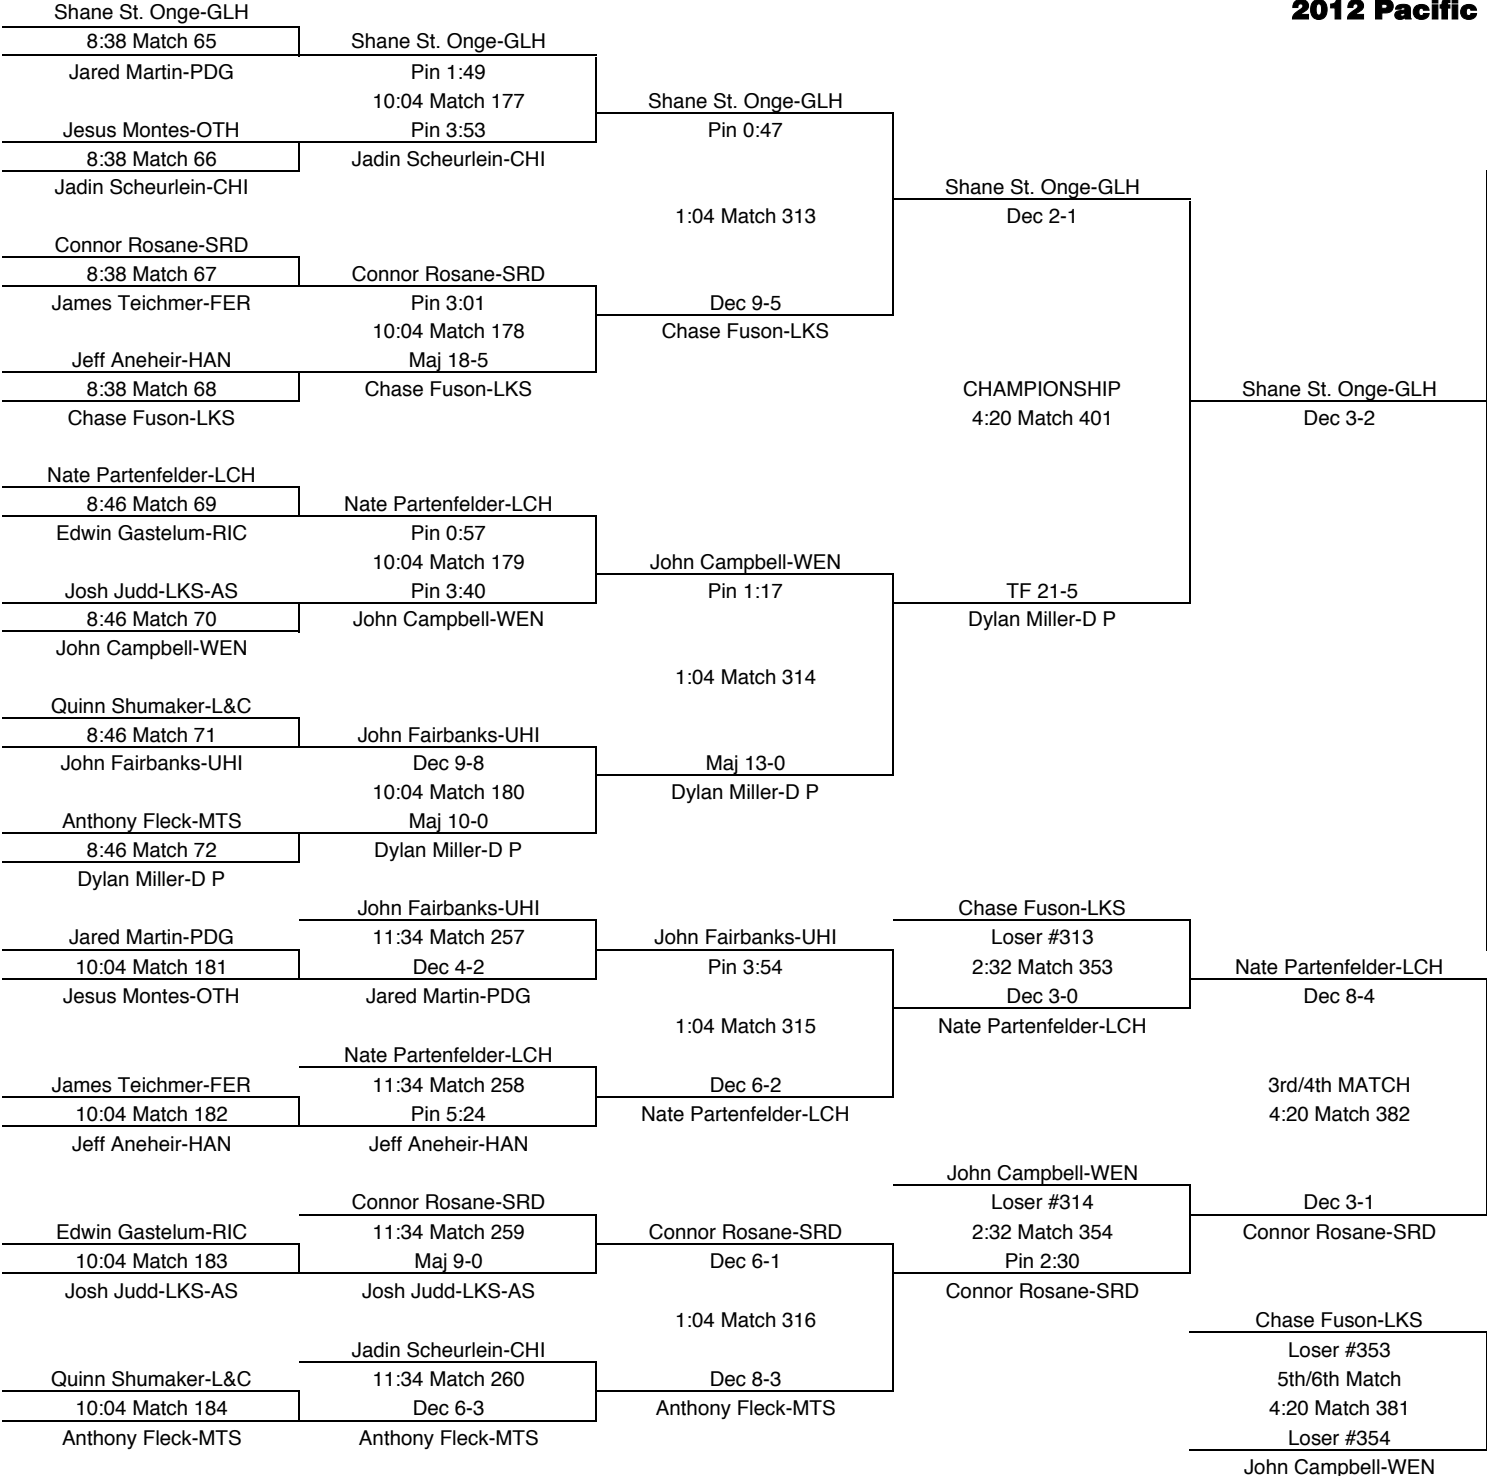

160

TEAM POINTS-160	
4	CHI-Chiawana
21.5	D P-Deer Park
0	FER-Ferris
0	FHD-Flathead
26	GLH-Glacier HS
3	HAN-Hanford
0	L&C-Lewis & Clark
16	LCH-Lake City
8	LKS-Lakeside
2	MTS-Mt. Spokane
0	N C-North Central
0	OTH-Othello
1	PDG-Pigdogs
0	RIC-Richland
0	S P-Shadle Park
16	SRD-Southridge
5	UHI-University
13	WEN-Wenatchee
0	

FINAL PLACES-160	
1st	Shane St. Onge-G LH
2nd	Dylan Miller-D P
3rd	Nate Partenfelder-LCH
4th	Connor Rosane-SRD
5th	John Campbell-WEN
6th	Chase Fuson-LKS