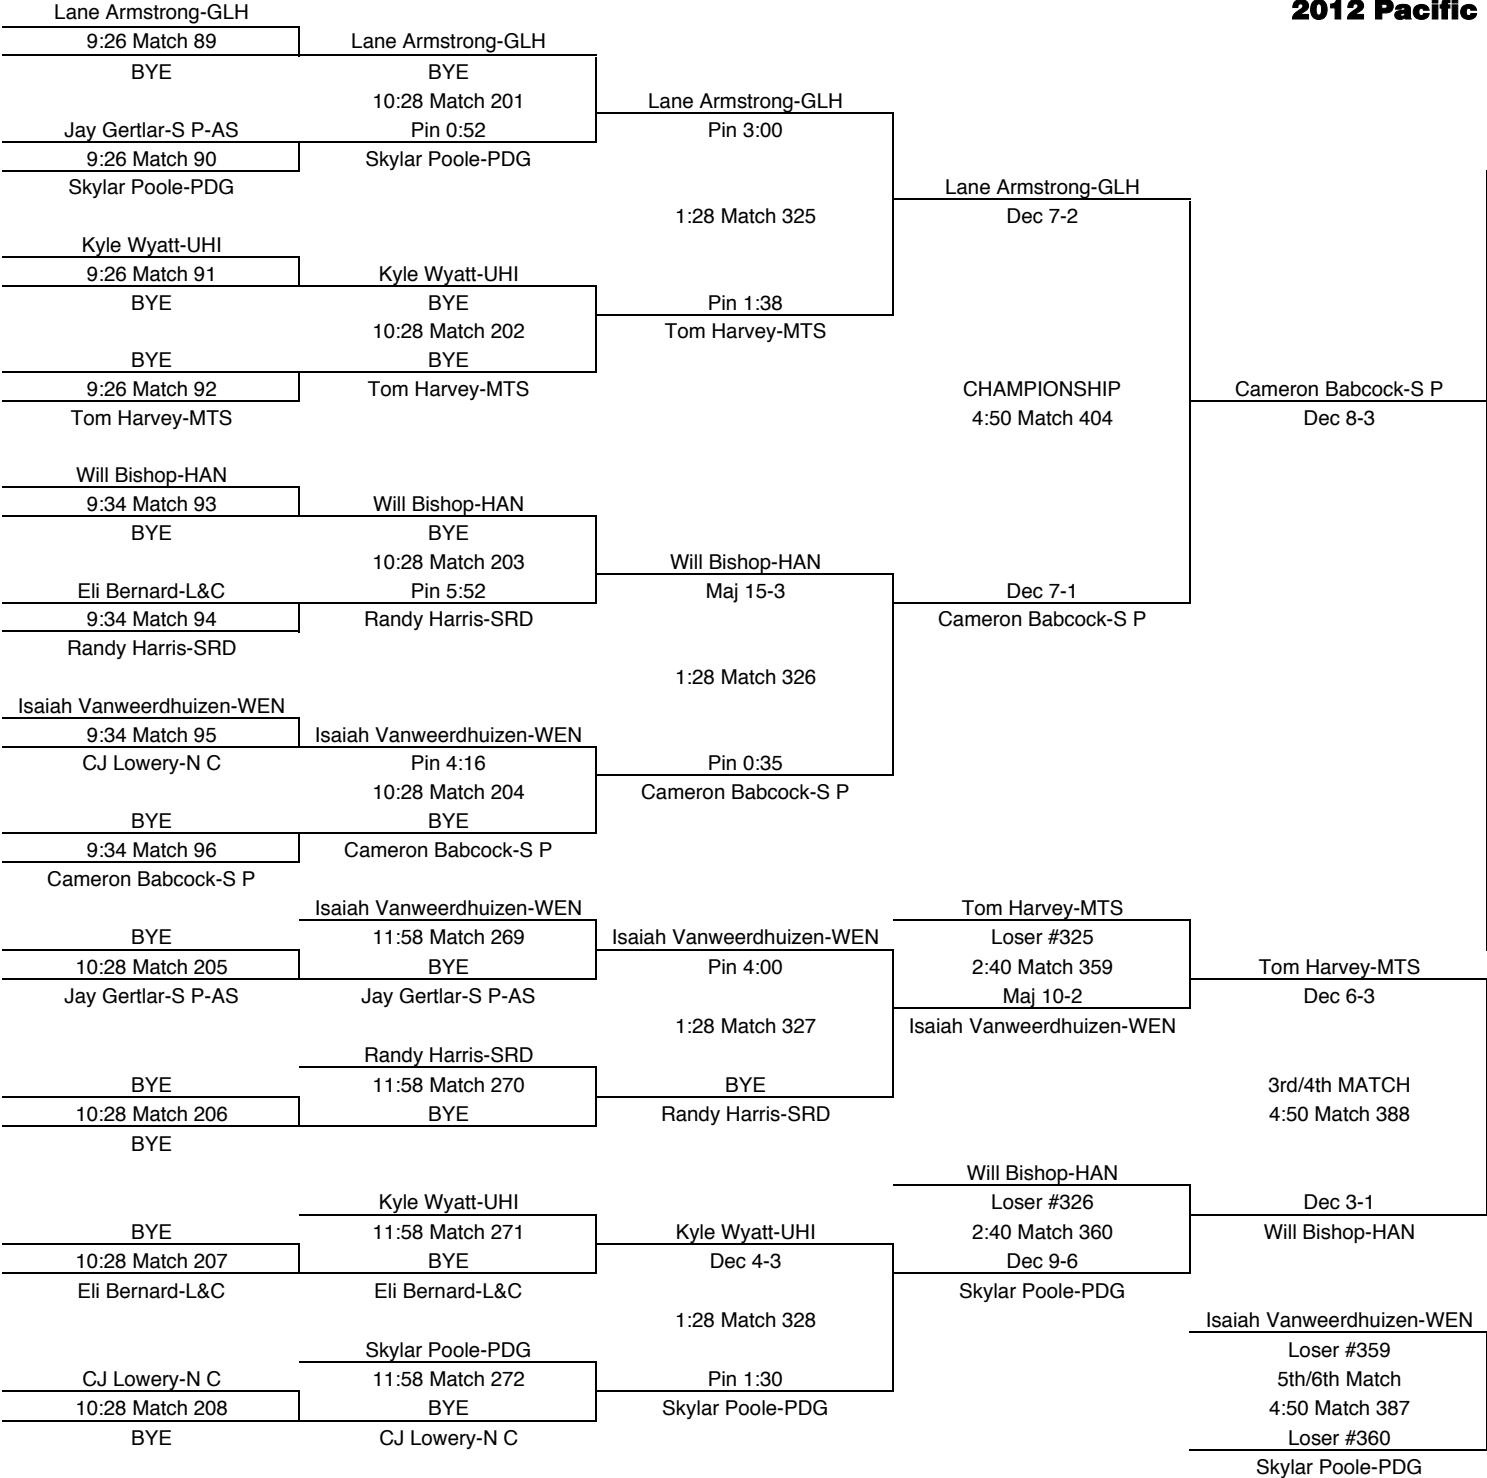

195

TEAM POINTS-195	
0	CHI-Chiawana
0	D P-Deer Park
0	FER-Ferris
0	FHD-Flathead
20	GLH-Glacier HS
15	HAN-Hanford
1	L&C-Lewis & Clark
0	LCH-Lake City
0	LKS-Lakeside
14	MTS-Mt. Spokane
0	N C-North Central
0	OTH-Othello
15	PDG-Pigdogs
0	RIC-Richland
24	S P-Shadle Park
5	SRD-Southridge
1	UHI-University
12	WEN-Wenatchee
0	

FINAL PLACES-195	
1st	Cameron Babcock-S P
2nd	Lane Armstrong-GLH
3rd	Will Bishop-HAN
4th	Tom Harvey-MTS
5th	Skylar Poole-PDG
6th	Isaiah Vanweerdhuizen-WEN