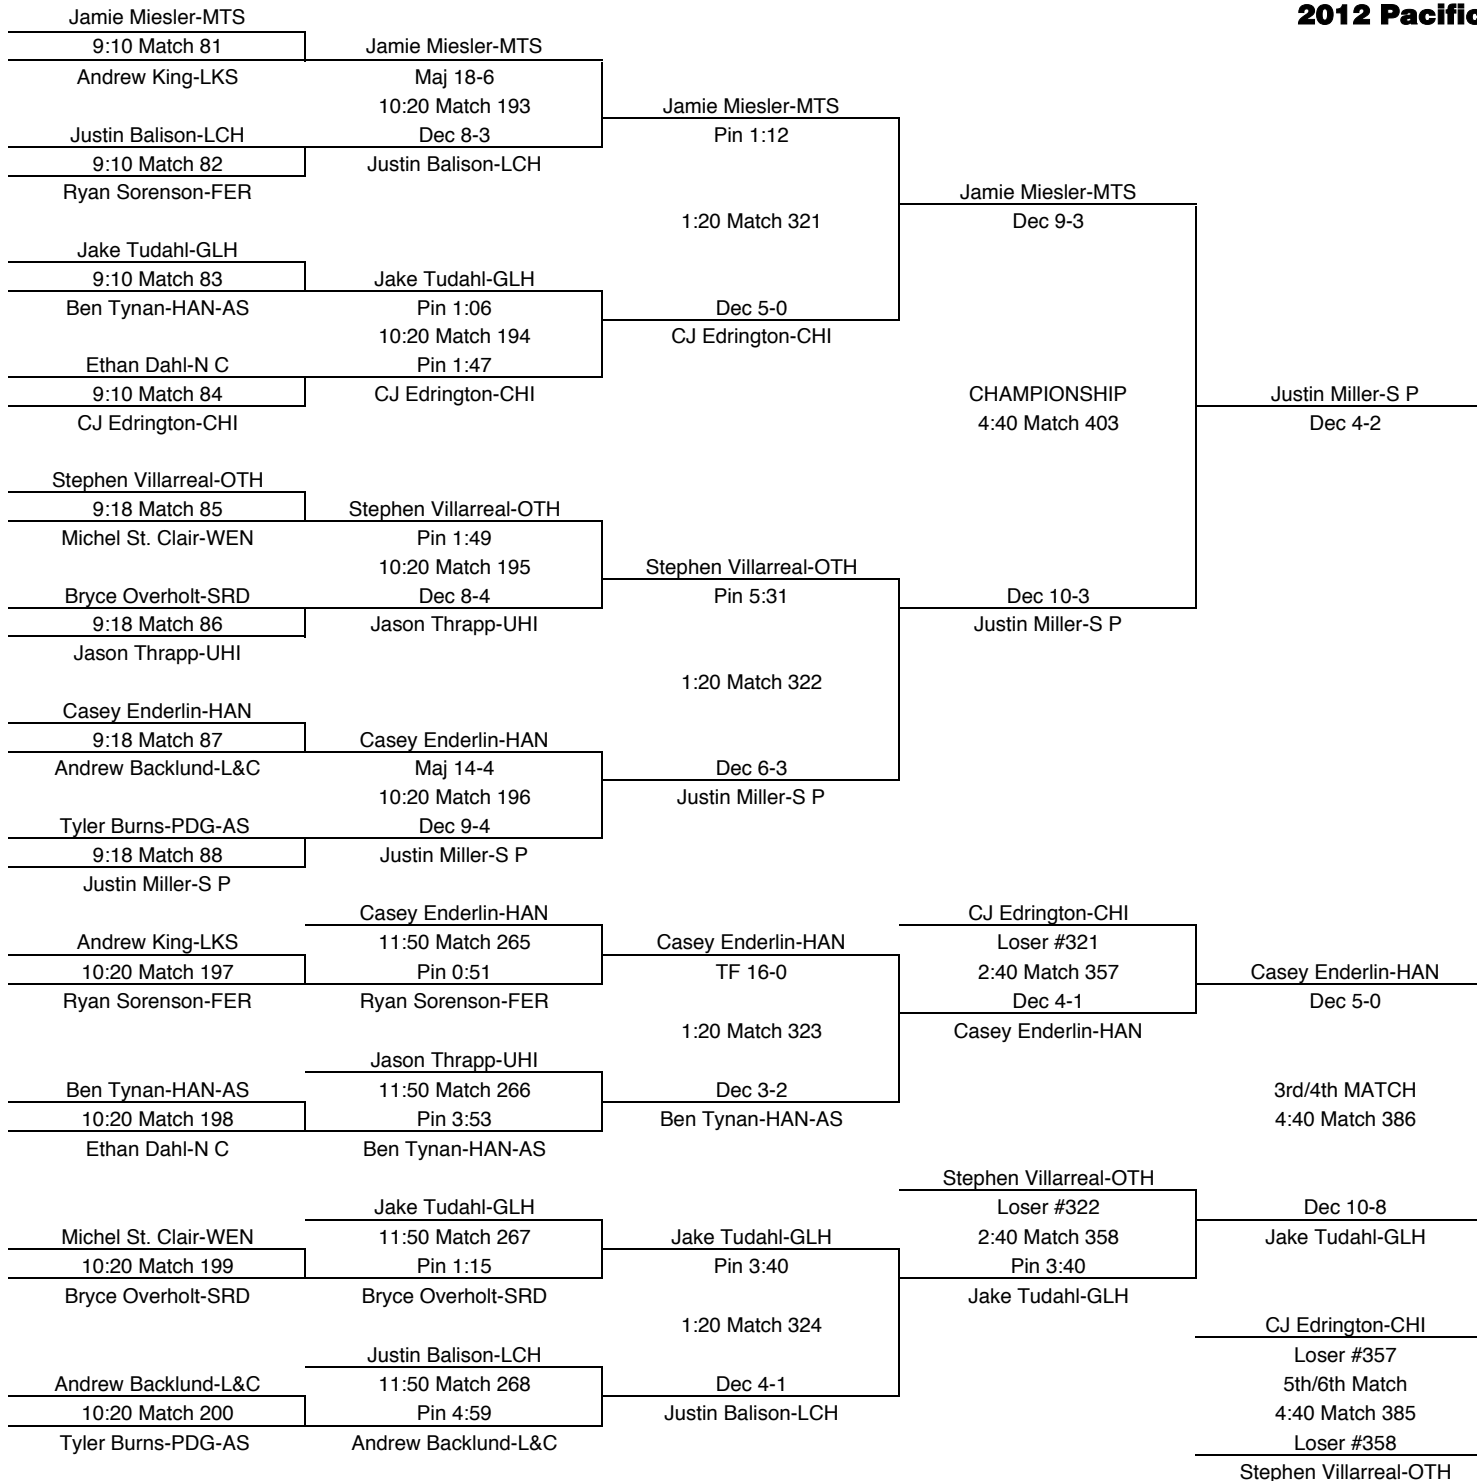

182

TEAM POINTS-182	
13	CHI-Chiawana
0	D P-Deer Park
0	FER-Ferris
0	FHD-Flathead
18	GLH-Glacier HS
16.5	HAN-Hanford
3	L&C-Lewis & Clark
3	LCH-Lake City
0	LKS-Lakeside
21	MTS-Mt. Spokane
0	N C-North Central
9	OTH-Othello
0	PDG-Pigdogs
0	RIC-Richland
22	S P-Shadle Park
3	SRD-Southridge
2	UHI-University
0	WEN-Wenatchee
0	
FINAL PLACES-182	
1st	Justin Miller-S P
2nd	Jamie Miesler-MTS
3rd	Casey Enderlin-HAN
4th	Jake Tudahl-GLH
5th	CJ Edrington-CHI
6th	Stephen Villarreal-OTH