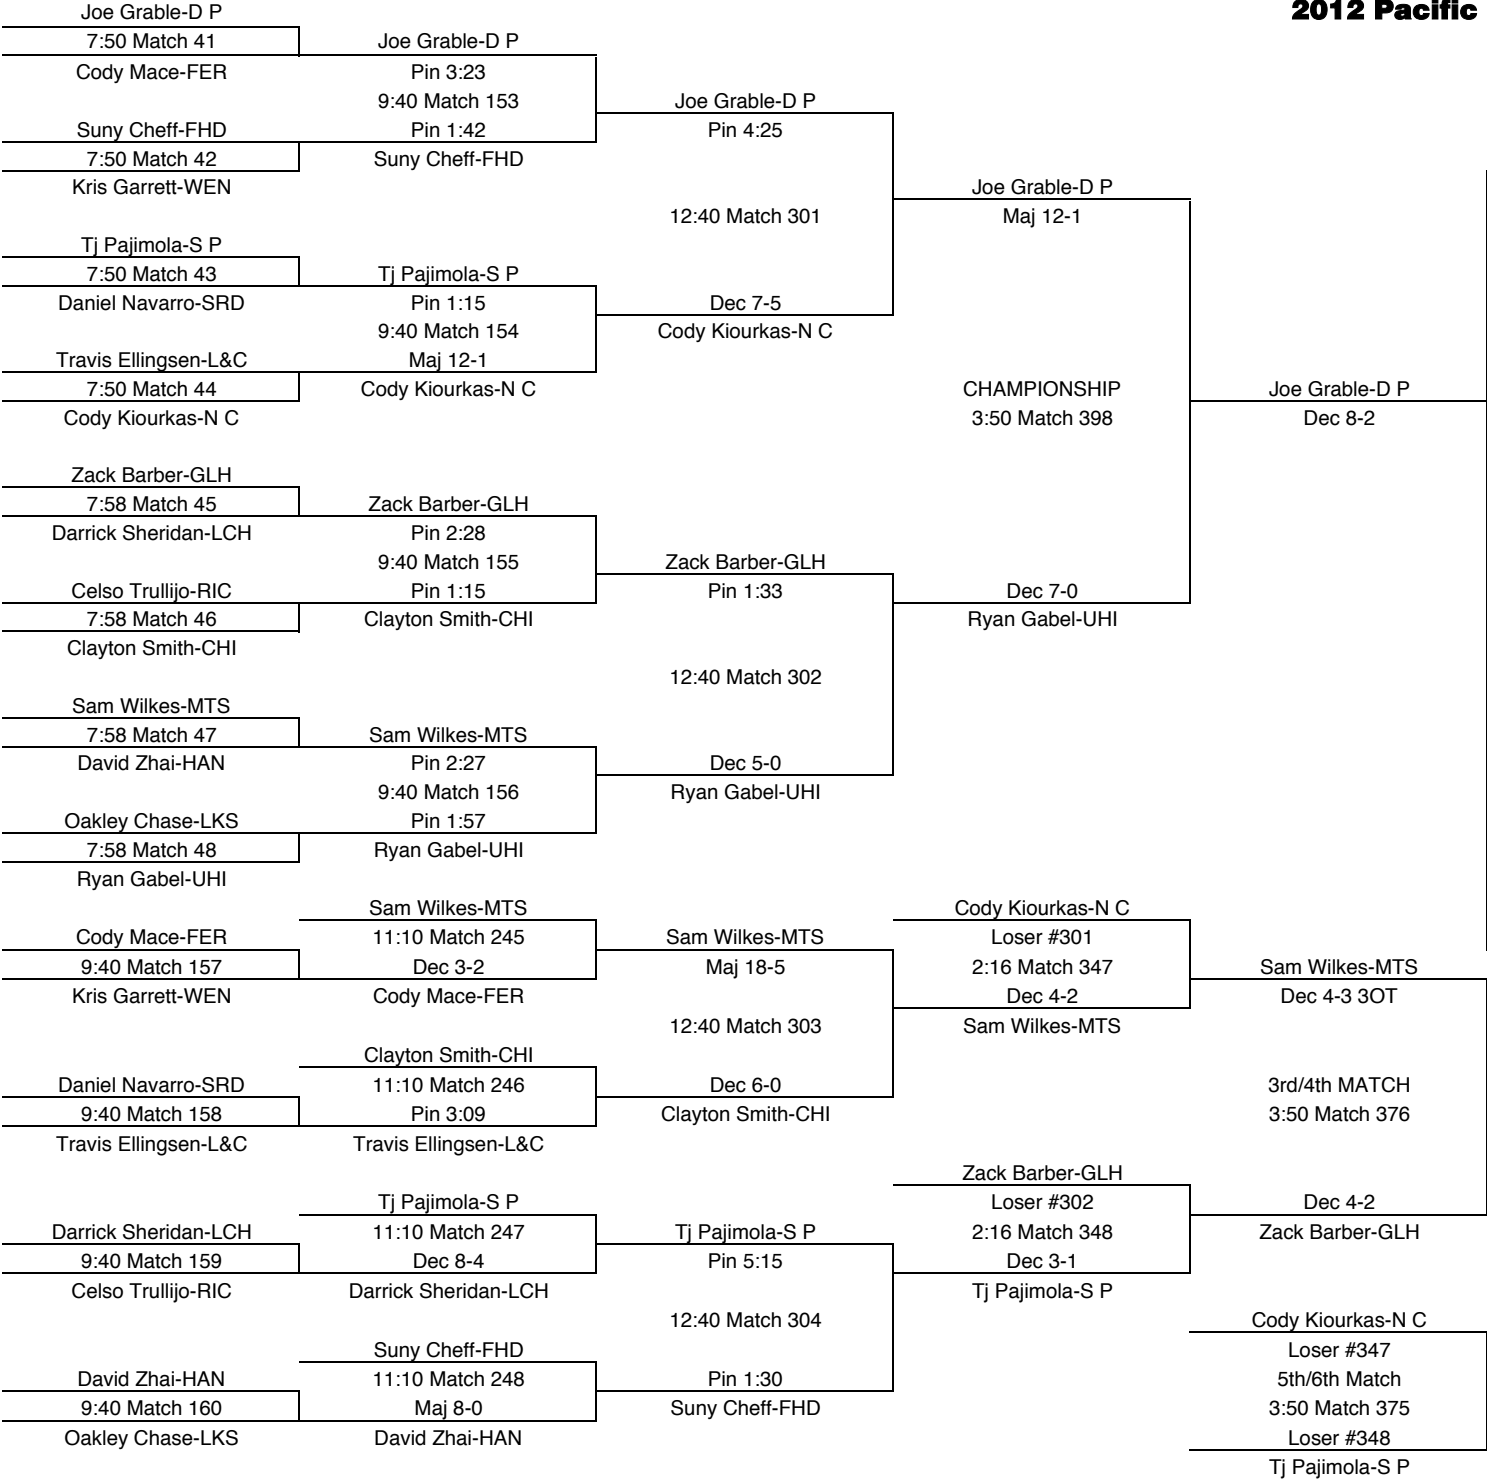

138

TEAM POINTS-138	
5	CHI-Chiawana
27	D P-Deer Park
1	FER-Ferris
7	FHD-Flathead
16	GLH-Glacier HS
2	HAN-Hanford
3	L&C-Lewis & Clark
1	LCH-Lake City
0	LKS-Lakeside
17	MTS-Mt. Spokane
12	N C-North Central
0	OTH-Othello
0	PDG-Pigdogs
0	RIC-Richland
11	S P-Shadle Park
0	SRD-Southridge
20	UHI-University
0	WEN-Wenatchee
0	

FINAL PLACES-138	
1st	Joe Grable-D P
2nd	Ryan Gabel-UHI
3rd	Sam Wilkes-MTS
4th	Zack Barber-GLH
5th	Cody Kiourkas-N C
6th	Tj Pajimola-S P