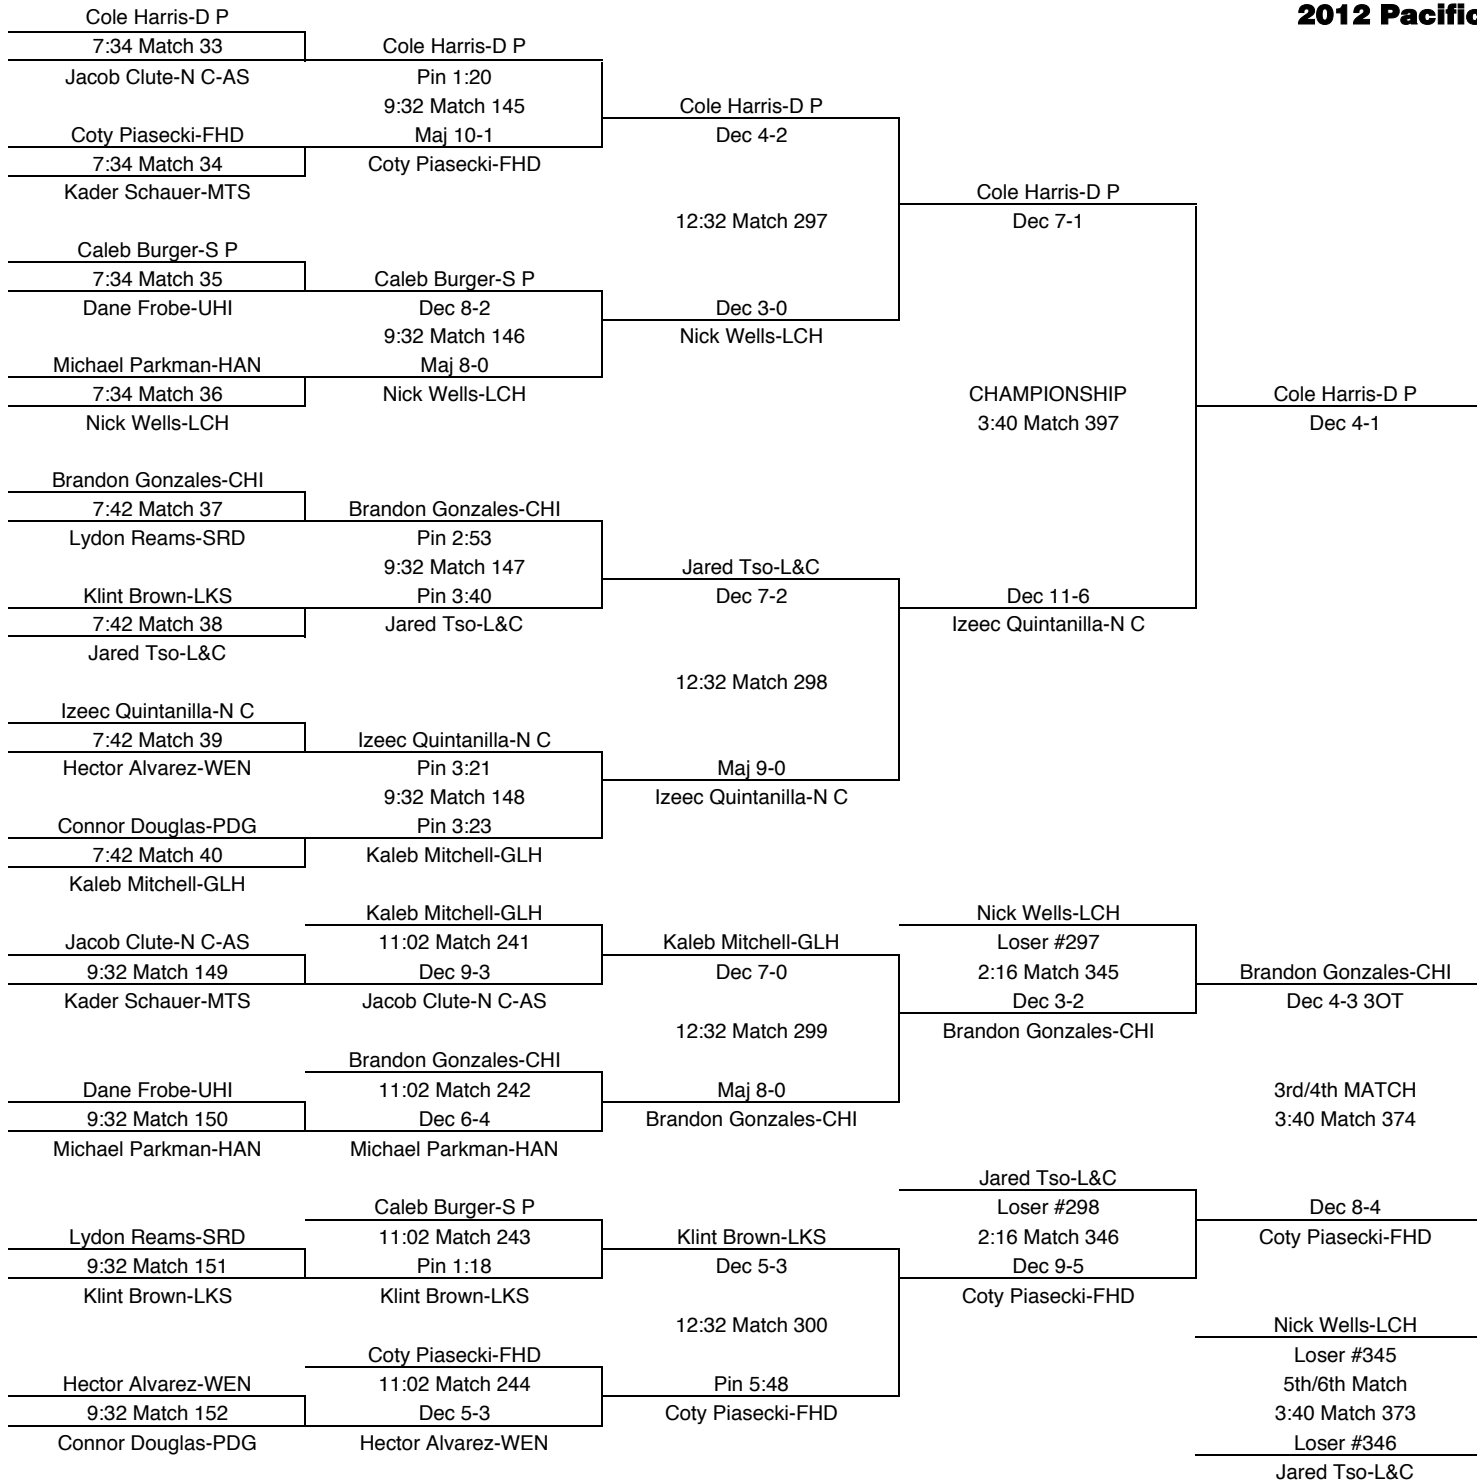

132

TEAM POINTS-132	
15	CHI-Chiawana
24	D P-Deer Park
0	FER-Ferris
17	FHD-Flathead
5	GLH-Glacier HS
1	HAN-Hanford
11	L&C-Lewis & Clark
8	LCH-Lake City
4	LKS-Lakeside
0	MTS-Mt. Spokane
21	N C-North Central
0	OTH-Othello
0	PDG-Pigdogs
0	RIC-Richland
2	S P-Shadle Park
0	SRD-Southridge
0	UHI-University
1	WEN-Wenatchee
0	

FINAL PLACES-132	
1st	Cole Harris-D P
2nd	Izeec Quintanilla-N C
3rd	Coty Piasecki-FHD
4th	Brandon Gonzales-CHI
5th	Jared Tso-L&C
6th	Nick Wells-LCH