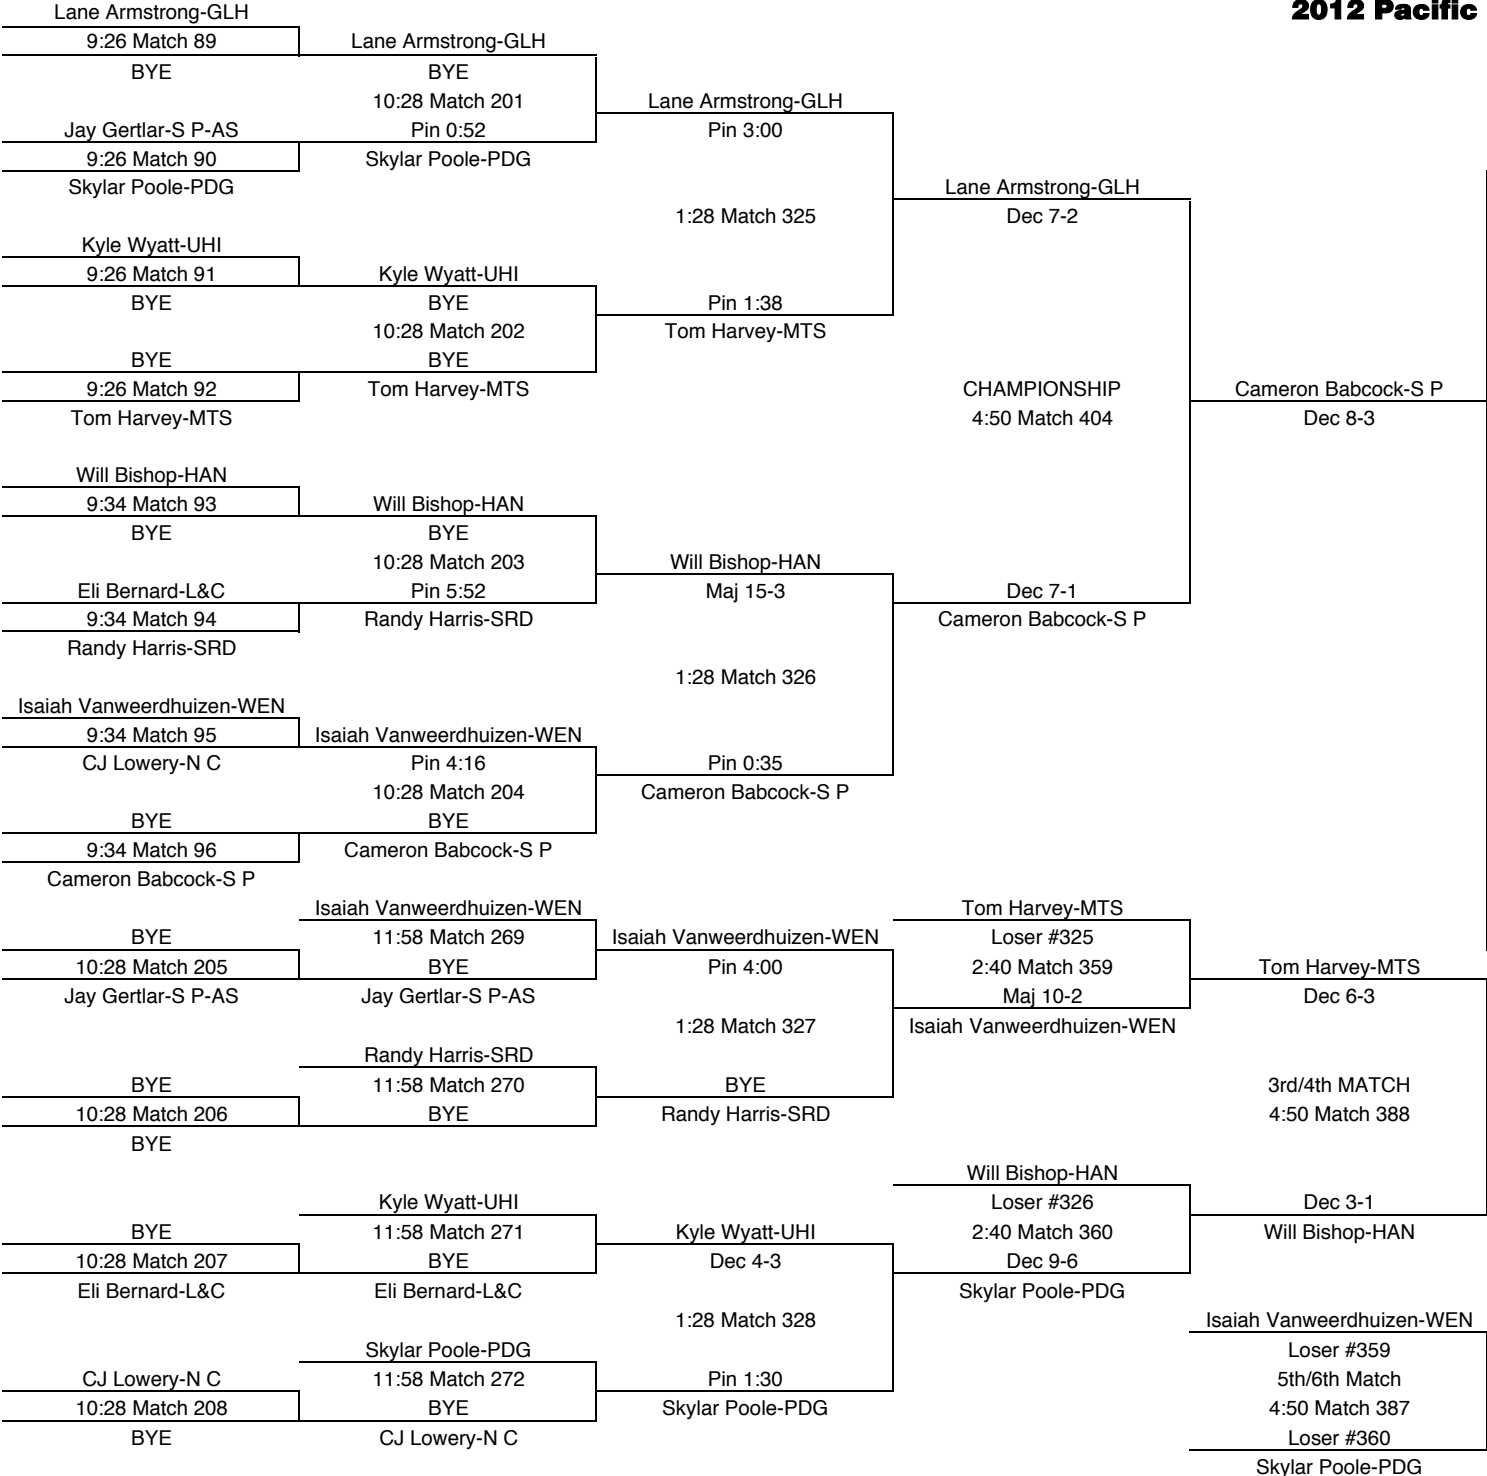

195

TEAM POINTS-195	
0	CHI-Chiawana
0	D P-Deer Park
0	FER-Ferris
0	FHD-Flathead
20	GLH-Glacier HS
15	HAN-Hanford
1	L&C-Lewis & Clark
0	LCH-Lake City
0	LKS-Lakeside
14	MTS-Mt. Spokane
0	N C-North Central
0	OTH-Othello
15	PDG-Pigdogs
0	RIC-Richland
24	S P-Shadle Park
5	SRD-Southridge
1	UHI-University
12	WEN-Wenatchee
0	

FINAL PLACES-195	
1st	Cameron Babcock-S P
2nd	Lane Armstrong-GLH
3rd	Will Bishop-HAN
4th	Tom Harvey-MTS
5th	Skylar Poole-PDG
6th	Isaiah Vanweerdhuizen-WEN