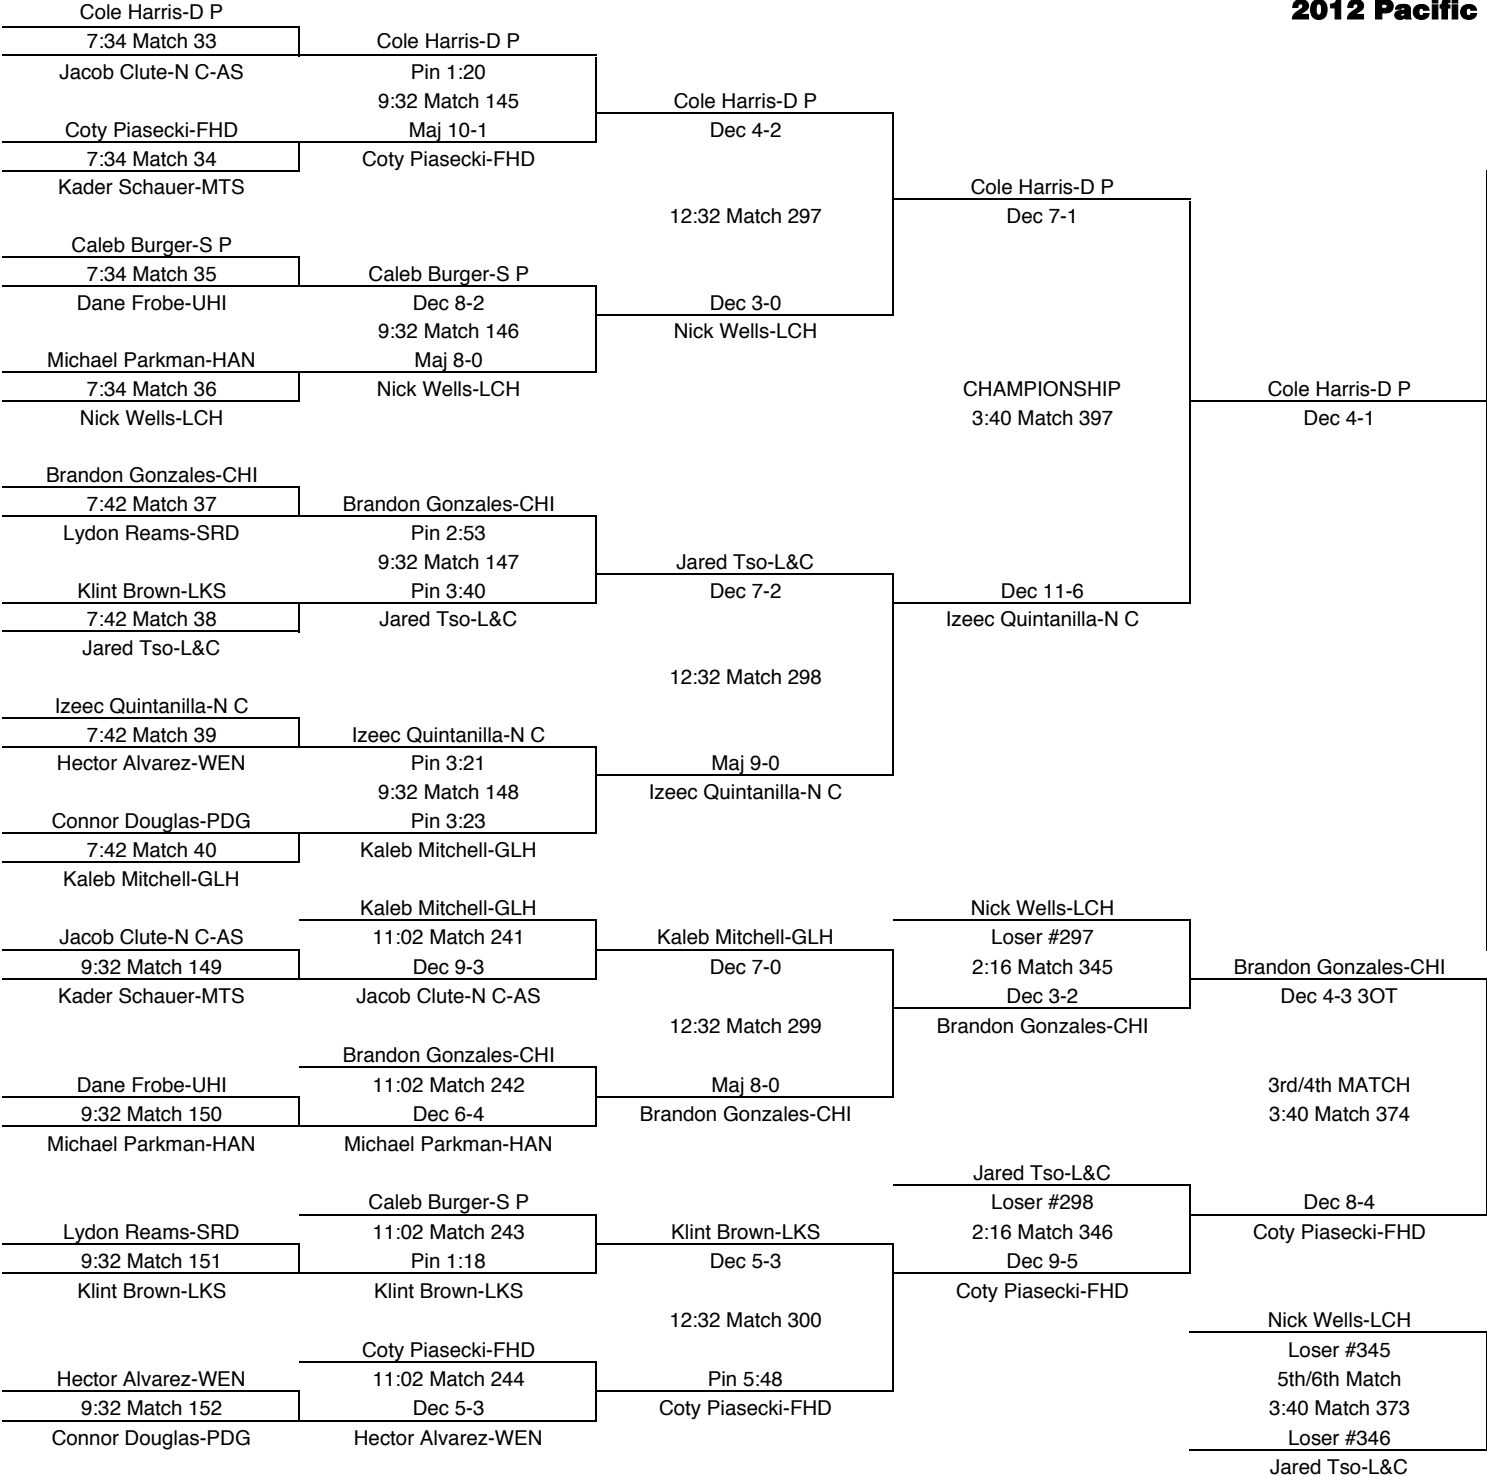

132

TEAM POINTS-132	
15	CHI-Chiawana
24	D P-Deer Park
0	FER-Ferris
17	FHD-Flathead
5	GLH-Glacier HS
1	HAN-Hanford
11	L&C-Lewis & Clark
8	LCH-Lake City
4	LKS-Lakeside
0	MTS-Mt. Spokane
21	N C-North Central
0	OTH-Othello
0	PDG-Pigdogs
0	RIC-Richland
2	S P-Shadle Park
0	SRD-Southridge
0	UHI-University
1	WEN-Wenatchee
0	

FINAL PLACES-132	
1st	Cole Harris-D P
2nd	Izeec Quintanilla-N C
3rd	Coty Piasecki-FHD
4th	Brandon Gonzales-CHI
5th	Jared Tso-L&C
6th	Nick Wells-LCH