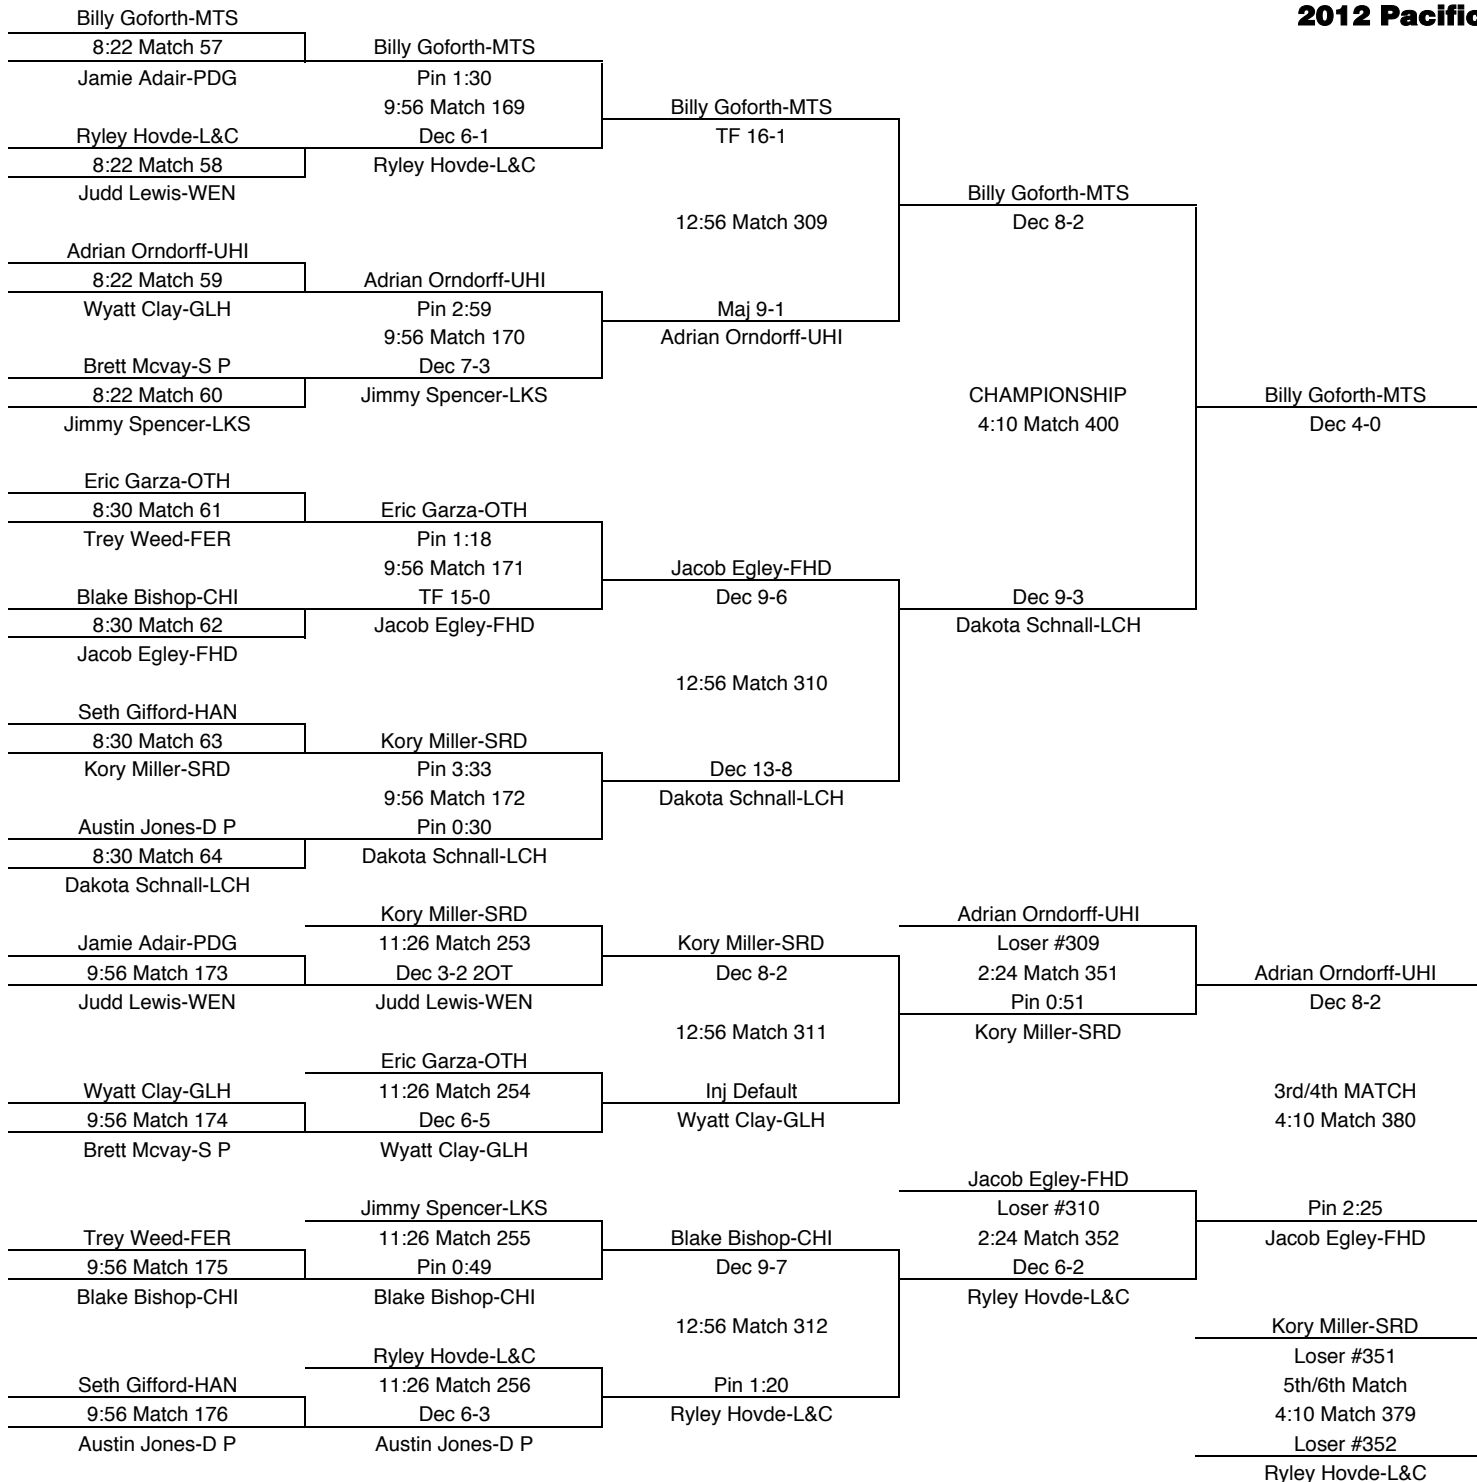

152

TEAM POINTS-152	
4	CHI-Chiawana
1	D P-Deer Park
0	FER-Ferris
15.5	FHD-Flathead
4	GLH-Glacier HS
0	HAN-Hanford
11	L&C-Lewis & Clark
20	LCH-Lake City
2	LKS-Lakeside
25.5	MTS-Mt. Spokane
0	N C-North Central
4	OTH-Othello
0	PDG-Pigdogs
0	RIC-Richland
0	S P-Shadle Park
11	SRD-Southridge
19	UHI-University
1	WEN-Wenatchee
0	

FINAL PLACES-152	
1st	Billy Goforth-MTS
2nd	Dakota Schnell-LCH
3rd	Adrian Orndorff-UHI
4th	Jacob Egley-FHD
5th	Ryley Hovde-L&C
6th	Kory Miller-SRD