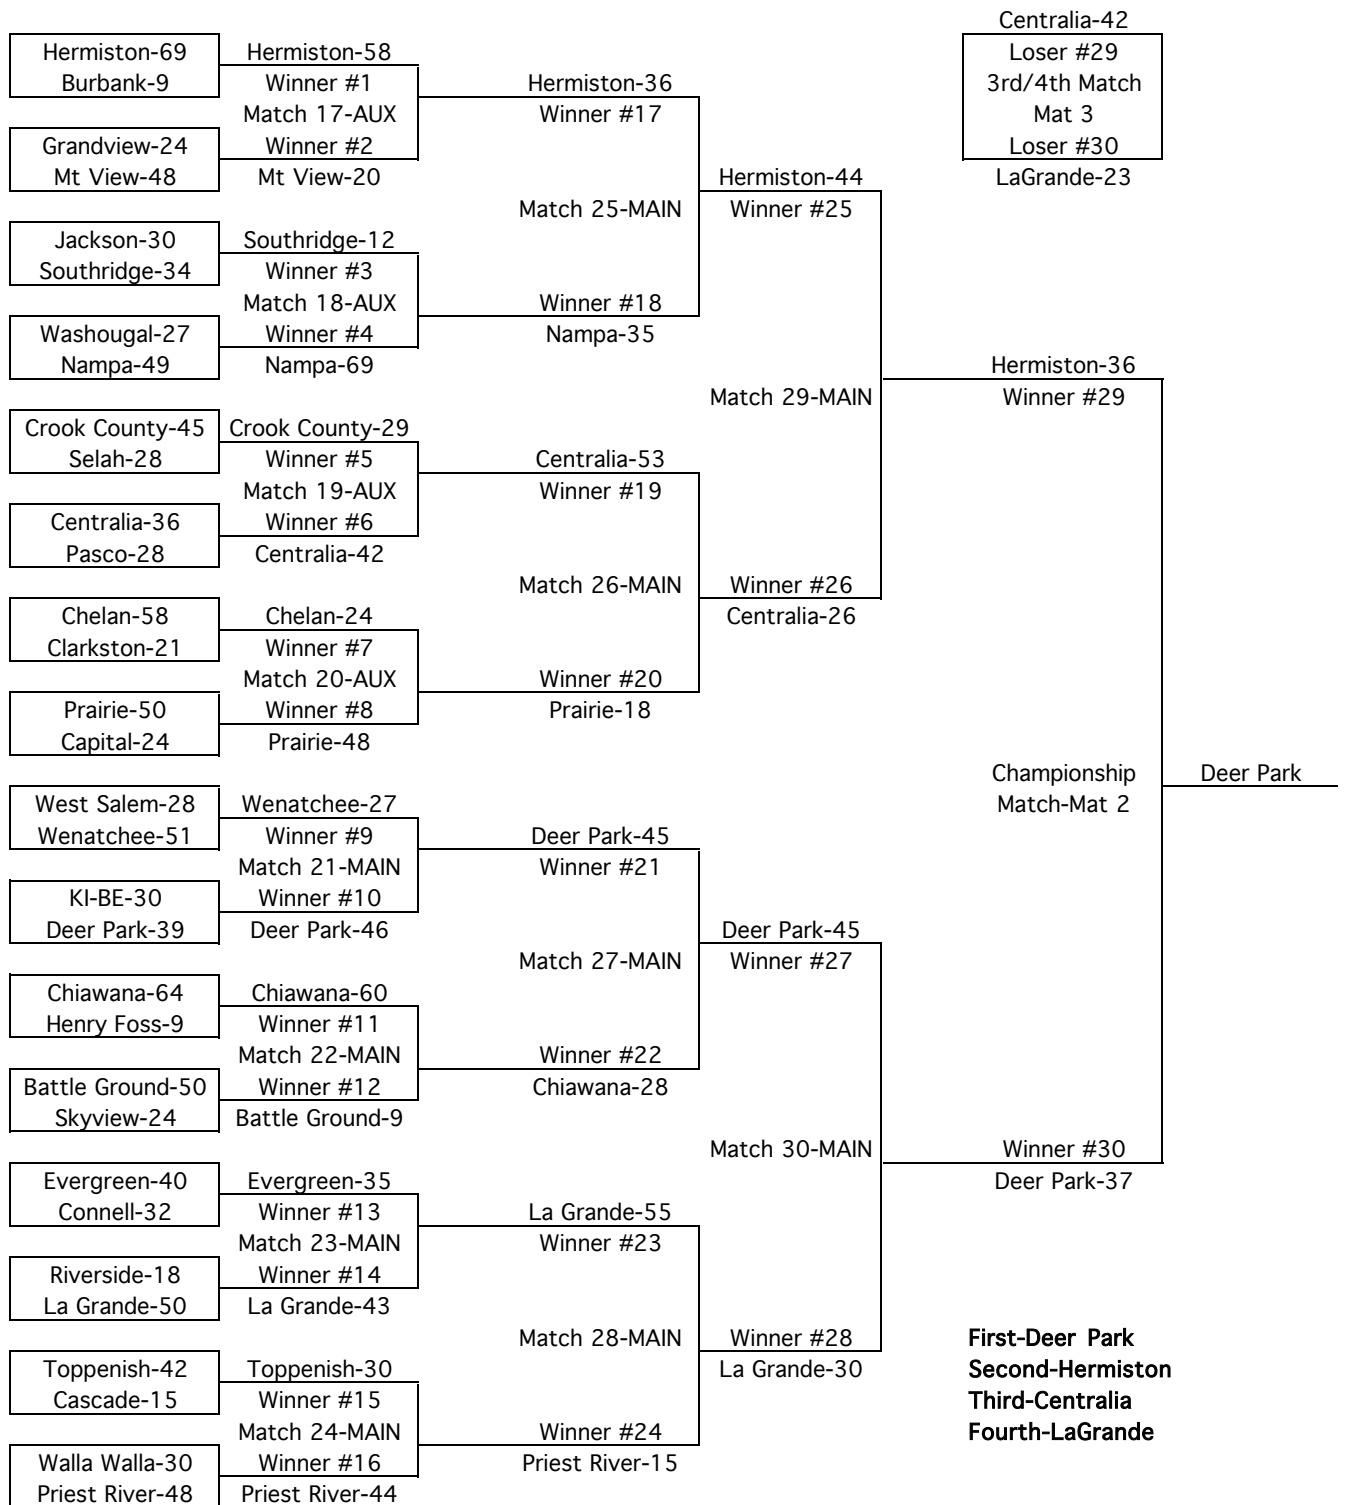

2010 Best of the West

ALL CONSOLATION MATCHES ARE IN THE AUXILLARY GYM