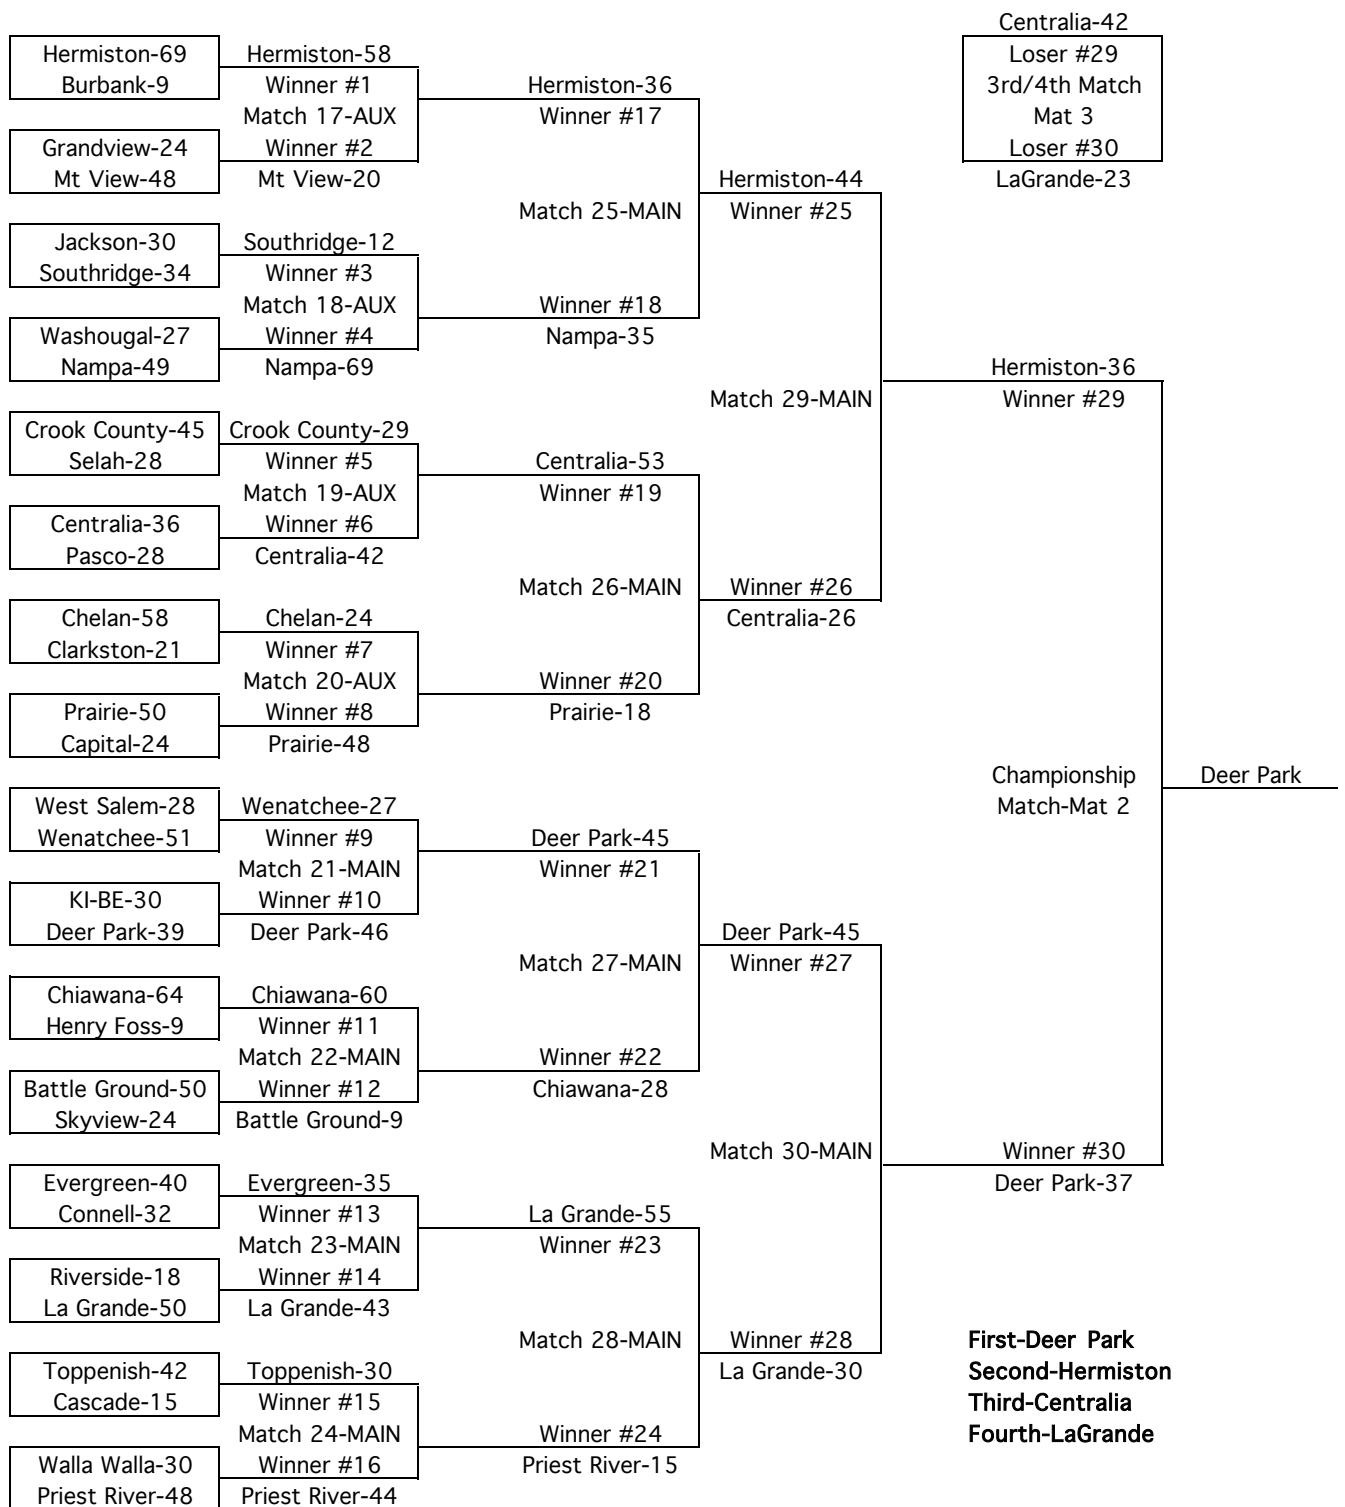

2010 Best of the West

ALL CONSOLATION MATCHES ARE IN THE AUXILLARY GYM