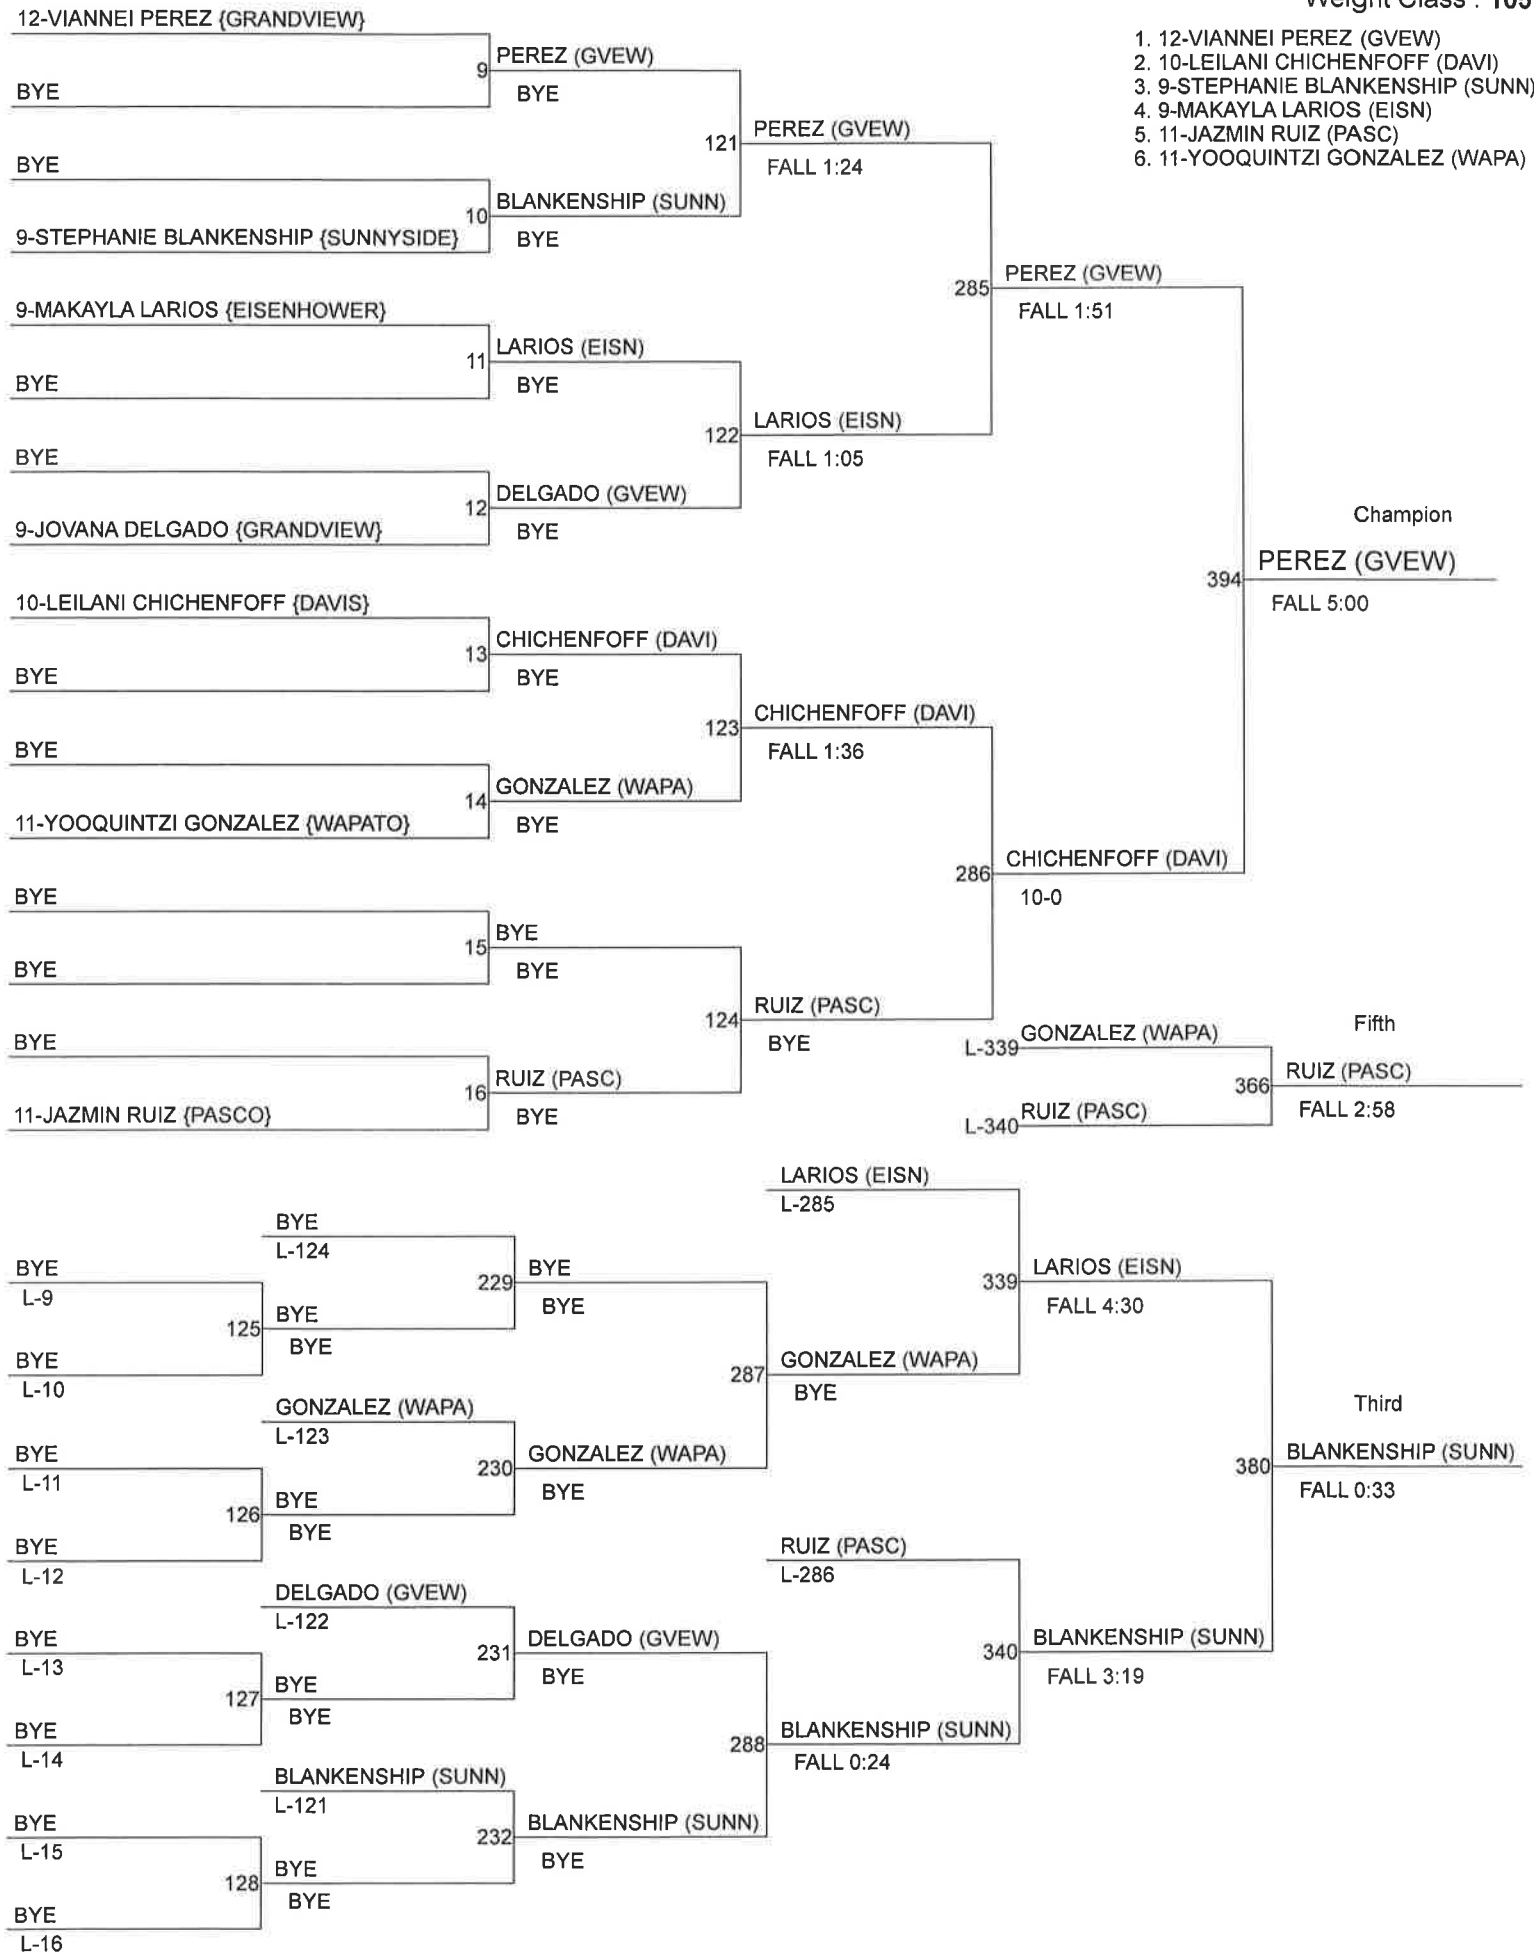

GIRLS SUB-REGIONAL SOUTH

Weight Class : 105

1. 12-VIANNEI PEREZ (GVEW)
2. 10-LEILANI CHICHENOFF (DAVI)
3. 9-STEPHANIE BLANKENSHIP (SUNN)
4. 9-MAKAYLA LARIOS (EISN)
5. 11-JAZMIN RUIZ (PASC)
6. 11-YOOQUINTZI GONZALEZ (WAPA)