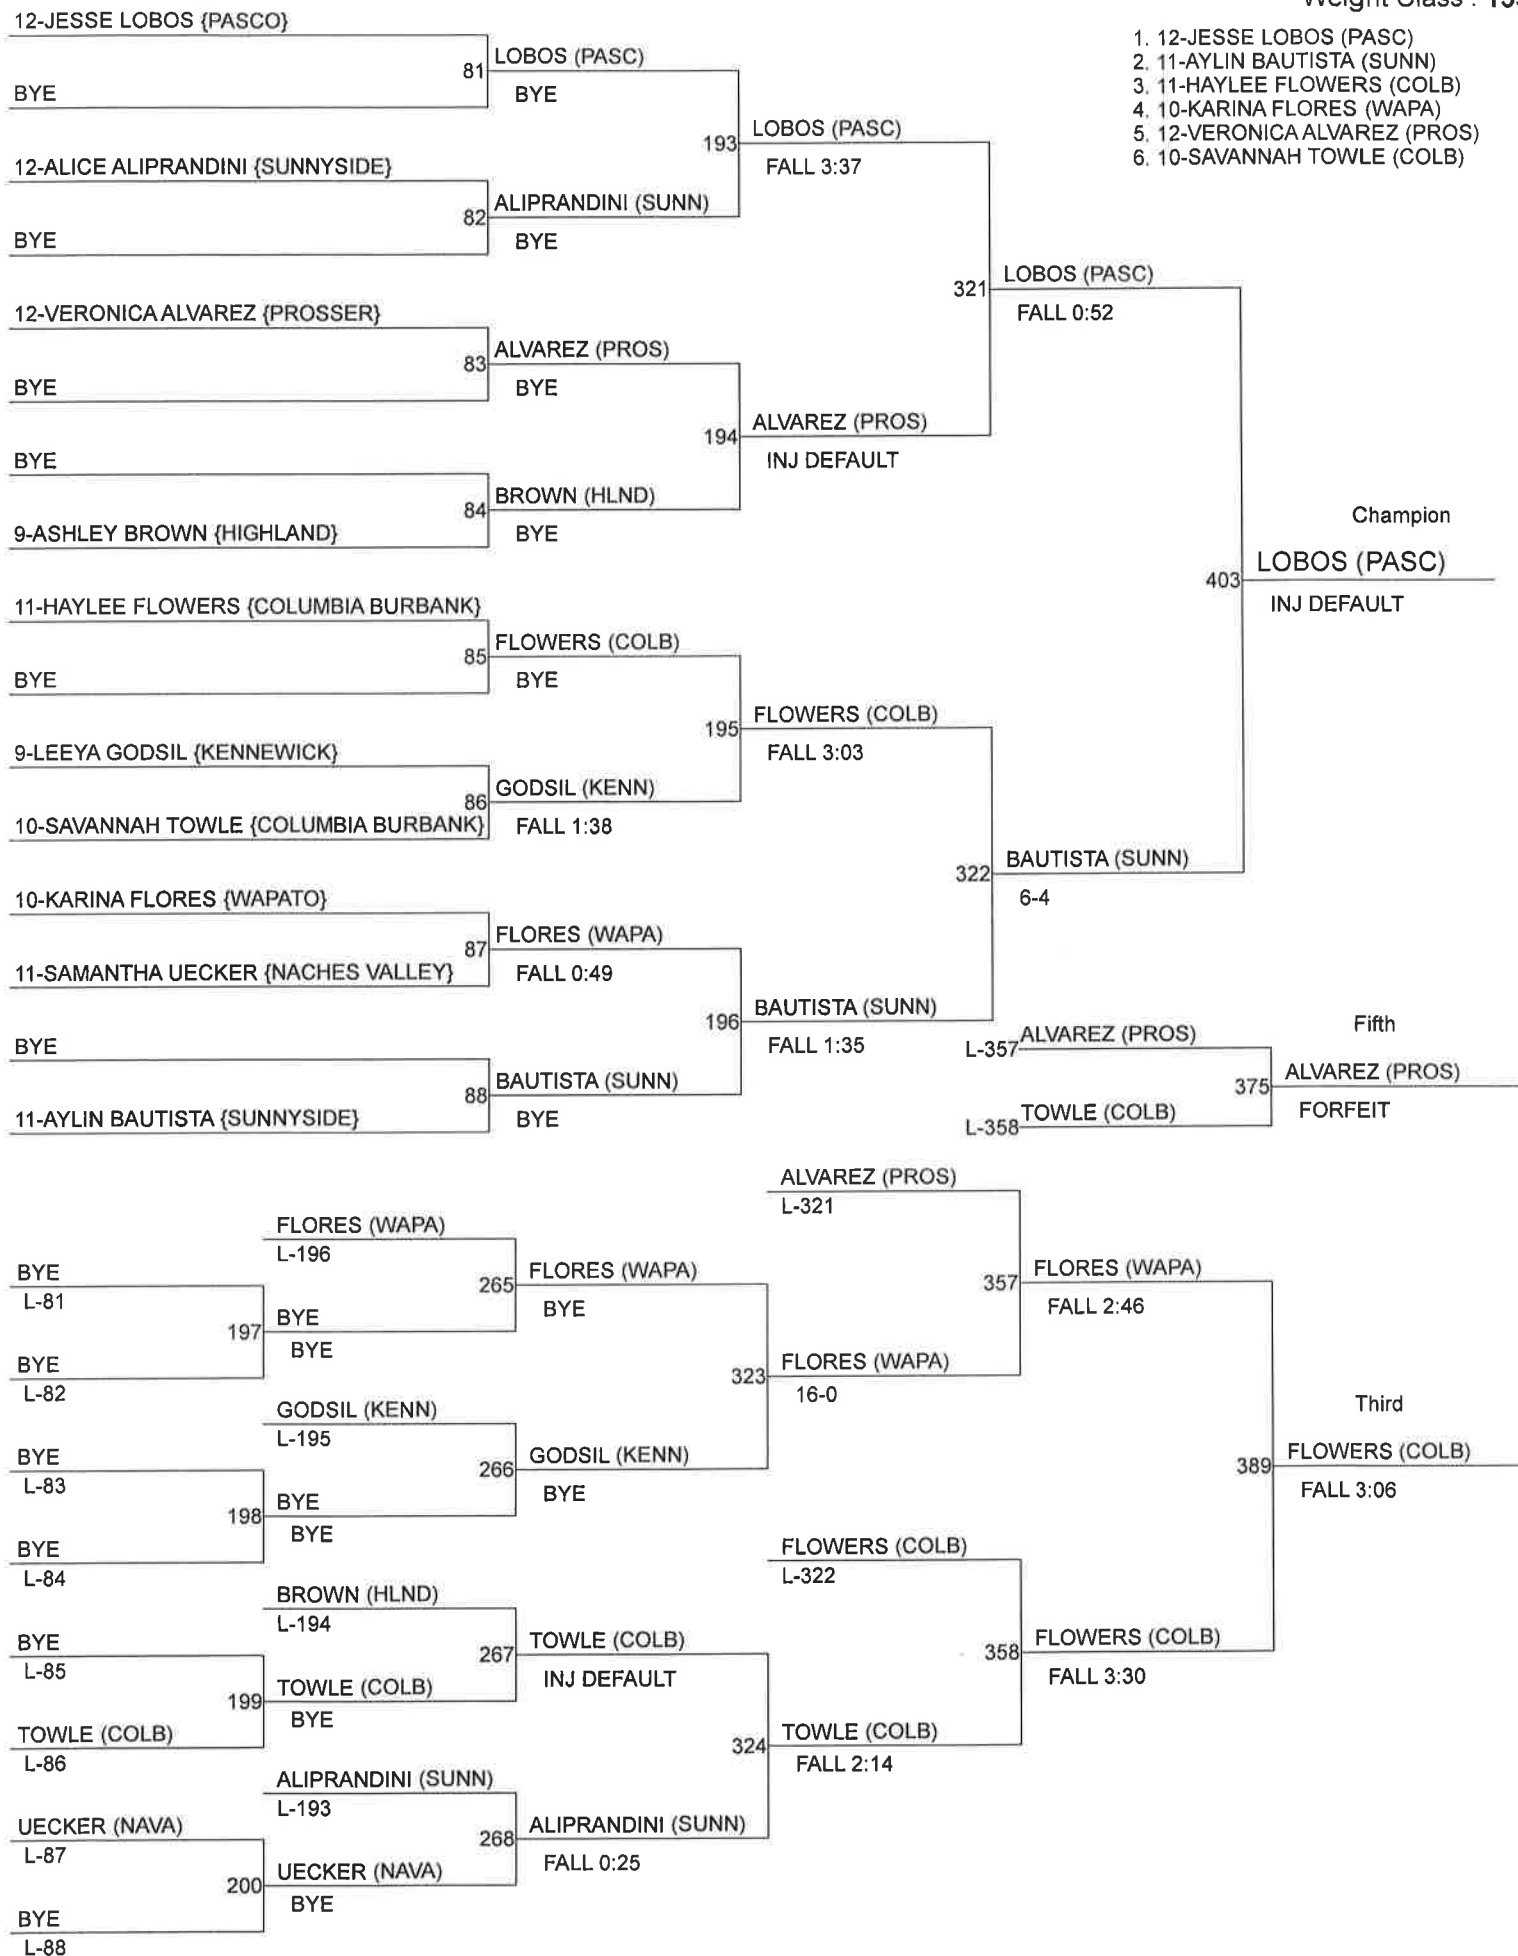

GIRLS SUB-REGIONAL SOUTH

Weight Class : 155

1. 12-JESSE LOBOS (PASC)
2. 11-AYLIN BAUTISTA (SUNN)
3. 11-HAYLEE FLOWERS (COLB)
4. 10-KARINA FLORES (WAPA)
5. 12-VERONICA ALVAREZ (PROS)
6. 10-SAVANNAH TOWLE (COLB)