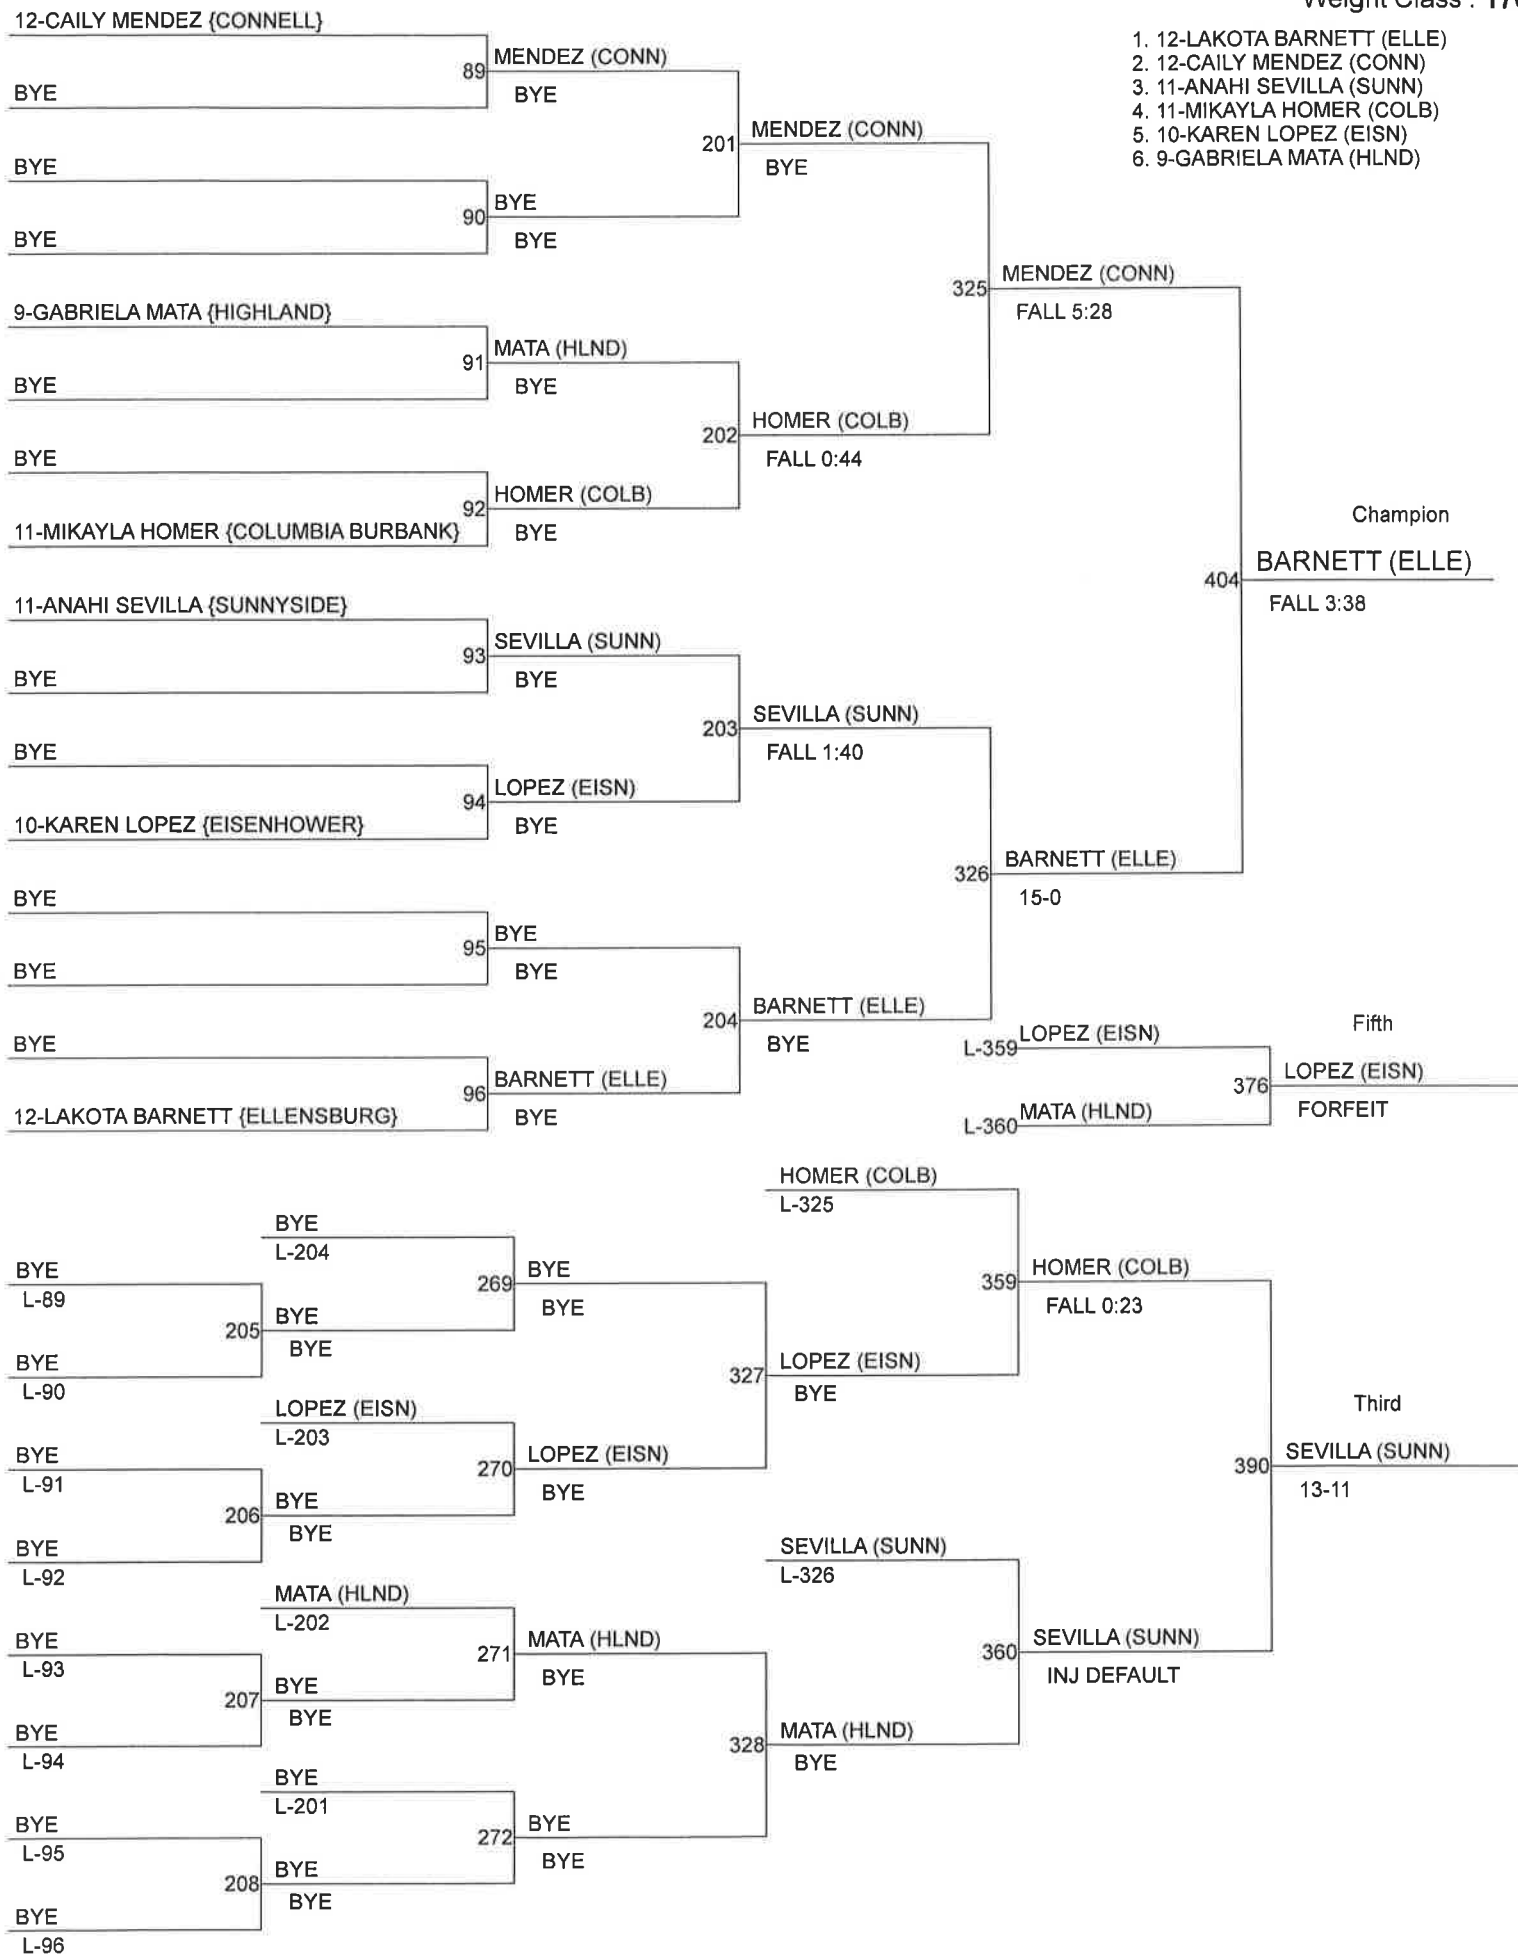

GIRLS SUB-REGIONAL SOUTH

Weight Class : 170

1. 12-LAKOTA BARNETT (ELLE)
2. 12-CAILY MENDEZ (CONN)
3. 11-ANAHI SEVILLA (SUNN)
4. 11-MIKAYLA HOMER (COLB)
5. 10-KAREN LOPEZ (EISN)
6. 9-GABRIELA MATA (HLND)