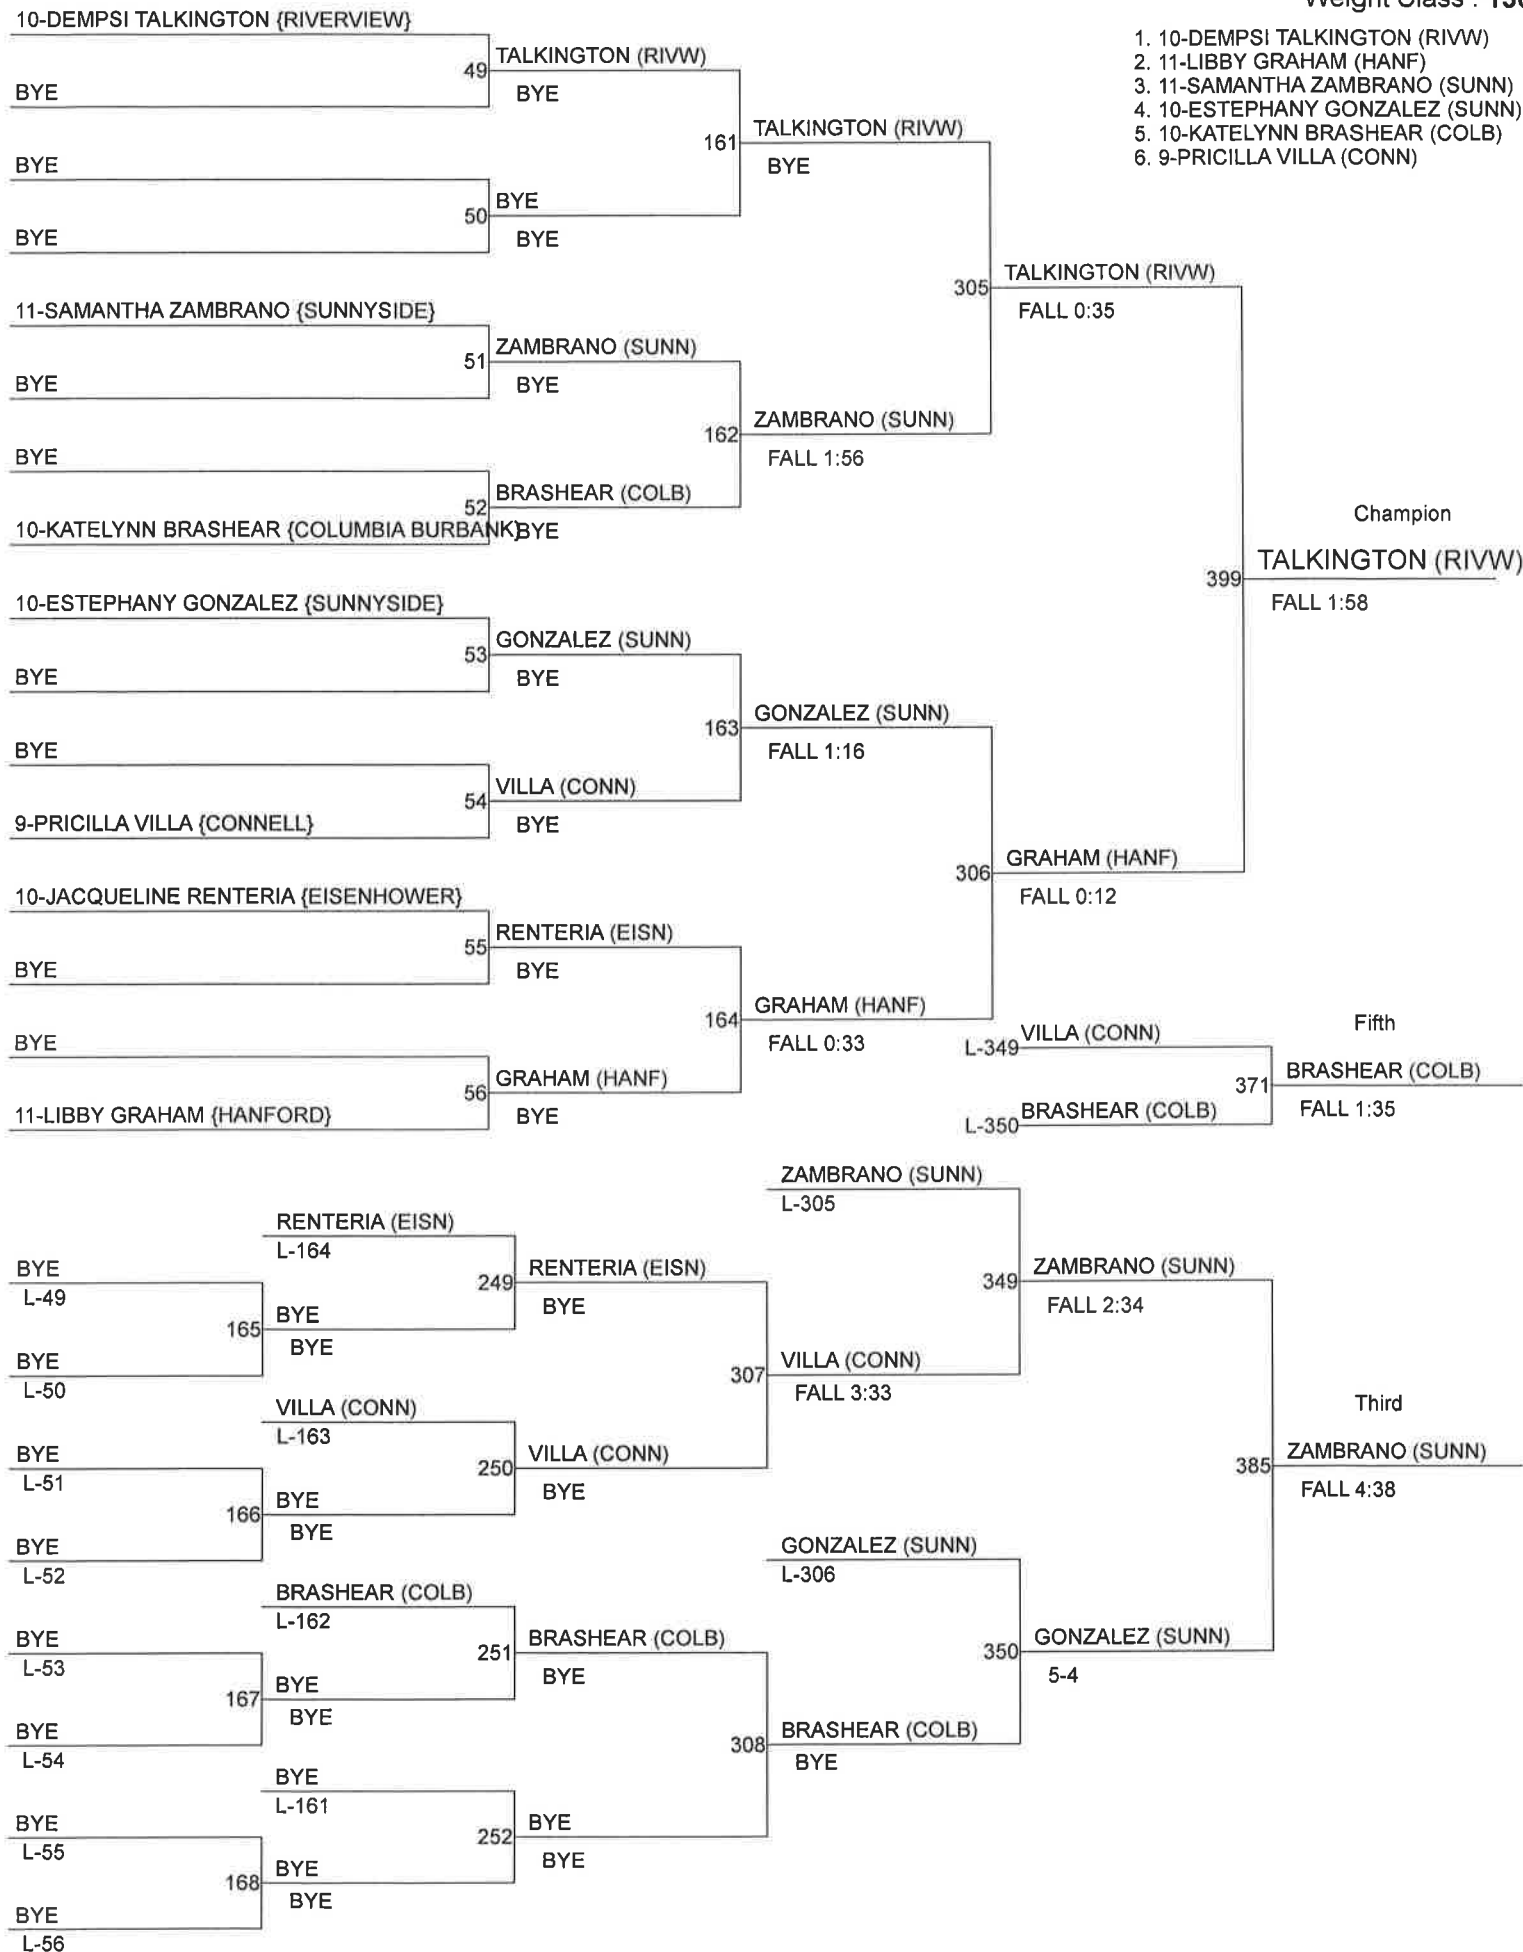

GIRLS SUB-REGIONAL SOUTH

Weight Class : 130

1. 10-DEMPSI TALKINGTON (RIVW)
2. 11-LIBBY GRAHAM (HANF)
3. 11-SAMANTHA ZAMBRANO (SUNN)
4. 10-ESTEPHANY GONZALEZ (SUNN)
5. 10-KATELYNN BRASHEAR (COLB)
6. 9-PRICILLA VILLA (CONN)