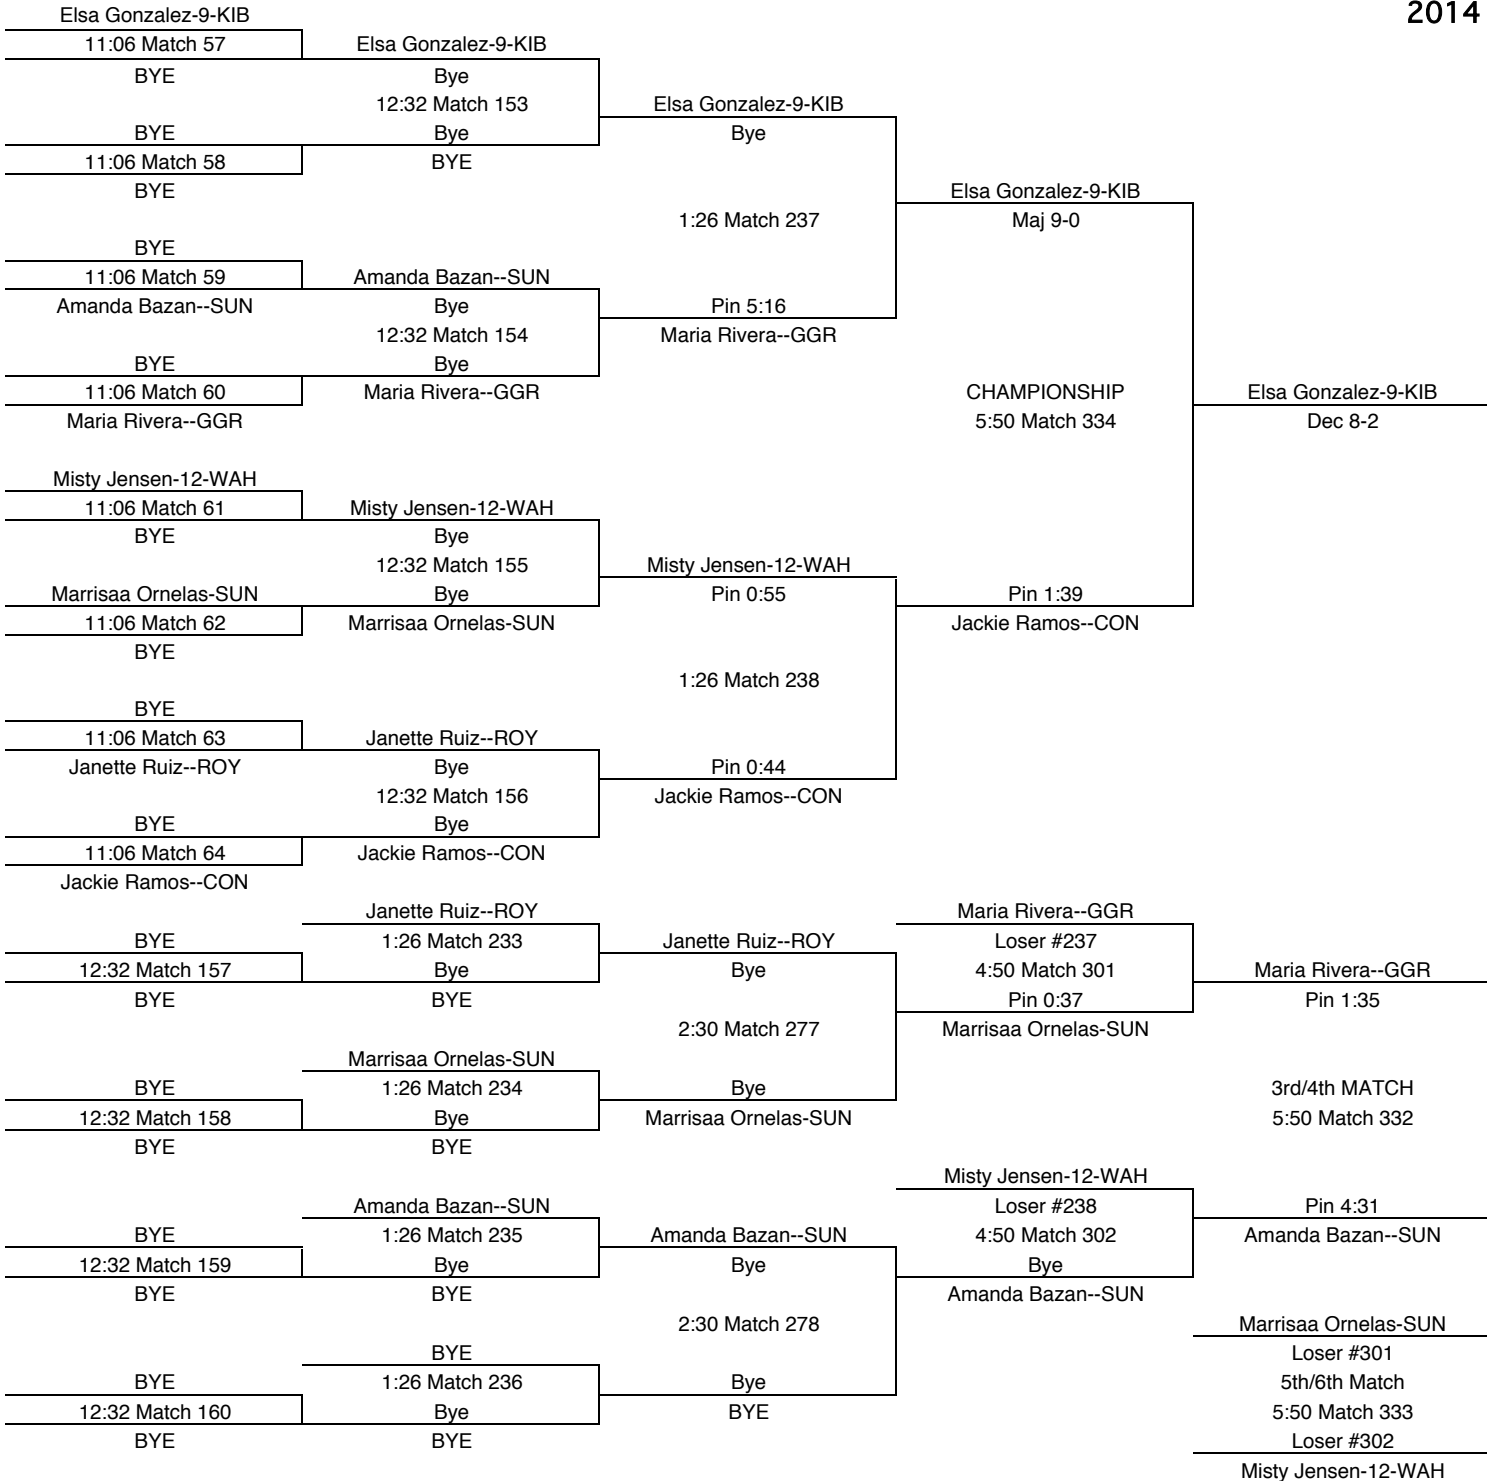

145

TEAM POINTS-145	
0	COL-Columbia
22	CON-Connell
0	DAV-Davis
0	ELL-Ellensburg
0	GVW-Grandview
16	GGR-Granger
0	HID-Highland
23	KIB-Ki-Be
0	KIT-Kittitas
0	MAB-Mabton
0	PRO-Prosser
0	RIC-Richland
1	ROY-Royal
25	SUN-Sunnyside
0	TOP-Toppenish
9	WAH-Wahluke
0	WAP-Wapato
0	WEN-Wenatchee
0	WHS-White Swan
0	ZIL-Zillah

FINAL PLACES-145	
1st	Elsa Gonzalez-9-KIB
2nd	Jackie Ramos--CON
3rd	Amanda Bazan--SUN
4th	Maria Rivera--GGR
5th	Marrisaa Ornelas-SUN
6th	Misty Jensen-12-WAH