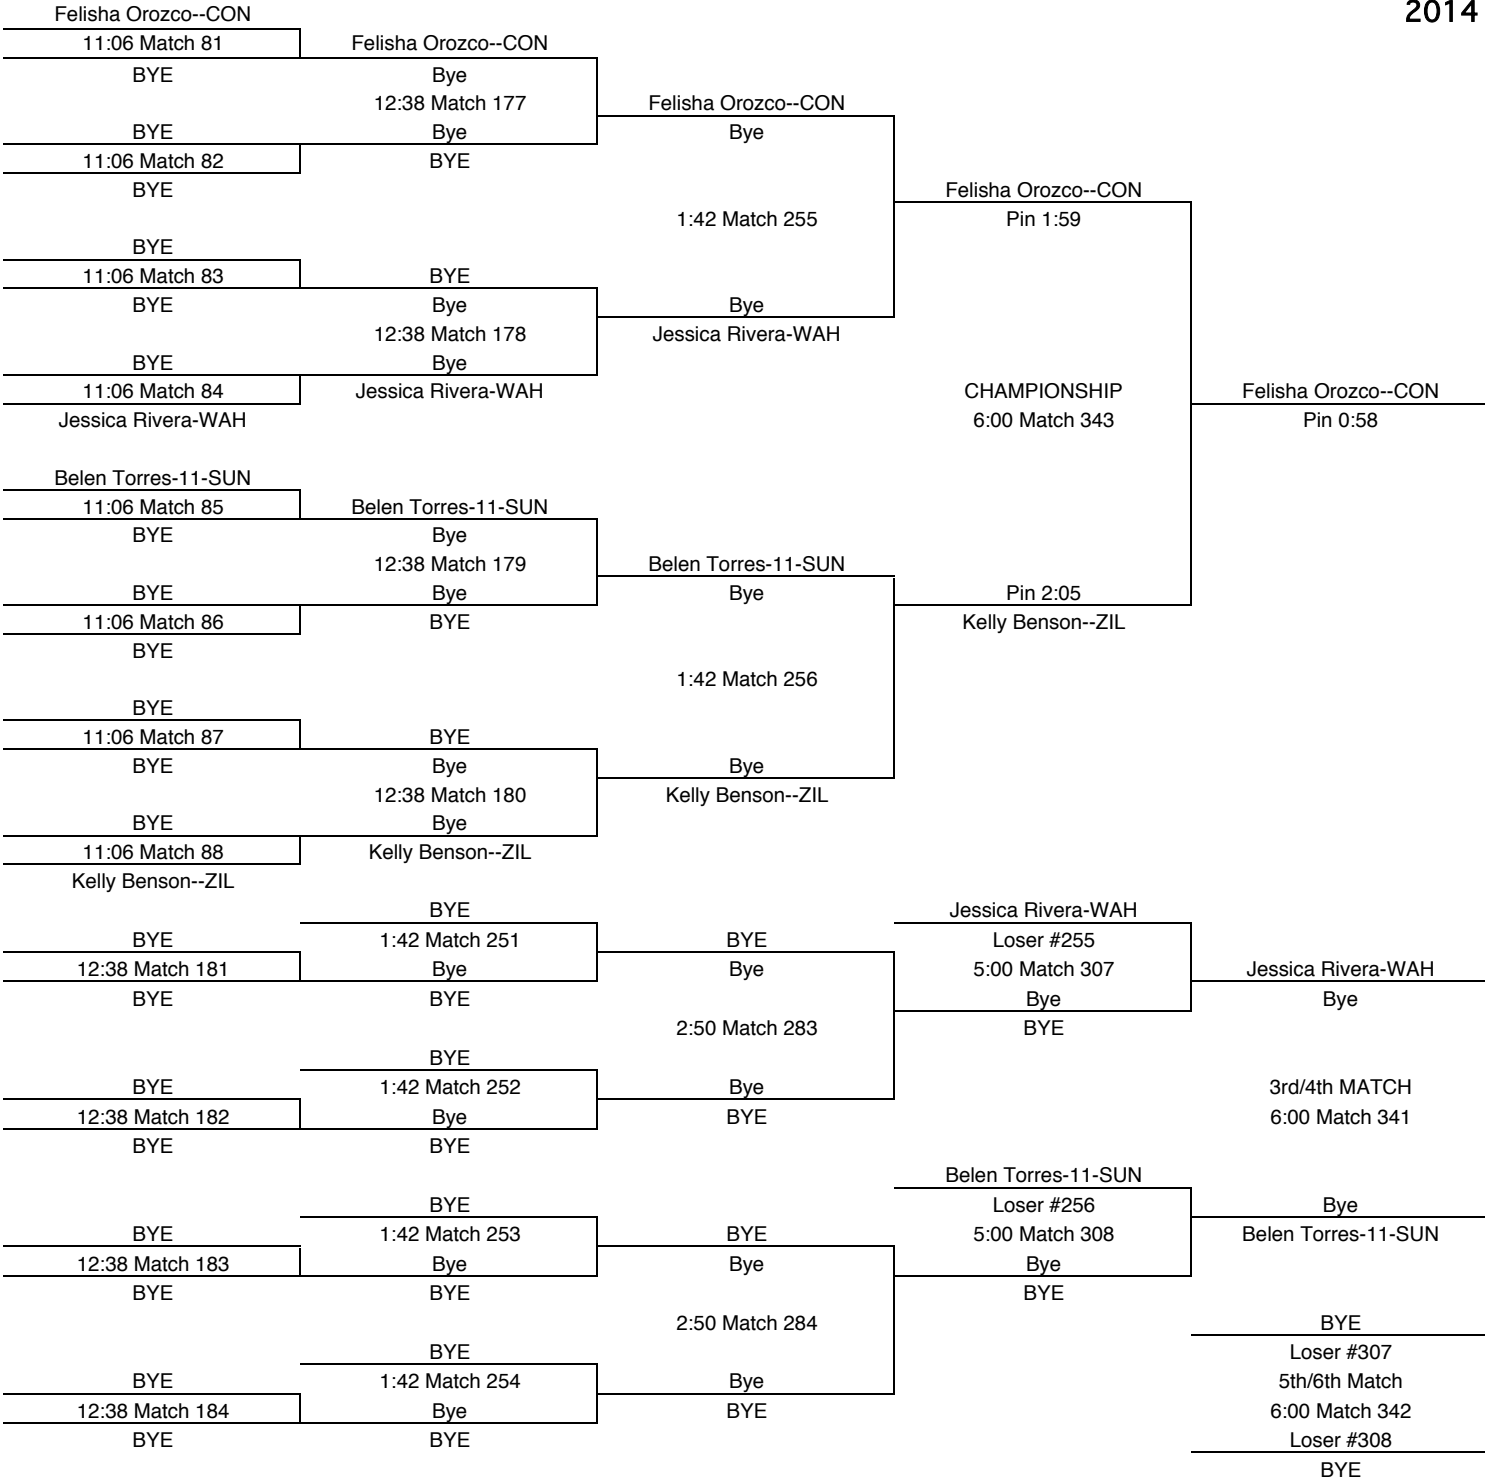

190

TEAM POINTS-190	
0	COL-Columbia
21	CON-Connell
0	DAV-Davis
0	ELL-Ellensburg
0	GVW-Grandview
0	GGR-Granger
0	HID-Highland
0	KIB-Ki-Be
0	KIT-Kittitas
0	MAB-Mabton
0	PRO-Prosser
0	RIC-Richland
0	ROY-Royal
11	SUN-Sunnyside
0	TOP-Toppenish
7	WAH-Wahluke
0	WAP-Wapato
0	WEN-Wenatchee
0	WHS-White Swan
20	ZIL-Zillah

FINAL PLACES-190	
1st	Felisha Orozco--CON
2nd	Kelly Benson--ZIL
3rd	Belen Torres-11-SUN
4th	Jessica Rivera-WAH
5th	BYE
6th	BYE

Belen Torres-11-SUN	
Pin 4:39	
BYE	
Bye