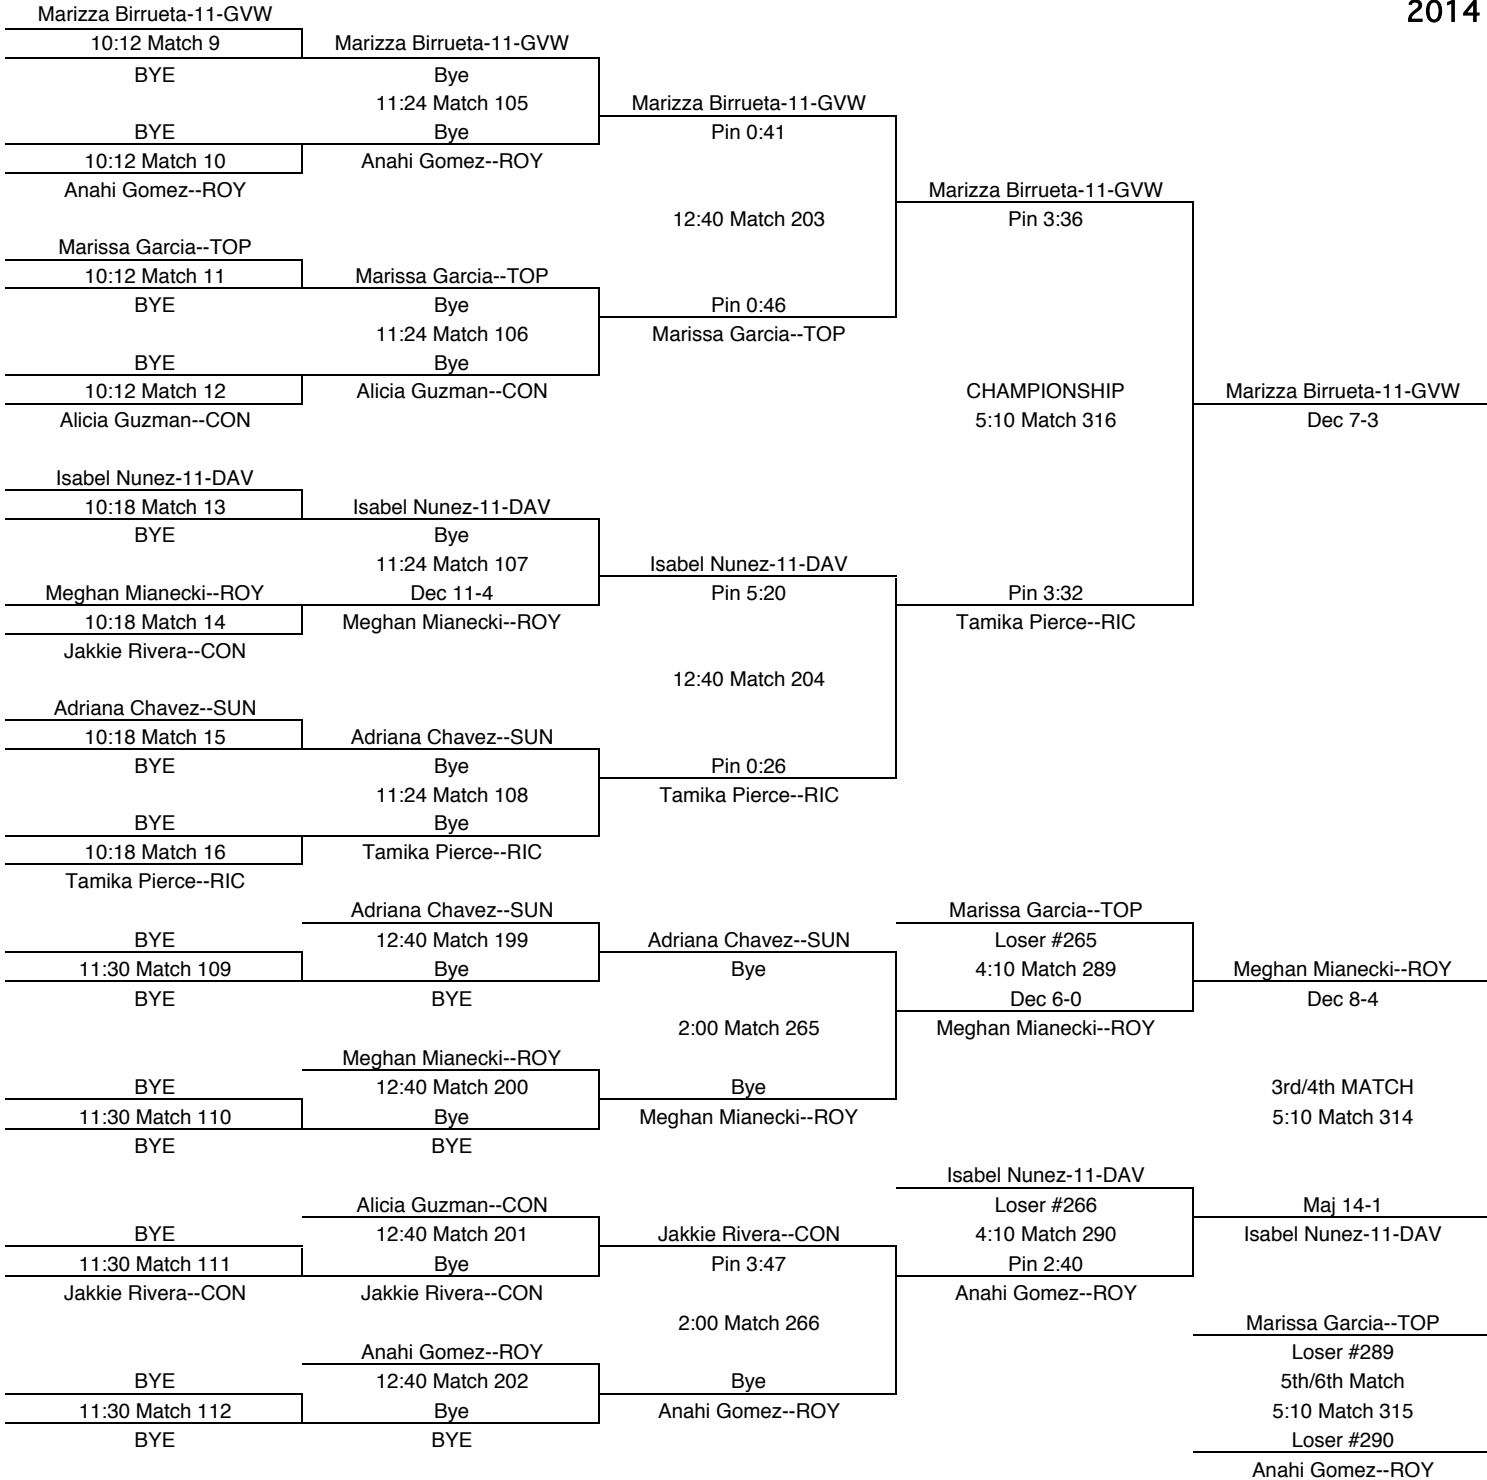

106

TEAM POINTS-106	
0	COL-Columbia
4	CON-Connell
18	DAV-Davis
0	ELL-Ellensburg
26	GVW-Grandview
0	GGR-Granger
0	HID-Highland
0	KIB-Ki-Be
0	KIT-Kittitas
0	MAB-Mabton
0	PRO-Prosser
22	RIC-Richland
23	ROY-Royal
1	SUN-Sunnyside
9	TOP-Toppenish
0	WAH-Wahluke
0	WAP-Wapato
0	WEN-Wenatchee
0	WHS-White Swan
0	ZIL-Zillah

FINAL PLACES-106	
1st	Marizza Birrueta-11-GVW
2nd	Tamika Pierce--RIC
3rd	Isabel Nunez-11-DAV
4th	Meghan Mianecki--ROY
5th	Anahi Gomez--ROY
6th	Marissa Garcia--TOP

Isabel Nunez-11-DAV	
Maj 14-1	
Anahi Gomez--ROY	
Pin 0:47	