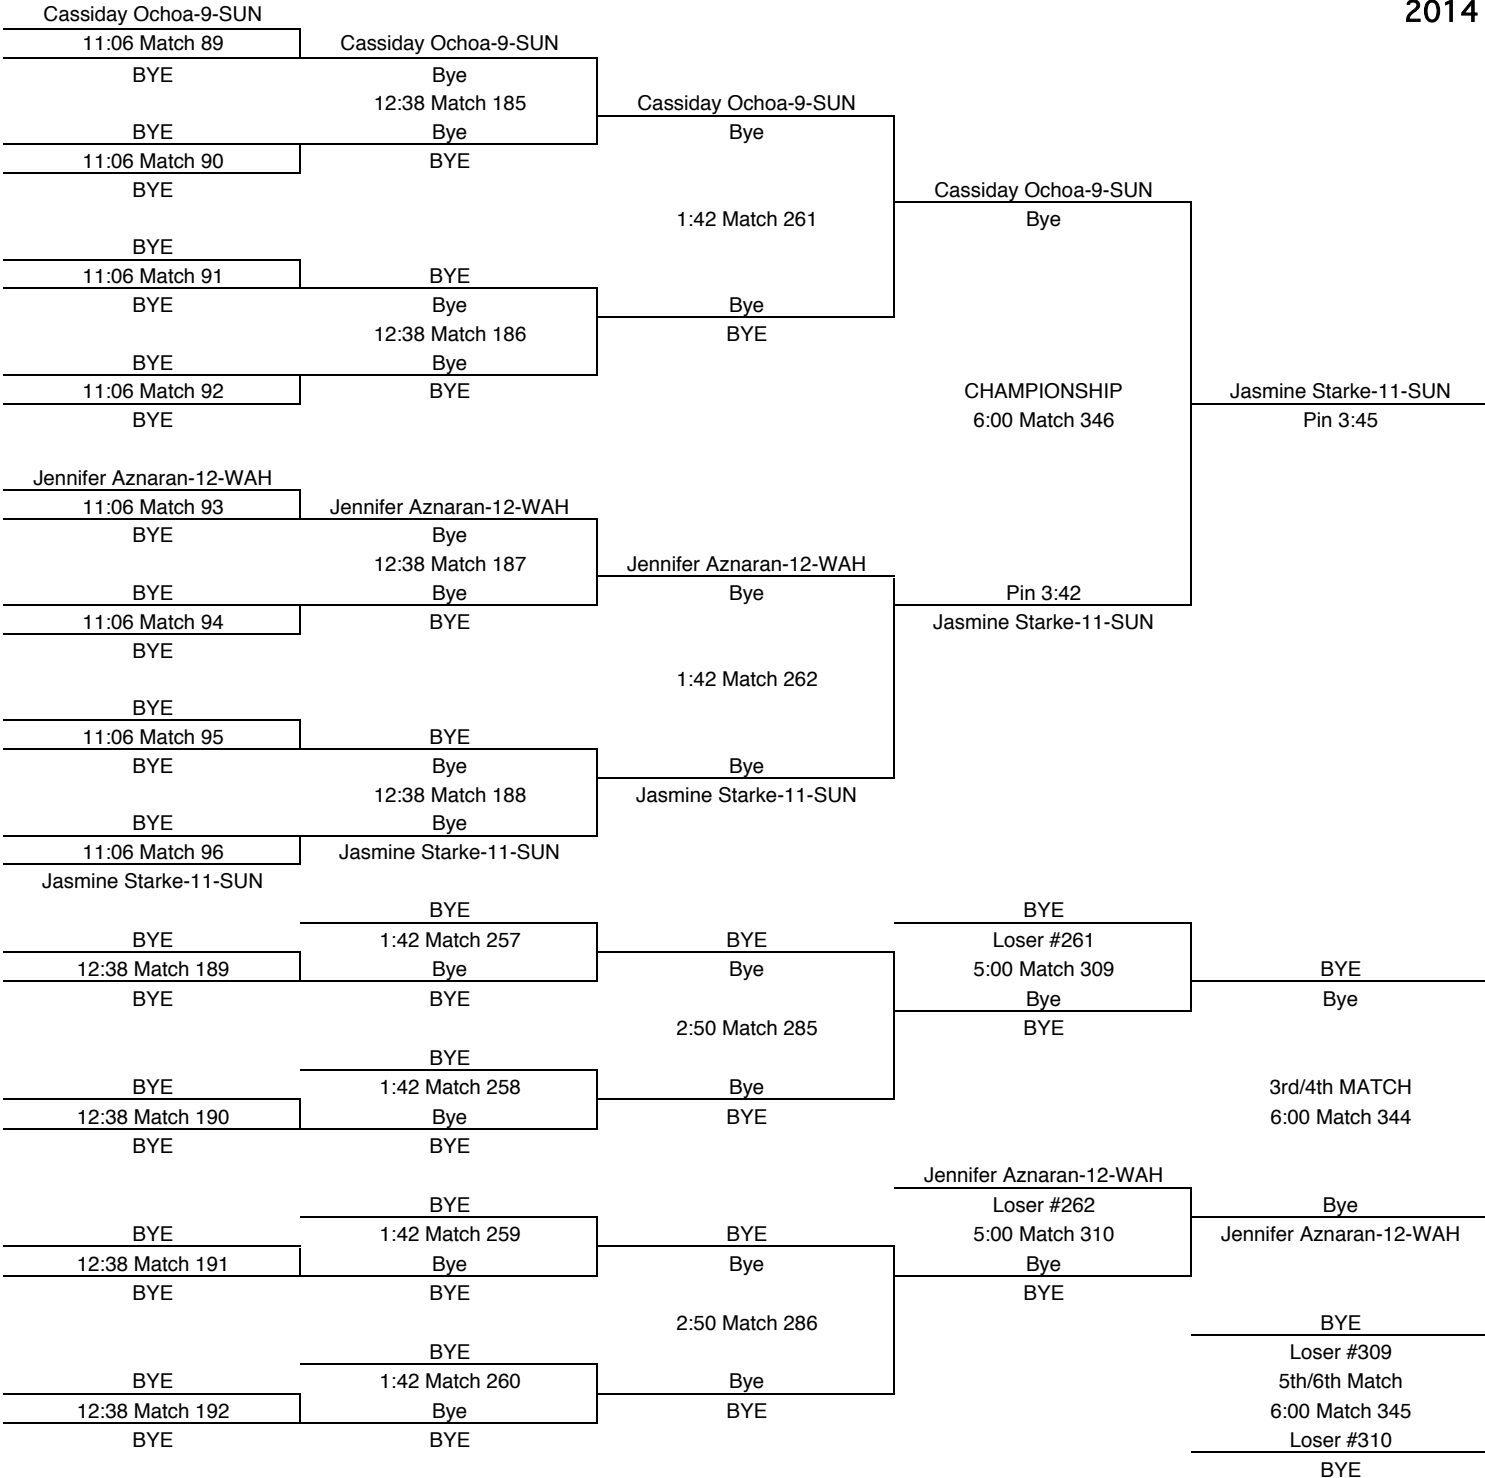

235

TEAM POINTS-235	
0	COL-Columbia
0	CON-Connell
0	DAV-Davis
0	ELL-Ellensburg
0	GVW-Grandview
0	GGR-Granger
0	HID-Highland
0	KIB-Ki-Be
0	KIT-Kittitas
0	MAB-Mabton
0	PRO-Prosser
0	RIC-Richland
0	ROY-Royal
34	SUN-Sunnyside
0	TOP-Toppenish
9	WAH-Wahluke
0	WAP-Wapato
0	WEN-Wenatchee
0	WHS-White Swan
0	ZIL-Zillah

FINAL PLACES-195	
1st	Jasmine Starke-11-SUN
2nd	Cassiday Ochoa-9-SUN
3rd	Jennifer Aznaran-12-WAH
4th	BYE
5th	BYE
6th	BYE

Jennifer Aznaran-12-WAH	
Bye	
Bye	
Bye