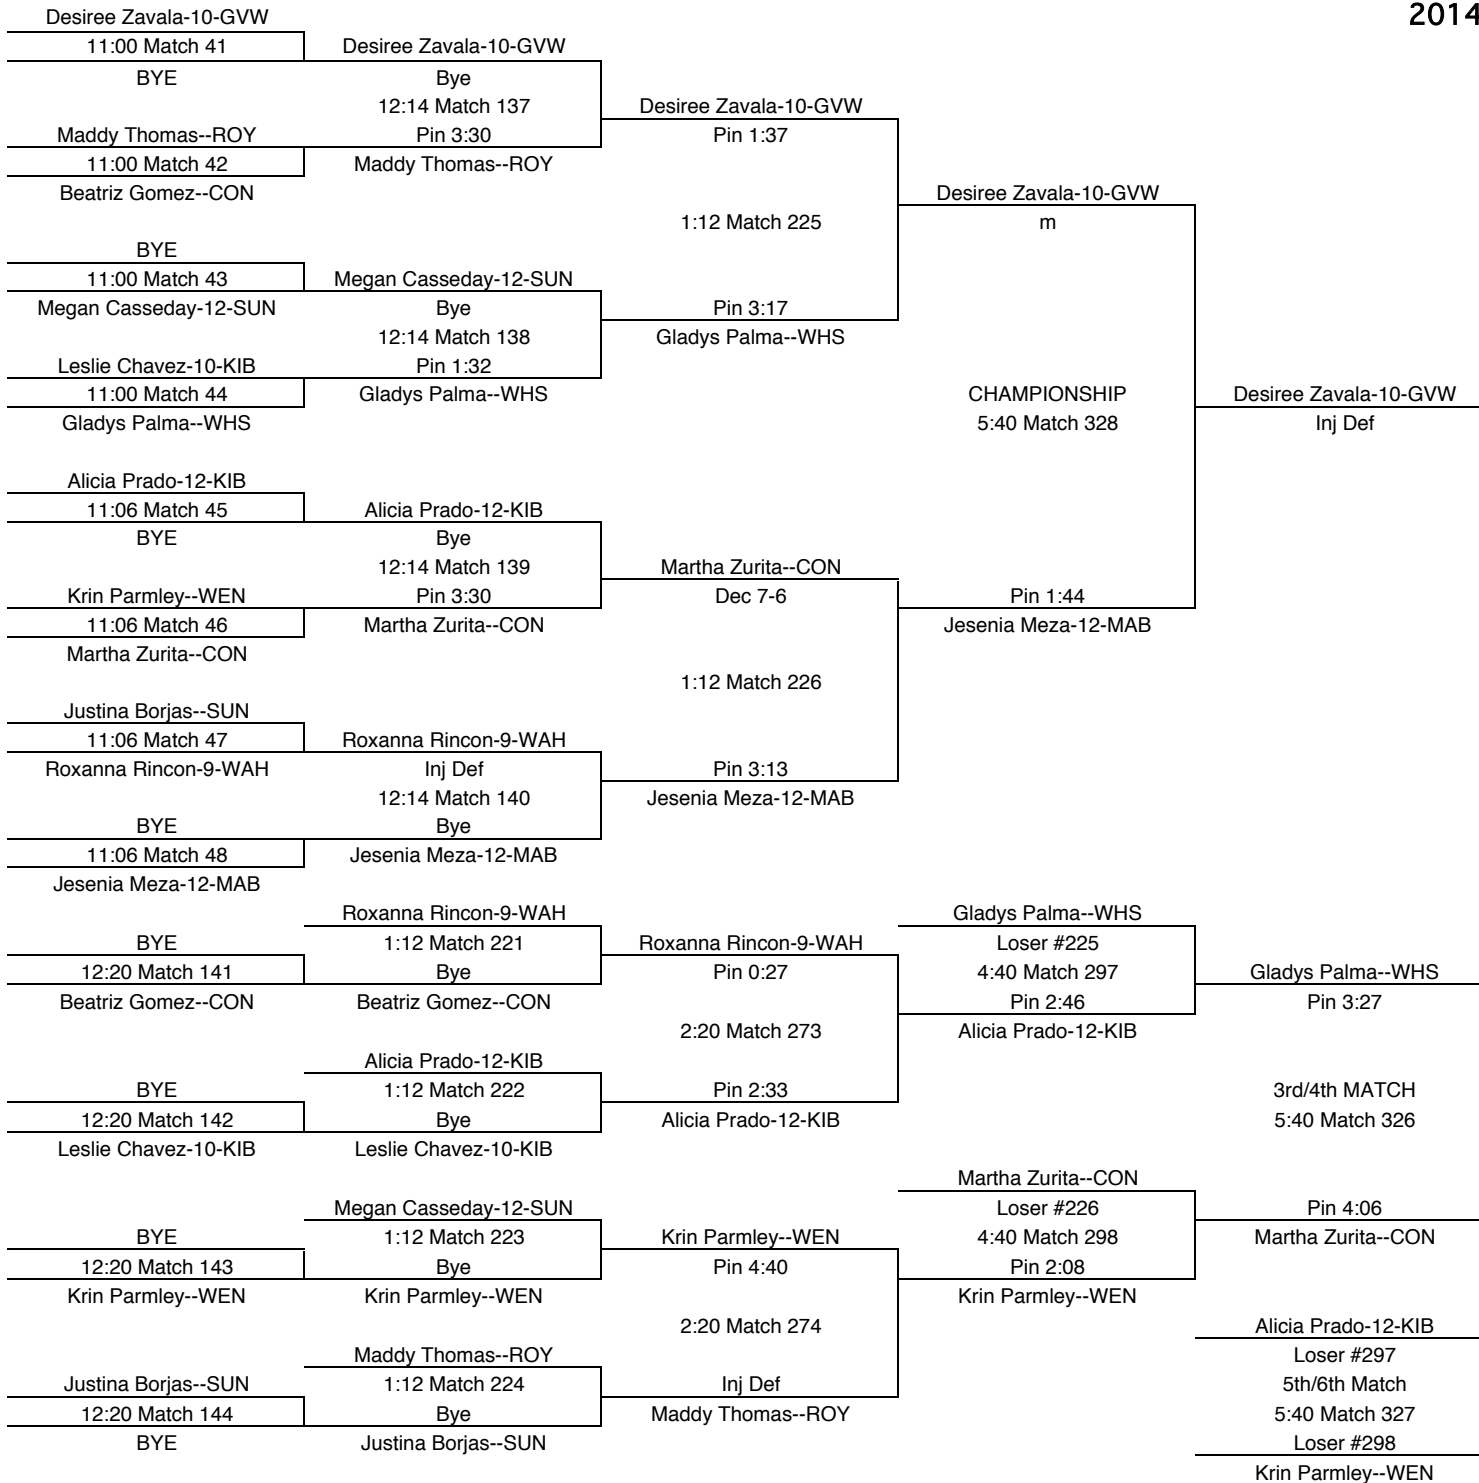

2014 GIRLS DISTRICT 5-RICHLAND

130

TEAM POINTS-130	
0	COL-Columbia
21	CON-Connell
0	DAV-Davis
0	ELL-Ellensburg
27	GVW-Grandview
0	GGR-Granger
0	HID-Highland
12	KIB-Ki-Be
0	KIT-Kittitas
22	MAB-Mabton
0	PRO-Prosser
0	RIC-Richland
7	ROY-Royal
1	SUN-Sunnyside
0	TOP-Toppenish
7	WAH-Wahluke
0	WAP-Wapato
10	WEN-Wenatchee
18	WHS-White Swan
0	ZIL-Zillah

FINAL PLACES-130	
1st	Desiree Zavala-10-GVW
2nd	Jesenia Meza-12-MAB
3rd	Martha Zurita--CON
4th	Gladys Palma--WHS
5th	Alicia Prado-12-KIB
6th	Krin Parmley--WEN

Martha Zurita--CON	
Inj Def	
Alicia Prado-12-KIB	
Dec 12-6