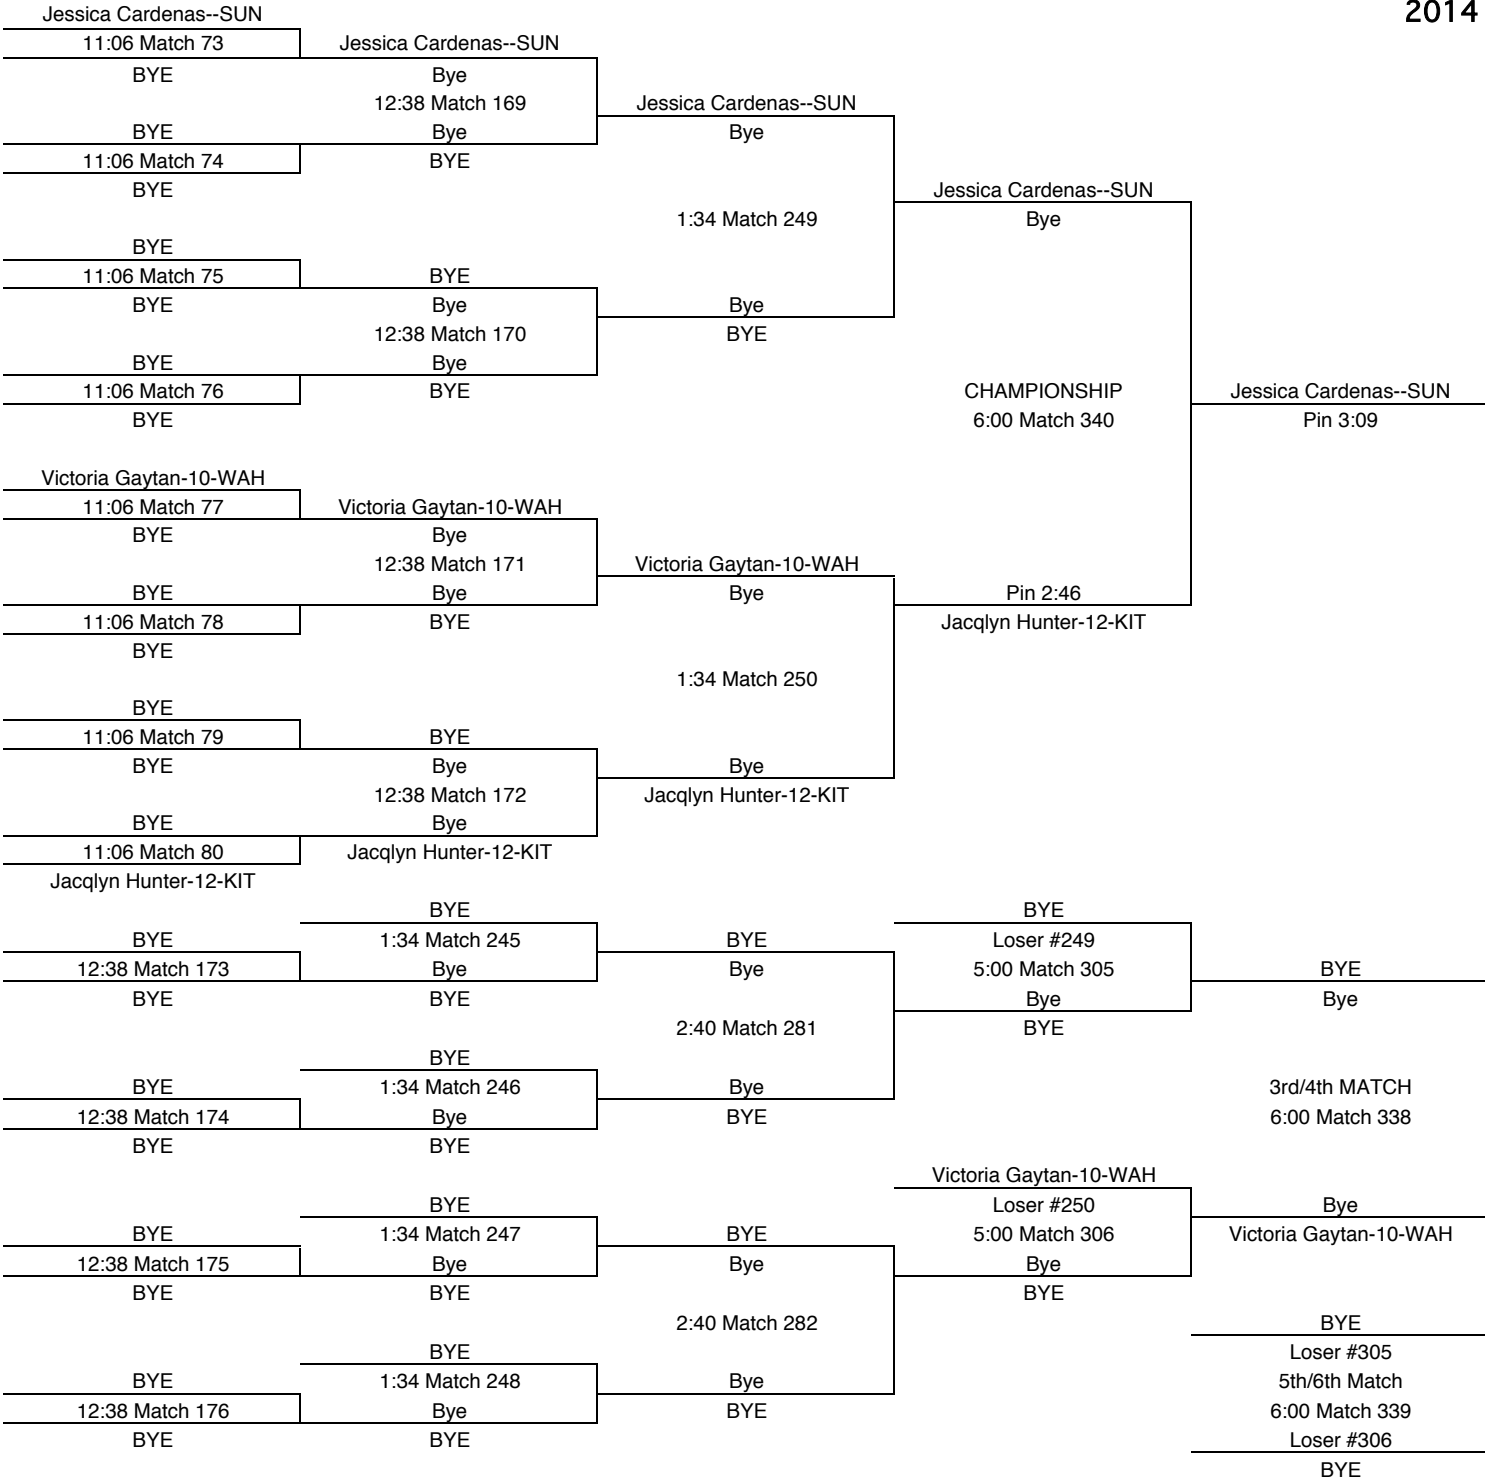

170

TEAM POINTS-170	
0	COL-Columbia
0	CON-Connell
0	DAV-Davis
0	ELL-Ellensburg
0	GVW-Grandview
0	GGR-Granger
0	HID-Highland
0	KIB-Ki-Be
20	KIT-Kittitas
0	MAB-Mabton
0	PRO-Prosser
0	RIC-Richland
0	ROY-Royal
19	SUN-Sunnyside
0	TOP-Toppenish
9	WAH-Wahluke
0	WAP-Wapato
0	WEN-Wenatchee
0	WHS-White Swan
0	ZIL-Zillah

FINAL PLACES-170	
1st	Jessica Cardenas--SUN
2nd	Jacqlyn Hunter-12-KIT
3rd	Victoria Gaytan-10-WAH
4th	BYE
5th	BYE
6th	BYE