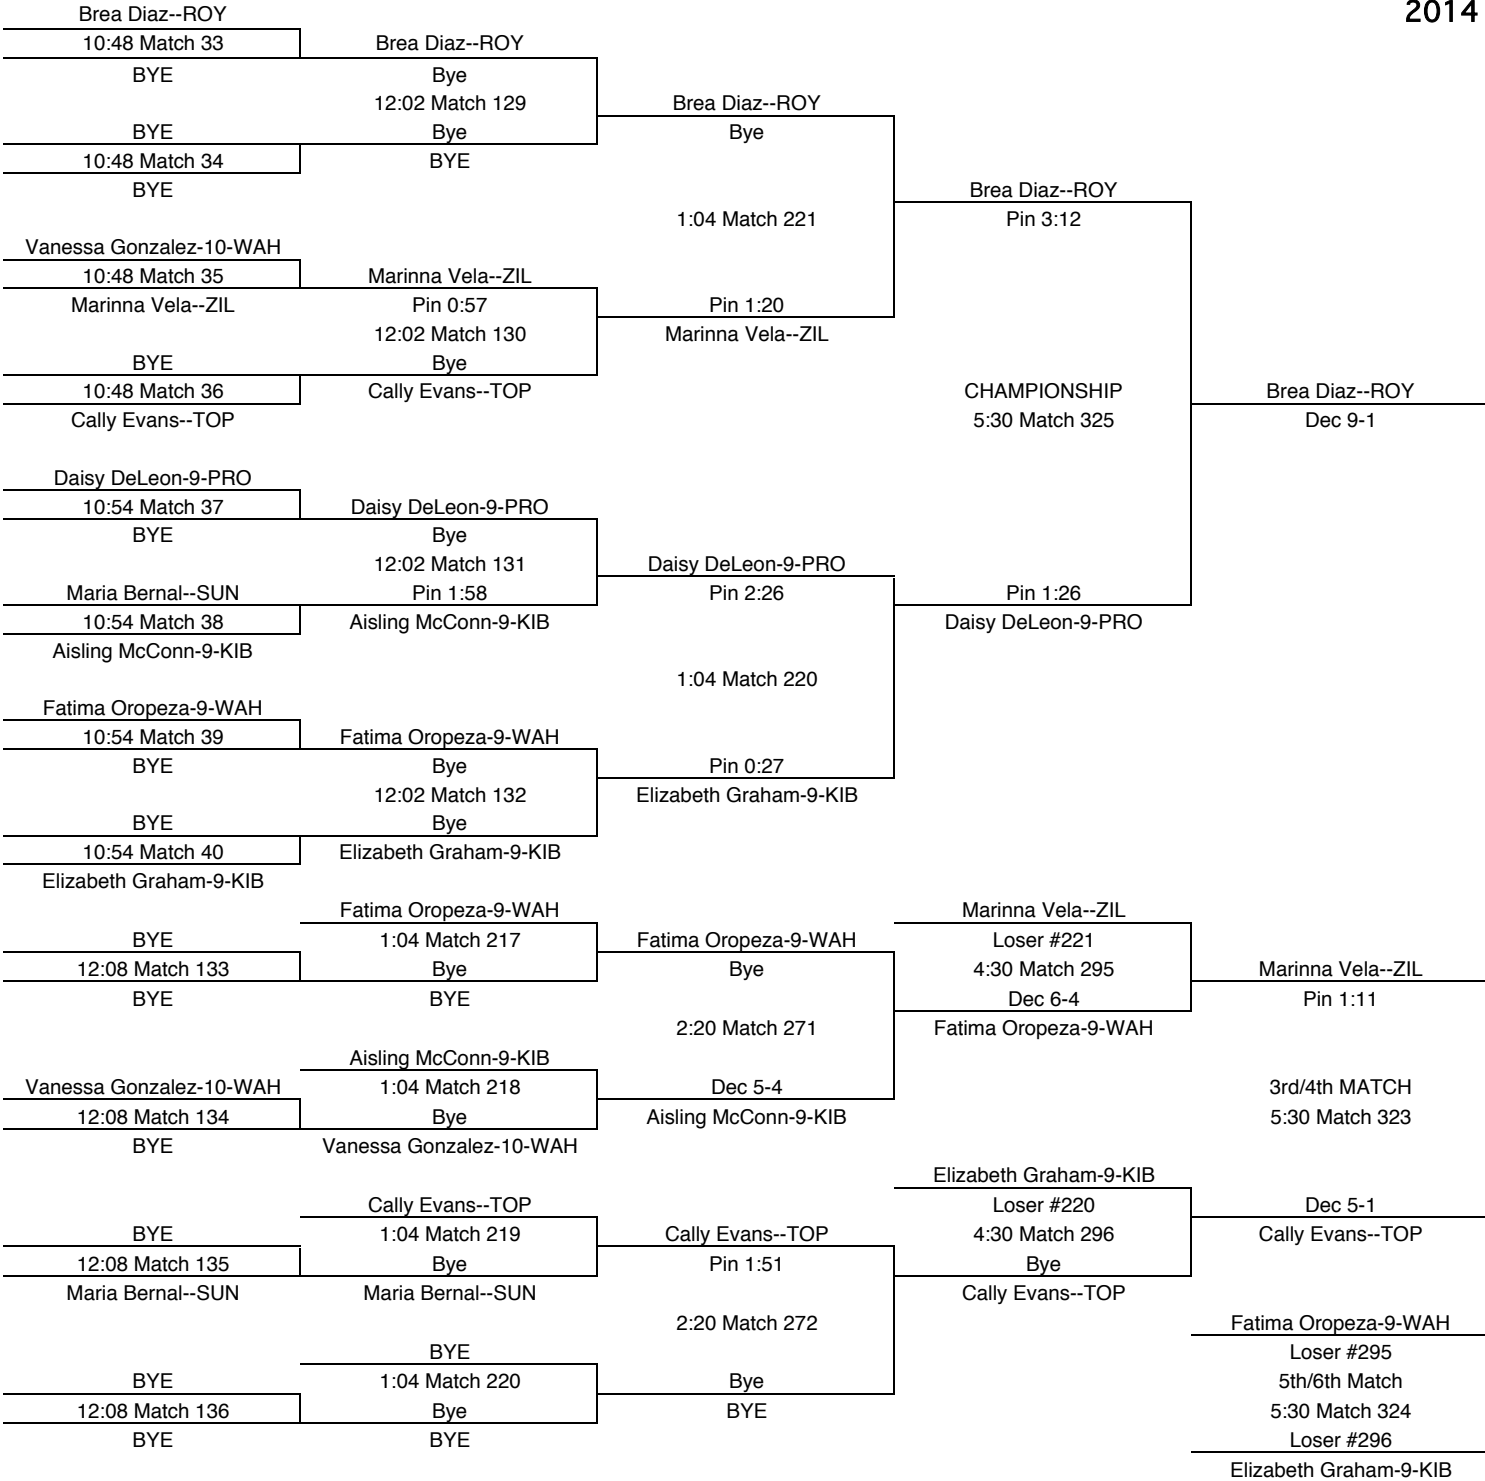

124

TEAM POINTS-124	
0	COL-Columbia
0	CON-Connell
0	DAV-Davis
0	ELL-Ellensburg
0	GVW-Grandview
0	GGR-Granger
0	HID-Highland
18	KIB-Ki-Be
0	KIT-Kittitas
0	MAB-Mabton
22	PRO-Prosser
0	RIC-Richland
24	ROY-Royal
1	SUN-Sunnyside
12	TOP-Toppenish
6	WAH-Wahluke
0	WAP-Wapato
0	WEN-Wenatchee
0	WHS-White Swan
20	ZIL-Zillah

FINAL PLACES-124	
1st	Brea Diaz--ROY
2nd	Daisy DeLeon-9-PRO
3rd	Marinna Vela--ZIL
4th	Cally Evans--TOP
5th	Elizabeth Graham-9-KIB
6th	Fatima Oropeza-9-WAH

Marinna Vela--ZIL	
Dec 11-6	
3rd/4th MATCH	
5:30 Match 323	
Pin 1:11	
Dec 5-1	
Cally Evans--TOP	
Fatima Oropeza-9-WAH	
Loser #295	
5th/6th Match	
5:30 Match 324	
Loser #296	
Elizabeth Graham-9-KIB	
Pin 1:23