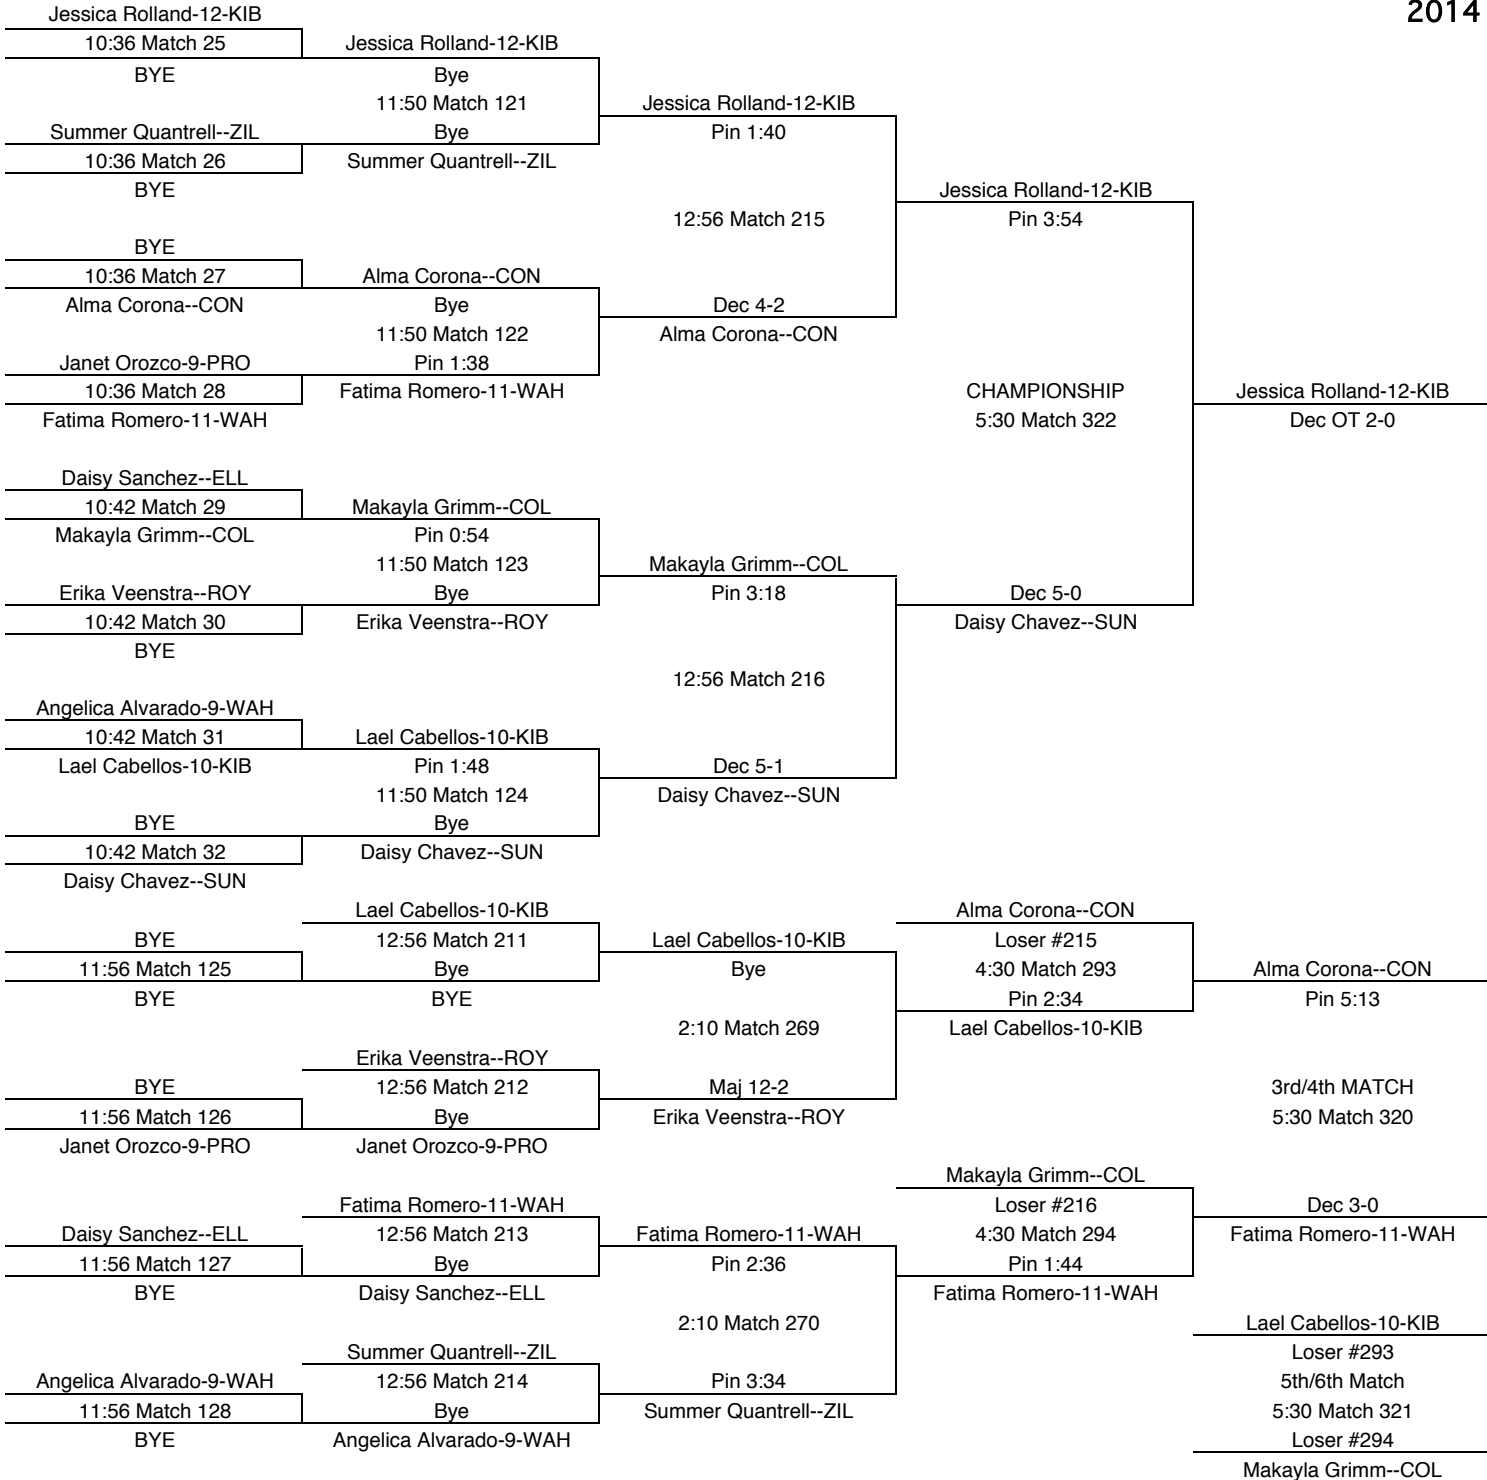

118

TEAM POINTS-118	
15	COL-Columbia
14	CON-Connell
0	DAV-Davis
1	ELL-Ellensburg
0	GVW-Grandview
0	GGR-Granger
0	HID-Highland
37	KIB-Ki-Be
0	KIT-Kittitas
0	MAB-Mabton
1	PRO-Prosser
0	RIC-Richland
2	ROY-Royal
18	SUN-Sunnyside
0	TOP-Toppenish
19	WAH-Wahluke
0	WAP-Wapato
0	WEN-Wenatchee
0	WHS-White Swan
3	ZIL-Zillah

FINAL PLACES-118	
1st	Jessica Rolland-12-KIB
2nd	Daisy Chavez--SUN
3rd	
4th	
5th	Makayla Grimm--COL
6th	Lael Cabellos-10-KIB

Winner #320	
Makayla Grimm--COL	
Pin 4:05