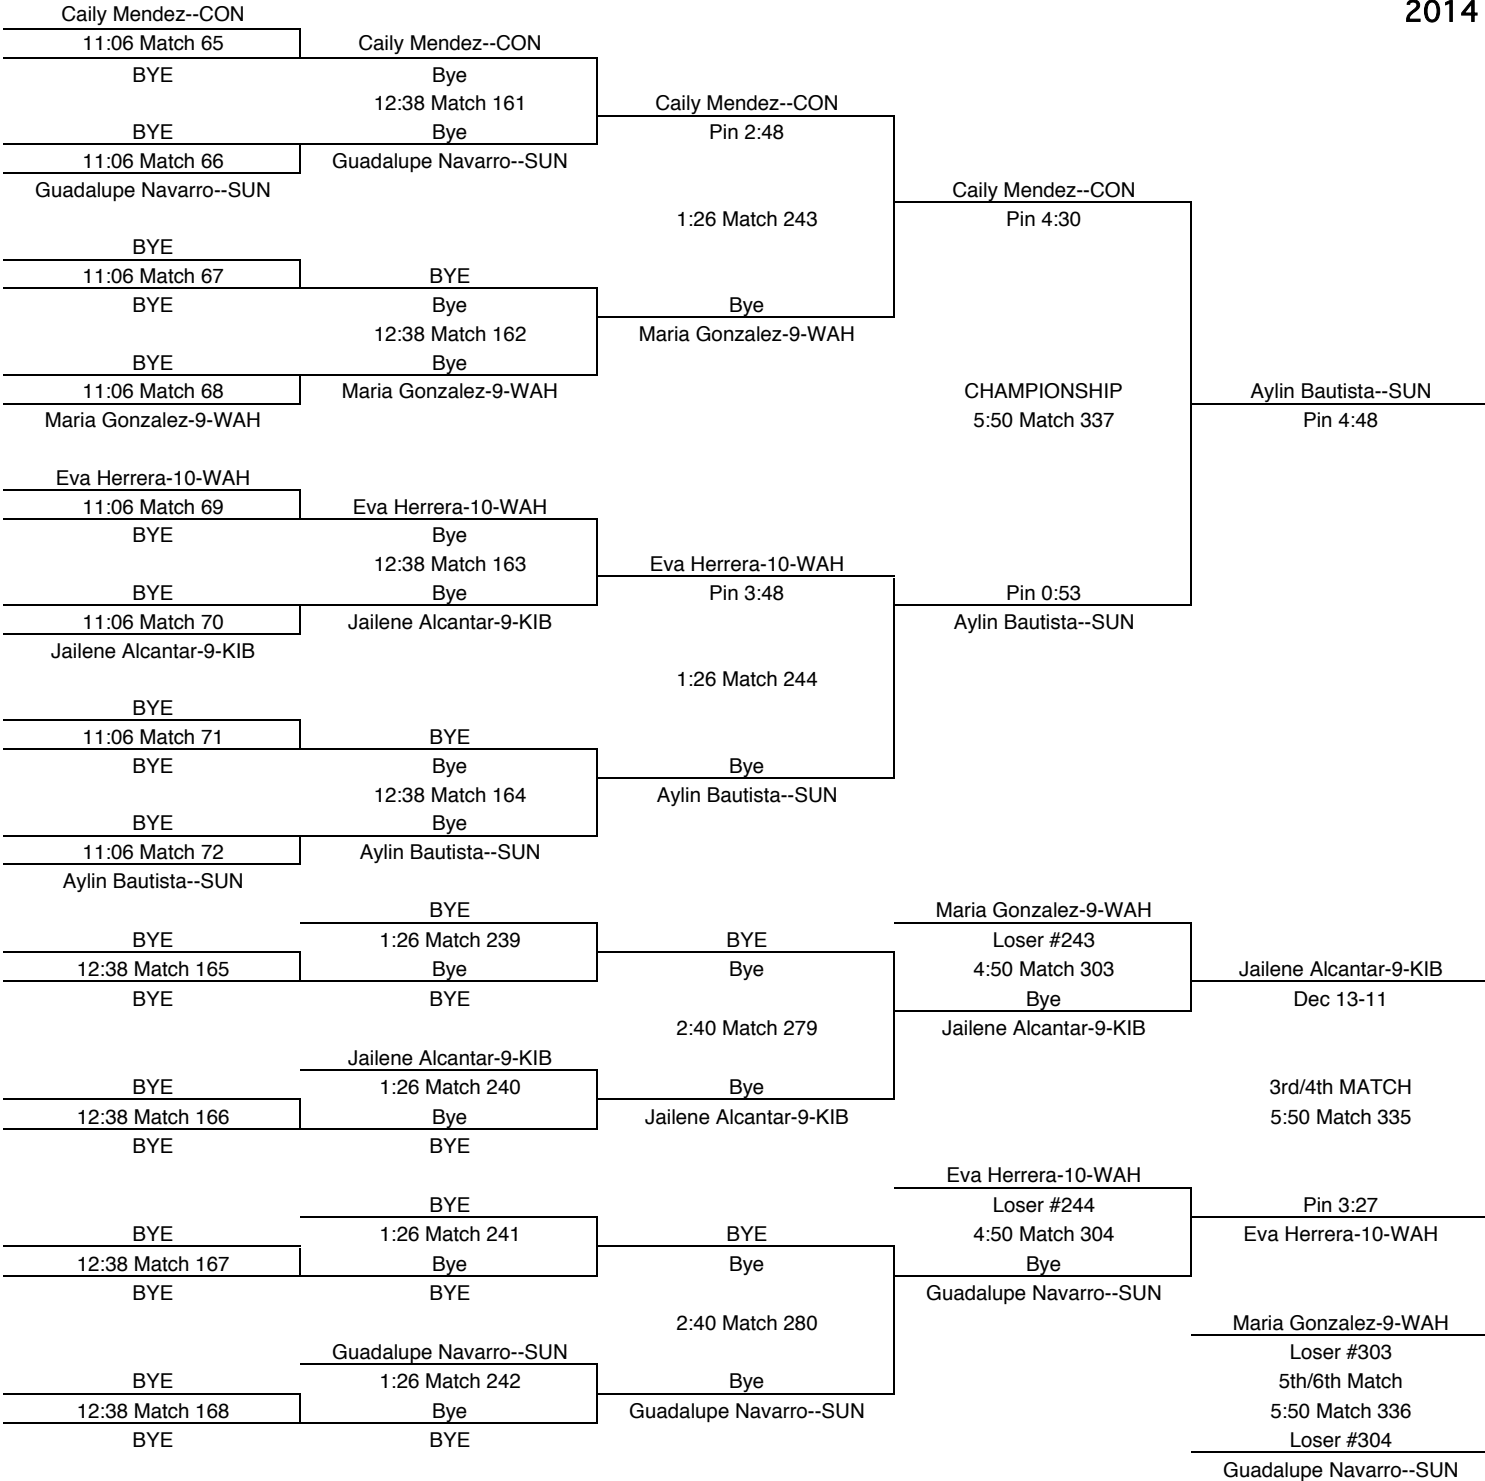

2014 GIRLS DISTRICT 5-RICHLAND

155

TEAM POINTS-155	
0	COL-Columbia
22	CON-Connell
0	DAV-Davis
0	ELL-Ellensburg
0	GVW-Grandview
0	GGR-Granger
0	HID-Highland
10	KIB-Ki-Be
0	KIT-Kittitas
0	MAB-Mabton
0	PRO-Prosser
0	RIC-Richland
0	ROY-Royal
31	SUN-Sunnyside
0	TOP-Toppenish
29	WAH-Wahluke
0	WAP-Wapato
0	WEN-Wenatchee
0	WHS-White Swan
0	ZIL-Zillah

FINAL PLACES-155	
1st	Aylin Bautista--SUN
2nd	Caily Mendez--CON
3rd	Eva Herrera-10-WAH
4th	Jailene Alcantar-9-KIB
5th	Maria Gonzalez-9-WAH
6th	Guadalupe Navarro--SUN

Eva Herrera-10-WAH	
Pin 0:31	
3rd/4th MATCH	
5:50 Match 335	
Pin 3:27	
Eva Herrera-10-WAH	
Maria Gonzalez-9-WAH	
Loser #303	
5th/6th Match	
5:50 Match 336	
Loser #304	
Guadalupe Navarro--SUN	
Dec 9-7	
Maria Gonzalez-9-WAH