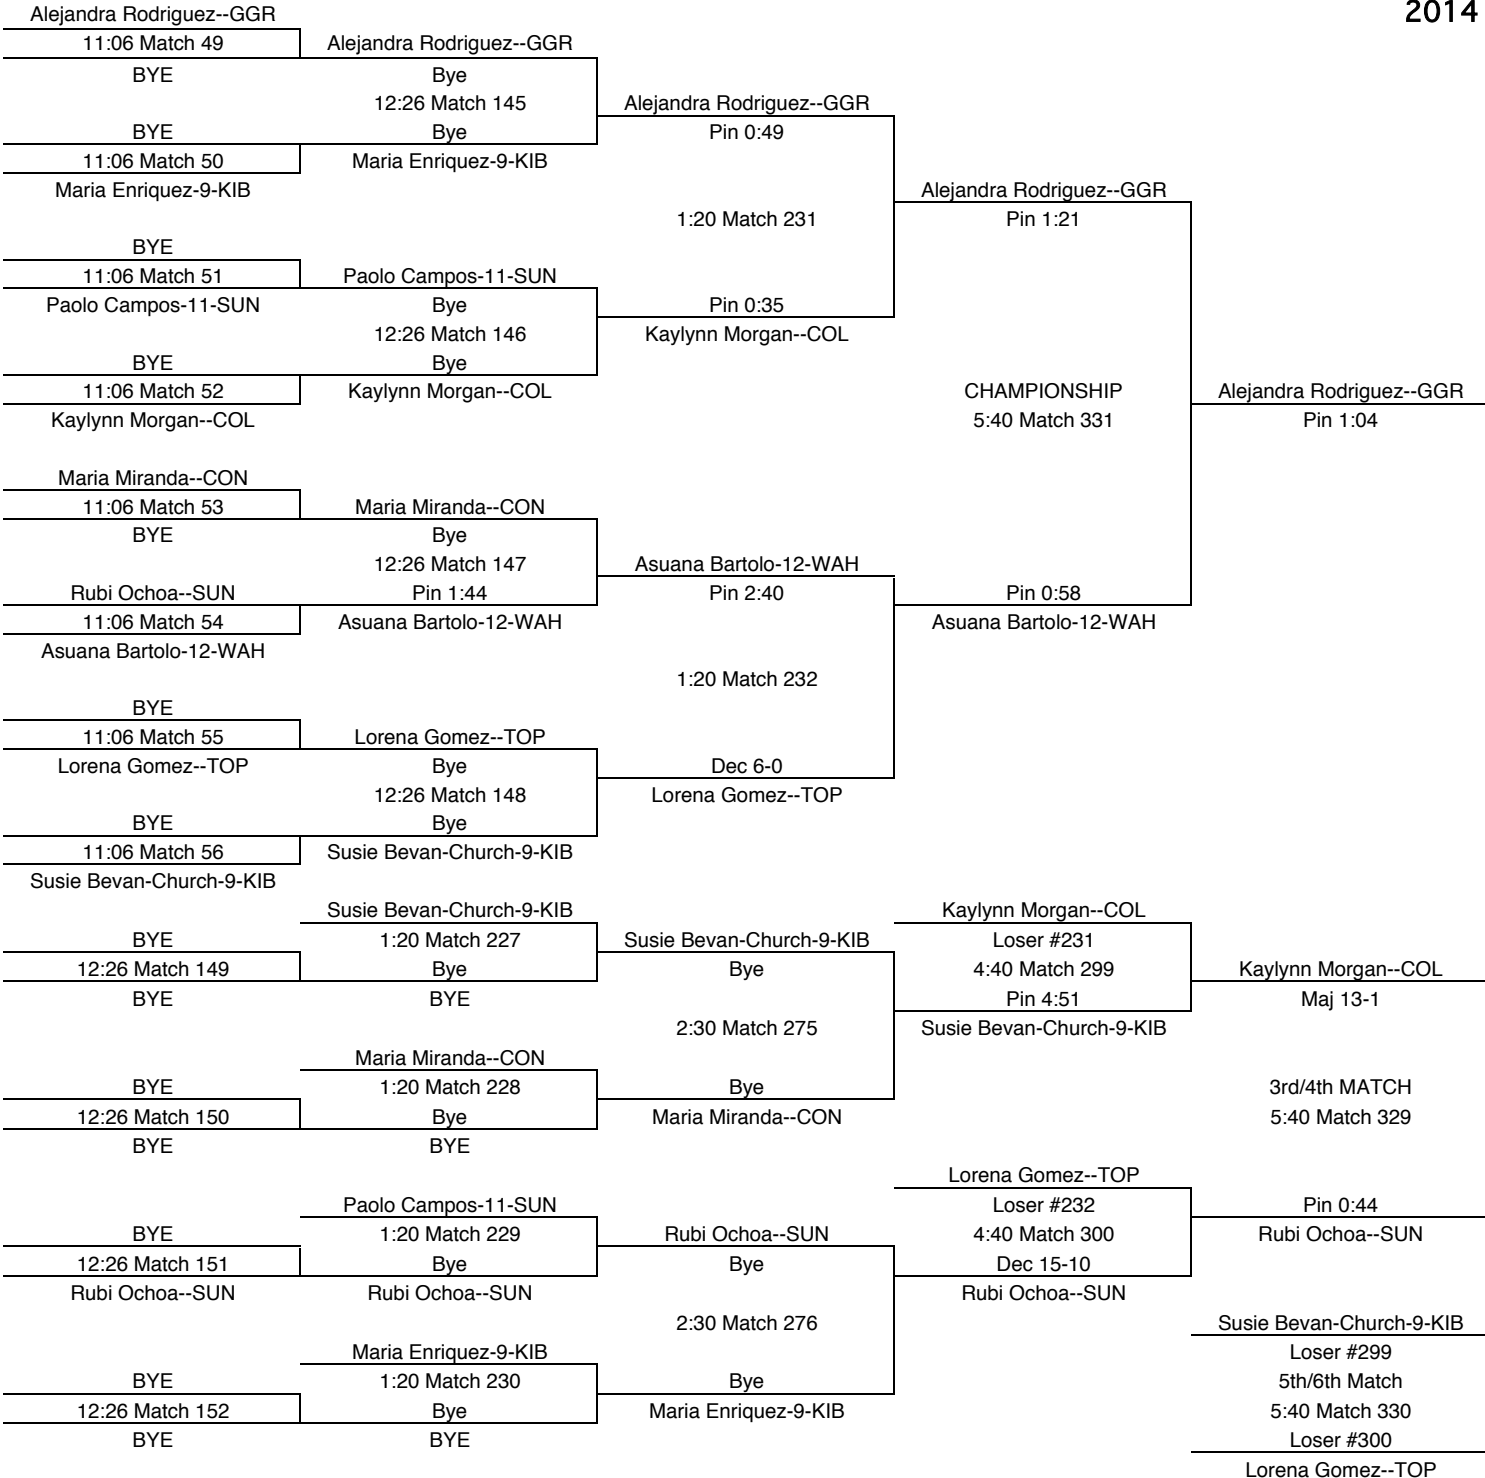

137

TEAM POINTS-137	
15	COL-Columbia
1	CON-Connell
0	DAV-Davis
0	ELL-Ellensburg
0	GVW-Grandview
28	GGR-Granger
0	HID-Highland
12	KIB-Ki-Be
0	KIT-Kittitas
0	MAB-Mabton
0	PRO-Prosser
0	RIC-Richland
0	ROY-Royal
17	SUN-Sunnyside
7	TOP-Toppenish
24	WAH-Wahlake
0	WAP-Wapato
0	WEN-Wenatchee
0	WHS-White Swan
0	ZIL-Zillah