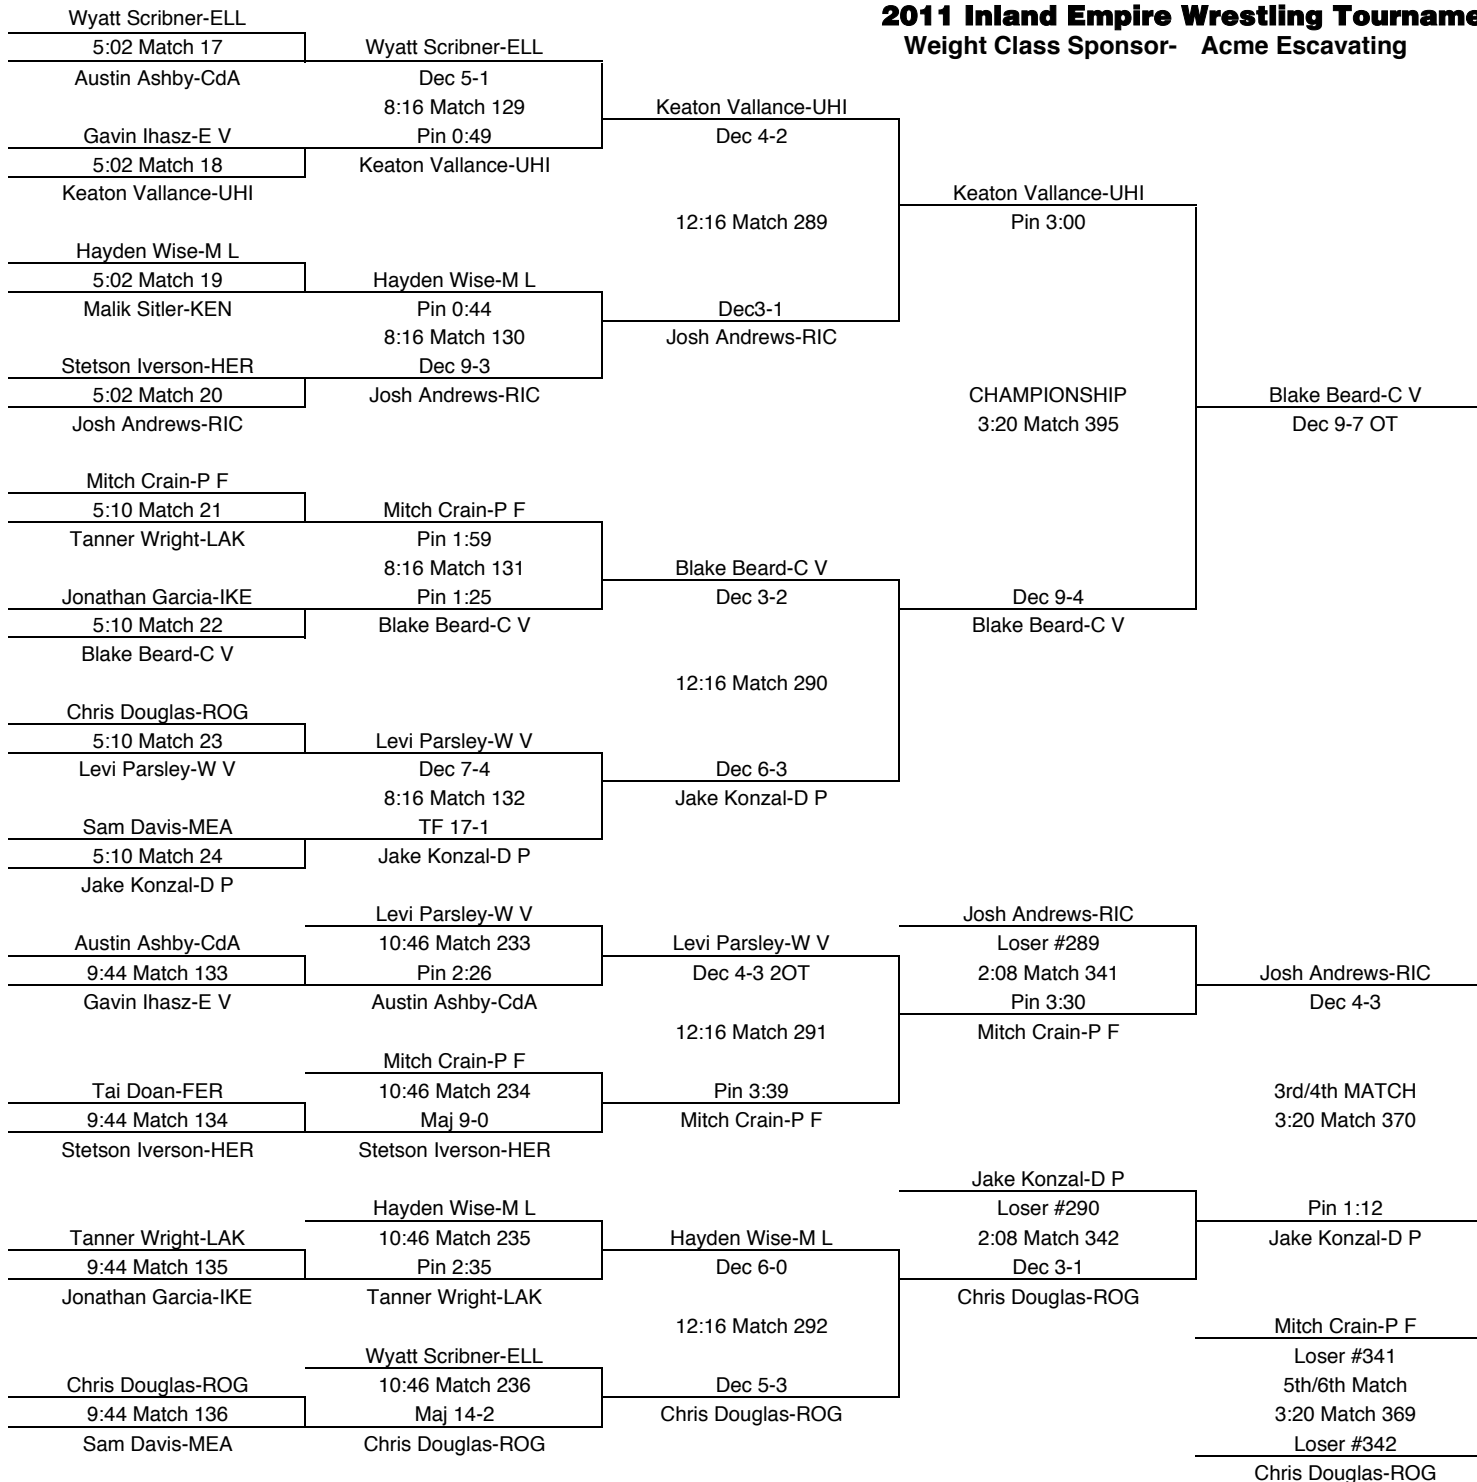

AJ Konda-CdA

Pin 2:22

Chase Clasen-M L

Dec 6-0

Max Peterson-MEA-ALS

2011 Inland Empire Wrestling Tournament-Dec 9-10, Central Valley
Weight Class Sponsor- Acme Escavating

120

TEAM POINTS-120	
24	C V-Central Valley
3	CdA-Couer d'Alene
0	CHE-Cheney
15.5	D P-Deer Park
0	E V-East Valley
2	ELL-Ellensburg
0	FER-Ferris
2	HER-Hermiston
0	IKE-Eisenhower
0	KEN-Kennewick
3	LAK-Lakeland
5	M L-Moses Lake
0	MEA-Mead
17	P F-Post Falls
14	RIC-Richland
7	ROG-Rogers
0	S P-Shadle Park
22	UHI-University
3	W V-West Valley
FINAL PLACES-120	
1st	Blake Beard-C V
2nd	Mitch Crain-P F
3rd	Josh Andrews-RIC
4th	Jake Konzal-D P
5th	Mitch Crain-P F
6th	Chris Douglas-ROG