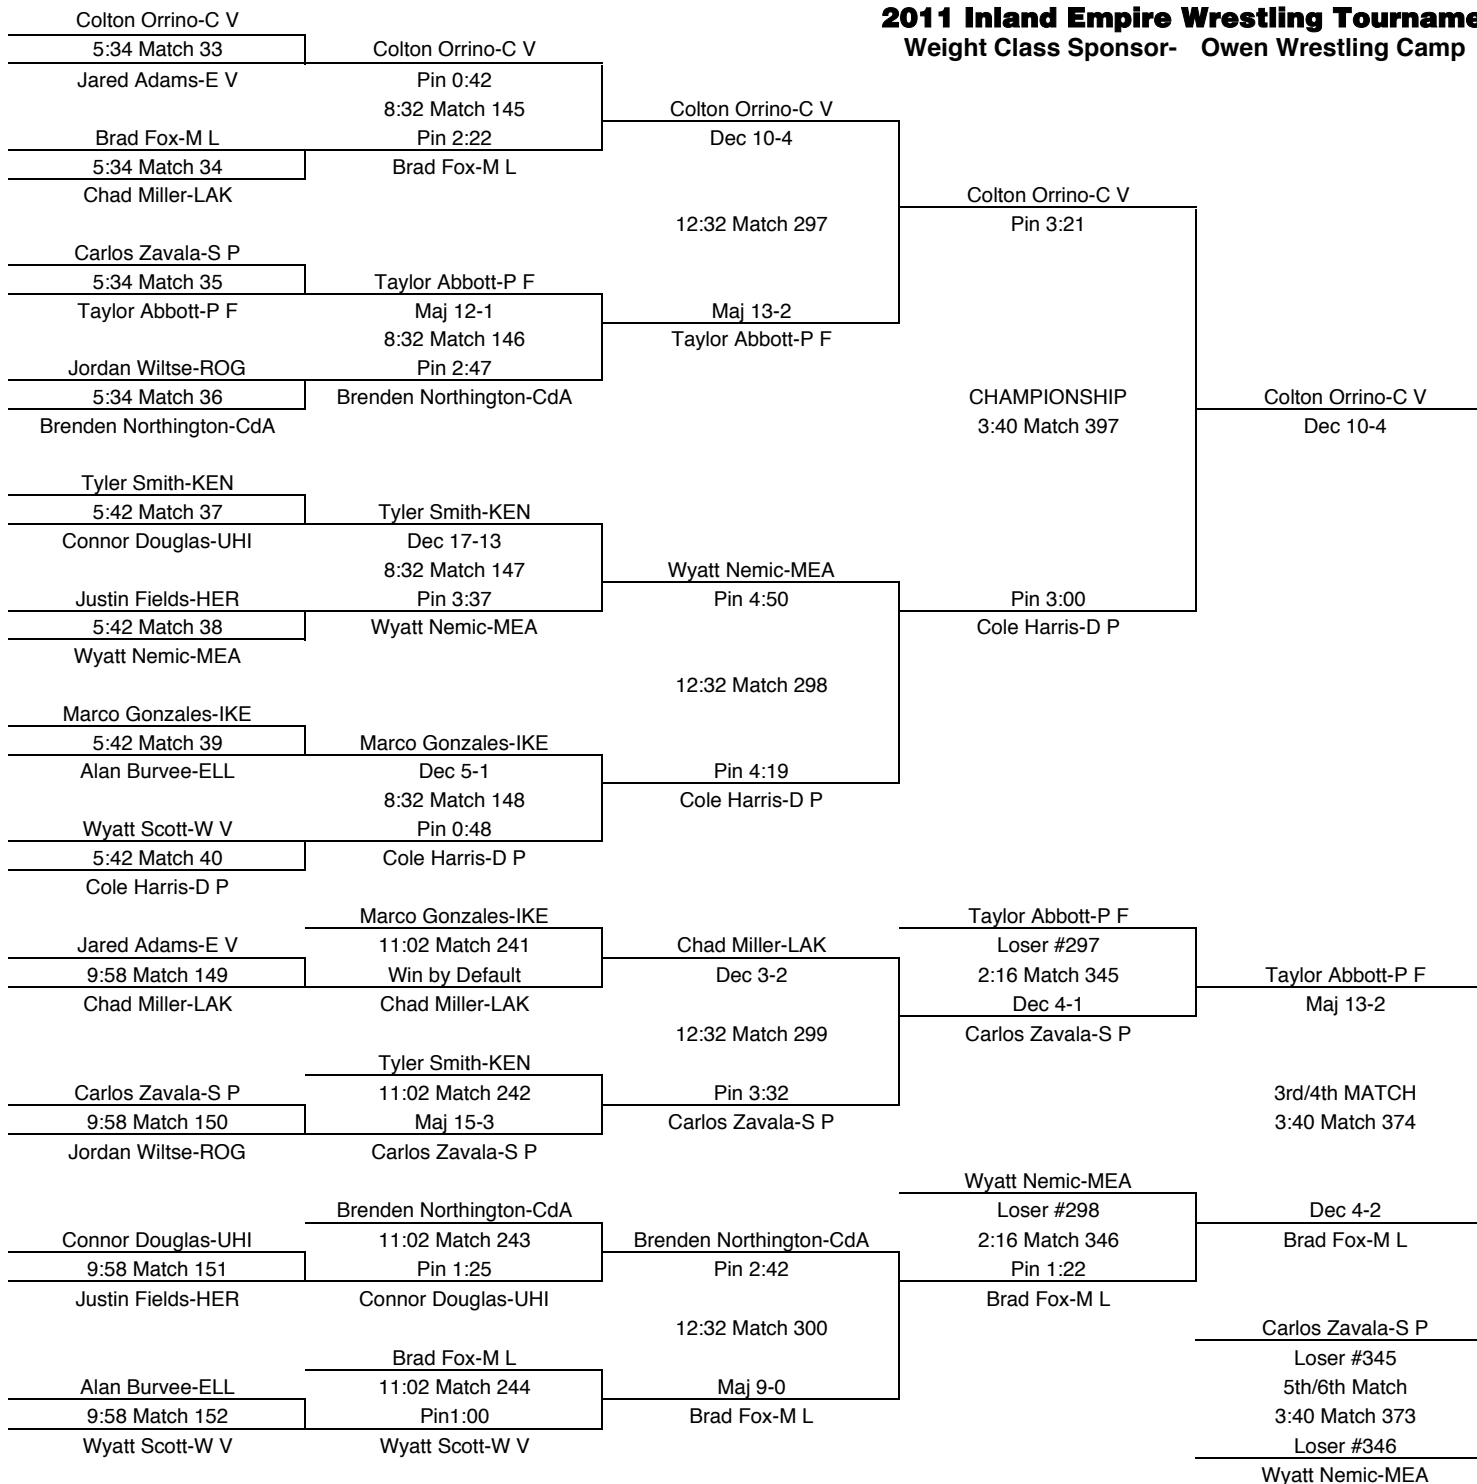

2011 Inland Empire Wrestling Tournament-Dec 9-10, Central Valley
Weight Class Sponsor- Owen Wrestling Camp

132

TEAM POINTS-132	
26	C V-Central Valley
7	CdA-Couer d'Alene
0	CHE-Cheney
24	D P-Deer Park
0	E V-East Valley
0	ELL-Ellensburg
0	FER-Ferris
0	HER-Hermiston
2	IKE-Eisenhower
2	KEN-Kennewick
4	LAK-Lakeland
19	M L-Moses Lake
13	MEA-Mead
15	P F-Post Falls
0	RIC-Richland
0	ROG-Rogers
9	S P-Shadle Park
3	UHI-University
3	W V-West Valley

FINAL PLACES-132	
1st	Colton Orrino-C V
2nd	Cole Harris-D P
3rd	Brad Fox-M L
4th	Taylor Abbott-P F
5th	Wyatt Nemic-MEA
6th	Carlos Zavala-S P