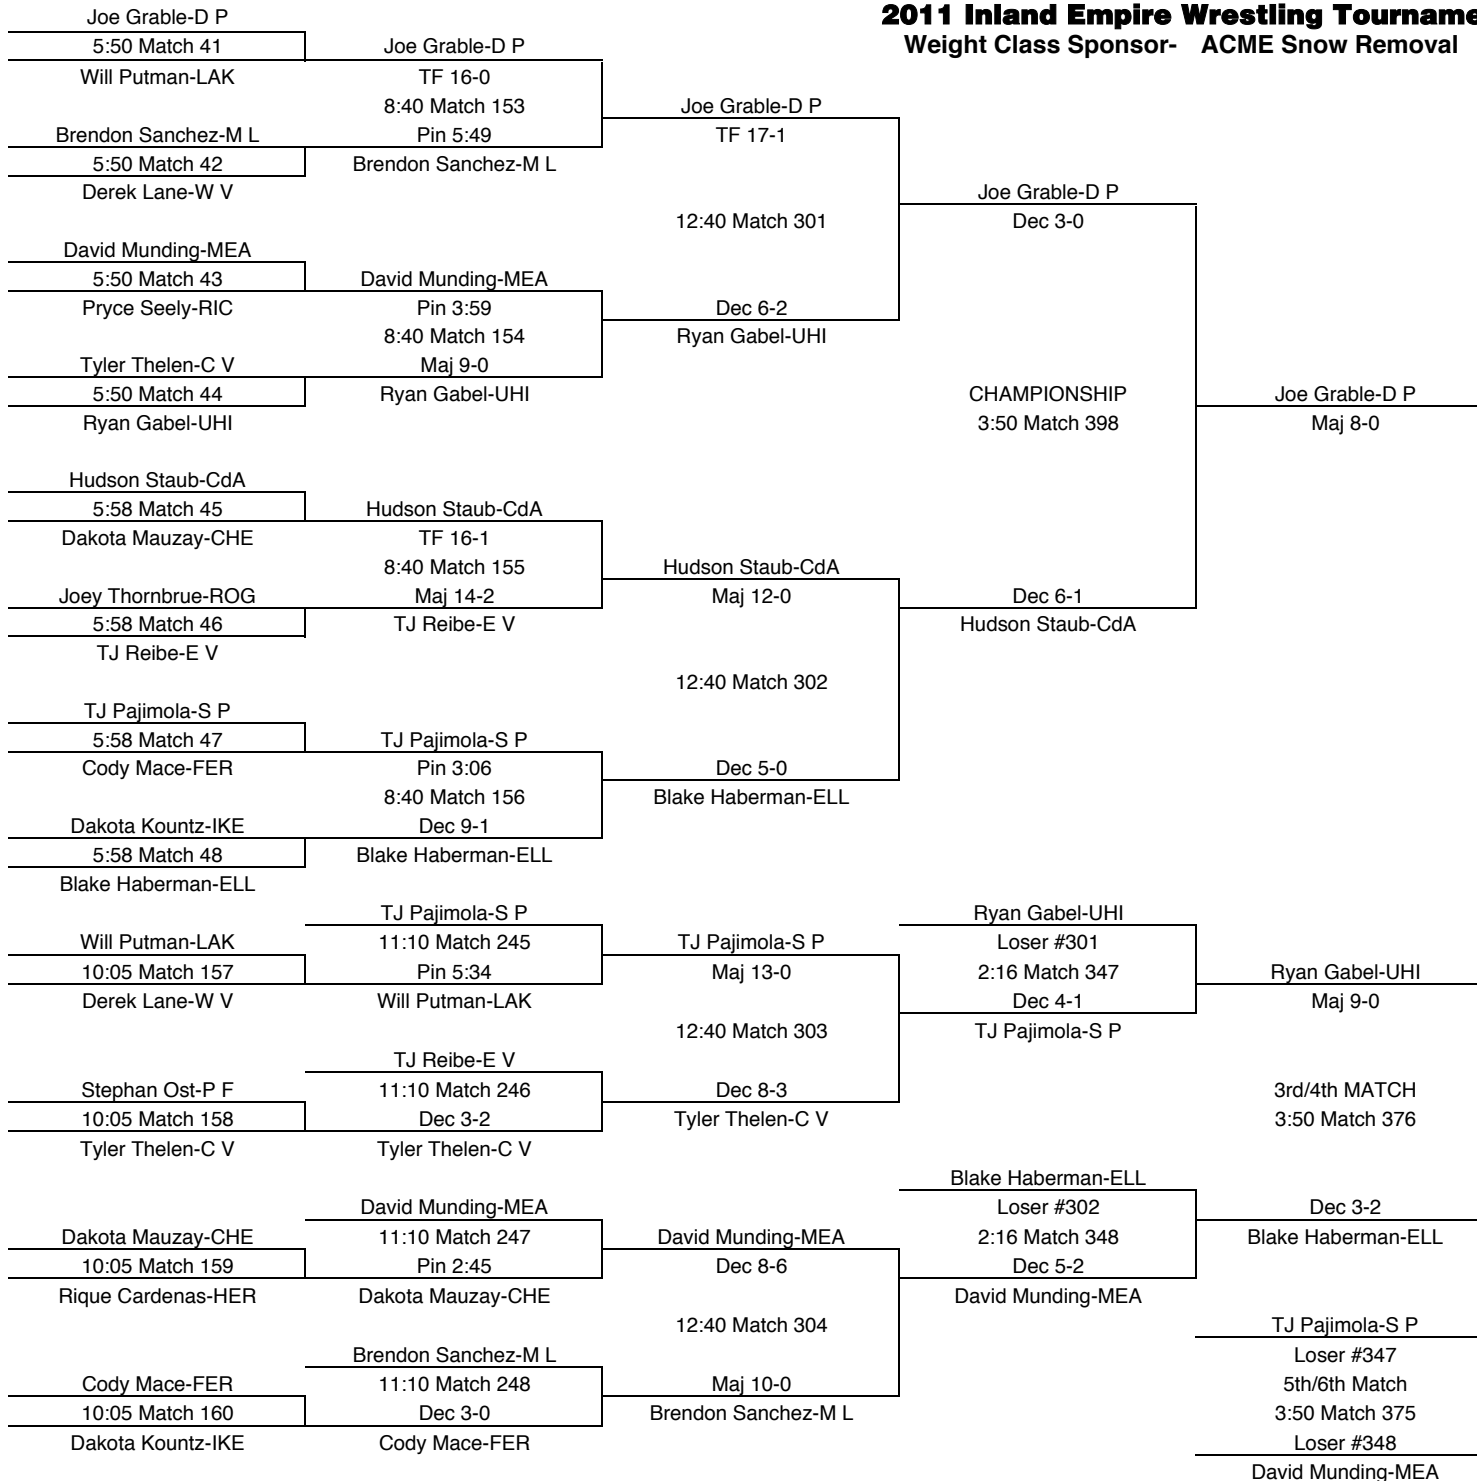

2011 Inland Empire Wrestling Tournament-Dec 9-10, Central Valley
Weight Class Sponsor- ACME Snow Removal

138

TEAM POINTS-138	
2	C V-Central Valley
20.5	CdA-Couer d'Alene
3	CHE-Cheney
26	D P-Deer Park
3	E V-East Valley
12	ELL-Ellensburg
1	FER-Ferris
0	HER-Hermiston
0	IKE-Eisenhower
0	KEN-Kennewick
3	LAK-Lakeland
6	M L-Moses Lake
11	MEA-Mead
0	P F-Post Falls
0	RIC-Richland
0	ROG-Rogers
10	S P-Shadle Park
16	UHI-University
0	W V-West Valley
FINAL PLACES-138	
1st	Joe Grable-D P
2nd	Hudson Staub-CdA
3rd	Ryan Gabel-UHI
4th	Blake Haberman-ELL
5th	David Munding-MEA
6th	TJ Pajimola-S P