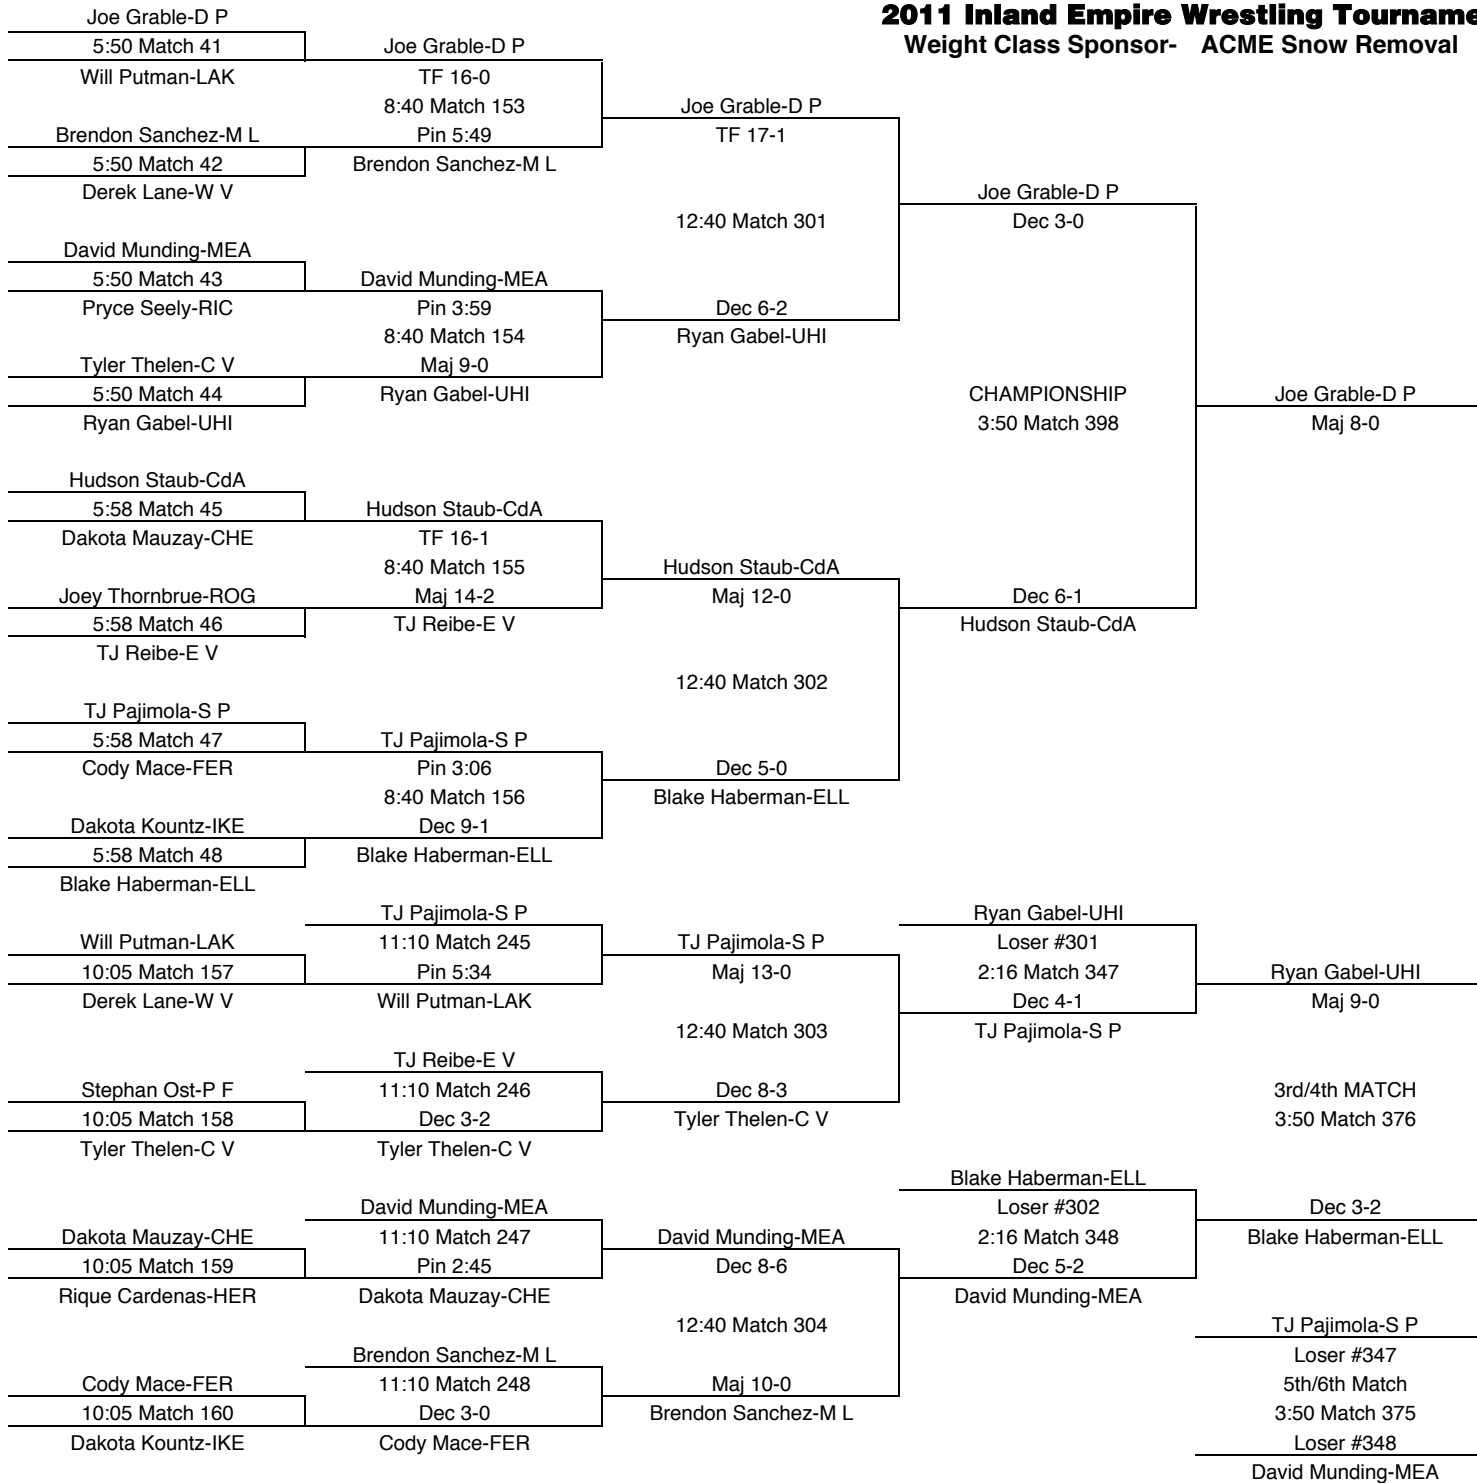

2011 Inland Empire Wrestling Tournament-Dec 9-10, Central Valley
Weight Class Sponsor- ACME Snow Removal

138

TEAM POINTS-138	
2	C V-Central Valley
20.5	CdA-Couer d'Alene
3	CHE-Cheney
26	D P-Deer Park
3	E V-East Valley
12	ELL-Ellensburg
1	FER-Ferris
0	HER-Hermiston
0	IKE-Eisenhower
0	KEN-Kennewick
3	LAK-Lakeland
6	M L-Moses Lake
11	MEA-Mead
0	P F-Post Falls
0	RIC-Richland
0	ROG-Rogers
10	S P-Shadle Park
16	UHI-University
0	W V-West Valley
FINAL PLACES-138	
1st	Joe Grable-D P
2nd	Hudson Staub-CdA
3rd	Ryan Gabel-UHI
4th	Blake Haberman-ELL
5th	David Munding-MEA
6th	TJ Pajimola-S P