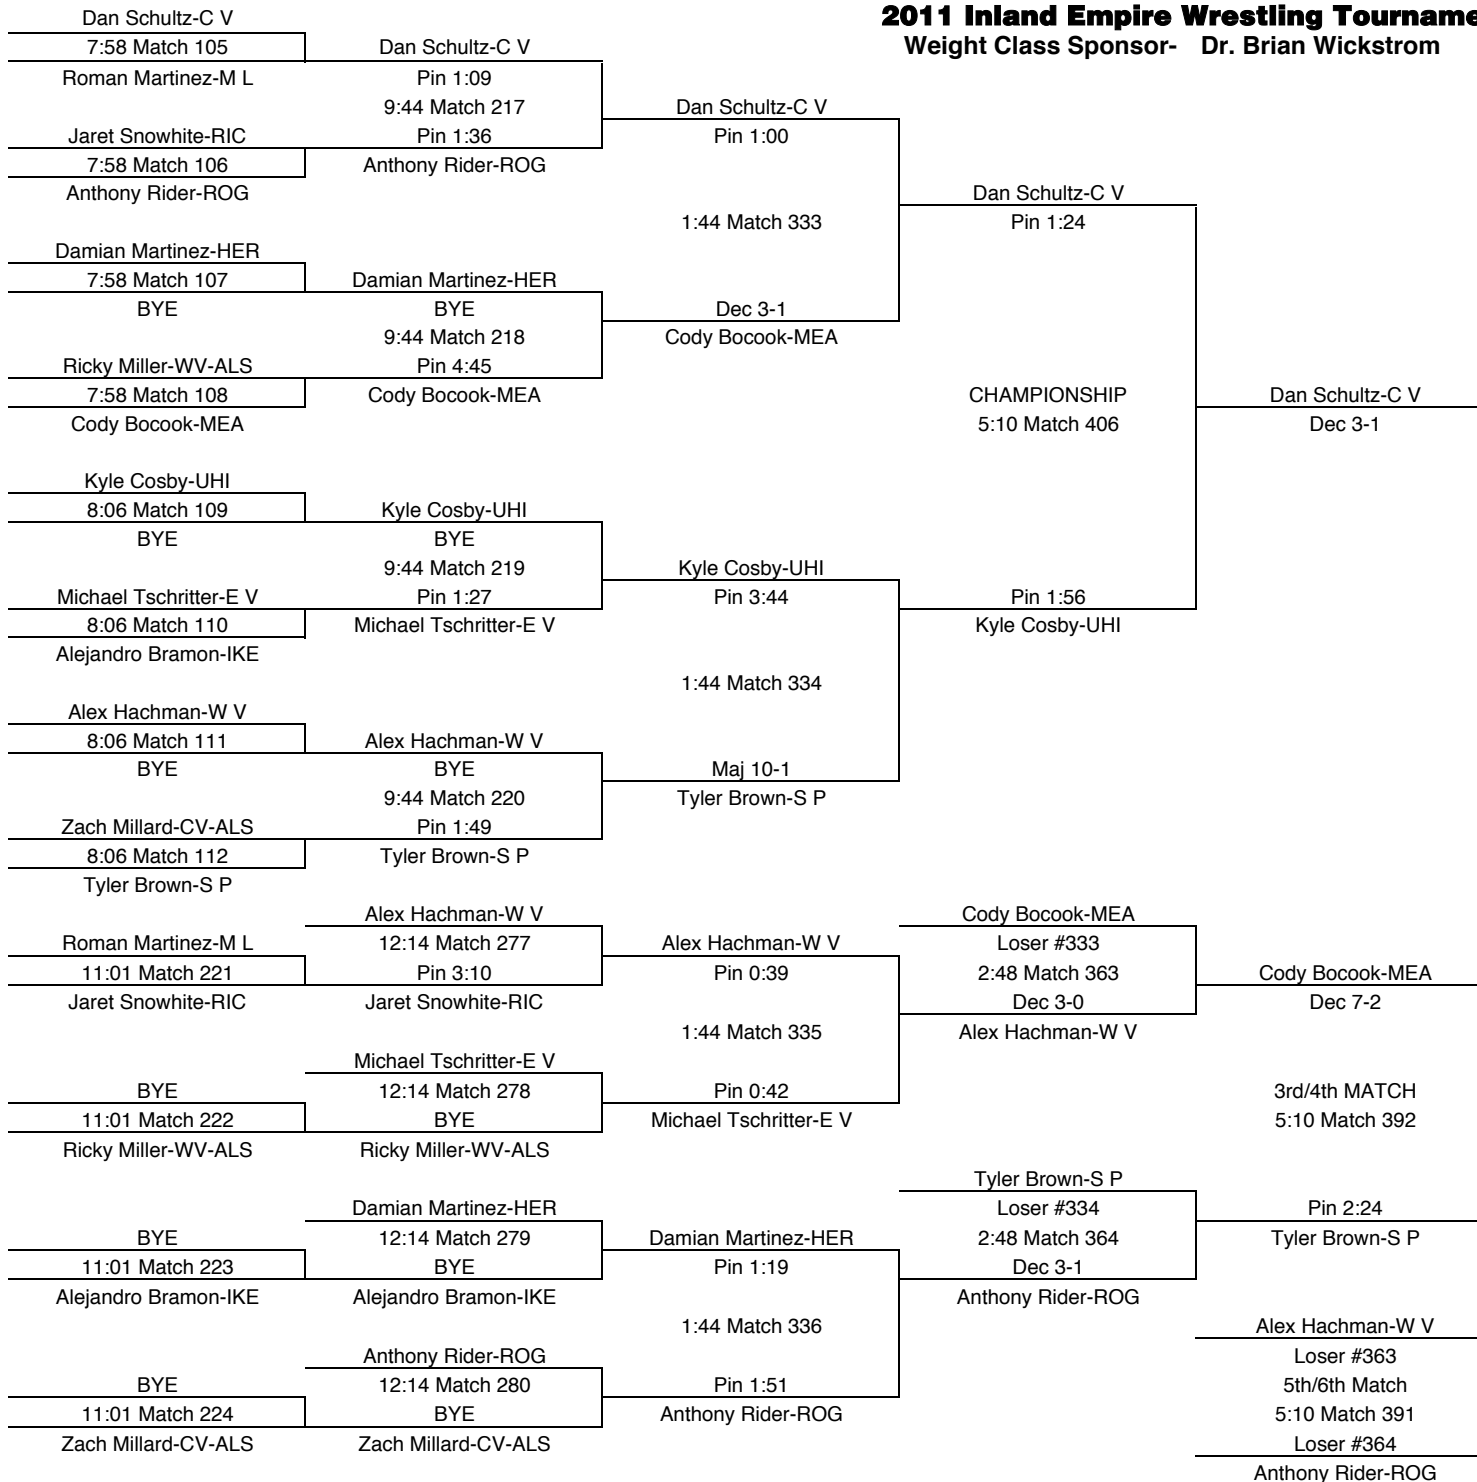

2011 Inland Empire Wrestling Tournament-Dec 9-10, Central Valley
Weight Class Sponsor- Dr. Brian Wickstrom

285

TEAM POINTS-285	
28	C V-Central Valley
0	CdA-Couer d'Alene
0	CHE-Cheney
0	D P-Deer Park
7	E V-East Valley
0	ELL-Ellensburg
0	FER-Ferris
3	HER-Hermiston
1	IKE-Eisenhower
0	KEN-Kennewick
0	LAK-Lakeland
0	M L-Moses Lake
14	MEA-Mead
0	P F-Post Falls
3	RIC-Richland
11	ROG-Rogers
21	S P-Shadle Park
22	UHI-University
11	W V-West Valley
FINAL PLACES-285	
1st	Dan Schultz-C V
2nd	Kyle Cosby-UHI
3rd	Tyler Brown-S P
4th	Cody Bocook-MEA
5th	Alex Hachman-W V
6th	Anthony Rider-ROG