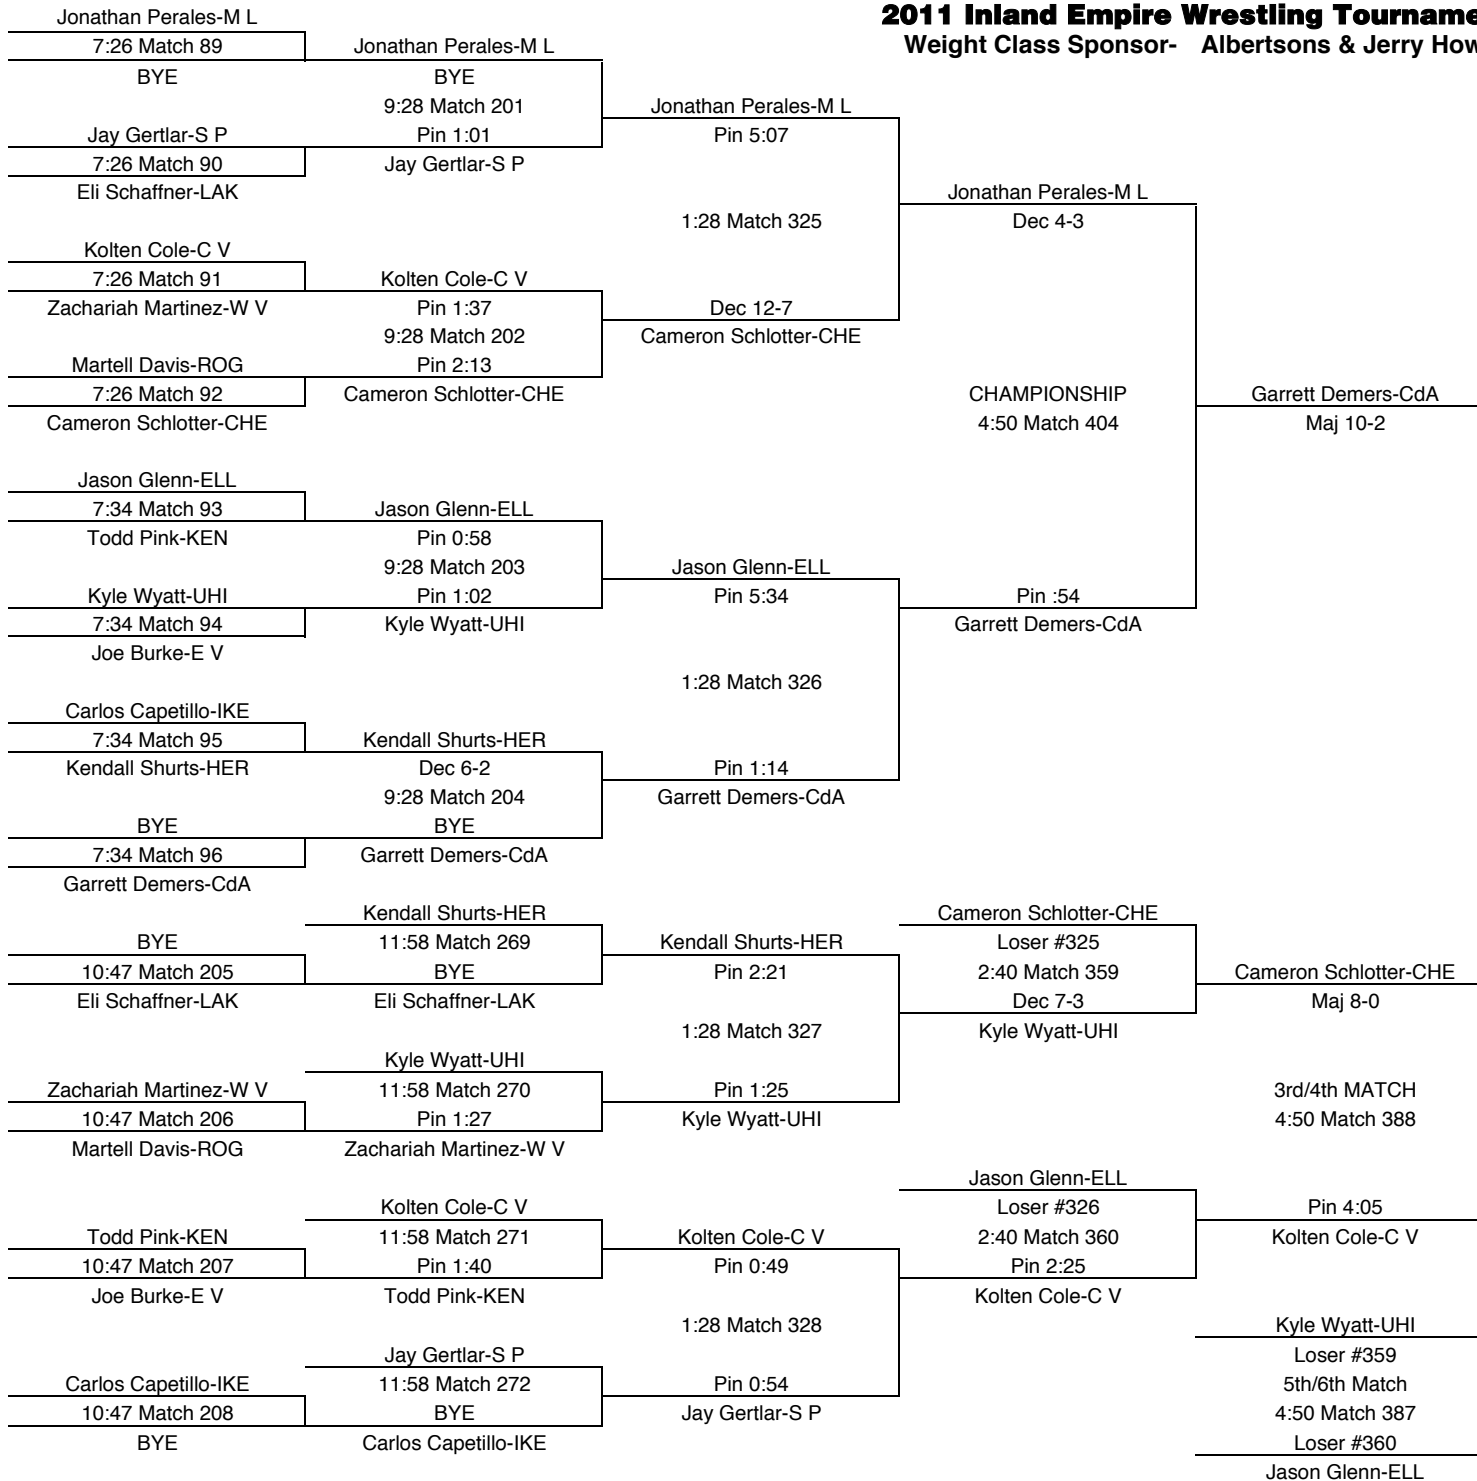

2011 Inland Empire Wrestling Tournament-Dec 9-10, Central Valley
Weight Class Sponsor- Albertsons & Jerry Howard

195

TEAM POINTS-195	
20	C V-Central Valley
27	CdA-Couer d'Alene
17	CHE-Cheney
0	D P-Deer Park
0	E V-East Valley
13	ELL-Ellensburg
0	FER-Ferris
5	HER-Hermiston
1	IKE-Eisenhower
3	KEN-Kennewick
1	LAK-Lakeland
20	M L-Moses Lake
0	MEA-Mead
0	P F-Post Falls
0	RIC-Richland
0	ROG-Rogers
7	S P-Shadle Park
11	UHI-University
3	W V-West Valley
FINAL PLACES-195	
1st	Garrett Demers-CdA
2nd	Jonathan Perales-M L
3rd	Cameron Schlotter-CHE
4th	Kolten Cole-C V
5th	Jason Glenn-ELL
6th	Kyle Wyatt-UHI