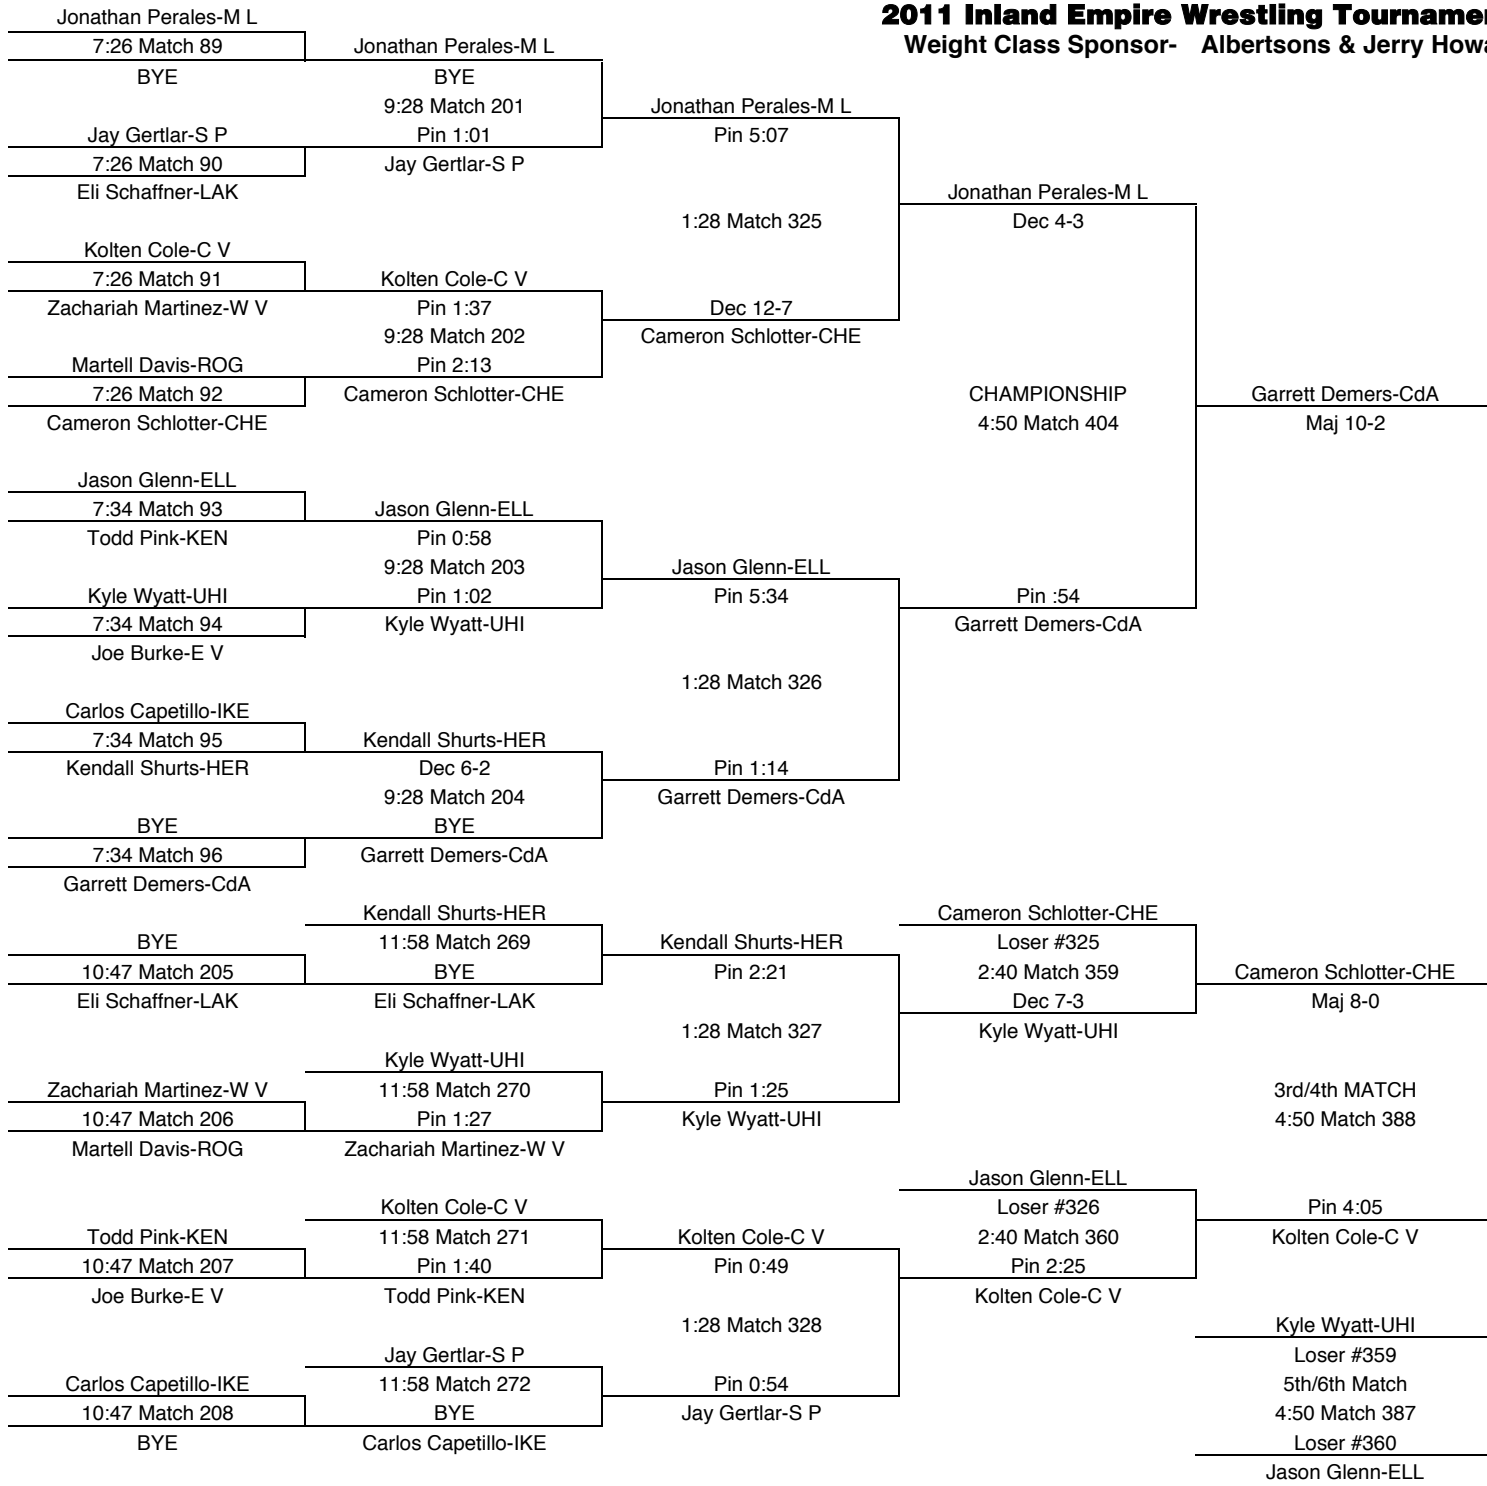

2011 Inland Empire Wrestling Tournament-Dec 9-10, Central Valley
Weight Class Sponsor- Albertsons & Jerry Howard

195

TEAM POINTS-195	
20	C V-Central Valley
27	CdA-Couer d'Alene
17	CHE-Cheney
0	D P-Deer Park
0	E V-East Valley
13	ELL-Ellensburg
0	FER-Ferris
5	HER-Hermiston
1	IKE-Eisenhower
3	KEN-Kennewick
1	LAK-Lakeland
20	M L-Moses Lake
0	MEA-Mead
0	P F-Post Falls
0	RIC-Richland
0	ROG-Rogers
7	S P-Shadle Park
11	UHI-University
3	W V-West Valley

FINAL PLACES-195	
1st	Garrett Demers-CdA
2nd	Jonathan Perales-M L
3rd	Cameron Schlotter-CHE
4th	Kolten Cole-C V
5th	Jason Glenn-ELL
6th	Kyle Wyatt-UHI