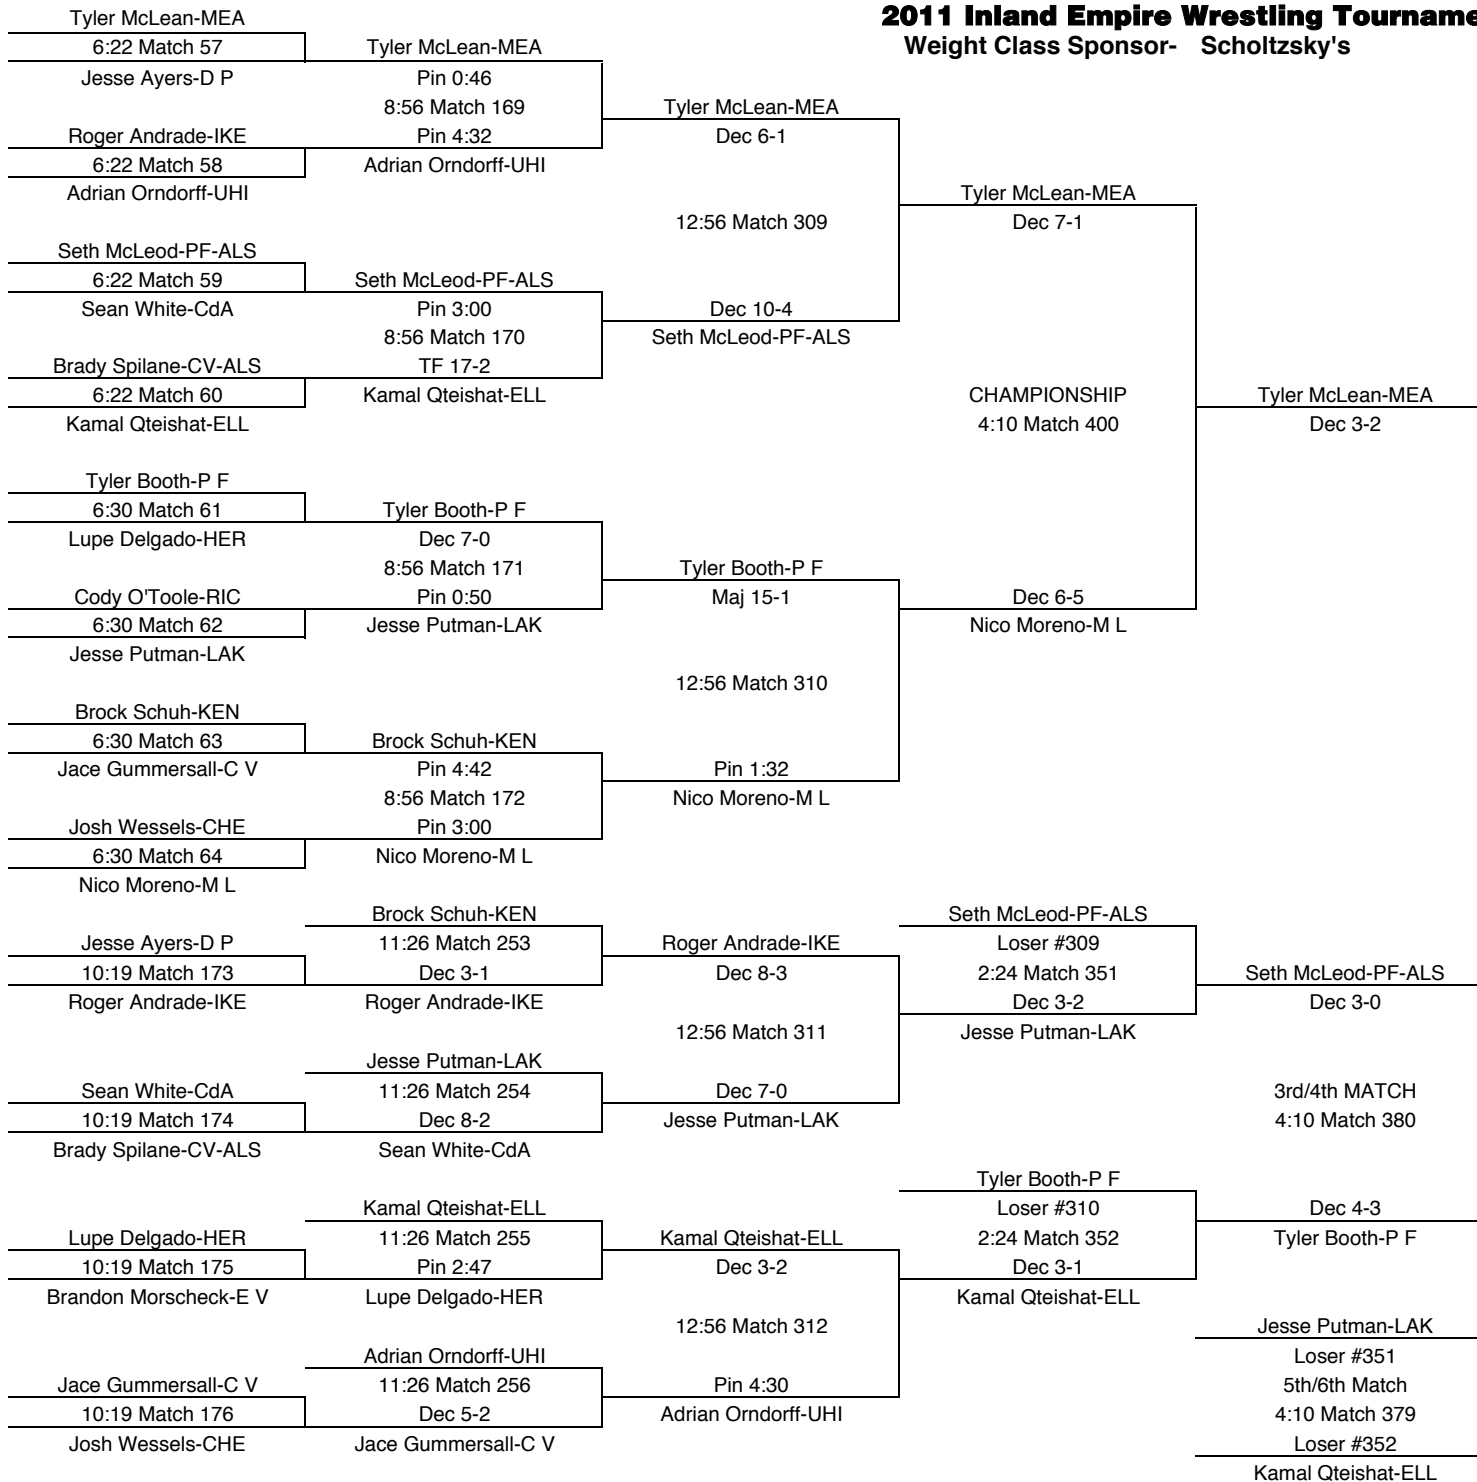

2011 Inland Empire Wrestling Tournament-Dec 9-10, Central Valley
Weight Class Sponsor- Scholtzsky's

152

TEAM POINTS-152	
1	C V-Central Valley
1	CdA-Couer d'Alene
0	CHE-Cheney
0	D P-Deer Park
0	E V-East Valley
11.5	ELL-Ellensburg
0	FER-Ferris
3	HER-Hermiston
2	IKE-Eisenhower
4	KEN-Kennewick
9	LAK-Lakeland
22	M L-Moses Lake
24	MEA-Mead
15	P F-Post Falls
0	RIC-Richland
0	ROG-Rogers
0	S P-Shadle Park
7	UHI-University
0	W V-West Valley
FINAL PLACES-152	
1st	Tyler McLean-MEA
2nd	Nico Moreno-M L
3rd	Tyler Booth-P F
4th	Seth McLeod-PF-ALS
5th	Kamal Qteishat-ELL
6th	Jesse Putman-LAK

	Tyler Booth-P F Dec 4-3
	Kamal Qteishat-ELL Maj 8-0