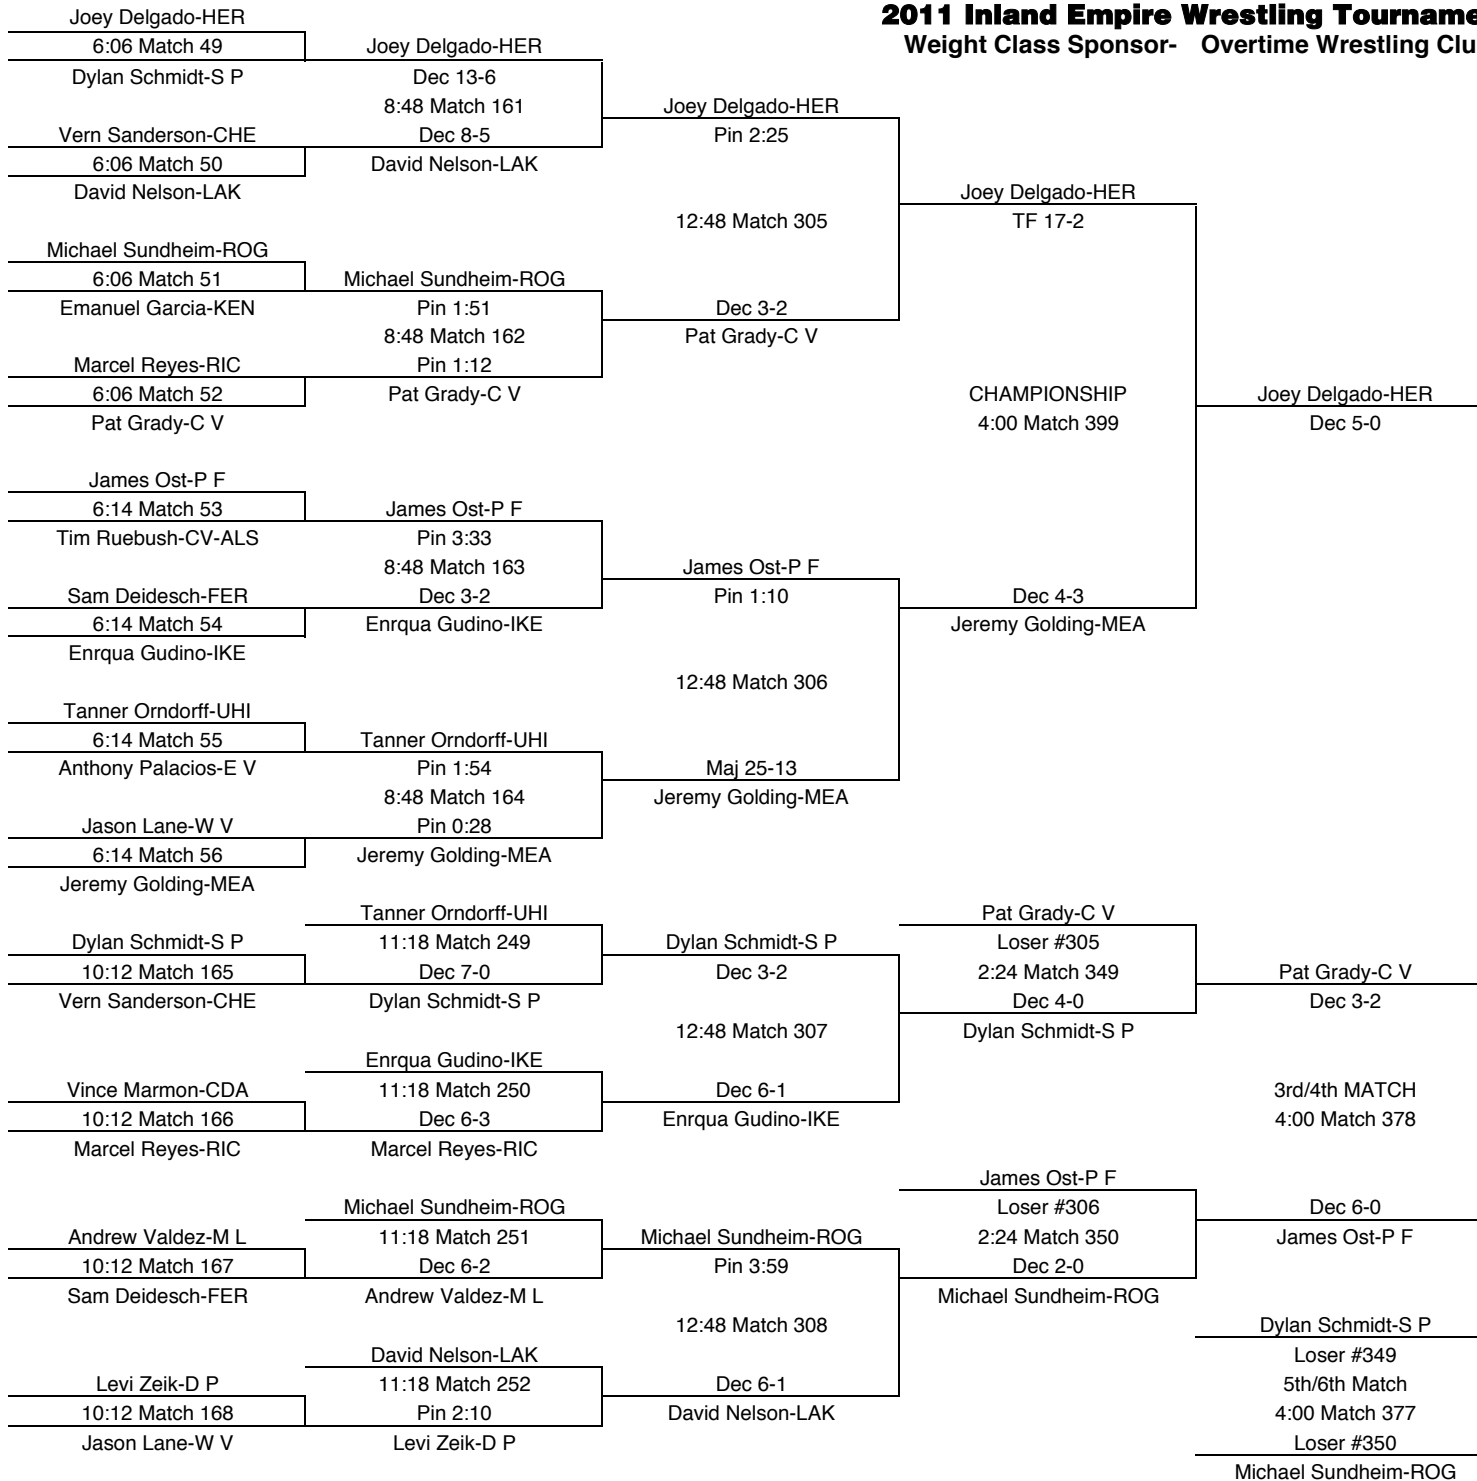

2011 Inland Empire Wrestling Tournament-Dec 9-10, Central Valley
Weight Class Sponsor- Overtime Wrestling Club

145

TEAM POINTS-145	
14	C V-Central Valley
0	CdA-Couer d'Alene
0	CHE-Cheney
3	D P-Deer Park
0	E V-East Valley
0	ELL-Ellensburg
0	FER-Ferris
25.5	HER-Hermiston
3	IKE-Eisenhower
0	KEN-Kennewick
3	LAK-Lakeland
1	M L-Moses Lake
21	MEA-Mead
20	P F-Post Falls
1	RIC-Richland
13	ROG-Rogers
6	S P-Shadle Park
4	UHI-University
0	W V-West Valley
FINAL PLACES-145	
1st	Joey Delgado-HER
2nd	Jeremy Golding-MEA
3rd	James Ost-P F
4th	Pat Grady-C V
5th	Michael Sundheim-ROG
6th	Dylan Schmidt-S P