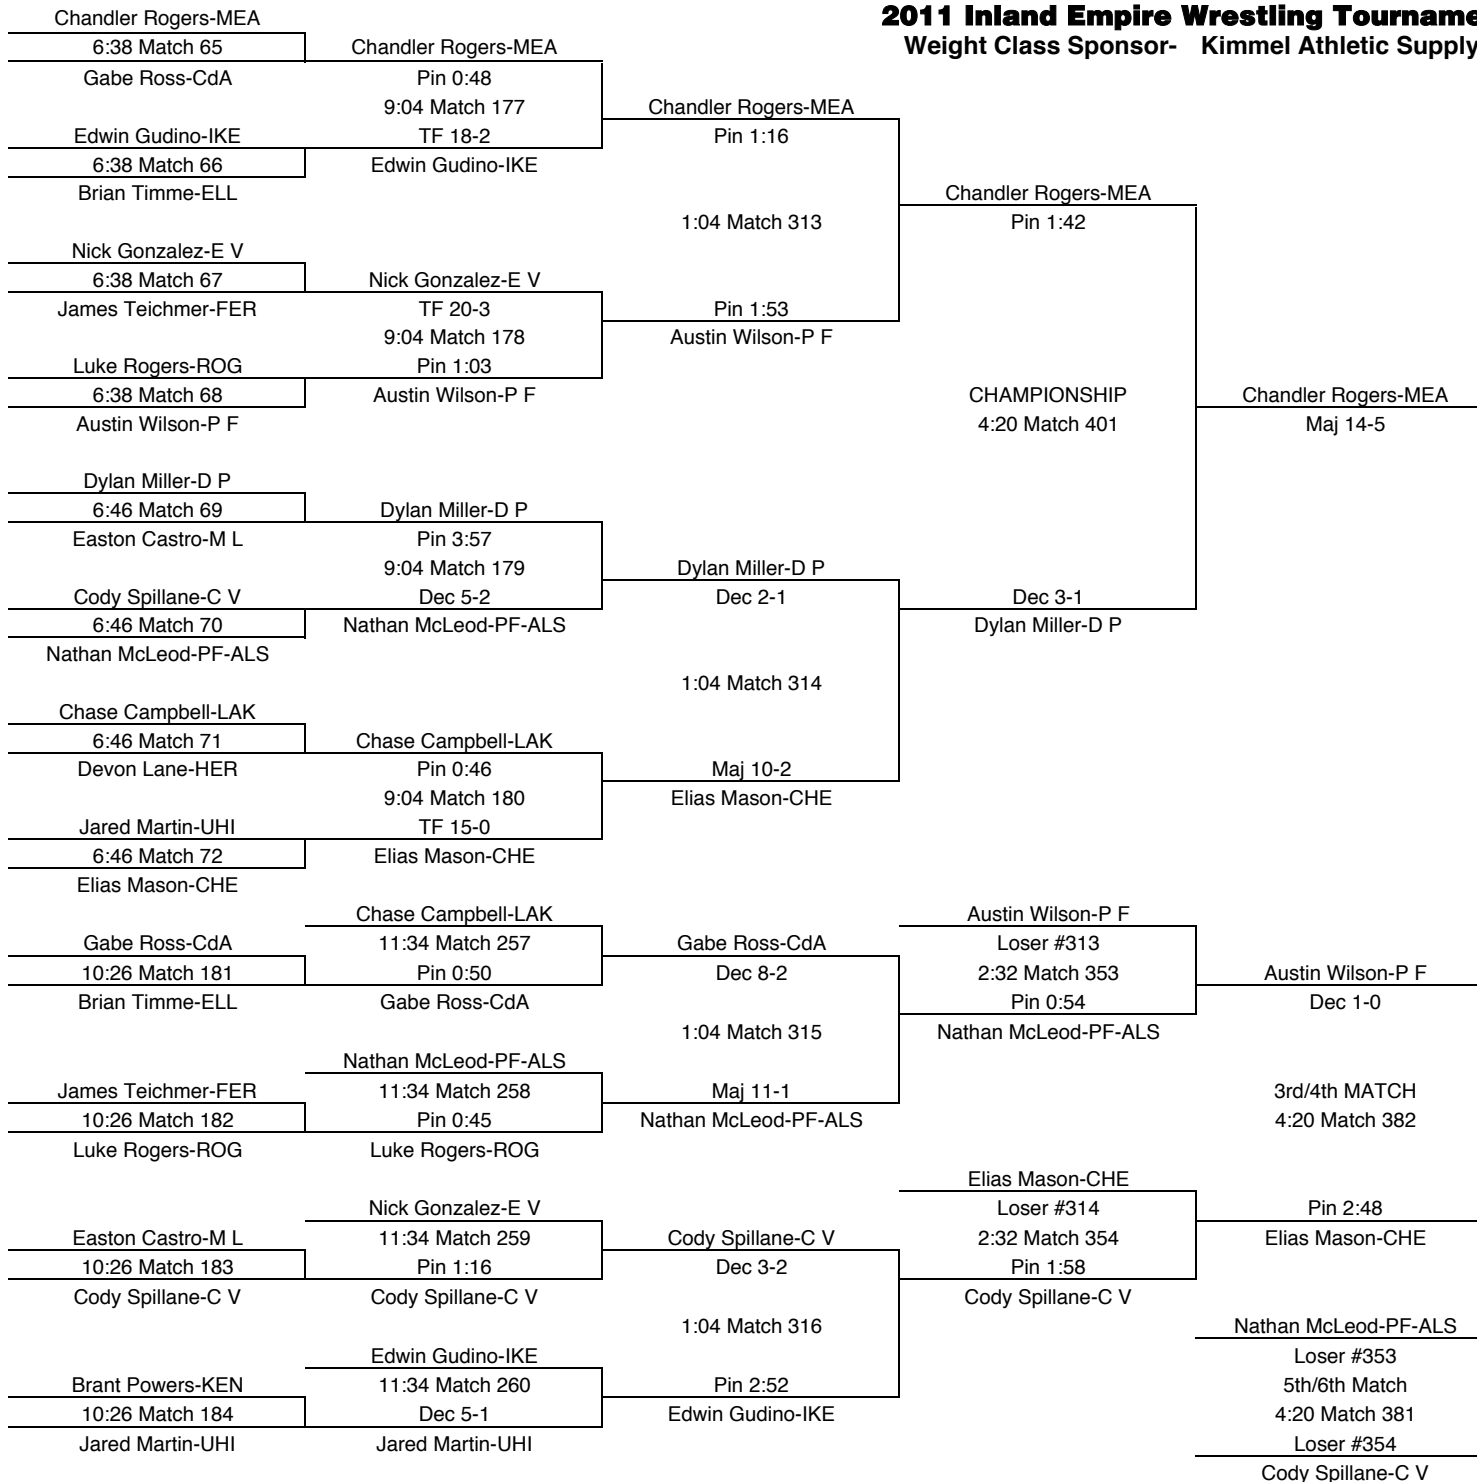

2011 Inland Empire Wrestling Tournament-Dec 9-10, Central Valley
Weight Class Sponsor- Kimmel Athletic Supply

160

TEAM POINTS-160	
10	C V-Central Valley
4	CdA-Couer d'Alene
16.5	CHE-Cheney
20	D P-Deer Park
3.5	E V-East Valley
0	ELL-Ellensburg
0	FER-Ferris
0	HER-Hermiston
6.5	IKE-Eisenhower
0	KEN-Kennewick
4	LAK-Lakeland
0	M L-Moses Lake
29	MEA-Mead
18	P F-Post Falls
0	RIC-Richland
3	ROG-Rogers
0	S P-Shadle Park
1	UHI-University
0	W V-West Valley
FINAL PLACES-160	
1st	Chandler Rogers-MEA
2nd	Dylan Miller-D P
3rd	Austin Wilson-P F
4th	Elias Mason-CHE
5th	Nathan McLeod-PF-ALS
6th	Cody Spillane-C V