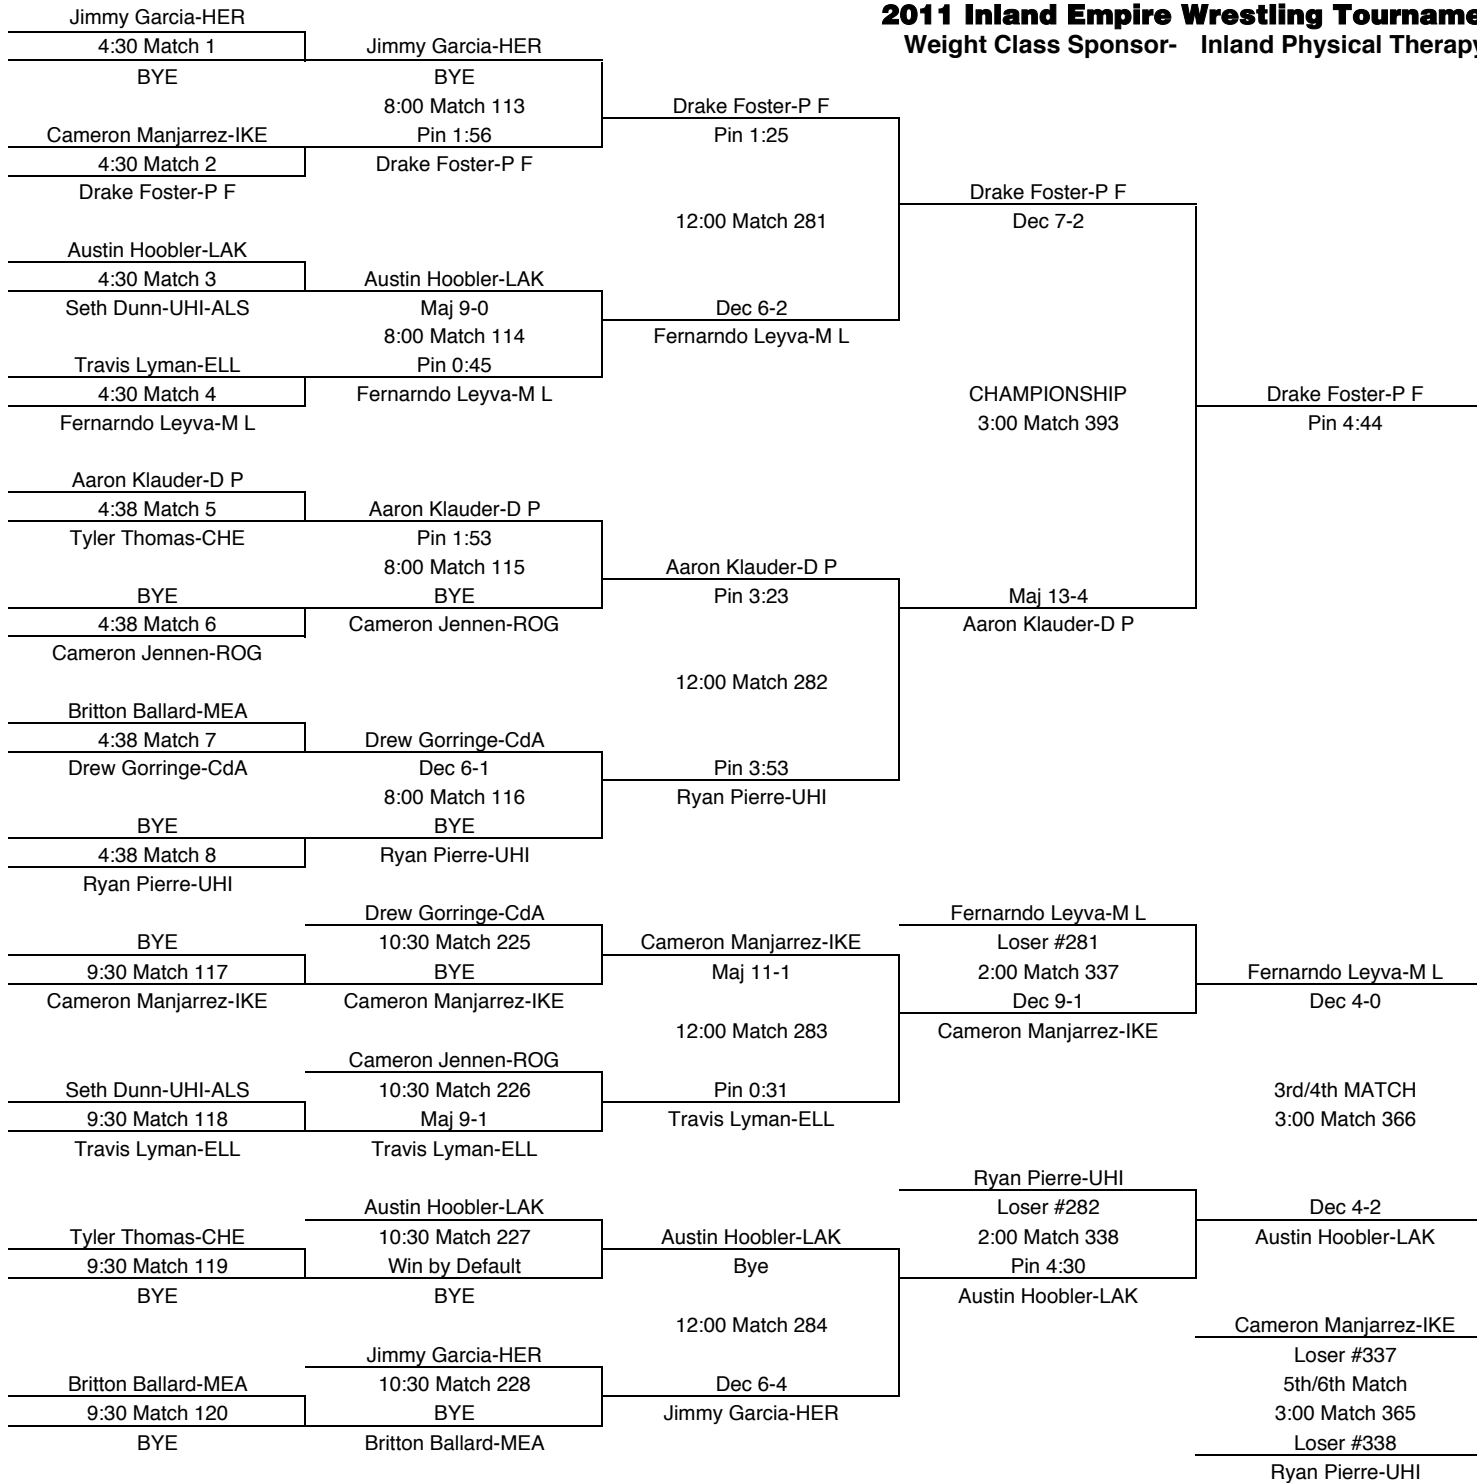

2011 Inland Empire Wrestling Tournament-Dec 9-10, Central Valley
Weight Class Sponsor- Inland Physical Therapy

106

TEAM POINTS-106	
0	C V-Central Valley
2	CdA-Couer d'Alene
0	CHE-Cheney
23	D P-Deer Park
0	E V-East Valley
5	ELL-Ellensburg
0	FER-Ferris
1	HER-Hermiston
10	IKE-Eisenhower
0	KEN-Kennewick
15	LAK-Lakeland
17	M L-Moses Lake
1	MEA-Mead
28	P F-Post Falls
0	RIC-Richland
0	ROG-Rogers
0	S P-Shadle Park
9	UHI-University
0	W V-West Valley
FINAL PLACES-106	
1st	Drake Foster-P F
2nd	Aaron Klauder-D P
3rd	Fernando Leyva-M L
4th	Austin Hoobler-LAK
5th	Cameron Manjarrez-IKE
6th	Ryan Pierre-UHI