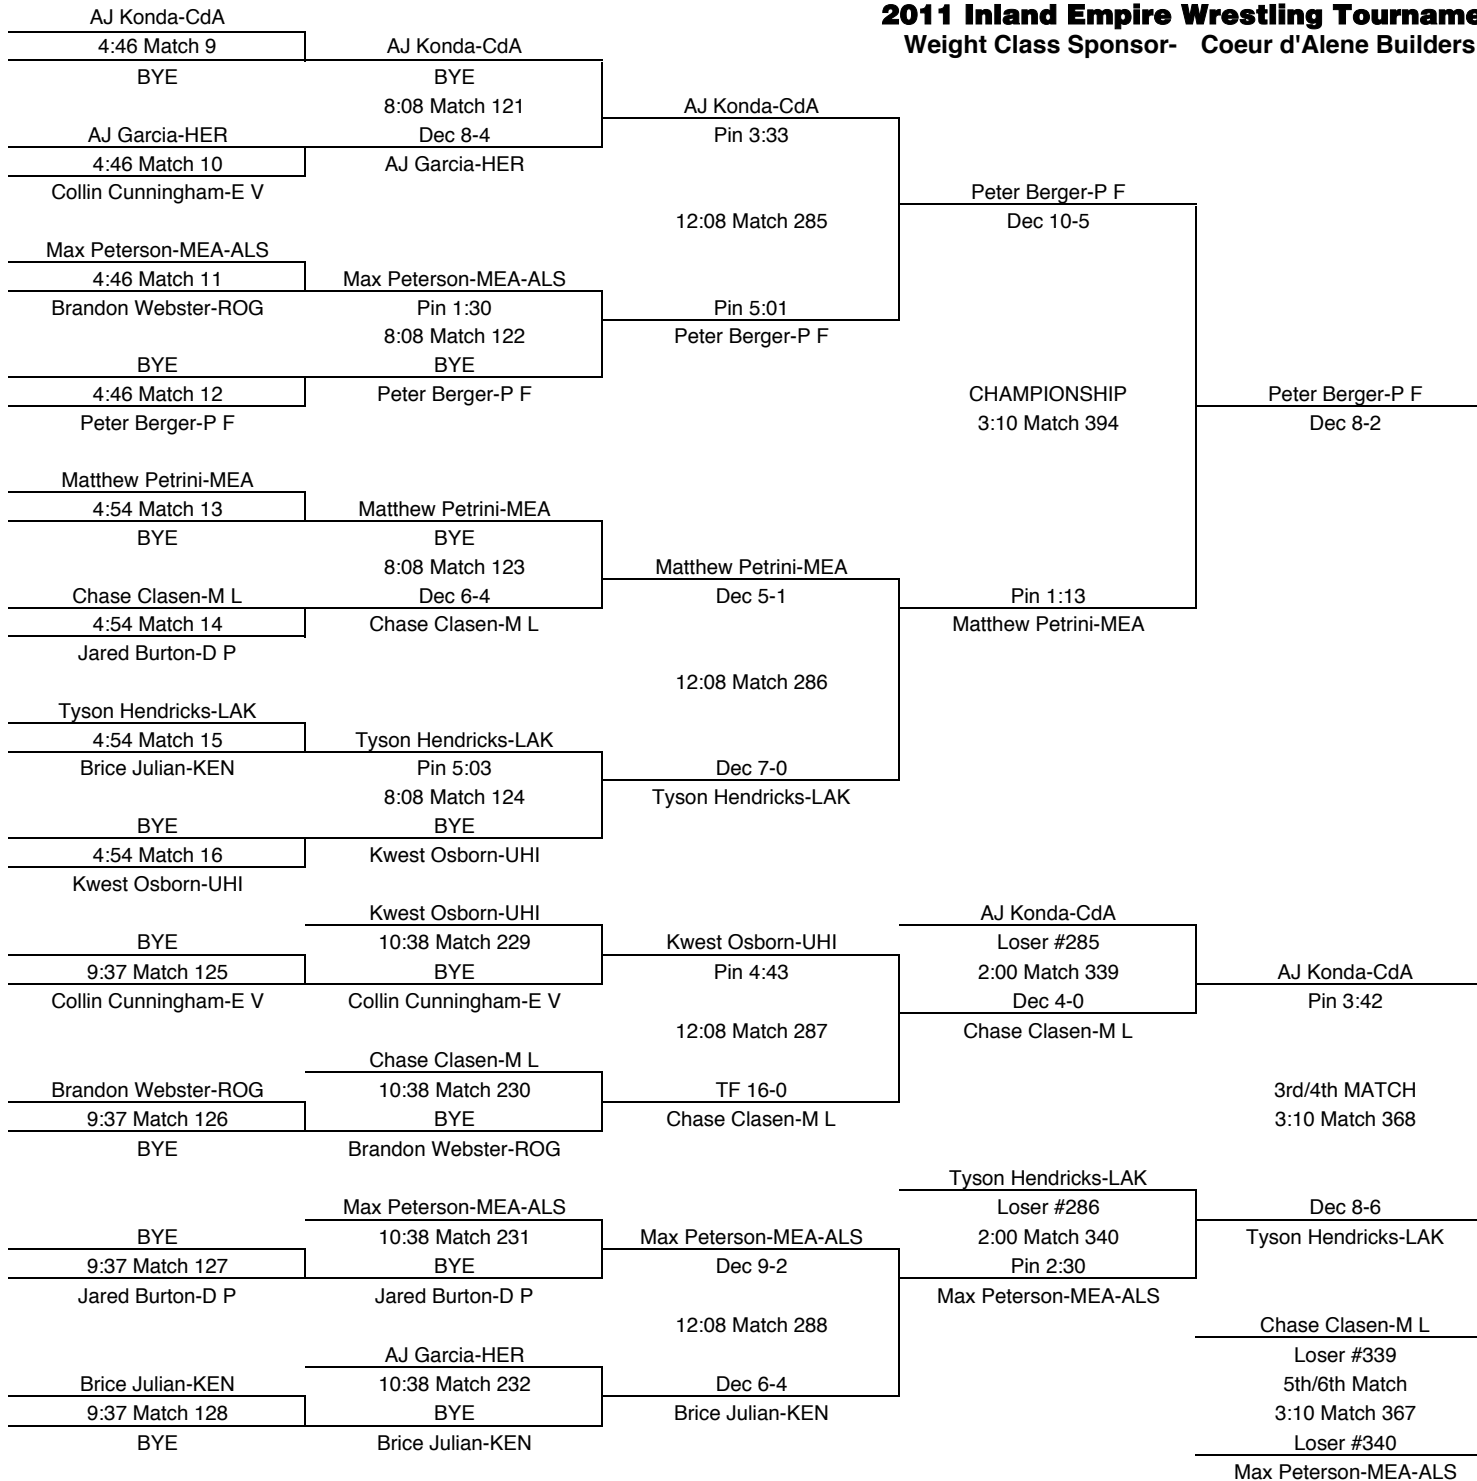

2011 Inland Empire Wrestling Tournament-Dec 9-10, Central Valley
Weight Class Sponsor- Coeur d'Alene Builders Supply

113

TEAM POINTS-113	
0	C V-Central Valley
20	CdA-Couer d'Alene
0	CHE-Cheney
1	D P-Deer Park
1	E V-East Valley
0	ELL-Ellensburg
0	FER-Ferris
2	HER-Hermiston
0	IKE-Eisenhower
2	KEN-Kennewick
14	LAK-Lakeland
10.5	M L-Moses Lake
20	MEA-Mead
24	P F-Post Falls
0	RIC-Richland
1	ROG-Rogers
0	S P-Shadle Park
3	UHI-University
0	W V-West Valley
FINAL PLACES-113	
1st	Peter Berger-P F
2nd	Matthew Petrini-MEA
3rd	AJ Konda-CdA
4th	Tyson Hendricks-LAK
5th	Chase Clasen-M L
6th	Max Peterson-MEA-ALS

AJ Konda-CdA

Pin 2:22

Chase Clasen-M L

Dec 6-0

Max Peterson-MEA-ALS