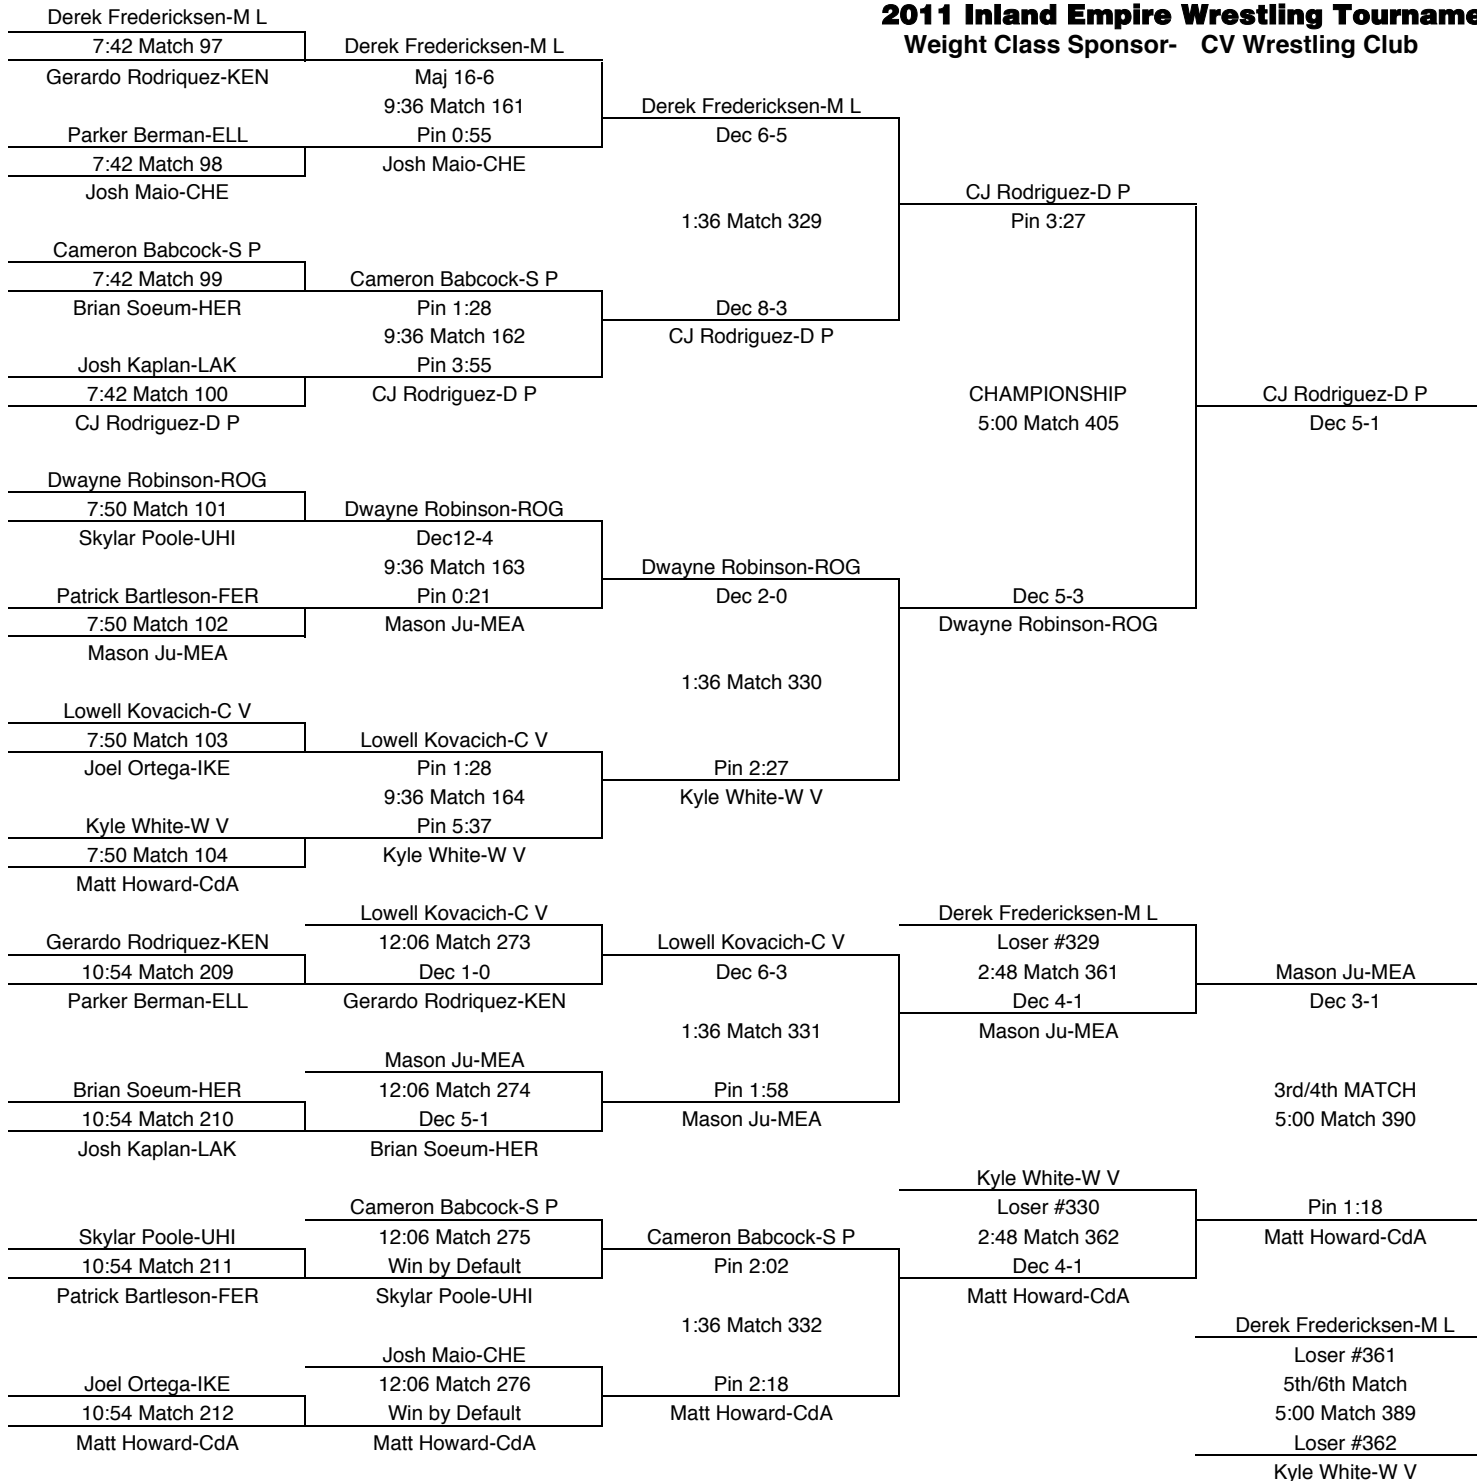

2011 Inland Empire Wrestling Tournament-Dec 9-10, Central Valley
Weight Class Sponsor- CV Wrestling Club

220

TEAM POINTS-220	
5	C V-Central Valley
17	CdA-Couer d'Alene
4	CHE-Cheney
26	D P-Deer Park
0	E V-East Valley
0	ELL-Ellensburg
0	FER-Ferris
1	HER-Hermiston
0	IKE-Eisenhower
1	KEN-Kennewick
0	LAK-Lakeland
8	M L-Moses Lake
18	MEA-Mead
0	P F-Post Falls
0	RIC-Richland
18	ROG-Rogers
7	S P-Shadle Park
3	UHI-University
13	W V-West Valley

FINAL PLACES-220	
1st	CJ Rodriguez-D P
2nd	Dwayne Robinson-ROG
3rd	Mason Ju-MEA
4th	Matt Howard-CdA
5th	Kyle White-W V
6th	Derek Fredericksen-M L