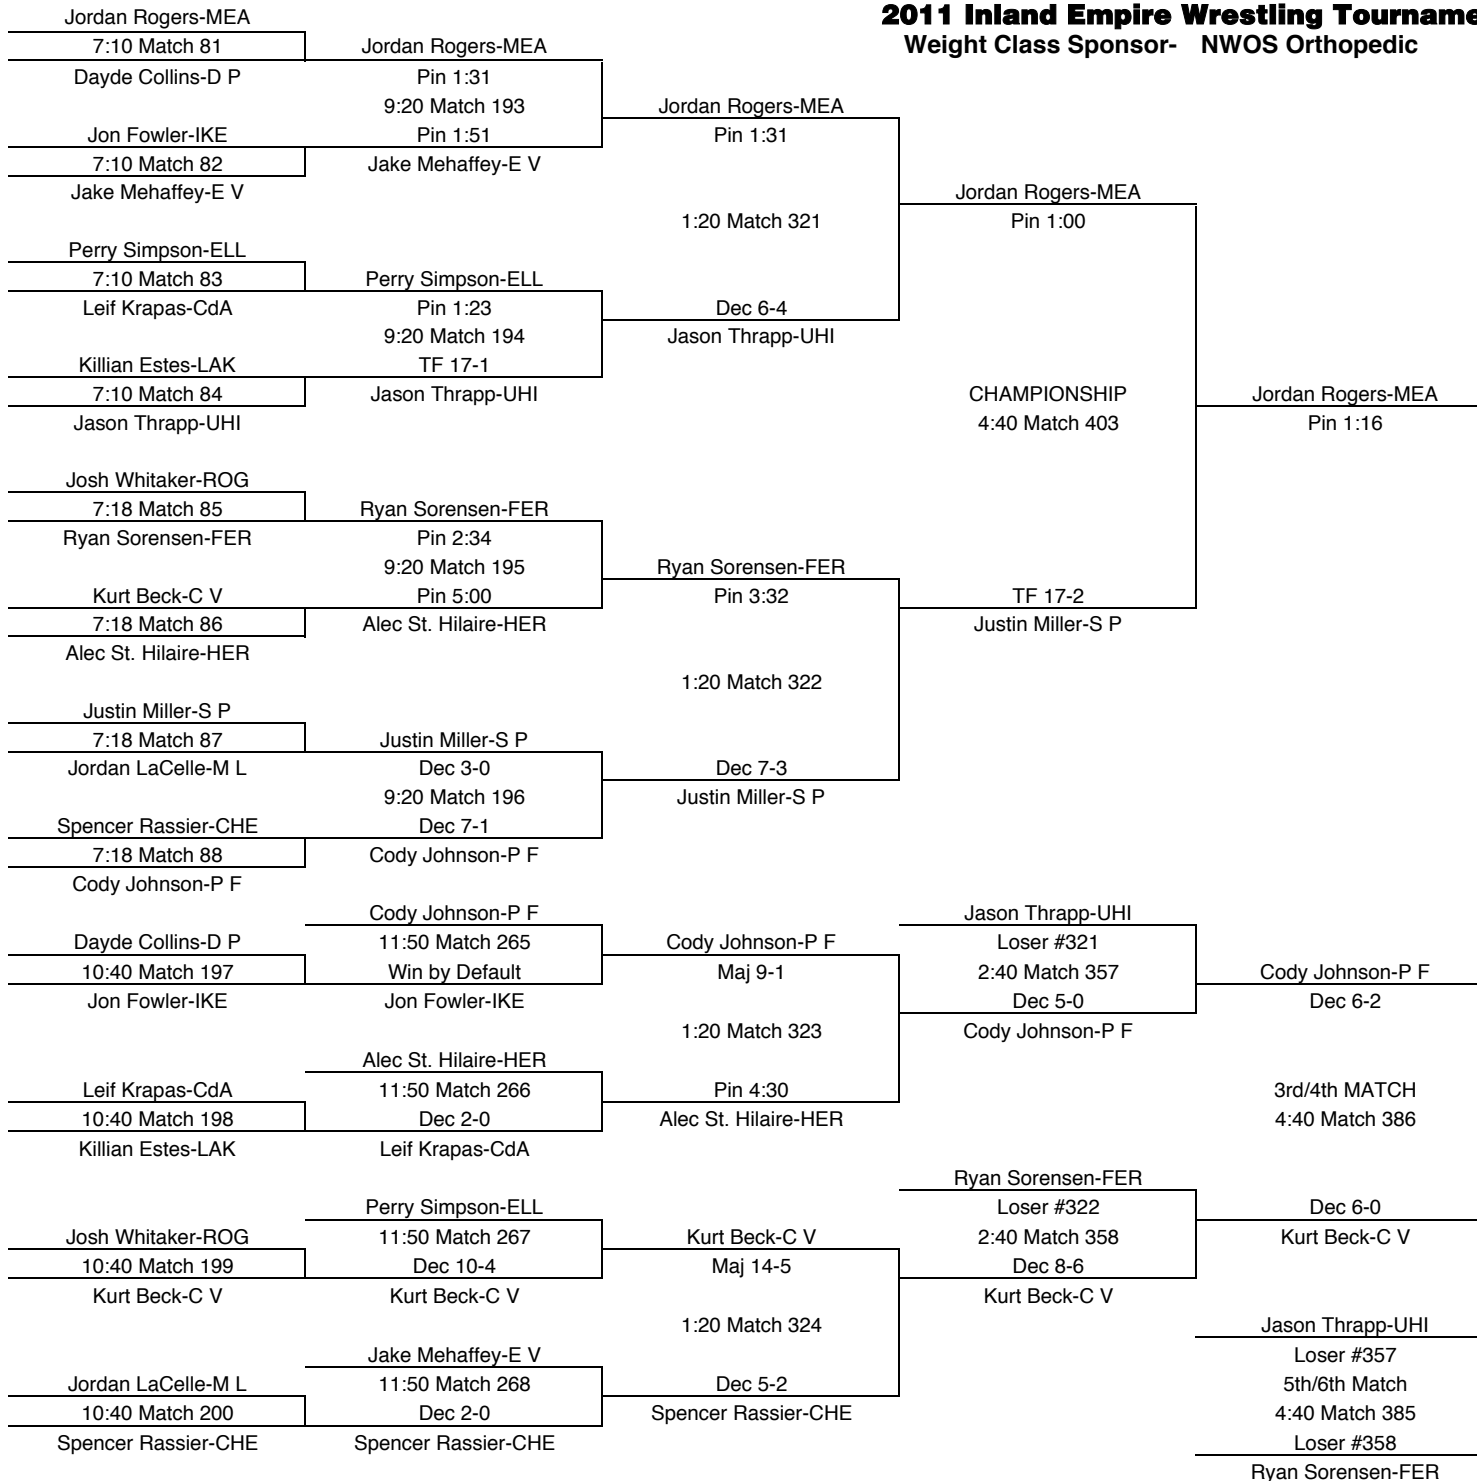

2011 Inland Empire Wrestling Tournament-Dec 9-10, Central Valley
Weight Class Sponsor- NWOS Orthopedic

182

TEAM POINTS-182	
12	C V-Central Valley
1	CdA-Couer d'Alene
2	CHE-Cheney
0	D P-Deer Park
4	E V-East Valley
4	ELL-Ellensburg
11	FER-Ferris
7	HER-Hermiston
3	IKE-Eisenhower
0	KEN-Kennewick
0	LAK-Lakeland
0	M L-Moses Lake
30	MEA-Mead
15	P F-Post Falls
0	RIC-Richland
0	ROG-Rogers
19.5	S P-Shadle Park
12.5	UHI-University
0	W V-West Valley
FINAL PLACES-182	
1st	Jordan Rogers-MEA
2nd	Justin Miller-S P
3rd	Cody Johnson-P F
4th	Kurt Beck-C V
5th	Jason Thrapp-UHI
6th	Ryan Sorensen-FER