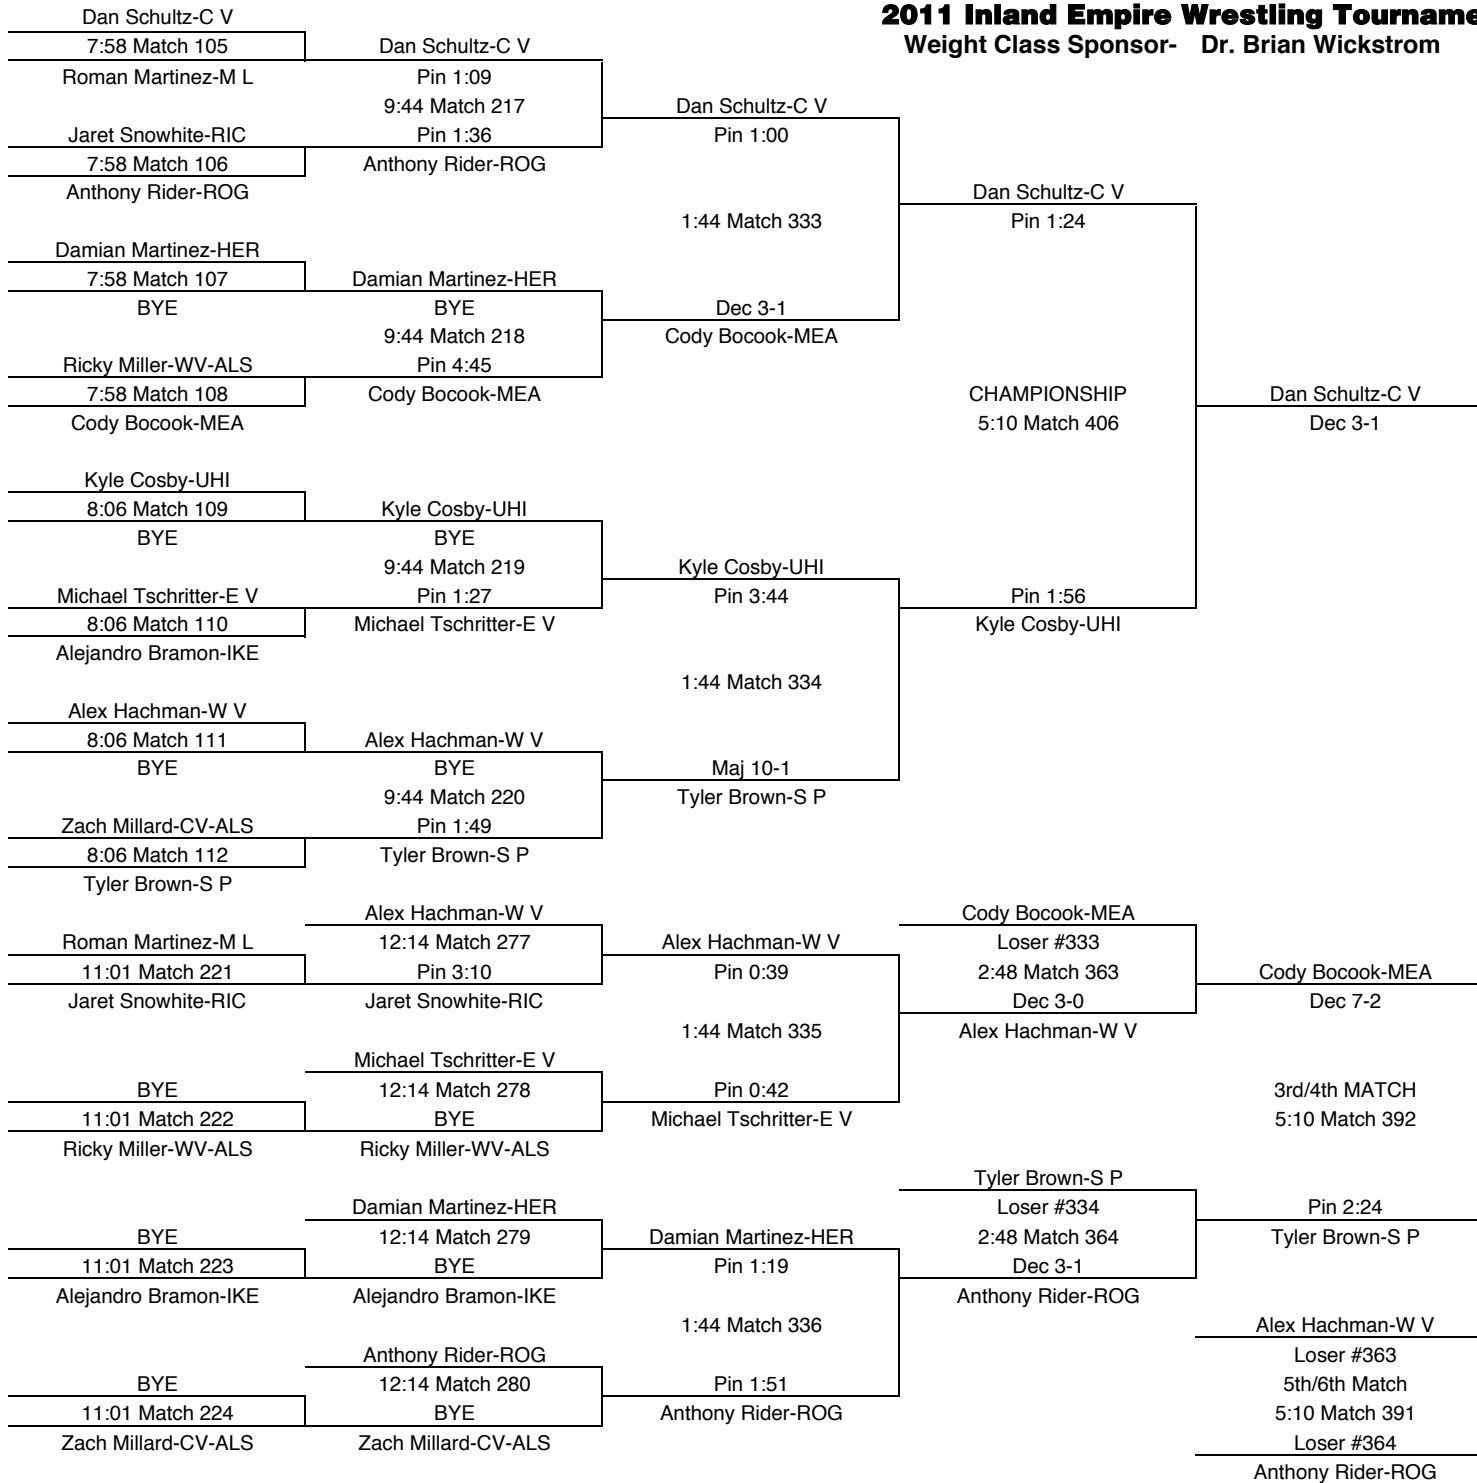

2011 Inland Empire Wrestling Tournament-Dec 9-10, Central Valley
Weight Class Sponsor- Dr. Brian Wickstrom

285

TEAM POINTS-285	
28	C V-Central Valley
0	CdA-Couer d'Alene
0	CHE-Cheney
0	D P-Deer Park
7	E V-East Valley
0	ELL-Ellensburg
0	FER-Ferris
3	HER-Hermiston
1	IKE-Eisenhower
0	KEN-Kennewick
0	LAK-Lakeland
0	M L-Moses Lake
14	MEA-Mead
0	P F-Post Falls
3	RIC-Richland
11	ROG-Rogers
21	S P-Shadle Park
22	UHI-University
11	W V-West Valley

FINAL PLACES-285	
1st	Dan Schultz-C V
2nd	Kyle Cosby-UHI
3rd	Tyler Brown-S P
4th	Cody Bocook-MEA
5th	Alex Hachman-W V
6th	Anthony Rider-ROG