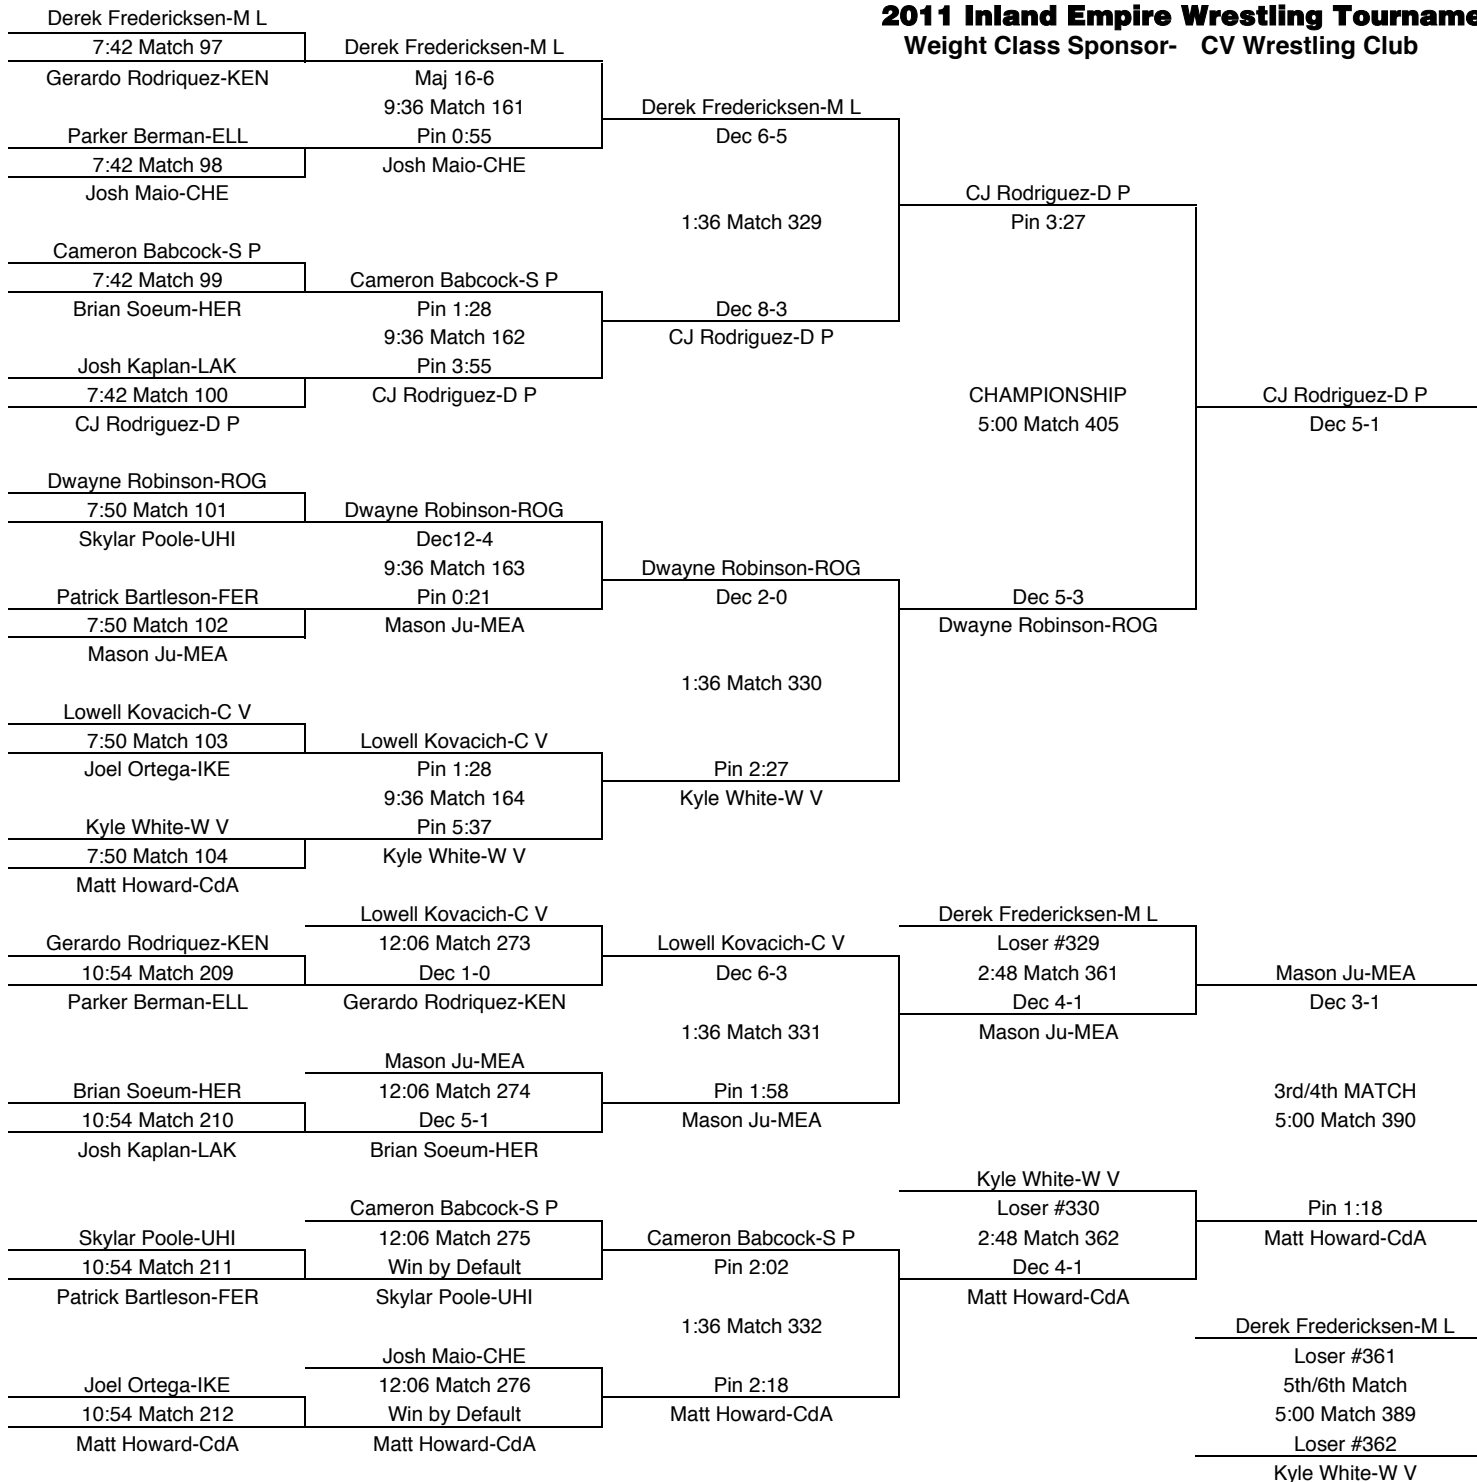

2011 Inland Empire Wrestling Tournament-Dec 9-10, Central Valley
Weight Class Sponsor- CV Wrestling Club

220

TEAM POINTS-220	
5	C V-Central Valley
17	CdA-Couer d'Alene
4	CHE-Cheney
26	D P-Deer Park
0	E V-East Valley
0	ELL-Ellensburg
0	FER-Ferris
1	HER-Hermiston
0	IKE-Eisenhower
1	KEN-Kennewick
0	LAK-Lakeland
8	M L-Moses Lake
18	MEA-Mead
0	P F-Post Falls
0	RIC-Richland
18	ROG-Rogers
7	S P-Shadle Park
3	UHI-University
13	W V-West Valley
FINAL PLACES-220	
1st	CJ Rodriguez-D P
2nd	Dwayne Robinson-ROG
3rd	Mason Ju-MEA
4th	Matt Howard-CdA
5th	Kyle White-W V
6th	Derek Fredericksen-M L

Mason Ju-MEA	
Dec 2-0 OT	
Kyle White-W V	
Dec 6-0