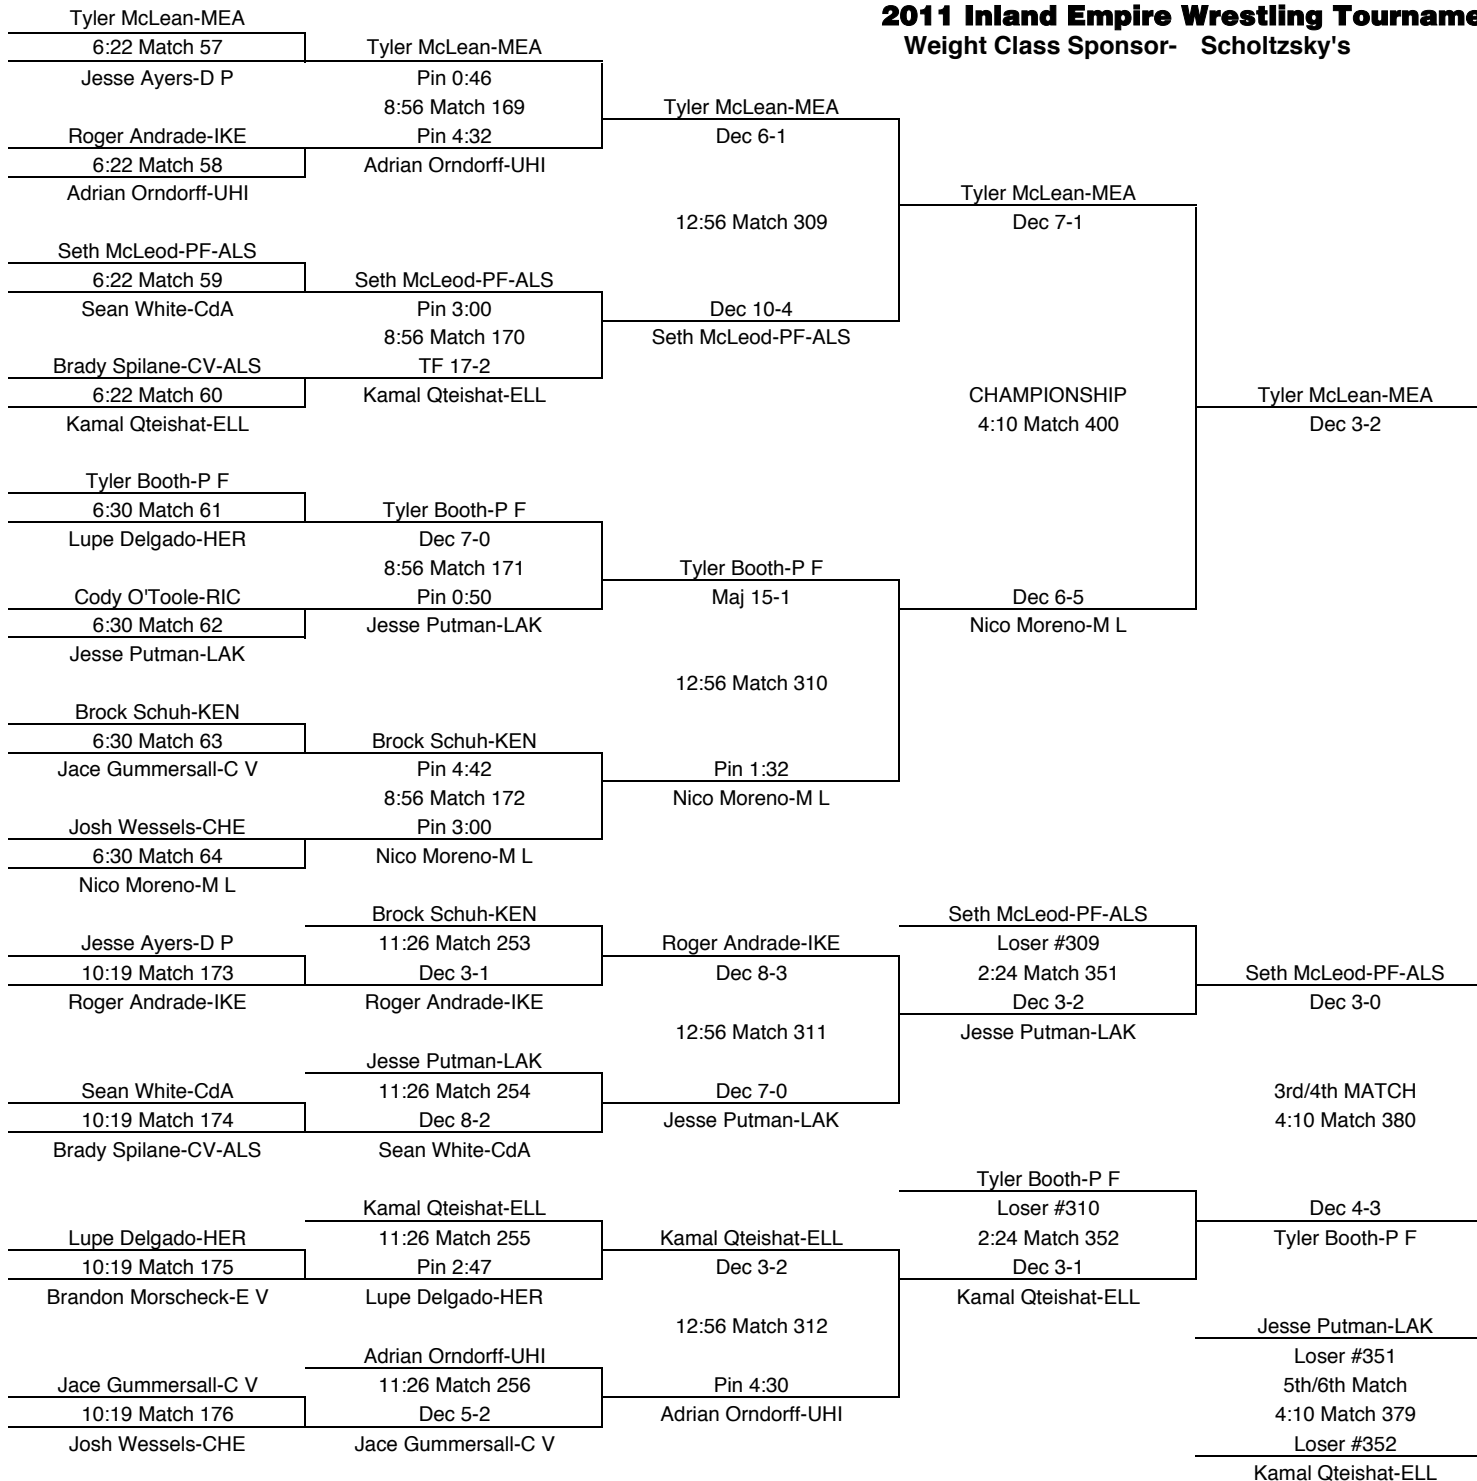

2011 Inland Empire Wrestling Tournament-Dec 9-10, Central Valley
Weight Class Sponsor- Scholtzsky's

152

TEAM POINTS-152	
1	C V-Central Valley
1	CdA-Couer d'Alene
0	CHE-Cheney
0	D P-Deer Park
0	E V-East Valley
11.5	ELL-Ellensburg
0	FER-Ferris
3	HER-Hermiston
2	IKE-Eisenhower
4	KEN-Kennewick
9	LAK-Lakeland
22	M L-Moses Lake
24	MEA-Mead
15	P F-Post Falls
0	RIC-Richland
0	ROG-Rogers
0	S P-Shadle Park
7	UHI-University
0	W V-West Valley
FINAL PLACES-152	
1st	Tyler McLean-MEA
2nd	Nico Moreno-M L
3rd	Tyler Booth-P F
4th	Seth McLeod-PF-ALS
5th	Kamal Qteishat-ELL
6th	Jesse Putman-LAK

Tyler Booth-P F Dec 4-3	
Kamal Qteishat-ELL Maj 8-0