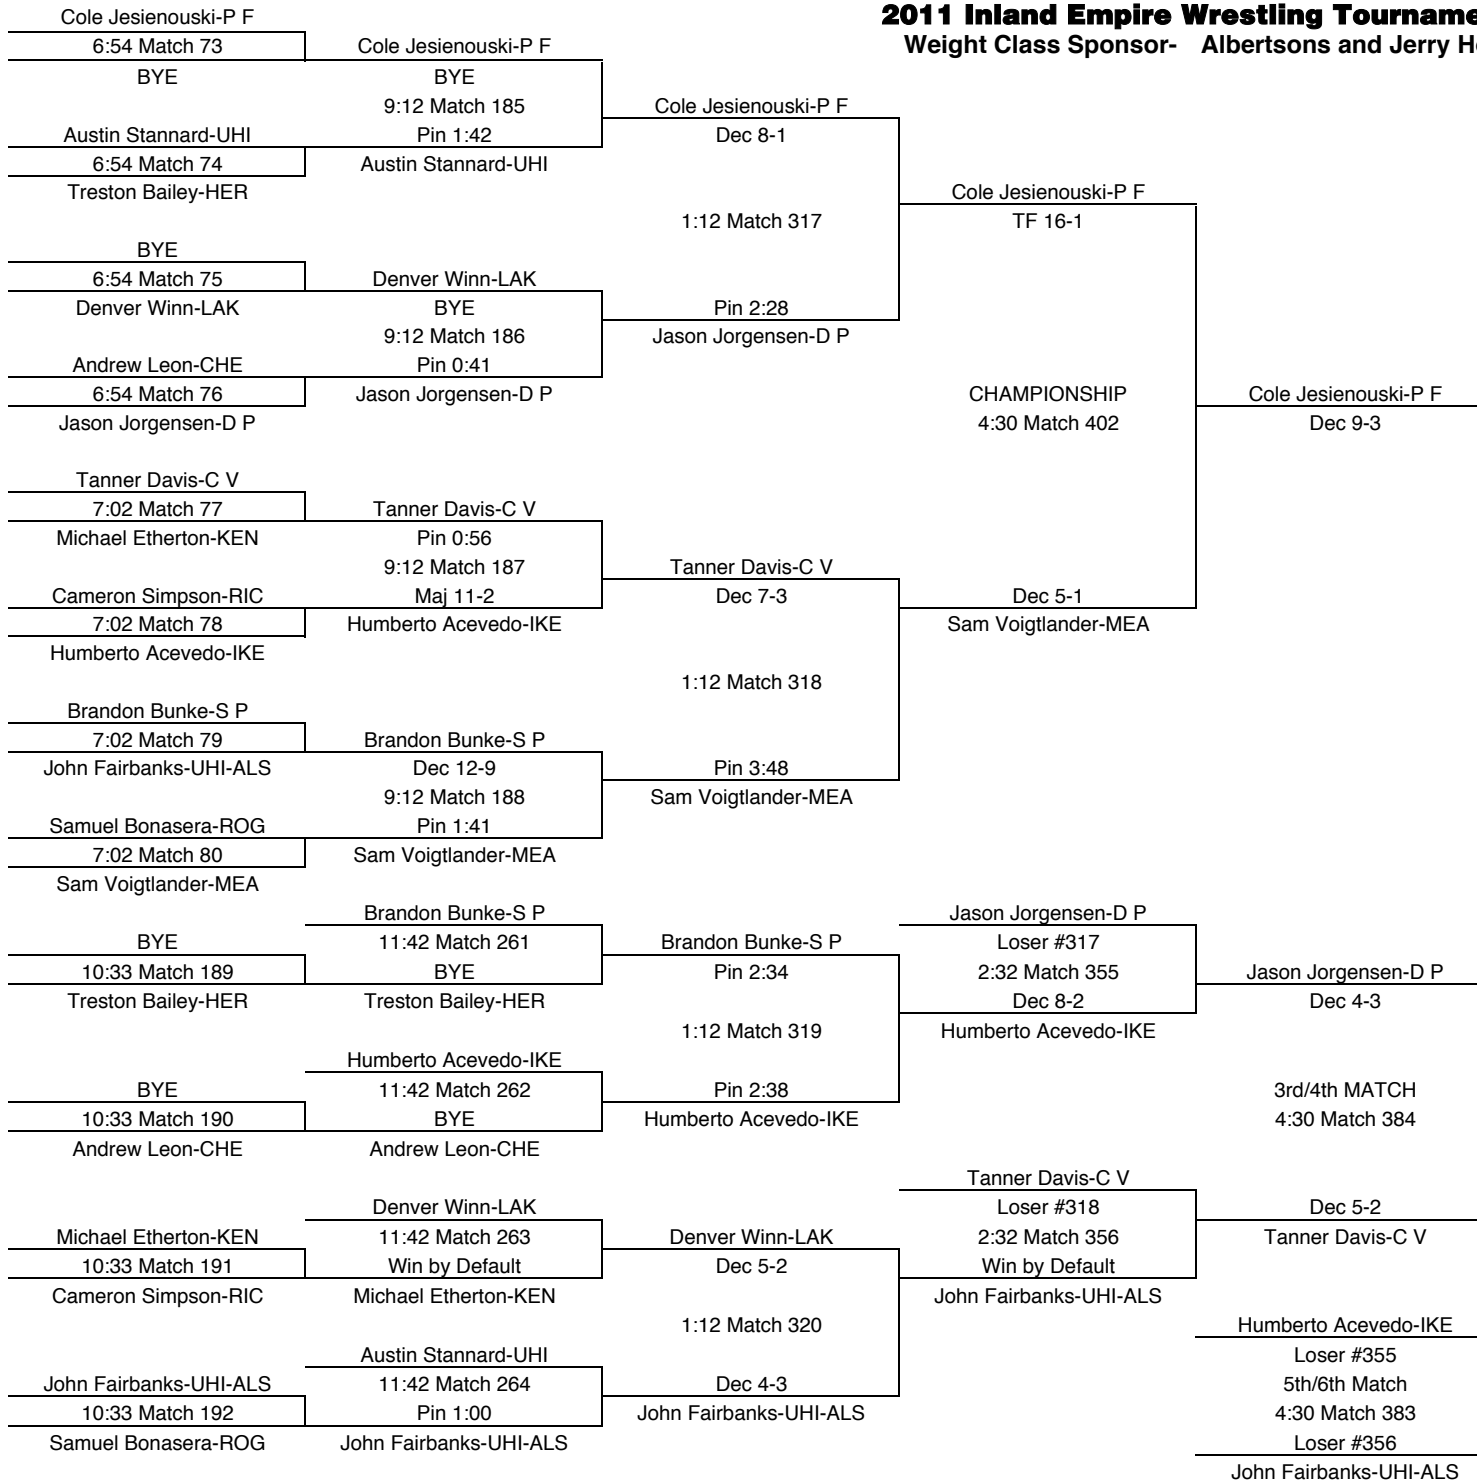

2011 Inland Empire Wrestling Tournament-Dec 9-10, Central Valley
Weight Class Sponsor- Albertsons and Jerry Howard

170

TEAM POINTS-170	
14	C V-Central Valley
0	CdA-Couer d'Alene
1	CHE-Cheney
20	D P-Deer Park
0	E V-East Valley
0	ELL-Ellensburg
0	FER-Ferris
1	HER-Hermiston
13	IKE-Eisenhower
3	KEN-Kennewick
1	LAK-Lakeland
0	M L-Moses Lake
22	MEA-Mead
23.5	P F-Post Falls
0	RIC-Richland
0	ROG-Rogers
5	S P-Shadle Park
4	UHI-University
0	W V-West Valley
FINAL PLACES-170	
1st	Cole Jesienouski-P F
2nd	Sam Voigtlander-MEA
3rd	Jason Jorgensen-D P
4th	Tanner Davis-C V
5th	Humberto Acevedo-IKE
6th	John Fairbanks-UHI-ALS