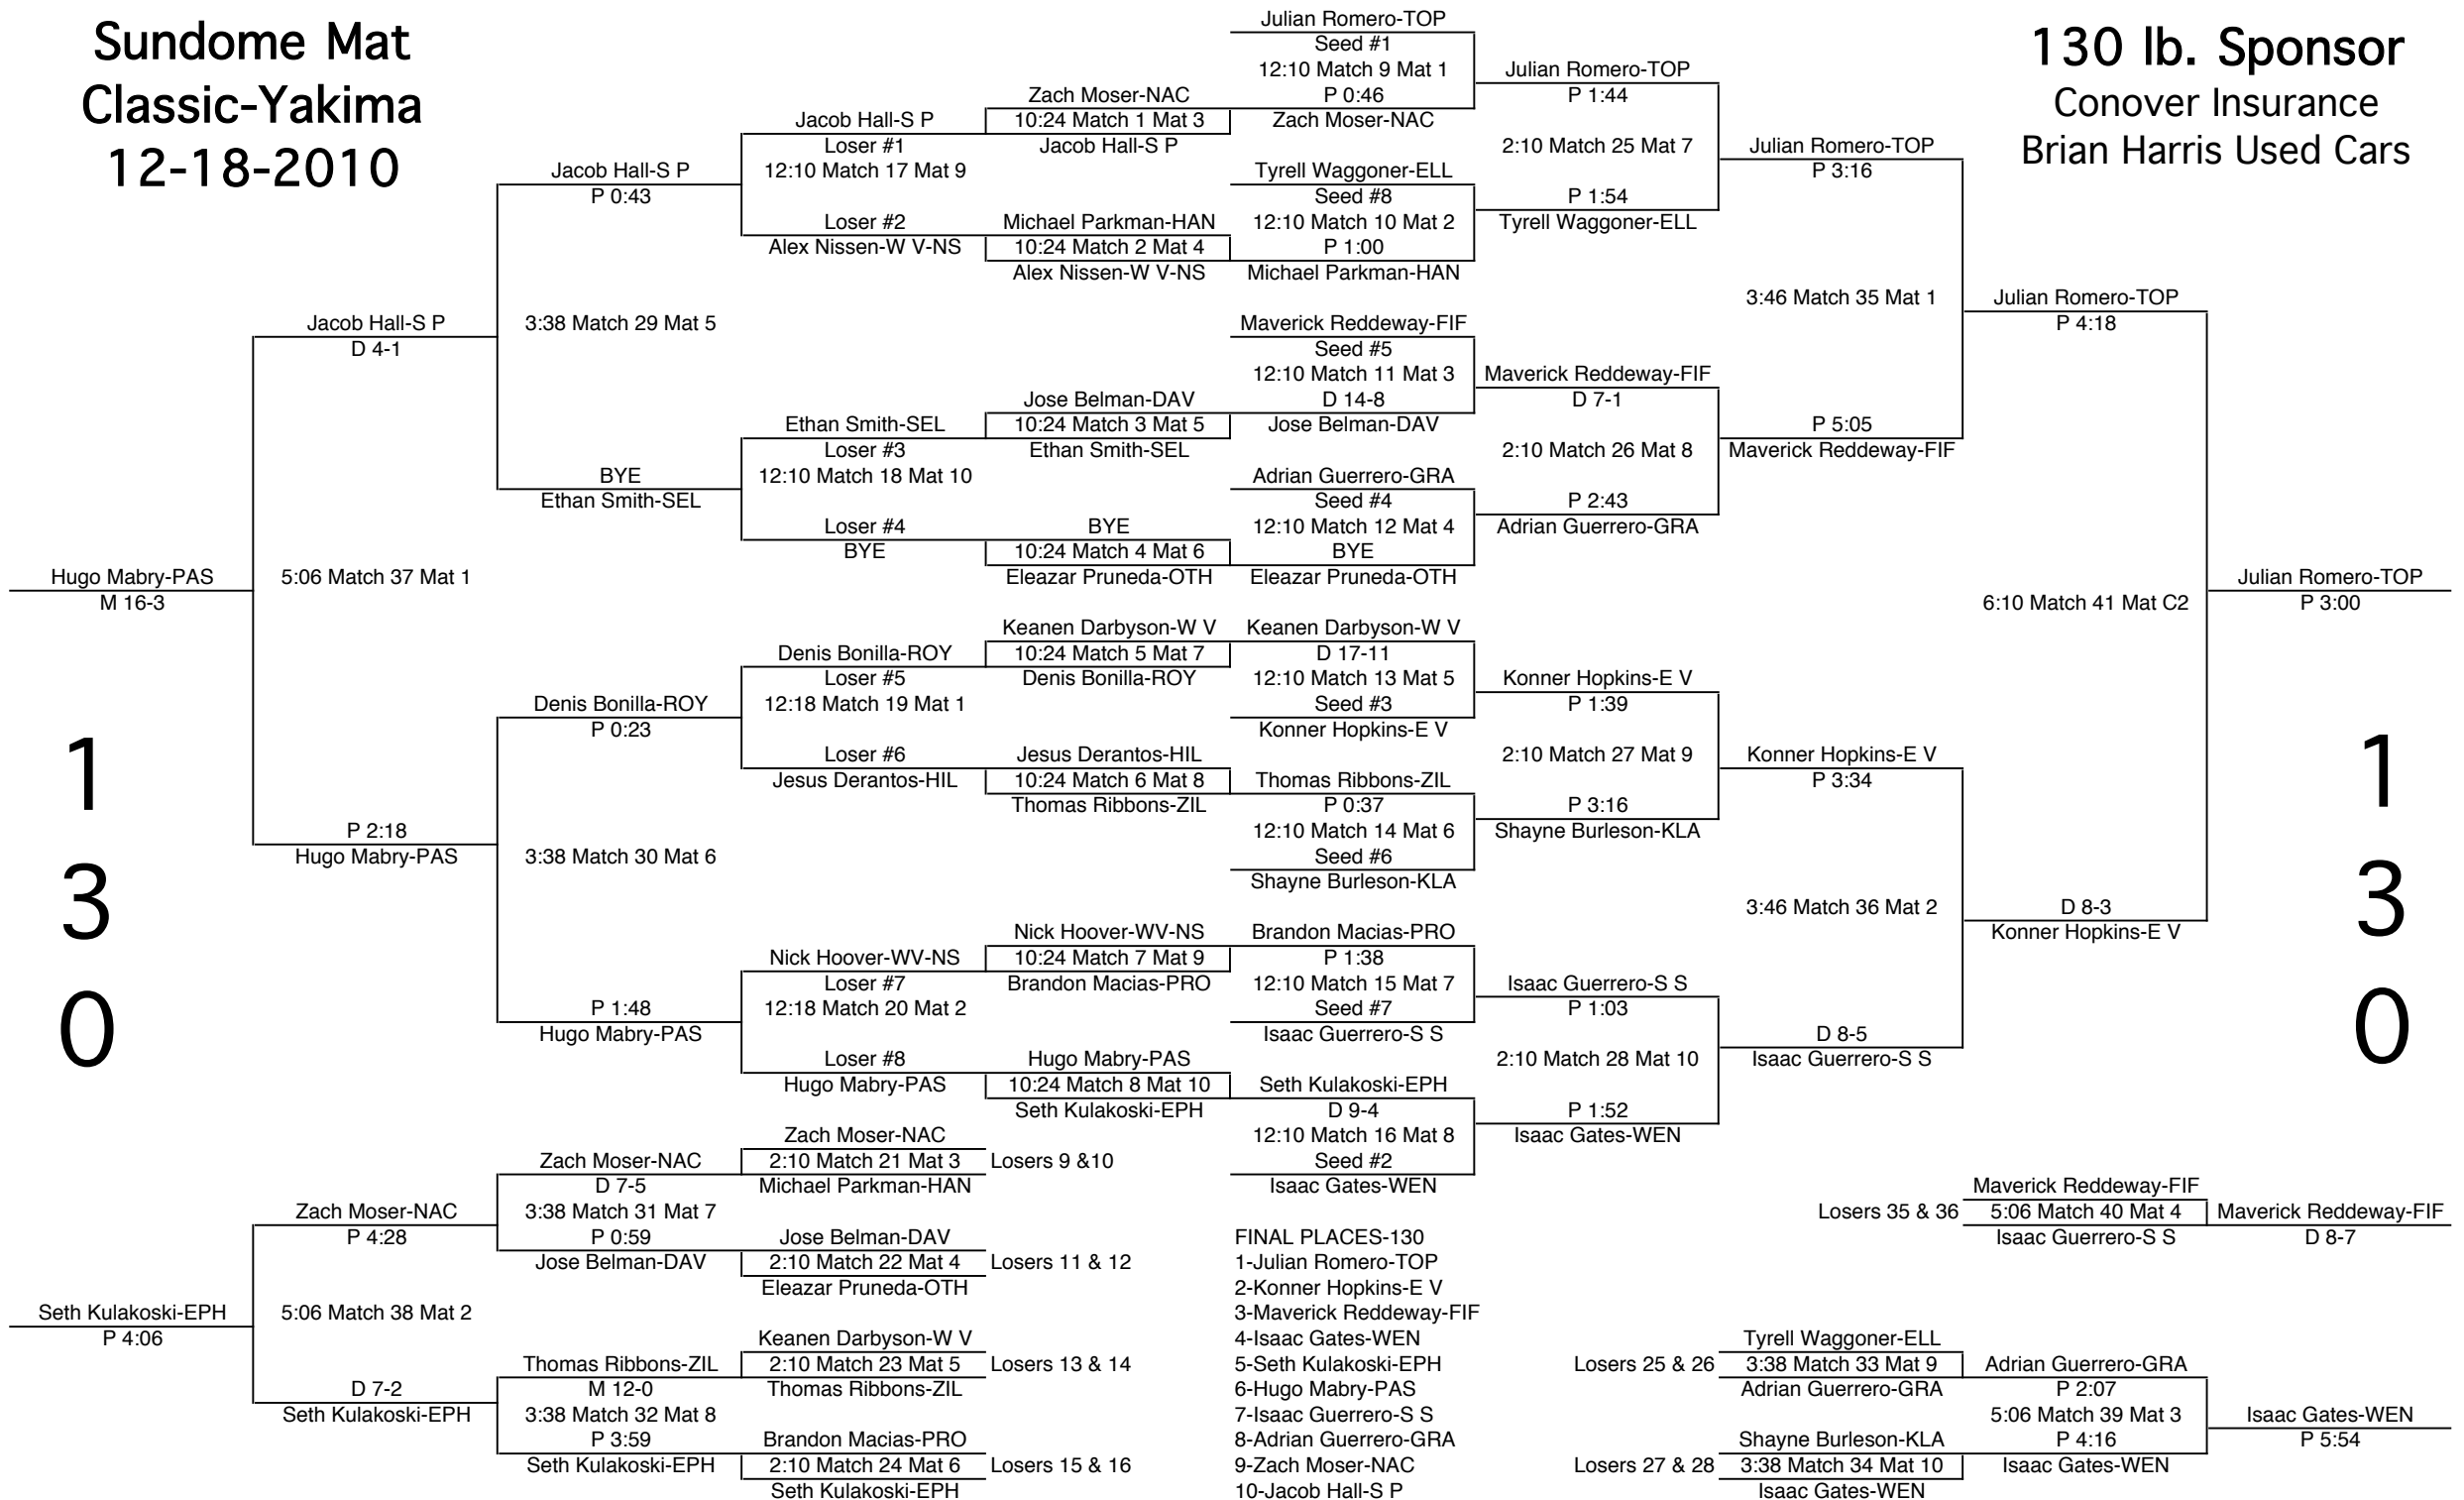

Sundome Mat Classic-Yakima 12-18-2010

130 lb. Sponsor
Conover Insurance
Brian Harris Used Cars