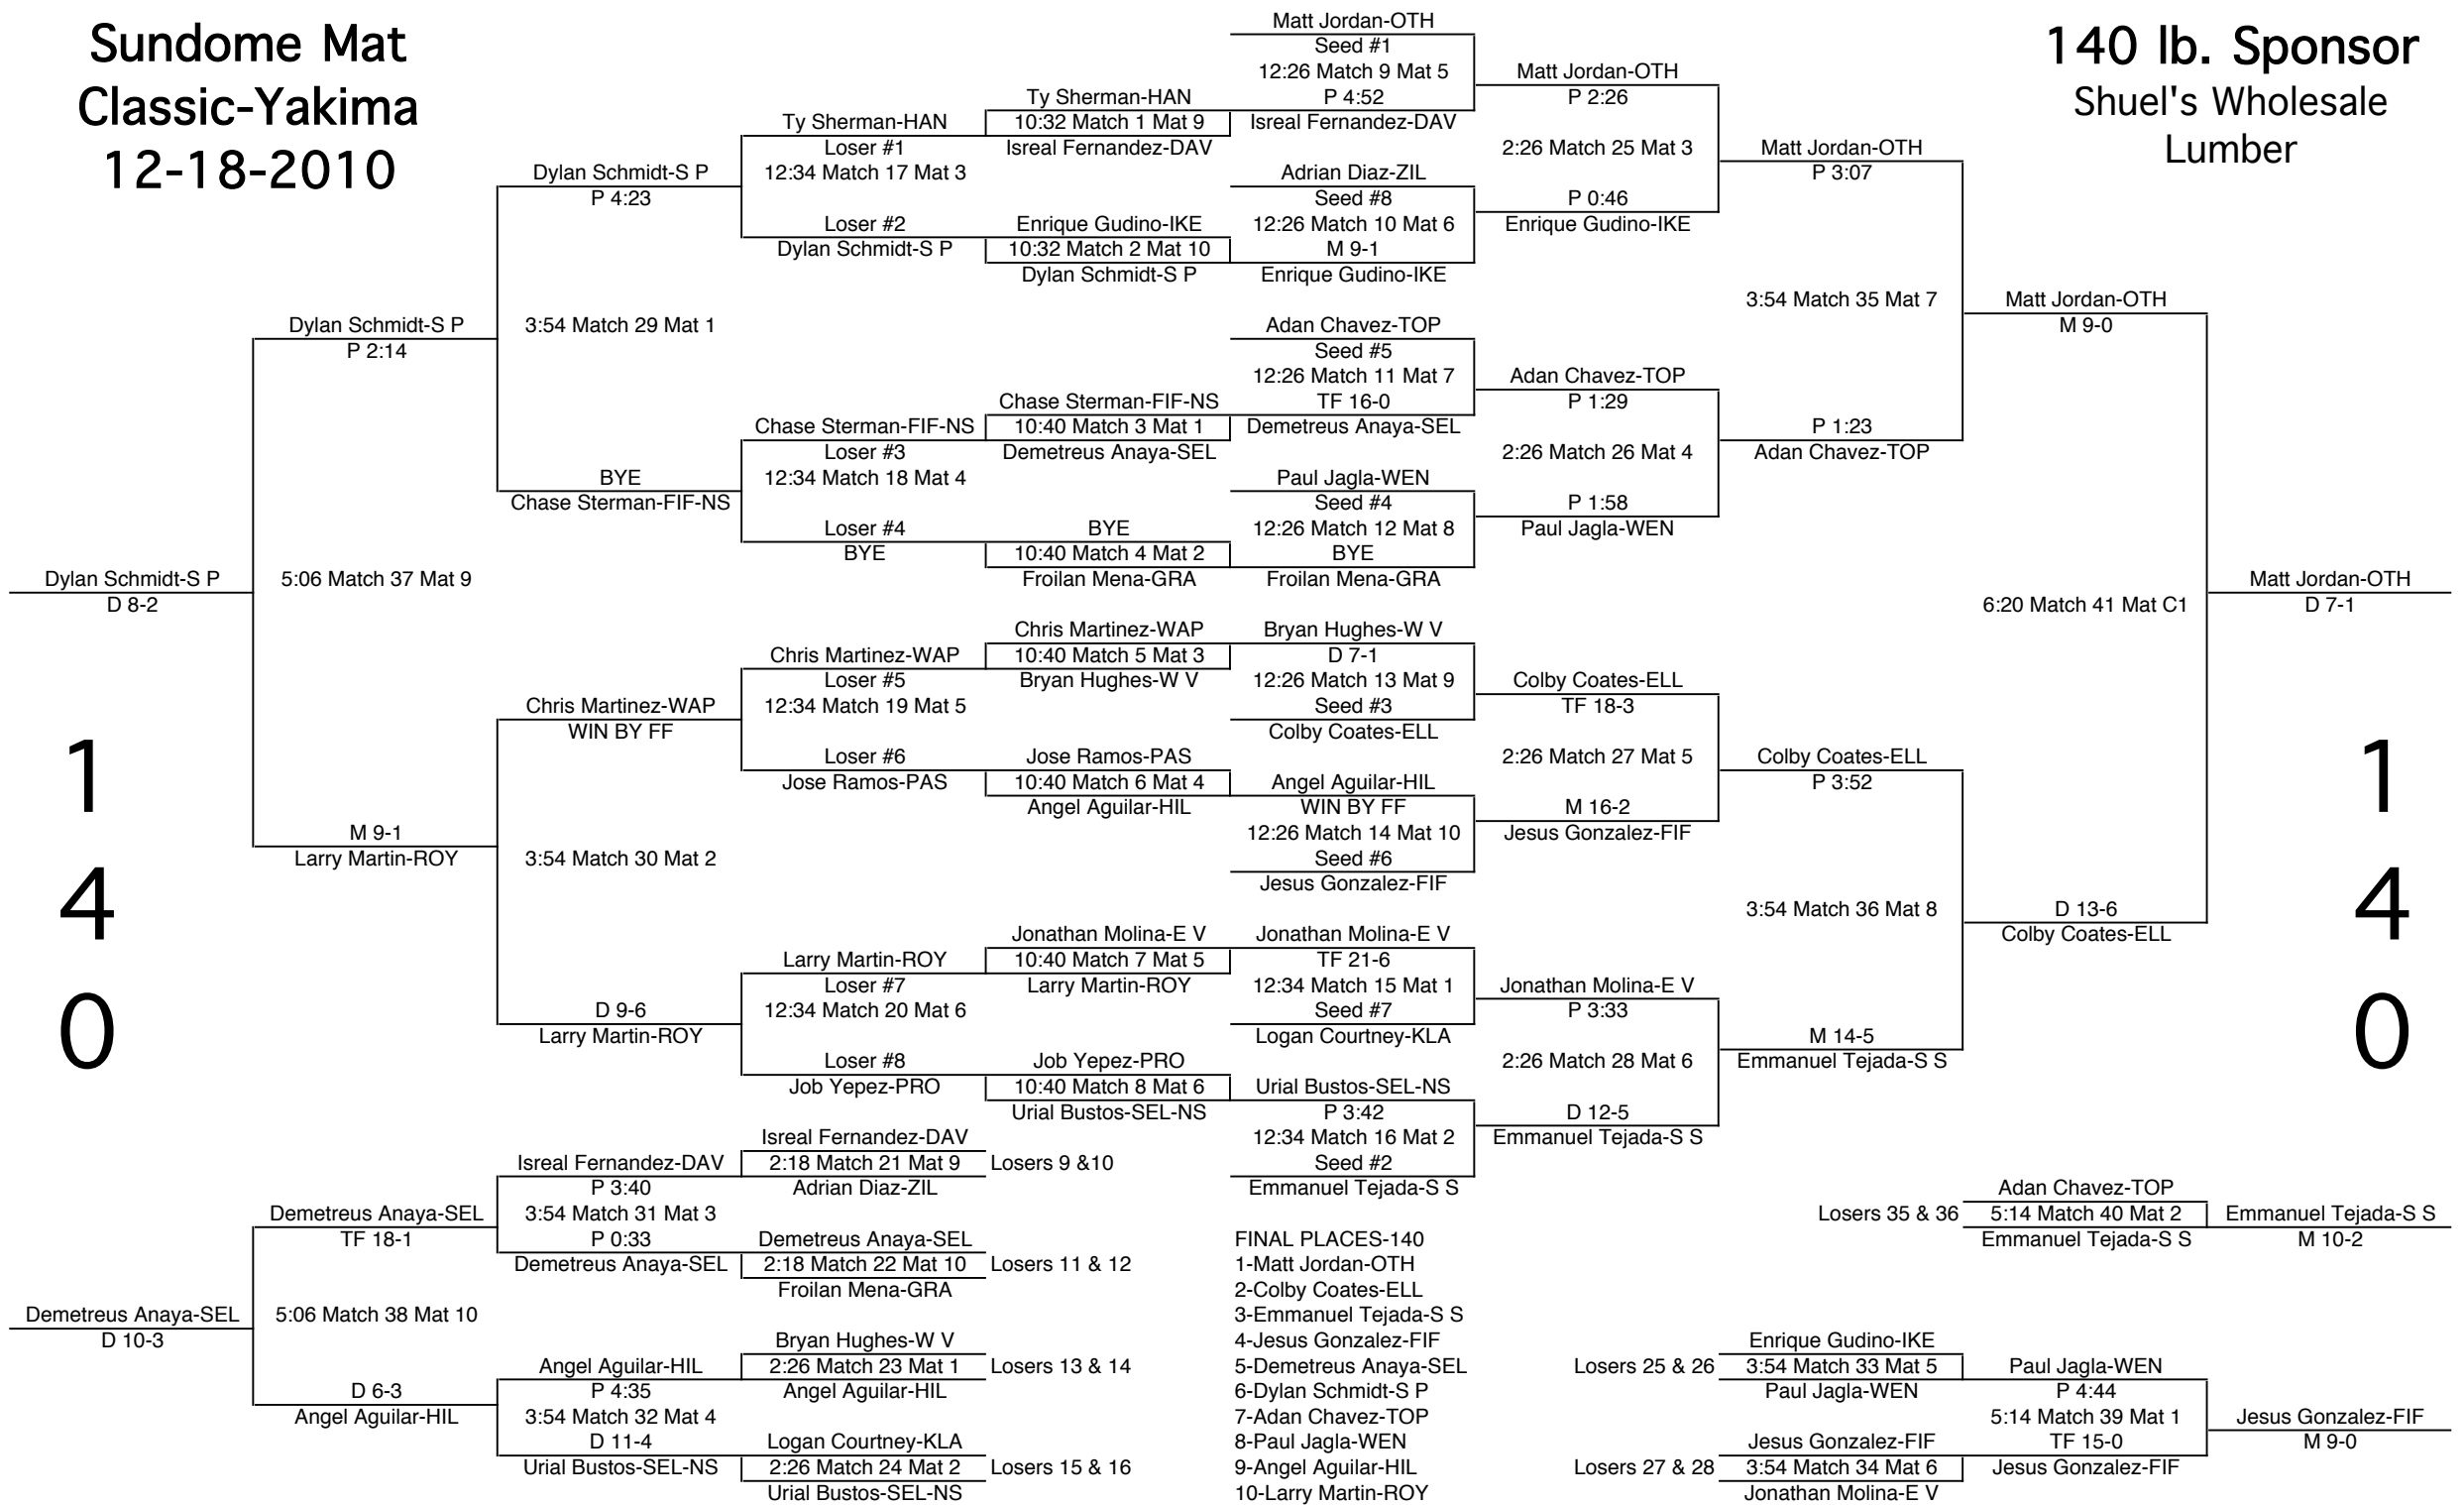

# Sundome Mat Classic-Yakima 12-18-2010

140 lb. Sponsor  
Shuel's Wholesale  
Lumber

1  
4  
0

1  
4  
0