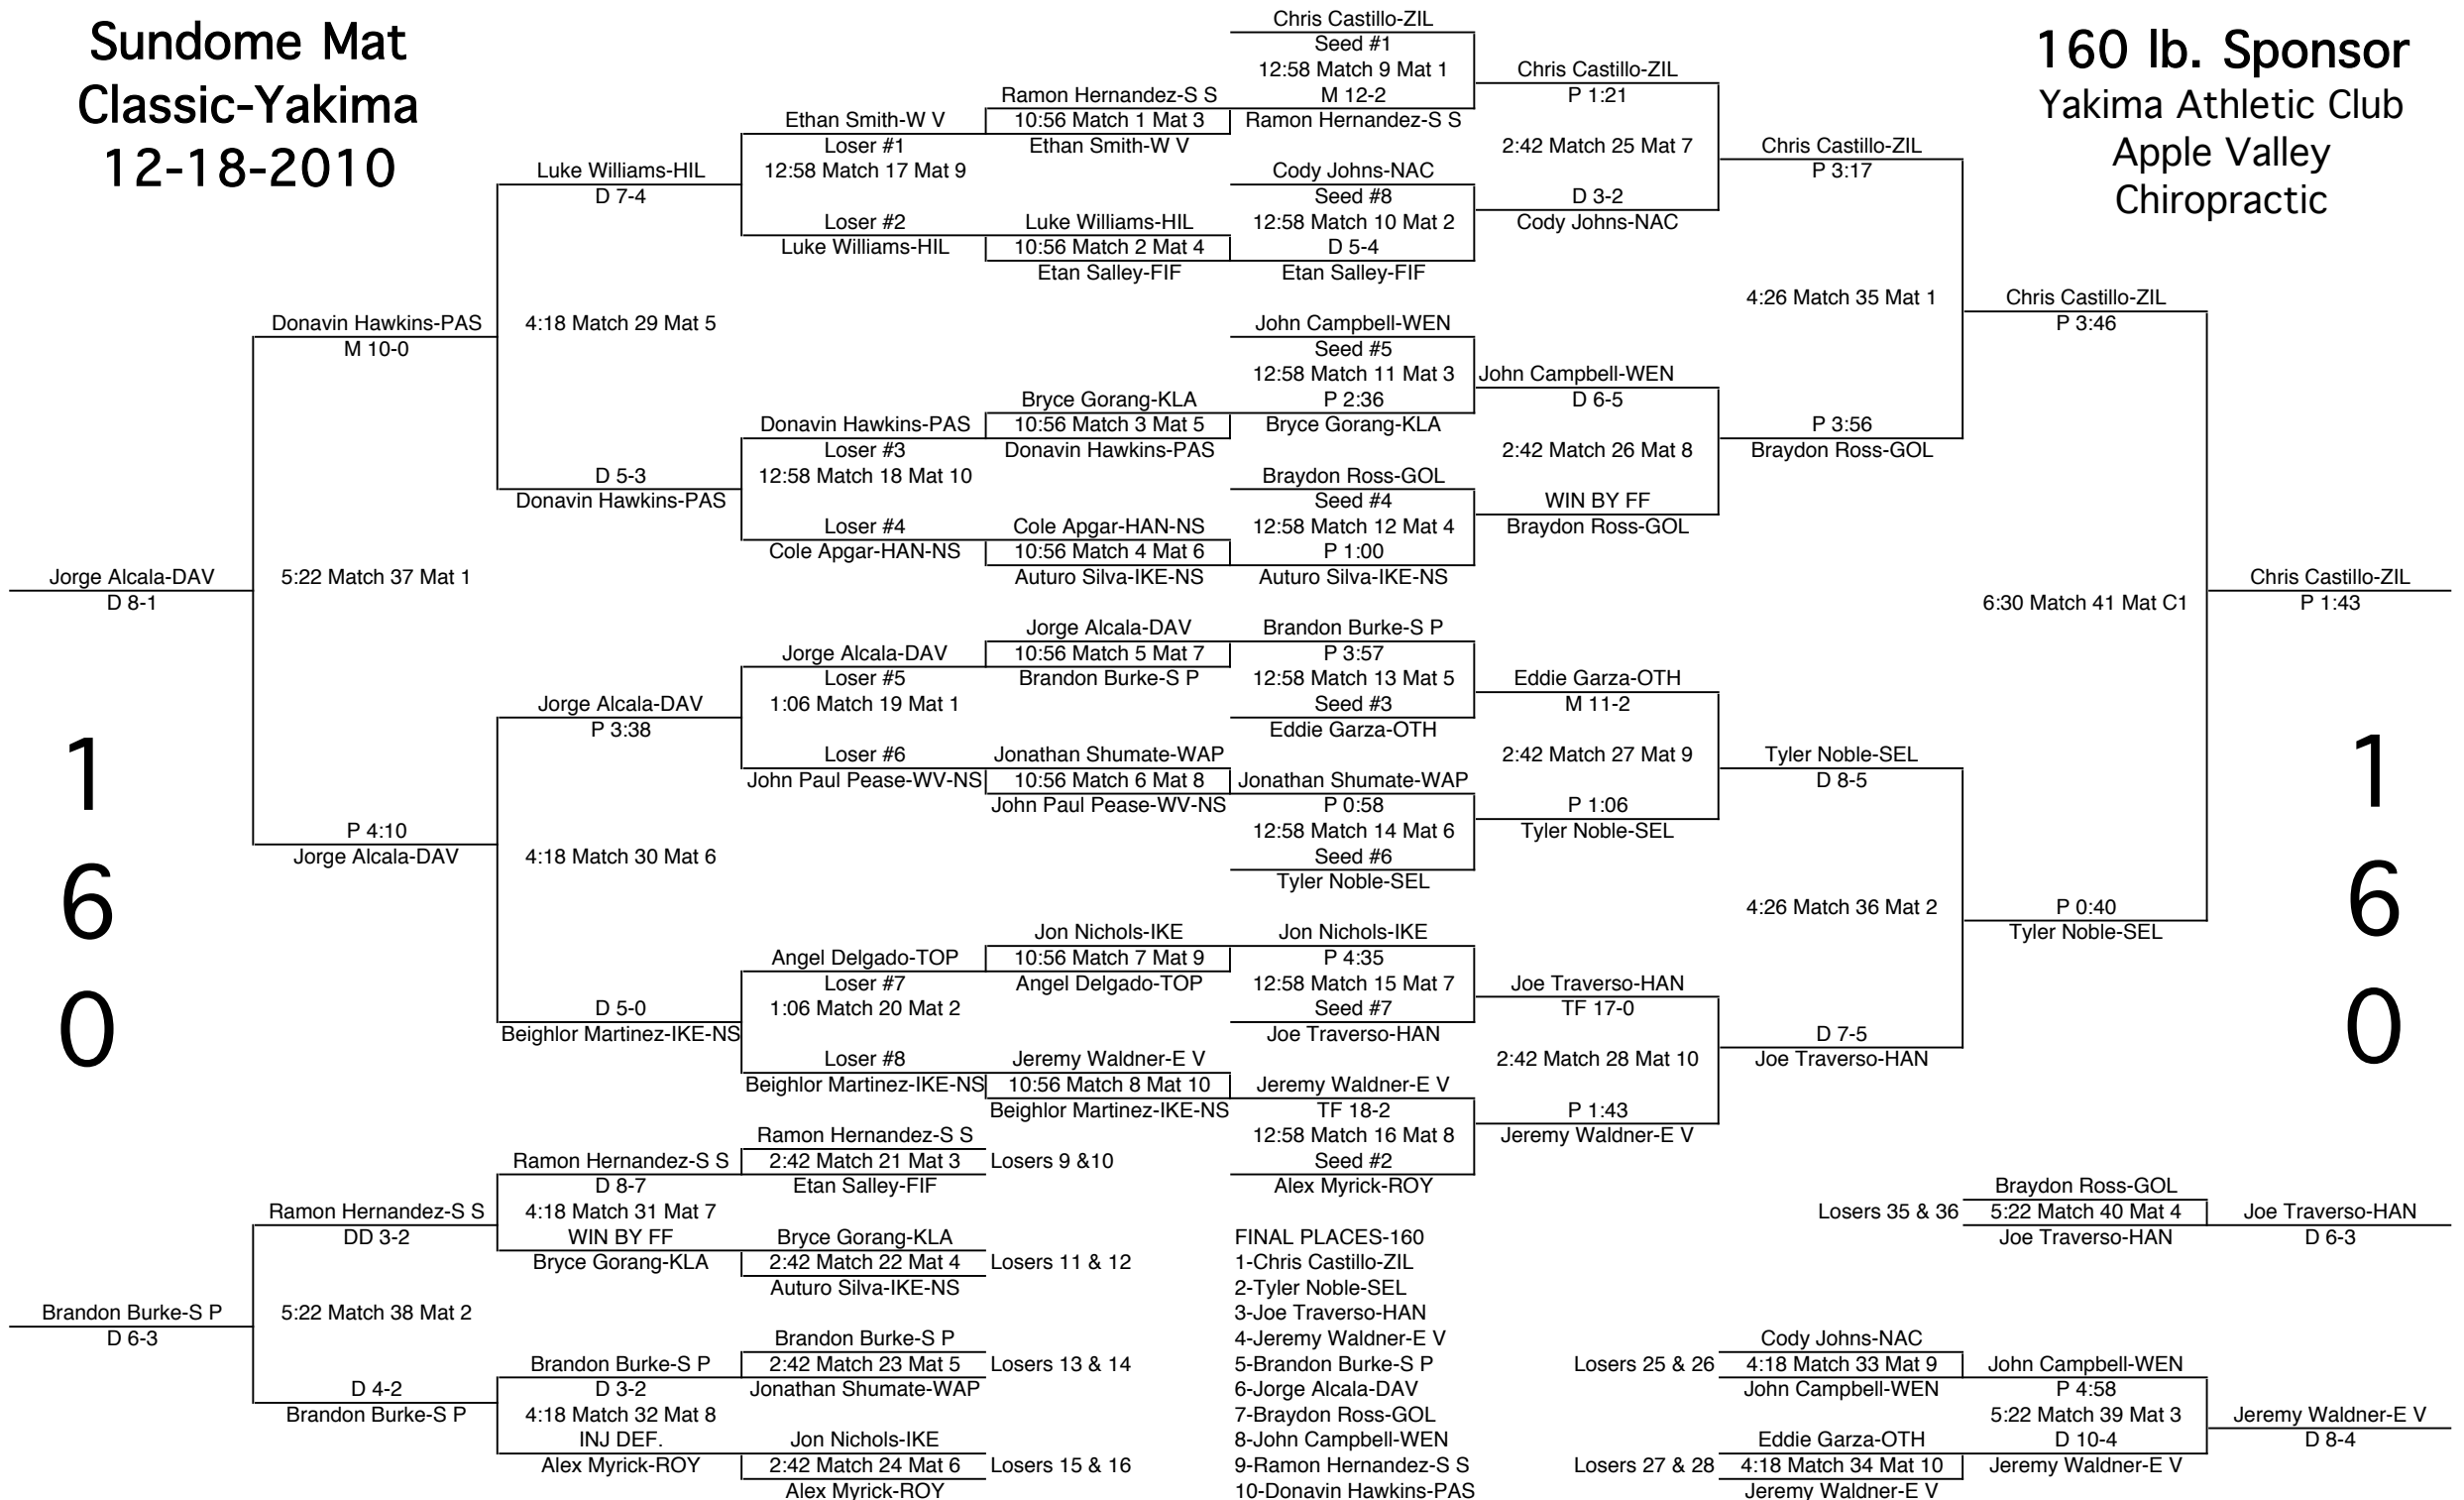

Sundome Mat Classic-Yakima 12-18-2010

160 lb. Sponsor
Yakima Athletic Club
Apple Valley
Chiropractic