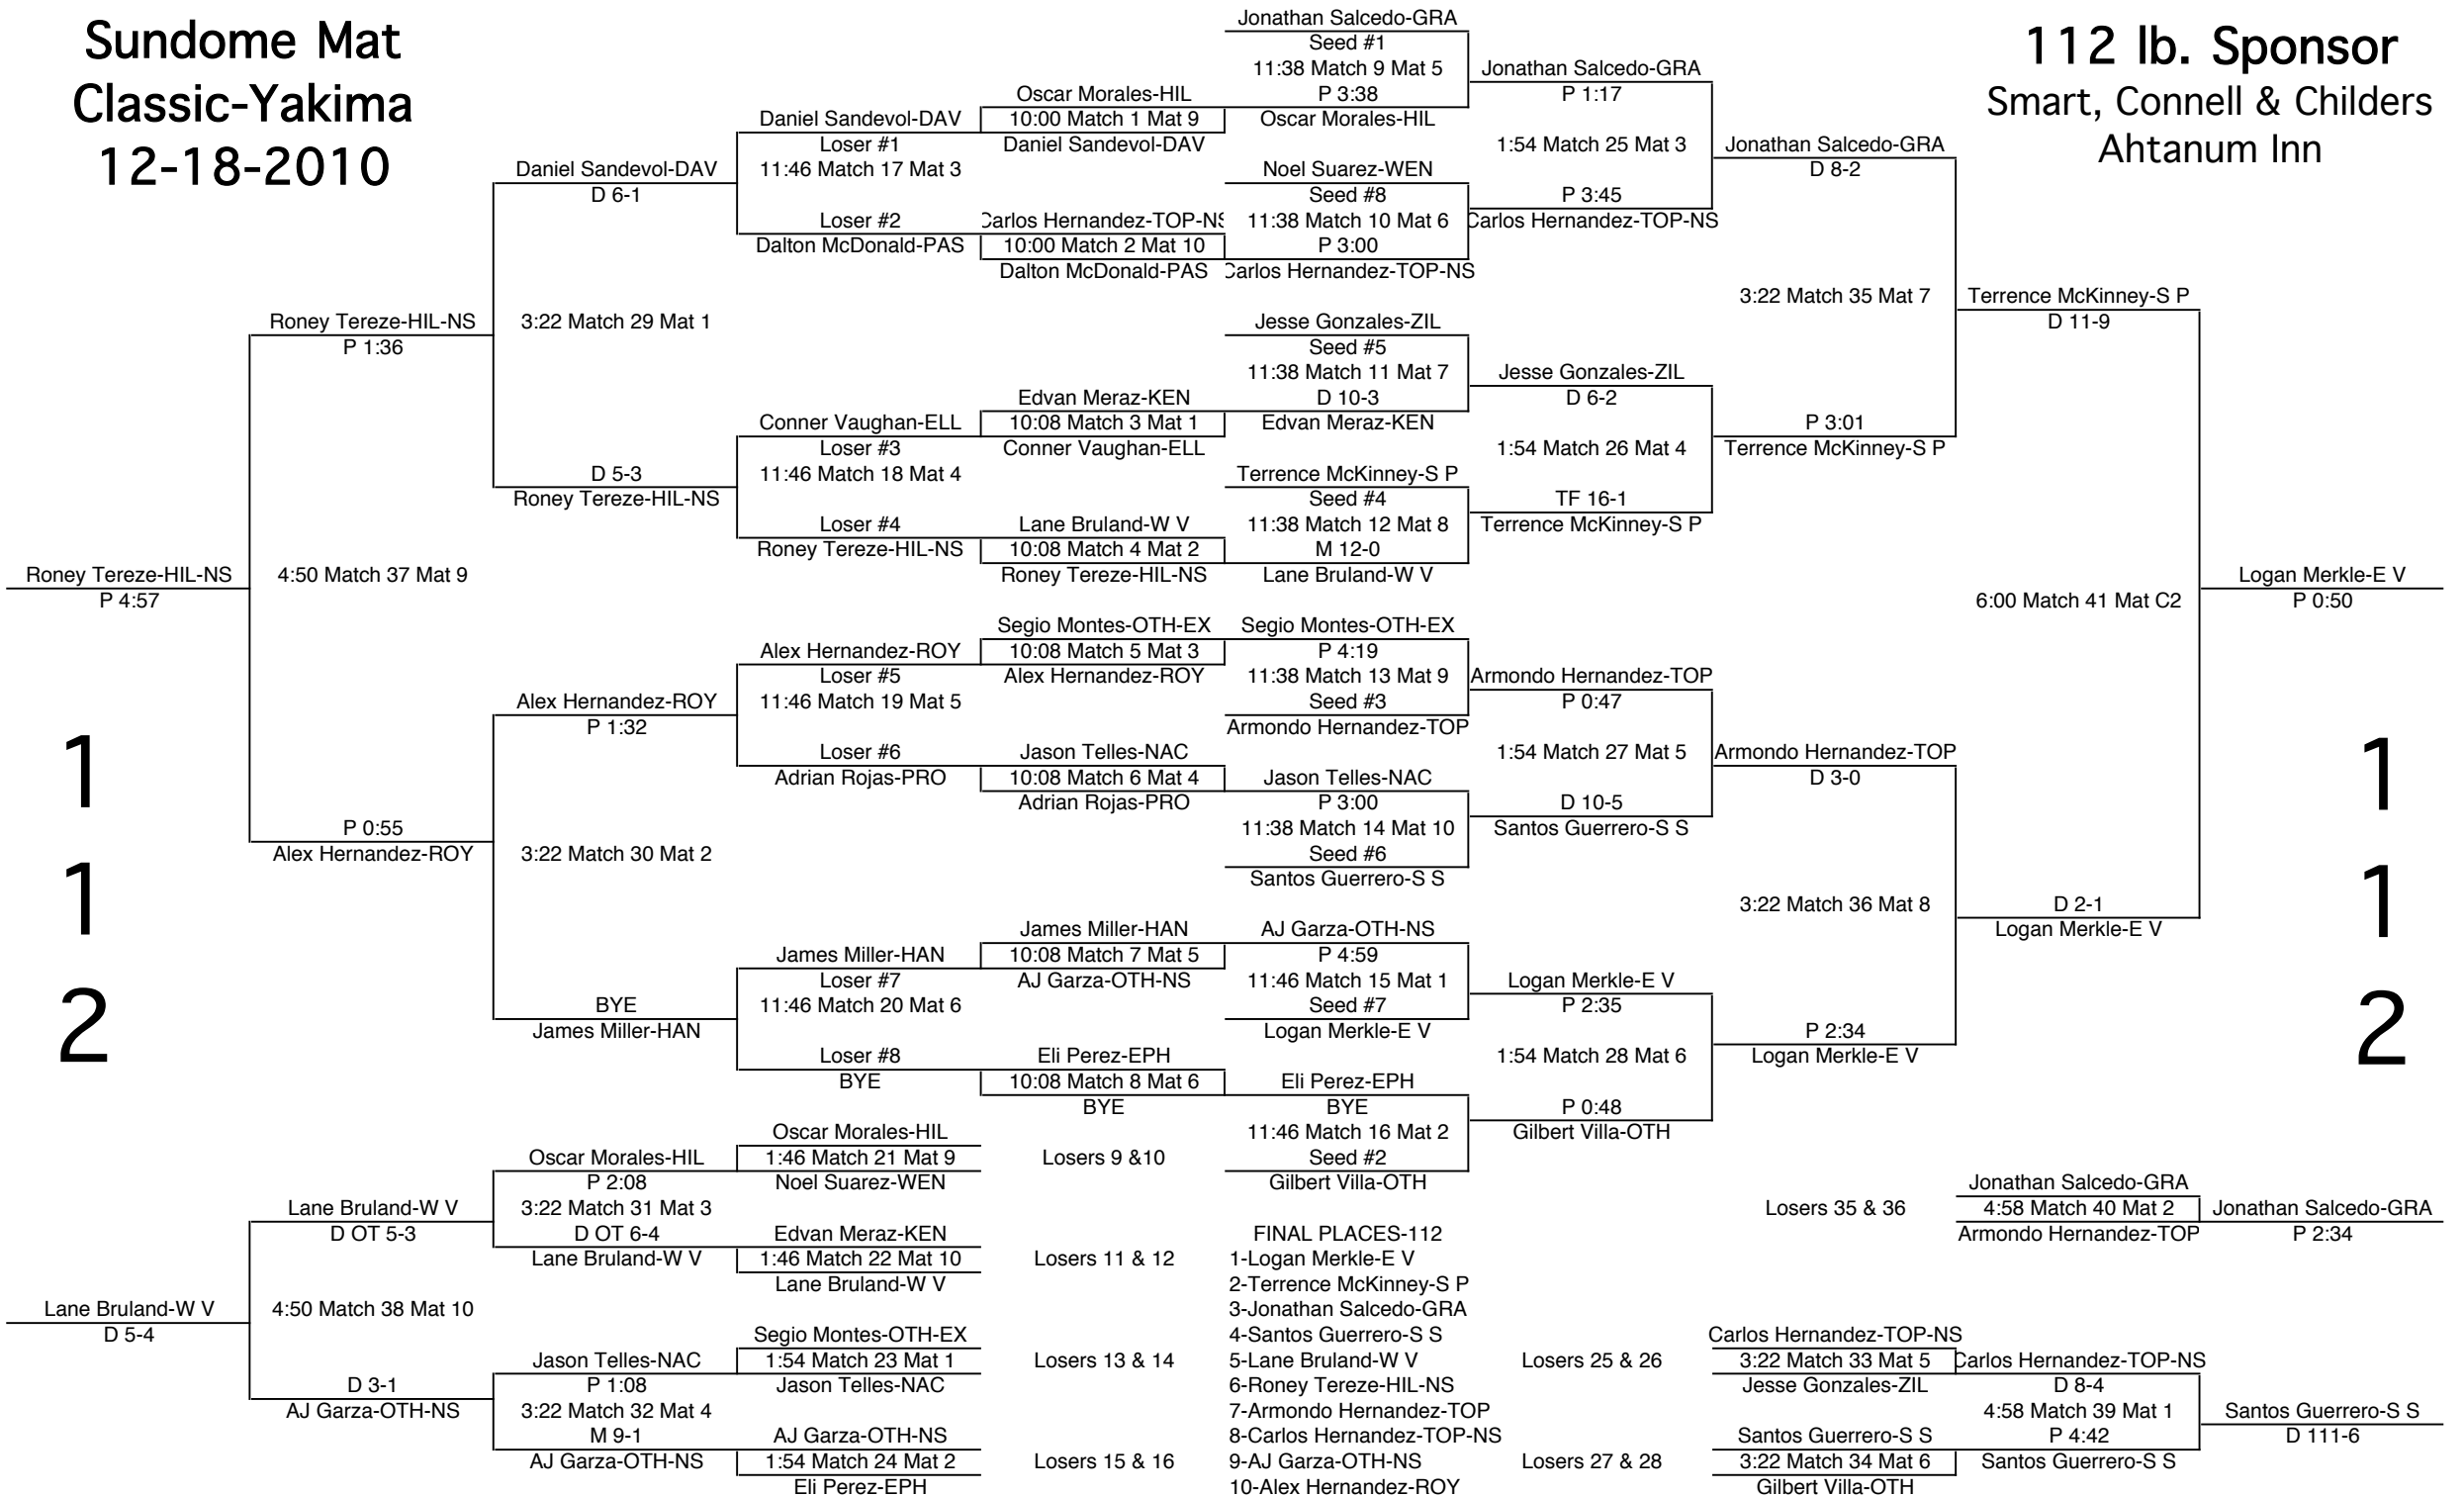

# Sundome Mat Classic-Yakima 12-18-2010

112 lb. Sponsor  
Smart, Connell & Childers  
Ahtanum Inn

1  
1  
2

1  
1  
2