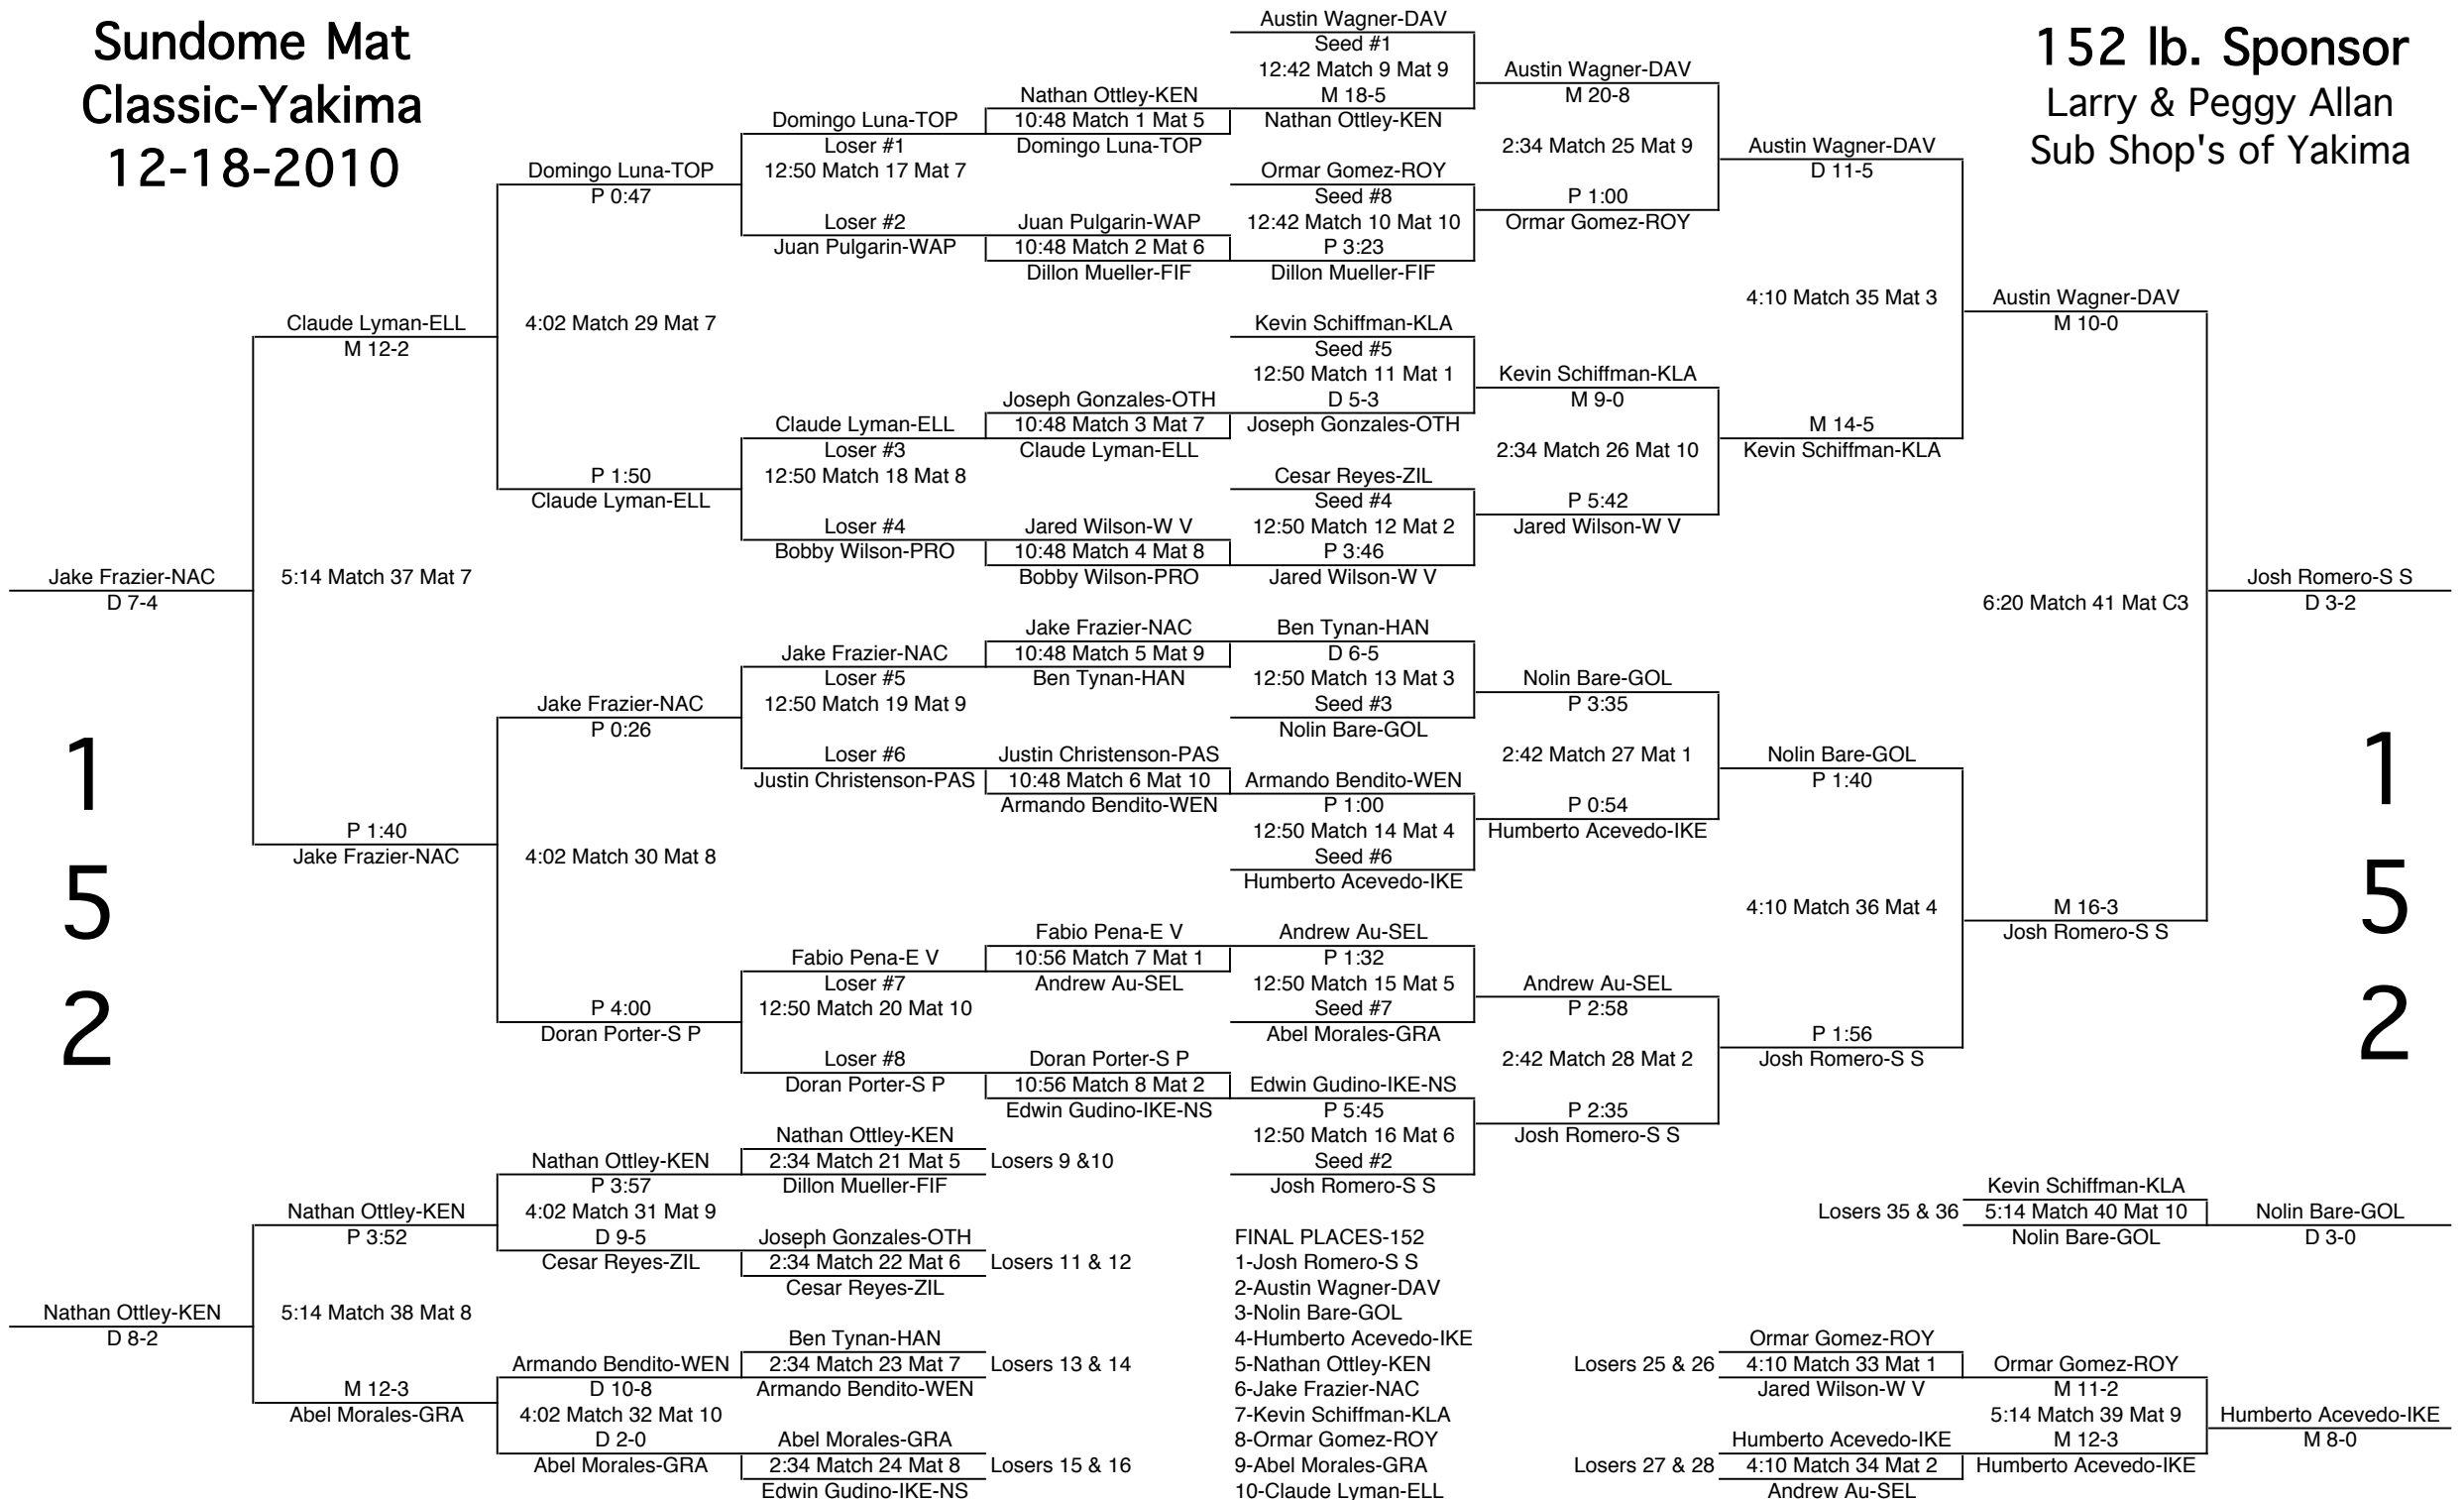

Sundome Mat Classic-Yakima 12-18-2010

152 lb. Sponsor
Larry & Peggy Allan
Sub Shop's of Yakima