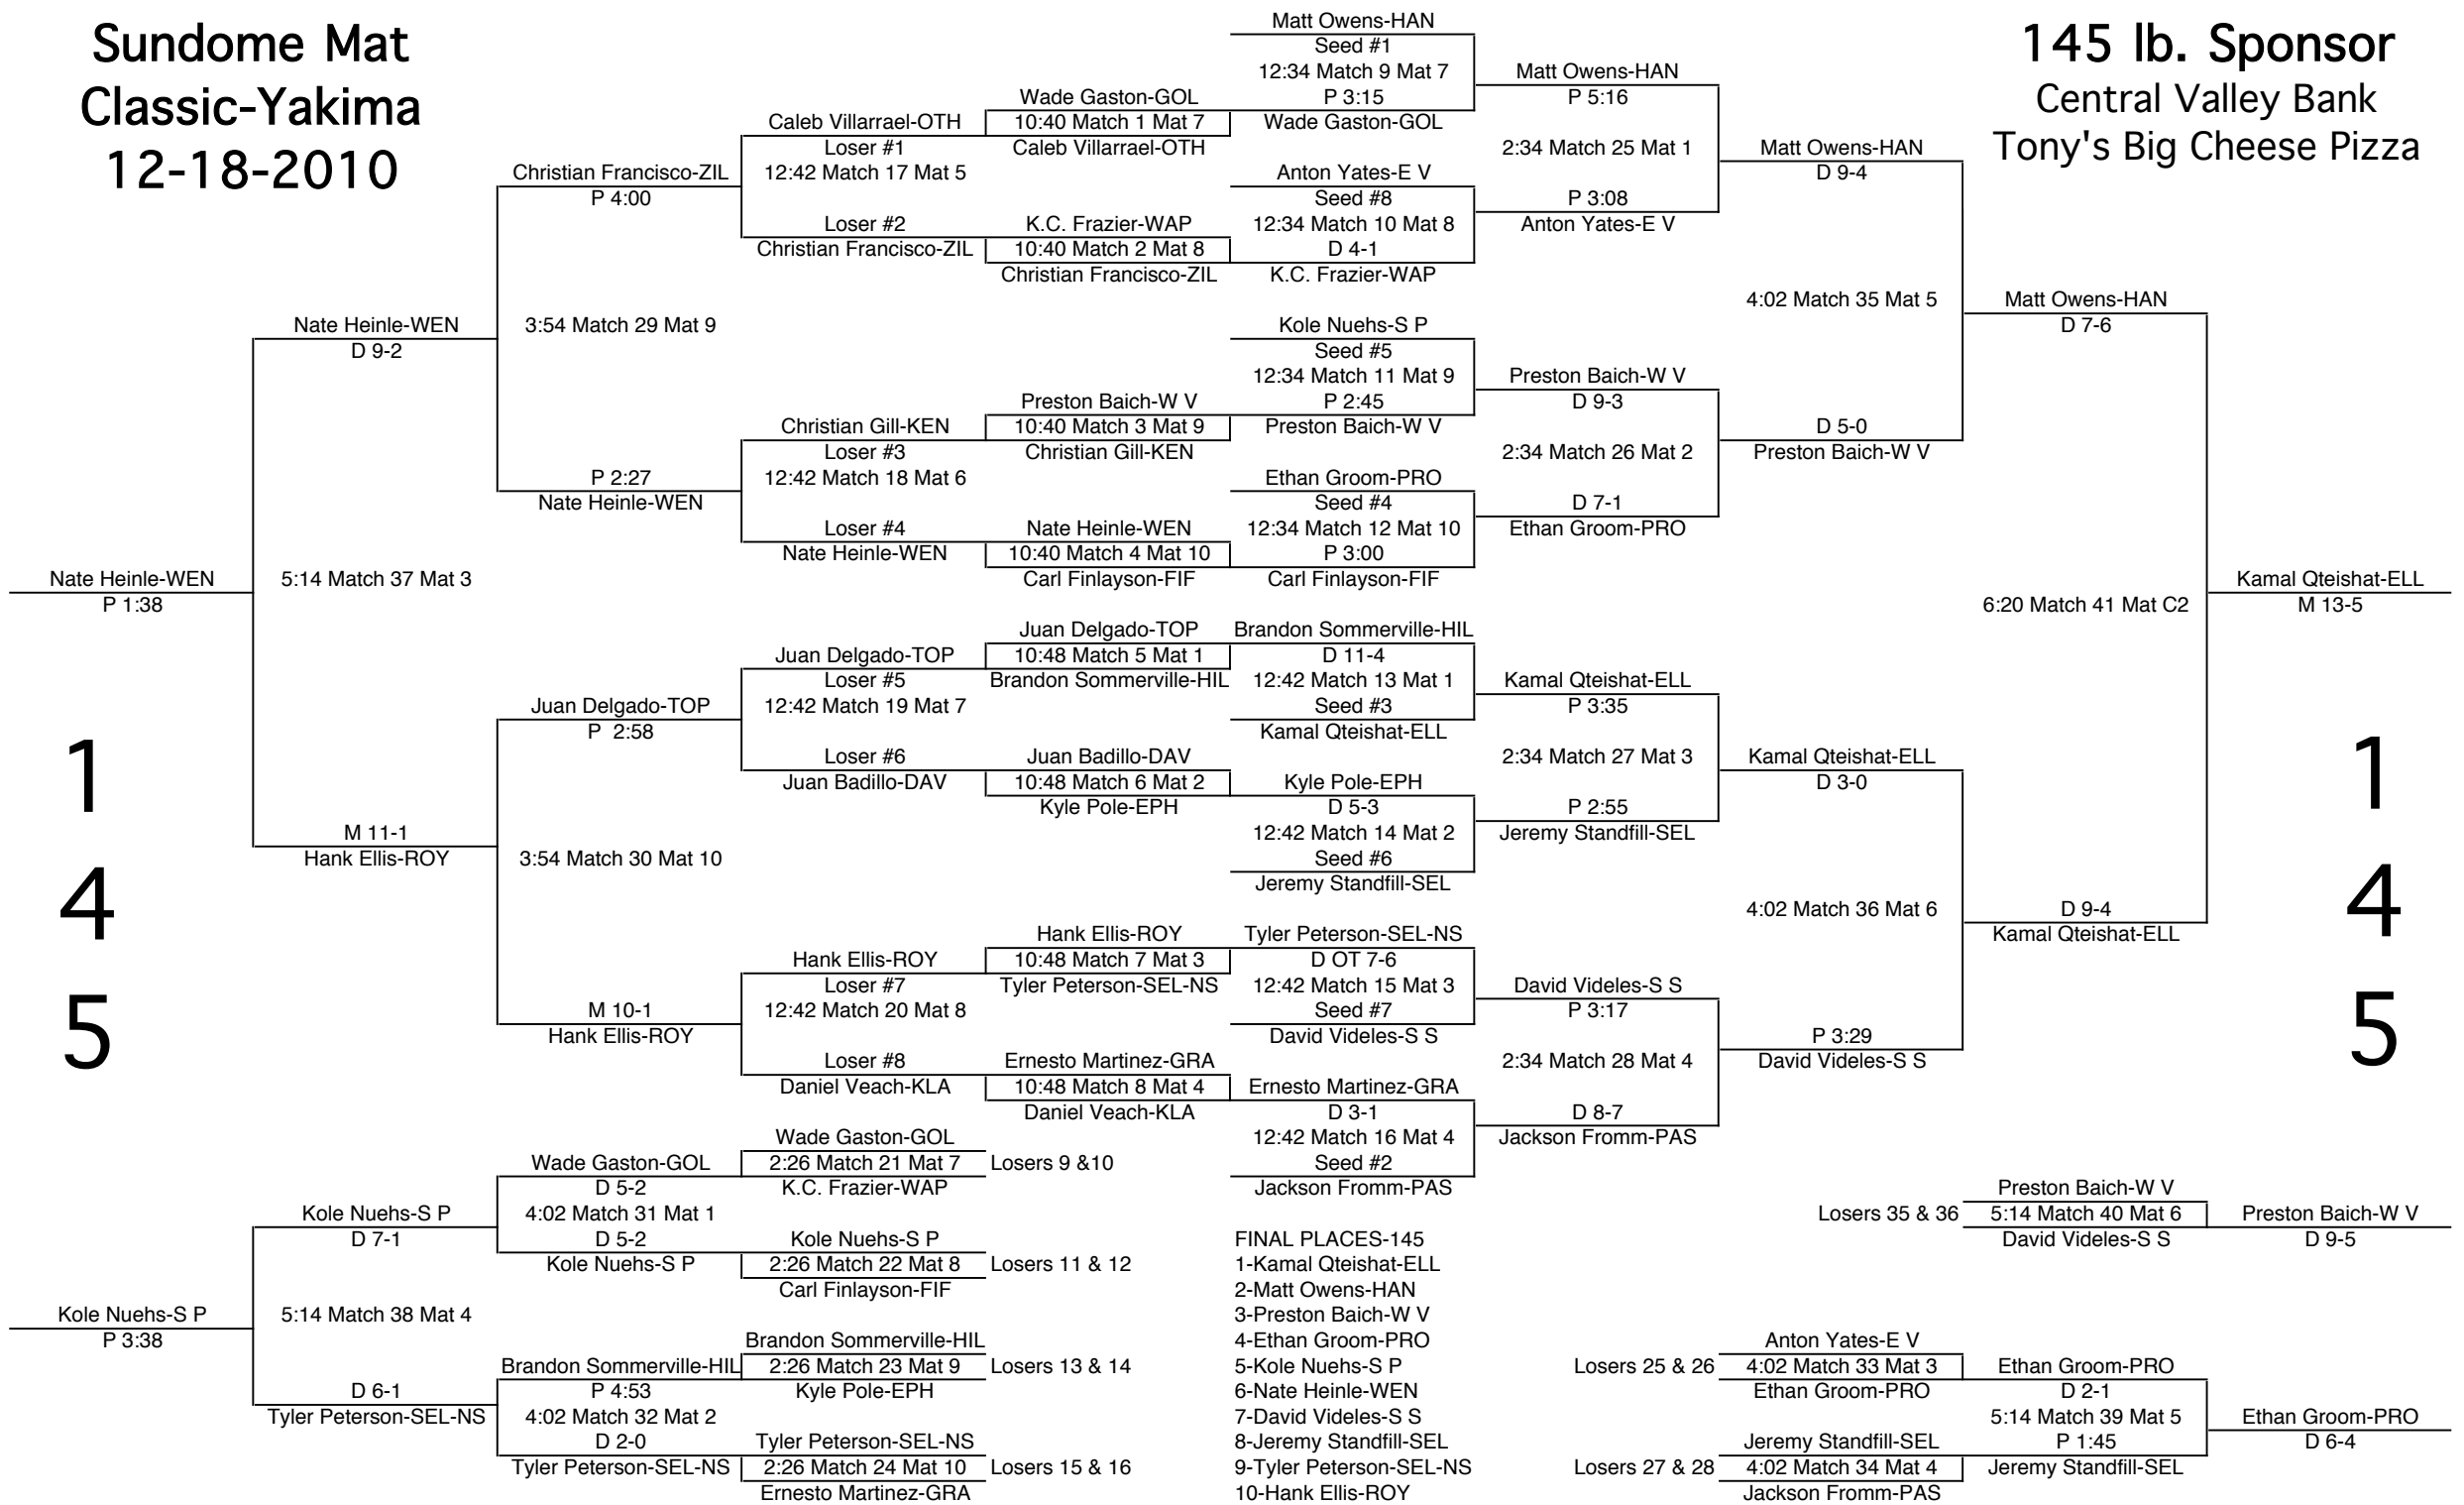

Sundome Mat Classic-Yakima 12-18-2010

145 lb. Sponsor
Central Valley Bank
Tony's Big Cheese Pizza

1
4
5

1
4
5